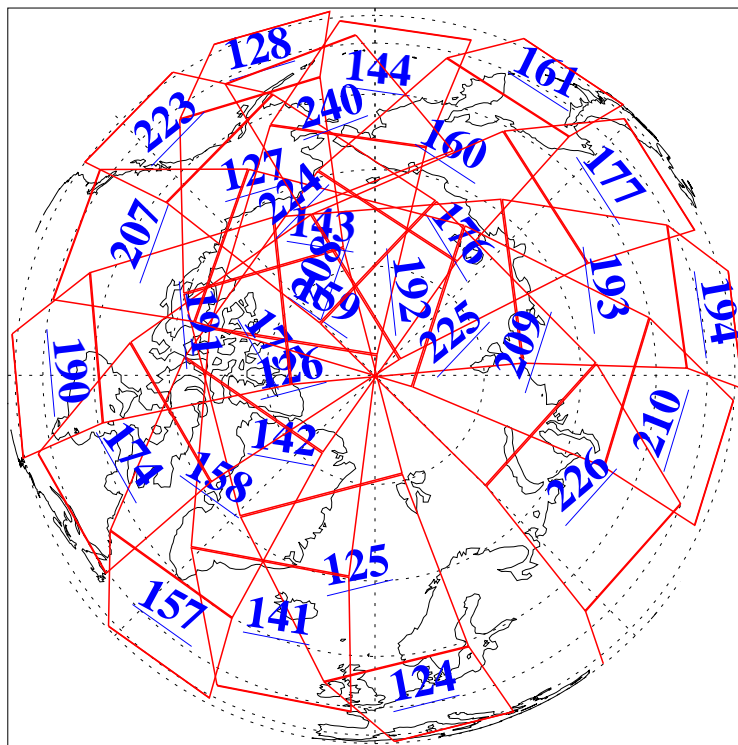

L1B Availability
AMSU Granules: 240
HSB Granules: 0
AIRS Granules: 240

2 Dec 2009
DoY 336
Aqua Day 2769
Granules: 1 to 120

Granules: 121 to 240

Legend: AMSU Available, HSB Available, AIRS Available

L1B Availability
AMSU Granules: 240
HSB Granules: 0
AIRS Granules: 240

2 Dec 2009
DoY 336
Aqua Day 2769
Ascending Granules

Descending Granules

Legend: AMSU Available, HSB Available, AIRS Available

L1B Availability
 AMSU Granules: 240
 HSB Granules: 0
 AIRS Granules: 240

2 Dec 2009
 DoY 336
 Aqua Day 2769

Northern Hemisphere Granules

Southern Hemisphere Granules

Legend: AMSU Available, HSB Available, AIRS Available