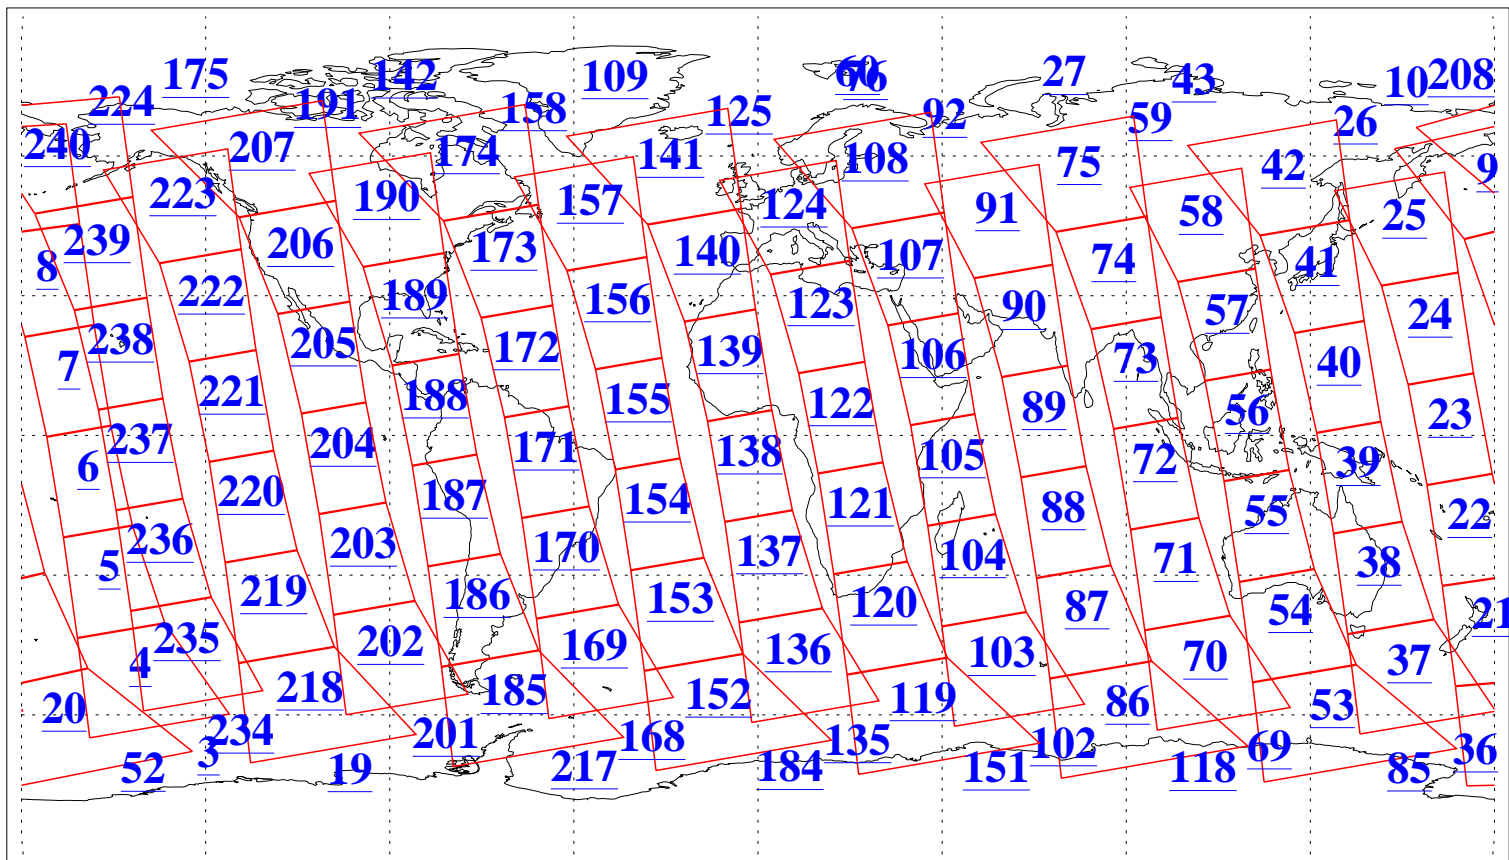

L1B Availability
AMSU Granules: 240
HSB Granules: 0
AIRS Granules: 240

2 Dec 2009
DoY 336
Aqua Day 2769
Granules: 1 to 120

Granules: 121 to 240

Legend: AMSU Available, HSB Available, AIRS Available

L1B Availability
AMSU Granules: 240
HSB Granules: 0
AIRS Granules: 240

2 Dec 2009
DoY 336
Aqua Day 2769
Ascending Granules

Descending Granules

Legend: AMSU Available, HSB Available, AIRS Available

L1B Availability
 AMSU Granules: 240
 HSB Granules: 0
 AIRS Granules: 240

2 Dec 2009
 DoY 336
 Aqua Day 2769

Northern Hemisphere Granules

Southern Hemisphere Granules

Legend: AMSU Available, HSB Available, AIRS Available