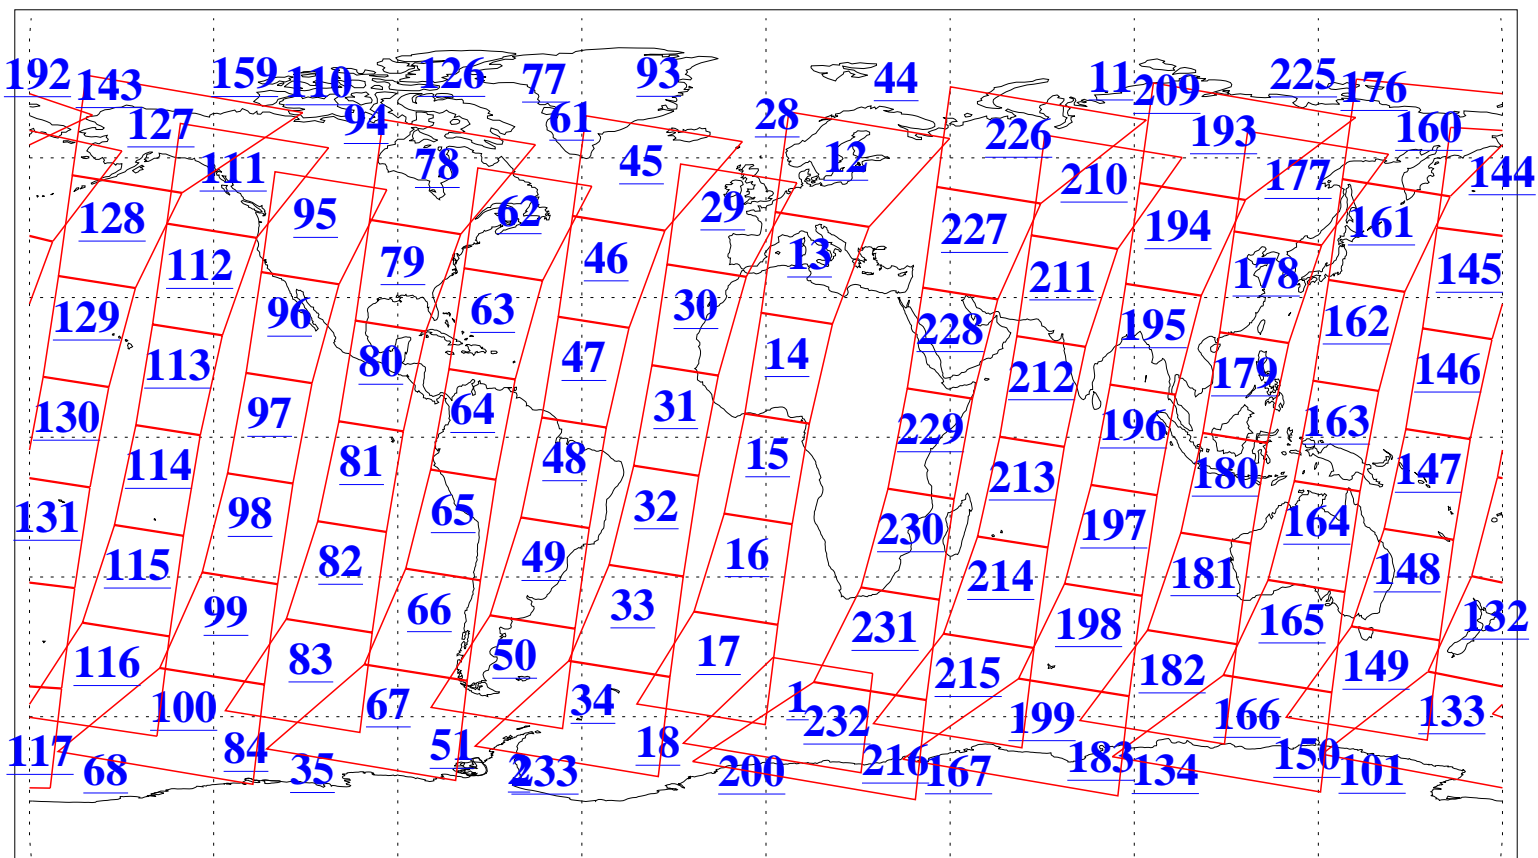

L1B Availability
AMSU Granules: 240
HSB Granules: 0
AIRS Granules: 240

2 Dec 2009
DoY 336
Aqua Day 2769
Granules: 1 to 120

Granules: 121 to 240

Legend: AMSU Available, HSB Available, AIRS Available

L1B Availability
AMSU Granules: 240
HSB Granules: 0
AIRS Granules: 240

2 Dec 2009
DoY 336
Aqua Day 2769
Ascending Granules

Descending Granules

Legend: AMSU Available, HSB Available, AIRS Available

L1B Availability
 AMSU Granules: 240
 HSB Granules: 0
 AIRS Granules: 240

2 Dec 2009
 DoY 336
 Aqua Day 2769

Northern Hemisphere Granules

Southern Hemisphere Granules

Legend: AMSU Available, HSB Available, AIRS Available