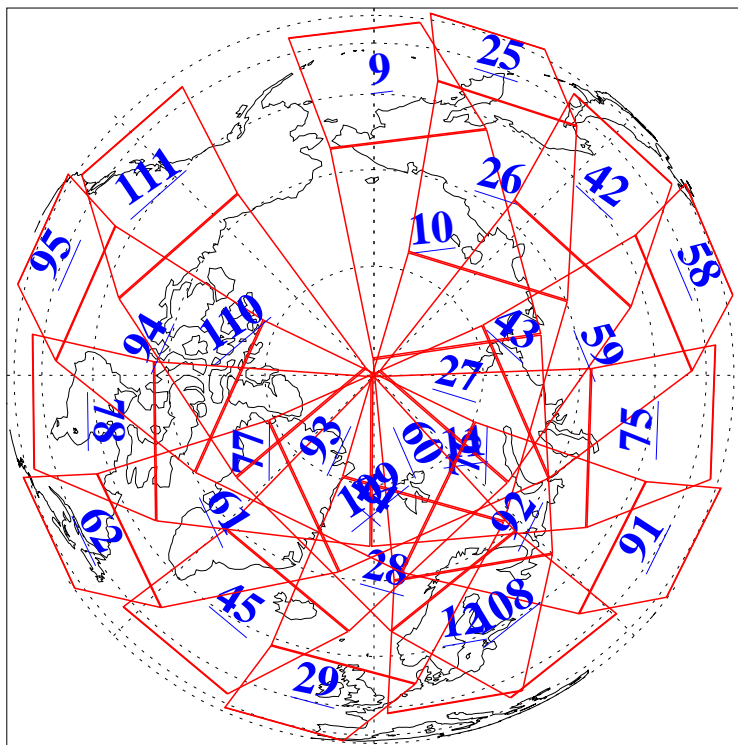

L1B Availability
AMSU Granules: 240
HSB Granules: 0
AIRS Granules: 240

2 Dec 2009
DoY 336
Aqua Day 2769
Granules: 1 to 120

Granules: 121 to 240

Legend: AMSU Available, HSB Available, AIRS Available

L1B Availability
AMSU Granules: 240
HSB Granules: 0
AIRS Granules: 240

2 Dec 2009
DoY 336
Aqua Day 2769
Ascending Granules

Descending Granules

Legend: AMSU Available, HSB Available, AIRS Available

L1B Availability
 AMSU Granules: 240
 HSB Granules: 0
 AIRS Granules: 240

2 Dec 2009
 DoY 336
 Aqua Day 2769

Northern Hemisphere Granules

Southern Hemisphere Granules

Legend: AMSU Available, HSB Available, AIRS Available