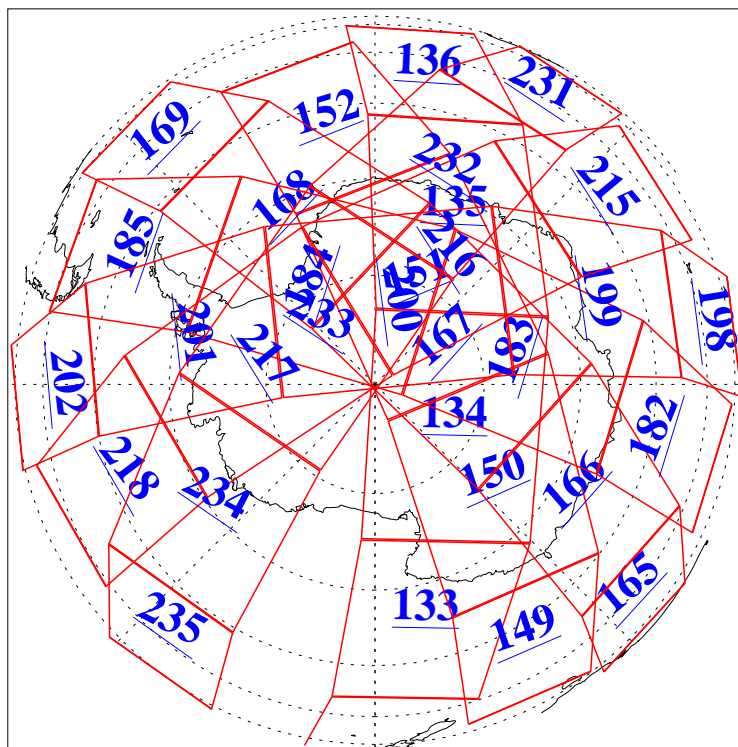

2 Dec 2009
DoY 336
Aqua Day 2769
Ascending Granules

Descending Granules

Legend: AMSU Available, HSB Available, AIRS Available

L1B Availability
 AMSU Granules: 240
 HSB Granules: 0
 AIRS Granules: 240

2 Dec 2009
 DoY 336
 Aqua Day 2769

Northern Hemisphere Granules

Southern Hemisphere Granules

Legend: AMSU Available, HSB Available, AIRS Available