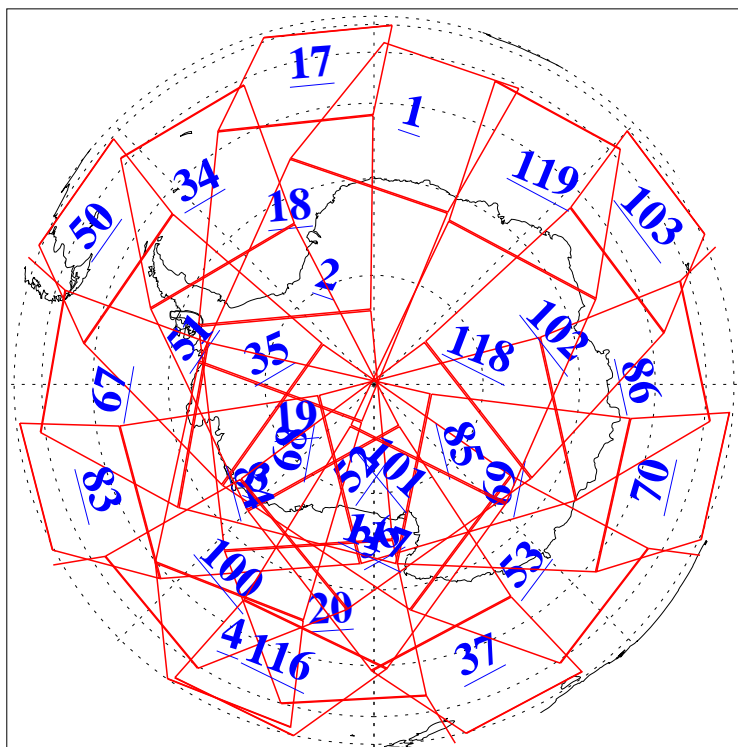

L1B Availability
AMSU Granules: 240
HSB Granules: 0
AIRS Granules: 240

2 Dec 2009
DoY 336
Aqua Day 2769
Granules: 1 to 120

Granules: 121 to 240

Legend: AMSU Available, HSB Available, AIRS Available

L1B Availability
AMSU Granules: 240
HSB Granules: 0
AIRS Granules: 240

2 Dec 2009
DoY 336
Aqua Day 2769
Ascending Granules

Descending Granules

Legend: AMSU Available, HSB Available, AIRS Available

L1B Availability
 AMSU Granules: 240
 HSB Granules: 0
 AIRS Granules: 240

2 Dec 2009
 DoY 336
 Aqua Day 2769

Northern Hemisphere Granules

Southern Hemisphere Granules

Legend: AMSU Available, HSB Available, AIRS Available