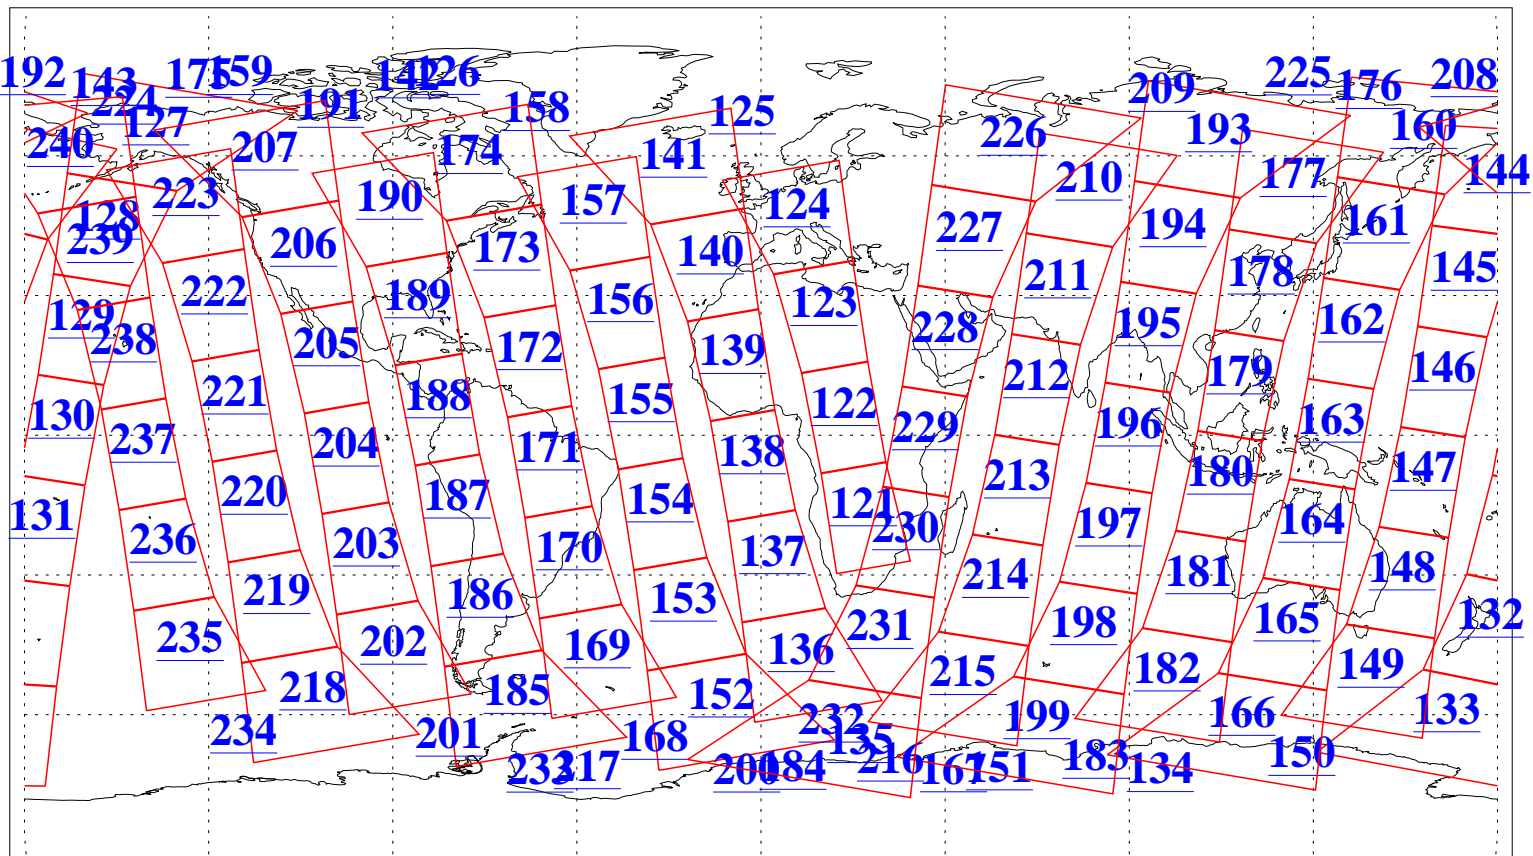

L1B Availability
AMSU Granules: 240
HSB Granules: 0
AIRS Granules: 240

2 Dec 2009
DoY 336
Aqua Day 2769
Granules: 1 to 120

Granules: 121 to 240

Legend: AMSU Available, HSB Available, AIRS Available

L1B Availability
AMSU Granules: 240
HSB Granules: 0
AIRS Granules: 240

2 Dec 2009
DoY 336
Aqua Day 2769
Ascending Granules

Descending Granules

Legend: AMSU Available, HSB Available, AIRS Available

L1B Availability
 AMSU Granules: 240
 HSB Granules: 0
 AIRS Granules: 240

2 Dec 2009
 DoY 336
 Aqua Day 2769