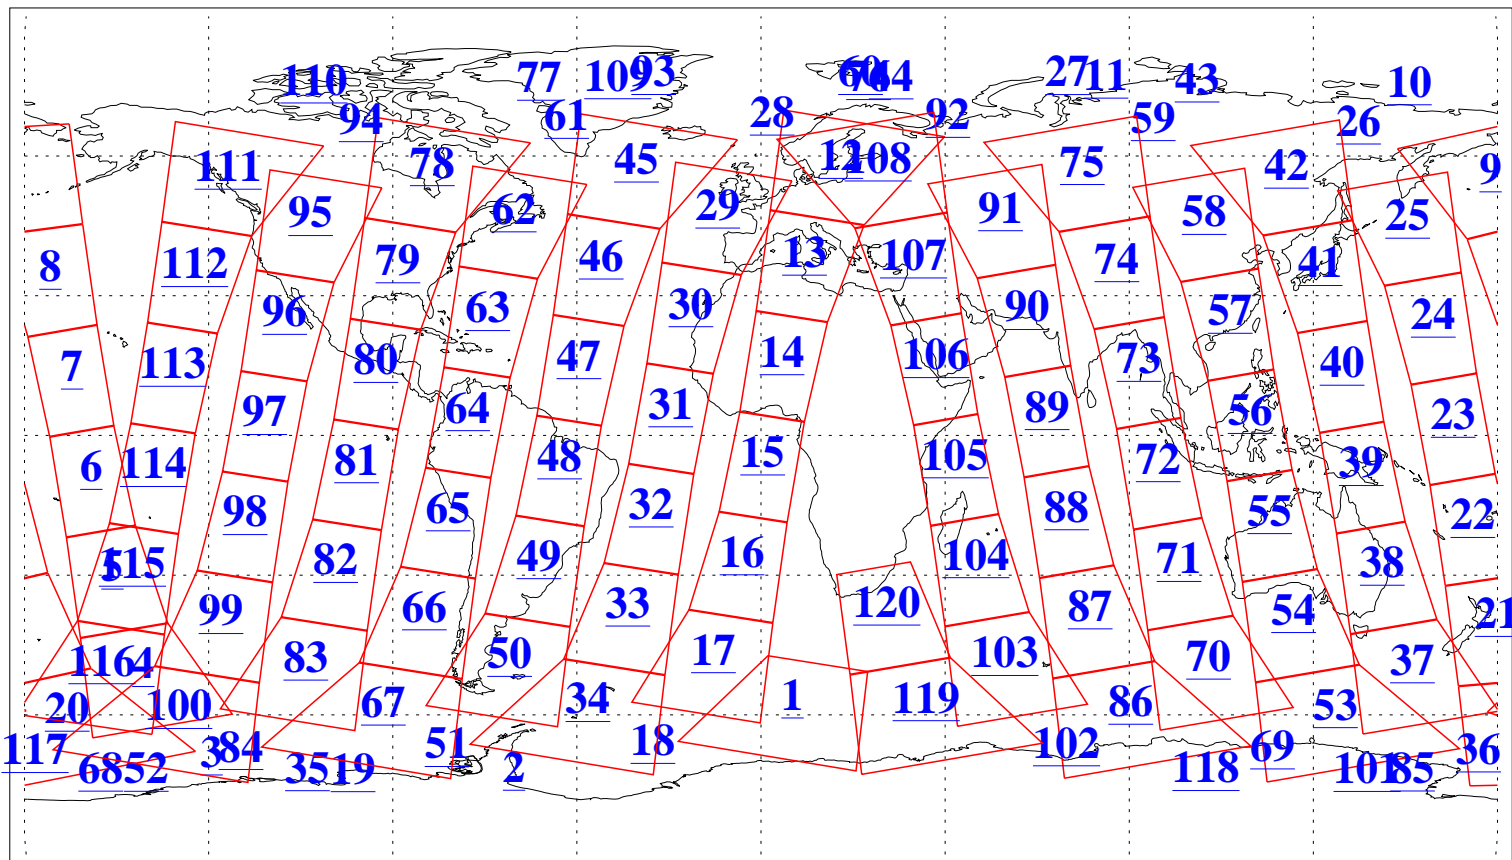

L1B Availability
AMSU Granules: 240
HSB Granules: 0
AIRS Granules: 240

2 Dec 2009
DoY 336
Aqua Day 2769
Granules: 1 to 120

Granules: 121 to 240

Legend: AMSU Available, HSB Available, AIRS Available

L1B Availability
AMSU Granules: 240
HSB Granules: 0
AIRS Granules: 240

2 Dec 2009
DoY 336
Aqua Day 2769
Ascending Granules

Descending Granules

Legend: AMSU Available, HSB Available, AIRS Available

L1B Availability
 AMSU Granules: 240
 HSB Granules: 0
 AIRS Granules: 240

2 Dec 2009
 DoY 336
 Aqua Day 2769

Northern Hemisphere Granules

Southern Hemisphere Granules

Legend: AMSU Available, HSB Available, AIRS Available