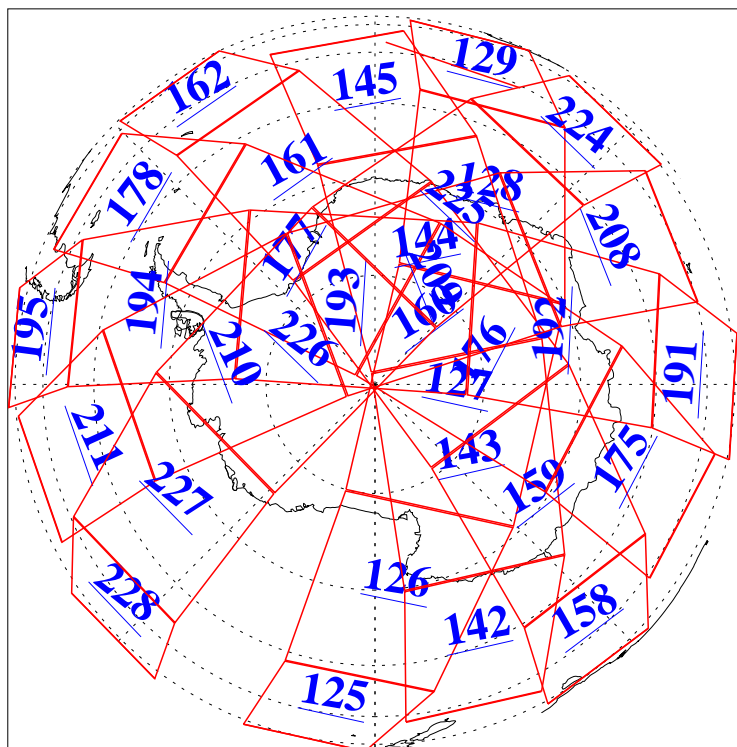

L1B Availability
AMSU Granules: 240
HSB Granules: 0
AIRS Granules: 240

1 Dec 2009
DoY 335
Aqua Day 2768
Granules: 1 to 120

Granules: 121 to 240

Legend: AMSU Available, HSB Available, AIRS Available

L1B Availability
AMSU Granules: 240
HSB Granules: 0
AIRS Granules: 240

1 Dec 2009
DoY 335
Aqua Day 2768
Ascending Granules

Descending Granules

Legend: AMSU Available, HSB Available, AIRS Available

L1B Availability
 AMSU Granules: 240
 HSB Granules: 0
 AIRS Granules: 240

1 Dec 2009
 DoY 335
 Aqua Day 2768

Northern Hemisphere Granules

Southern Hemisphere Granules

Legend: AMSU Available, HSB Available, AIRS Available