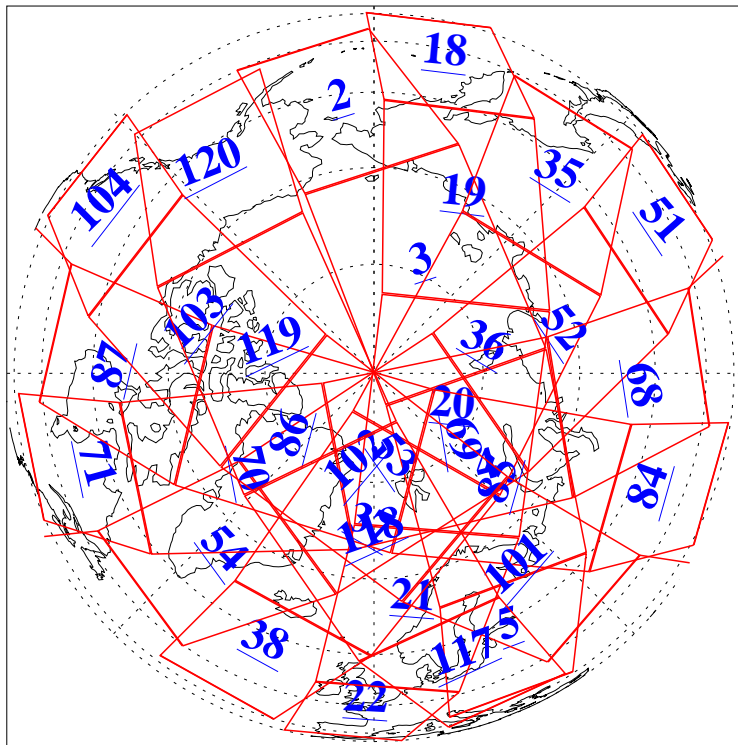

L1B Availability
AMSU Granules: 240
HSB Granules: 0
AIRS Granules: 240

1 Dec 2009
DoY 335
Aqua Day 2768
Granules: 1 to 120

Granules: 121 to 240

Legend: AMSU Available, HSB Available, AIRS Available

L1B Availability
AMSU Granules: 240
HSB Granules: 0
AIRS Granules: 240

1 Dec 2009
DoY 335
Aqua Day 2768
Ascending Granules

Descending Granules

Legend: AMSU Available, HSB Available, AIRS Available

L1B Availability
 AMSU Granules: 240
 HSB Granules: 0
 AIRS Granules: 240

1 Dec 2009
 DoY 335
 Aqua Day 2768

Northern Hemisphere Granules

Southern Hemisphere Granules

Legend: AMSU Available, HSB Available, AIRS Available