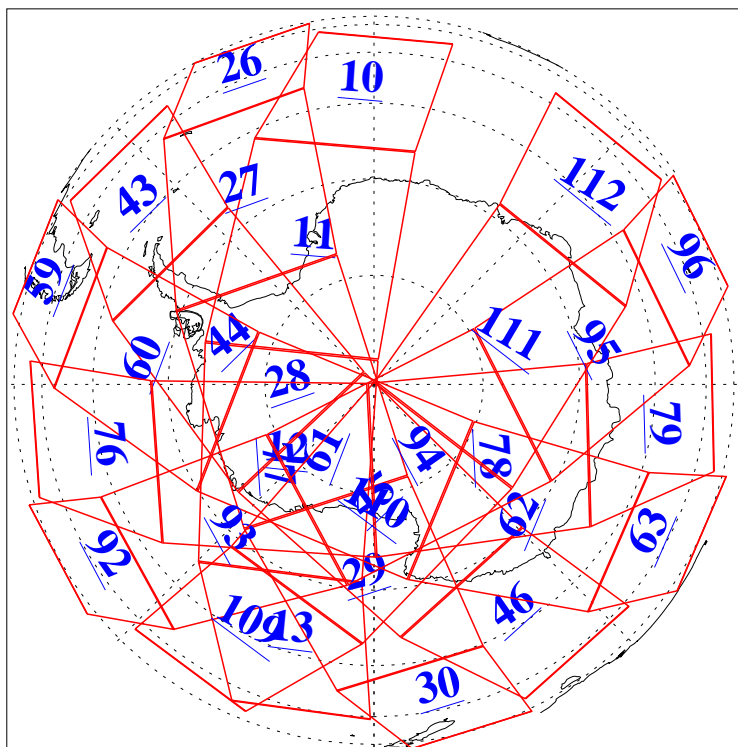

L1B Availability
AMSU Granules: 240
HSB Granules: 0
AIRS Granules: 240

1 Dec 2009
DoY 335
Aqua Day 2768
Granules: 1 to 120

Granules: 121 to 240

Legend: AMSU Available, HSB Available, AIRS Available

L1B Availability
AMSU Granules: 240
HSB Granules: 0
AIRS Granules: 240

1 Dec 2009
DoY 335
Aqua Day 2768
Ascending Granules

Descending Granules

Legend: AMSU Available, HSB Available, AIRS Available

L1B Availability
 AMSU Granules: 240
 HSB Granules: 0
 AIRS Granules: 240

1 Dec 2009
 DoY 335
 Aqua Day 2768

Northern Hemisphere Granules

Southern Hemisphere Granules

Legend: AMSU Available, HSB Available, AIRS Available