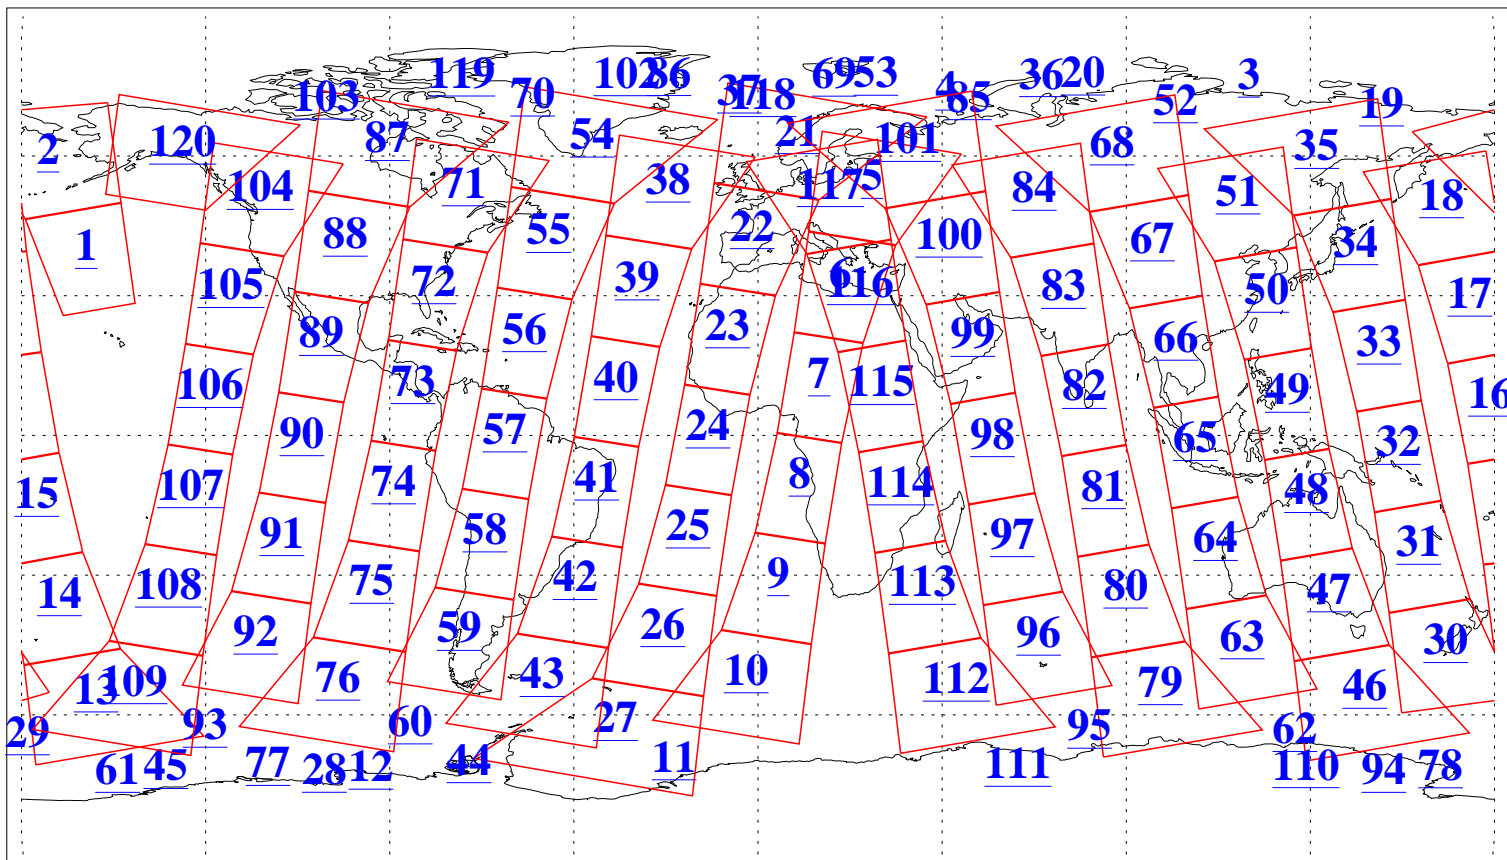

L1B Availability
AMSU Granules: 240
HSB Granules: 0
AIRS Granules: 240

1 Dec 2009
DoY 335
Aqua Day 2768
Granules: 1 to 120

Granules: 121 to 240

Legend: AMSU Available, HSB Available, AIRS Available

L1B Availability
AMSU Granules: 240
HSB Granules: 0
AIRS Granules: 240

1 Dec 2009
DoY 335
Aqua Day 2768
Ascending Granules

Descending Granules

Legend: AMSU Available, HSB Available, AIRS Available

L1B Availability
 AMSU Granules: 240
 HSB Granules: 0
 AIRS Granules: 240

1 Dec 2009
 DoY 335
 Aqua Day 2768

Northern Hemisphere Granules

Southern Hemisphere Granules

Legend: AMSU Available, HSB Available, AIRS Available