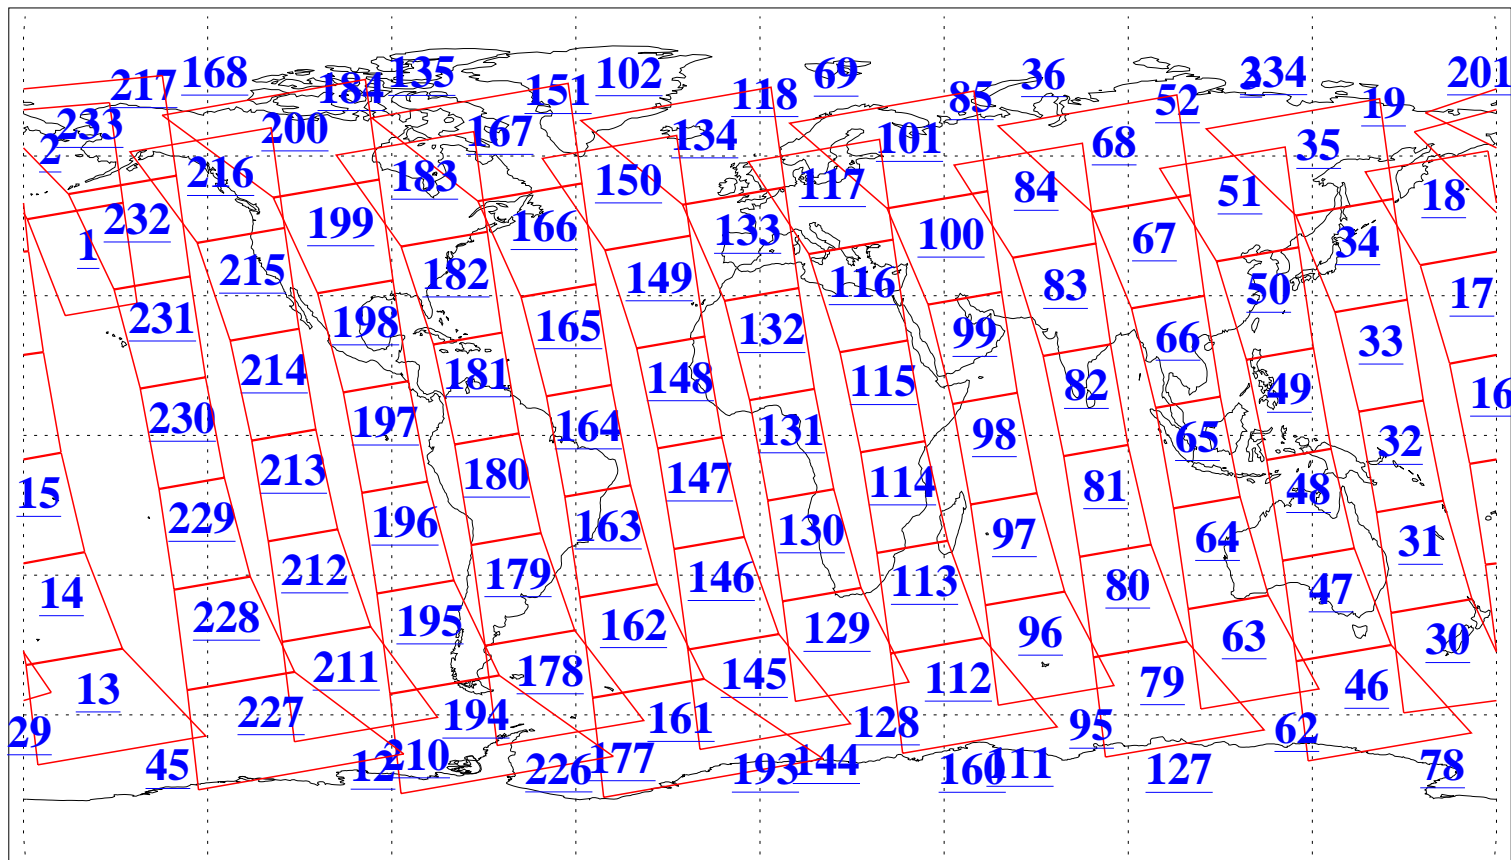

L1B Availability
AMSU Granules: 240
HSB Granules: 0
AIRS Granules: 240

1 Dec 2009
DoY 335
Aqua Day 2768
Granules: 1 to 120

Granules: 121 to 240

Legend: AMSU Available, HSB Available, AIRS Available

L1B Availability
AMSU Granules: 240
HSB Granules: 0
AIRS Granules: 240

1 Dec 2009
DoY 335
Aqua Day 2768
Ascending Granules

Descending Granules

Legend: AMSU Available, HSB Available, AIRS Available

L1B Availability
 AMSU Granules: 240
 HSB Granules: 0
 AIRS Granules: 240

1 Dec 2009
 DoY 335
 Aqua Day 2768

Northern Hemisphere Granules

Southern Hemisphere Granules

Legend: AMSU Available, HSB Available, AIRS Available