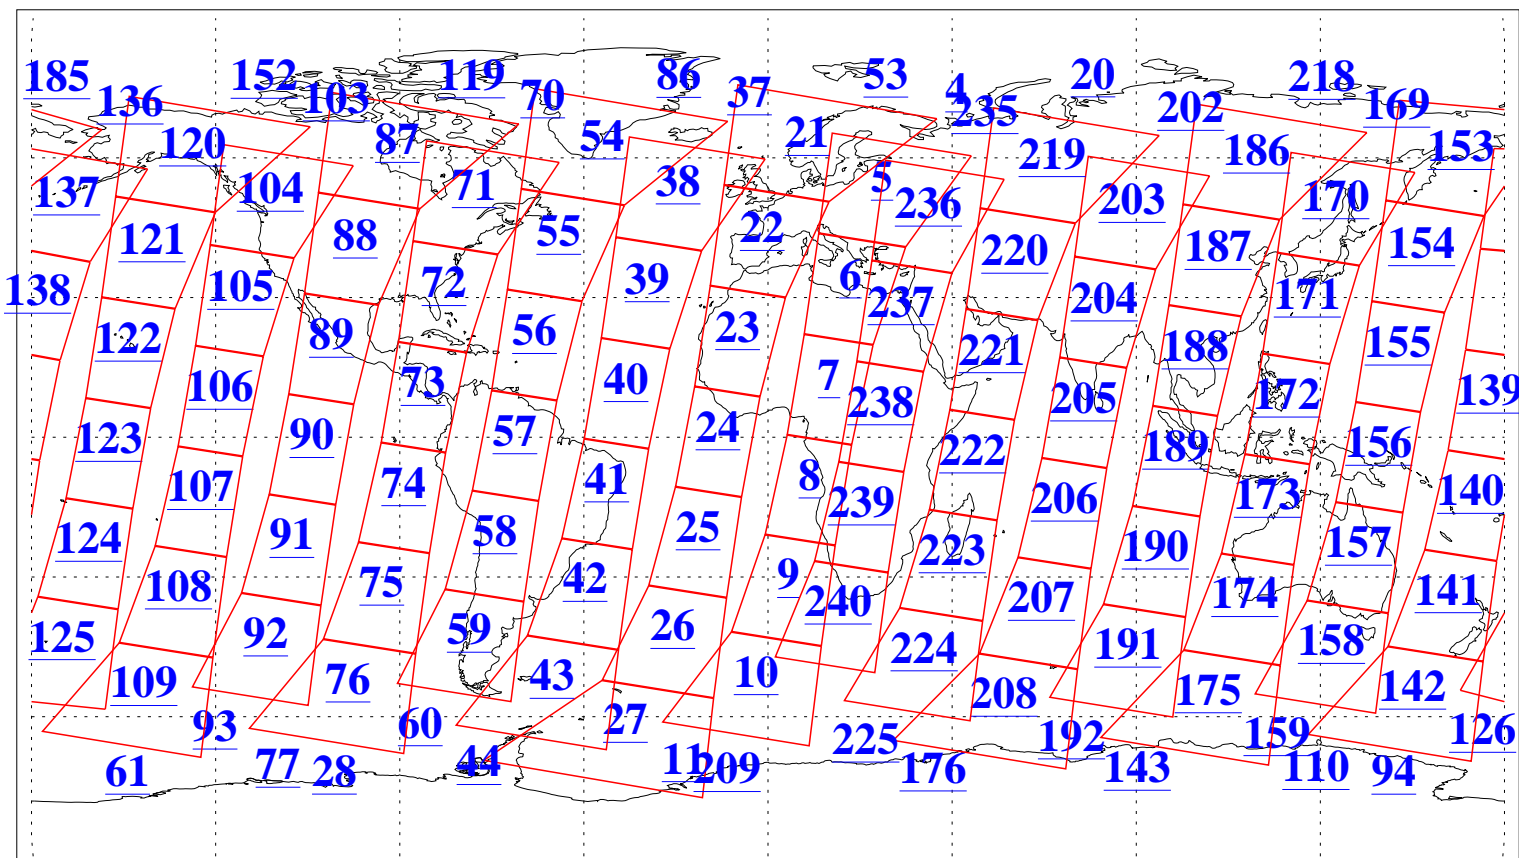

L1B Availability
AMSU Granules: 240
HSB Granules: 0
AIRS Granules: 240

1 Dec 2009
DoY 335
Aqua Day 2768
Granules: 1 to 120

Granules: 121 to 240

Legend: AMSU Available, HSB Available, AIRS Available

L1B Availability
AMSU Granules: 240
HSB Granules: 0
AIRS Granules: 240

1 Dec 2009
DoY 335
Aqua Day 2768
Ascending Granules

Descending Granules

Legend: AMSU Available, HSB Available, AIRS Available

L1B Availability
 AMSU Granules: 240
 HSB Granules: 0
 AIRS Granules: 240

1 Dec 2009
 DoY 335
 Aqua Day 2768

Northern Hemisphere Granules

Southern Hemisphere Granules

Legend: AMSU Available, HSB Available, AIRS Available