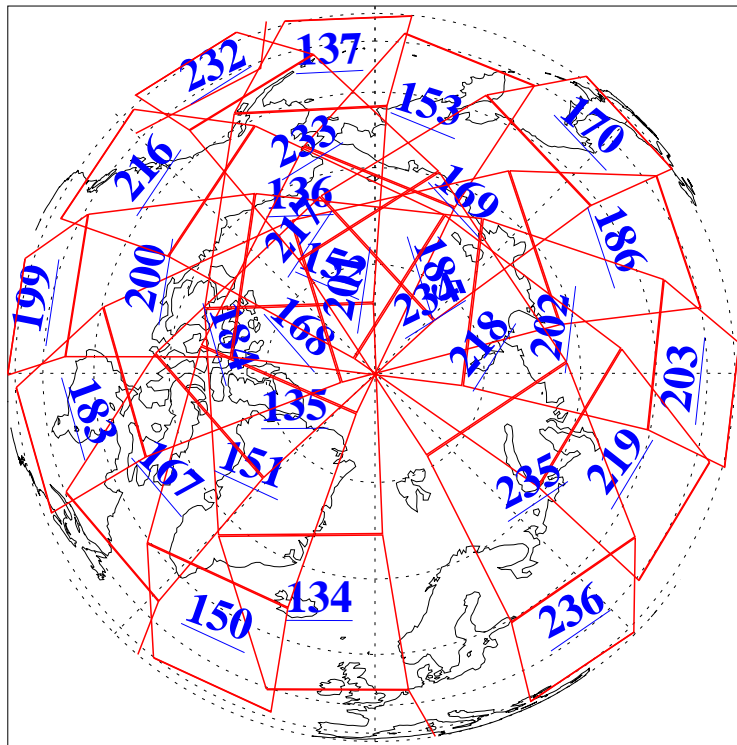

L1B Availability
AMSU Granules: 240
HSB Granules: 0
AIRS Granules: 240

1 Dec 2009
DoY 335
Aqua Day 2768
Granules: 1 to 120

Granules: 121 to 240

Legend: AMSU Available, HSB Available, AIRS Available

L1B Availability
AMSU Granules: 240
HSB Granules: 0
AIRS Granules: 240

1 Dec 2009
DoY 335
Aqua Day 2768
Ascending Granules

Descending Granules

Legend: AMSU Available, HSB Available, AIRS Available

L1B Availability
 AMSU Granules: 240
 HSB Granules: 0
 AIRS Granules: 240

1 Dec 2009
 DoY 335
 Aqua Day 2768

Northern Hemisphere Granules

Southern Hemisphere Granules

Legend: AMSU Available, HSB Available, AIRS Available