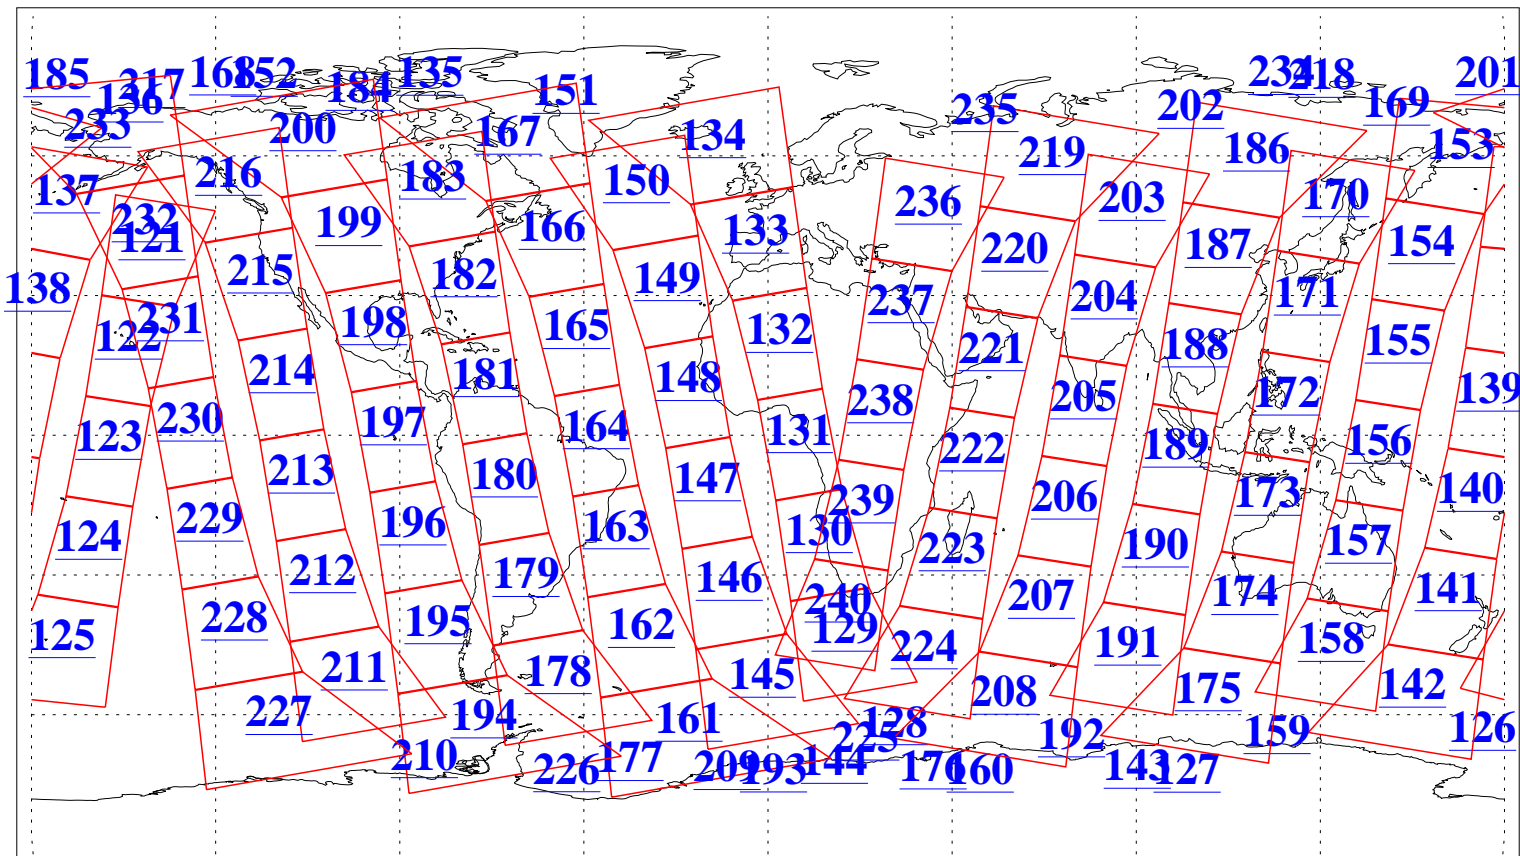

L1B Availability
AMSU Granules: 240
HSB Granules: 0
AIRS Granules: 240

1 Dec 2009
DoY 335
Aqua Day 2768
Granules: 1 to 120

Granules: 121 to 240

Legend: AMSU Available, HSB Available, AIRS Available

L1B Availability
AMSU Granules: 240
HSB Granules: 0
AIRS Granules: 240

1 Dec 2009
DoY 335
Aqua Day 2768
Ascending Granules

Descending Granules

Legend: AMSU Available, HSB Available, AIRS Available

L1B Availability
 AMSU Granules: 240
 HSB Granules: 0
 AIRS Granules: 240

1 Dec 2009
 DoY 335
 Aqua Day 2768