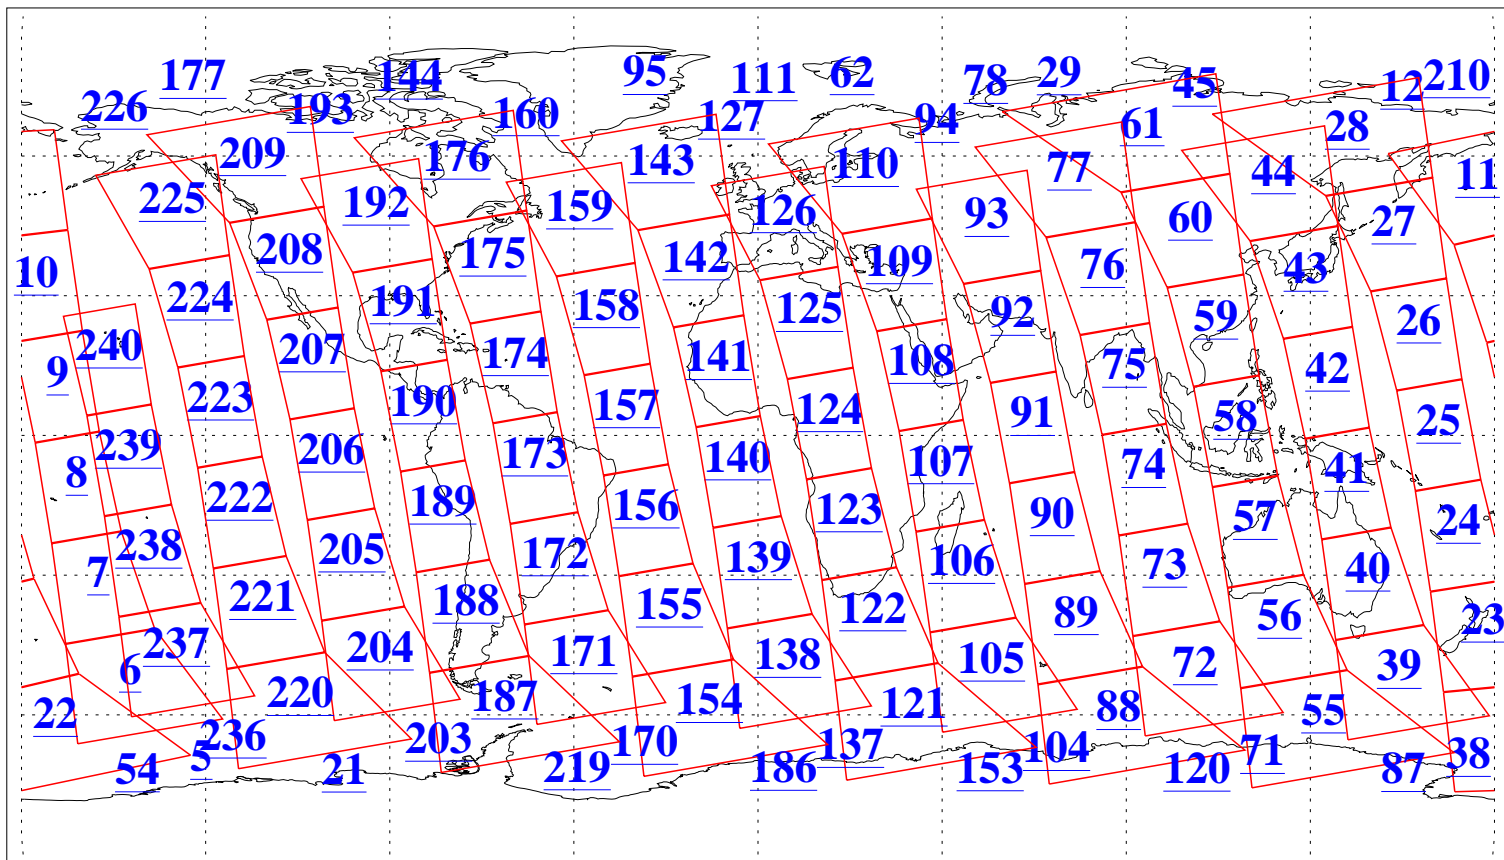

L1B Availability
AMSU Granules: 240
HSB Granules: 0
AIRS Granules: 240

30 Nov 2009
DoY 334
Aqua Day 2767
Granules: 1 to 120

Granules: 121 to 240

Legend: AMSU Available, HSB Available, AIRS Available

L1B Availability
AMSU Granules: 240
HSB Granules: 0
AIRS Granules: 240

30 Nov 2009
DoY 334
Aqua Day 2767
Ascending Granules

Descending Granules

Legend: AMSU Available, HSB Available, AIRS Available

L1B Availability
AMSU Granules: 240
HSB Granules: 0
AIRS Granules: 240

30 Nov 2009
DoY 334
Aqua Day 2767

Northern Hemisphere Granules

Southern Hemisphere Granules

Legend: AMSU Available, HSB Available, AIRS Available