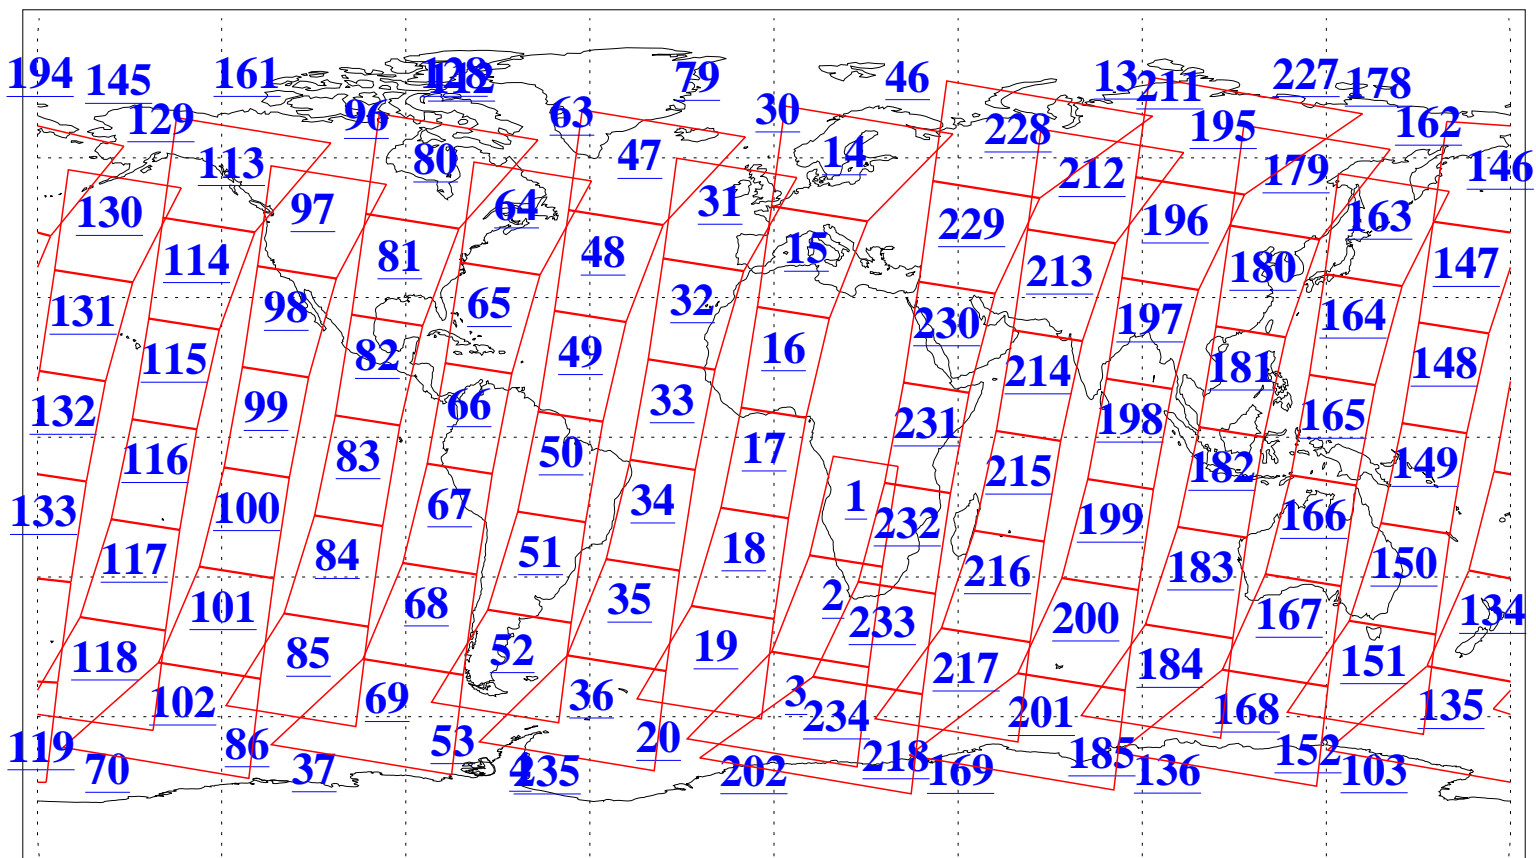

L1B Availability
AMSU Granules: 240
HSB Granules: 0
AIRS Granules: 240

30 Nov 2009
DoY 334
Aqua Day 2767
Granules: 1 to 120

Granules: 121 to 240

Legend: AMSU Available, HSB Available, AIRS Available

L1B Availability
AMSU Granules: 240
HSB Granules: 0
AIRS Granules: 240

30 Nov 2009
DoY 334
Aqua Day 2767
Ascending Granules

Descending Granules

Legend: AMSU Available, HSB Available, AIRS Available

L1B Availability
AMSU Granules: 240
HSB Granules: 0
AIRS Granules: 240

30 Nov 2009
DoY 334
Aqua Day 2767

Northern Hemisphere Granules

Southern Hemisphere Granules

Legend: AMSU Available, HSB Available, AIRS Available