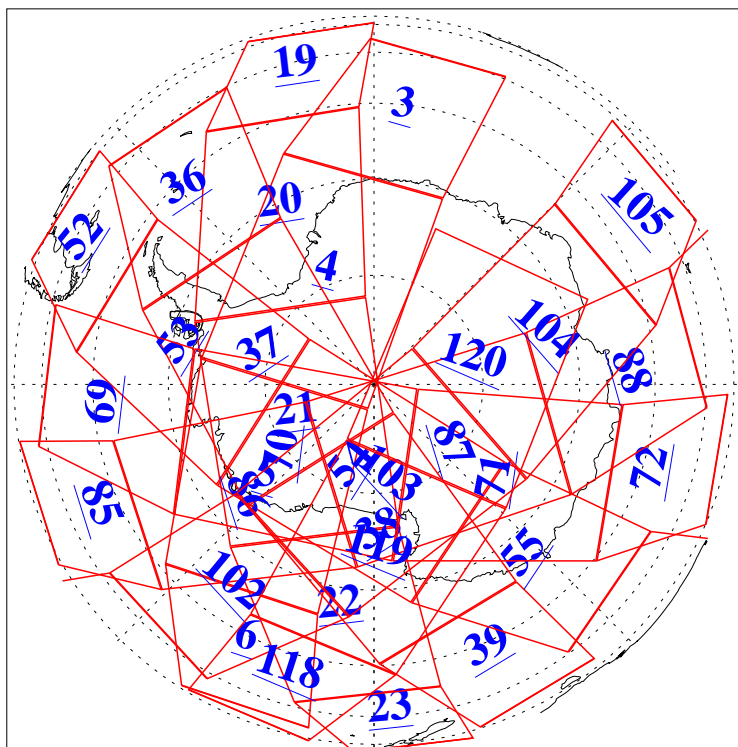

L1B Availability
AMSU Granules: 240
HSB Granules: 0
AIRS Granules: 240

30 Nov 2009
DoY 334
Aqua Day 2767
Granules: 1 to 120

Granules: 121 to 240

Legend: AMSU Available, HSB Available, AIRS Available

L1B Availability
AMSU Granules: 240
HSB Granules: 0
AIRS Granules: 240

30 Nov 2009
DoY 334
Aqua Day 2767
Ascending Granules

Descending Granules

Legend: AMSU Available, HSB Available, AIRS Available

L1B Availability
AMSU Granules: 240
HSB Granules: 0
AIRS Granules: 240

30 Nov 2009
DoY 334
Aqua Day 2767

Northern Hemisphere Granules

Southern Hemisphere Granules

Legend: AMSU Available, HSB Available, AIRS Available