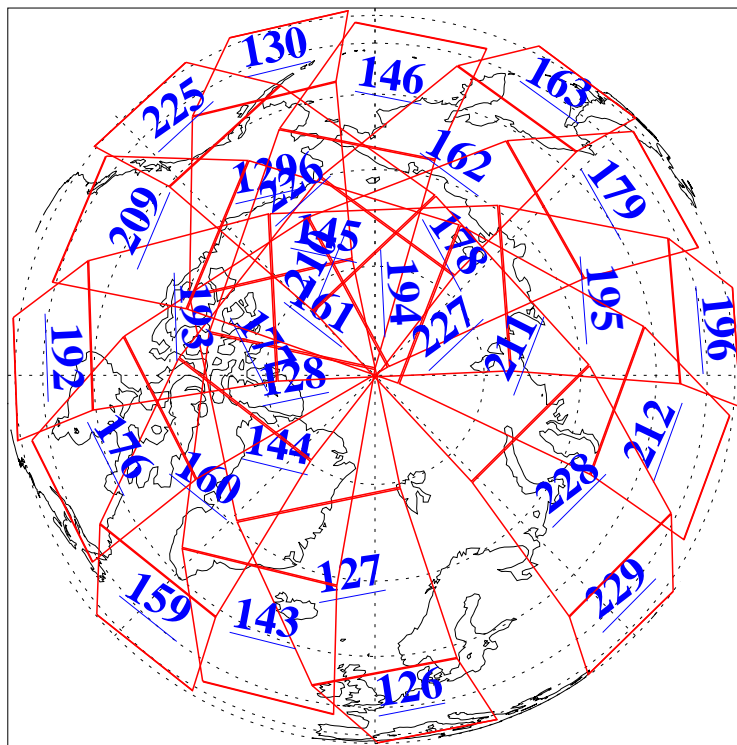

30 Nov 2009
DoY 334
Aqua Day 2767
Ascending Granules

Descending Granules

Legend: AMSU Available, HSB Available, AIRS Available

L1B Availability
AMSU Granules: 240
HSB Granules: 0
AIRS Granules: 240

30 Nov 2009
DoY 334
Aqua Day 2767

Northern Hemisphere Granules

Southern Hemisphere Granules

Legend: AMSU Available, HSB Available, AIRS Available