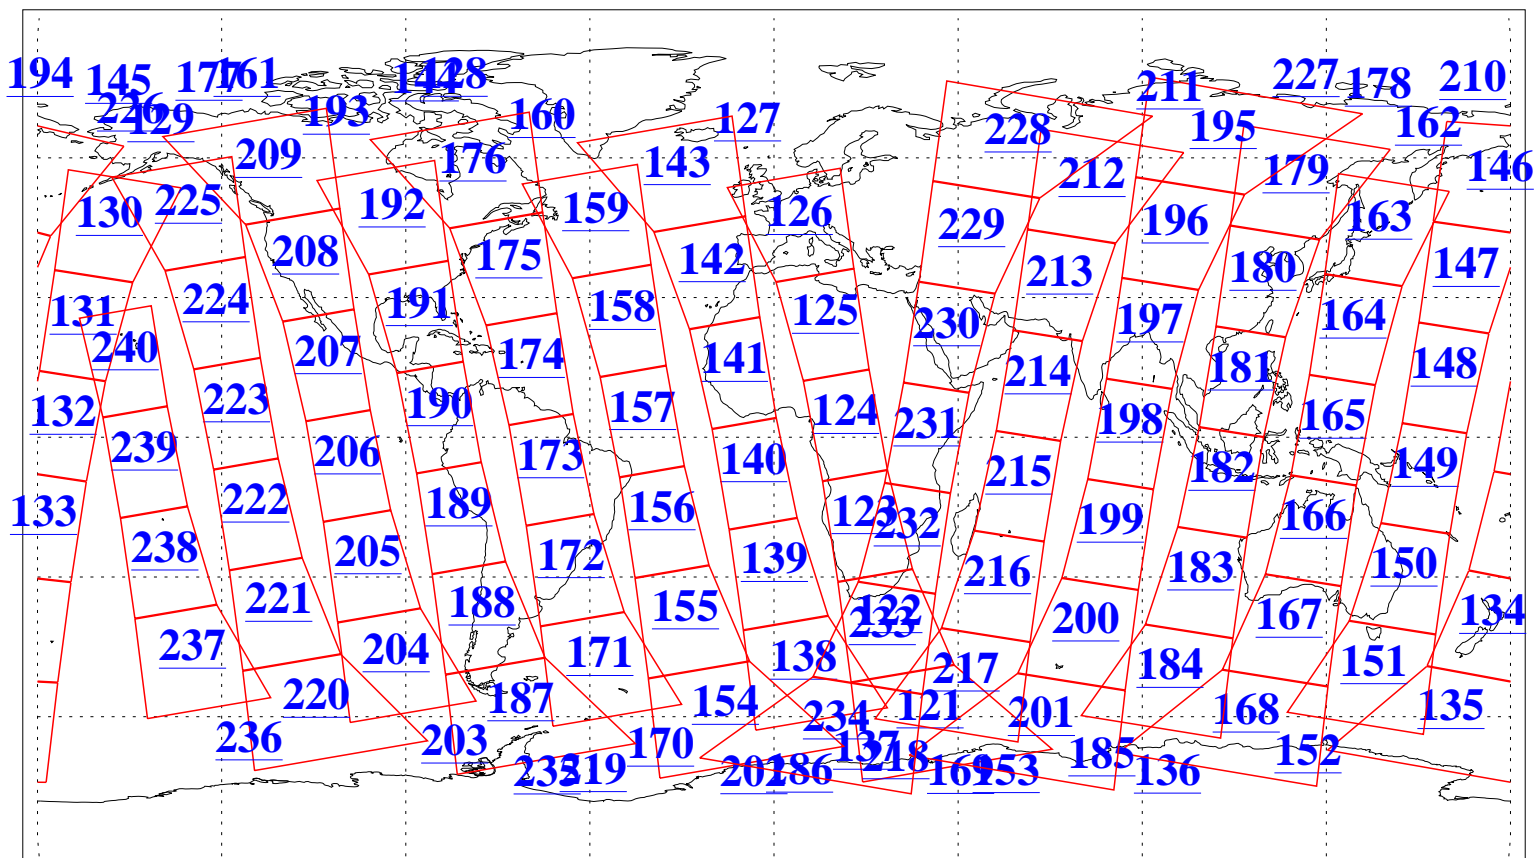

L1B Availability
AMSU Granules: 240
HSB Granules: 0
AIRS Granules: 240

30 Nov 2009
DoY 334
Aqua Day 2767
Granules: 1 to 120

Granules: 121 to 240

Legend: AMSU Available, HSB Available, AIRS Available

L1B Availability
AMSU Granules: 240
HSB Granules: 0
AIRS Granules: 240

30 Nov 2009
DoY 334
Aqua Day 2767
Ascending Granules

Descending Granules

Legend: AMSU Available, HSB Available, AIRS Available

L1B Availability
AMSU Granules: 240
HSB Granules: 0
AIRS Granules: 240

30 Nov 2009
DoY 334
Aqua Day 2767

Northern Hemisphere Granules

Southern Hemisphere Granules

Legend: AMSU Available, HSB Available, AIRS Available