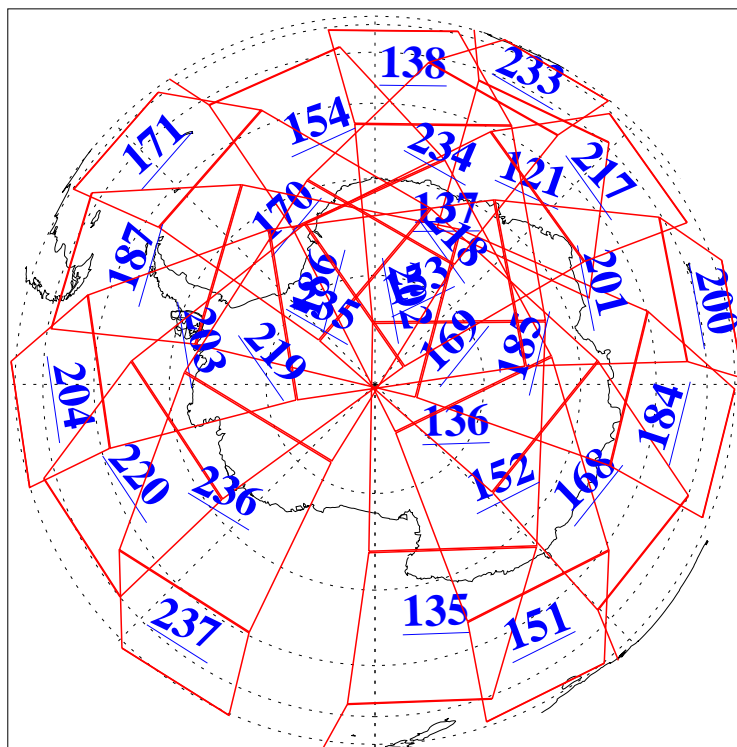

L1B Availability
AMSU Granules: 240
HSB Granules: 0
AIRS Granules: 240

30 Nov 2009
DoY 334
Aqua Day 2767
Granules: 1 to 120

Granules: 121 to 240

Legend: AMSU Available, HSB Available, AIRS Available

L1B Availability
AMSU Granules: 240
HSB Granules: 0
AIRS Granules: 240

30 Nov 2009
DoY 334
Aqua Day 2767
Ascending Granules

Descending Granules

Legend: AMSU Available, HSB Available, AIRS Available

L1B Availability
AMSU Granules: 240
HSB Granules: 0
AIRS Granules: 240

30 Nov 2009
DoY 334
Aqua Day 2767

Northern Hemisphere Granules

Southern Hemisphere Granules

Legend: AMSU Available, HSB Available, AIRS Available