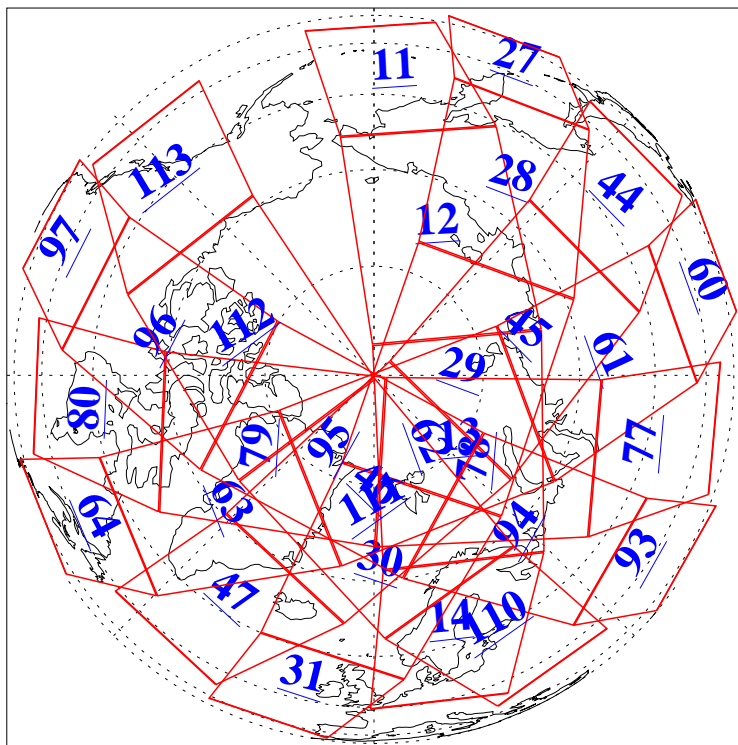

L1B Availability
AMSU Granules: 240
HSB Granules: 0
AIRS Granules: 240

30 Nov 2009
DoY 334
Aqua Day 2767
Granules: 1 to 120

Granules: 121 to 240

Legend: AMSU Available, HSB Available, AIRS Available

L1B Availability
AMSU Granules: 240
HSB Granules: 0
AIRS Granules: 240

30 Nov 2009
DoY 334
Aqua Day 2767
Ascending Granules

Descending Granules

Legend: AMSU Available, HSB Available, AIRS Available

L1B Availability
AMSU Granules: 240
HSB Granules: 0
AIRS Granules: 240

30 Nov 2009
DoY 334
Aqua Day 2767

Northern Hemisphere Granules

Southern Hemisphere Granules

Legend: AMSU Available, HSB Available, AIRS Available