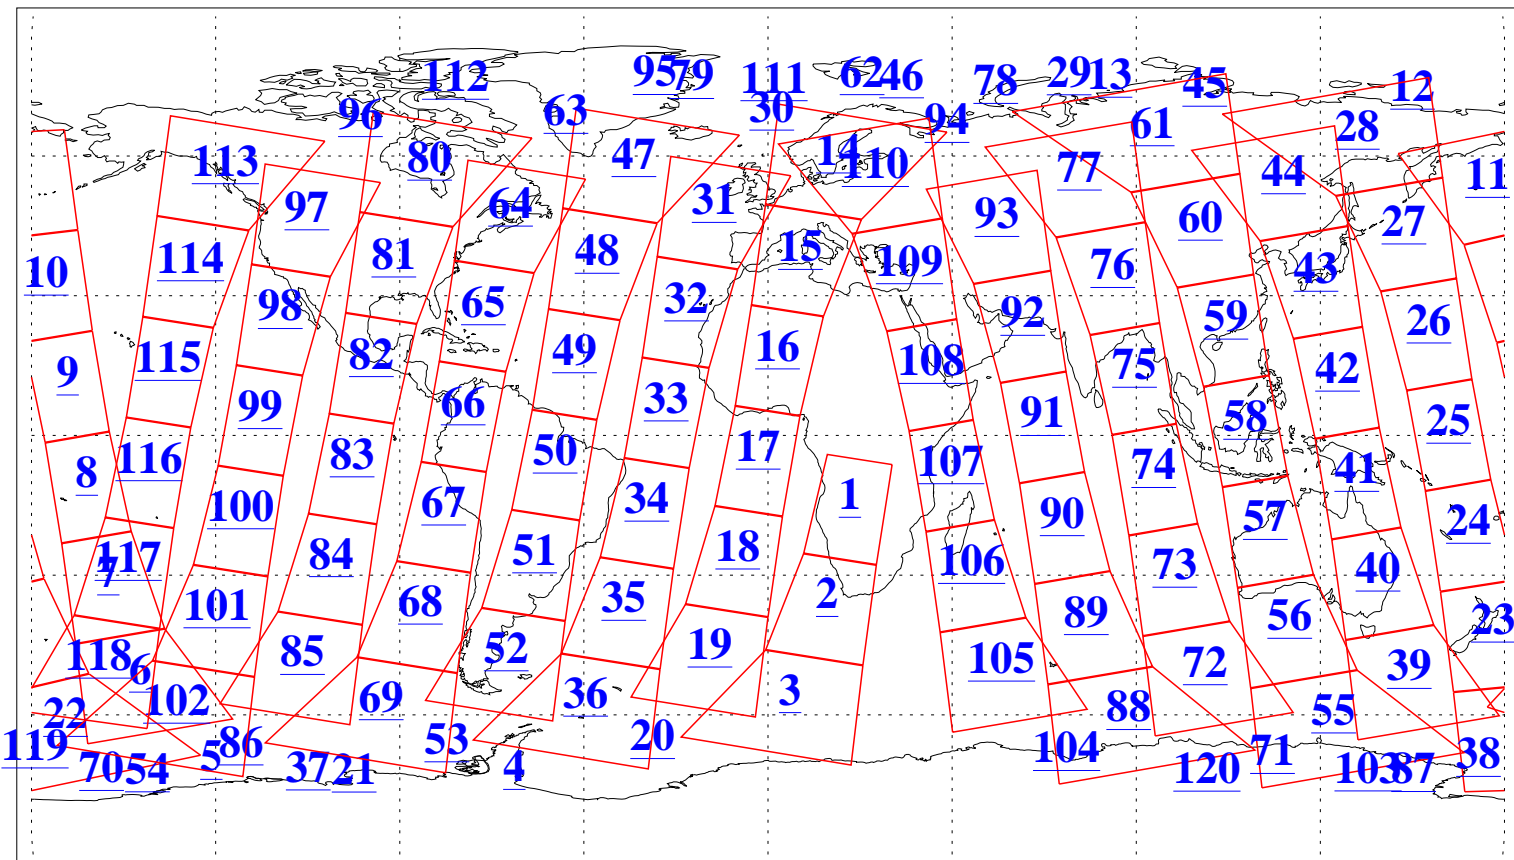

L1B Availability
AMSU Granules: 240
HSB Granules: 0
AIRS Granules: 240

30 Nov 2009
DoY 334
Aqua Day 2767
Granules: 1 to 120

Granules: 121 to 240

Legend: AMSU Available, HSB Available, AIRS Available

L1B Availability
AMSU Granules: 240
HSB Granules: 0
AIRS Granules: 240

30 Nov 2009
DoY 334
Aqua Day 2767
Ascending Granules

Descending Granules

Legend: AMSU Available, HSB Available, AIRS Available

L1B Availability
AMSU Granules: 240
HSB Granules: 0
AIRS Granules: 240

30 Nov 2009
DoY 334
Aqua Day 2767

Northern Hemisphere Granules

Southern Hemisphere Granules

Legend: AMSU Available, HSB Available, AIRS Available