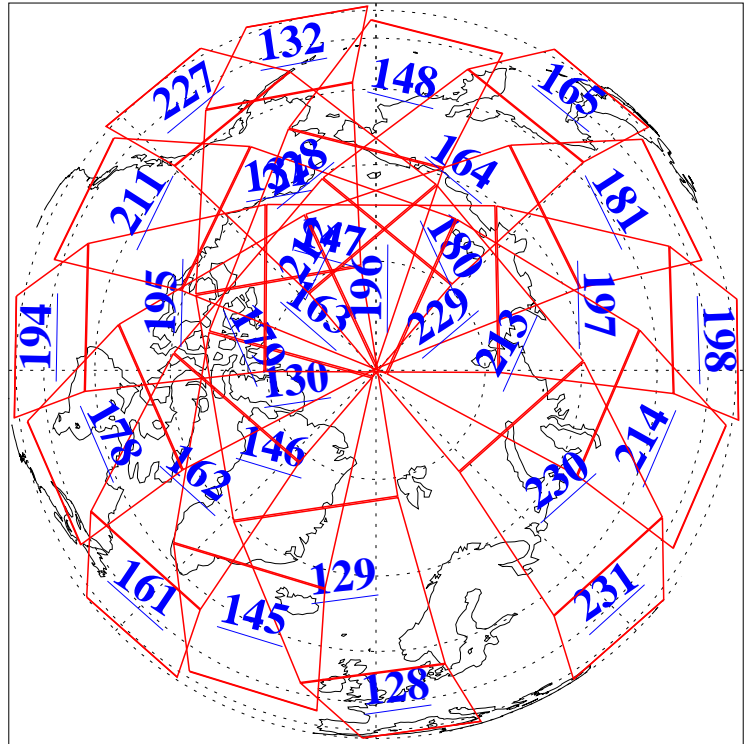

28 Nov 2009
DoY 332
Aqua Day 2765

Ascending Granules

Descending Granules

Legend: AMSU Available, HSB Available, AIRS Available

L1B Availability
 AMSU Granules: 240
 HSB Granules: 0
 AIRS Granules: 238

28 Nov 2009
 DoY 332
 Aqua Day 2765

Northern Hemisphere Granules

Southern Hemisphere Granules

Legend: AMSU Available, HSB Available, AIRS Available