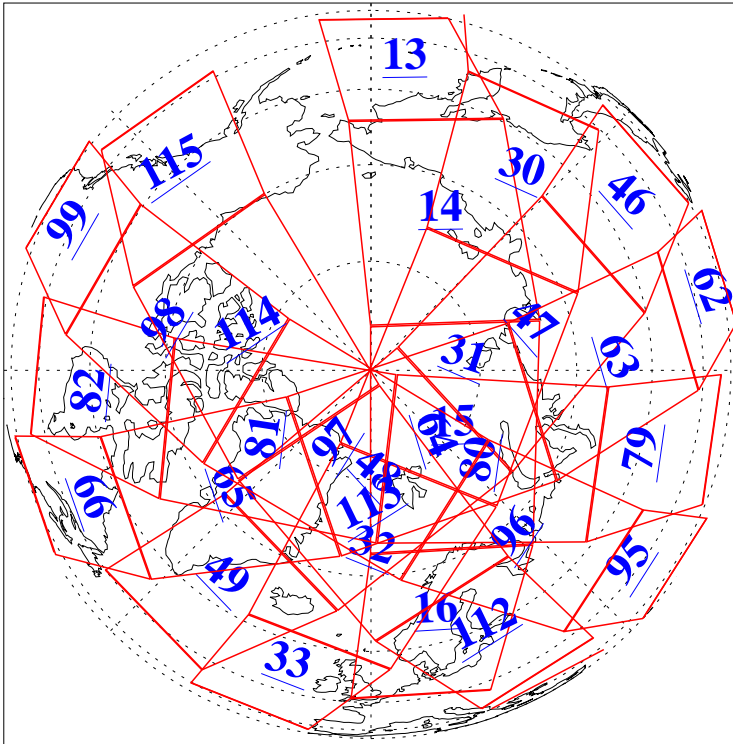

L1B Availability
AMSU Granules: 240
HSB Granules: 0
AIRS Granules: 238

28 Nov 2009
DoY 332
Aqua Day 2765
Granules: 1 to 120

Granules: 121 to 240

Legend: AMSU Available, HSB Available, AIRS Available

L1B Availability
AMSU Granules: 240
HSB Granules: 0
AIRS Granules: 238

28 Nov 2009
DoY 332
Aqua Day 2765

Ascending Granules

Descending Granules

Legend: AMSU Available, HSB Available, AIRS Available

L1B Availability
 AMSU Granules: 240
 HSB Granules: 0
 AIRS Granules: 238

28 Nov 2009
 DoY 332
 Aqua Day 2765

Northern Hemisphere Granules

Southern Hemisphere Granules

Legend: AMSU Available, HSB Available, AIRS Available