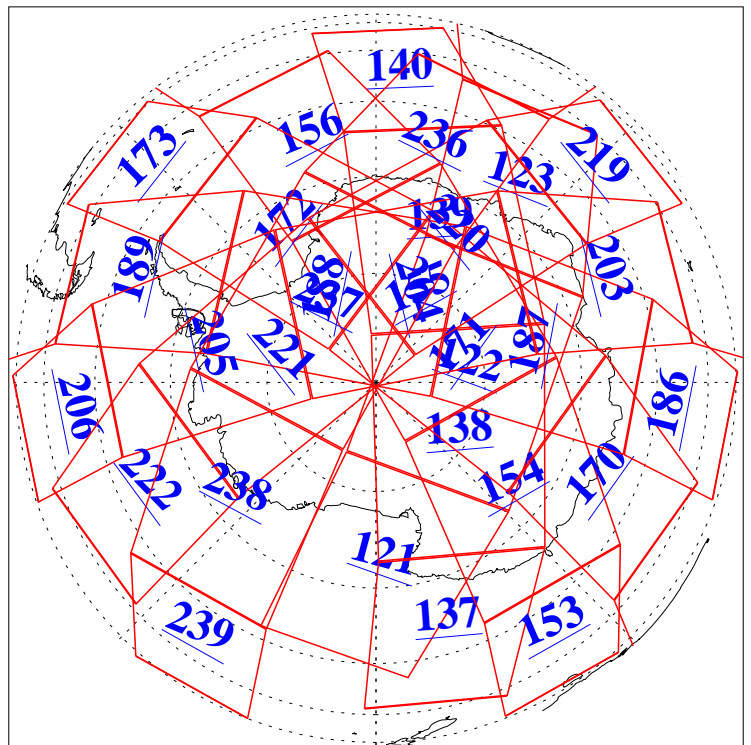

L1B Availability
AMSU Granules: 240
HSB Granules: 0
AIRS Granules: 238

28 Nov 2009
DoY 332
Aqua Day 2765
Granules: 1 to 120

Granules: 121 to 240

Legend: AMSU Available, HSB Available, AIRS Available

L1B Availability
AMSU Granules: 240
HSB Granules: 0
AIRS Granules: 238

28 Nov 2009
DoY 332
Aqua Day 2765

Ascending Granules

Descending Granules

Legend: AMSU Available, HSB Available, AIRS Available

L1B Availability
 AMSU Granules: 240
 HSB Granules: 0
 AIRS Granules: 238

28 Nov 2009
 DoY 332
 Aqua Day 2765

Northern Hemisphere Granules

Southern Hemisphere Granules

Legend: AMSU Available, HSB Available, AIRS Available