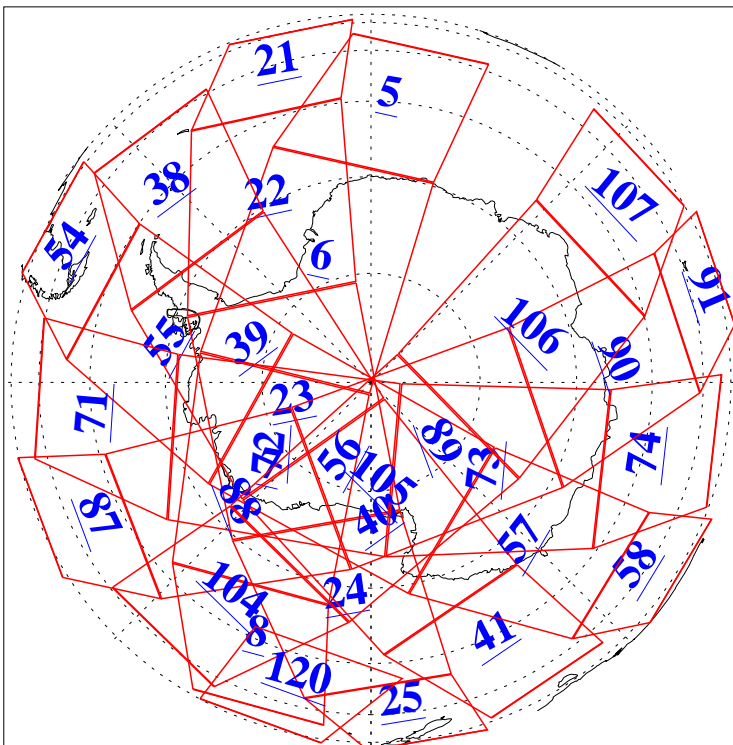

L1B Availability
AMSU Granules: 240
HSB Granules: 0
AIRS Granules: 238

28 Nov 2009
DoY 332
Aqua Day 2765
Granules: 1 to 120

Granules: 121 to 240

Legend: AMSU Available, HSB Available, AIRS Available

L1B Availability
AMSU Granules: 240
HSB Granules: 0
AIRS Granules: 238

28 Nov 2009
DoY 332
Aqua Day 2765

Ascending Granules

Descending Granules

Legend: AMSU Available, HSB Available, AIRS Available

L1B Availability
 AMSU Granules: 240
 HSB Granules: 0
 AIRS Granules: 238

28 Nov 2009
 DoY 332
 Aqua Day 2765

Northern Hemisphere Granules

Southern Hemisphere Granules

Legend: AMSU Available, HSB Available, AIRS Available