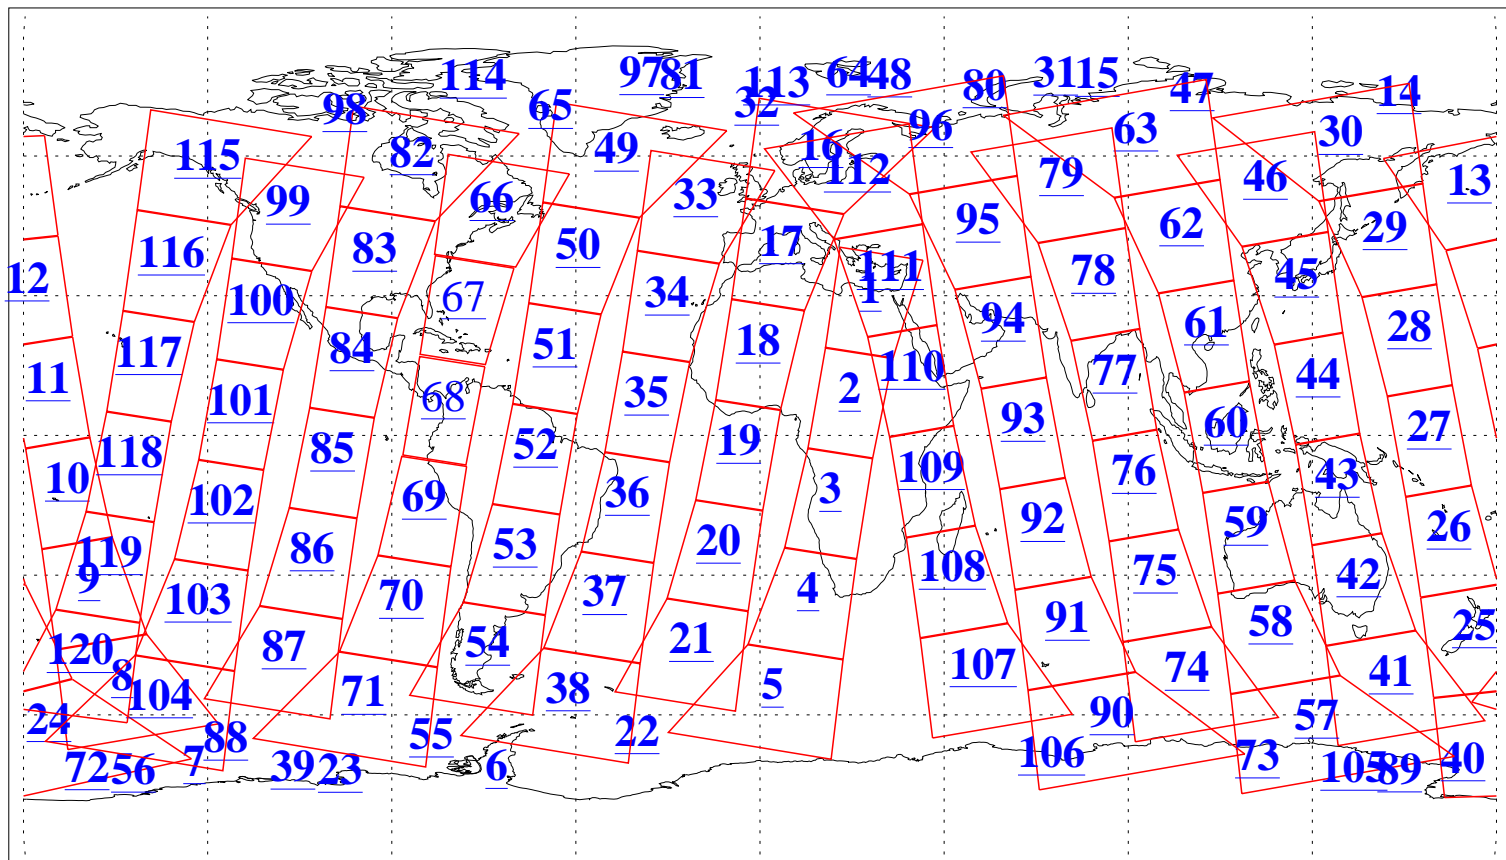

L1B Availability
AMSU Granules: 240
HSB Granules: 0
AIRS Granules: 238

28 Nov 2009
DoY 332
Aqua Day 2765
Granules: 1 to 120

Granules: 121 to 240

Legend: AMSU Available, HSB Available, AIRS Available

L1B Availability
AMSU Granules: 240
HSB Granules: 0
AIRS Granules: 238

28 Nov 2009
DoY 332
Aqua Day 2765

Ascending Granules

Descending Granules

Legend: AMSU Available, HSB Available, AIRS Available

L1B Availability
 AMSU Granules: 240
 HSB Granules: 0
 AIRS Granules: 238

28 Nov 2009
 DoY 332
 Aqua Day 2765

Northern Hemisphere Granules

Southern Hemisphere Granules

Legend: AMSU Available, HSB Available, AIRS Available