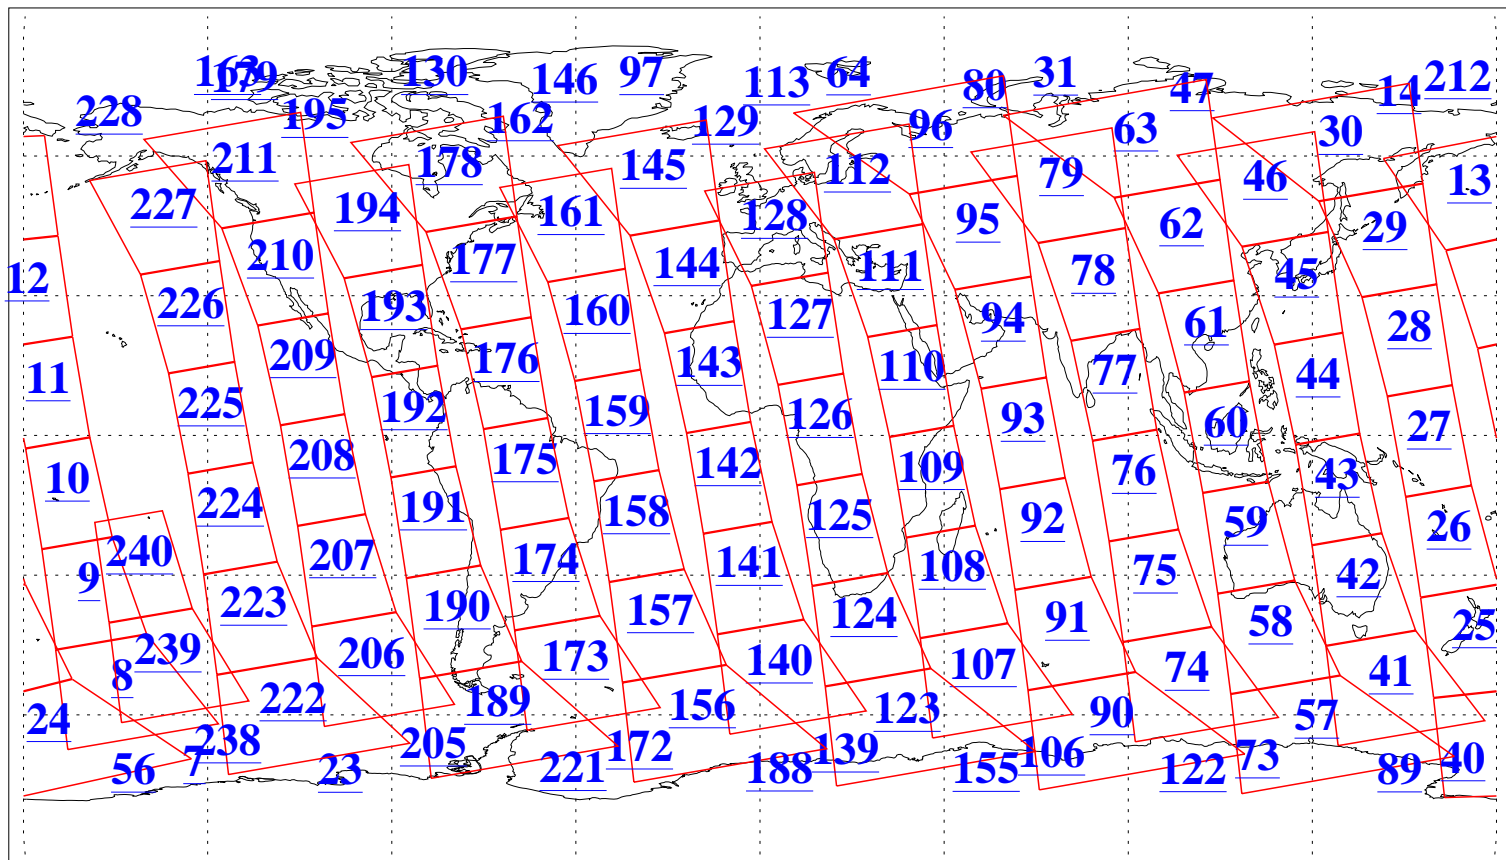

L1B Availability
AMSU Granules: 240
HSB Granules: 0
AIRS Granules: 238

28 Nov 2009
DoY 332
Aqua Day 2765
Granules: 1 to 120

Granules: 121 to 240

Legend: AMSU Available, HSB Available, AIRS Available

L1B Availability
AMSU Granules: 240
HSB Granules: 0
AIRS Granules: 238

28 Nov 2009
DoY 332
Aqua Day 2765

Ascending Granules

Descending Granules

Legend: AMSU Available, HSB Available, AIRS Available

L1B Availability
 AMSU Granules: 240
 HSB Granules: 0
 AIRS Granules: 238

28 Nov 2009
 DoY 332
 Aqua Day 2765

Northern Hemisphere Granules

Southern Hemisphere Granules

Legend: AMSU Available, HSB Available, AIRS Available