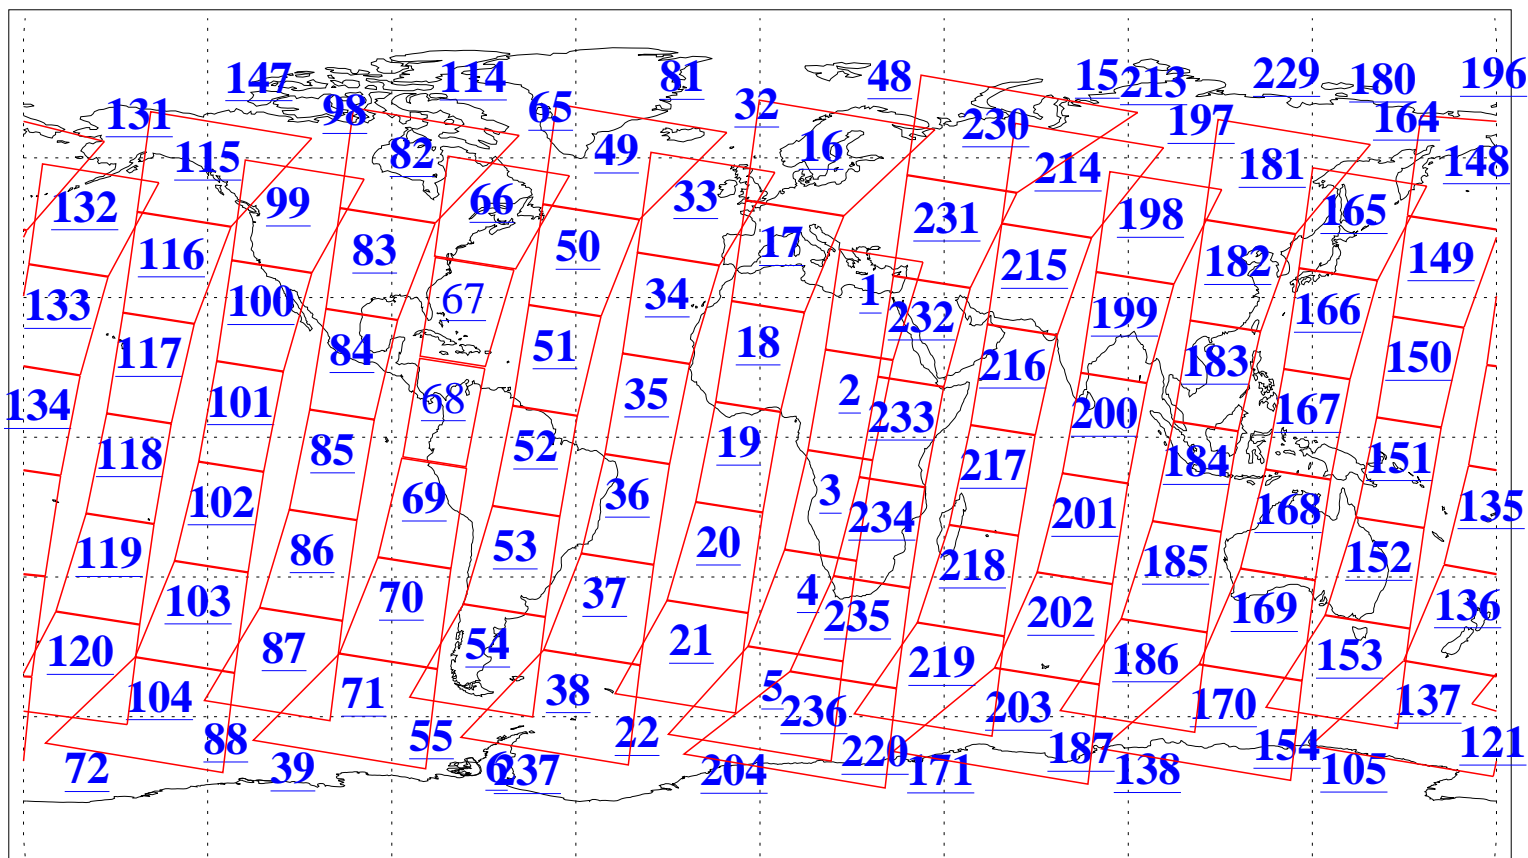

L1B Availability
AMSU Granules: 240
HSB Granules: 0
AIRS Granules: 238

28 Nov 2009
DoY 332
Aqua Day 2765
Granules: 1 to 120

Granules: 121 to 240

Legend: AMSU Available, HSB Available, AIRS Available

L1B Availability
AMSU Granules: 240
HSB Granules: 0
AIRS Granules: 238

28 Nov 2009
DoY 332
Aqua Day 2765

Ascending Granules

Descending Granules

Legend: AMSU Available, HSB Available, AIRS Available

L1B Availability
 AMSU Granules: 240
 HSB Granules: 0
 AIRS Granules: 238

28 Nov 2009
 DoY 332
 Aqua Day 2765

Northern Hemisphere Granules

Southern Hemisphere Granules

Legend: AMSU Available, HSB Available, AIRS Available