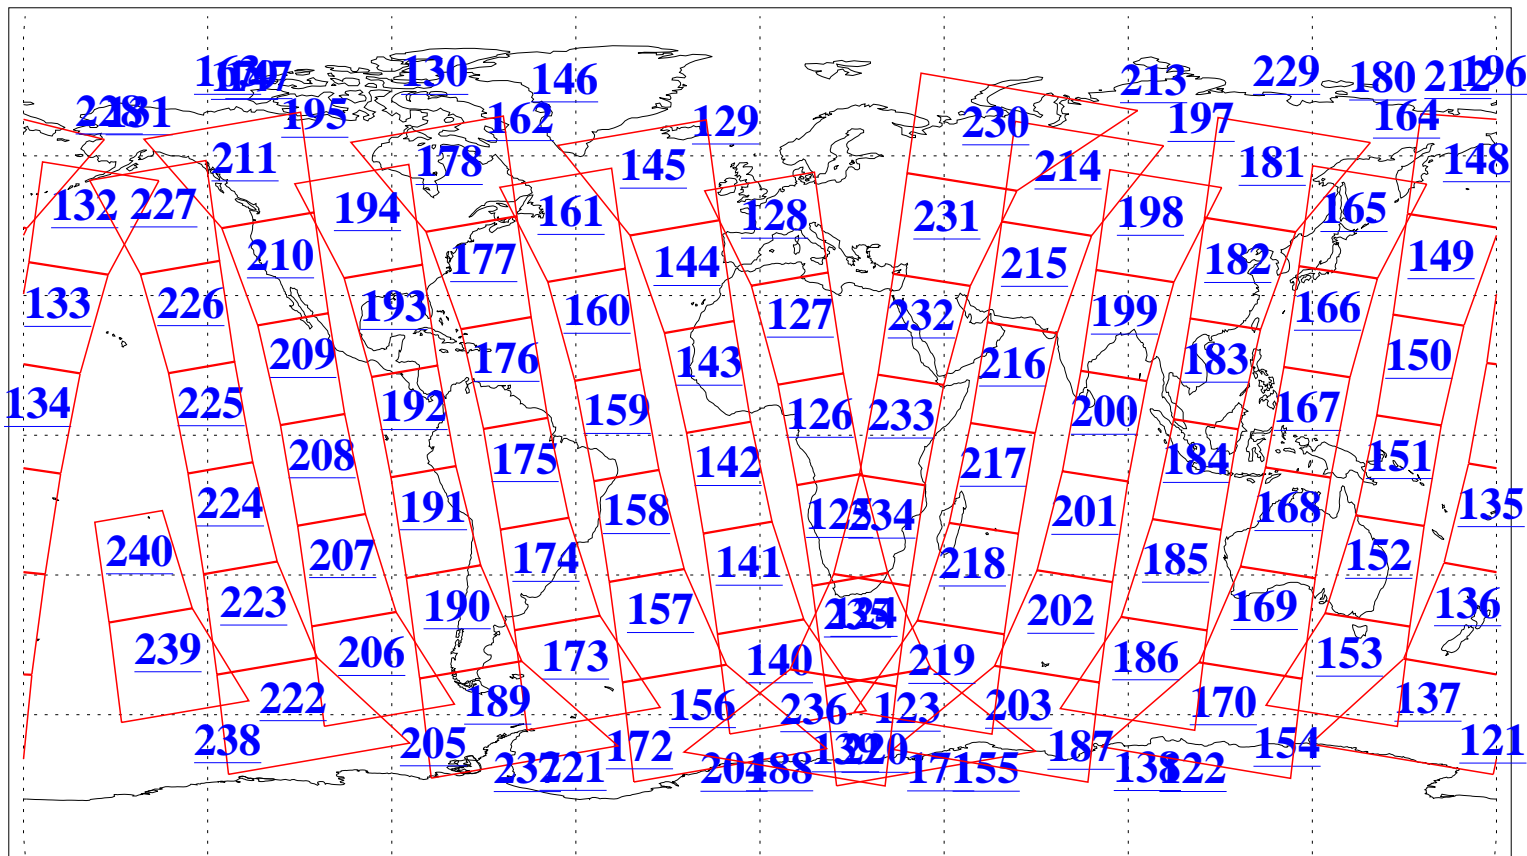

L1B Availability
AMSU Granules: 240
HSB Granules: 0
AIRS Granules: 238

28 Nov 2009
DoY 332
Aqua Day 2765
Granules: 1 to 120

Granules: 121 to 240

Legend: AMSU Available, HSB Available, AIRS Available

L1B Availability
AMSU Granules: 240
HSB Granules: 0
AIRS Granules: 238

28 Nov 2009
DoY 332
Aqua Day 2765

Ascending Granules

Descending Granules

Legend: AMSU Available, HSB Available, AIRS Available

L1B Availability
 AMSU Granules: 240
 HSB Granules: 0
 AIRS Granules: 238

28 Nov 2009
 DoY 332
 Aqua Day 2765