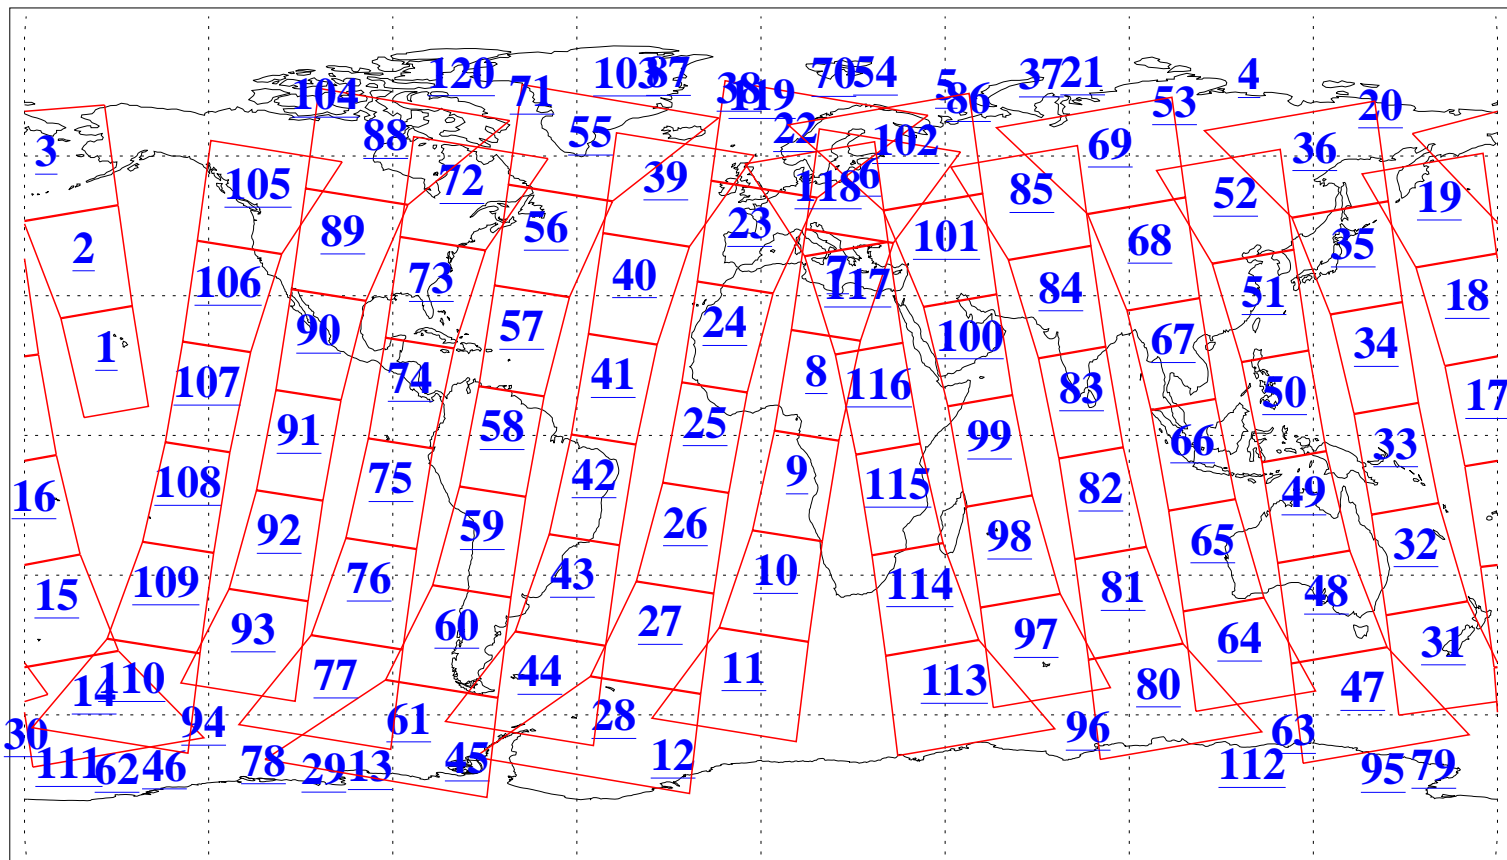

L1B Availability
AMSU Granules: 240
HSB Granules: 0
AIRS Granules: 240

22 Nov 2009
DoY 326
Aqua Day 2759
Granules: 1 to 120

Granules: 121 to 240

Legend: AMSU Available, HSB Available, AIRS Available

L1B Availability
AMSU Granules: 240
HSB Granules: 0
AIRS Granules: 240

22 Nov 2009
DoY 326
Aqua Day 2759

Ascending Granules

Descending Granules

Legend: AMSU Available, HSB Available, AIRS Available

L1B Availability
AMSU Granules: 240
HSB Granules: 0
AIRS Granules: 240

22 Nov 2009
DoY 326
Aqua Day 2759

Northern Hemisphere Granules

Southern Hemisphere Granules

Legend: AMSU Available, HSB Available, AIRS Available