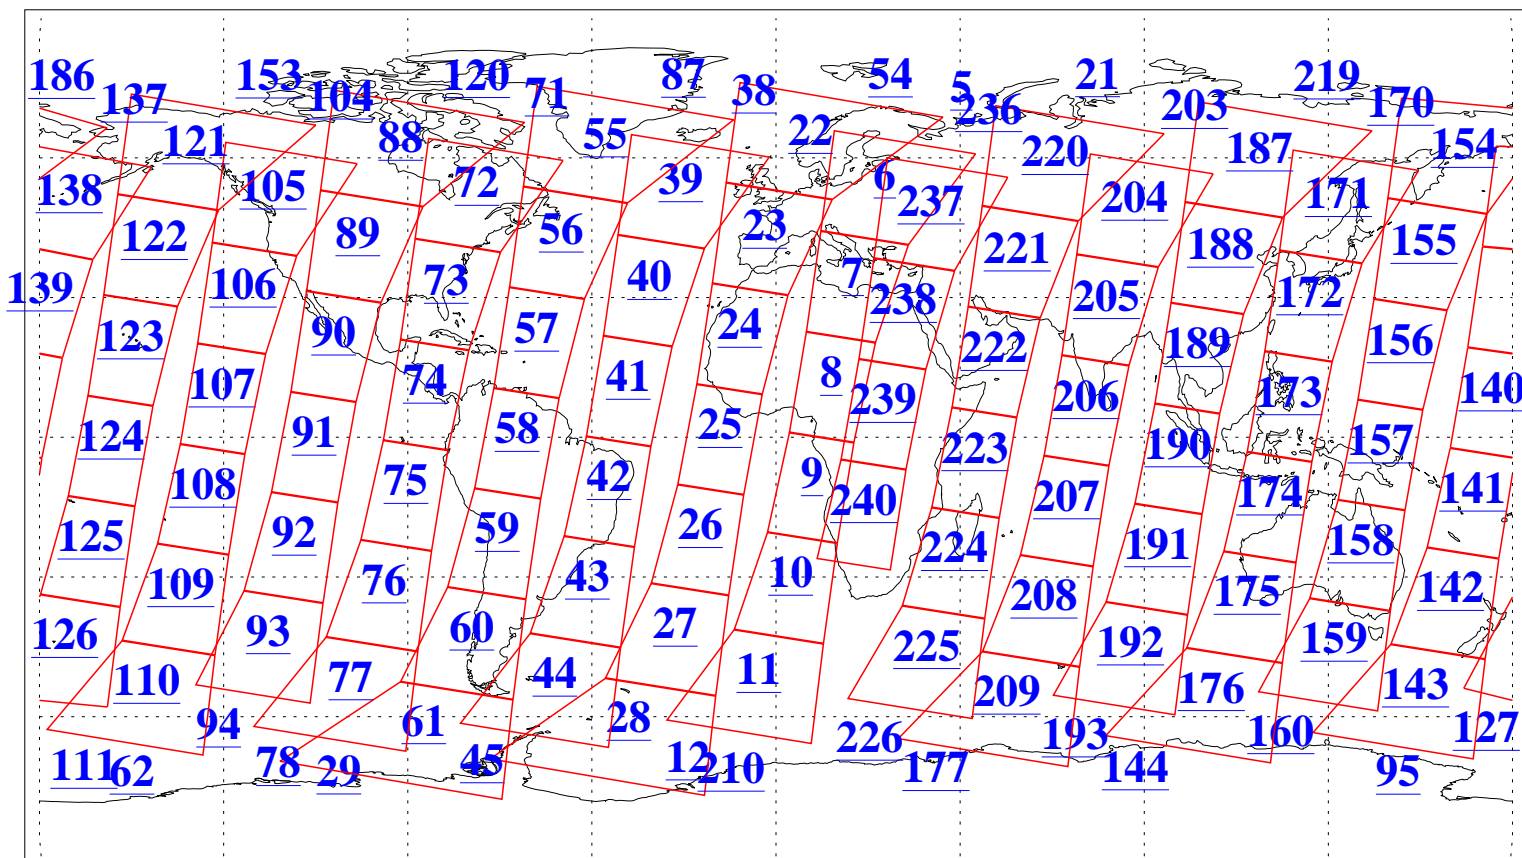

L1B Availability
AMSU Granules: 240
HSB Granules: 0
AIRS Granules: 240

22 Nov 2009
DoY 326
Aqua Day 2759
Granules: 1 to 120

Granules: 121 to 240

Legend: AMSU Available, HSB Available, AIRS Available

L1B Availability
AMSU Granules: 240
HSB Granules: 0
AIRS Granules: 240

22 Nov 2009
DoY 326
Aqua Day 2759

Ascending Granules

Descending Granules

Legend: AMSU Available, HSB Available, AIRS Available

L1B Availability
AMSU Granules: 240
HSB Granules: 0
AIRS Granules: 240

22 Nov 2009
DoY 326
Aqua Day 2759

Northern Hemisphere Granules

Southern Hemisphere Granules

Legend: AMSU Available, HSB Available, AIRS Available