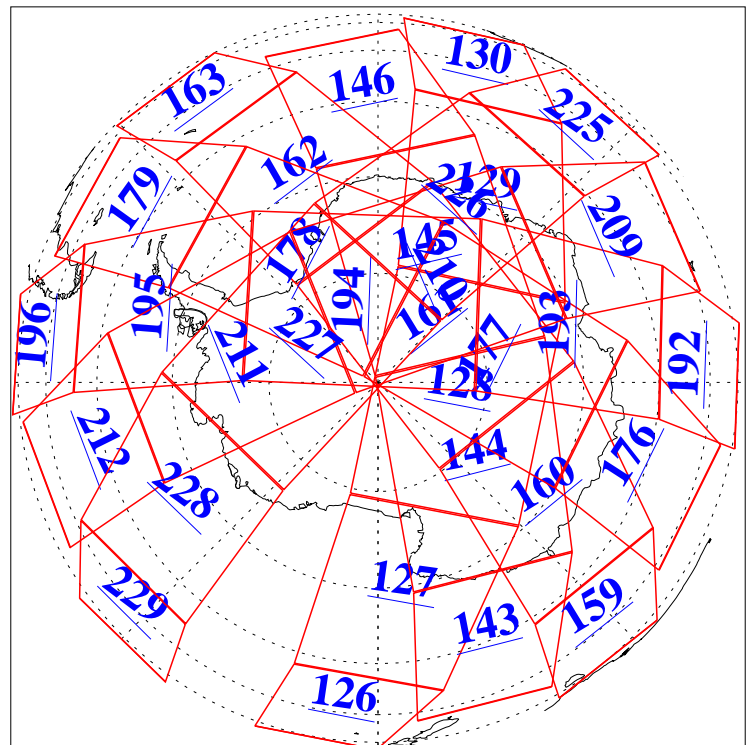

L1B Availability
AMSU Granules: 240
HSB Granules: 0
AIRS Granules: 240

22 Nov 2009
DoY 326
Aqua Day 2759
Granules: 1 to 120

Granules: 121 to 240

Legend: AMSU Available, HSB Available, AIRS Available

L1B Availability
AMSU Granules: 240
HSB Granules: 0
AIRS Granules: 240

22 Nov 2009
DoY 326
Aqua Day 2759

Ascending Granules

Descending Granules

Legend: AMSU Available, HSB Available, AIRS Available

L1B Availability
AMSU Granules: 240
HSB Granules: 0
AIRS Granules: 240

22 Nov 2009
DoY 326
Aqua Day 2759

Northern Hemisphere Granules

Southern Hemisphere Granules

Legend: AMSU Available, HSB Available, AIRS Available