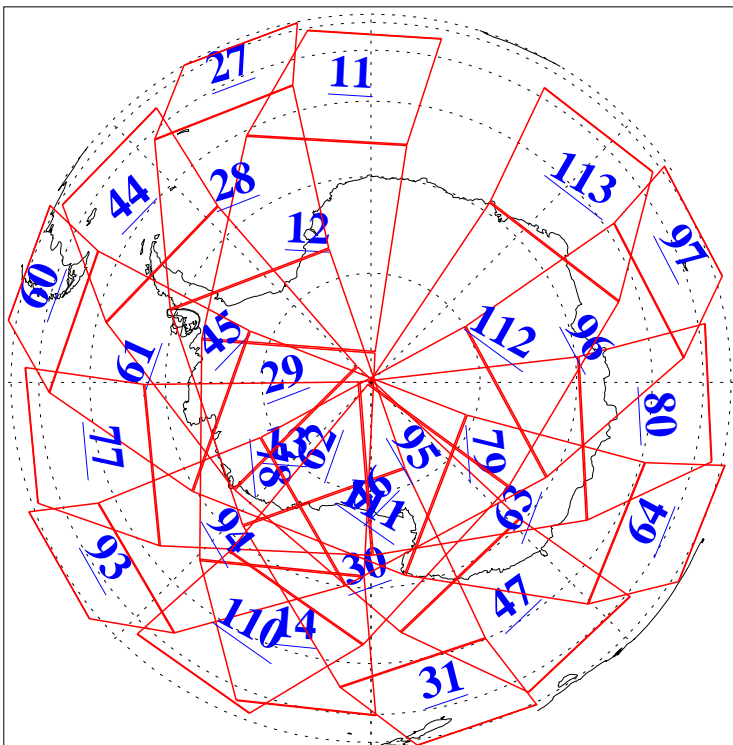

L1B Availability
AMSU Granules: 240
HSB Granules: 0
AIRS Granules: 240

22 Nov 2009
DoY 326
Aqua Day 2759
Granules: 1 to 120

Granules: 121 to 240

Legend: AMSU Available, HSB Available, AIRS Available

L1B Availability
AMSU Granules: 240
HSB Granules: 0
AIRS Granules: 240

22 Nov 2009
DoY 326
Aqua Day 2759

Ascending Granules

Descending Granules

Legend: AMSU Available, HSB Available, AIRS Available

L1B Availability
AMSU Granules: 240
HSB Granules: 0
AIRS Granules: 240

22 Nov 2009
DoY 326
Aqua Day 2759

Northern Hemisphere Granules

Southern Hemisphere Granules

Legend: AMSU Available, HSB Available, AIRS Available