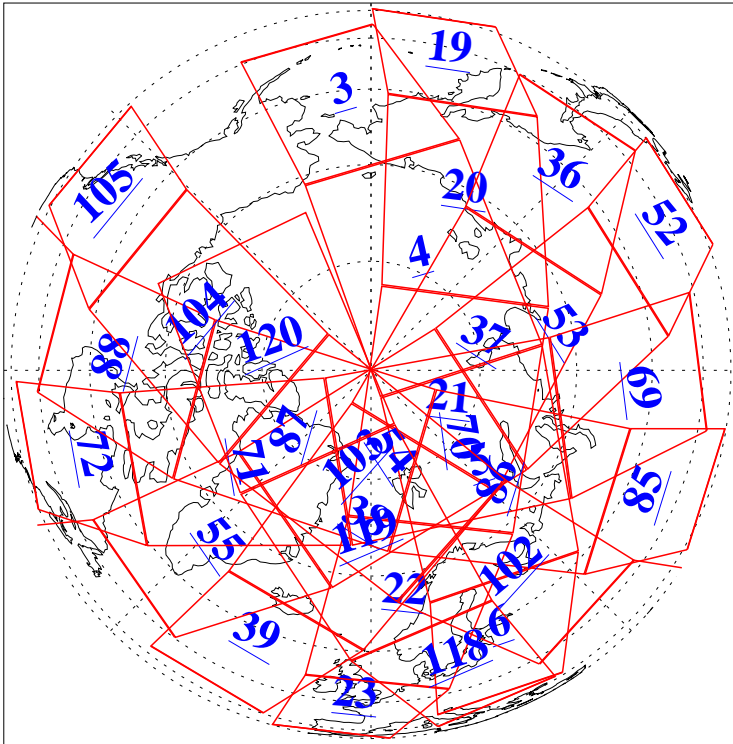

L1B Availability
AMSU Granules: 240
HSB Granules: 0
AIRS Granules: 240

22 Nov 2009
DoY 326
Aqua Day 2759
Granules: 1 to 120

Granules: 121 to 240

Legend: AMSU Available, HSB Available, AIRS Available

L1B Availability
AMSU Granules: 240
HSB Granules: 0
AIRS Granules: 240

22 Nov 2009
DoY 326
Aqua Day 2759

Ascending Granules

Descending Granules

Legend: AMSU Available, HSB Available, AIRS Available

L1B Availability
AMSU Granules: 240
HSB Granules: 0
AIRS Granules: 240

22 Nov 2009
DoY 326
Aqua Day 2759

Northern Hemisphere Granules

Southern Hemisphere Granules

Legend: AMSU Available, HSB Available, AIRS Available