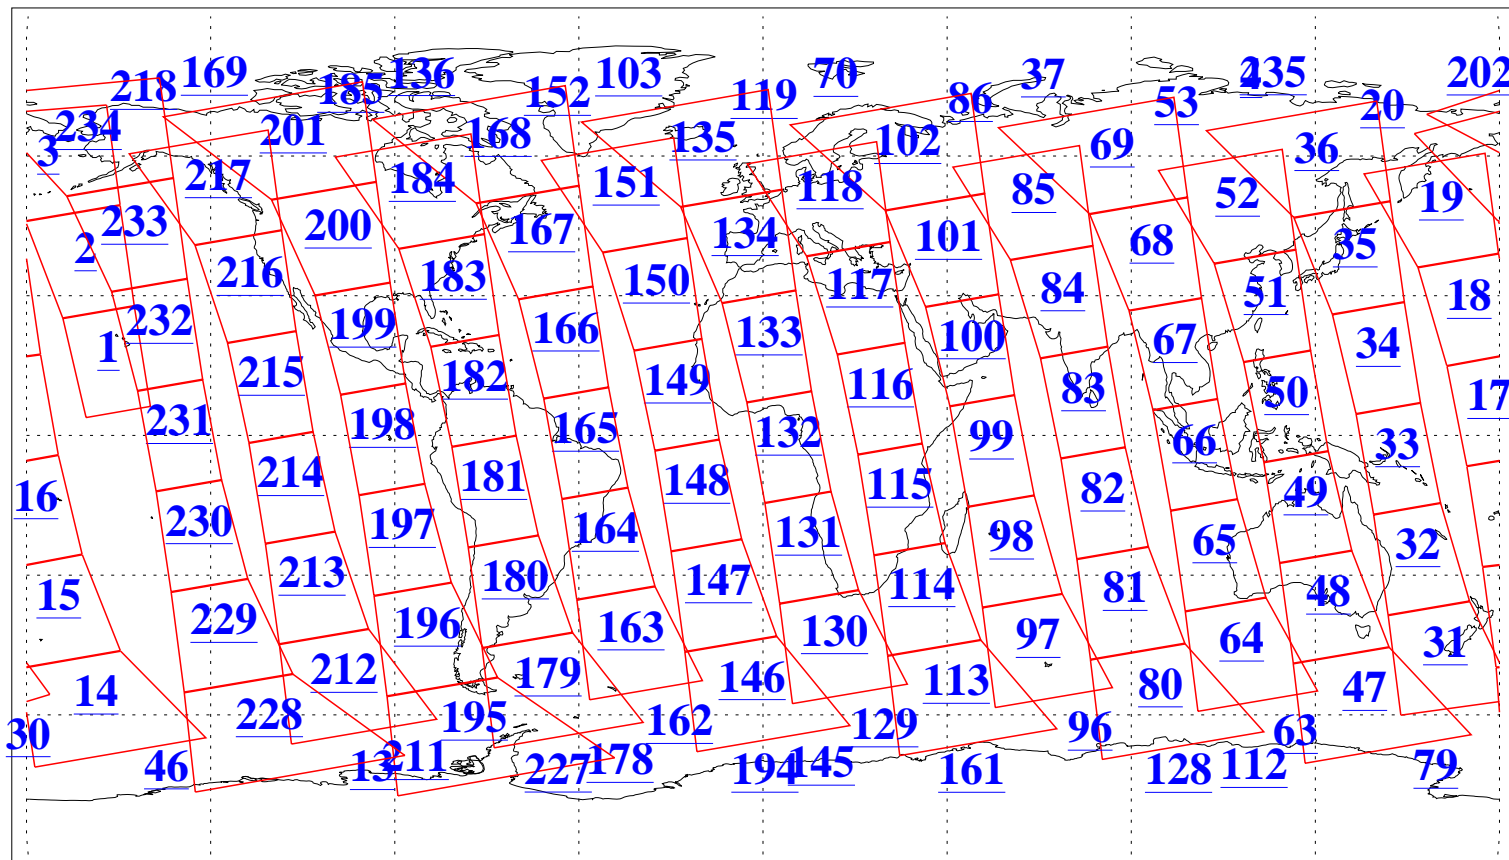

L1B Availability
AMSU Granules: 240
HSB Granules: 0
AIRS Granules: 240

22 Nov 2009
DoY 326
Aqua Day 2759
Granules: 1 to 120

Granules: 121 to 240

Legend: AMSU Available, HSB Available, AIRS Available

L1B Availability
AMSU Granules: 240
HSB Granules: 0
AIRS Granules: 240

22 Nov 2009
DoY 326
Aqua Day 2759

Ascending Granules

Descending Granules

Legend: AMSU Available, HSB Available, AIRS Available

L1B Availability
AMSU Granules: 240
HSB Granules: 0
AIRS Granules: 240

22 Nov 2009
DoY 326
Aqua Day 2759

Northern Hemisphere Granules

Southern Hemisphere Granules

Legend: AMSU Available, HSB Available, AIRS Available