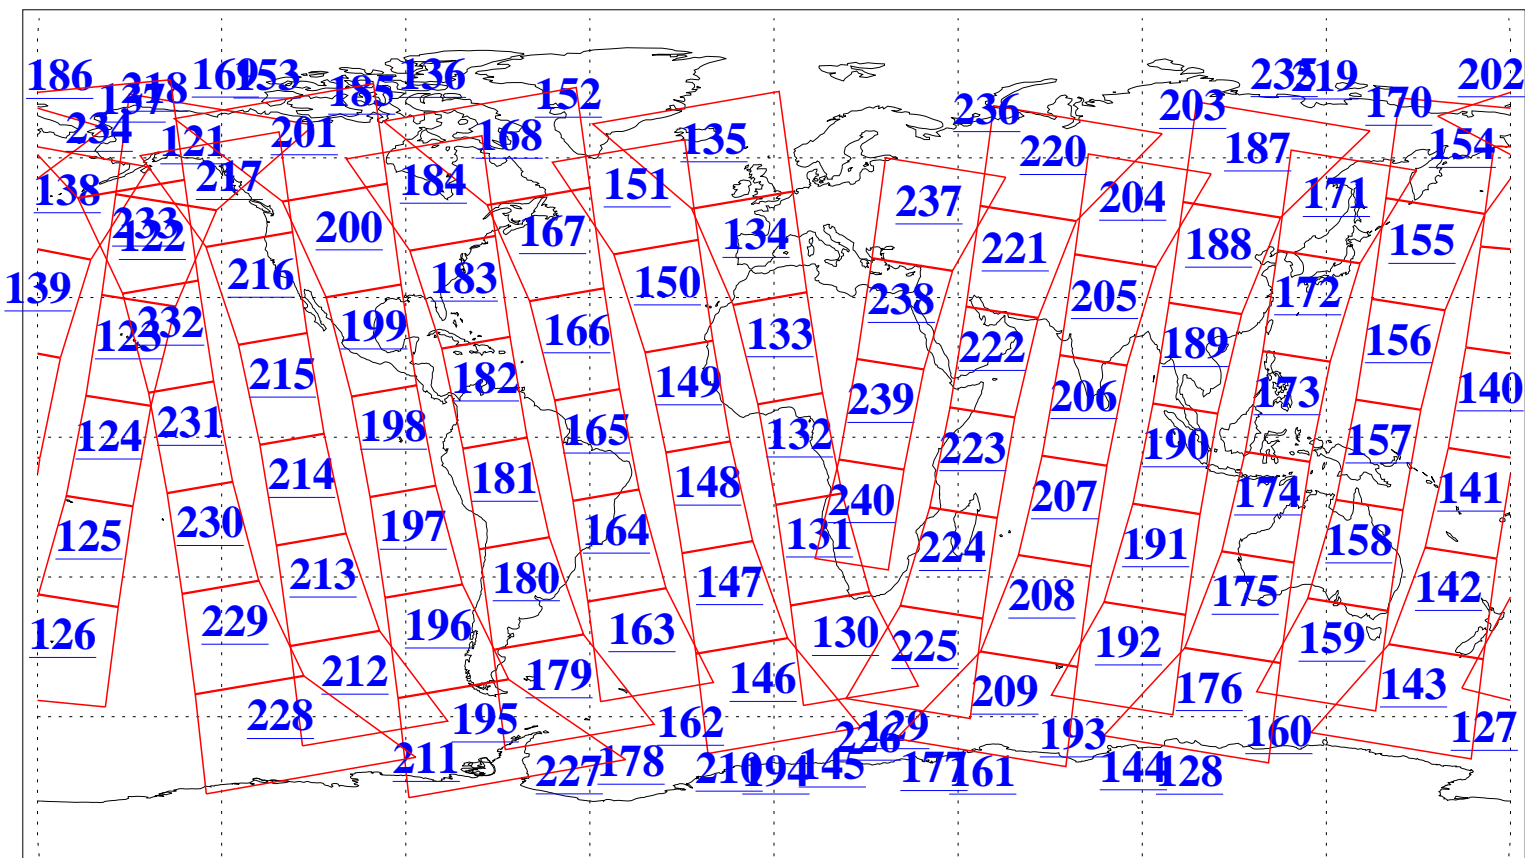

L1B Availability
AMSU Granules: 240
HSB Granules: 0
AIRS Granules: 240

22 Nov 2009
DoY 326
Aqua Day 2759
Granules: 1 to 120

Granules: 121 to 240

Legend: AMSU Available, HSB Available, AIRS Available

L1B Availability
AMSU Granules: 240
HSB Granules: 0
AIRS Granules: 240

22 Nov 2009
DoY 326
Aqua Day 2759

Ascending Granules

Descending Granules

Legend: AMSU Available, HSB Available, AIRS Available

L1B Availability
AMSU Granules: 240
HSB Granules: 0
AIRS Granules: 240

22 Nov 2009
DoY 326
Aqua Day 2759

Northern Hemisphere Granules

Southern Hemisphere Granules

Legend: AMSU Available, HSB Available, AIRS Available