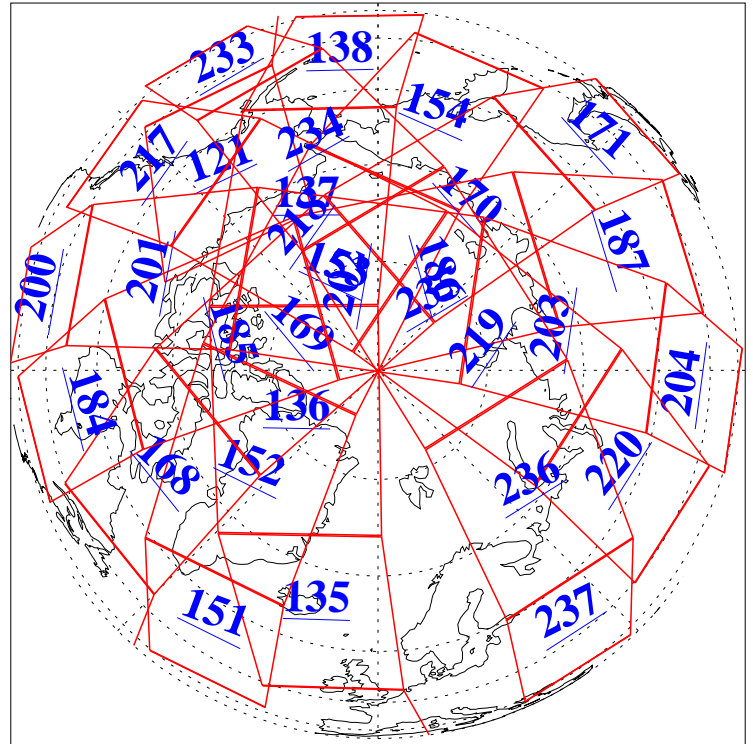

L1B Availability
AMSU Granules: 240
HSB Granules: 0
AIRS Granules: 240

22 Nov 2009
DoY 326
Aqua Day 2759
Granules: 1 to 120

Granules: 121 to 240

Legend: AMSU Available, HSB Available, AIRS Available

L1B Availability
AMSU Granules: 240
HSB Granules: 0
AIRS Granules: 240

22 Nov 2009
DoY 326
Aqua Day 2759

Ascending Granules

Descending Granules

Legend: AMSU Available, HSB Available, AIRS Available

L1B Availability
AMSU Granules: 240
HSB Granules: 0
AIRS Granules: 240

22 Nov 2009
DoY 326
Aqua Day 2759

Northern Hemisphere Granules

Southern Hemisphere Granules

Legend: AMSU Available, HSB Available, AIRS Available