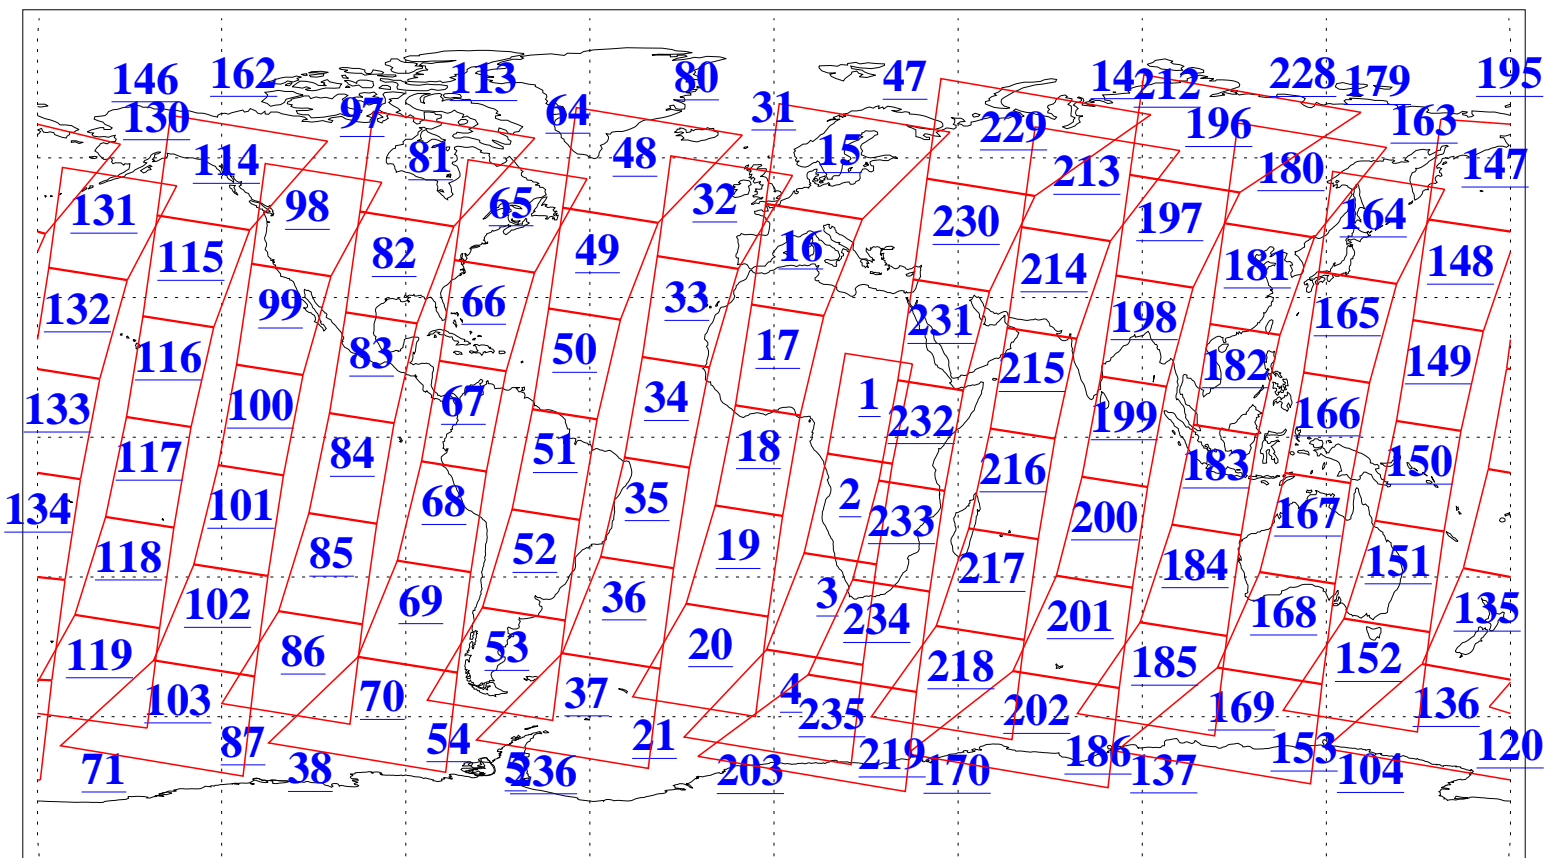

L1B Availability
AMSU Granules: 240
HSB Granules: 0
AIRS Granules: 240

21 Nov 2009
DoY 325
Aqua Day 2758
Granules: 1 to 120

Granules: 121 to 240

Legend: AMSU Available, HSB Available, AIRS Available

L1B Availability
AMSU Granules: 240
HSB Granules: 0
AIRS Granules: 240

21 Nov 2009
DoY 325
Aqua Day 2758
Ascending Granules

Descending Granules

Legend: AMSU Available, HSB Available, AIRS Available

L1B Availability
AMSU Granules: 240
HSB Granules: 0
AIRS Granules: 240

21 Nov 2009
DoY 325
Aqua Day 2758

Northern Hemisphere Granules

Southern Hemisphere Granules

Legend: AMSU Available, HSB Available, AIRS Available