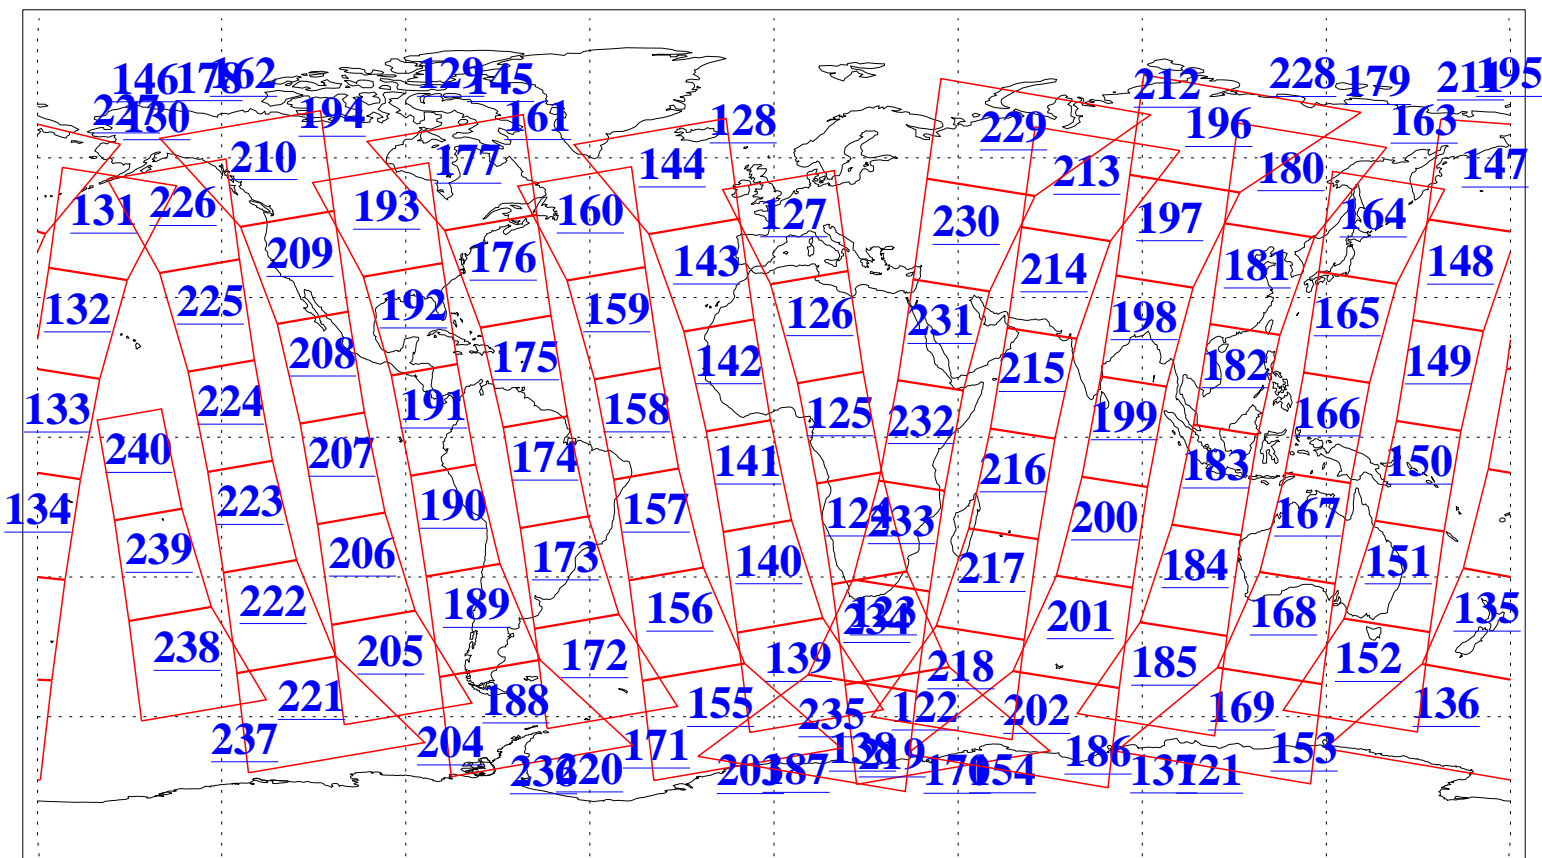

L1B Availability
AMSU Granules: 240
HSB Granules: 0
AIRS Granules: 240

21 Nov 2009
DoY 325
Aqua Day 2758
Granules: 1 to 120

Granules: 121 to 240

Legend: AMSU Available, HSB Available, AIRS Available

L1B Availability
AMSU Granules: 240
HSB Granules: 0
AIRS Granules: 240

21 Nov 2009
DoY 325
Aqua Day 2758
Ascending Granules

Descending Granules

Legend: AMSU Available, HSB Available, AIRS Available

L1B Availability
AMSU Granules: 240
HSB Granules: 0
AIRS Granules: 240

21 Nov 2009
DoY 325
Aqua Day 2758