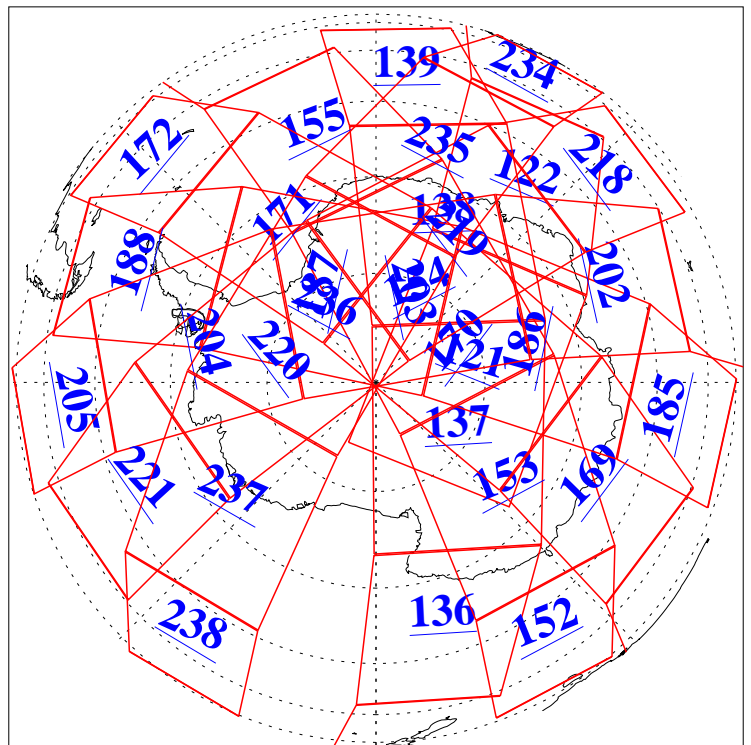

21 Nov 2009
DoY 325
Aqua Day 2758
Ascending Granules

Descending Granules

Legend: AMSU Available, HSB Available, AIRS Available

L1B Availability
AMSU Granules: 240
HSB Granules: 0
AIRS Granules: 240

21 Nov 2009
DoY 325
Aqua Day 2758

Northern Hemisphere Granules

Southern Hemisphere Granules

Legend: AMSU Available, HSB Available, AIRS Available