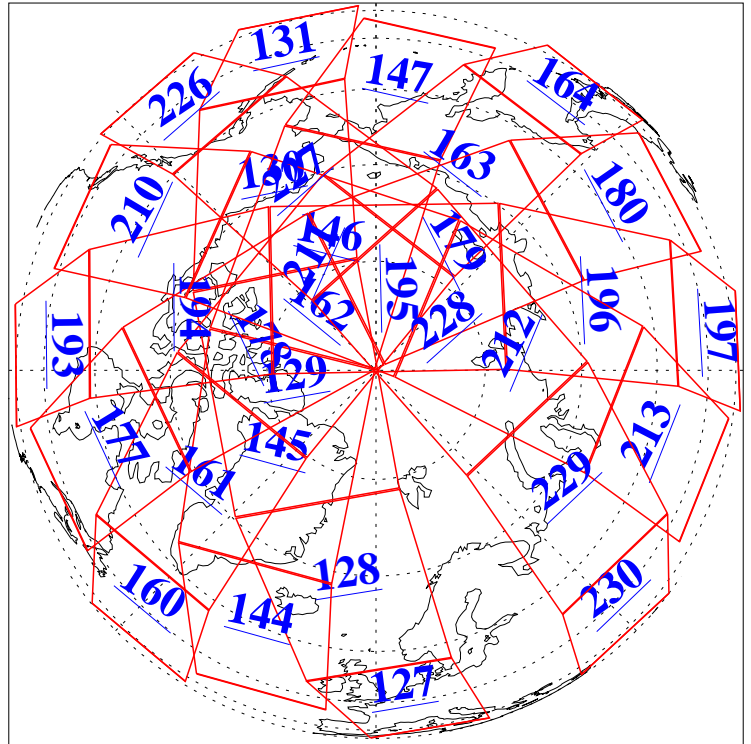

21 Nov 2009
DoY 325
Aqua Day 2758
Ascending Granules

Descending Granules

Legend: AMSU Available, HSB Available, AIRS Available

L1B Availability
AMSU Granules: 240
HSB Granules: 0
AIRS Granules: 240

21 Nov 2009
DoY 325
Aqua Day 2758

Northern Hemisphere Granules

Southern Hemisphere Granules

Legend: AMSU Available, HSB Available, AIRS Available