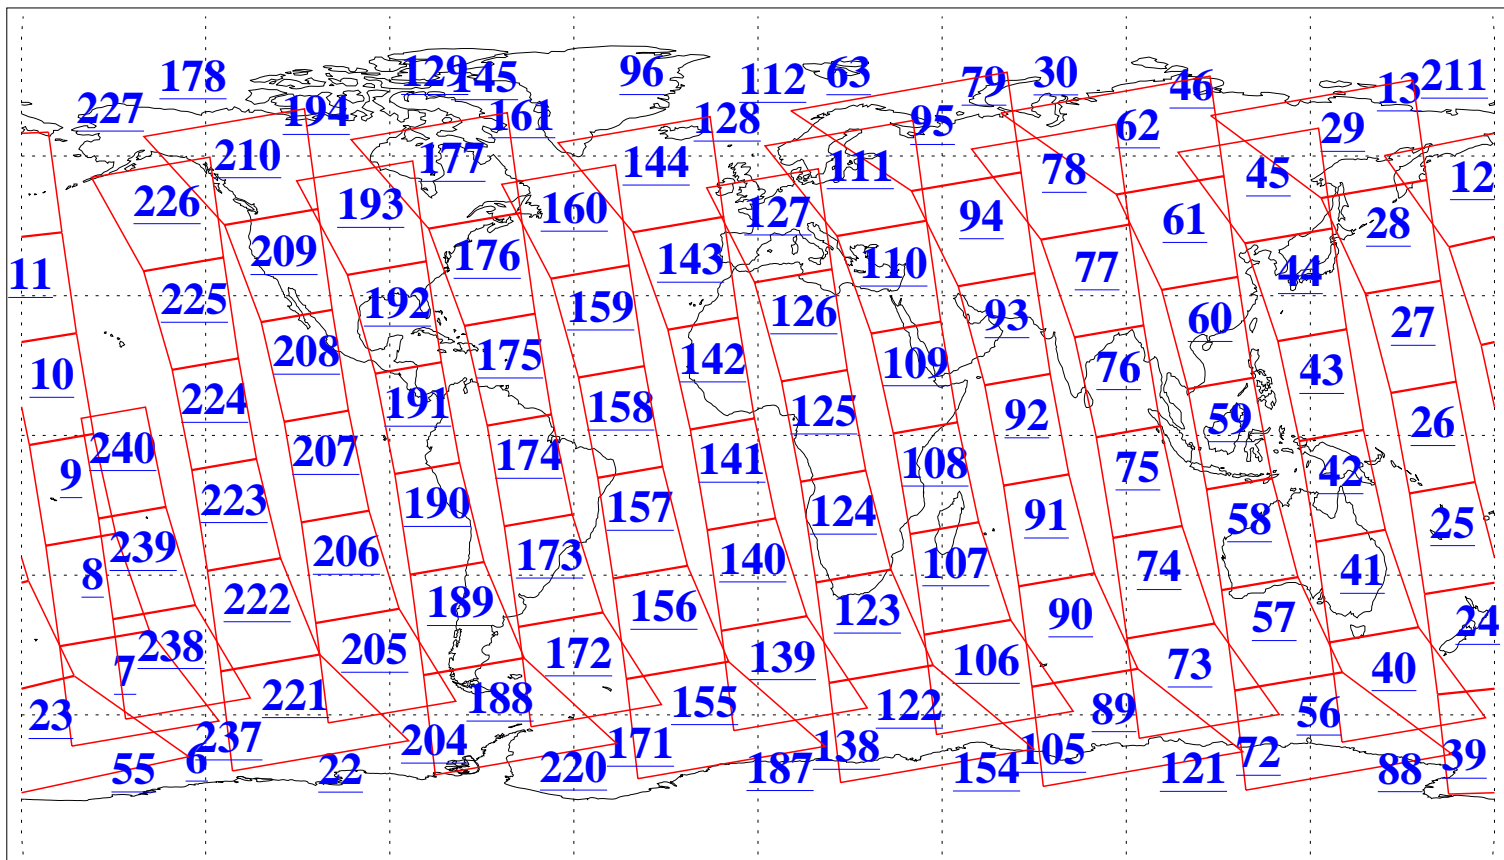

L1B Availability
AMSU Granules: 240
HSB Granules: 0
AIRS Granules: 240

21 Nov 2009
DoY 325
Aqua Day 2758
Granules: 1 to 120

Granules: 121 to 240

Legend: AMSU Available, HSB Available, AIRS Available

L1B Availability
AMSU Granules: 240
HSB Granules: 0
AIRS Granules: 240

21 Nov 2009
DoY 325
Aqua Day 2758
Ascending Granules

Descending Granules

Legend: AMSU Available, HSB Available, AIRS Available

L1B Availability
AMSU Granules: 240
HSB Granules: 0
AIRS Granules: 240

21 Nov 2009
DoY 325
Aqua Day 2758

Northern Hemisphere Granules

Southern Hemisphere Granules

Legend: AMSU Available, HSB Available, AIRS Available