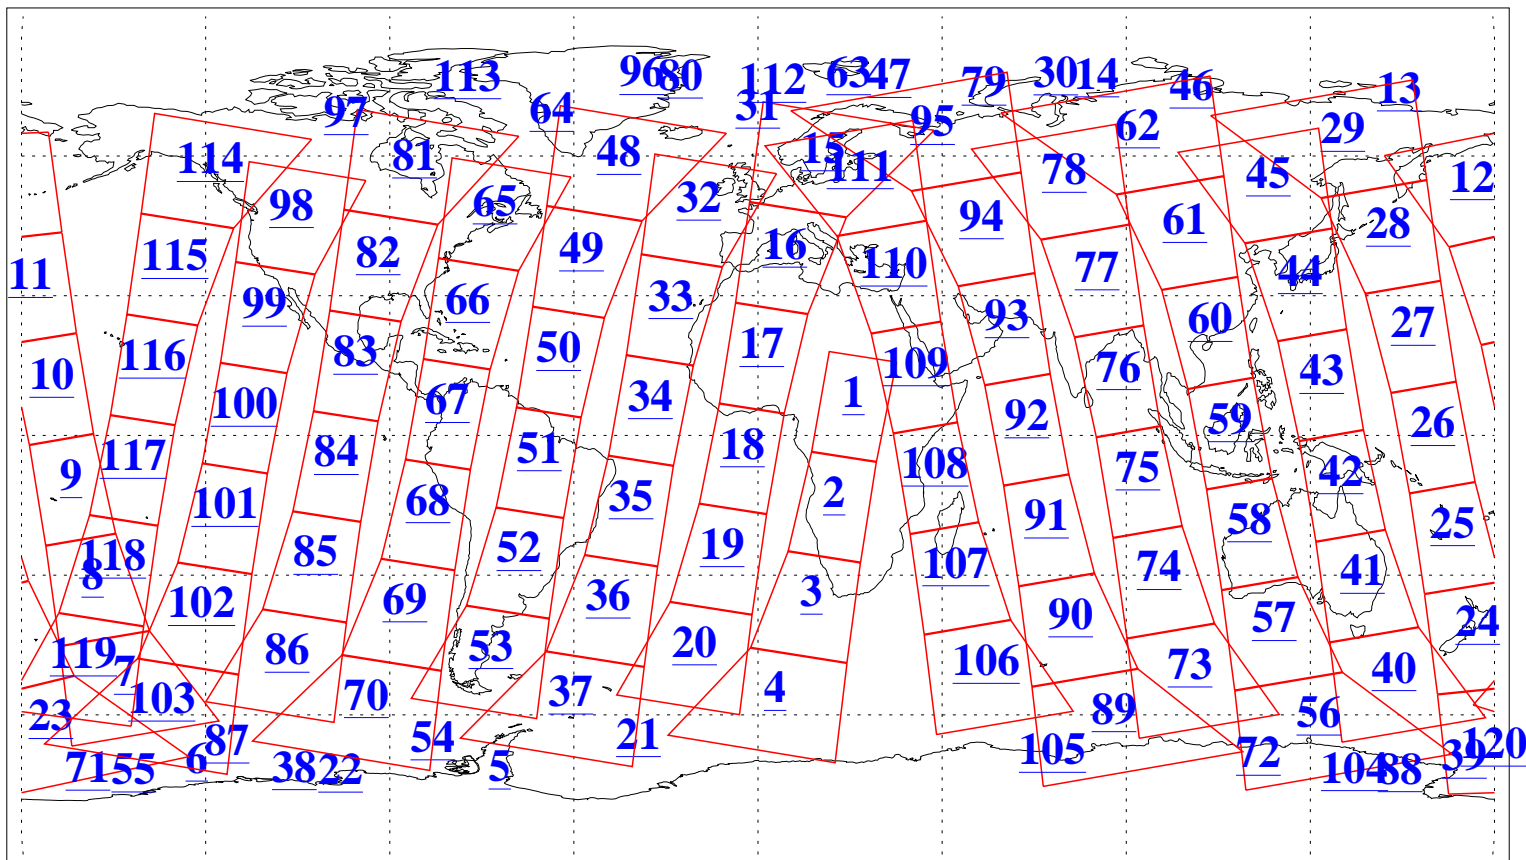

L1B Availability
AMSU Granules: 240
HSB Granules: 0
AIRS Granules: 240

21 Nov 2009
DoY 325
Aqua Day 2758
Granules: 1 to 120

Granules: 121 to 240

Legend: AMSU Available, HSB Available, AIRS Available

L1B Availability
AMSU Granules: 240
HSB Granules: 0
AIRS Granules: 240

21 Nov 2009
DoY 325
Aqua Day 2758
Ascending Granules

Descending Granules

Legend: AMSU Available, HSB Available, AIRS Available

L1B Availability
AMSU Granules: 240
HSB Granules: 0
AIRS Granules: 240

21 Nov 2009
DoY 325
Aqua Day 2758

Northern Hemisphere Granules

Southern Hemisphere Granules

Legend: AMSU Available, HSB Available, AIRS Available