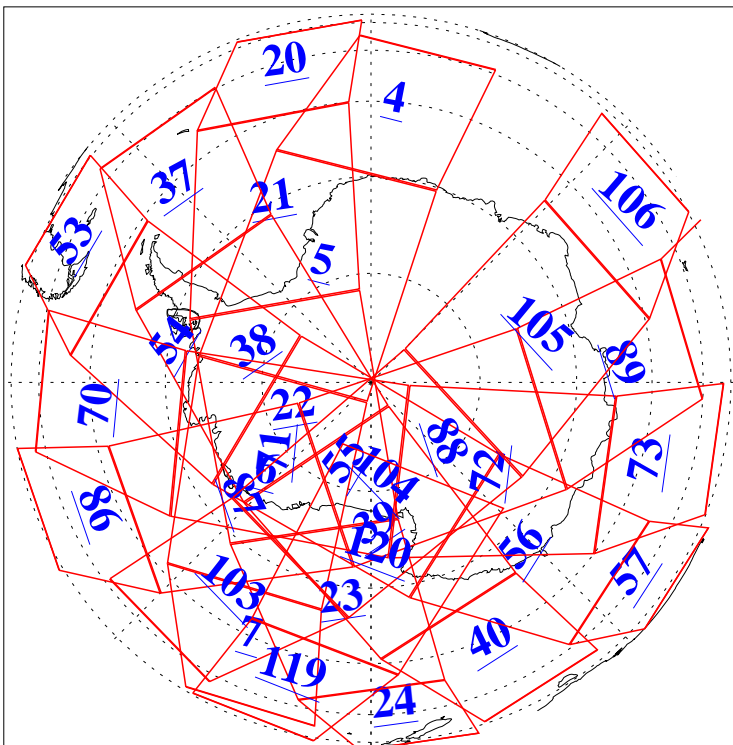

L1B Availability
AMSU Granules: 240
HSB Granules: 0
AIRS Granules: 240

21 Nov 2009
DoY 325
Aqua Day 2758
Granules: 1 to 120

Granules: 121 to 240

Legend: AMSU Available, HSB Available, AIRS Available

L1B Availability
AMSU Granules: 240
HSB Granules: 0
AIRS Granules: 240

21 Nov 2009
DoY 325
Aqua Day 2758
Ascending Granules

Descending Granules

Legend: AMSU Available, HSB Available, AIRS Available

L1B Availability
AMSU Granules: 240
HSB Granules: 0
AIRS Granules: 240

21 Nov 2009
DoY 325
Aqua Day 2758

Northern Hemisphere Granules

Southern Hemisphere Granules

Legend: AMSU Available, HSB Available, AIRS Available