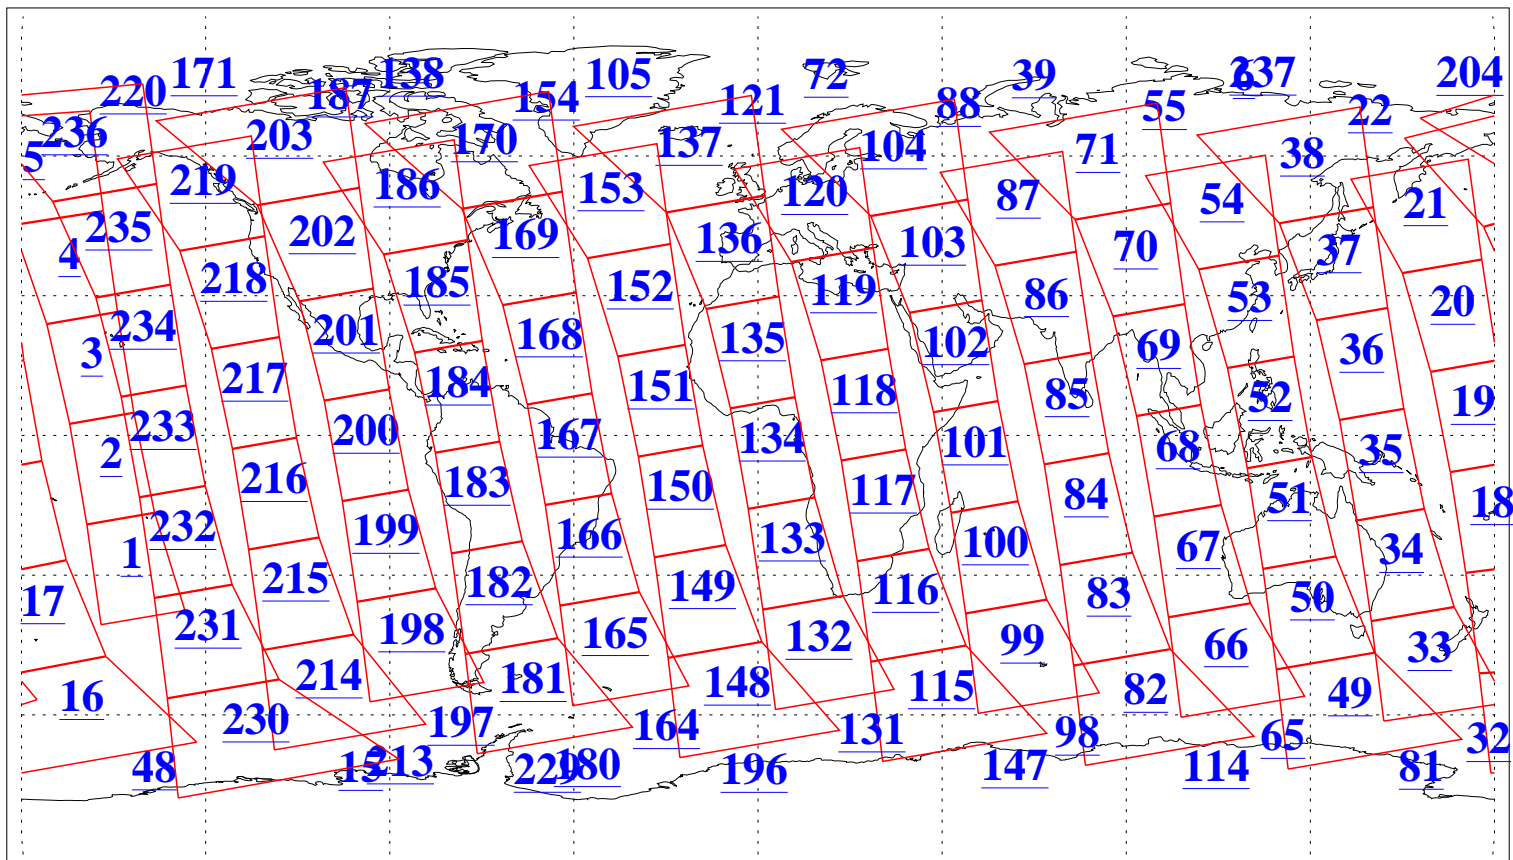

L1B Availability
AMSU Granules: 240
HSB Granules: 0
AIRS Granules: 240

20 Nov 2009
DoY 324
Aqua Day 2757
Granules: 1 to 120

Granules: 121 to 240

Legend: AMSU Available, HSB Available, AIRS Available

L1B Availability
AMSU Granules: 240
HSB Granules: 0
AIRS Granules: 240

20 Nov 2009
DoY 324
Aqua Day 2757

Ascending Granules

Descending Granules

Legend: AMSU Available, HSB Available, AIRS Available

L1B Availability
 AMSU Granules: 240
 HSB Granules: 0
 AIRS Granules: 240

20 Nov 2009
 DoY 324
 Aqua Day 2757

Northern Hemisphere Granules

Southern Hemisphere Granules

Legend: AMSU Available, HSB Available, AIRS Available