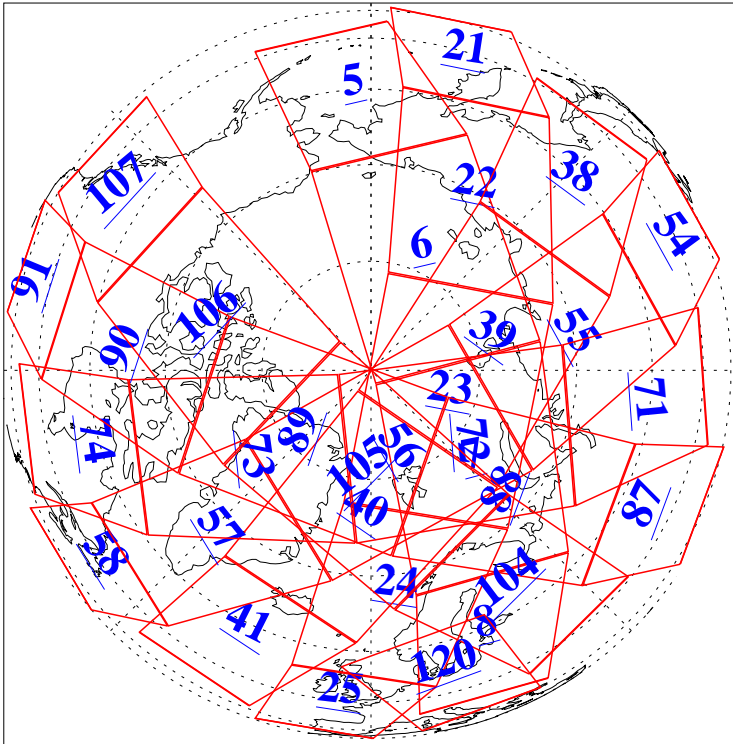

L1B Availability
AMSU Granules: 240
HSB Granules: 0
AIRS Granules: 240

20 Nov 2009
DoY 324
Aqua Day 2757
Granules: 1 to 120

Granules: 121 to 240

Legend: AMSU Available, HSB Available, AIRS Available

L1B Availability
AMSU Granules: 240
HSB Granules: 0
AIRS Granules: 240

20 Nov 2009
DoY 324
Aqua Day 2757

Ascending Granules

Descending Granules

Legend: AMSU Available, HSB Available, AIRS Available

L1B Availability
 AMSU Granules: 240
 HSB Granules: 0
 AIRS Granules: 240

20 Nov 2009
 DoY 324
 Aqua Day 2757

Northern Hemisphere Granules

Southern Hemisphere Granules

Legend: AMSU Available, HSB Available, AIRS Available