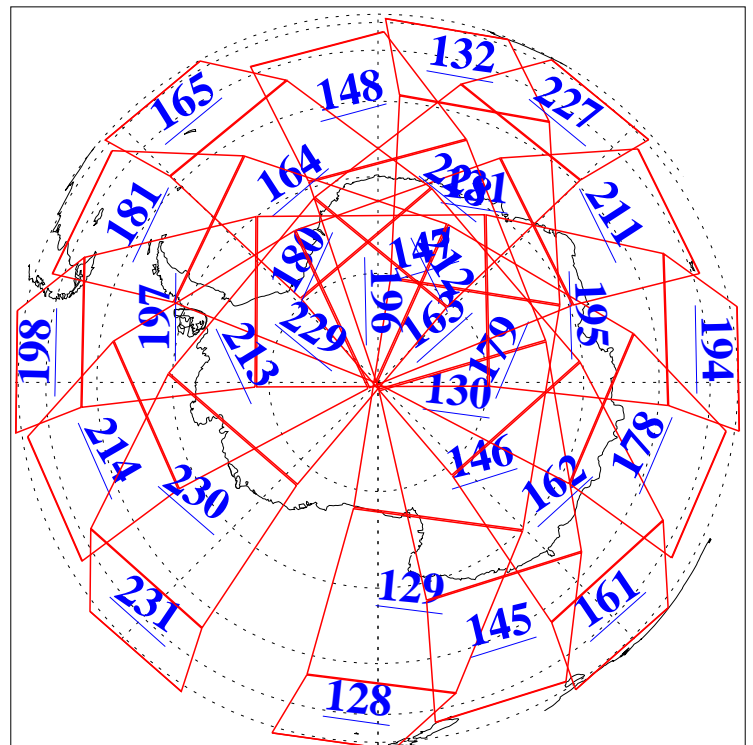

L1B Availability
AMSU Granules: 240
HSB Granules: 0
AIRS Granules: 240

20 Nov 2009
DoY 324
Aqua Day 2757
Granules: 1 to 120

Granules: 121 to 240

Legend: AMSU Available, HSB Available, AIRS Available

L1B Availability
AMSU Granules: 240
HSB Granules: 0
AIRS Granules: 240

20 Nov 2009
DoY 324
Aqua Day 2757

Ascending Granules

Descending Granules

Legend: AMSU Available, HSB Available, AIRS Available

L1B Availability
 AMSU Granules: 240
 HSB Granules: 0
 AIRS Granules: 240

20 Nov 2009
 DoY 324
 Aqua Day 2757

Northern Hemisphere Granules

Southern Hemisphere Granules

Legend: AMSU Available, HSB Available, AIRS Available