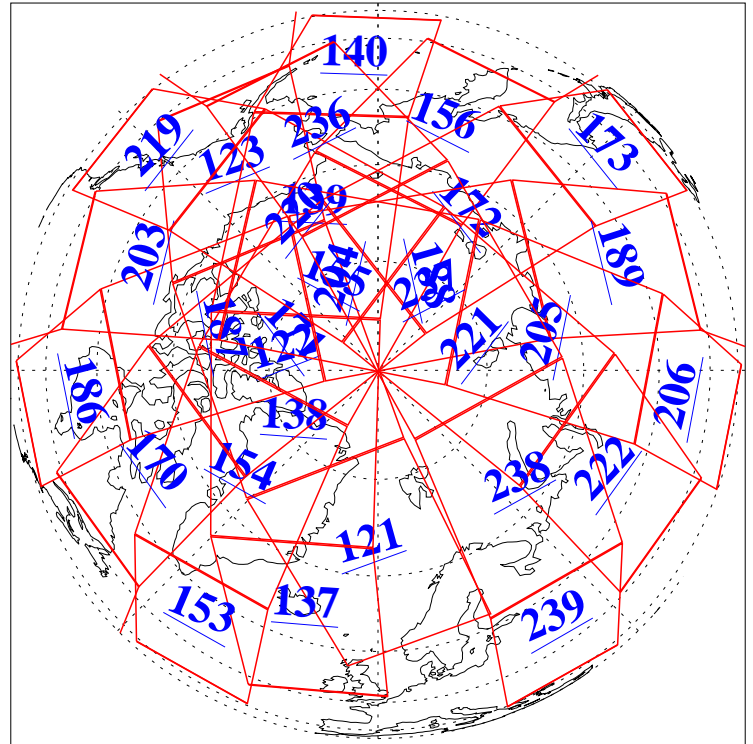

L1B Availability
AMSU Granules: 240
HSB Granules: 0
AIRS Granules: 240

20 Nov 2009
DoY 324
Aqua Day 2757
Granules: 1 to 120

Granules: 121 to 240

Legend: AMSU Available, HSB Available, AIRS Available

L1B Availability
AMSU Granules: 240
HSB Granules: 0
AIRS Granules: 240

20 Nov 2009
DoY 324
Aqua Day 2757

Ascending Granules

Descending Granules

Legend: AMSU Available, HSB Available, AIRS Available

L1B Availability
 AMSU Granules: 240
 HSB Granules: 0
 AIRS Granules: 240

20 Nov 2009
 DoY 324
 Aqua Day 2757

Northern Hemisphere Granules

Southern Hemisphere Granules

Legend: AMSU Available, HSB Available, AIRS Available