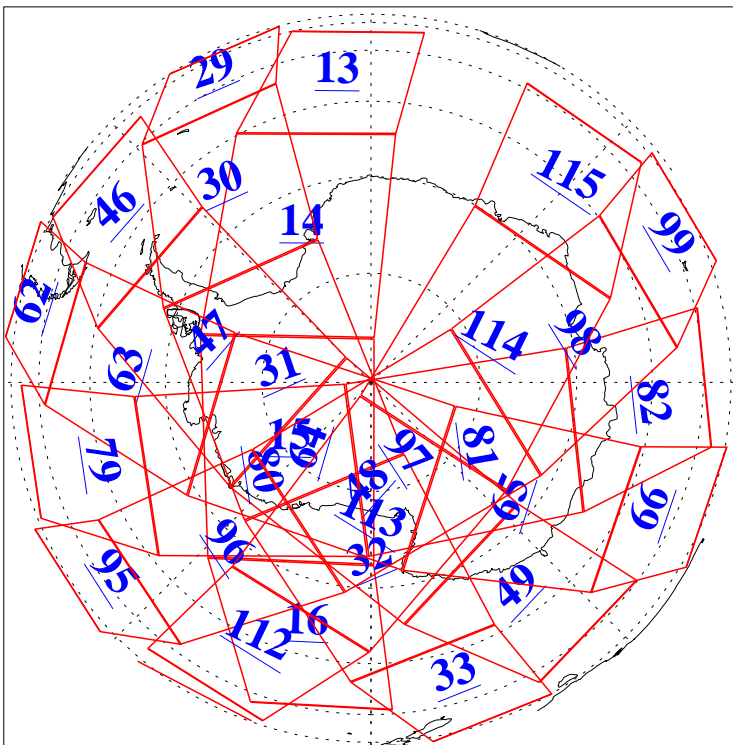

L1B Availability
AMSU Granules: 240
HSB Granules: 0
AIRS Granules: 240

20 Nov 2009
DoY 324
Aqua Day 2757
Granules: 1 to 120

Granules: 121 to 240

Legend: AMSU Available, HSB Available, AIRS Available

L1B Availability
AMSU Granules: 240
HSB Granules: 0
AIRS Granules: 240

20 Nov 2009
DoY 324
Aqua Day 2757

Ascending Granules

Descending Granules

Legend: AMSU Available, HSB Available, AIRS Available

L1B Availability
 AMSU Granules: 240
 HSB Granules: 0
 AIRS Granules: 240

20 Nov 2009
 DoY 324
 Aqua Day 2757

Northern Hemisphere Granules

Southern Hemisphere Granules

Legend: AMSU Available, HSB Available, AIRS Available