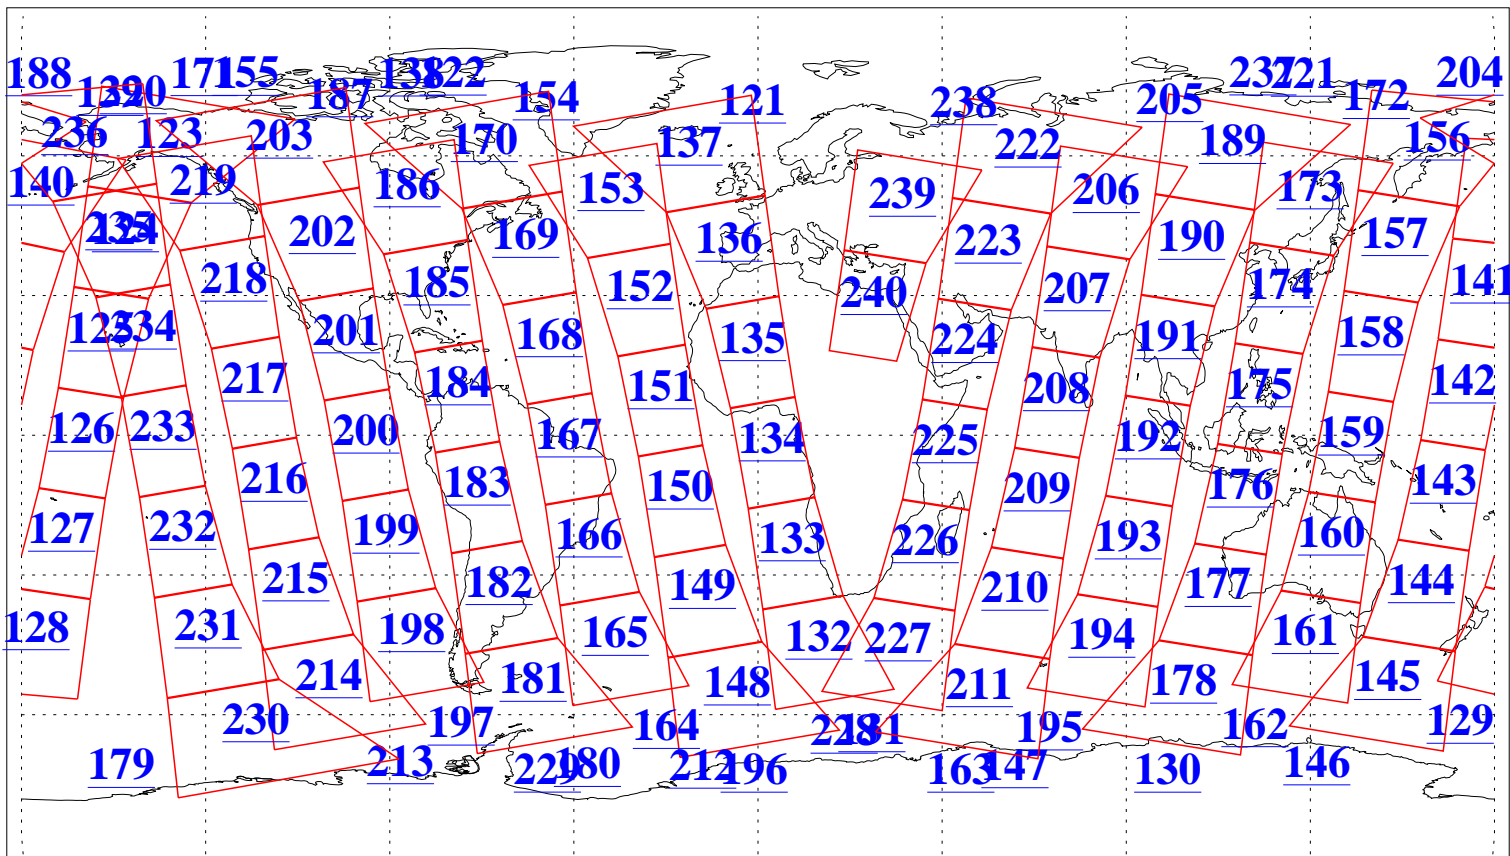

L1B Availability
AMSU Granules: 240
HSB Granules: 0
AIRS Granules: 240

20 Nov 2009
DoY 324
Aqua Day 2757
Granules: 1 to 120

Granules: 121 to 240

Legend: AMSU Available, HSB Available, AIRS Available

L1B Availability
AMSU Granules: 240
HSB Granules: 0
AIRS Granules: 240

20 Nov 2009
DoY 324
Aqua Day 2757

Ascending Granules

Descending Granules

Legend: AMSU Available, HSB Available, AIRS Available

L1B Availability
 AMSU Granules: 240
 HSB Granules: 0
 AIRS Granules: 240

20 Nov 2009
 DoY 324
 Aqua Day 2757