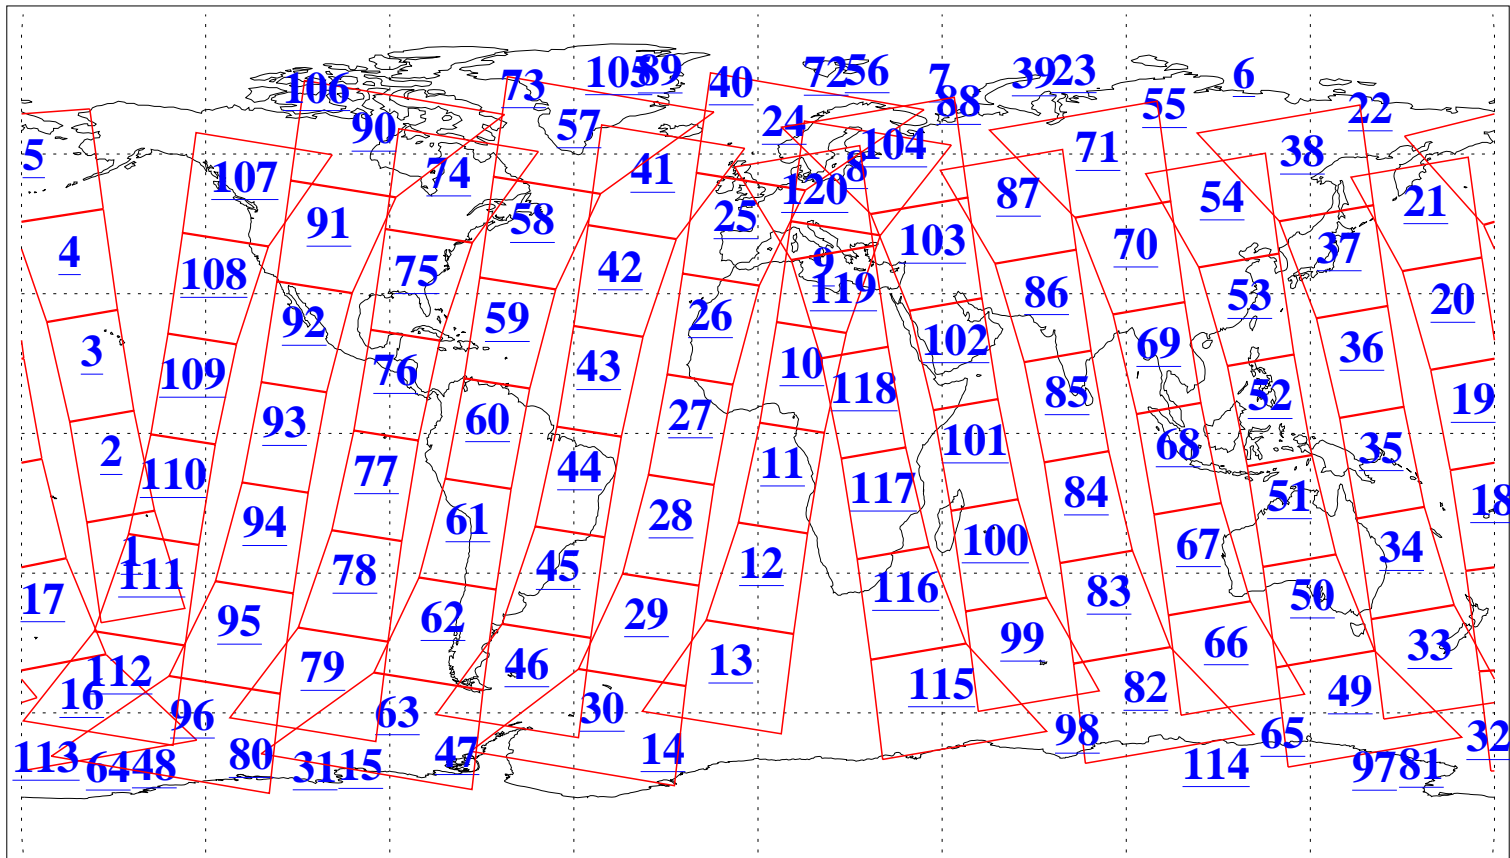

L1B Availability
AMSU Granules: 240
HSB Granules: 0
AIRS Granules: 240

20 Nov 2009
DoY 324
Aqua Day 2757
Granules: 1 to 120

Granules: 121 to 240

Legend: AMSU Available, HSB Available, AIRS Available

L1B Availability
AMSU Granules: 240
HSB Granules: 0
AIRS Granules: 240

20 Nov 2009
DoY 324
Aqua Day 2757

Ascending Granules

Descending Granules

Legend: AMSU Available, HSB Available, AIRS Available

L1B Availability
 AMSU Granules: 240
 HSB Granules: 0
 AIRS Granules: 240

20 Nov 2009
 DoY 324
 Aqua Day 2757

Northern Hemisphere Granules

Southern Hemisphere Granules

Legend: AMSU Available, HSB Available, AIRS Available