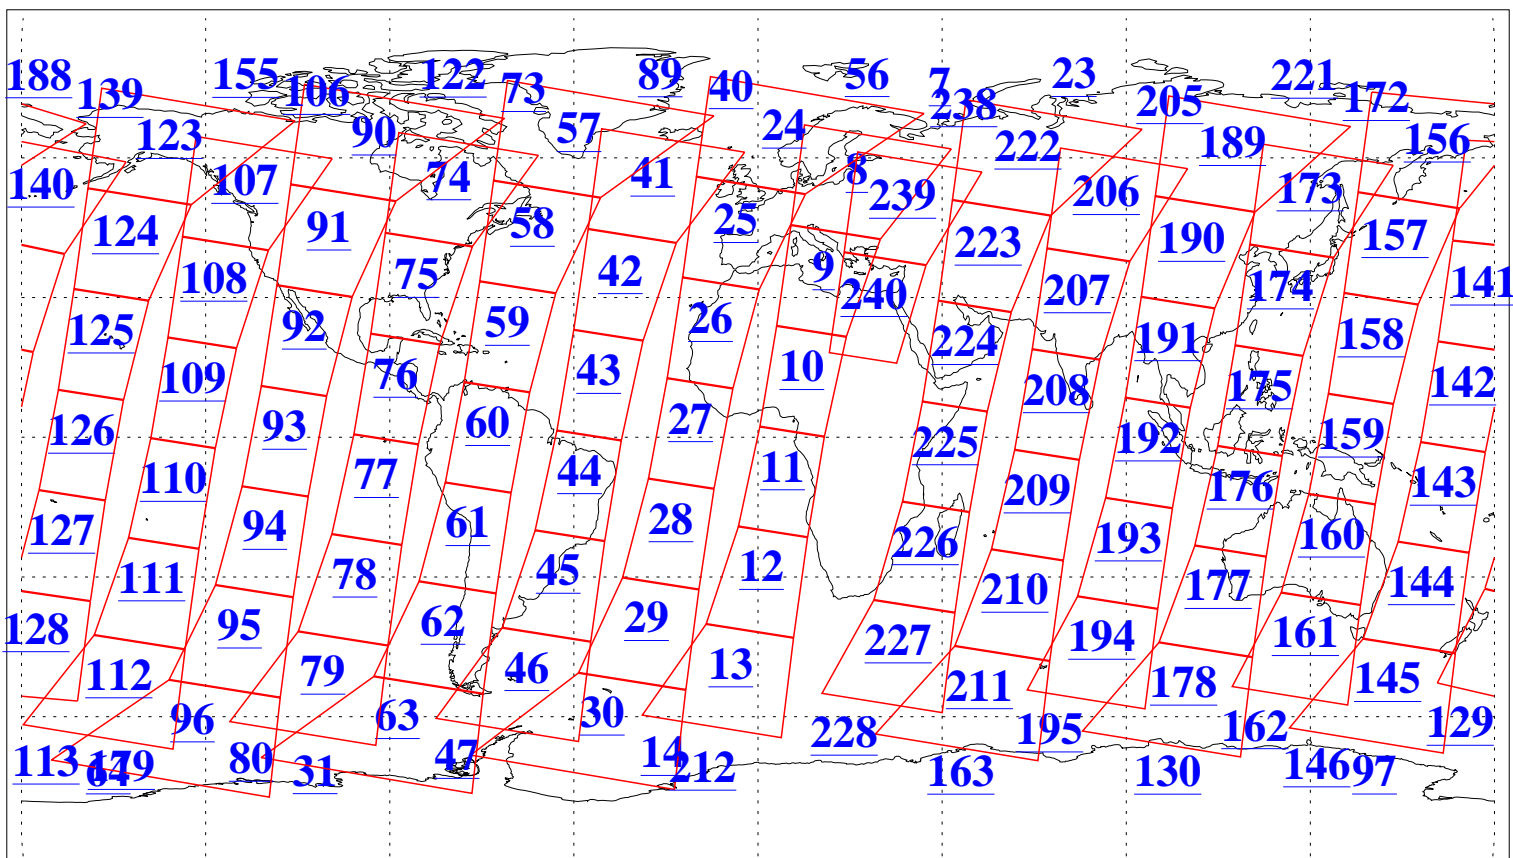

L1B Availability
AMSU Granules: 240
HSB Granules: 0
AIRS Granules: 240

20 Nov 2009
DoY 324
Aqua Day 2757
Granules: 1 to 120

Granules: 121 to 240

Legend: AMSU Available, HSB Available, AIRS Available

L1B Availability
AMSU Granules: 240
HSB Granules: 0
AIRS Granules: 240

20 Nov 2009
DoY 324
Aqua Day 2757

Ascending Granules

Descending Granules

Legend: AMSU Available, HSB Available, AIRS Available

L1B Availability
 AMSU Granules: 240
 HSB Granules: 0
 AIRS Granules: 240

20 Nov 2009
 DoY 324
 Aqua Day 2757

Northern Hemisphere Granules

Southern Hemisphere Granules

Legend: AMSU Available, HSB Available, AIRS Available