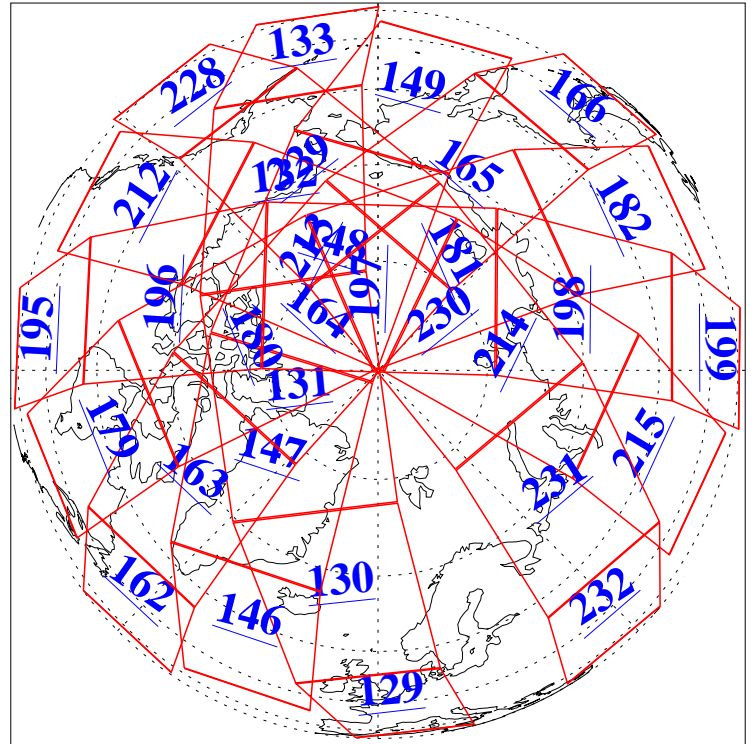

19 Nov 2009
DoY 323
Aqua Day 2756
Ascending Granules

Descending Granules

Legend: AMSU Available, HSB Available, AIRS Available

L1B Availability
AMSU Granules: 240
HSB Granules: 0
AIRS Granules: 240

19 Nov 2009
DoY 323
Aqua Day 2756

Northern Hemisphere Granules

Southern Hemisphere Granules

Legend: AMSU Available, HSB Available, AIRS Available