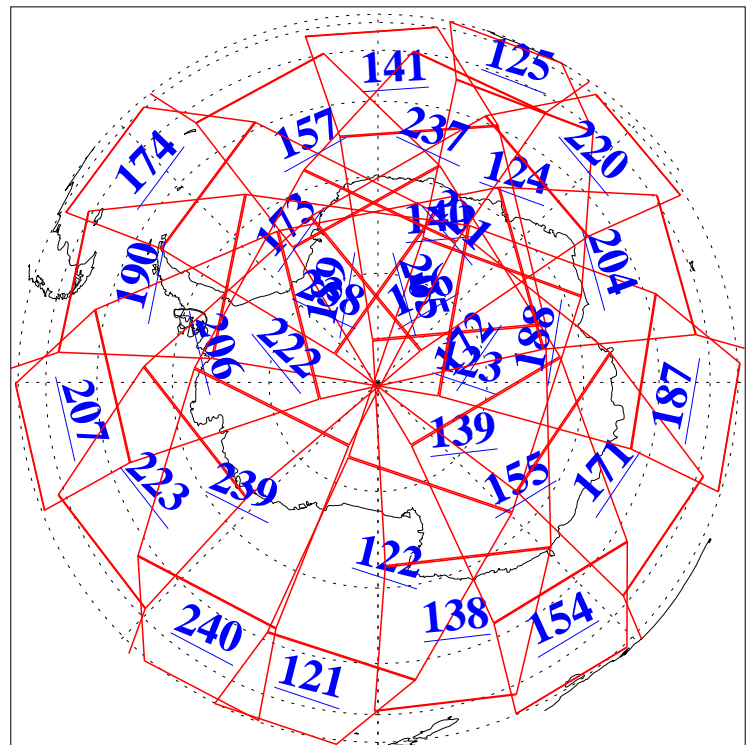

L1B Availability
AMSU Granules: 240
HSB Granules: 0
AIRS Granules: 240

19 Nov 2009
DoY 323
Aqua Day 2756
Granules: 1 to 120

Granules: 121 to 240

Legend: AMSU Available, HSB Available, AIRS Available

L1B Availability
AMSU Granules: 240
HSB Granules: 0
AIRS Granules: 240

19 Nov 2009
DoY 323
Aqua Day 2756
Ascending Granules

Descending Granules

Legend: AMSU Available, HSB Available, AIRS Available

L1B Availability
AMSU Granules: 240
HSB Granules: 0
AIRS Granules: 240

19 Nov 2009
DoY 323
Aqua Day 2756

Northern Hemisphere Granules

Southern Hemisphere Granules

Legend: AMSU Available, HSB Available, AIRS Available