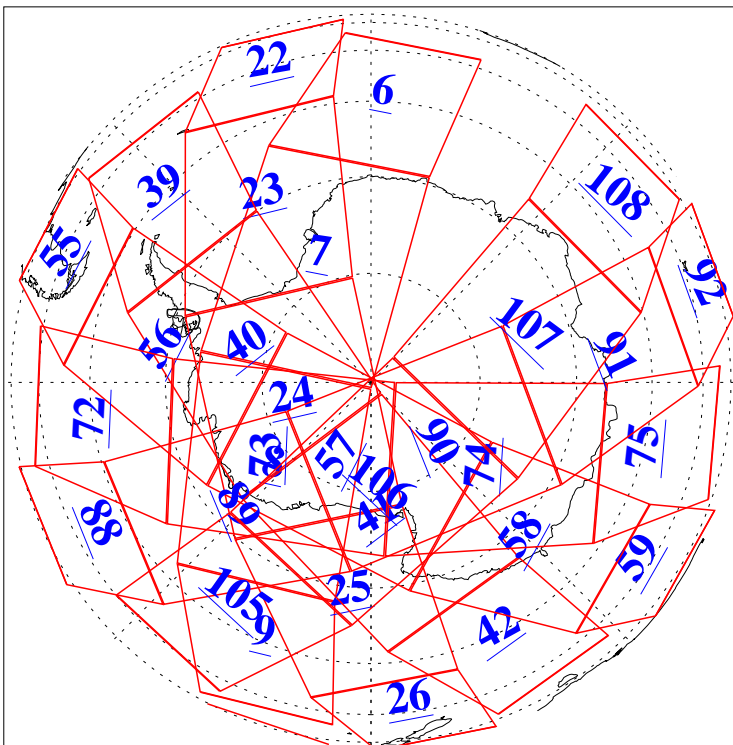

L1B Availability
AMSU Granules: 240
HSB Granules: 0
AIRS Granules: 240

19 Nov 2009
DoY 323
Aqua Day 2756
Granules: 1 to 120

Granules: 121 to 240

Legend: AMSU Available, HSB Available, AIRS Available

L1B Availability
AMSU Granules: 240
HSB Granules: 0
AIRS Granules: 240

19 Nov 2009
DoY 323
Aqua Day 2756
Ascending Granules

Descending Granules

Legend: AMSU Available, HSB Available, AIRS Available

L1B Availability
AMSU Granules: 240
HSB Granules: 0
AIRS Granules: 240

19 Nov 2009
DoY 323
Aqua Day 2756

Northern Hemisphere Granules

Southern Hemisphere Granules

Legend: AMSU Available, HSB Available, AIRS Available