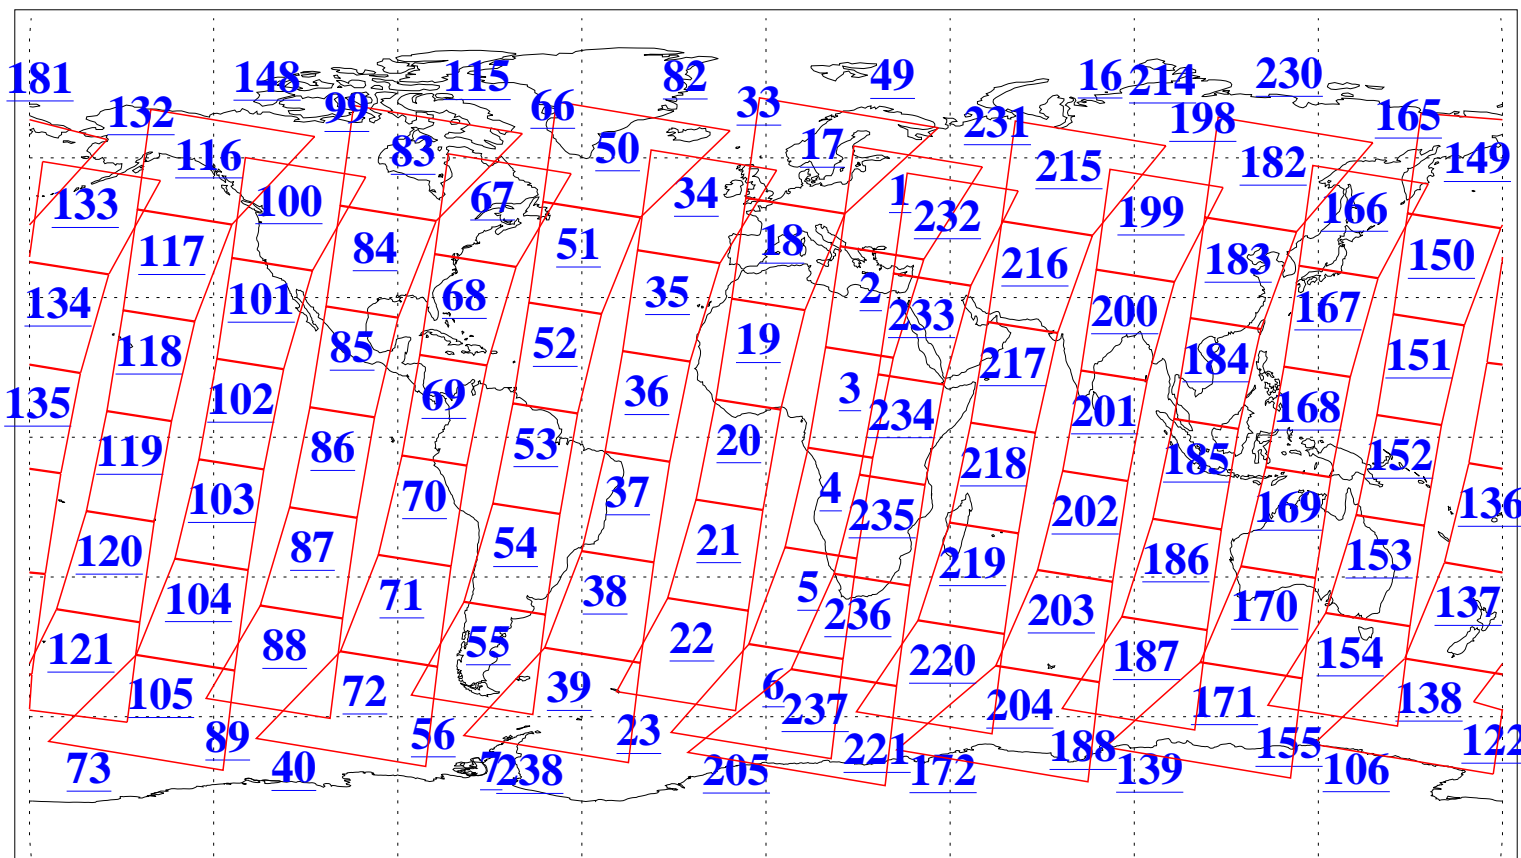

L1B Availability
AMSU Granules: 240
HSB Granules: 0
AIRS Granules: 240

19 Nov 2009
DoY 323
Aqua Day 2756
Granules: 1 to 120

Granules: 121 to 240

Legend: AMSU Available, HSB Available, AIRS Available

L1B Availability
AMSU Granules: 240
HSB Granules: 0
AIRS Granules: 240

19 Nov 2009
DoY 323
Aqua Day 2756
Ascending Granules

Descending Granules

Legend: AMSU Available, HSB Available, AIRS Available

L1B Availability
AMSU Granules: 240
HSB Granules: 0
AIRS Granules: 240

19 Nov 2009
DoY 323
Aqua Day 2756

Northern Hemisphere Granules

Southern Hemisphere Granules

Legend: AMSU Available, HSB Available, AIRS Available