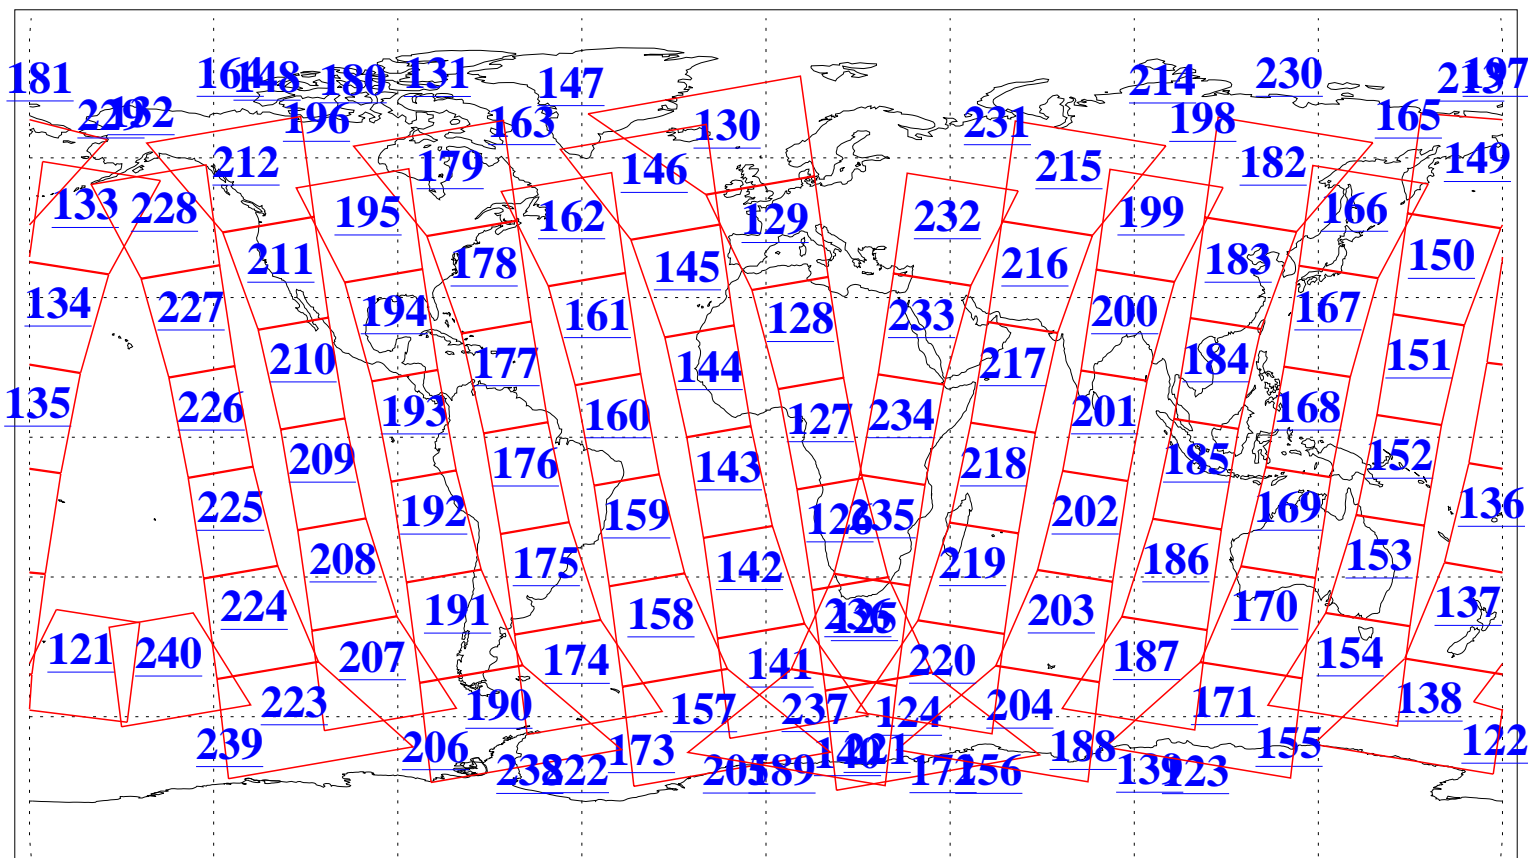

L1B Availability
AMSU Granules: 240
HSB Granules: 0
AIRS Granules: 240

19 Nov 2009
DoY 323
Aqua Day 2756
Granules: 1 to 120

Granules: 121 to 240

Legend: AMSU Available, HSB Available, AIRS Available

L1B Availability
AMSU Granules: 240
HSB Granules: 0
AIRS Granules: 240

19 Nov 2009
DoY 323
Aqua Day 2756
Ascending Granules

Descending Granules

Legend: AMSU Available, HSB Available, AIRS Available

L1B Availability
AMSU Granules: 240
HSB Granules: 0
AIRS Granules: 240

19 Nov 2009
DoY 323
Aqua Day 2756

Northern Hemisphere Granules

Southern Hemisphere Granules

Legend: AMSU Available, HSB Available, AIRS Available