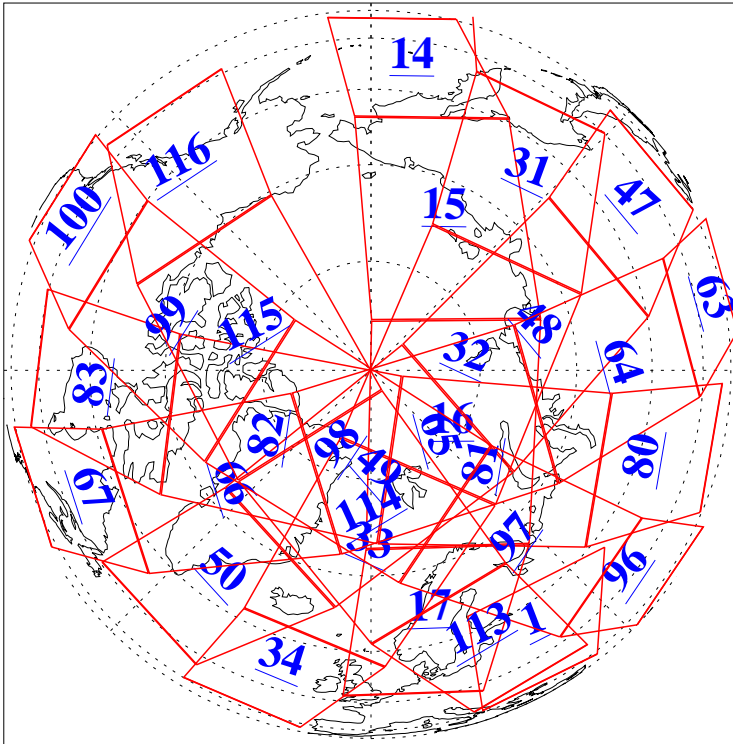

L1B Availability
AMSU Granules: 240
HSB Granules: 0
AIRS Granules: 240

19 Nov 2009
DoY 323
Aqua Day 2756
Granules: 1 to 120

Granules: 121 to 240

Legend: AMSU Available, HSB Available, AIRS Available

L1B Availability
AMSU Granules: 240
HSB Granules: 0
AIRS Granules: 240

19 Nov 2009
DoY 323
Aqua Day 2756
Ascending Granules

Descending Granules

Legend: AMSU Available, HSB Available, AIRS Available

L1B Availability
AMSU Granules: 240
HSB Granules: 0
AIRS Granules: 240

19 Nov 2009
DoY 323
Aqua Day 2756

Northern Hemisphere Granules

Southern Hemisphere Granules

Legend: AMSU Available, HSB Available, AIRS Available