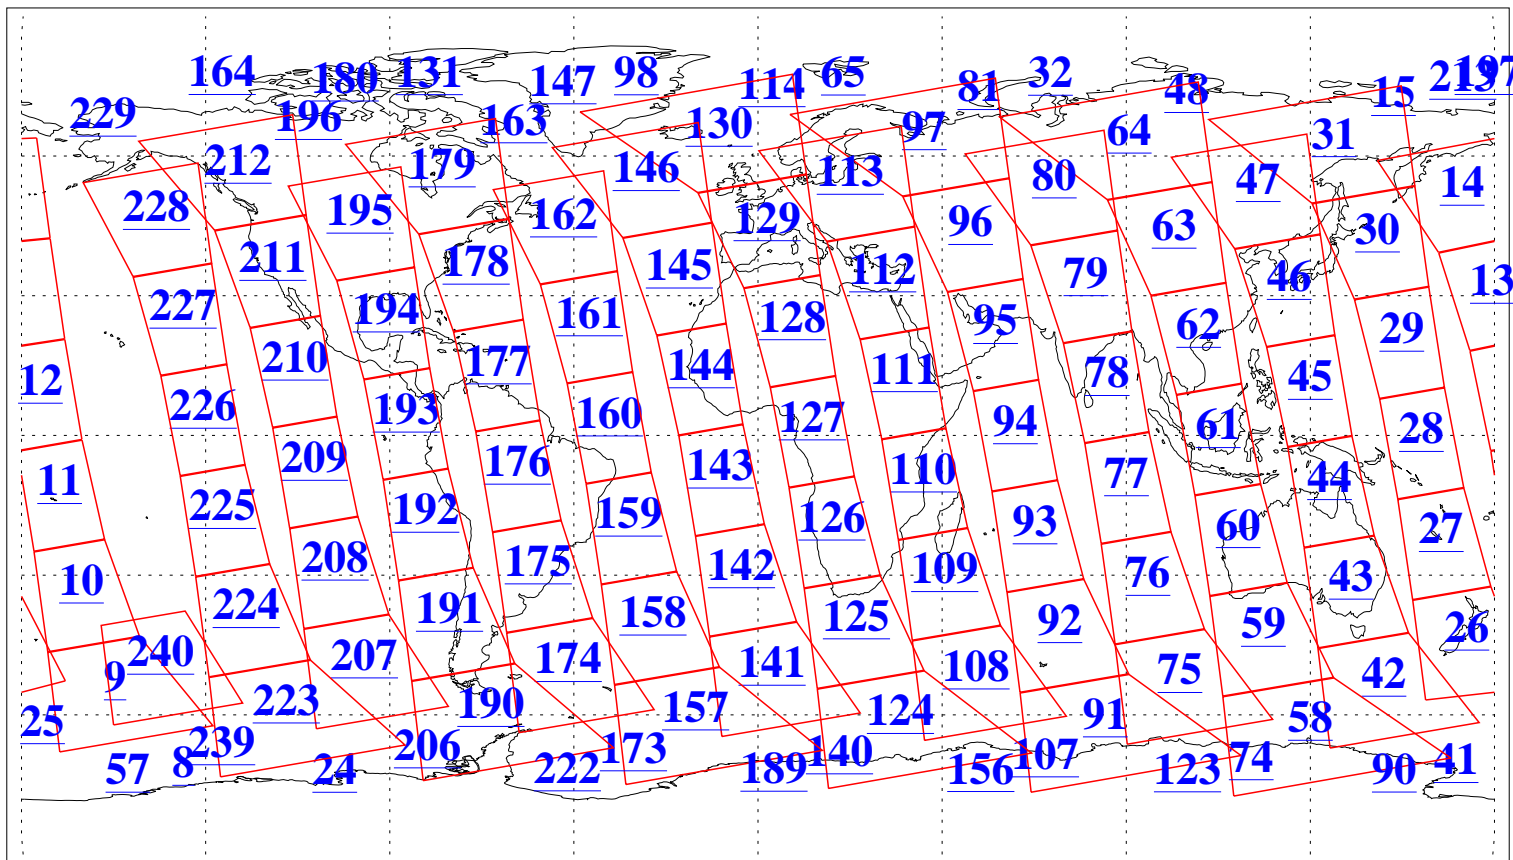

L1B Availability
AMSU Granules: 240
HSB Granules: 0
AIRS Granules: 240

19 Nov 2009
DoY 323
Aqua Day 2756
Granules: 1 to 120

Granules: 121 to 240

Legend: AMSU Available, HSB Available, AIRS Available

L1B Availability
AMSU Granules: 240
HSB Granules: 0
AIRS Granules: 240

19 Nov 2009
DoY 323
Aqua Day 2756
Ascending Granules

Descending Granules

Legend: AMSU Available, HSB Available, AIRS Available

L1B Availability
AMSU Granules: 240
HSB Granules: 0
AIRS Granules: 240

19 Nov 2009
DoY 323
Aqua Day 2756