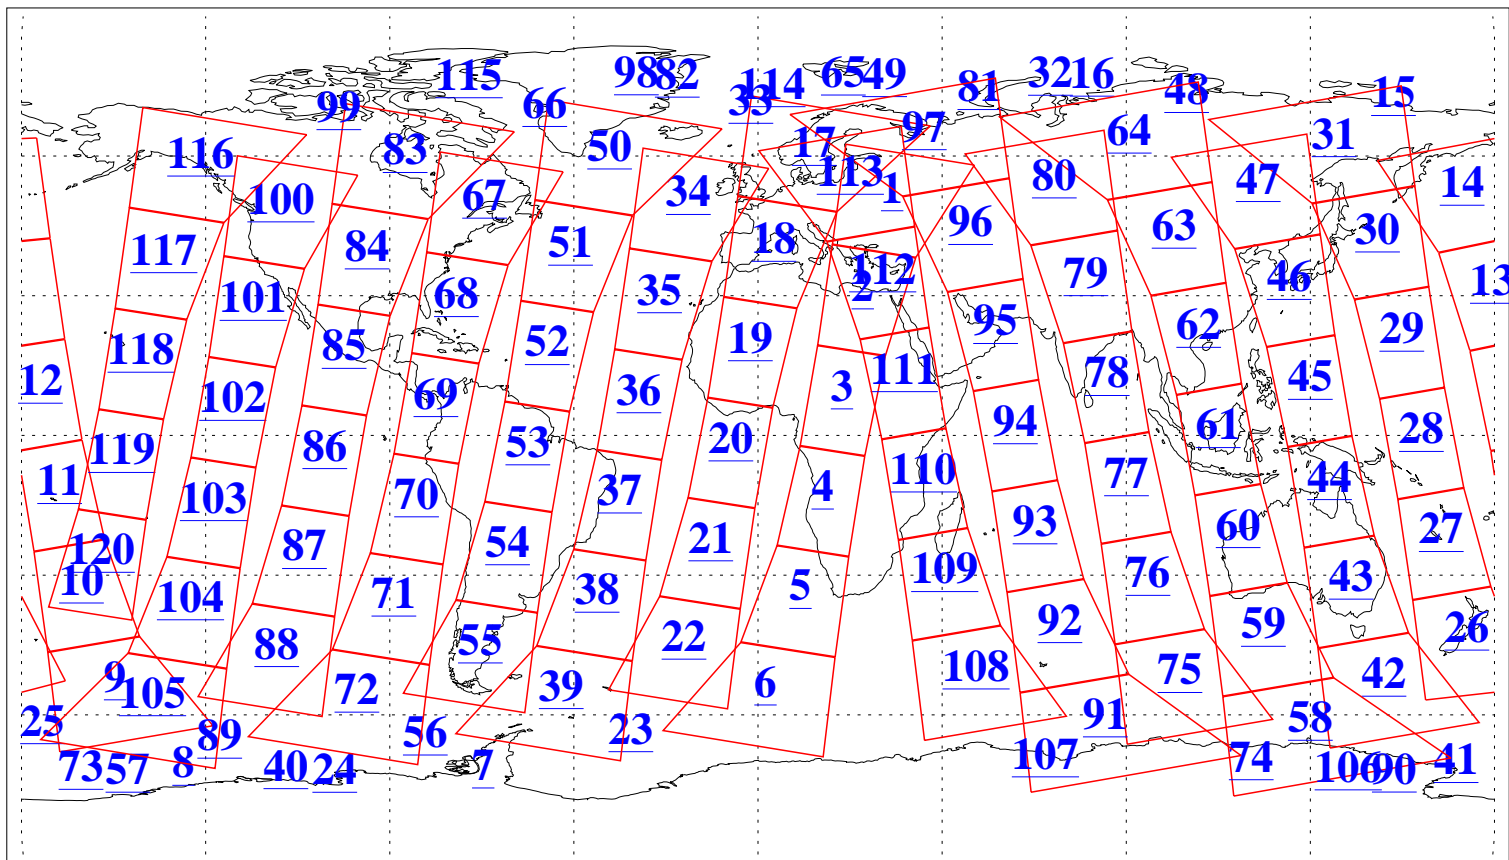

L1B Availability
AMSU Granules: 240
HSB Granules: 0
AIRS Granules: 240

19 Nov 2009
DoY 323
Aqua Day 2756
Granules: 1 to 120

Granules: 121 to 240

Legend: AMSU Available, HSB Available, AIRS Available

L1B Availability
AMSU Granules: 240
HSB Granules: 0
AIRS Granules: 240

19 Nov 2009
DoY 323
Aqua Day 2756
Ascending Granules

Descending Granules

Legend: AMSU Available, HSB Available, AIRS Available

L1B Availability
AMSU Granules: 240
HSB Granules: 0
AIRS Granules: 240

19 Nov 2009
DoY 323
Aqua Day 2756

Northern Hemisphere Granules

Southern Hemisphere Granules

Legend: AMSU Available, HSB Available, AIRS Available