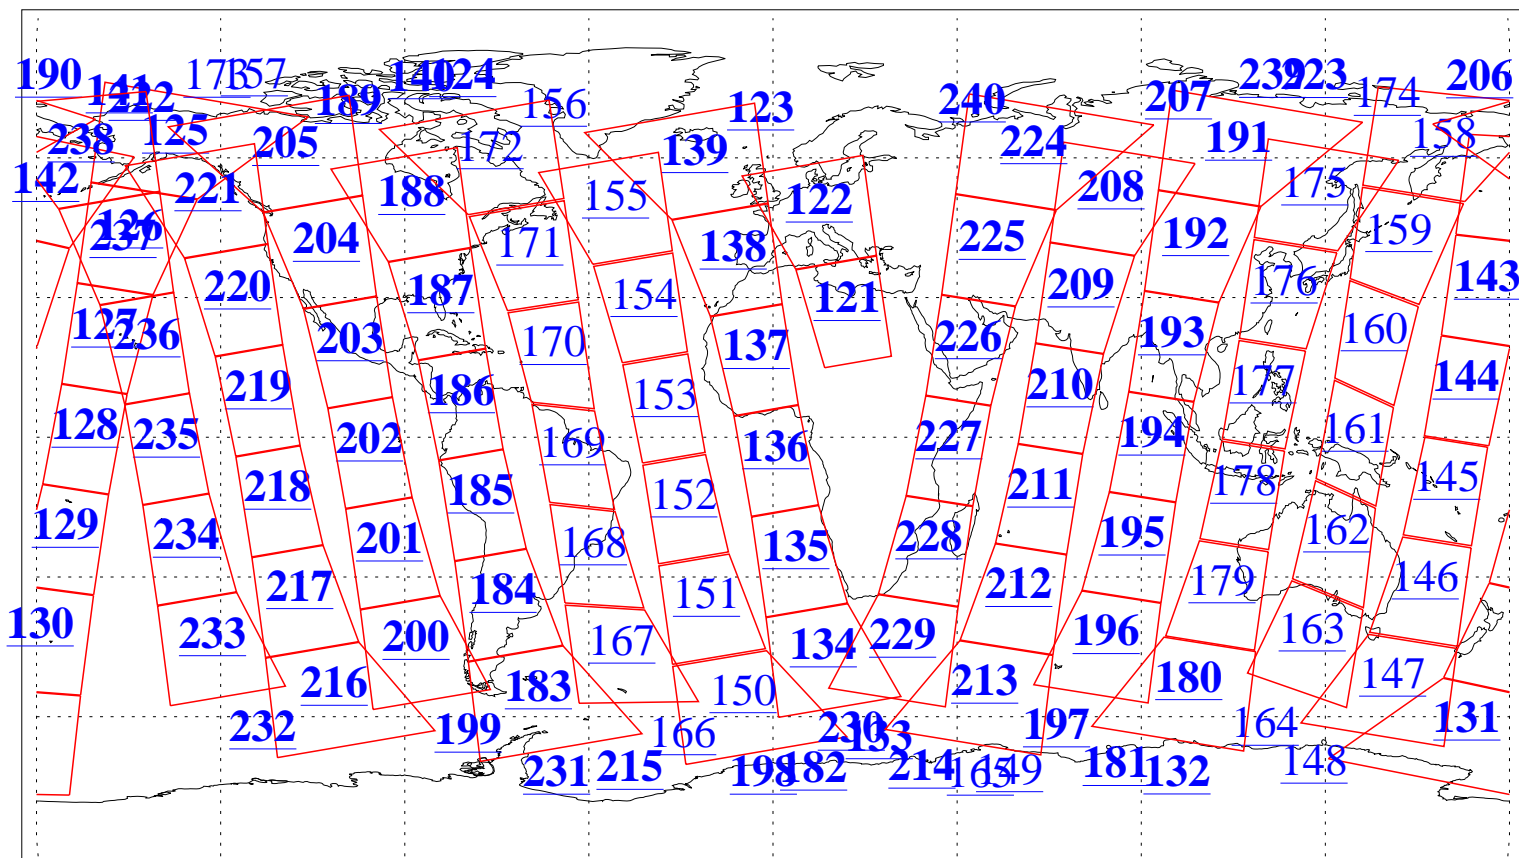

L1B Availability  
AMSU Granules: 240  
HSB Granules: 0  
AIRS Granules: 205

18 Nov 2009  
DoY 322  
Aqua Day 2755  
Granules: 1 to 120

Granules: 121 to 240

Legend: AMSU Available, HSB Available, AIRS Available

L1B Availability  
AMSU Granules: 240  
HSB Granules: 0  
AIRS Granules: 205

18 Nov 2009  
DoY 322  
Aqua Day 2755

Ascending Granules

Descending Granules

Legend: AMSU Available, HSB Available, AIRS Available