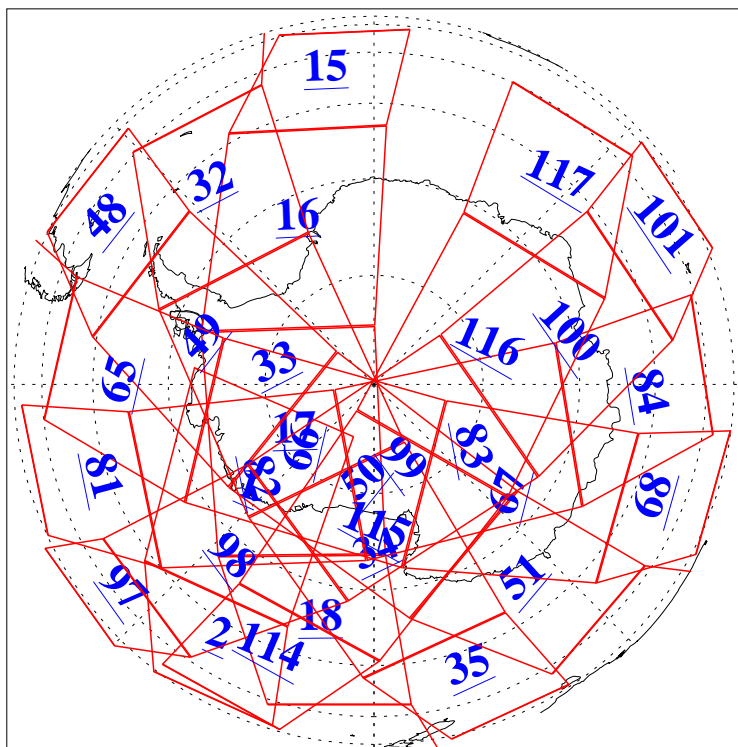

Legend: AMSU Available, HSB Available, AIRS Available