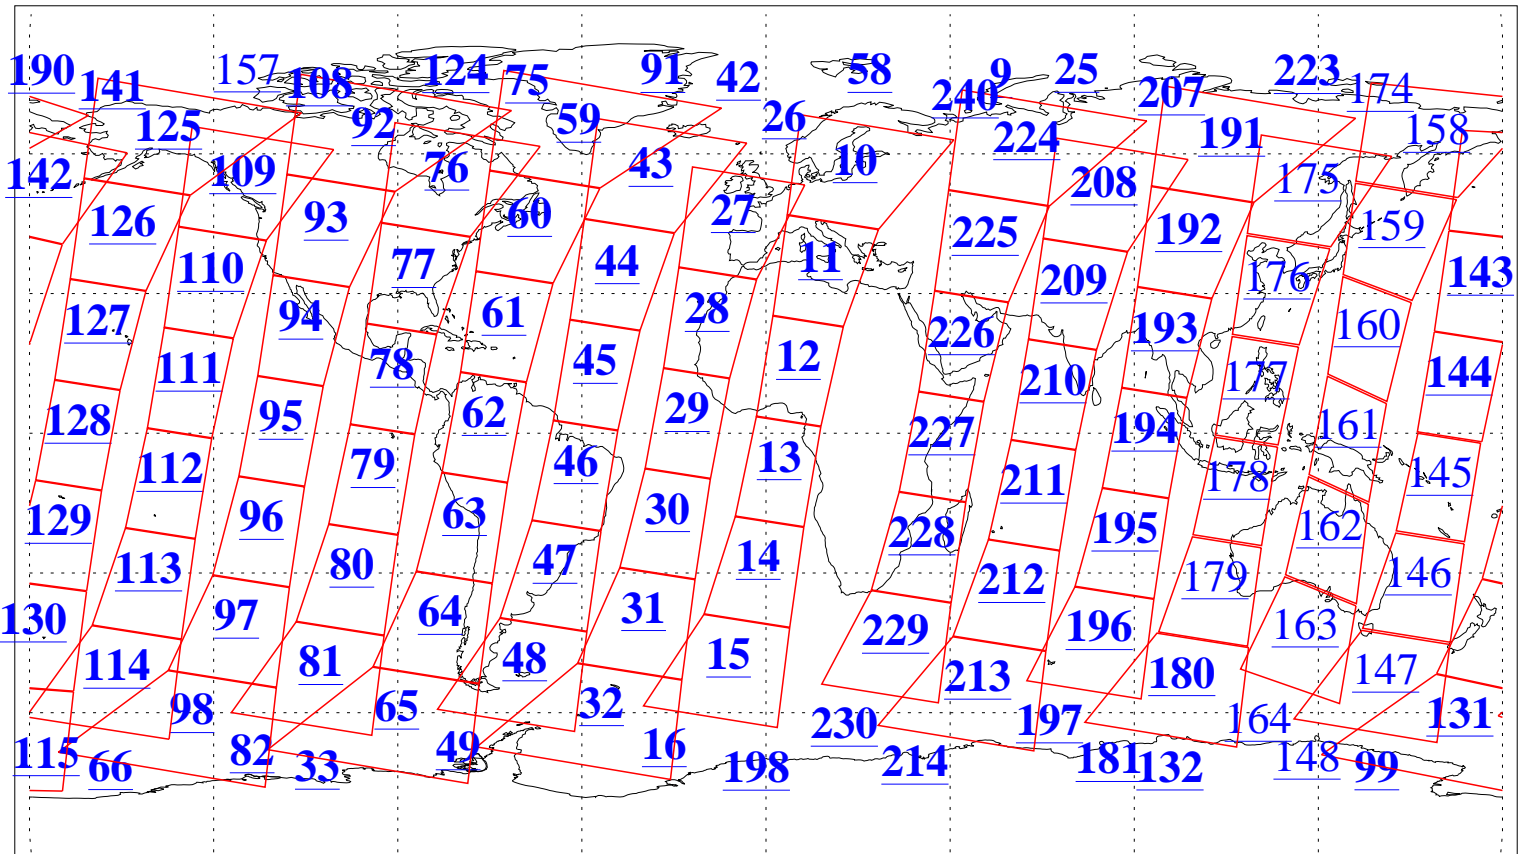

L1B Availability  
AMSU Granules: 240  
HSB Granules: 0  
AIRS Granules: 205

18 Nov 2009  
DoY 322  
Aqua Day 2755  
Granules: 1 to 120

Granules: 121 to 240

Legend: AMSU Available, HSB Available, AIRS Available

L1B Availability  
AMSU Granules: 240  
HSB Granules: 0  
AIRS Granules: 205

18 Nov 2009  
DoY 322  
Aqua Day 2755

Ascending Granules

Descending Granules

Legend: AMSU Available, HSB Available, AIRS Available