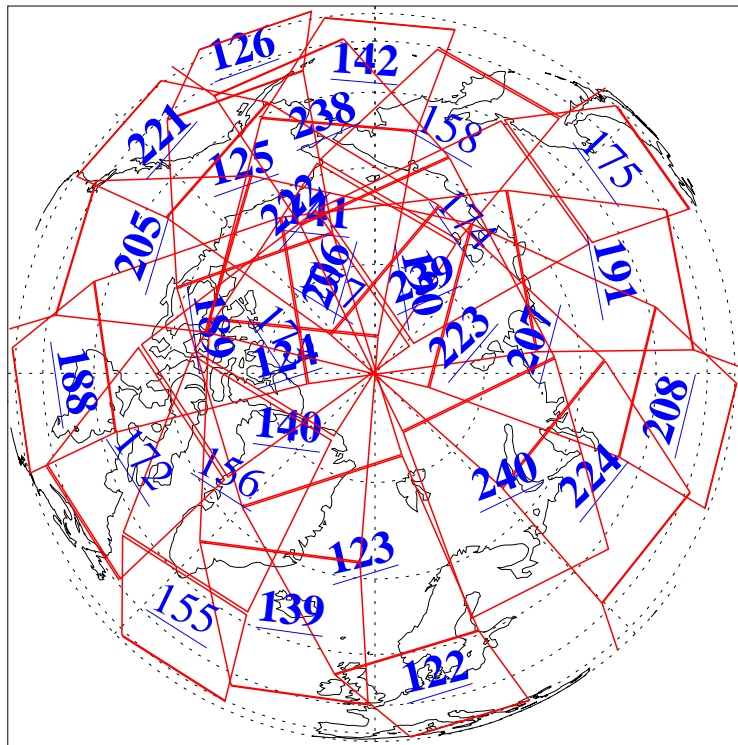

L1B Availability  
AMSU Granules: 240  
HSB Granules: 0  
AIRS Granules: 205

18 Nov 2009  
DoY 322  
Aqua Day 2755  
Granules: 1 to 120

Granules: 121 to 240

Legend: AMSU Available, HSB Available, AIRS Available

L1B Availability  
AMSU Granules: 240  
HSB Granules: 0  
AIRS Granules: 205

18 Nov 2009  
DoY 322  
Aqua Day 2755

Ascending Granules

Descending Granules

Legend: AMSU Available, HSB Available, AIRS Available

### Northern Hemisphere Granules