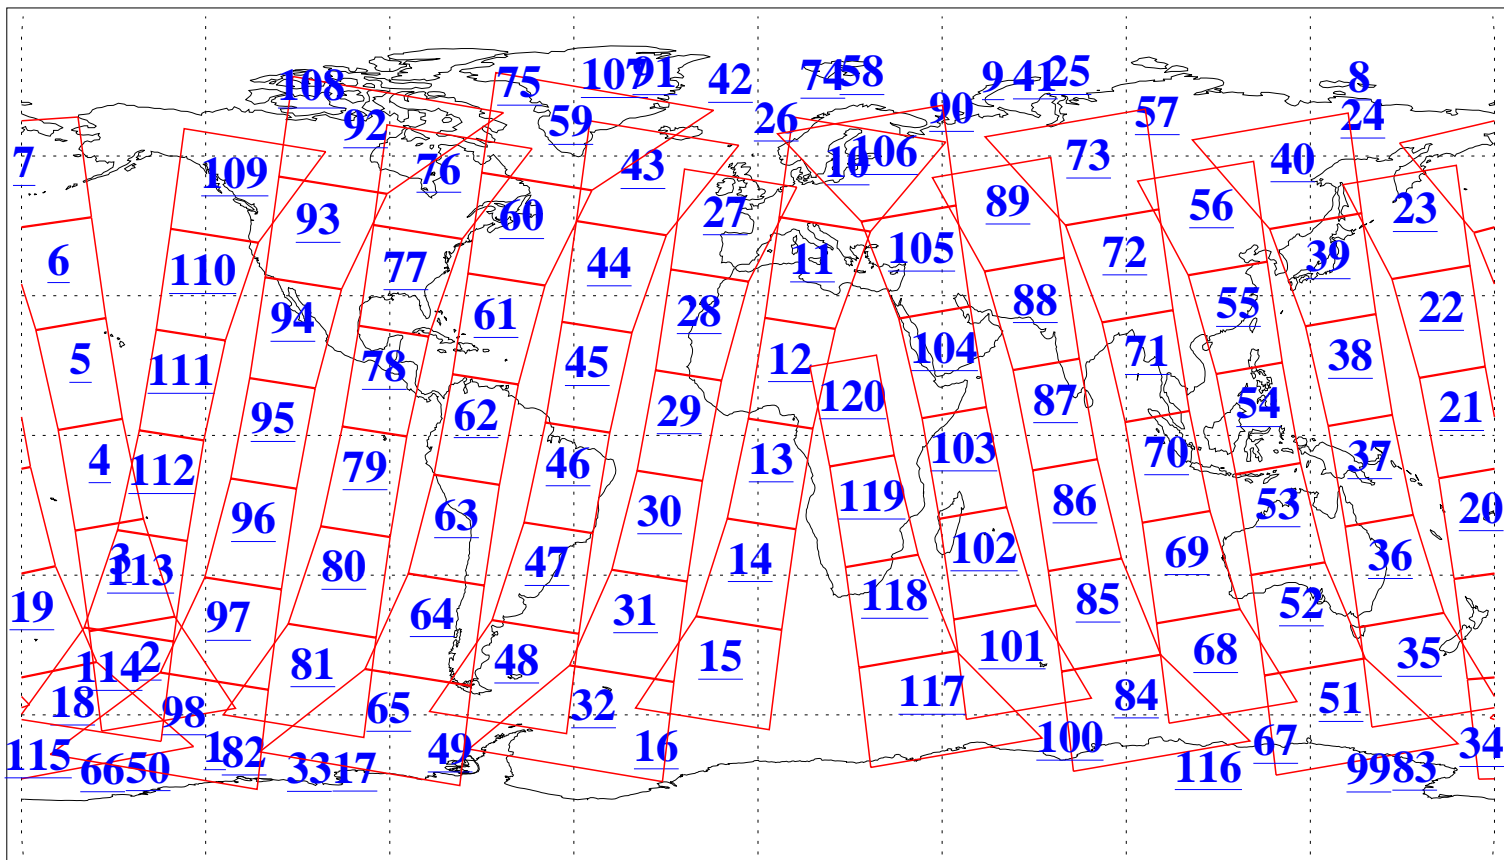

L1B Availability  
AMSU Granules: 240  
HSB Granules: 0  
AIRS Granules: 205

18 Nov 2009  
DoY 322  
Aqua Day 2755  
Granules: 1 to 120

Granules: 121 to 240

Legend: AMSU Available, HSB Available, AIRS Available

L1B Availability  
AMSU Granules: 240  
HSB Granules: 0  
AIRS Granules: 205

18 Nov 2009  
DoY 322  
Aqua Day 2755

Ascending Granules

Descending Granules

Legend: AMSU Available, HSB Available, AIRS Available