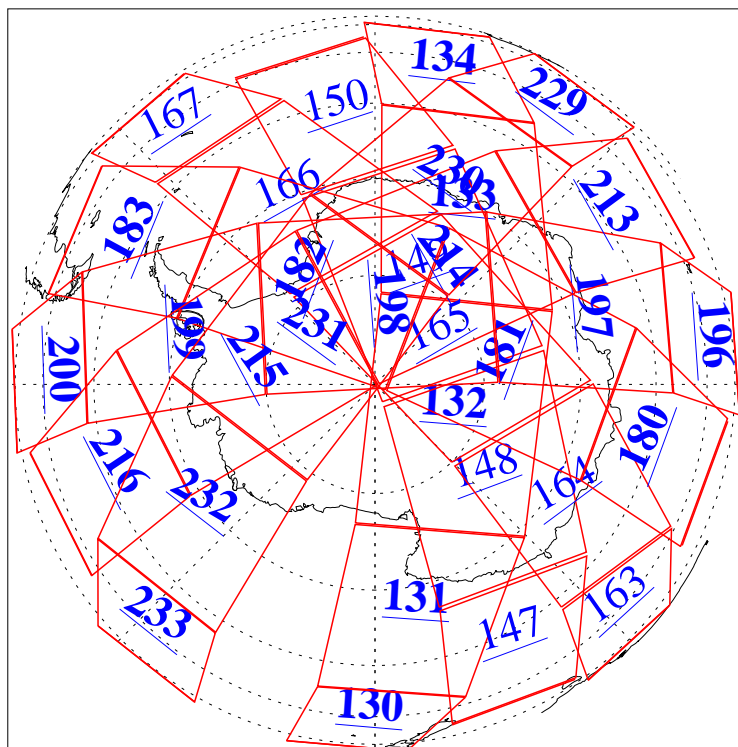

Legend: AMSU Available, HSB Available, AIRS Available