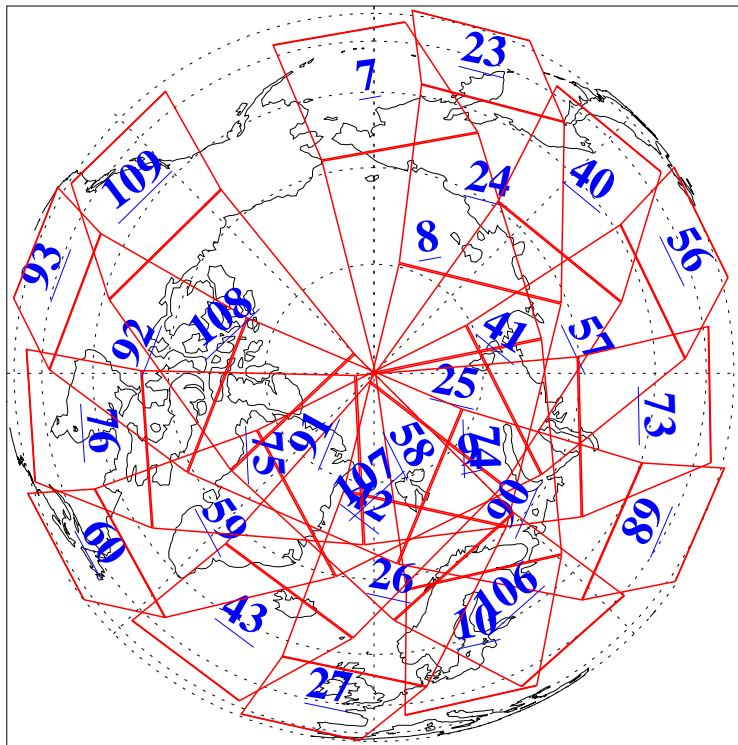

L1B Availability  
AMSU Granules: 240  
HSB Granules: 0  
AIRS Granules: 205

18 Nov 2009  
DoY 322  
Aqua Day 2755  
Granules: 1 to 120

Granules: 121 to 240

Legend: AMSU Available, HSB Available, AIRS Available

L1B Availability  
AMSU Granules: 240  
HSB Granules: 0  
AIRS Granules: 205

18 Nov 2009  
DoY 322  
Aqua Day 2755

Ascending Granules

Descending Granules

Legend: AMSU Available, HSB Available, AIRS Available

### Northern Hemisphere Granules