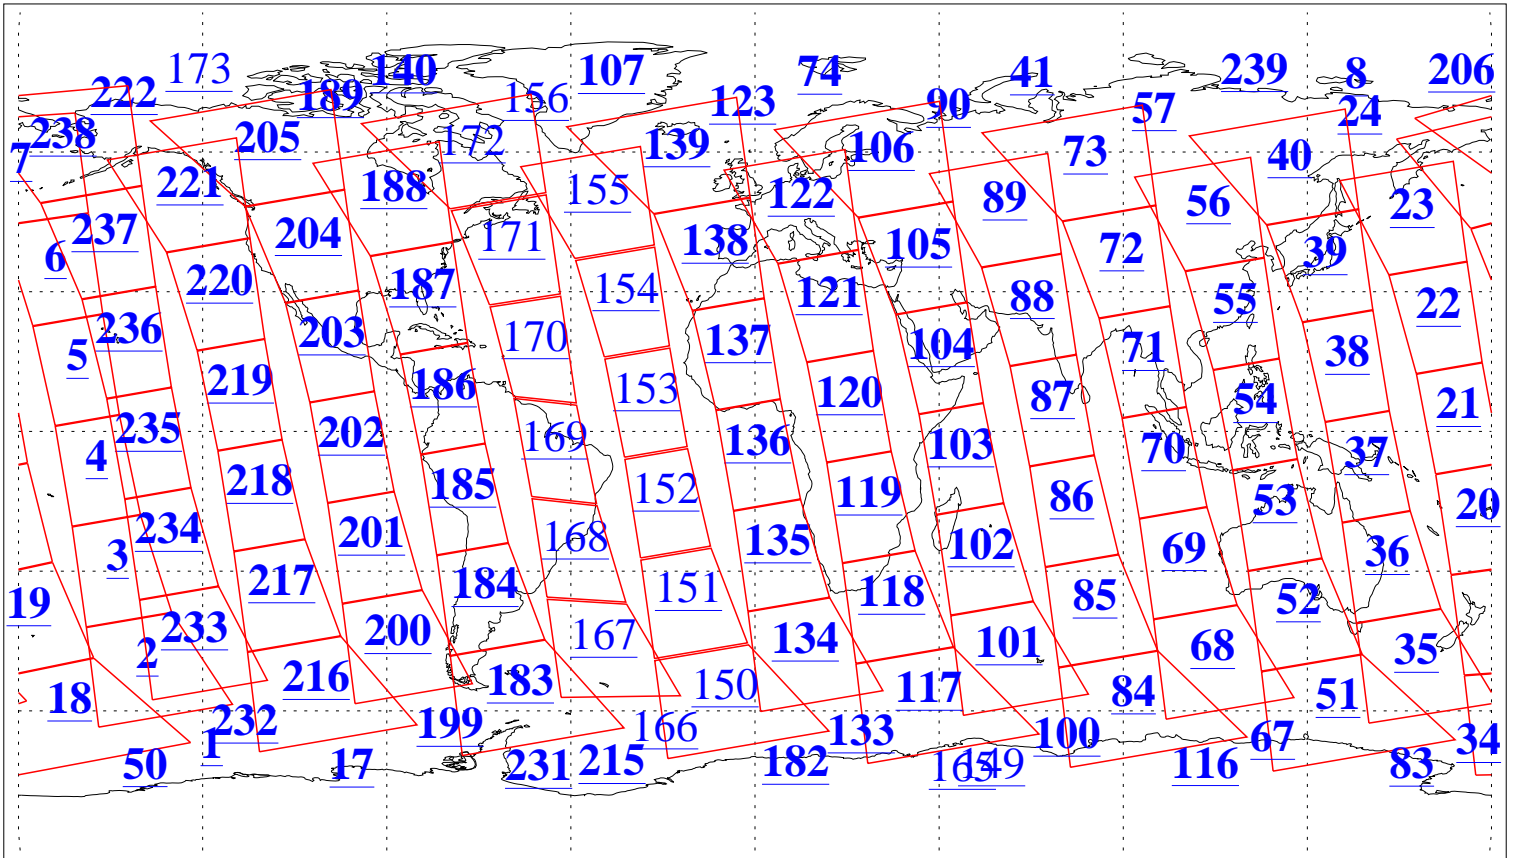

L1B Availability  
AMSU Granules: 240  
HSB Granules: 0  
AIRS Granules: 205

18 Nov 2009  
DoY 322  
Aqua Day 2755  
Granules: 1 to 120

Granules: 121 to 240

Legend: AMSU Available, HSB Available, AIRS Available

L1B Availability  
AMSU Granules: 240  
HSB Granules: 0  
AIRS Granules: 205

18 Nov 2009  
DoY 322  
Aqua Day 2755

Ascending Granules

Descending Granules

Legend: AMSU Available, HSB Available, AIRS Available

### Northern Hemisphere Granules