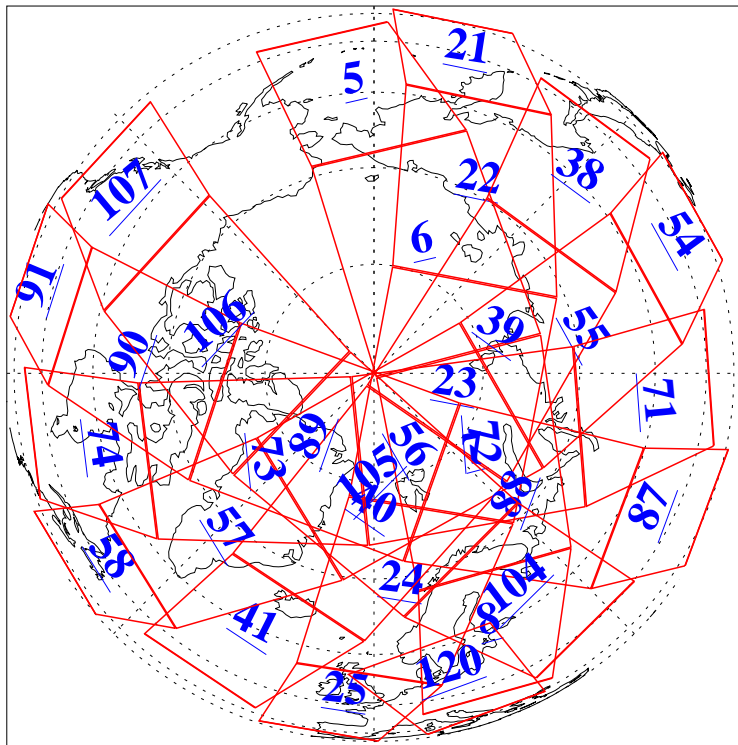

L1B Availability
AMSU Granules: 240
HSB Granules: 0
AIRS Granules: 240

4 Nov 2009
DoY 308
Aqua Day 2741
Granules: 1 to 120

Granules: 121 to 240

Legend: AMSU Available, HSB Available, AIRS Available

L1B Availability
AMSU Granules: 240
HSB Granules: 0
AIRS Granules: 240

4 Nov 2009
DoY 308
Aqua Day 2741

Ascending Granules

Descending Granules

Legend: AMSU Available, HSB Available, AIRS Available

L1B Availability
 AMSU Granules: 240
 HSB Granules: 0
 AIRS Granules: 240

4 Nov 2009
 DoY 308
 Aqua Day 2741

Northern Hemisphere Granules

Southern Hemisphere Granules

Legend: AMSU Available, HSB Available, AIRS Available