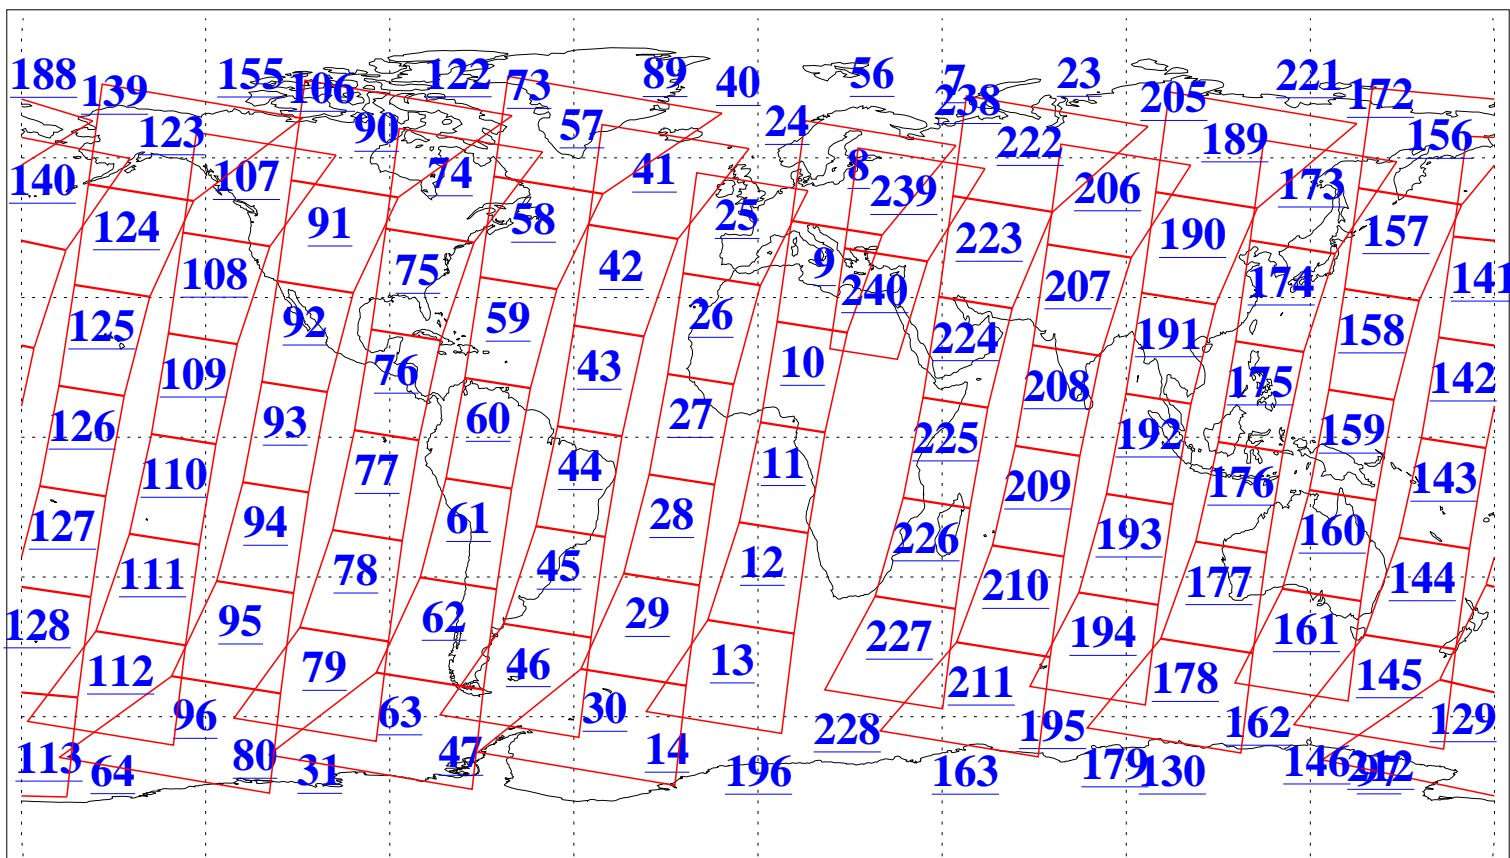

L1B Availability
AMSU Granules: 240
HSB Granules: 0
AIRS Granules: 240

4 Nov 2009
DoY 308
Aqua Day 2741
Granules: 1 to 120

Granules: 121 to 240

Legend: AMSU Available, HSB Available, AIRS Available

L1B Availability
AMSU Granules: 240
HSB Granules: 0
AIRS Granules: 240

4 Nov 2009
DoY 308
Aqua Day 2741

Ascending Granules

Descending Granules

Legend: AMSU Available, HSB Available, AIRS Available

L1B Availability
 AMSU Granules: 240
 HSB Granules: 0
 AIRS Granules: 240

4 Nov 2009
 DoY 308
 Aqua Day 2741

Northern Hemisphere Granules

Southern Hemisphere Granules

Legend: AMSU Available, HSB Available, AIRS Available