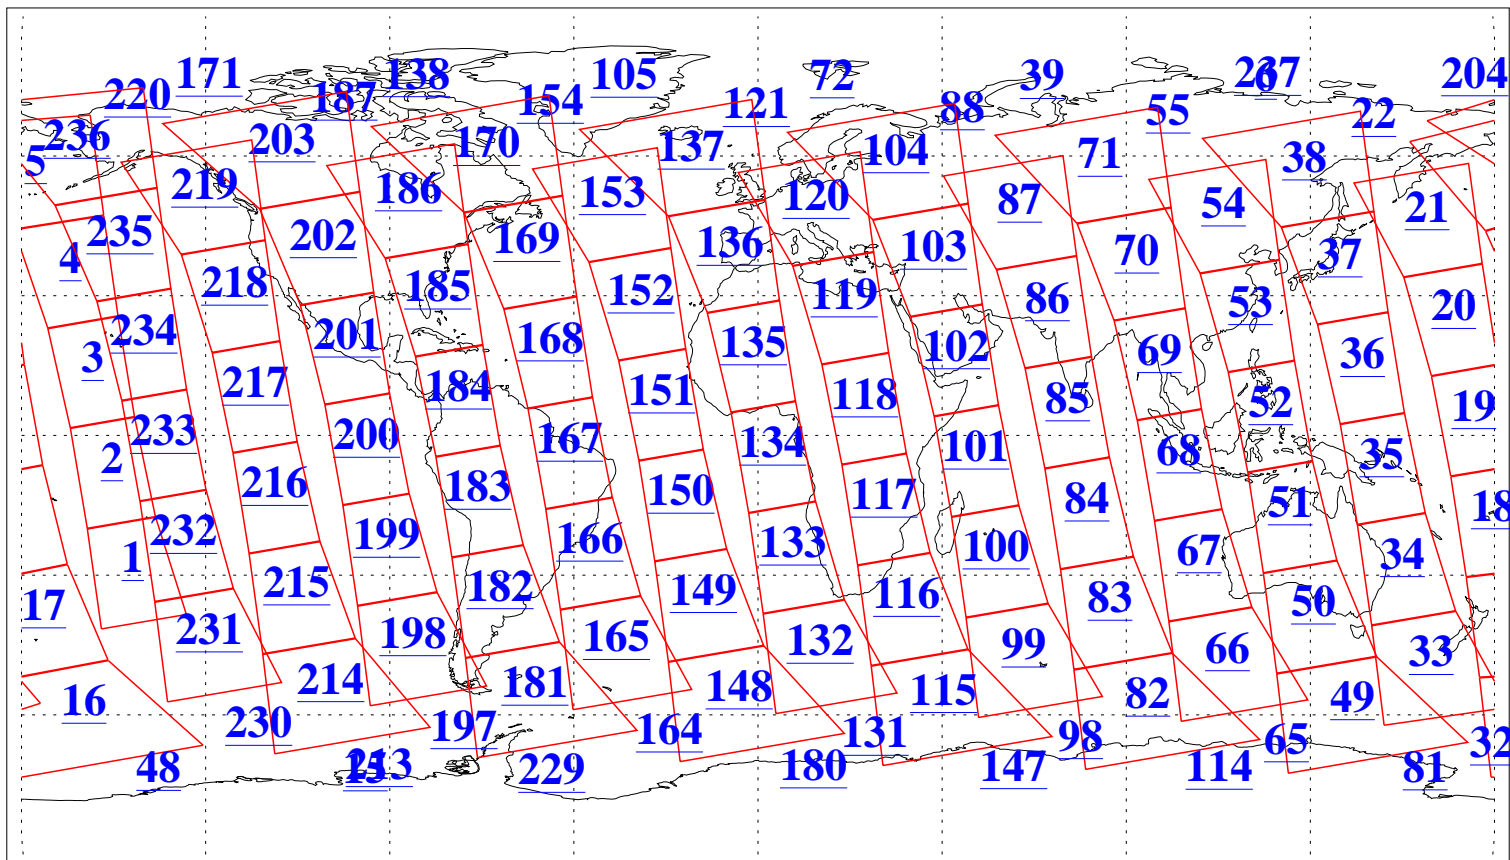

L1B Availability
AMSU Granules: 240
HSB Granules: 0
AIRS Granules: 240

4 Nov 2009
DoY 308
Aqua Day 2741
Granules: 1 to 120

Granules: 121 to 240

Legend: AMSU Available, HSB Available, AIRS Available

L1B Availability
AMSU Granules: 240
HSB Granules: 0
AIRS Granules: 240

4 Nov 2009
DoY 308
Aqua Day 2741

Ascending Granules

Descending Granules

Legend: AMSU Available, HSB Available, AIRS Available

L1B Availability
 AMSU Granules: 240
 HSB Granules: 0
 AIRS Granules: 240

4 Nov 2009
 DoY 308
 Aqua Day 2741

Northern Hemisphere Granules

Southern Hemisphere Granules

Legend: AMSU Available, HSB Available, AIRS Available