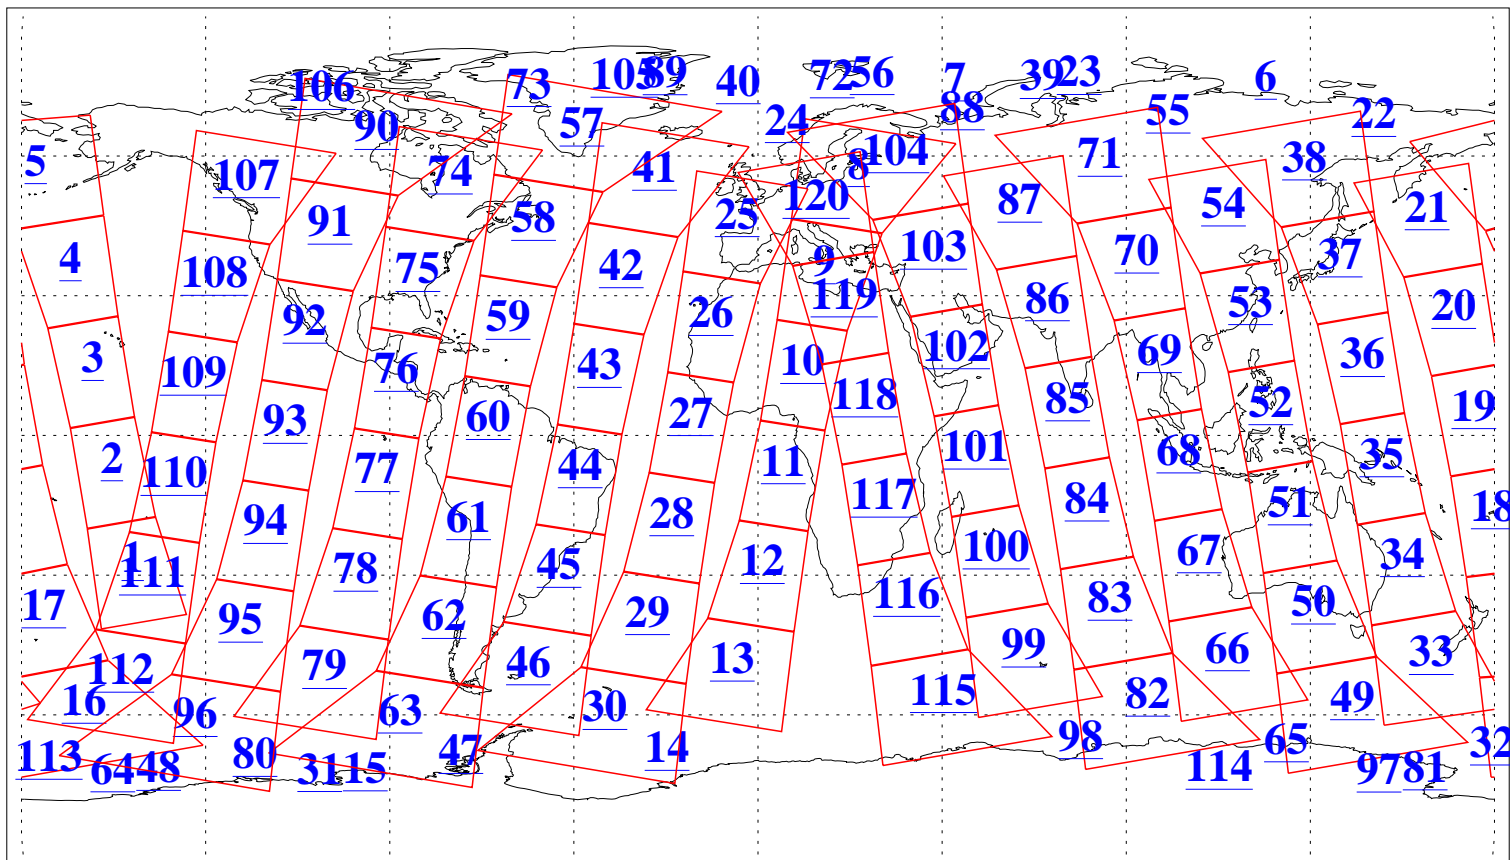

L1B Availability
AMSU Granules: 240
HSB Granules: 0
AIRS Granules: 240

4 Nov 2009
DoY 308
Aqua Day 2741
Granules: 1 to 120

Granules: 121 to 240

Legend: AMSU Available, HSB Available, AIRS Available

L1B Availability
AMSU Granules: 240
HSB Granules: 0
AIRS Granules: 240

4 Nov 2009
DoY 308
Aqua Day 2741

Ascending Granules

Descending Granules

Legend: AMSU Available, HSB Available, AIRS Available

L1B Availability
 AMSU Granules: 240
 HSB Granules: 0
 AIRS Granules: 240

4 Nov 2009
 DoY 308
 Aqua Day 2741

Northern Hemisphere Granules

Southern Hemisphere Granules

Legend: AMSU Available, HSB Available, AIRS Available