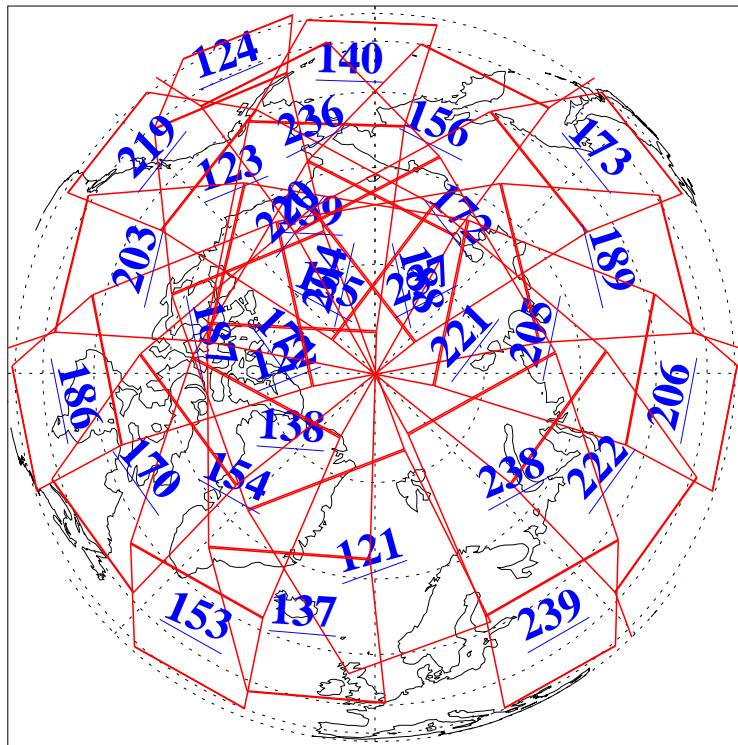

L1B Availability
AMSU Granules: 240
HSB Granules: 0
AIRS Granules: 240

4 Nov 2009
DoY 308
Aqua Day 2741
Granules: 1 to 120

Granules: 121 to 240

Legend: AMSU Available, HSB Available, AIRS Available

L1B Availability
AMSU Granules: 240
HSB Granules: 0
AIRS Granules: 240

4 Nov 2009
DoY 308
Aqua Day 2741

Ascending Granules

Descending Granules

Legend: AMSU Available, HSB Available, AIRS Available

L1B Availability
 AMSU Granules: 240
 HSB Granules: 0
 AIRS Granules: 240

4 Nov 2009
 DoY 308
 Aqua Day 2741

Northern Hemisphere Granules

Southern Hemisphere Granules

Legend: AMSU Available, HSB Available, AIRS Available