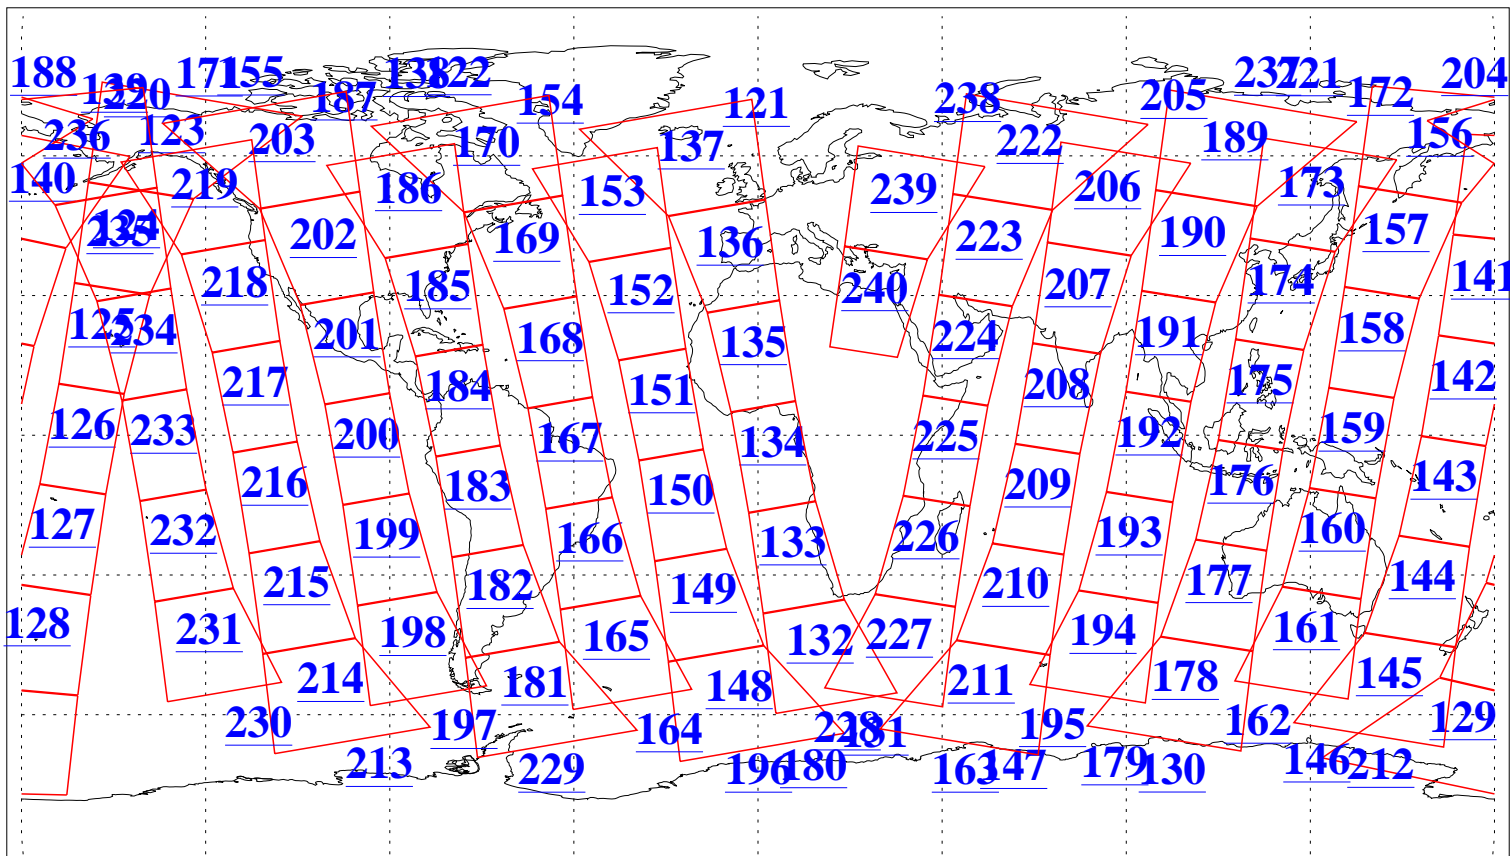

L1B Availability
AMSU Granules: 240
HSB Granules: 0
AIRS Granules: 240

4 Nov 2009
DoY 308
Aqua Day 2741
Granules: 1 to 120

Granules: 121 to 240

Legend: AMSU Available, HSB Available, AIRS Available

L1B Availability
AMSU Granules: 240
HSB Granules: 0
AIRS Granules: 240

4 Nov 2009
DoY 308
Aqua Day 2741

Ascending Granules

Descending Granules

Legend: AMSU Available, HSB Available, AIRS Available

L1B Availability
 AMSU Granules: 240
 HSB Granules: 0
 AIRS Granules: 240

4 Nov 2009
 DoY 308
 Aqua Day 2741