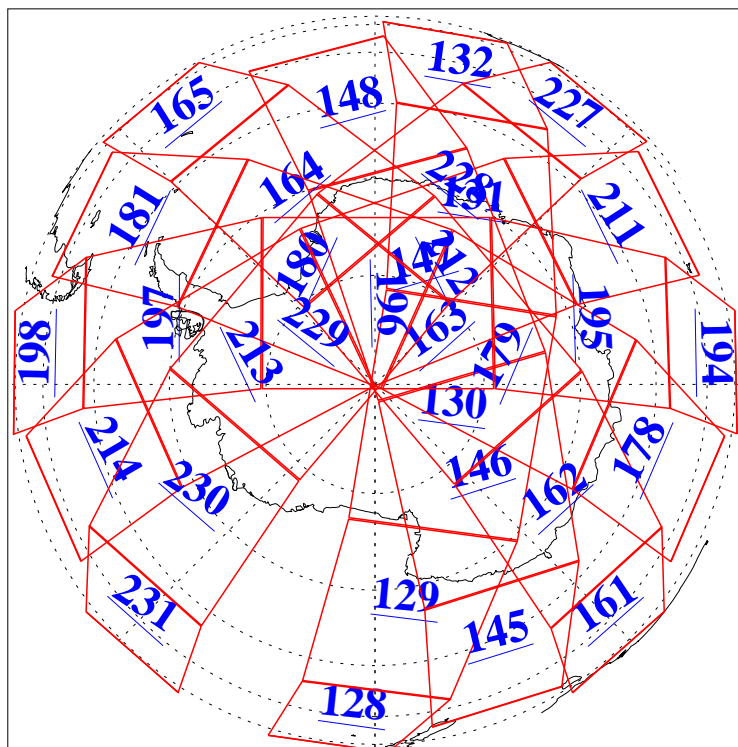

L1B Availability
AMSU Granules: 240
HSB Granules: 0
AIRS Granules: 240

4 Nov 2009
DoY 308
Aqua Day 2741
Granules: 1 to 120

Granules: 121 to 240

Legend: AMSU Available, HSB Available, AIRS Available

L1B Availability
AMSU Granules: 240
HSB Granules: 0
AIRS Granules: 240

4 Nov 2009
DoY 308
Aqua Day 2741

Ascending Granules

Descending Granules

Legend: AMSU Available, HSB Available, AIRS Available

L1B Availability
 AMSU Granules: 240
 HSB Granules: 0
 AIRS Granules: 240

4 Nov 2009
 DoY 308
 Aqua Day 2741

Northern Hemisphere Granules

Southern Hemisphere Granules

Legend: AMSU Available, HSB Available, AIRS Available