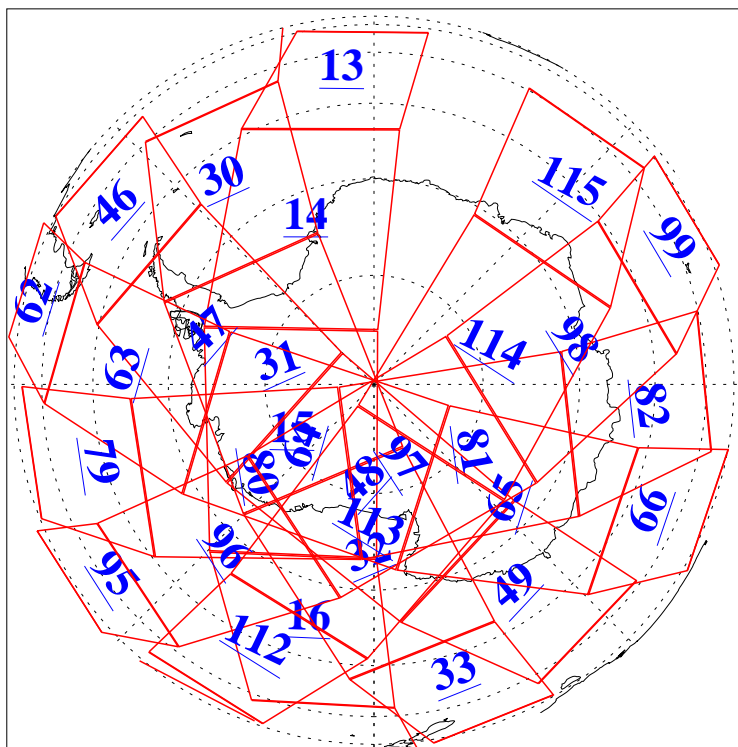

L1B Availability
AMSU Granules: 240
HSB Granules: 0
AIRS Granules: 240

4 Nov 2009
DoY 308
Aqua Day 2741
Granules: 1 to 120

Granules: 121 to 240

Legend: AMSU Available, HSB Available, AIRS Available

L1B Availability
AMSU Granules: 240
HSB Granules: 0
AIRS Granules: 240

4 Nov 2009
DoY 308
Aqua Day 2741

Ascending Granules

Descending Granules

Legend: AMSU Available, HSB Available, AIRS Available

L1B Availability
 AMSU Granules: 240
 HSB Granules: 0
 AIRS Granules: 240

4 Nov 2009
 DoY 308
 Aqua Day 2741

Northern Hemisphere Granules

Southern Hemisphere Granules

Legend: AMSU Available, HSB Available, AIRS Available