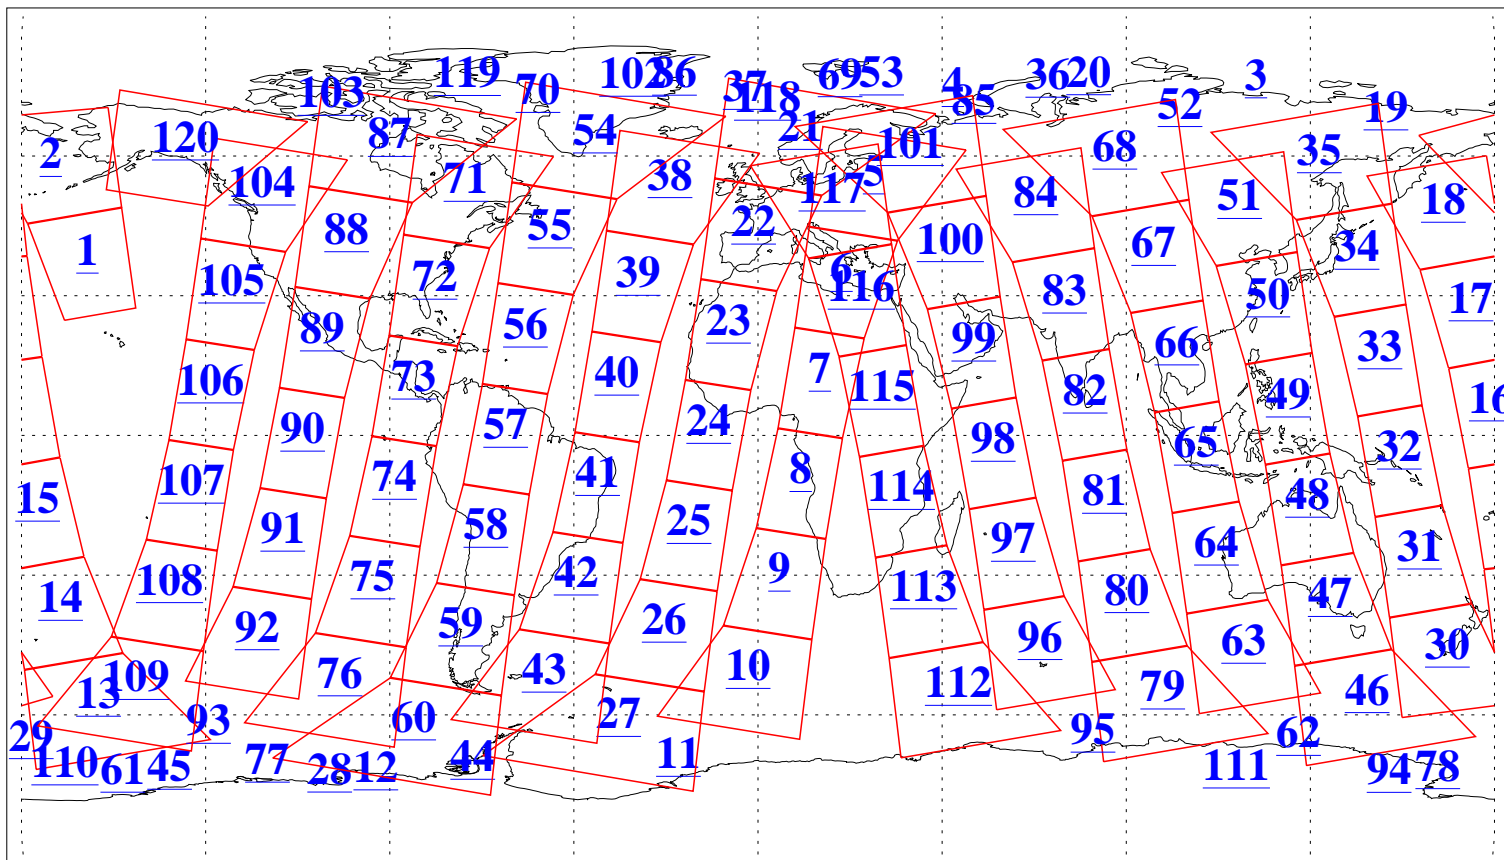

L1B Availability  
AMSU Granules: 240  
HSB Granules: 0  
AIRS Granules: 240

30 Oct 2009  
DoY 303  
Aqua Day 2736  
Granules: 1 to 120

Granules: 121 to 240

Legend: AMSU Available, HSB Available, AIRS Available

L1B Availability  
AMSU Granules: 240  
HSB Granules: 0  
AIRS Granules: 240

30 Oct 2009  
DoY 303  
Aqua Day 2736

Ascending Granules

Descending Granules

Legend: AMSU Available, HSB Available, AIRS Available

L1B Availability  
 AMSU Granules: 240  
 HSB Granules: 0  
 AIRS Granules: 240

30 Oct 2009  
 DoY 303  
 Aqua Day 2736

Northern Hemisphere Granules

Southern Hemisphere Granules

Legend: AMSU Available, HSB Available, AIRS Available