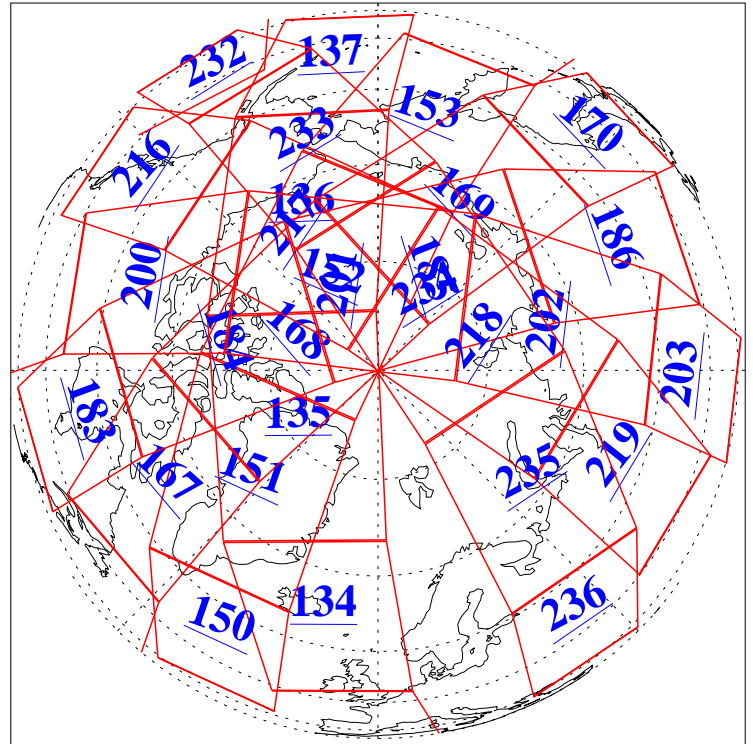

L1B Availability  
AMSU Granules: 240  
HSB Granules: 0  
AIRS Granules: 240

30 Oct 2009  
DoY 303  
Aqua Day 2736  
Granules: 1 to 120

Granules: 121 to 240

Legend: AMSU Available, HSB Available, AIRS Available

L1B Availability  
AMSU Granules: 240  
HSB Granules: 0  
AIRS Granules: 240

30 Oct 2009  
DoY 303  
Aqua Day 2736

Ascending Granules

Descending Granules

Legend: AMSU Available, HSB Available, AIRS Available

L1B Availability  
 AMSU Granules: 240  
 HSB Granules: 0  
 AIRS Granules: 240

30 Oct 2009  
 DoY 303  
 Aqua Day 2736

Northern Hemisphere Granules

Southern Hemisphere Granules

Legend: AMSU Available, HSB Available, AIRS Available