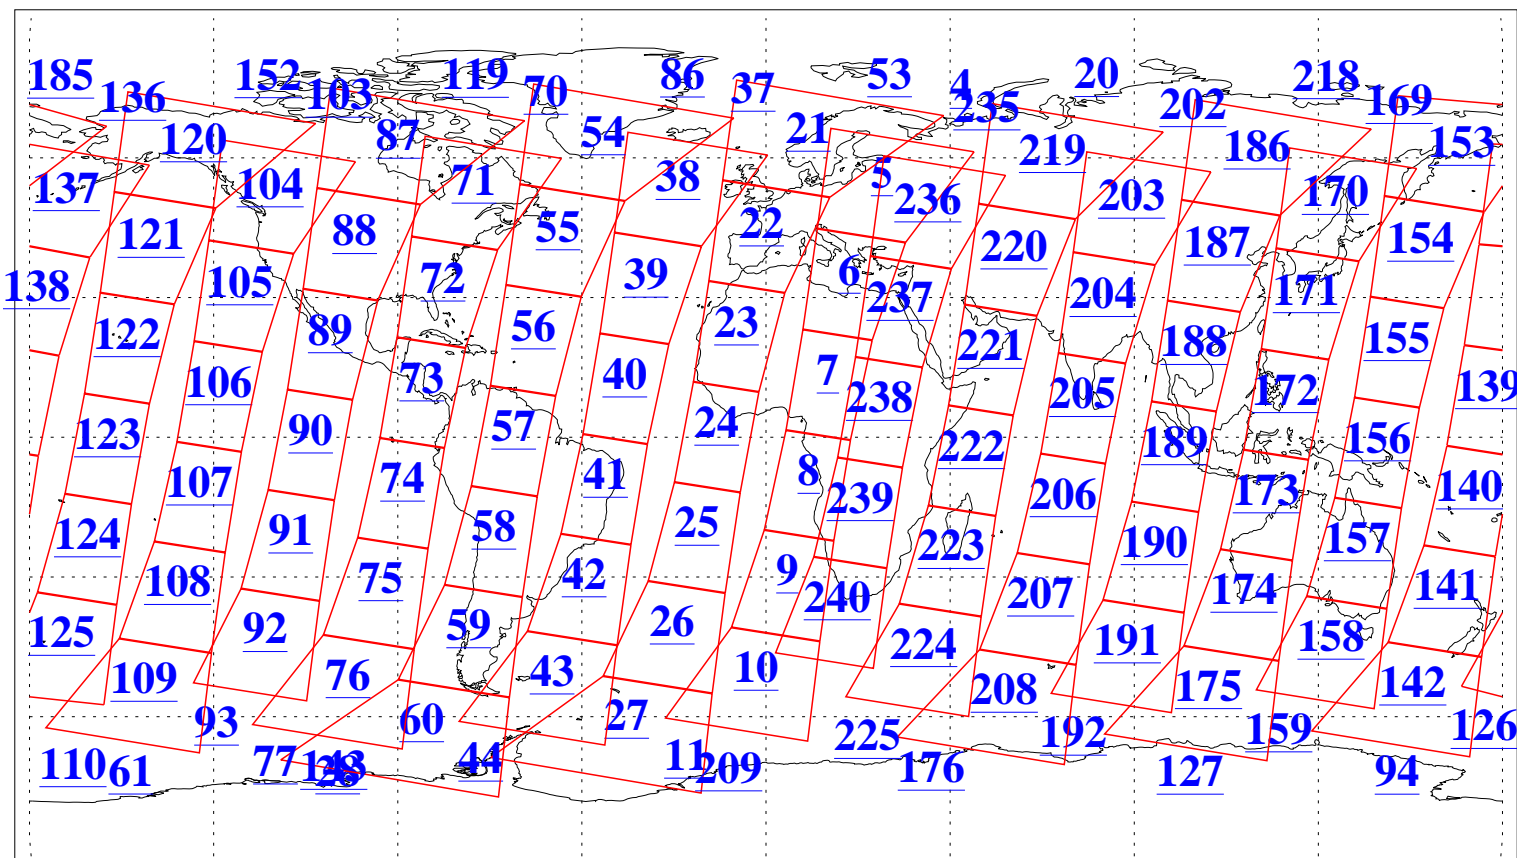

L1B Availability  
AMSU Granules: 240  
HSB Granules: 0  
AIRS Granules: 240

30 Oct 2009  
DoY 303  
Aqua Day 2736  
Granules: 1 to 120

Granules: 121 to 240

Legend: AMSU Available, HSB Available, AIRS Available

L1B Availability  
AMSU Granules: 240  
HSB Granules: 0  
AIRS Granules: 240

30 Oct 2009  
DoY 303  
Aqua Day 2736

Ascending Granules

Descending Granules

Legend: AMSU Available, HSB Available, AIRS Available

L1B Availability  
 AMSU Granules: 240  
 HSB Granules: 0  
 AIRS Granules: 240

30 Oct 2009  
 DoY 303  
 Aqua Day 2736

Northern Hemisphere Granules

Southern Hemisphere Granules

Legend: AMSU Available, HSB Available, AIRS Available