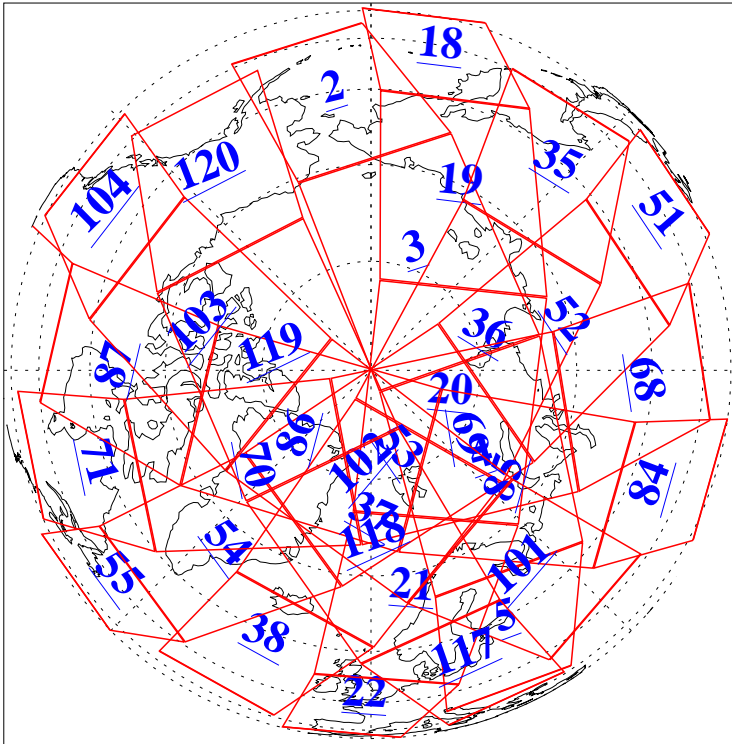

L1B Availability  
AMSU Granules: 240  
HSB Granules: 0  
AIRS Granules: 240

30 Oct 2009  
DoY 303  
Aqua Day 2736  
Granules: 1 to 120

Granules: 121 to 240

Legend: AMSU Available, HSB Available, AIRS Available

L1B Availability  
AMSU Granules: 240  
HSB Granules: 0  
AIRS Granules: 240

30 Oct 2009  
DoY 303  
Aqua Day 2736

Ascending Granules

Descending Granules

Legend: AMSU Available, HSB Available, AIRS Available

L1B Availability  
 AMSU Granules: 240  
 HSB Granules: 0  
 AIRS Granules: 240

30 Oct 2009  
 DoY 303  
 Aqua Day 2736

Northern Hemisphere Granules

Southern Hemisphere Granules

Legend: AMSU Available, HSB Available, AIRS Available