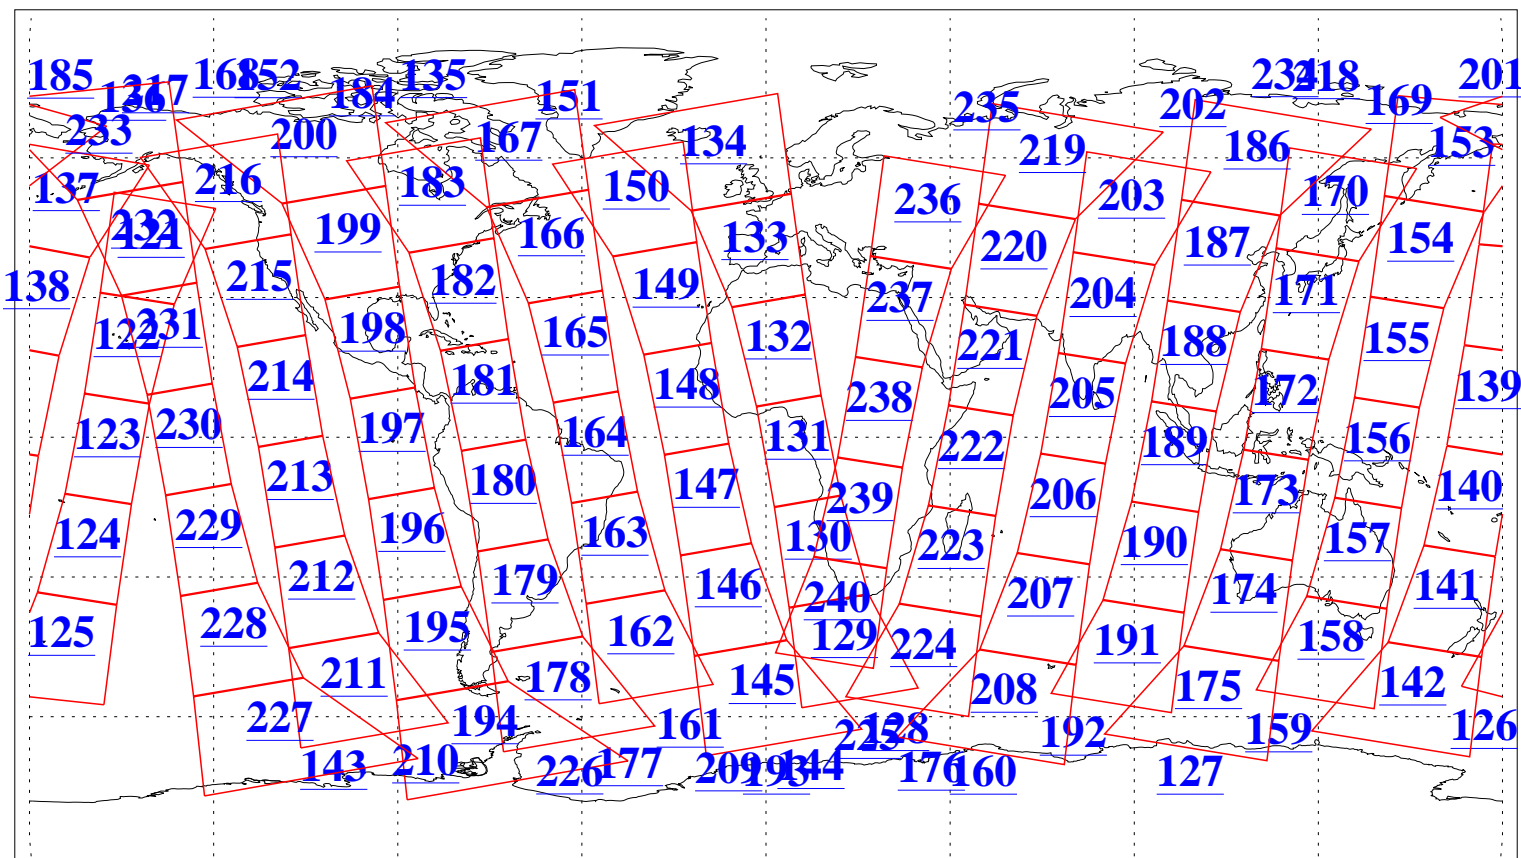

L1B Availability  
AMSU Granules: 240  
HSB Granules: 0  
AIRS Granules: 240

30 Oct 2009  
DoY 303  
Aqua Day 2736  
Granules: 1 to 120

Granules: 121 to 240

Legend: AMSU Available, HSB Available, AIRS Available

L1B Availability  
AMSU Granules: 240  
HSB Granules: 0  
AIRS Granules: 240

30 Oct 2009  
DoY 303  
Aqua Day 2736

Ascending Granules

Descending Granules

Legend: AMSU Available, HSB Available, AIRS Available

L1B Availability  
 AMSU Granules: 240  
 HSB Granules: 0  
 AIRS Granules: 240

30 Oct 2009  
 DoY 303  
 Aqua Day 2736

Northern Hemisphere Granules

Southern Hemisphere Granules

Legend: AMSU Available, HSB Available, AIRS Available