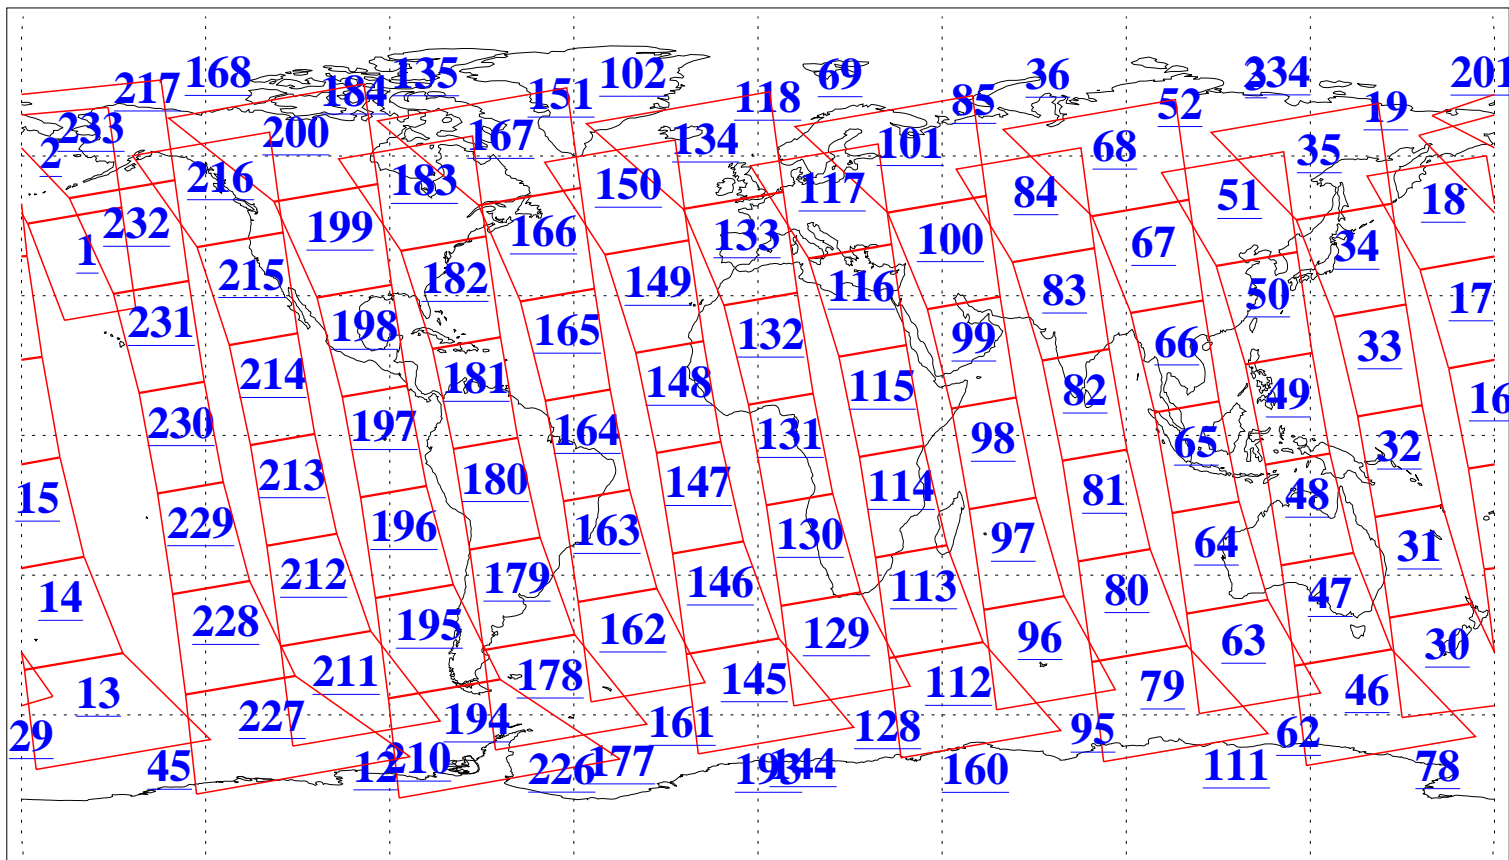

L1B Availability  
AMSU Granules: 240  
HSB Granules: 0  
AIRS Granules: 240

30 Oct 2009  
DoY 303  
Aqua Day 2736  
Granules: 1 to 120

Granules: 121 to 240

Legend: AMSU Available, HSB Available, AIRS Available

L1B Availability  
AMSU Granules: 240  
HSB Granules: 0  
AIRS Granules: 240

30 Oct 2009  
DoY 303  
Aqua Day 2736

Ascending Granules

Descending Granules

Legend: AMSU Available, HSB Available, AIRS Available

L1B Availability  
 AMSU Granules: 240  
 HSB Granules: 0  
 AIRS Granules: 240

30 Oct 2009  
 DoY 303  
 Aqua Day 2736

Northern Hemisphere Granules

Southern Hemisphere Granules

Legend: AMSU Available, HSB Available, AIRS Available