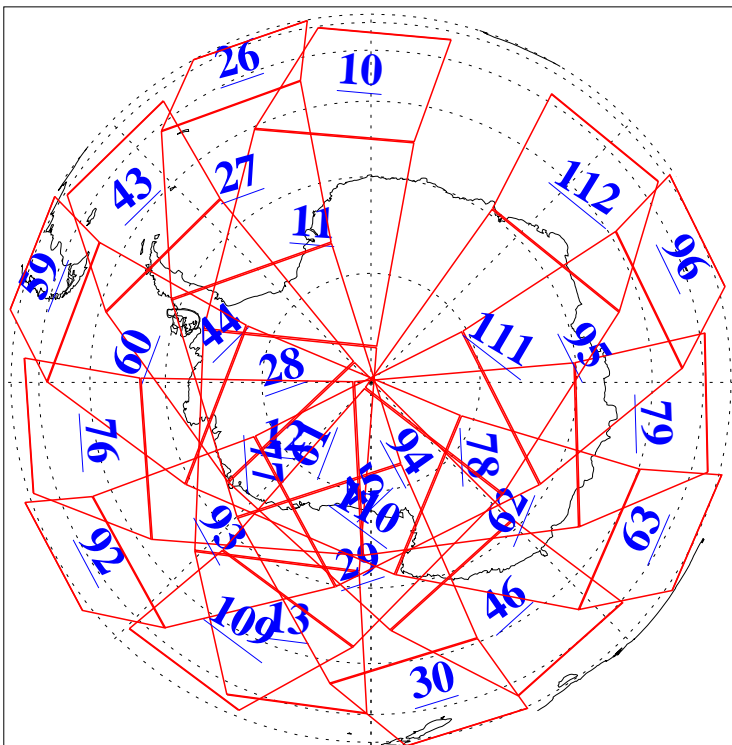

L1B Availability  
AMSU Granules: 240  
HSB Granules: 0  
AIRS Granules: 240

30 Oct 2009  
DoY 303  
Aqua Day 2736  
Granules: 1 to 120

Granules: 121 to 240

Legend: AMSU Available, HSB Available, AIRS Available

L1B Availability  
AMSU Granules: 240  
HSB Granules: 0  
AIRS Granules: 240

30 Oct 2009  
DoY 303  
Aqua Day 2736

Ascending Granules

Descending Granules

Legend: AMSU Available, HSB Available, AIRS Available

L1B Availability  
 AMSU Granules: 240  
 HSB Granules: 0  
 AIRS Granules: 240

30 Oct 2009  
 DoY 303  
 Aqua Day 2736

Northern Hemisphere Granules

Southern Hemisphere Granules

Legend: AMSU Available, HSB Available, AIRS Available