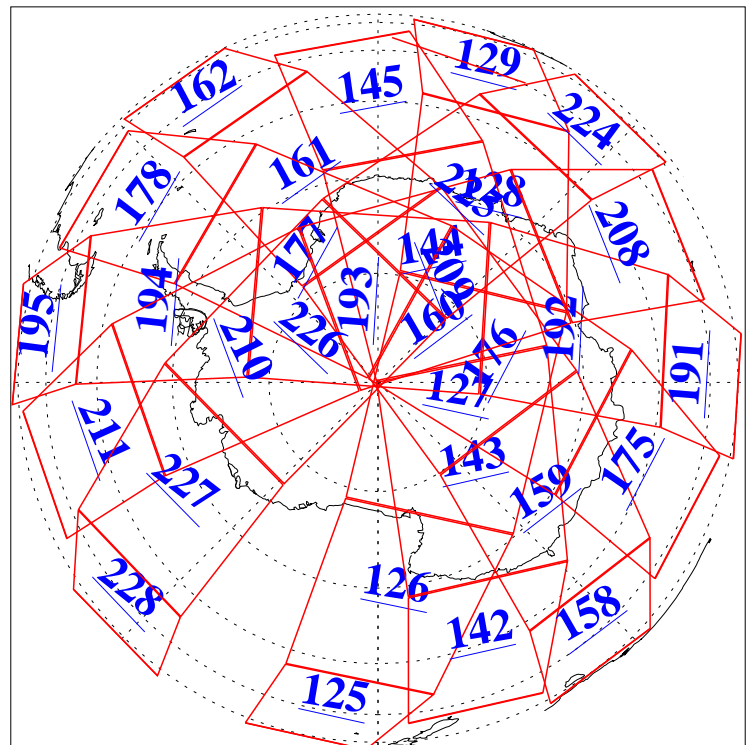

L1B Availability  
AMSU Granules: 240  
HSB Granules: 0  
AIRS Granules: 240

30 Oct 2009  
DoY 303  
Aqua Day 2736  
Granules: 1 to 120

Granules: 121 to 240

Legend: AMSU Available, HSB Available, AIRS Available

L1B Availability  
AMSU Granules: 240  
HSB Granules: 0  
AIRS Granules: 240

30 Oct 2009  
DoY 303  
Aqua Day 2736

Ascending Granules

Descending Granules

Legend: AMSU Available, HSB Available, AIRS Available

L1B Availability  
 AMSU Granules: 240  
 HSB Granules: 0  
 AIRS Granules: 240

30 Oct 2009  
 DoY 303  
 Aqua Day 2736

Northern Hemisphere Granules

Southern Hemisphere Granules

Legend: AMSU Available, HSB Available, AIRS Available