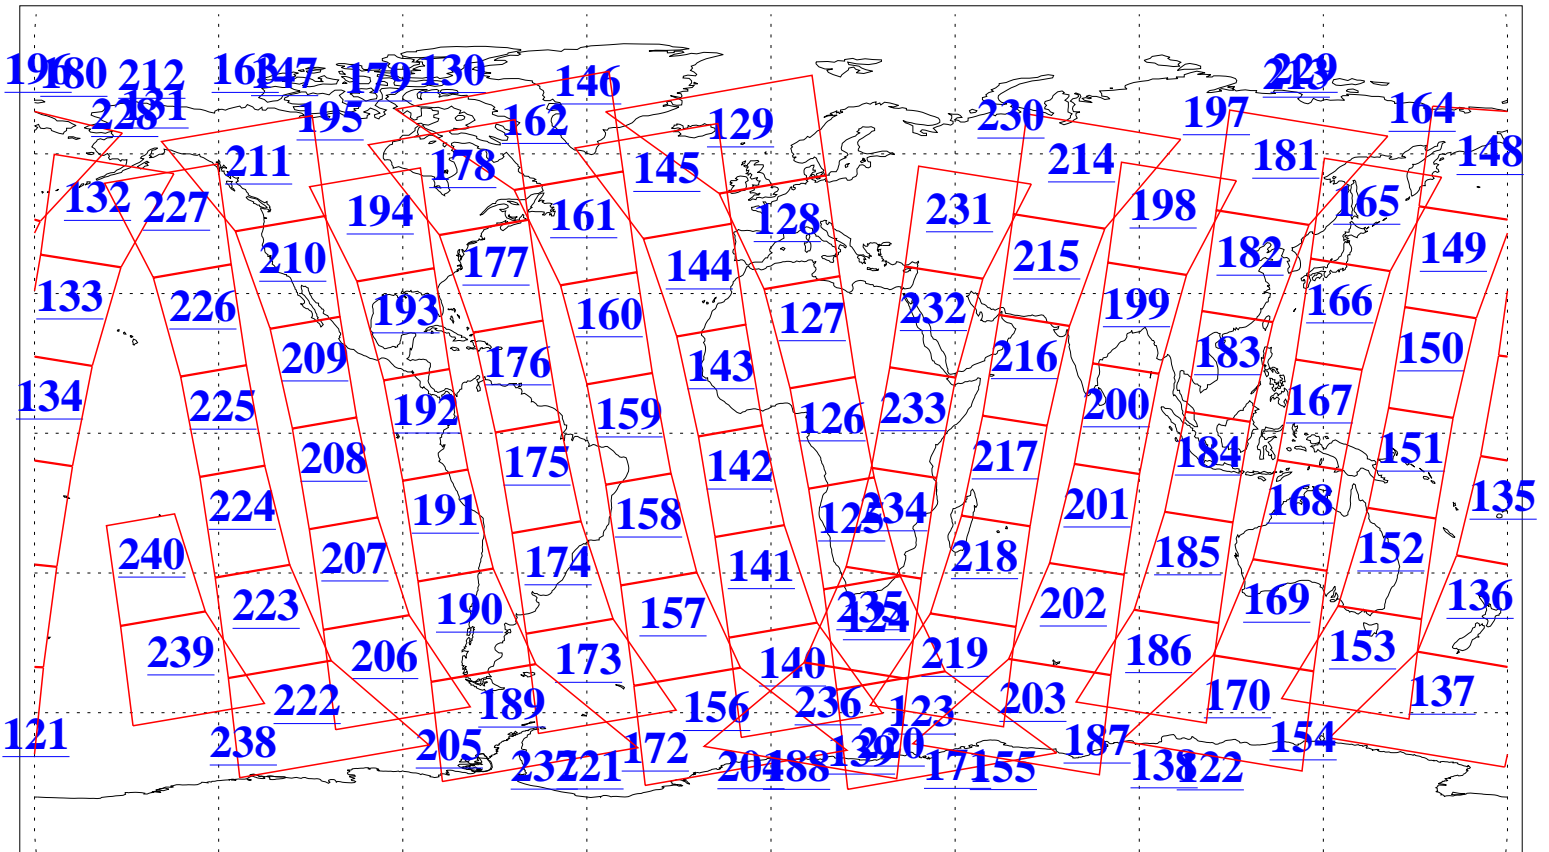

L1B Availability
AMSU Granules: 240
HSB Granules: 0
AIRS Granules: 240

27 Oct 2009
DoY 300
Aqua Day 2733
Granules: 1 to 120

Granules: 121 to 240

Legend: AMSU Available, HSB Available, AIRS Available

L1B Availability
AMSU Granules: 240
HSB Granules: 0
AIRS Granules: 240

27 Oct 2009
DoY 300
Aqua Day 2733
Ascending Granules

Descending Granules

Legend: AMSU Available, HSB Available, AIRS Available

L1B Availability
 AMSU Granules: 240
 HSB Granules: 0
 AIRS Granules: 240

27 Oct 2009
 DoY 300
 Aqua Day 2733