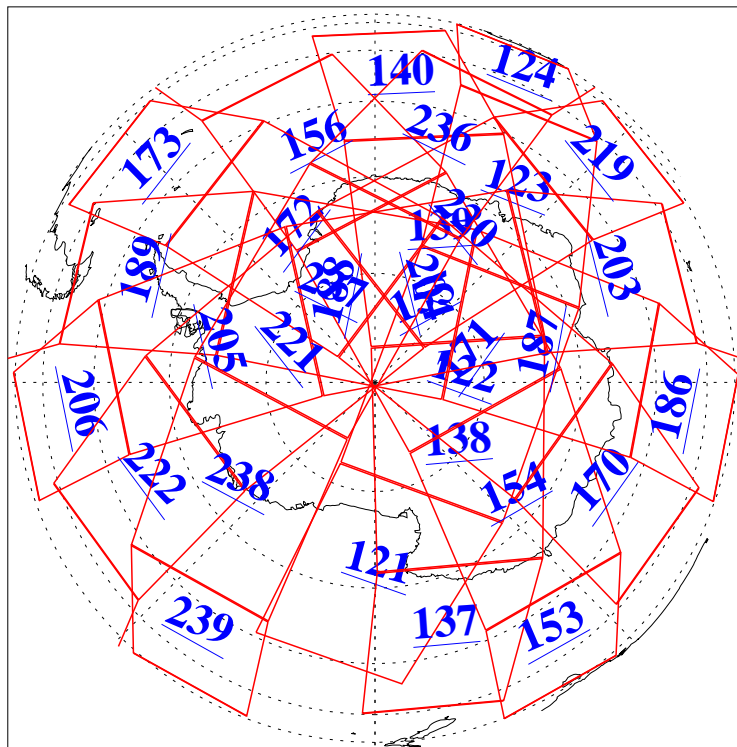

L1B Availability
AMSU Granules: 240
HSB Granules: 0
AIRS Granules: 240

27 Oct 2009
DoY 300
Aqua Day 2733
Granules: 1 to 120

Granules: 121 to 240

Legend: AMSU Available, HSB Available, AIRS Available

L1B Availability
AMSU Granules: 240
HSB Granules: 0
AIRS Granules: 240

27 Oct 2009
DoY 300
Aqua Day 2733
Ascending Granules

Descending Granules

Legend: AMSU Available, HSB Available, AIRS Available

L1B Availability
 AMSU Granules: 240
 HSB Granules: 0
 AIRS Granules: 240

27 Oct 2009
 DoY 300
 Aqua Day 2733

Northern Hemisphere Granules

Southern Hemisphere Granules

Legend: AMSU Available, ~~HSB Available~~, AIRS Available