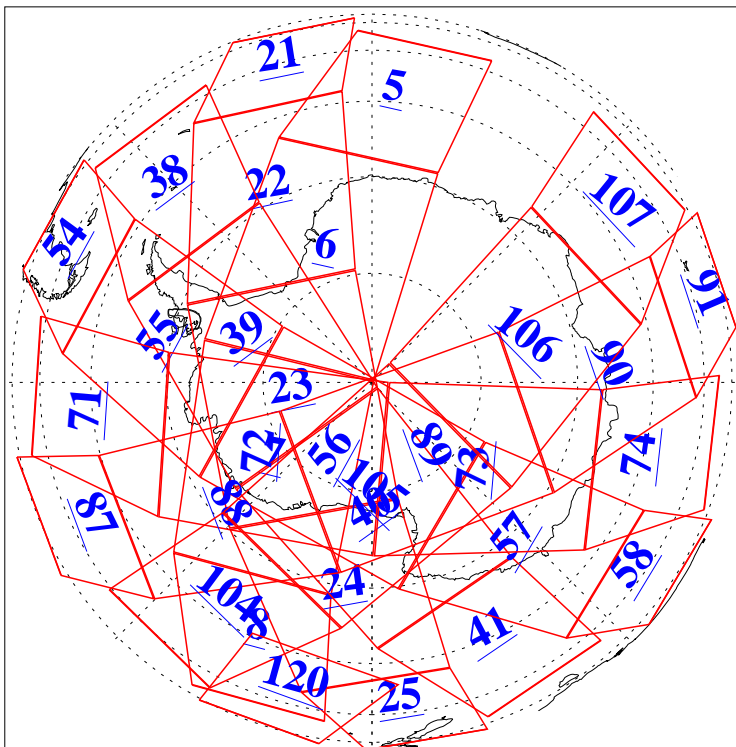

L1B Availability
AMSU Granules: 240
HSB Granules: 0
AIRS Granules: 240

27 Oct 2009
DoY 300
Aqua Day 2733
Granules: 1 to 120

Granules: 121 to 240

Legend: AMSU Available, HSB Available, AIRS Available

L1B Availability
AMSU Granules: 240
HSB Granules: 0
AIRS Granules: 240

27 Oct 2009
DoY 300
Aqua Day 2733
Ascending Granules

Descending Granules

Legend: AMSU Available, HSB Available, AIRS Available

L1B Availability
 AMSU Granules: 240
 HSB Granules: 0
 AIRS Granules: 240

27 Oct 2009
 DoY 300
 Aqua Day 2733

Northern Hemisphere Granules

Southern Hemisphere Granules

Legend: AMSU Available, ~~HSB Available~~, AIRS Available