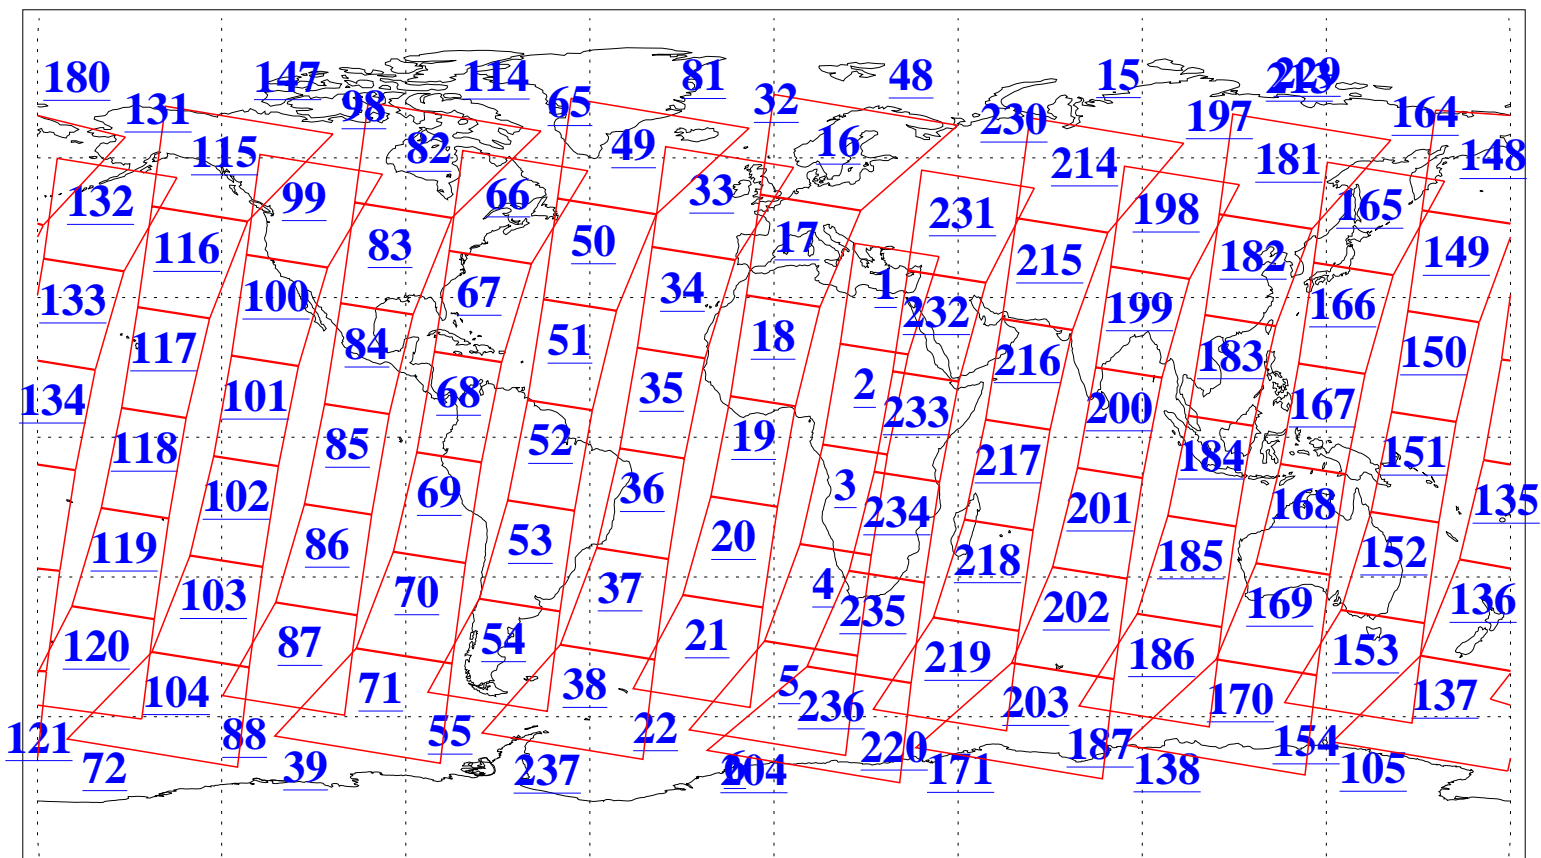

L1B Availability
AMSU Granules: 240
HSB Granules: 0
AIRS Granules: 240

27 Oct 2009
DoY 300
Aqua Day 2733
Granules: 1 to 120

Granules: 121 to 240

Legend: AMSU Available, HSB Available, AIRS Available

L1B Availability
AMSU Granules: 240
HSB Granules: 0
AIRS Granules: 240

27 Oct 2009
DoY 300
Aqua Day 2733
Ascending Granules

Descending Granules

Legend: AMSU Available, HSB Available, AIRS Available

L1B Availability
 AMSU Granules: 240
 HSB Granules: 0
 AIRS Granules: 240

27 Oct 2009
 DoY 300
 Aqua Day 2733

Northern Hemisphere Granules

Southern Hemisphere Granules

Legend: AMSU Available, ~~HSB Available~~, AIRS Available