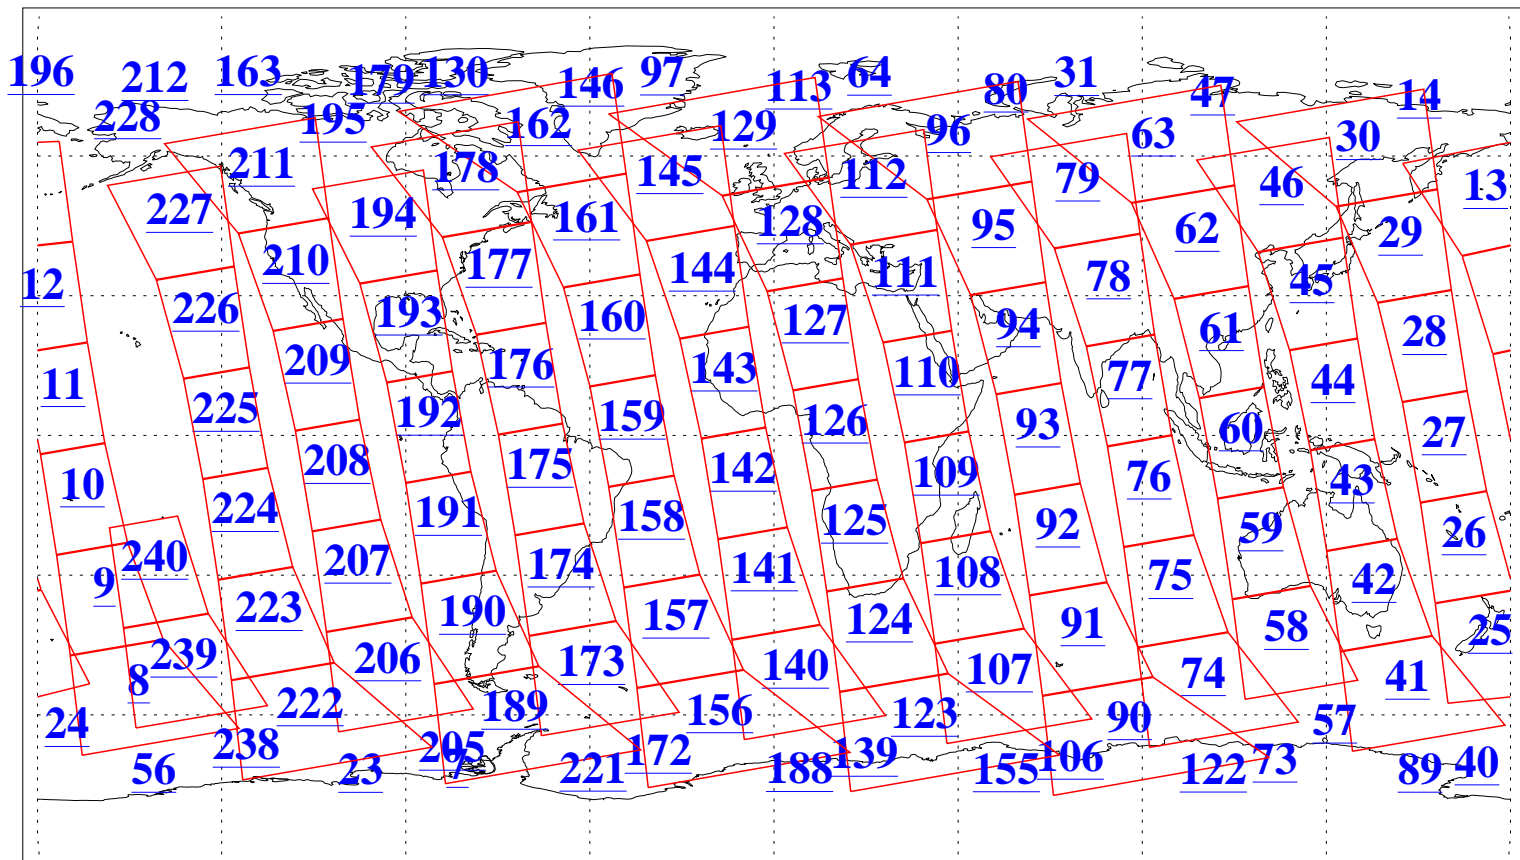

L1B Availability
AMSU Granules: 240
HSB Granules: 0
AIRS Granules: 240

27 Oct 2009
DoY 300
Aqua Day 2733
Granules: 1 to 120

Granules: 121 to 240

Legend: AMSU Available, HSB Available, AIRS Available

L1B Availability
AMSU Granules: 240
HSB Granules: 0
AIRS Granules: 240

27 Oct 2009
DoY 300
Aqua Day 2733
Ascending Granules

Descending Granules

Legend: AMSU Available, HSB Available, AIRS Available

L1B Availability
 AMSU Granules: 240
 HSB Granules: 0
 AIRS Granules: 240

27 Oct 2009
 DoY 300
 Aqua Day 2733