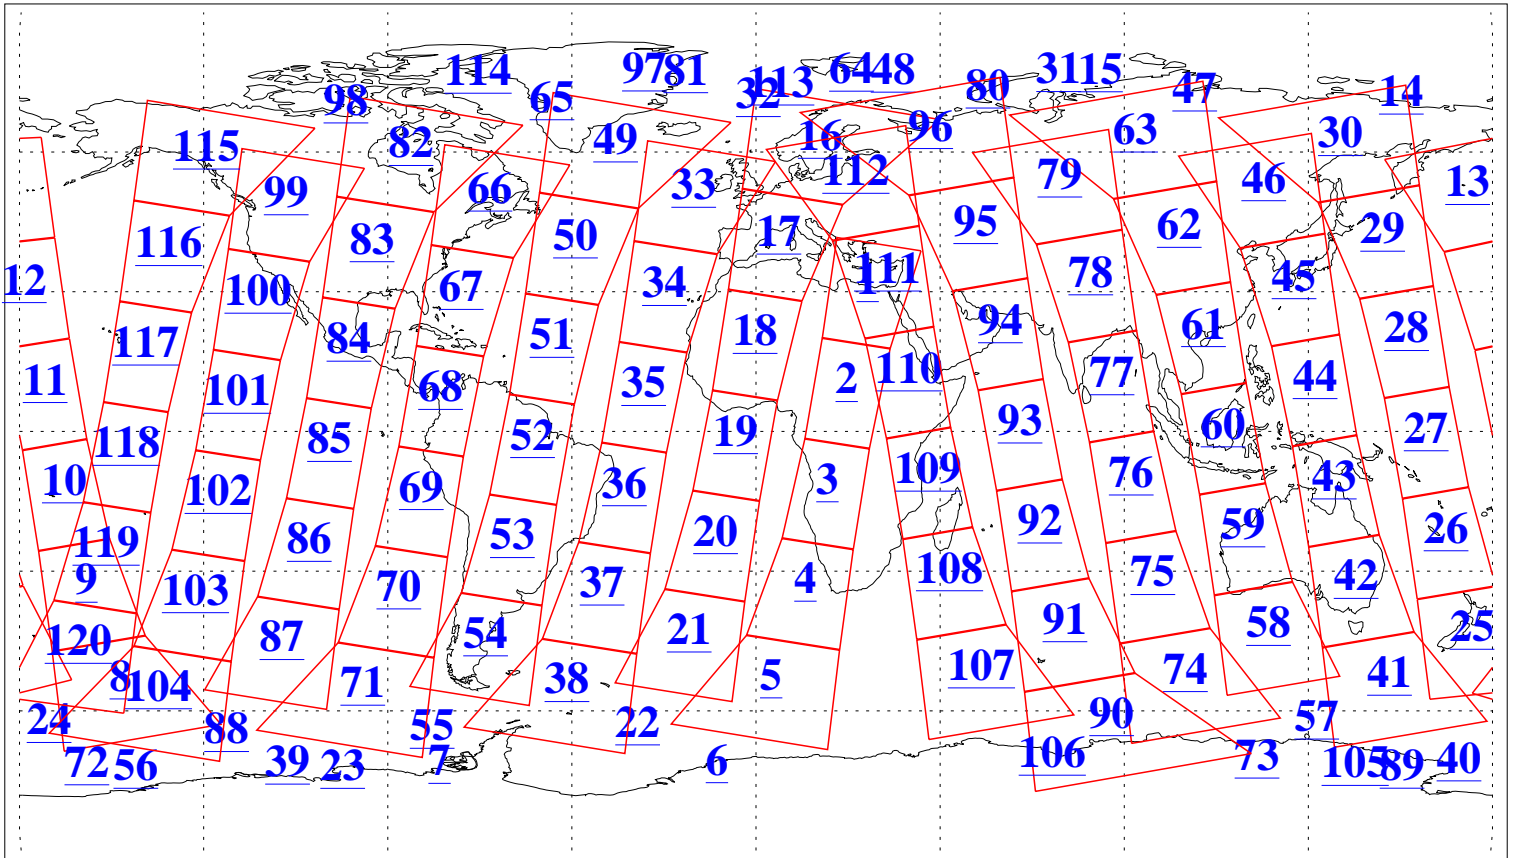

L1B Availability
AMSU Granules: 240
HSB Granules: 0
AIRS Granules: 240

27 Oct 2009
DoY 300
Aqua Day 2733
Granules: 1 to 120

Granules: 121 to 240

Legend: AMSU Available, HSB Available, AIRS Available

L1B Availability
AMSU Granules: 240
HSB Granules: 0
AIRS Granules: 240

27 Oct 2009
DoY 300
Aqua Day 2733
Ascending Granules

Descending Granules

Legend: AMSU Available, HSB Available, AIRS Available

L1B Availability
 AMSU Granules: 240
 HSB Granules: 0
 AIRS Granules: 240

27 Oct 2009
 DoY 300
 Aqua Day 2733

Northern Hemisphere Granules

Southern Hemisphere Granules

Legend: AMSU Available, ~~HSB Available~~, AIRS Available