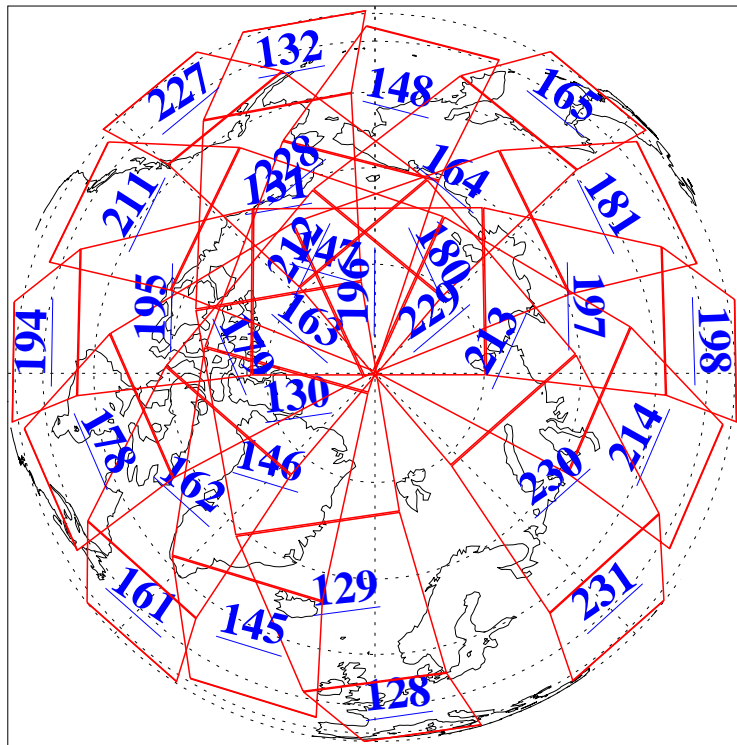

L1B Availability
AMSU Granules: 240
HSB Granules: 0
AIRS Granules: 240

27 Oct 2009
DoY 300
Aqua Day 2733

Northern Hemisphere Granules

Southern Hemisphere Granules