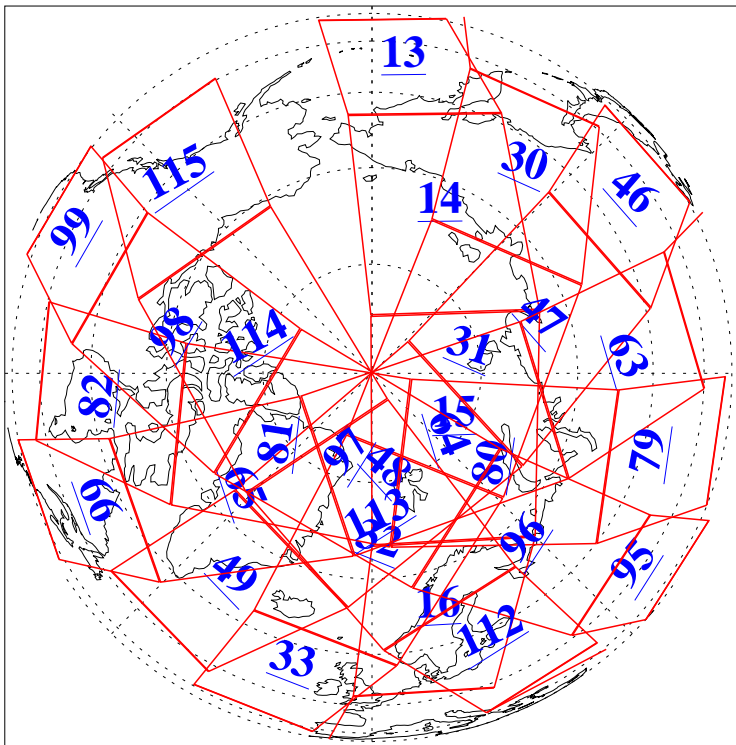

L1B Availability
AMSU Granules: 240
HSB Granules: 0
AIRS Granules: 240

27 Oct 2009
DoY 300
Aqua Day 2733
Granules: 1 to 120

Granules: 121 to 240

Legend: AMSU Available, HSB Available, AIRS Available

L1B Availability
AMSU Granules: 240
HSB Granules: 0
AIRS Granules: 240

27 Oct 2009
DoY 300
Aqua Day 2733
Ascending Granules

Descending Granules

Legend: AMSU Available, HSB Available, AIRS Available

L1B Availability
 AMSU Granules: 240
 HSB Granules: 0
 AIRS Granules: 240

27 Oct 2009
 DoY 300
 Aqua Day 2733

Northern Hemisphere Granules

Southern Hemisphere Granules

Legend: AMSU Available, ~~HSB Available~~, AIRS Available