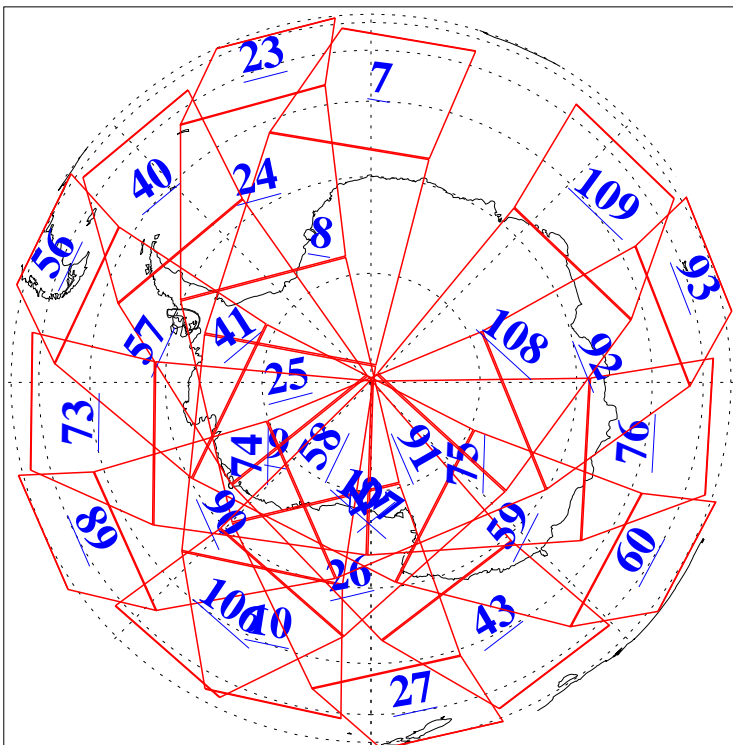

L1B Availability  
AMSU Granules: 240  
HSB Granules: 0  
AIRS Granules: 240

25 Oct 2009  
DoY 298  
Aqua Day 2731  
Granules: 1 to 120

Granules: 121 to 240

Legend: AMSU Available, HSB Available, AIRS Available

L1B Availability  
AMSU Granules: 240  
HSB Granules: 0  
AIRS Granules: 240

25 Oct 2009  
DoY 298  
Aqua Day 2731  
Ascending Granules

Descending Granules

Legend: AMSU Available, HSB Available, AIRS Available

L1B Availability  
 AMSU Granules: 240  
 HSB Granules: 0  
 AIRS Granules: 240

25 Oct 2009  
 DoY 298  
 Aqua Day 2731

Northern Hemisphere Granules

Southern Hemisphere Granules

Legend: AMSU Available, HSB Available, AIRS Available