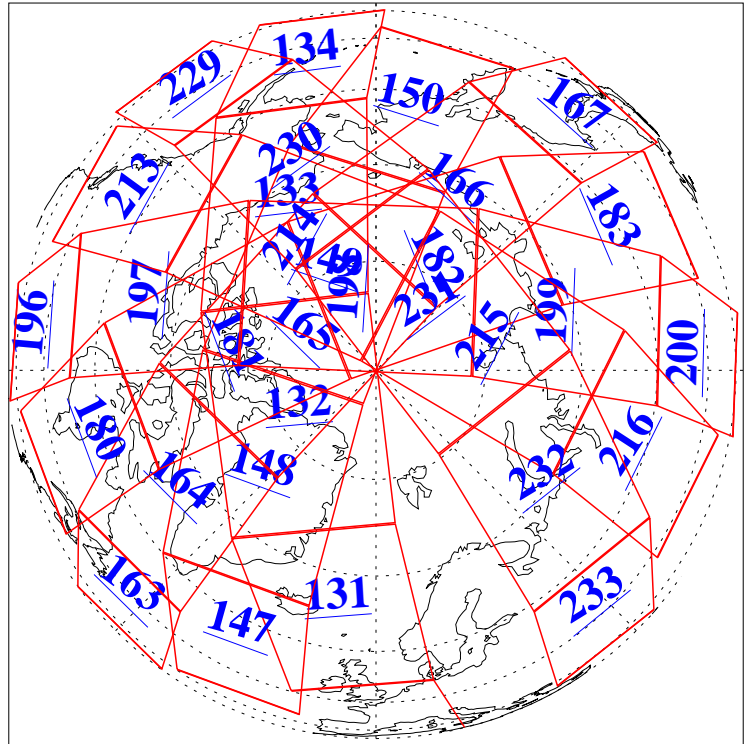

L1B Availability  
AMSU Granules: 240  
HSB Granules: 0  
AIRS Granules: 240

25 Oct 2009  
DoY 298  
Aqua Day 2731  
Granules: 1 to 120

Granules: 121 to 240

Legend: AMSU Available, HSB Available, AIRS Available

L1B Availability  
AMSU Granules: 240  
HSB Granules: 0  
AIRS Granules: 240

25 Oct 2009  
DoY 298  
Aqua Day 2731  
Ascending Granules

Descending Granules

Legend: AMSU Available, HSB Available, AIRS Available

L1B Availability  
 AMSU Granules: 240  
 HSB Granules: 0  
 AIRS Granules: 240

25 Oct 2009  
 DoY 298  
 Aqua Day 2731

Northern Hemisphere Granules

Southern Hemisphere Granules

Legend: AMSU Available, HSB Available, AIRS Available