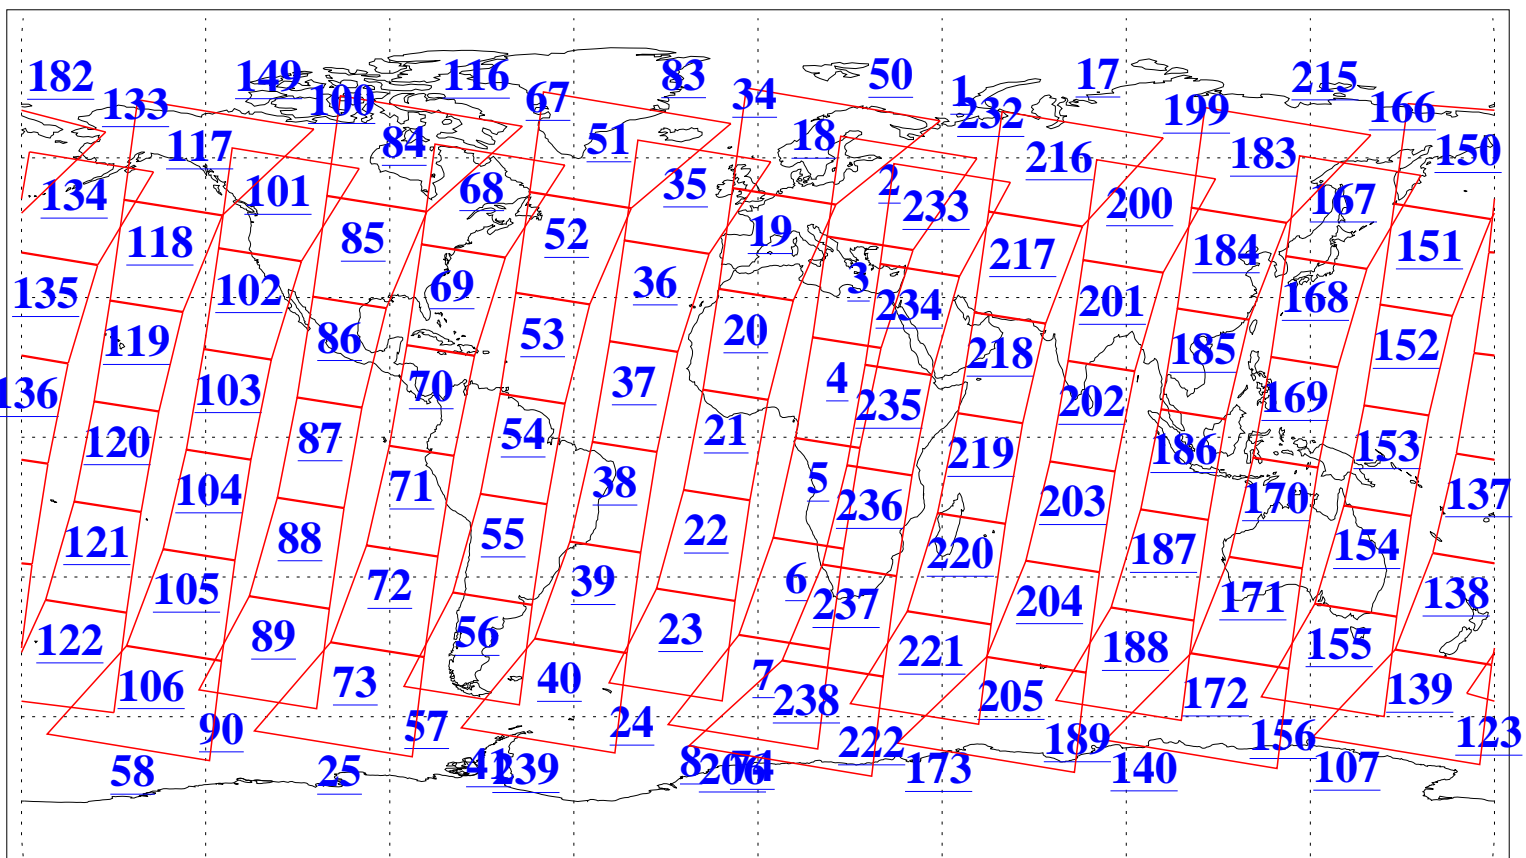

L1B Availability  
AMSU Granules: 240  
HSB Granules: 0  
AIRS Granules: 240

25 Oct 2009  
DoY 298  
Aqua Day 2731  
Granules: 1 to 120

Granules: 121 to 240

Legend: AMSU Available, HSB Available, AIRS Available

L1B Availability  
AMSU Granules: 240  
HSB Granules: 0  
AIRS Granules: 240

25 Oct 2009  
DoY 298  
Aqua Day 2731  
Ascending Granules

Descending Granules

Legend: AMSU Available, HSB Available, AIRS Available

L1B Availability  
 AMSU Granules: 240  
 HSB Granules: 0  
 AIRS Granules: 240

25 Oct 2009  
 DoY 298  
 Aqua Day 2731

Northern Hemisphere Granules

Southern Hemisphere Granules

Legend: AMSU Available, HSB Available, AIRS Available