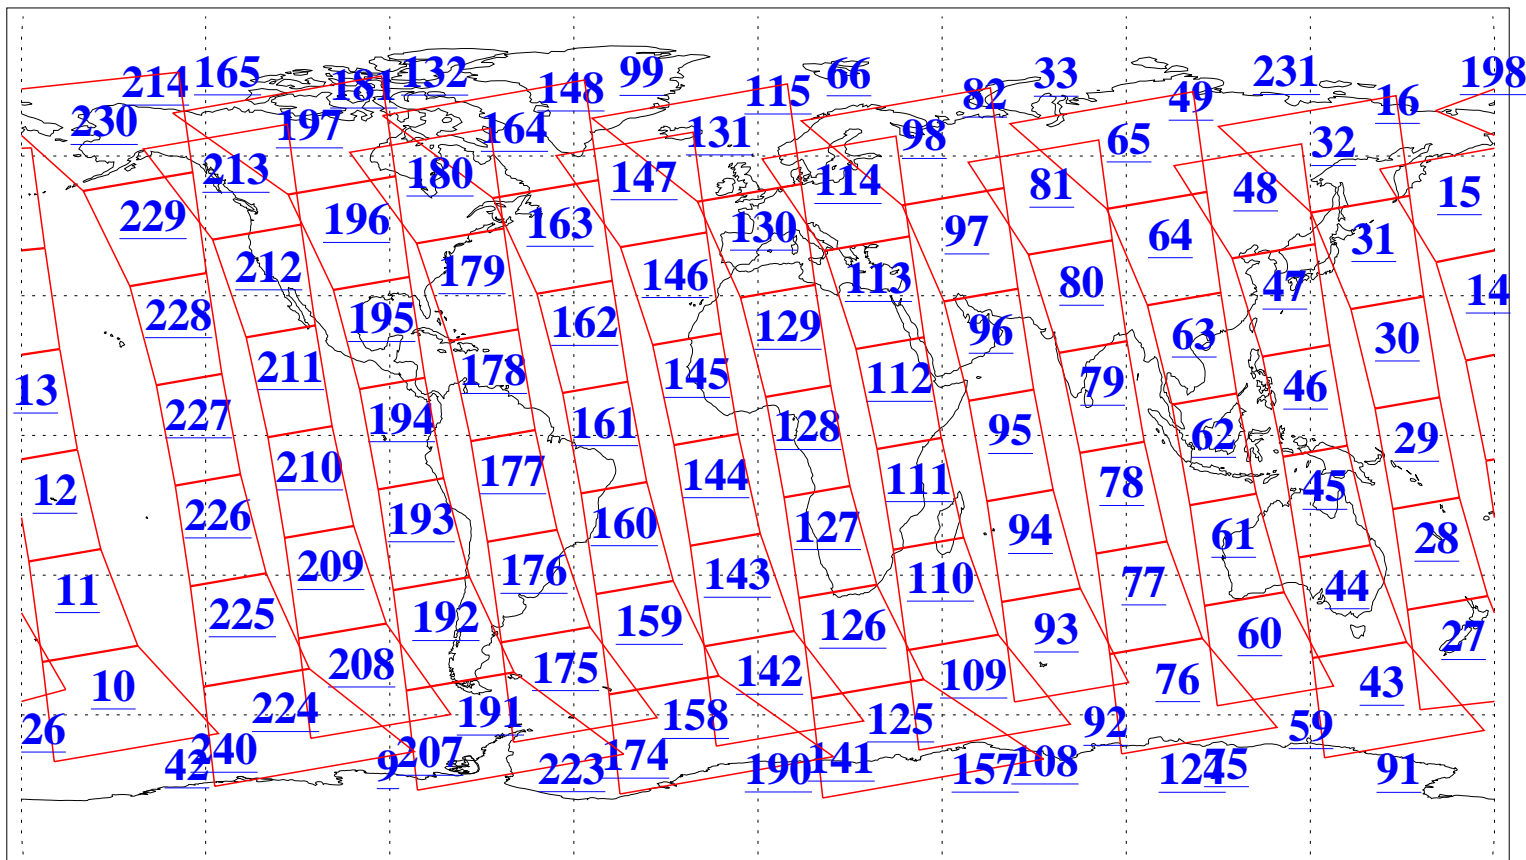

L1B Availability  
AMSU Granules: 240  
HSB Granules: 0  
AIRS Granules: 240

25 Oct 2009  
DoY 298  
Aqua Day 2731  
Granules: 1 to 120

Granules: 121 to 240

Legend: AMSU Available, HSB Available, AIRS Available

L1B Availability  
AMSU Granules: 240  
HSB Granules: 0  
AIRS Granules: 240

25 Oct 2009  
DoY 298  
Aqua Day 2731  
Ascending Granules

Descending Granules

Legend: AMSU Available, HSB Available, AIRS Available

L1B Availability  
 AMSU Granules: 240  
 HSB Granules: 0  
 AIRS Granules: 240

25 Oct 2009  
 DoY 298  
 Aqua Day 2731

Northern Hemisphere Granules

Southern Hemisphere Granules

Legend: AMSU Available, HSB Available, AIRS Available