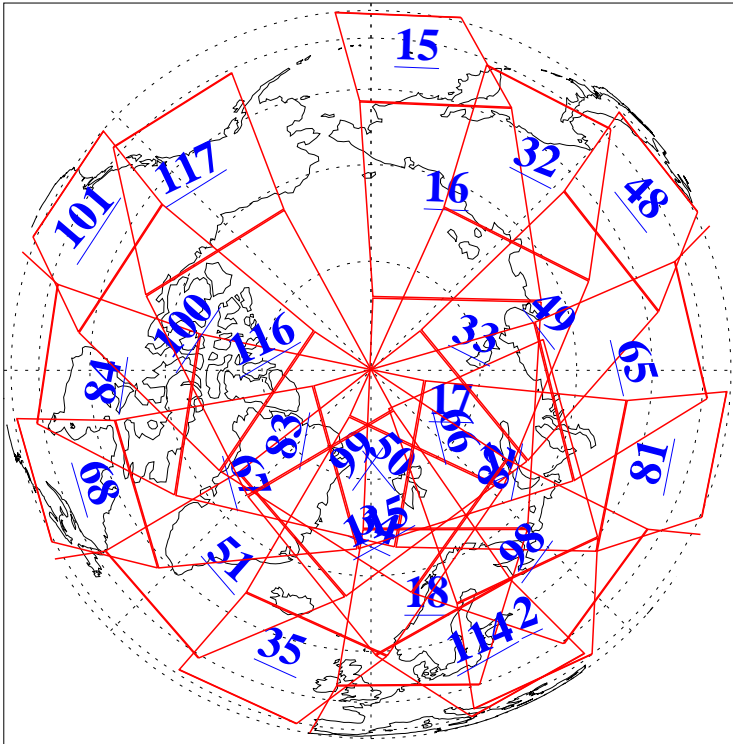

L1B Availability  
AMSU Granules: 240  
HSB Granules: 0  
AIRS Granules: 240

25 Oct 2009  
DoY 298  
Aqua Day 2731  
Granules: 1 to 120

Granules: 121 to 240

Legend: AMSU Available, HSB Available, AIRS Available

L1B Availability  
AMSU Granules: 240  
HSB Granules: 0  
AIRS Granules: 240

25 Oct 2009  
DoY 298  
Aqua Day 2731  
Ascending Granules

Descending Granules

Legend: AMSU Available, HSB Available, AIRS Available

L1B Availability  
 AMSU Granules: 240  
 HSB Granules: 0  
 AIRS Granules: 240

25 Oct 2009  
 DoY 298  
 Aqua Day 2731

Northern Hemisphere Granules

Southern Hemisphere Granules

Legend: AMSU Available, HSB Available, AIRS Available