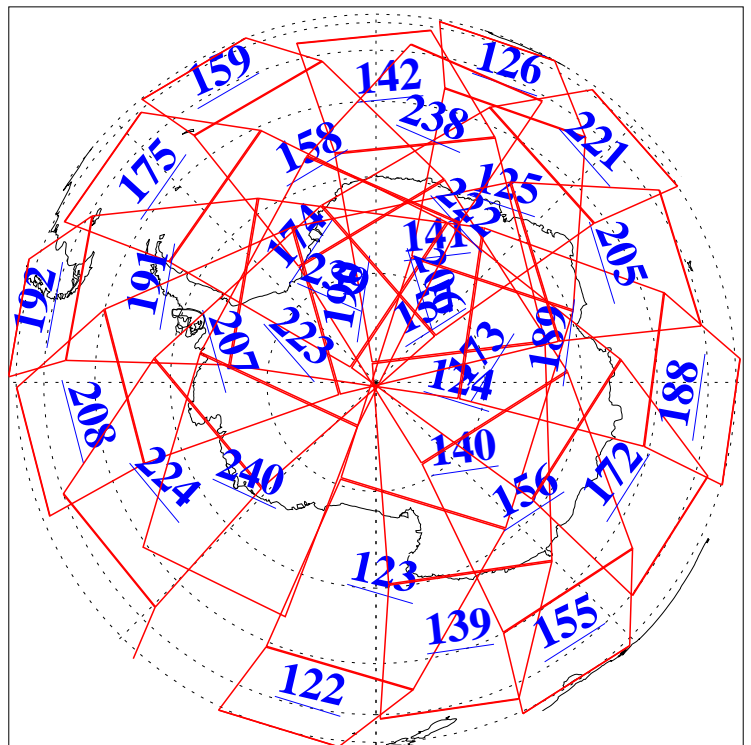

L1B Availability  
AMSU Granules: 240  
HSB Granules: 0  
AIRS Granules: 240

25 Oct 2009  
DoY 298  
Aqua Day 2731  
Granules: 1 to 120

Granules: 121 to 240

Legend: AMSU Available, HSB Available, AIRS Available

L1B Availability  
AMSU Granules: 240  
HSB Granules: 0  
AIRS Granules: 240

25 Oct 2009  
DoY 298  
Aqua Day 2731  
Ascending Granules

Descending Granules

Legend: AMSU Available, HSB Available, AIRS Available

L1B Availability  
 AMSU Granules: 240  
 HSB Granules: 0  
 AIRS Granules: 240

25 Oct 2009  
 DoY 298  
 Aqua Day 2731

Northern Hemisphere Granules

Southern Hemisphere Granules

Legend: AMSU Available, HSB Available, AIRS Available