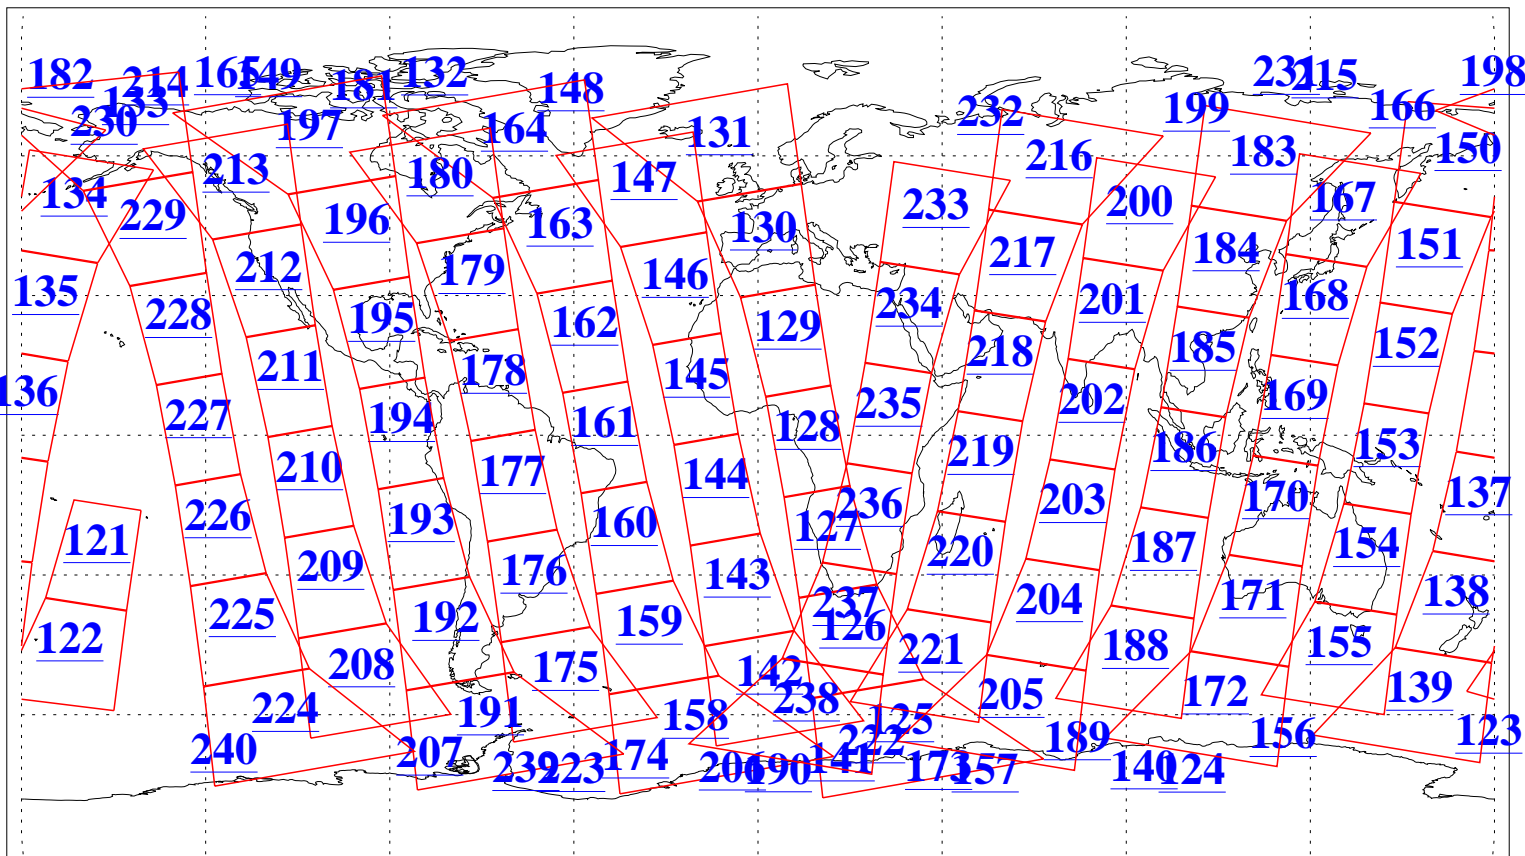

L1B Availability  
AMSU Granules: 240  
HSB Granules: 0  
AIRS Granules: 240

25 Oct 2009  
DoY 298  
Aqua Day 2731  
Granules: 1 to 120

Granules: 121 to 240

Legend: AMSU Available, HSB Available, AIRS Available

L1B Availability  
AMSU Granules: 240  
HSB Granules: 0  
AIRS Granules: 240

25 Oct 2009  
DoY 298  
Aqua Day 2731  
Ascending Granules

Descending Granules

Legend: AMSU Available, HSB Available, AIRS Available

L1B Availability  
 AMSU Granules: 240  
 HSB Granules: 0  
 AIRS Granules: 240

25 Oct 2009  
 DoY 298  
 Aqua Day 2731

Northern Hemisphere Granules

Southern Hemisphere Granules

Legend: AMSU Available, HSB Available, AIRS Available