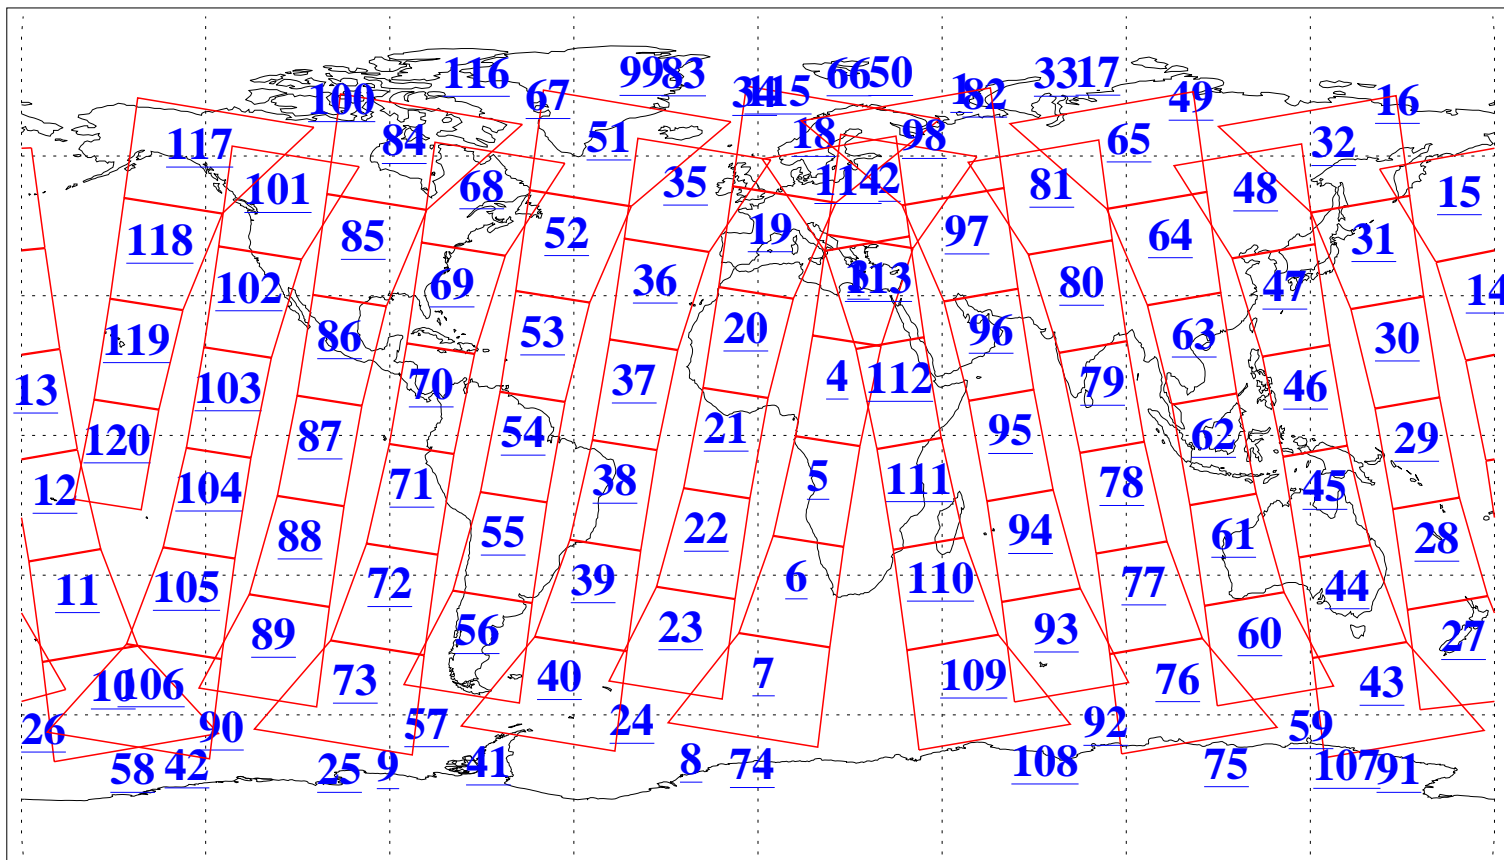

L1B Availability  
AMSU Granules: 240  
HSB Granules: 0  
AIRS Granules: 240

25 Oct 2009  
DoY 298  
Aqua Day 2731  
Granules: 1 to 120

Granules: 121 to 240

Legend: AMSU Available, HSB Available, AIRS Available

L1B Availability  
AMSU Granules: 240  
HSB Granules: 0  
AIRS Granules: 240

25 Oct 2009  
DoY 298  
Aqua Day 2731  
Ascending Granules

Descending Granules

Legend: AMSU Available, HSB Available, AIRS Available

L1B Availability  
 AMSU Granules: 240  
 HSB Granules: 0  
 AIRS Granules: 240

25 Oct 2009  
 DoY 298  
 Aqua Day 2731

Northern Hemisphere Granules

Southern Hemisphere Granules

Legend: AMSU Available, HSB Available, AIRS Available