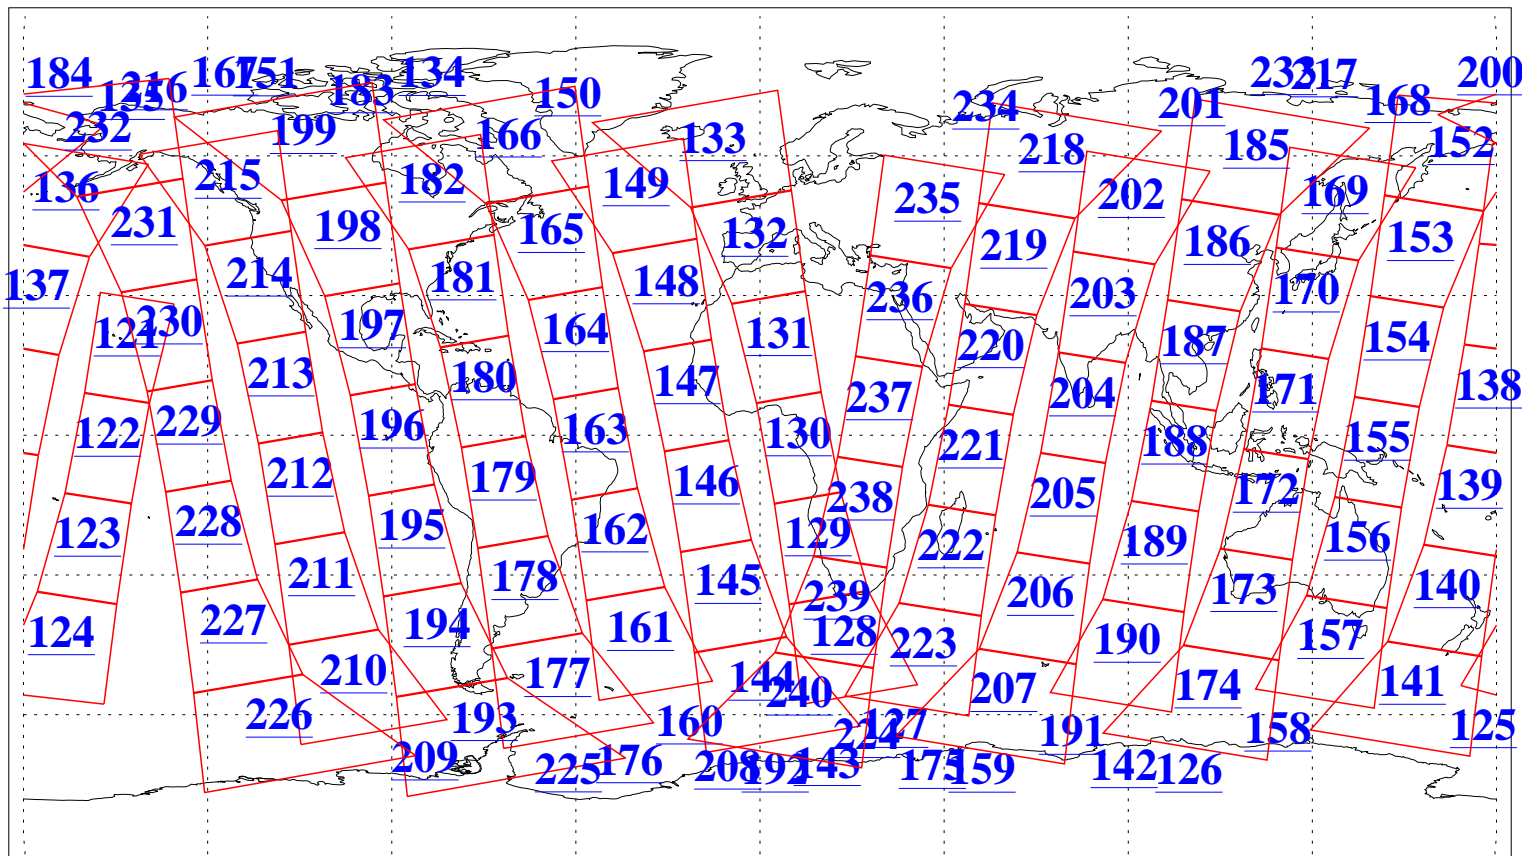

L1B Availability
AMSU Granules: 240
HSB Granules: 0
AIRS Granules: 240

23 Oct 2009
DoY 296
Aqua Day 2729
Granules: 1 to 120

Granules: 121 to 240

Legend: AMSU Available, HSB Available, AIRS Available

L1B Availability
AMSU Granules: 240
HSB Granules: 0
AIRS Granules: 240

23 Oct 2009
DoY 296
Aqua Day 2729
Ascending Granules

Descending Granules

Legend: AMSU Available, HSB Available, AIRS Available

L1B Availability
 AMSU Granules: 240
 HSB Granules: 0
 AIRS Granules: 240

23 Oct 2009
 DoY 296
 Aqua Day 2729

Northern Hemisphere Granules

Southern Hemisphere Granules

Legend: AMSU Available, HSB Available, AIRS Available