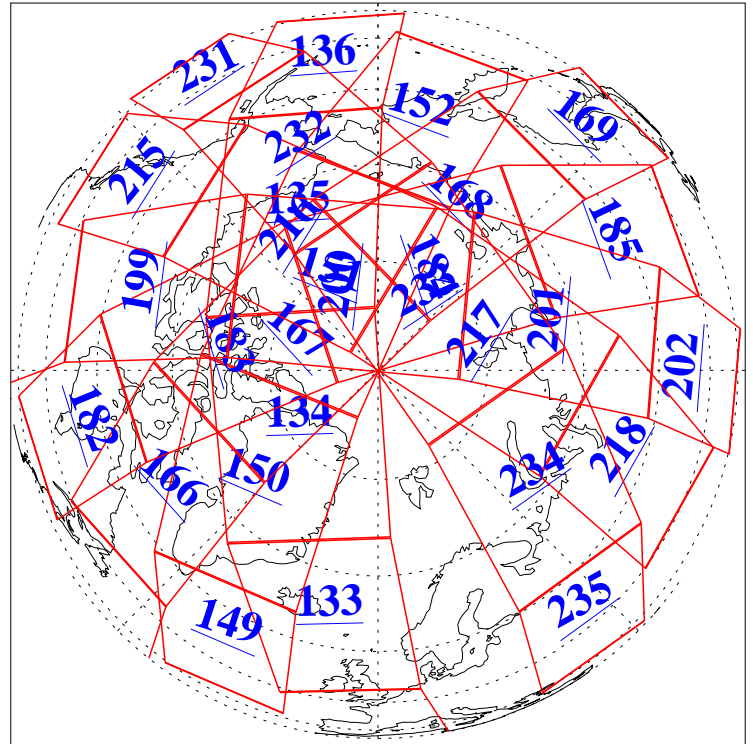

L1B Availability
AMSU Granules: 240
HSB Granules: 0
AIRS Granules: 240

23 Oct 2009
DoY 296
Aqua Day 2729
Granules: 1 to 120

Granules: 121 to 240

Legend: AMSU Available, HSB Available, AIRS Available

L1B Availability
AMSU Granules: 240
HSB Granules: 0
AIRS Granules: 240

23 Oct 2009
DoY 296
Aqua Day 2729
Ascending Granules

Descending Granules

Legend: AMSU Available, HSB Available, AIRS Available

L1B Availability
 AMSU Granules: 240
 HSB Granules: 0
 AIRS Granules: 240

23 Oct 2009
 DoY 296
 Aqua Day 2729

Northern Hemisphere Granules

Southern Hemisphere Granules

Legend: AMSU Available, HSB Available, AIRS Available