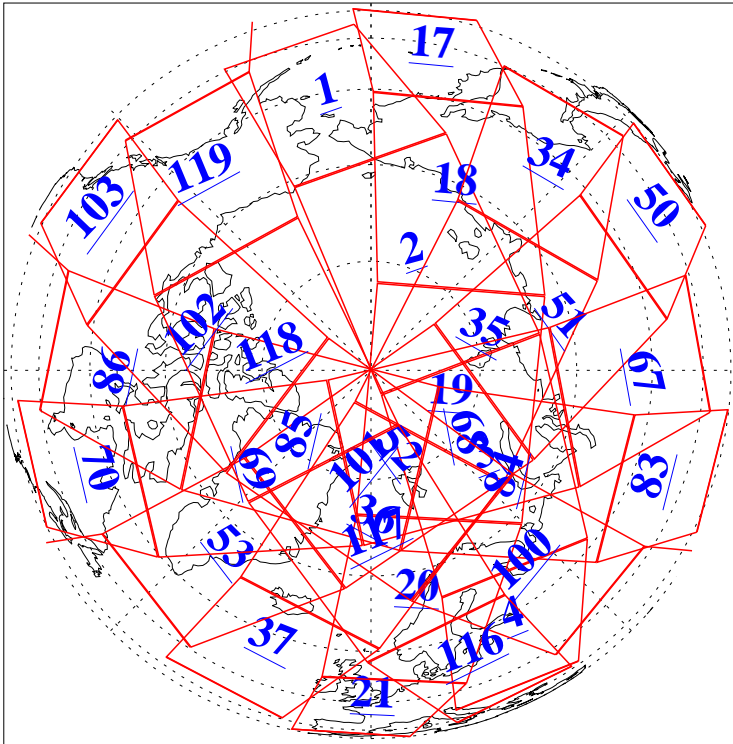

L1B Availability
AMSU Granules: 240
HSB Granules: 0
AIRS Granules: 240

23 Oct 2009
DoY 296
Aqua Day 2729
Granules: 1 to 120

Granules: 121 to 240

Legend: AMSU Available, HSB Available, AIRS Available

L1B Availability
AMSU Granules: 240
HSB Granules: 0
AIRS Granules: 240

23 Oct 2009
DoY 296
Aqua Day 2729
Ascending Granules

Descending Granules

Legend: AMSU Available, HSB Available, AIRS Available

L1B Availability
 AMSU Granules: 240
 HSB Granules: 0
 AIRS Granules: 240

23 Oct 2009
 DoY 296
 Aqua Day 2729

Northern Hemisphere Granules

Southern Hemisphere Granules

Legend: AMSU Available, HSB Available, AIRS Available