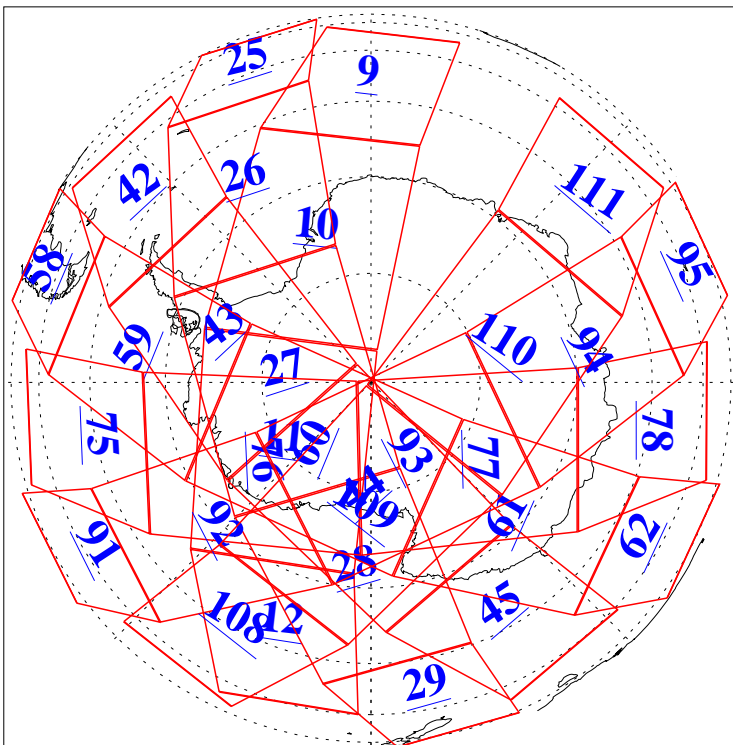

L1B Availability
AMSU Granules: 240
HSB Granules: 0
AIRS Granules: 240

23 Oct 2009
DoY 296
Aqua Day 2729
Granules: 1 to 120

Granules: 121 to 240

Legend: AMSU Available, HSB Available, AIRS Available

L1B Availability
AMSU Granules: 240
HSB Granules: 0
AIRS Granules: 240

23 Oct 2009
DoY 296
Aqua Day 2729
Ascending Granules

Descending Granules

Legend: AMSU Available, HSB Available, AIRS Available

L1B Availability
 AMSU Granules: 240
 HSB Granules: 0
 AIRS Granules: 240

23 Oct 2009
 DoY 296
 Aqua Day 2729

Northern Hemisphere Granules

Southern Hemisphere Granules

Legend: AMSU Available, HSB Available, AIRS Available