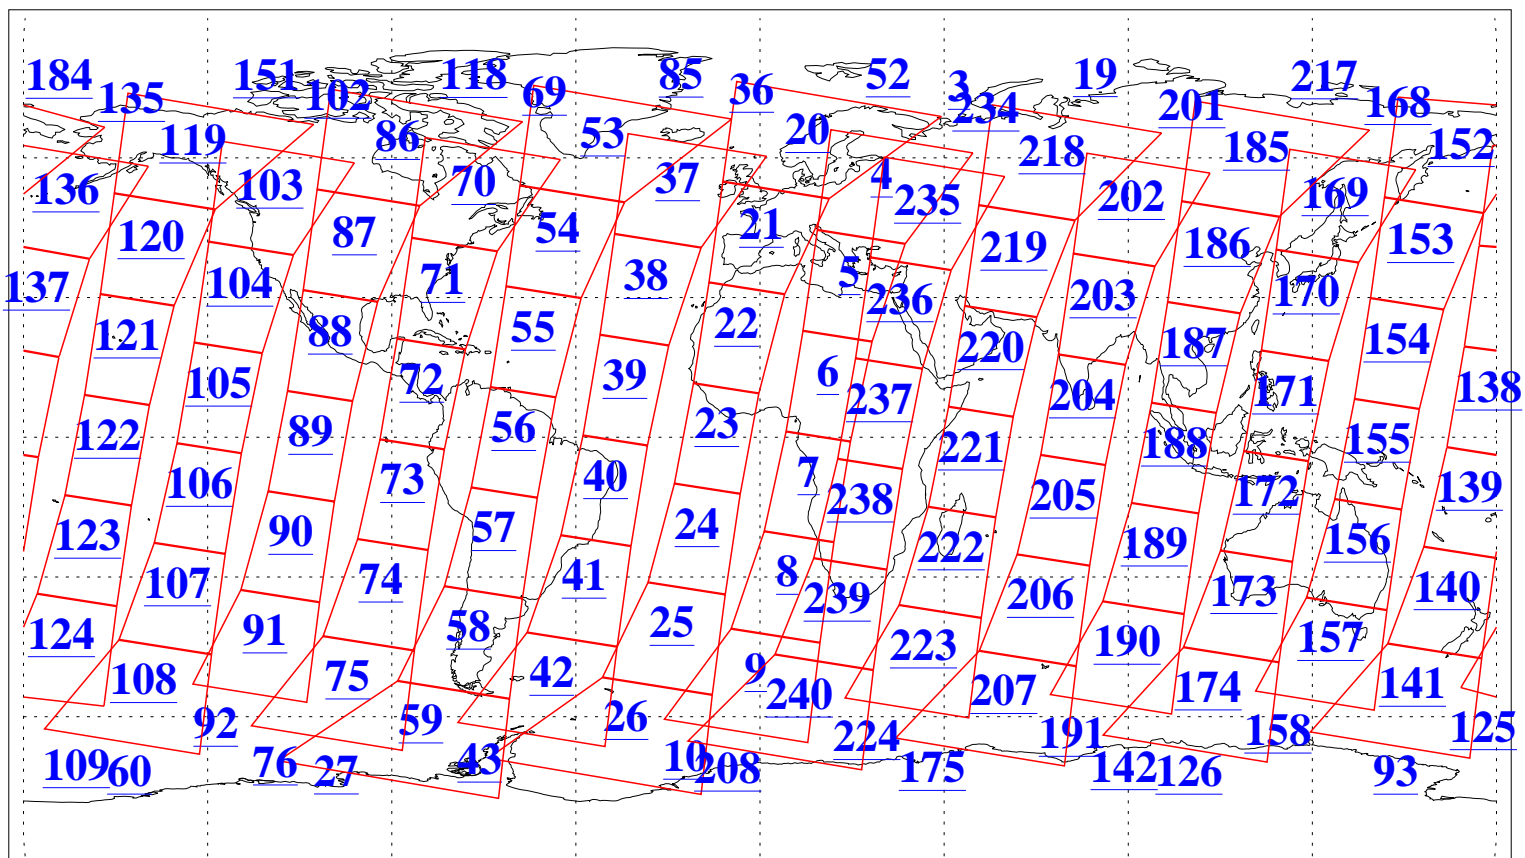

L1B Availability
AMSU Granules: 240
HSB Granules: 0
AIRS Granules: 240

23 Oct 2009
DoY 296
Aqua Day 2729
Granules: 1 to 120

Granules: 121 to 240

Legend: AMSU Available, HSB Available, AIRS Available

L1B Availability
AMSU Granules: 240
HSB Granules: 0
AIRS Granules: 240

23 Oct 2009
DoY 296
Aqua Day 2729
Ascending Granules

Descending Granules

Legend: AMSU Available, HSB Available, AIRS Available

L1B Availability
 AMSU Granules: 240
 HSB Granules: 0
 AIRS Granules: 240

23 Oct 2009
 DoY 296
 Aqua Day 2729

Northern Hemisphere Granules

Southern Hemisphere Granules

Legend: AMSU Available, HSB Available, AIRS Available