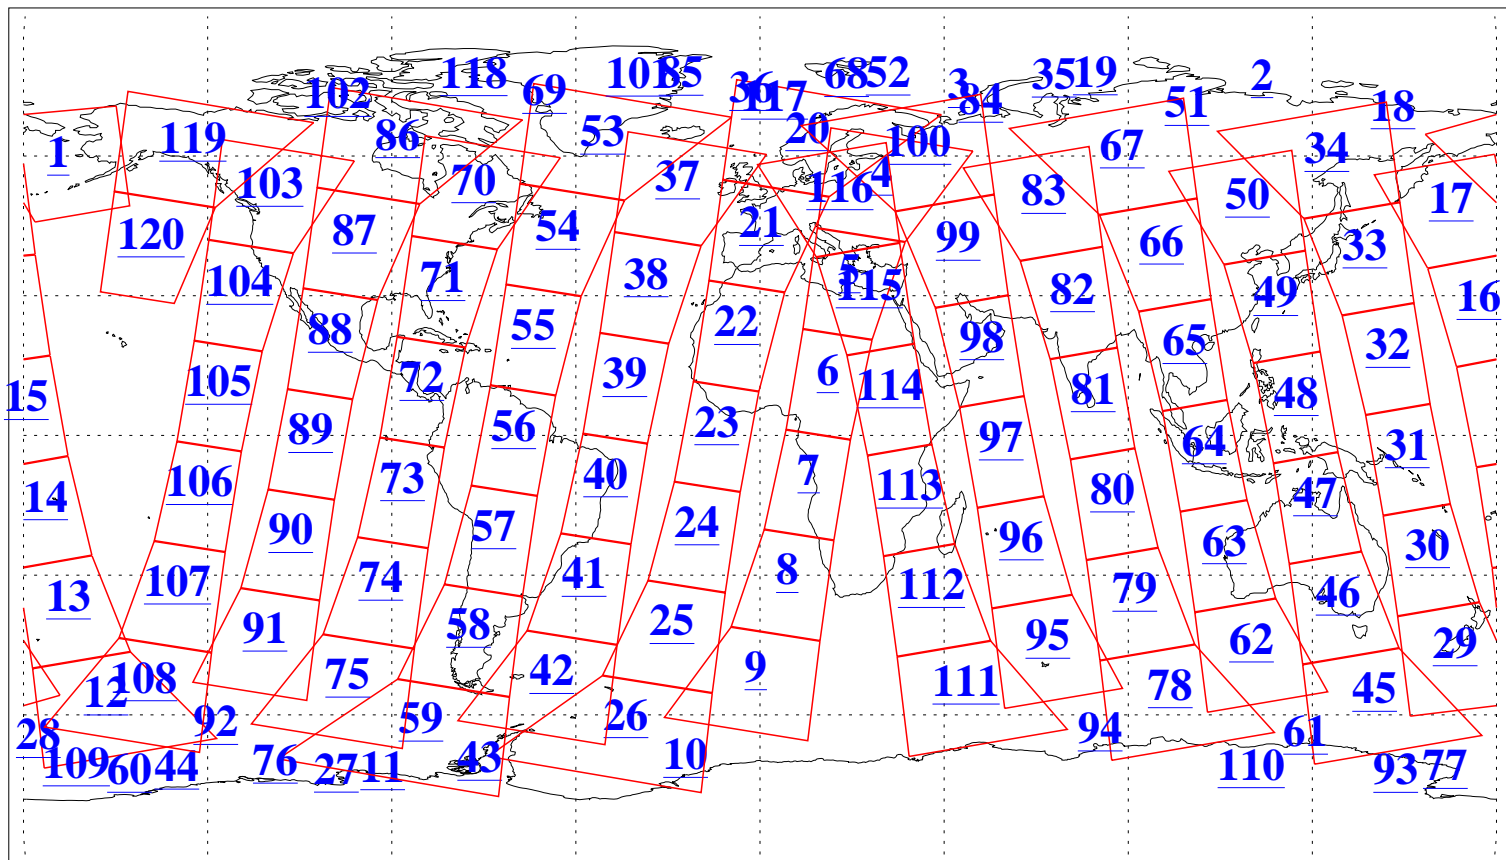

L1B Availability
AMSU Granules: 240
HSB Granules: 0
AIRS Granules: 240

23 Oct 2009
DoY 296
Aqua Day 2729
Granules: 1 to 120

Granules: 121 to 240

Legend: AMSU Available, HSB Available, AIRS Available

L1B Availability
AMSU Granules: 240
HSB Granules: 0
AIRS Granules: 240

23 Oct 2009
DoY 296
Aqua Day 2729
Ascending Granules

Descending Granules

Legend: AMSU Available, HSB Available, AIRS Available

L1B Availability
 AMSU Granules: 240
 HSB Granules: 0
 AIRS Granules: 240

23 Oct 2009
 DoY 296
 Aqua Day 2729

Northern Hemisphere Granules

Southern Hemisphere Granules

Legend: AMSU Available, HSB Available, AIRS Available