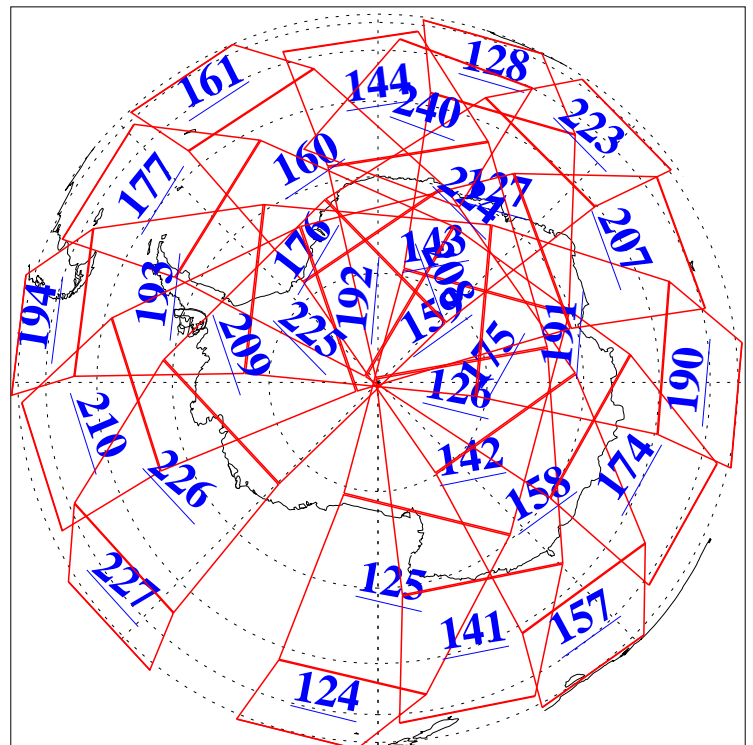

L1B Availability
AMSU Granules: 240
HSB Granules: 0
AIRS Granules: 240

23 Oct 2009
DoY 296
Aqua Day 2729
Granules: 1 to 120

Granules: 121 to 240

Legend: AMSU Available, HSB Available, AIRS Available

L1B Availability
AMSU Granules: 240
HSB Granules: 0
AIRS Granules: 240

23 Oct 2009
DoY 296
Aqua Day 2729
Ascending Granules

Descending Granules

Legend: AMSU Available, HSB Available, AIRS Available

L1B Availability
 AMSU Granules: 240
 HSB Granules: 0
 AIRS Granules: 240

23 Oct 2009
 DoY 296
 Aqua Day 2729

Northern Hemisphere Granules

Southern Hemisphere Granules

Legend: AMSU Available, HSB Available, AIRS Available