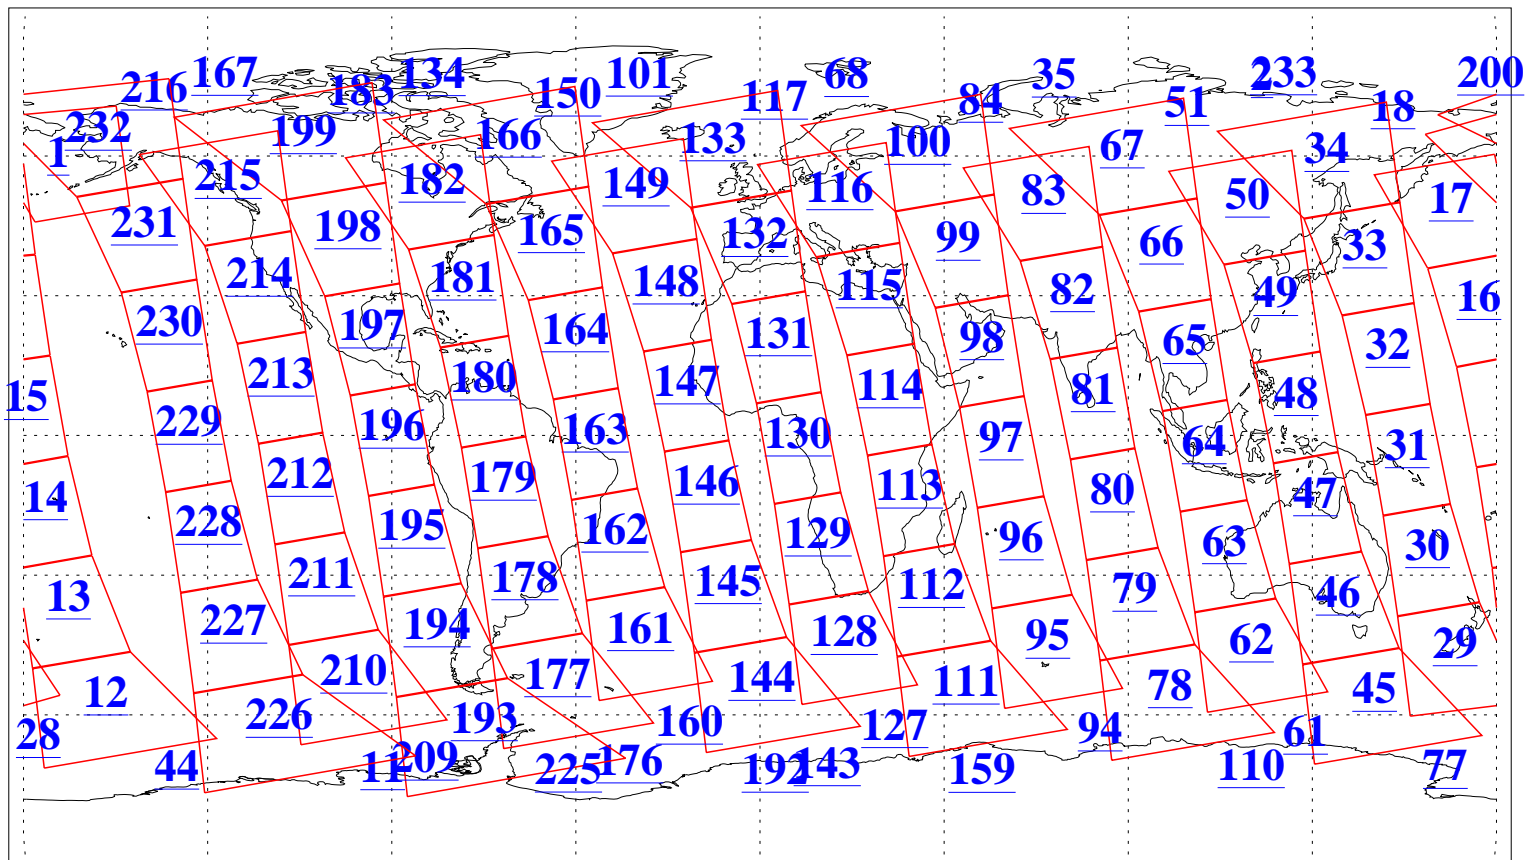

L1B Availability
AMSU Granules: 240
HSB Granules: 0
AIRS Granules: 240

23 Oct 2009
DoY 296
Aqua Day 2729
Granules: 1 to 120

Granules: 121 to 240

Legend: AMSU Available, HSB Available, AIRS Available

L1B Availability
AMSU Granules: 240
HSB Granules: 0
AIRS Granules: 240

23 Oct 2009
DoY 296
Aqua Day 2729
Ascending Granules

Descending Granules

Legend: AMSU Available, HSB Available, AIRS Available

L1B Availability
 AMSU Granules: 240
 HSB Granules: 0
 AIRS Granules: 240

23 Oct 2009
 DoY 296
 Aqua Day 2729

Northern Hemisphere Granules

Southern Hemisphere Granules

Legend: AMSU Available, HSB Available, AIRS Available