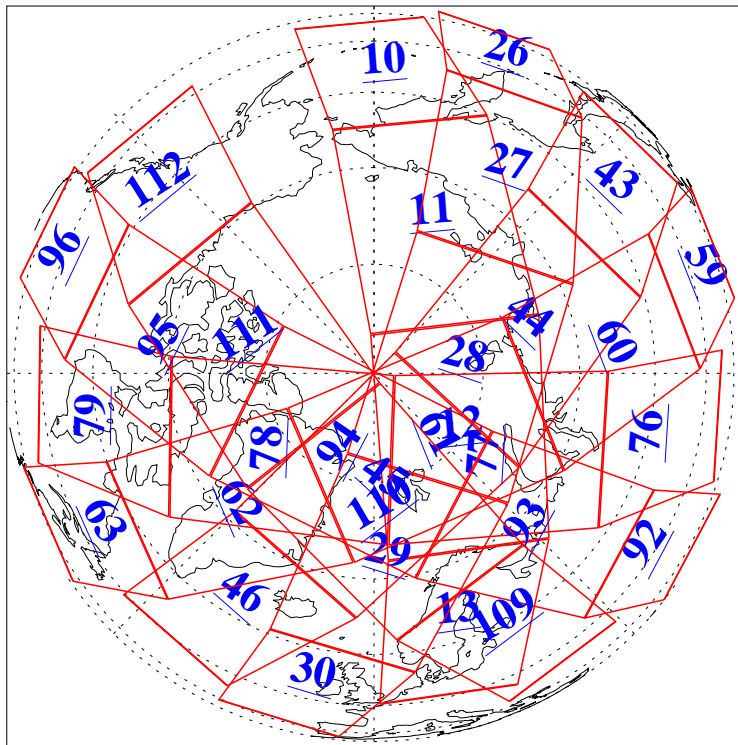

L1B Availability
AMSU Granules: 240
HSB Granules: 0
AIRS Granules: 240

22 Oct 2009
DoY 295
Aqua Day 2728
Granules: 1 to 120

Granules: 121 to 240

Legend: AMSU Available, HSB Available, AIRS Available

L1B Availability
AMSU Granules: 240
HSB Granules: 0
AIRS Granules: 240

22 Oct 2009
DoY 295
Aqua Day 2728

Ascending Granules

Descending Granules

Legend: AMSU Available, HSB Available, AIRS Available

L1B Availability
 AMSU Granules: 240
 HSB Granules: 0
 AIRS Granules: 240

22 Oct 2009
 DoY 295
 Aqua Day 2728

Northern Hemisphere Granules

Southern Hemisphere Granules

Legend: AMSU Available, HSB Available, AIRS Available