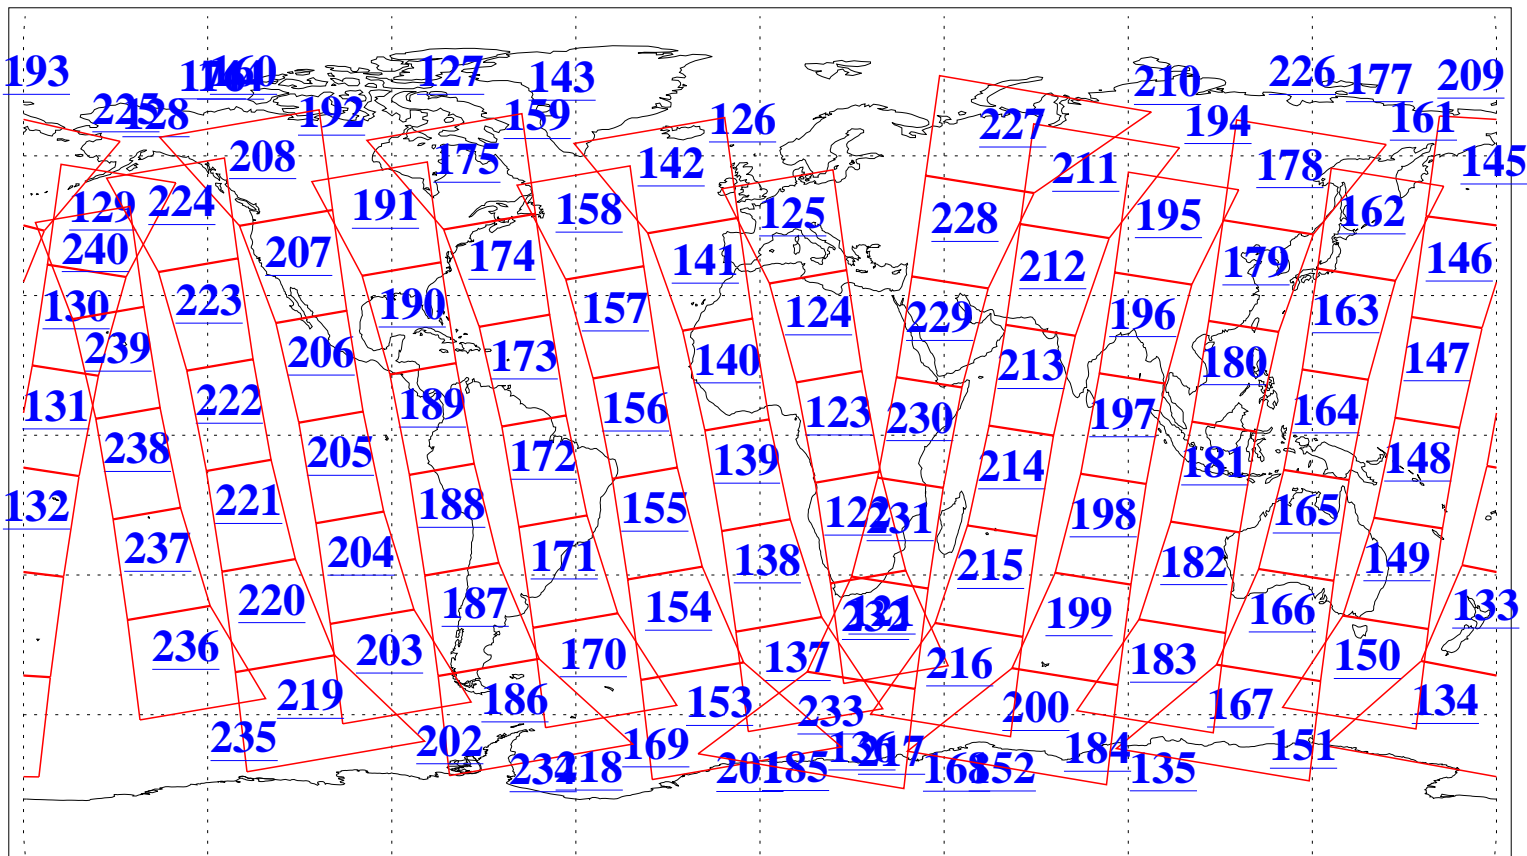

L1B Availability
AMSU Granules: 240
HSB Granules: 0
AIRS Granules: 240

22 Oct 2009
DoY 295
Aqua Day 2728
Granules: 1 to 120

Granules: 121 to 240

Legend: AMSU Available, HSB Available, AIRS Available

L1B Availability
AMSU Granules: 240
HSB Granules: 0
AIRS Granules: 240

22 Oct 2009
DoY 295
Aqua Day 2728

Ascending Granules

Descending Granules

Legend: AMSU Available, HSB Available, AIRS Available

L1B Availability
 AMSU Granules: 240
 HSB Granules: 0
 AIRS Granules: 240

22 Oct 2009
 DoY 295
 Aqua Day 2728