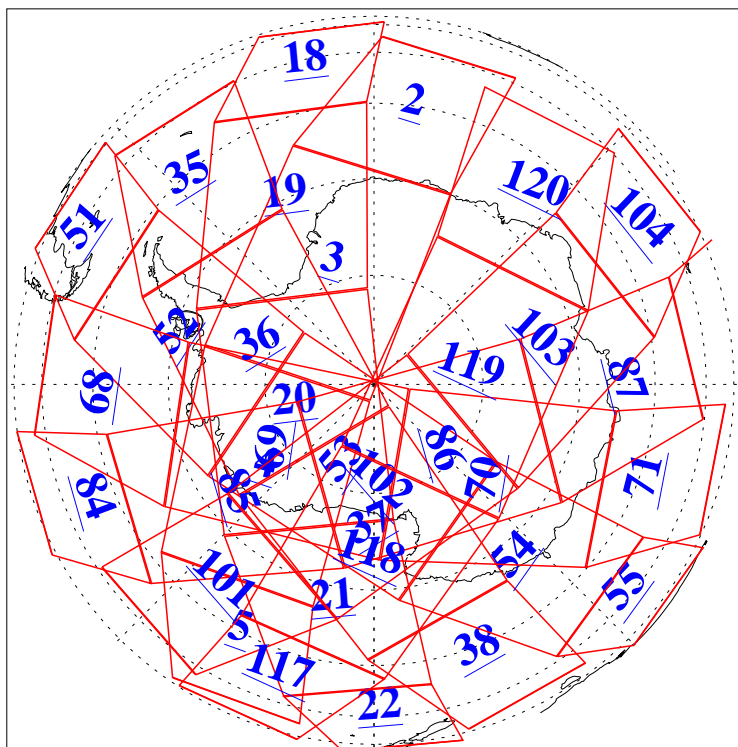

L1B Availability
AMSU Granules: 240
HSB Granules: 0
AIRS Granules: 240

22 Oct 2009
DoY 295
Aqua Day 2728
Granules: 1 to 120

Granules: 121 to 240

Legend: AMSU Available, HSB Available, AIRS Available

L1B Availability
AMSU Granules: 240
HSB Granules: 0
AIRS Granules: 240

22 Oct 2009
DoY 295
Aqua Day 2728

Ascending Granules

Descending Granules

Legend: AMSU Available, HSB Available, AIRS Available

L1B Availability
 AMSU Granules: 240
 HSB Granules: 0
 AIRS Granules: 240

22 Oct 2009
 DoY 295
 Aqua Day 2728

Northern Hemisphere Granules

Southern Hemisphere Granules

Legend: AMSU Available, HSB Available, AIRS Available