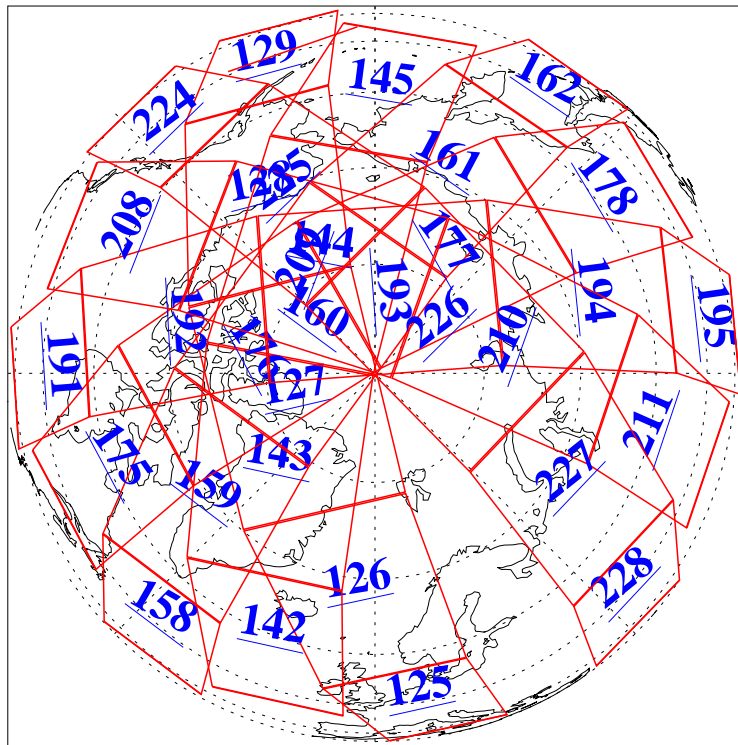

L1B Availability
AMSU Granules: 240
HSB Granules: 0
AIRS Granules: 240

22 Oct 2009
DoY 295
Aqua Day 2728
Granules: 1 to 120

Granules: 121 to 240

Legend: AMSU Available, HSB Available, AIRS Available

L1B Availability
AMSU Granules: 240
HSB Granules: 0
AIRS Granules: 240

22 Oct 2009
DoY 295
Aqua Day 2728

Ascending Granules

Descending Granules

Legend: AMSU Available, HSB Available, AIRS Available

L1B Availability
 AMSU Granules: 240
 HSB Granules: 0
 AIRS Granules: 240

22 Oct 2009
 DoY 295
 Aqua Day 2728

Northern Hemisphere Granules

Southern Hemisphere Granules

Legend: AMSU Available, HSB Available, AIRS Available