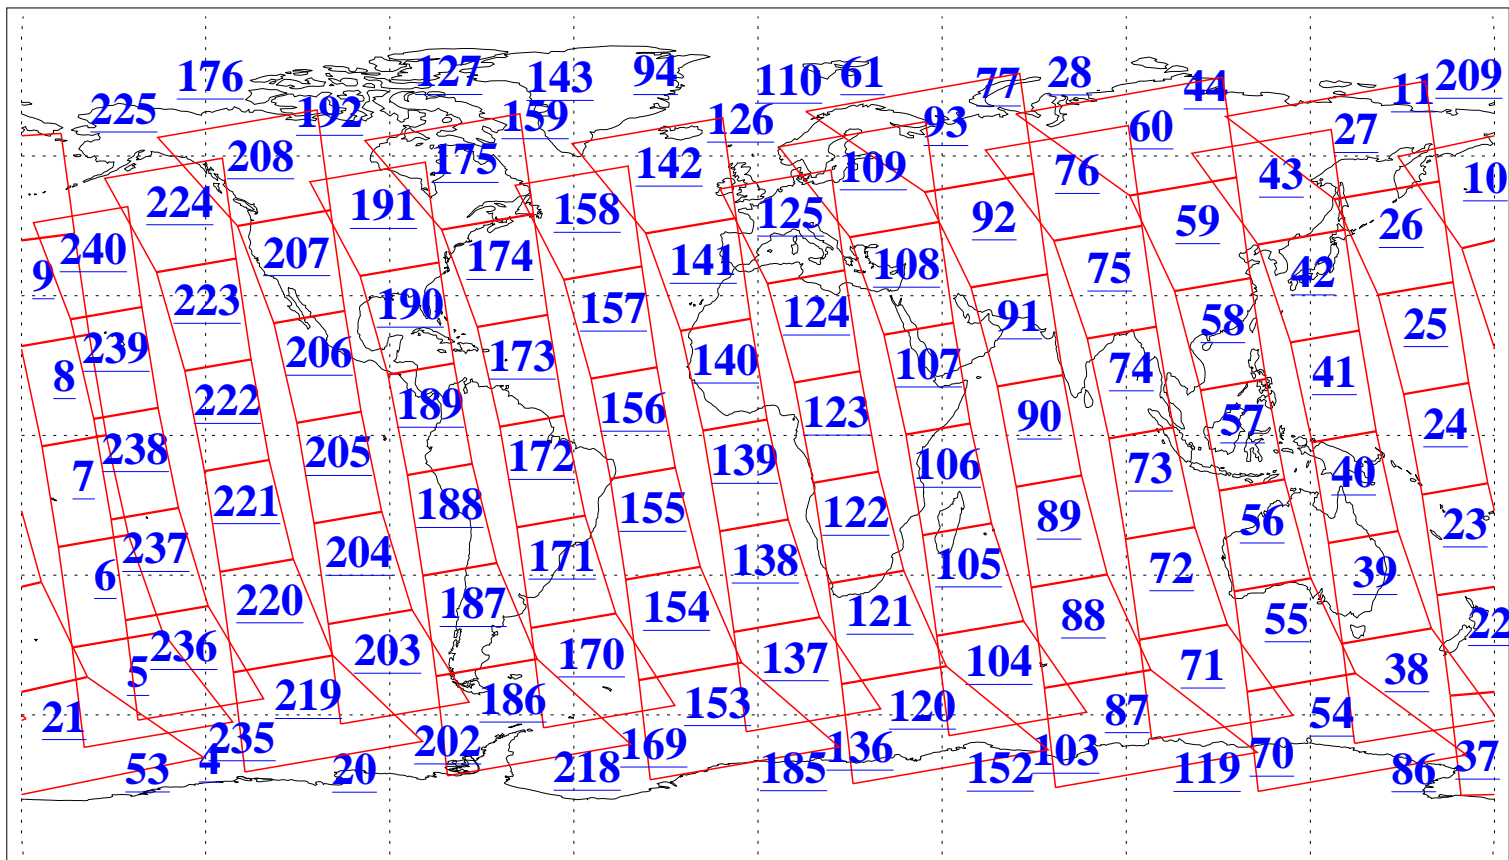

L1B Availability
AMSU Granules: 240
HSB Granules: 0
AIRS Granules: 240

22 Oct 2009
DoY 295
Aqua Day 2728
Granules: 1 to 120

Granules: 121 to 240

Legend: AMSU Available, HSB Available, AIRS Available

L1B Availability
AMSU Granules: 240
HSB Granules: 0
AIRS Granules: 240

22 Oct 2009
DoY 295
Aqua Day 2728

Ascending Granules

Descending Granules

Legend: AMSU Available, HSB Available, AIRS Available

L1B Availability
 AMSU Granules: 240
 HSB Granules: 0
 AIRS Granules: 240

22 Oct 2009
 DoY 295
 Aqua Day 2728

Northern Hemisphere Granules

Southern Hemisphere Granules

Legend: AMSU Available, HSB Available, AIRS Available