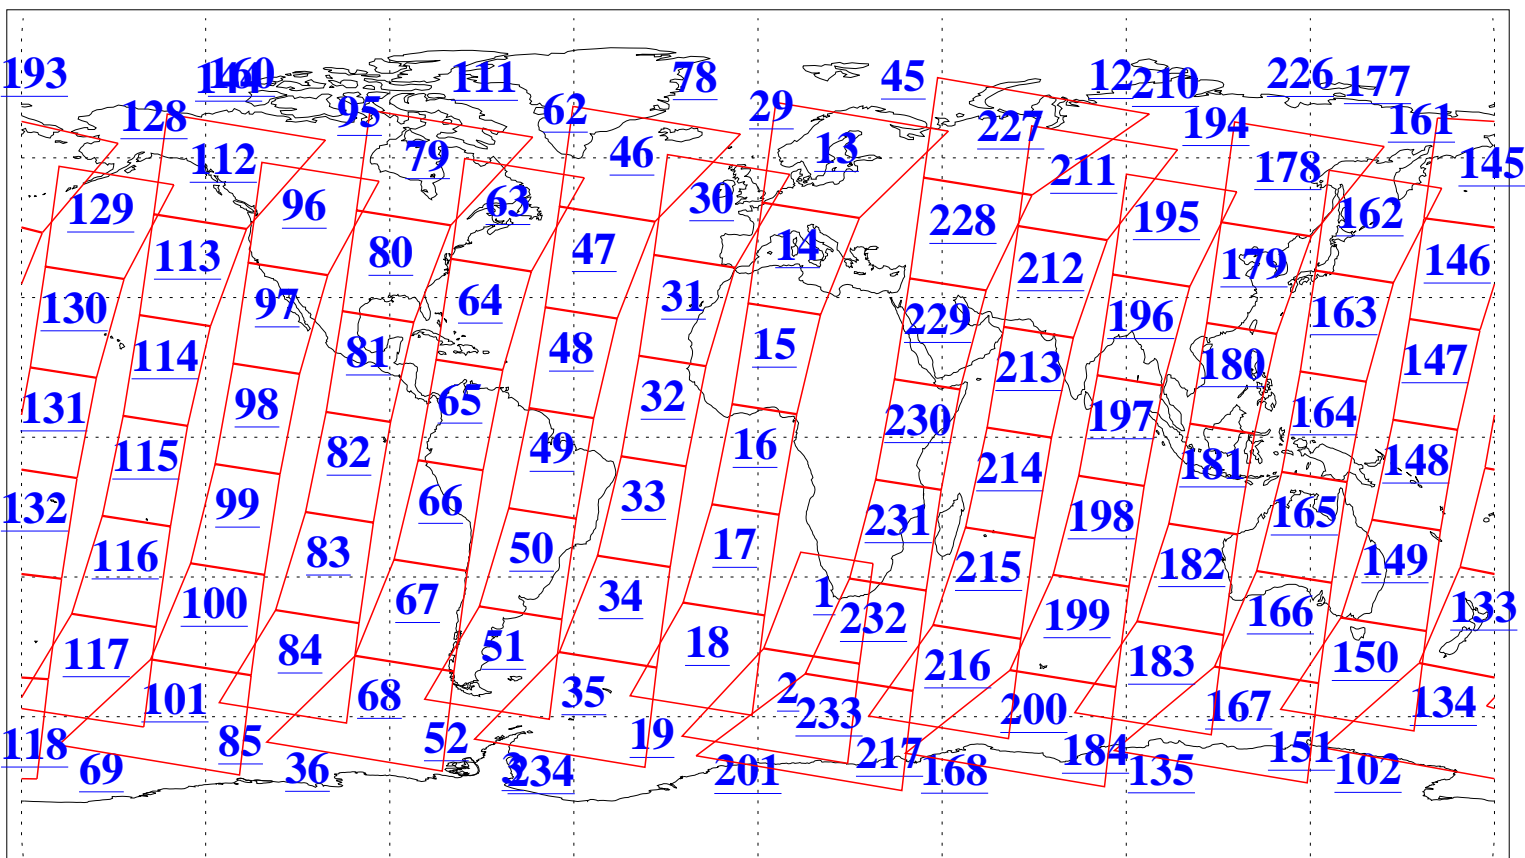

L1B Availability
AMSU Granules: 240
HSB Granules: 0
AIRS Granules: 240

22 Oct 2009
DoY 295
Aqua Day 2728
Granules: 1 to 120

Granules: 121 to 240

Legend: AMSU Available, HSB Available, AIRS Available

L1B Availability
AMSU Granules: 240
HSB Granules: 0
AIRS Granules: 240

22 Oct 2009
DoY 295
Aqua Day 2728

Ascending Granules

Descending Granules

Legend: AMSU Available, HSB Available, AIRS Available

L1B Availability
 AMSU Granules: 240
 HSB Granules: 0
 AIRS Granules: 240

22 Oct 2009
 DoY 295
 Aqua Day 2728

Northern Hemisphere Granules

Southern Hemisphere Granules

Legend: AMSU Available, HSB Available, AIRS Available