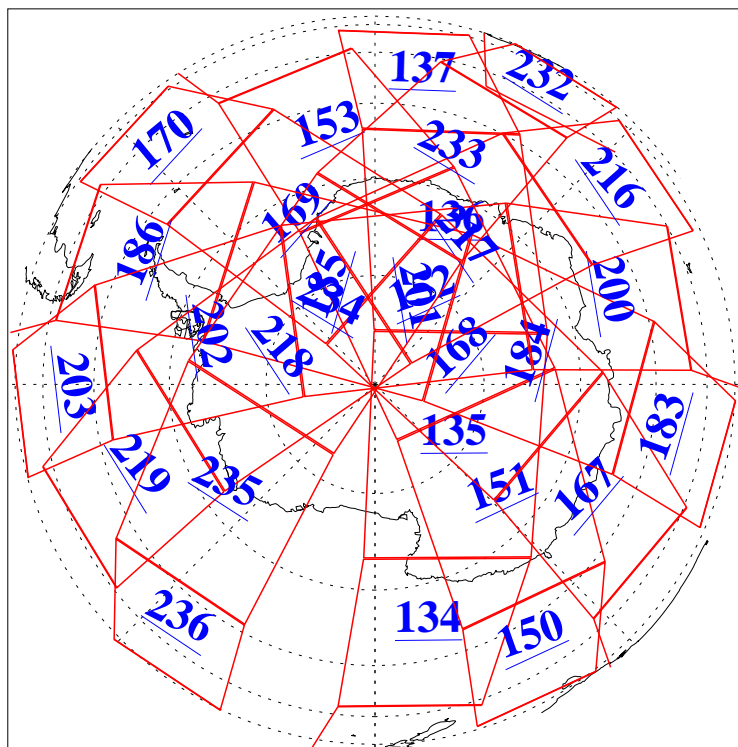

L1B Availability
AMSU Granules: 240
HSB Granules: 0
AIRS Granules: 240

22 Oct 2009
DoY 295
Aqua Day 2728
Granules: 1 to 120

Granules: 121 to 240

Legend: AMSU Available, HSB Available, AIRS Available

L1B Availability
AMSU Granules: 240
HSB Granules: 0
AIRS Granules: 240

22 Oct 2009
DoY 295
Aqua Day 2728

Ascending Granules

Descending Granules

Legend: AMSU Available, HSB Available, AIRS Available

L1B Availability
 AMSU Granules: 240
 HSB Granules: 0
 AIRS Granules: 240

22 Oct 2009
 DoY 295
 Aqua Day 2728

Northern Hemisphere Granules

Southern Hemisphere Granules

Legend: AMSU Available, HSB Available, AIRS Available