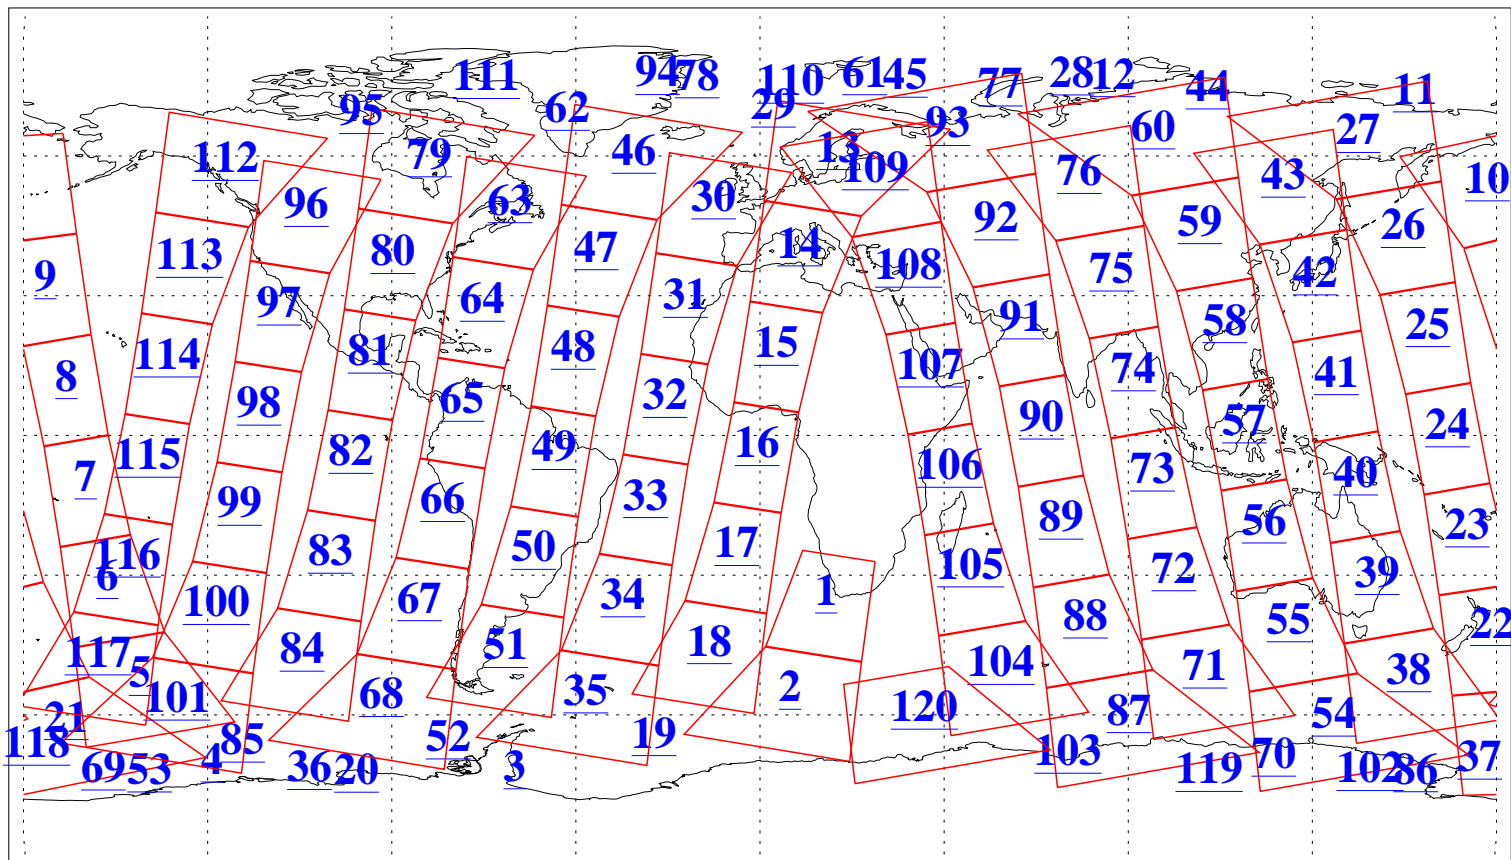

L1B Availability
AMSU Granules: 240
HSB Granules: 0
AIRS Granules: 240

22 Oct 2009
DoY 295
Aqua Day 2728
Granules: 1 to 120

Granules: 121 to 240

Legend: AMSU Available, HSB Available, AIRS Available

L1B Availability
AMSU Granules: 240
HSB Granules: 0
AIRS Granules: 240

22 Oct 2009
DoY 295
Aqua Day 2728

Ascending Granules

Descending Granules

Legend: AMSU Available, HSB Available, AIRS Available

L1B Availability
 AMSU Granules: 240
 HSB Granules: 0
 AIRS Granules: 240

22 Oct 2009
 DoY 295
 Aqua Day 2728

Northern Hemisphere Granules

Southern Hemisphere Granules

Legend: AMSU Available, HSB Available, AIRS Available