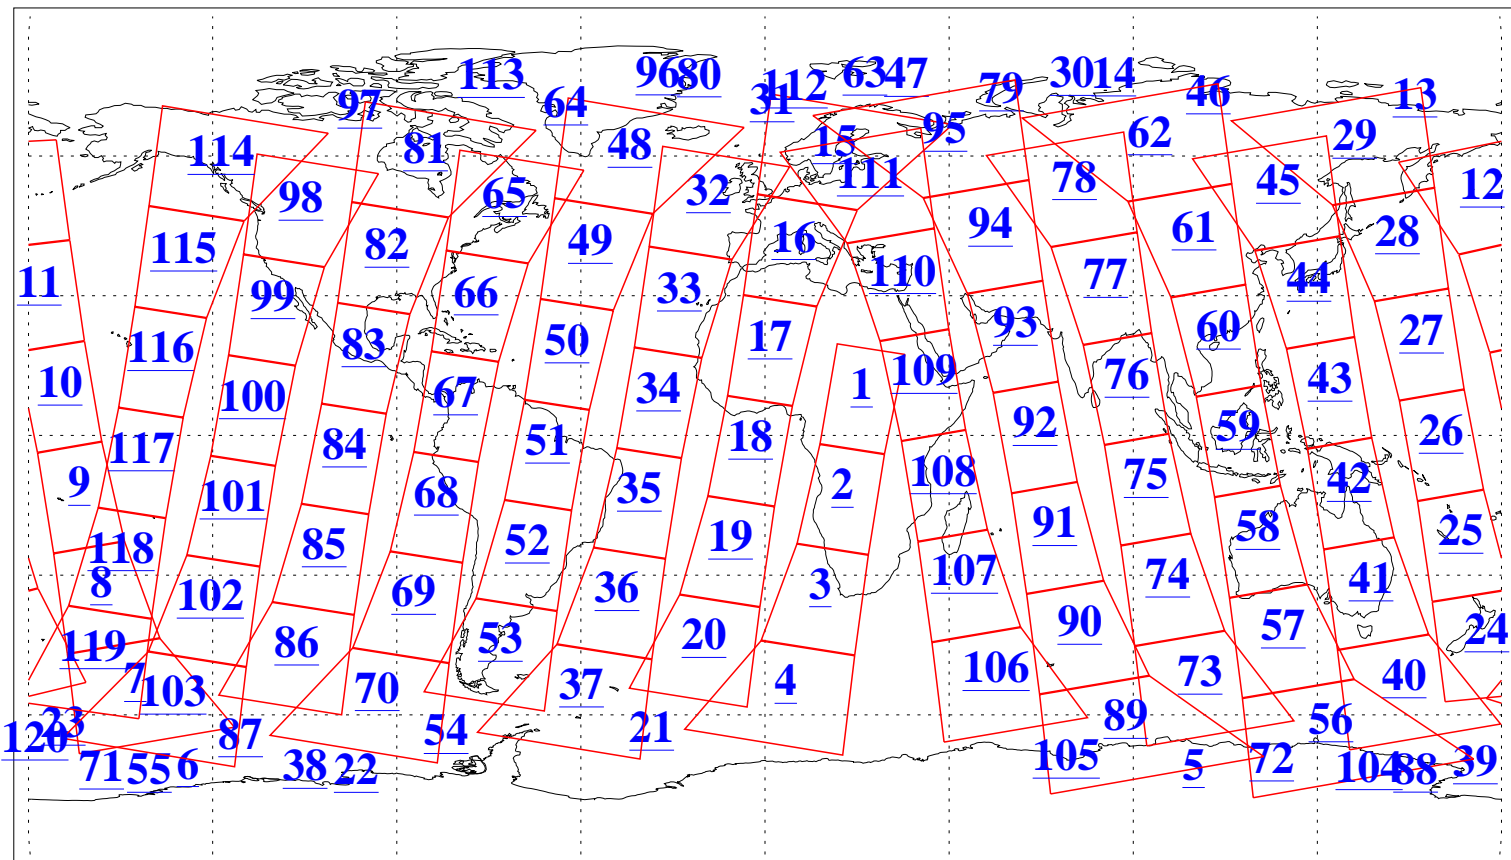

L1B Availability  
AMSU Granules: 240  
HSB Granules: 0  
AIRS Granules: 240

20 Oct 2009  
DoY 293  
Aqua Day 2726  
Granules: 1 to 120

Granules: 121 to 240

Legend: AMSU Available, HSB Available, AIRS Available

L1B Availability  
 AMSU Granules: 240  
 HSB Granules: 0  
 AIRS Granules: 240

20 Oct 2009  
 DoY 293  
 Aqua Day 2726

Ascending Granules

Descending Granules

Legend: AMSU Available, HSB Available, AIRS Available