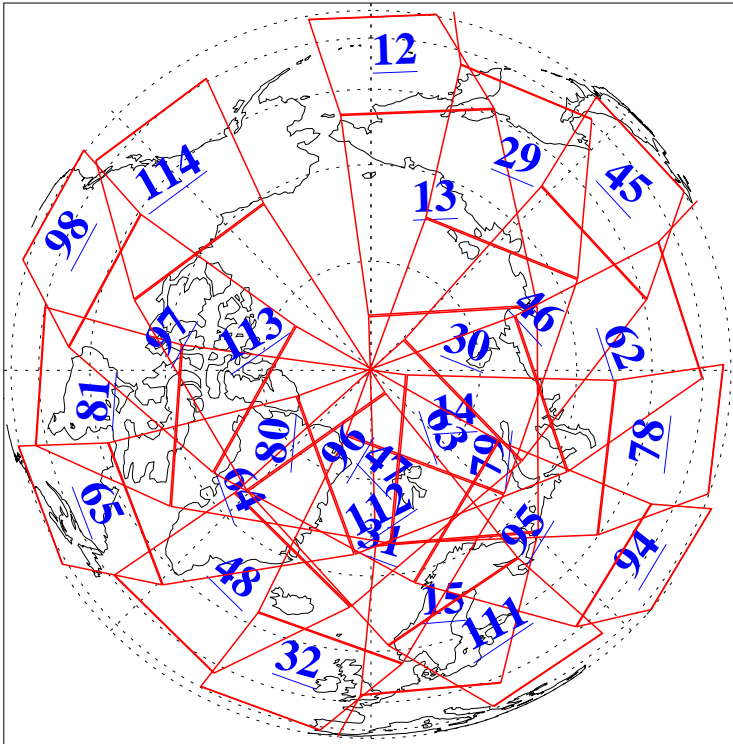

L1B Availability  
AMSU Granules: 240  
HSB Granules: 0  
AIRS Granules: 240

20 Oct 2009  
DoY 293  
Aqua Day 2726  
Granules: 1 to 120

Granules: 121 to 240

Legend: AMSU Available, HSB Available, AIRS Available

L1B Availability  
 AMSU Granules: 240  
 HSB Granules: 0  
 AIRS Granules: 240

20 Oct 2009  
 DoY 293  
 Aqua Day 2726

Ascending Granules

Descending Granules

Legend: AMSU Available, HSB Available, AIRS Available

### Northern Hemisphere Granules