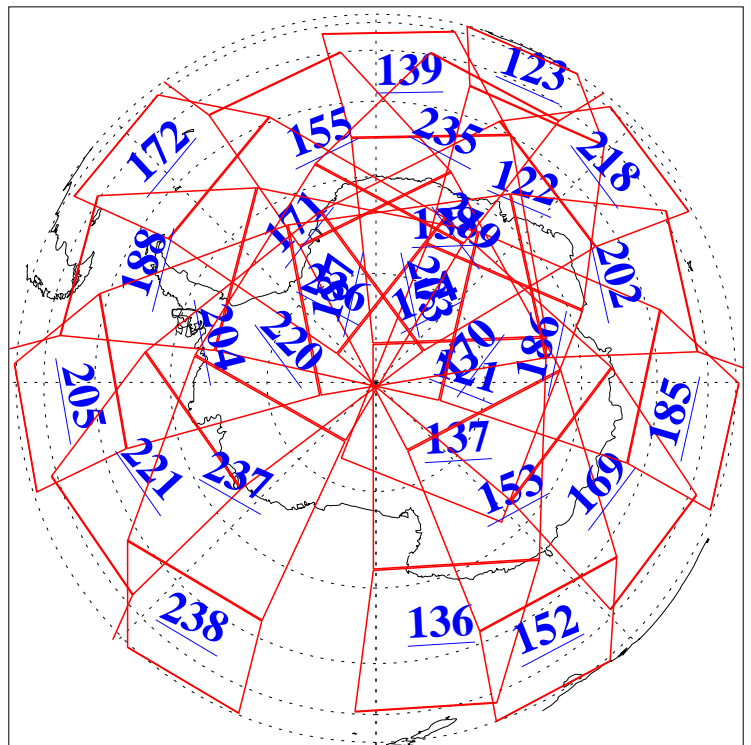

Legend: AMSU Available, HSB Available, AIRS Available