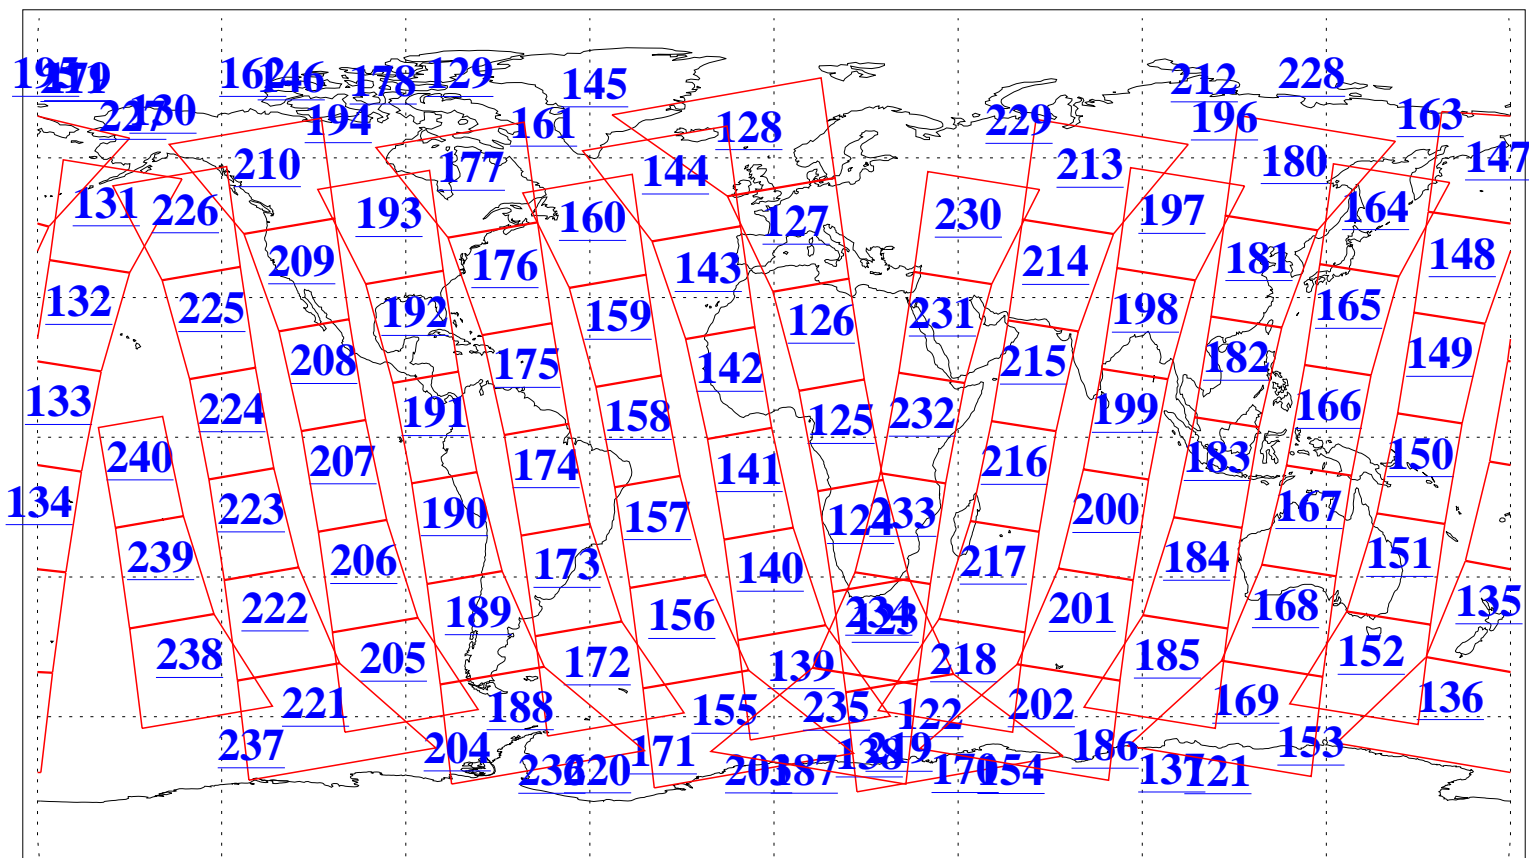

L1B Availability  
AMSU Granules: 240  
HSB Granules: 0  
AIRS Granules: 240

20 Oct 2009  
DoY 293  
Aqua Day 2726  
Granules: 1 to 120

Granules: 121 to 240

Legend: AMSU Available, HSB Available, AIRS Available

L1B Availability  
 AMSU Granules: 240  
 HSB Granules: 0  
 AIRS Granules: 240

20 Oct 2009  
 DoY 293  
 Aqua Day 2726

Ascending Granules

Descending Granules

Legend: AMSU Available, HSB Available, AIRS Available