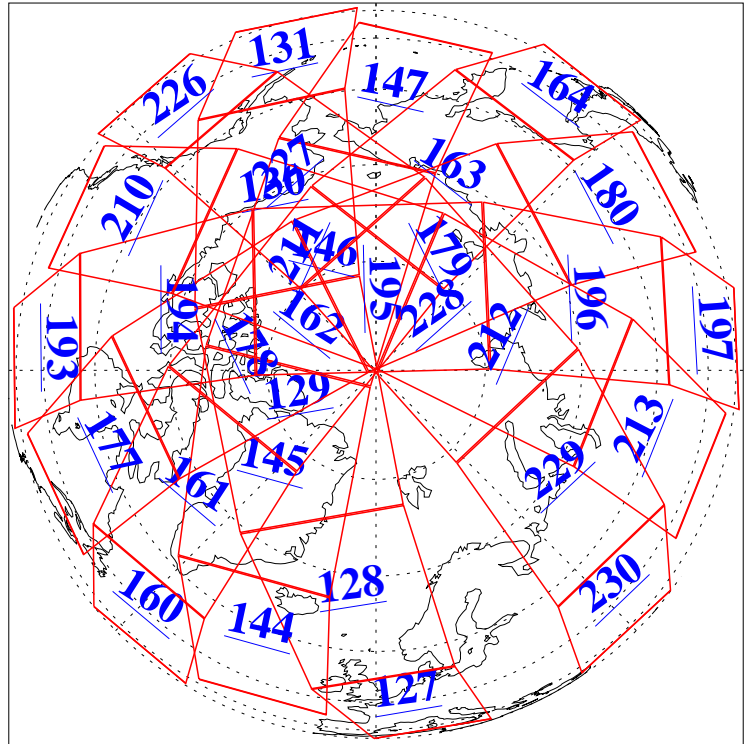

L1B Availability  
AMSU Granules: 240  
HSB Granules: 0  
AIRS Granules: 240

20 Oct 2009  
DoY 293  
Aqua Day 2726  
Granules: 1 to 120

Granules: 121 to 240

Legend: AMSU Available, HSB Available, AIRS Available

L1B Availability  
 AMSU Granules: 240  
 HSB Granules: 0  
 AIRS Granules: 240

20 Oct 2009  
 DoY 293  
 Aqua Day 2726

Ascending Granules

Descending Granules

Legend: AMSU Available, HSB Available, AIRS Available

### Northern Hemisphere Granules