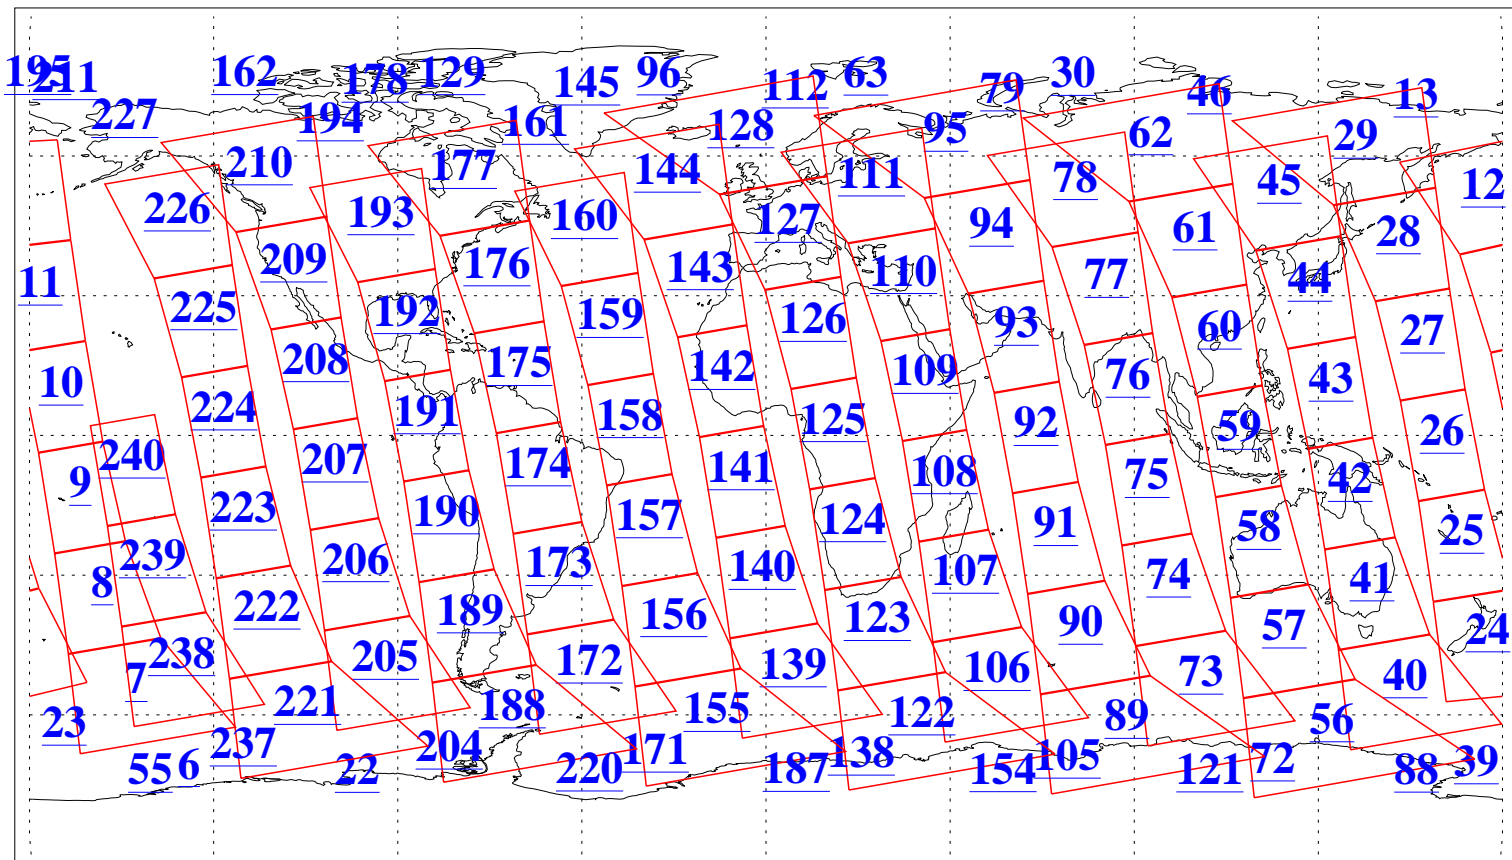

L1B Availability  
AMSU Granules: 240  
HSB Granules: 0  
AIRS Granules: 240

20 Oct 2009  
DoY 293  
Aqua Day 2726  
Granules: 1 to 120

Granules: 121 to 240

Legend: AMSU Available, HSB Available, AIRS Available

L1B Availability  
 AMSU Granules: 240  
 HSB Granules: 0  
 AIRS Granules: 240

20 Oct 2009  
 DoY 293  
 Aqua Day 2726

Ascending Granules

Descending Granules

Legend: AMSU Available, HSB Available, AIRS Available