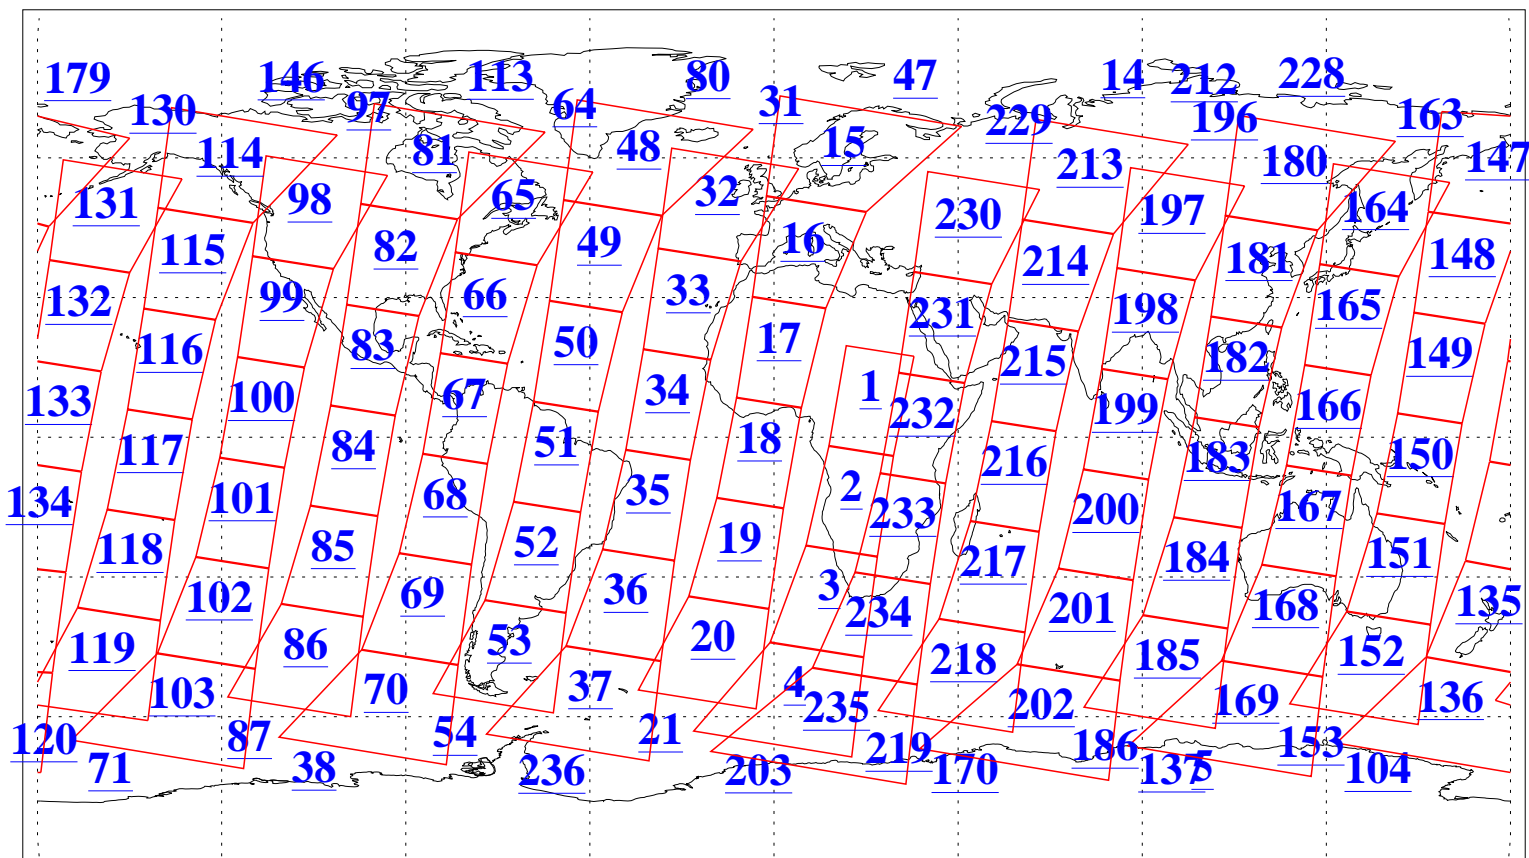

L1B Availability  
AMSU Granules: 240  
HSB Granules: 0  
AIRS Granules: 240

20 Oct 2009  
DoY 293  
Aqua Day 2726  
Granules: 1 to 120

Granules: 121 to 240

Legend: AMSU Available, HSB Available, AIRS Available

L1B Availability  
 AMSU Granules: 240  
 HSB Granules: 0  
 AIRS Granules: 240

20 Oct 2009  
 DoY 293  
 Aqua Day 2726

Ascending Granules

Descending Granules

Legend: AMSU Available, HSB Available, AIRS Available