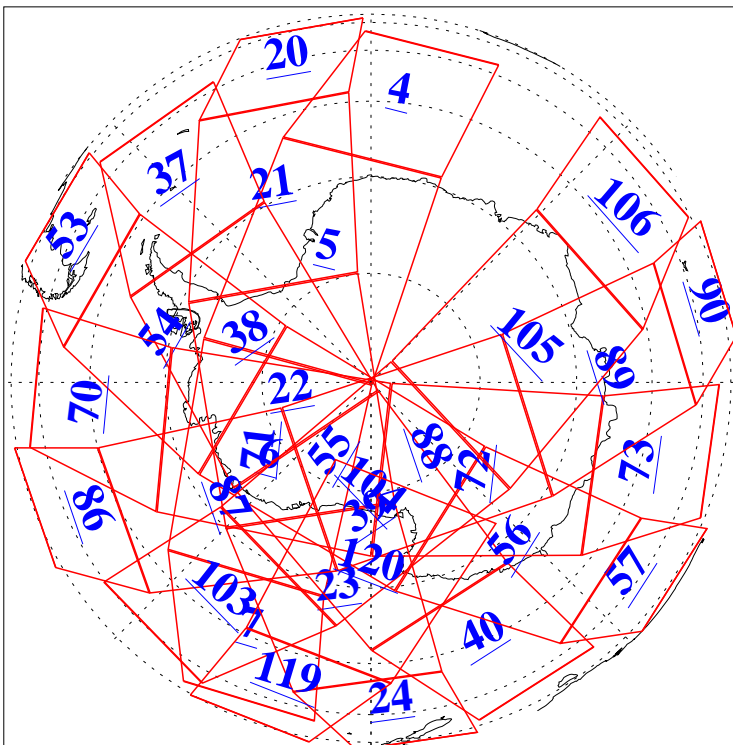

Legend: AMSU Available, HSB Available, AIRS Available