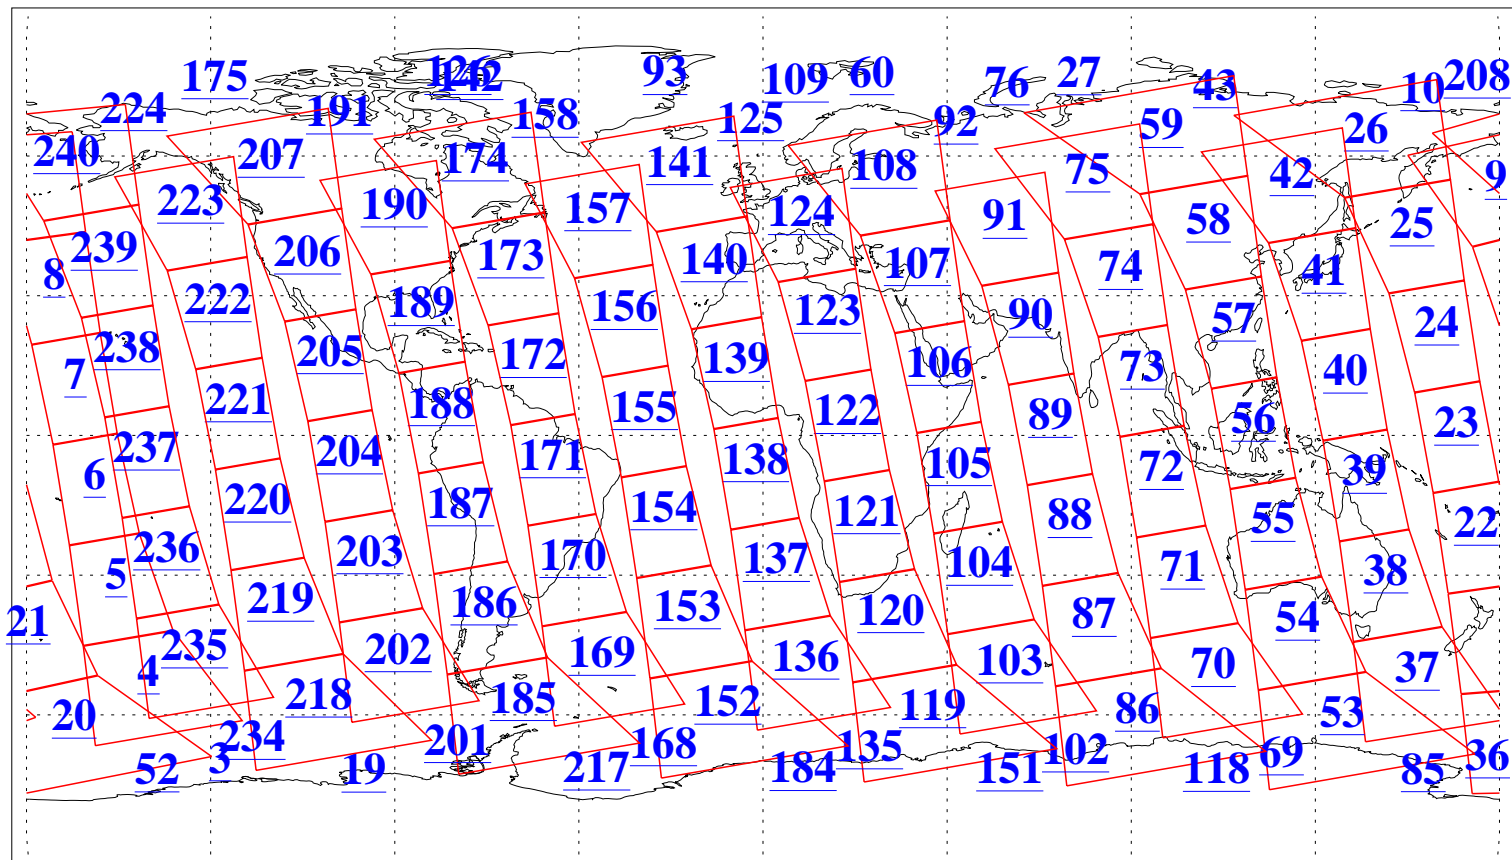

L1B Availability
AMSU Granules: 240
HSB Granules: 0
AIRS Granules: 240

15 Oct 2009
DoY 288
Aqua Day 2721
Granules: 1 to 120

Granules: 121 to 240

Legend: AMSU Available, HSB Available, AIRS Available

L1B Availability
AMSU Granules: 240
HSB Granules: 0
AIRS Granules: 240

15 Oct 2009
DoY 288
Aqua Day 2721

Ascending Granules

Descending Granules

Legend: AMSU Available, HSB Available, AIRS Available

L1B Availability
 AMSU Granules: 240
 HSB Granules: 0
 AIRS Granules: 240

15 Oct 2009
 DoY 288
 Aqua Day 2721

Northern Hemisphere Granules

Southern Hemisphere Granules

Legend: AMSU Available, HSB Available, AIRS Available