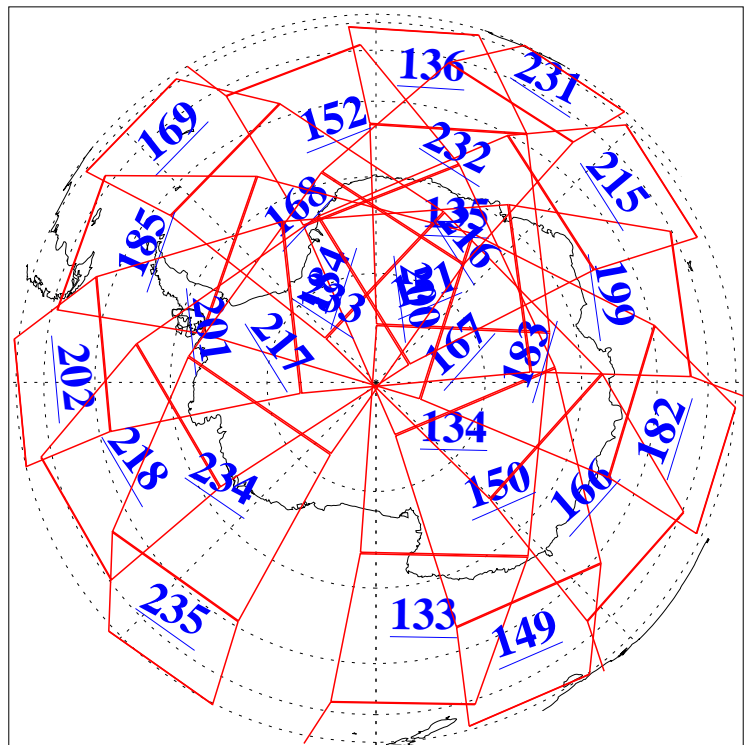

15 Oct 2009
DoY 288
Aqua Day 2721

Ascending Granules

Descending Granules

Legend: AMSU Available, HSB Available, AIRS Available

L1B Availability
 AMSU Granules: 240
 HSB Granules: 0
 AIRS Granules: 240

15 Oct 2009
 DoY 288
 Aqua Day 2721

Northern Hemisphere Granules

Southern Hemisphere Granules

Legend: AMSU Available, HSB Available, AIRS Available