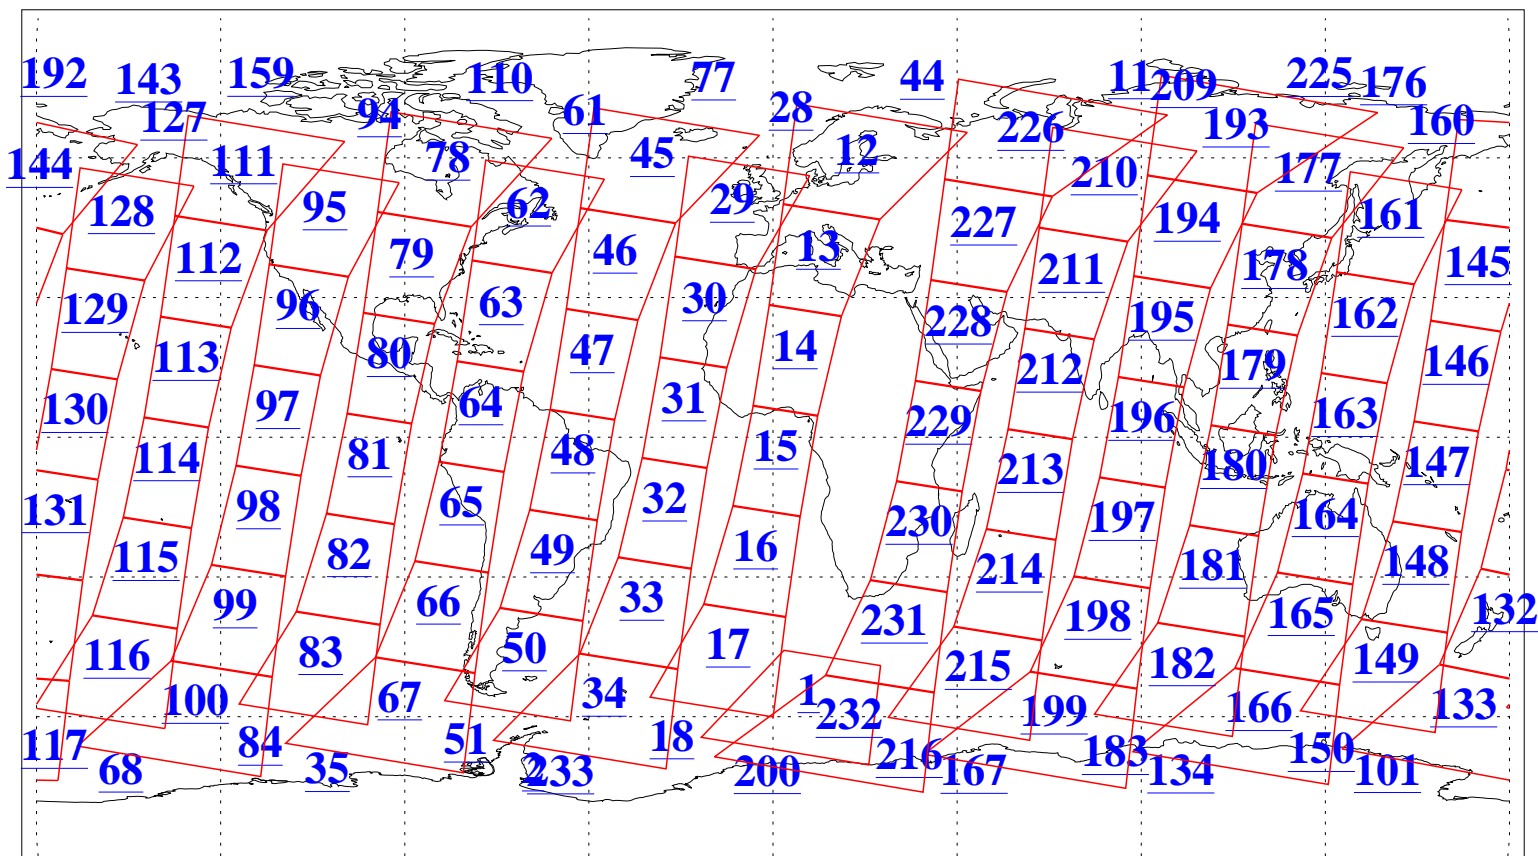

L1B Availability
AMSU Granules: 240
HSB Granules: 0
AIRS Granules: 240

15 Oct 2009
DoY 288
Aqua Day 2721
Granules: 1 to 120

Granules: 121 to 240

Legend: AMSU Available, HSB Available, AIRS Available

L1B Availability
AMSU Granules: 240
HSB Granules: 0
AIRS Granules: 240

15 Oct 2009
DoY 288
Aqua Day 2721

Ascending Granules

Descending Granules

Legend: AMSU Available, HSB Available, AIRS Available

L1B Availability
 AMSU Granules: 240
 HSB Granules: 0
 AIRS Granules: 240

15 Oct 2009
 DoY 288
 Aqua Day 2721

Northern Hemisphere Granules

Southern Hemisphere Granules

Legend: AMSU Available, HSB Available, AIRS Available