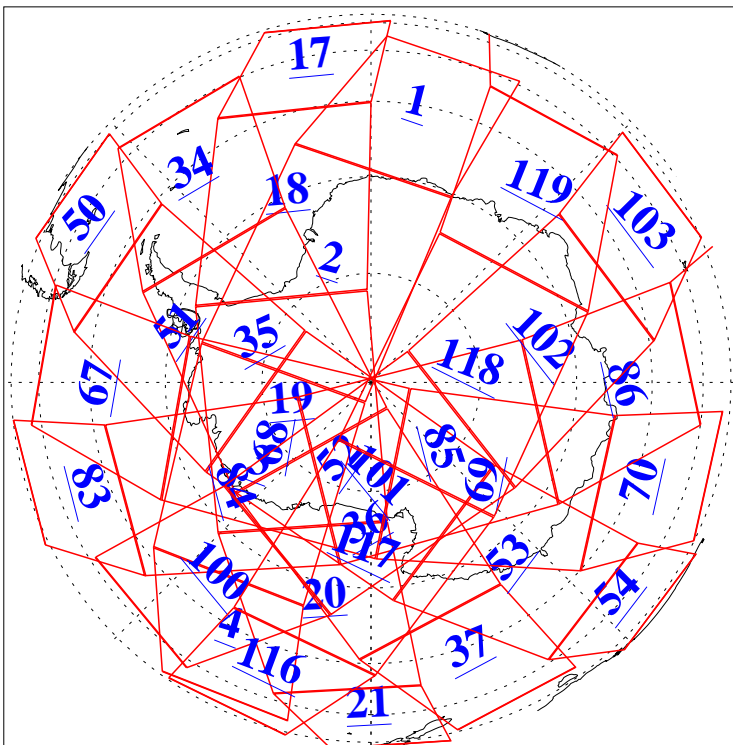

L1B Availability
AMSU Granules: 240
HSB Granules: 0
AIRS Granules: 240

15 Oct 2009
DoY 288
Aqua Day 2721
Granules: 1 to 120

Granules: 121 to 240

Legend: AMSU Available, HSB Available, AIRS Available

L1B Availability
AMSU Granules: 240
HSB Granules: 0
AIRS Granules: 240

15 Oct 2009
DoY 288
Aqua Day 2721

Ascending Granules

Descending Granules

Legend: AMSU Available, HSB Available, AIRS Available

L1B Availability
 AMSU Granules: 240
 HSB Granules: 0
 AIRS Granules: 240

15 Oct 2009
 DoY 288
 Aqua Day 2721

Northern Hemisphere Granules

Southern Hemisphere Granules

Legend: AMSU Available, HSB Available, AIRS Available