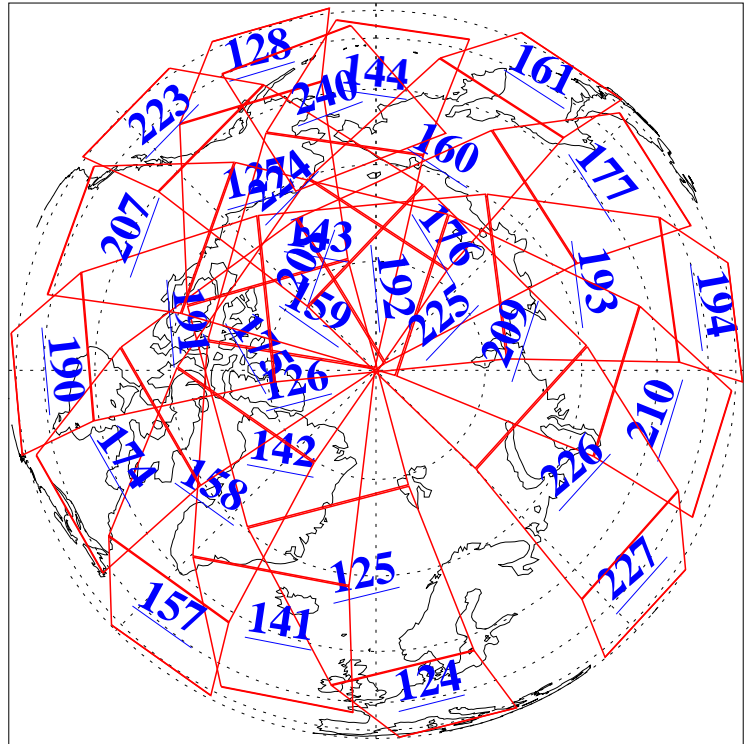

L1B Availability
AMSU Granules: 240
HSB Granules: 0
AIRS Granules: 240

15 Oct 2009
DoY 288
Aqua Day 2721
Granules: 1 to 120

Granules: 121 to 240

Legend: AMSU Available, HSB Available, AIRS Available

L1B Availability
AMSU Granules: 240
HSB Granules: 0
AIRS Granules: 240

15 Oct 2009
DoY 288
Aqua Day 2721

Ascending Granules

Descending Granules

Legend: AMSU Available, HSB Available, AIRS Available

L1B Availability
 AMSU Granules: 240
 HSB Granules: 0
 AIRS Granules: 240

15 Oct 2009
 DoY 288
 Aqua Day 2721

Northern Hemisphere Granules

Southern Hemisphere Granules

Legend: AMSU Available, HSB Available, AIRS Available