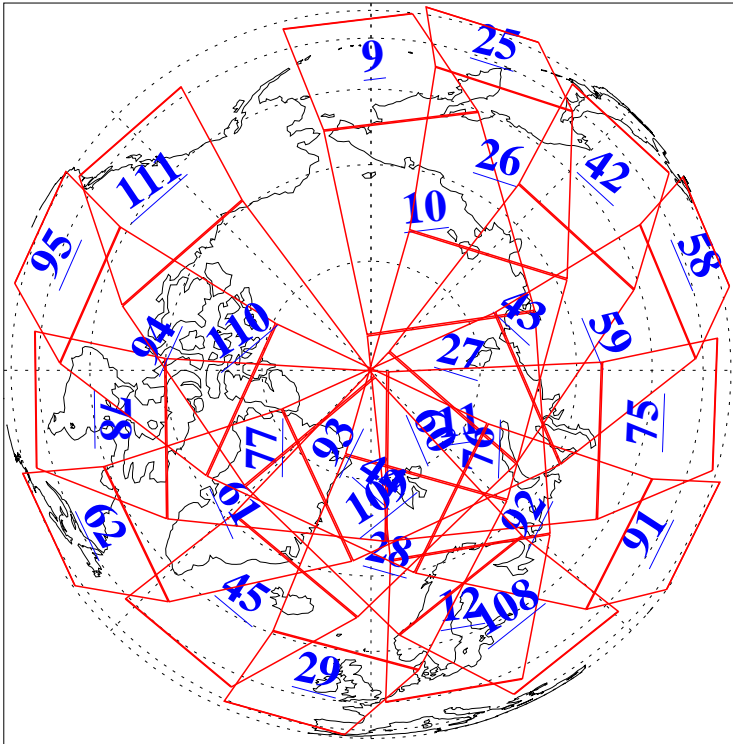

L1B Availability
AMSU Granules: 240
HSB Granules: 0
AIRS Granules: 240

15 Oct 2009
DoY 288
Aqua Day 2721
Granules: 1 to 120

Granules: 121 to 240

Legend: AMSU Available, HSB Available, AIRS Available

L1B Availability
AMSU Granules: 240
HSB Granules: 0
AIRS Granules: 240

15 Oct 2009
DoY 288
Aqua Day 2721

Ascending Granules

Descending Granules

Legend: AMSU Available, HSB Available, AIRS Available

L1B Availability
 AMSU Granules: 240
 HSB Granules: 0
 AIRS Granules: 240

15 Oct 2009
 DoY 288
 Aqua Day 2721

Northern Hemisphere Granules

Southern Hemisphere Granules

Legend: AMSU Available, HSB Available, AIRS Available