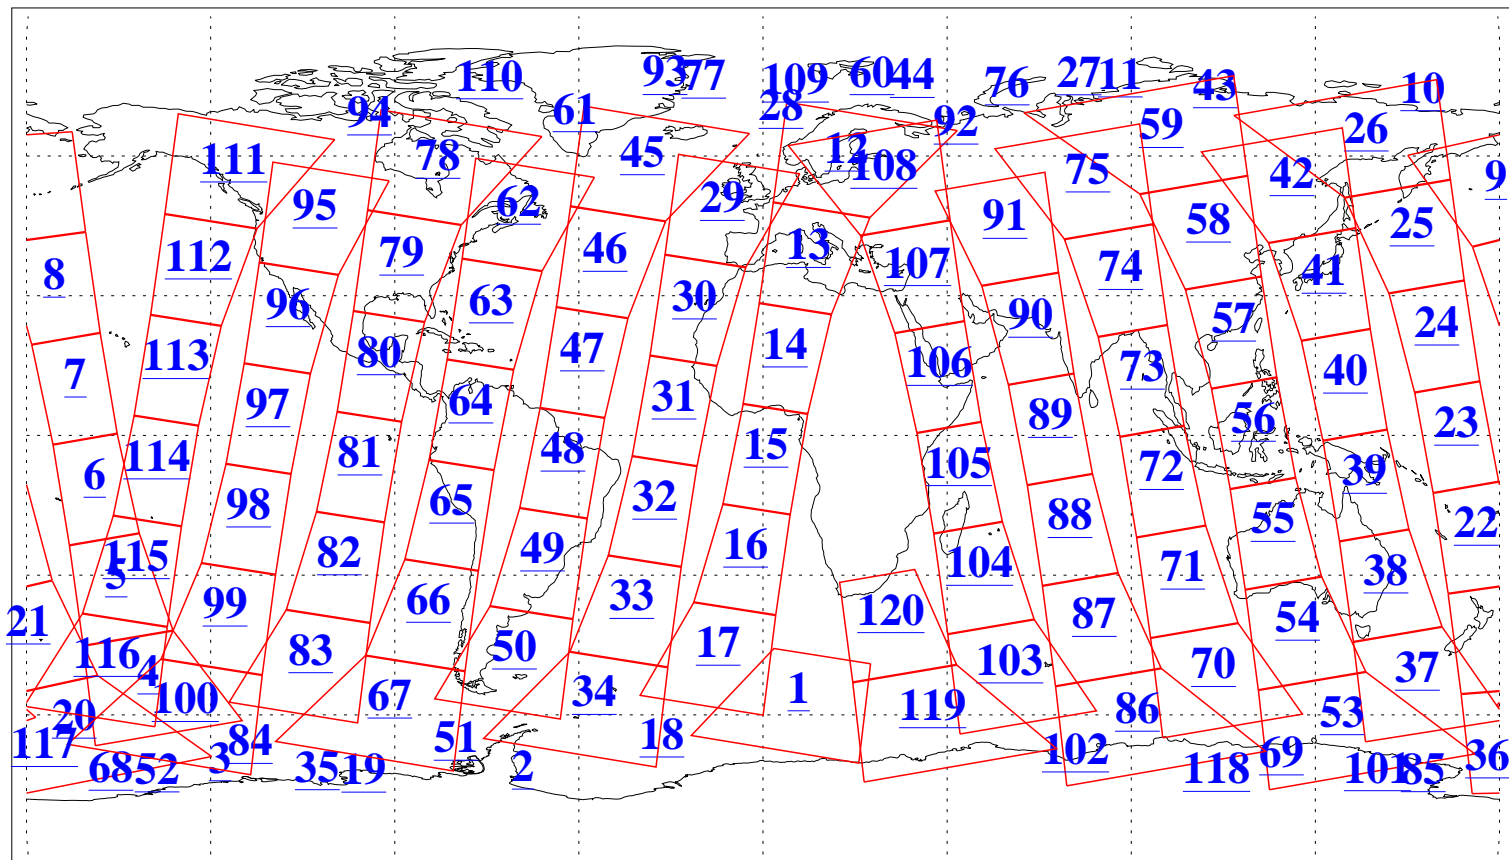

L1B Availability
AMSU Granules: 240
HSB Granules: 0
AIRS Granules: 240

15 Oct 2009
DoY 288
Aqua Day 2721
Granules: 1 to 120

Granules: 121 to 240

Legend: AMSU Available, HSB Available, AIRS Available

L1B Availability
AMSU Granules: 240
HSB Granules: 0
AIRS Granules: 240

15 Oct 2009
DoY 288
Aqua Day 2721

Ascending Granules

Descending Granules

Legend: AMSU Available, HSB Available, AIRS Available

L1B Availability
 AMSU Granules: 240
 HSB Granules: 0
 AIRS Granules: 240

15 Oct 2009
 DoY 288
 Aqua Day 2721

Northern Hemisphere Granules

Southern Hemisphere Granules

Legend: AMSU Available, HSB Available, AIRS Available