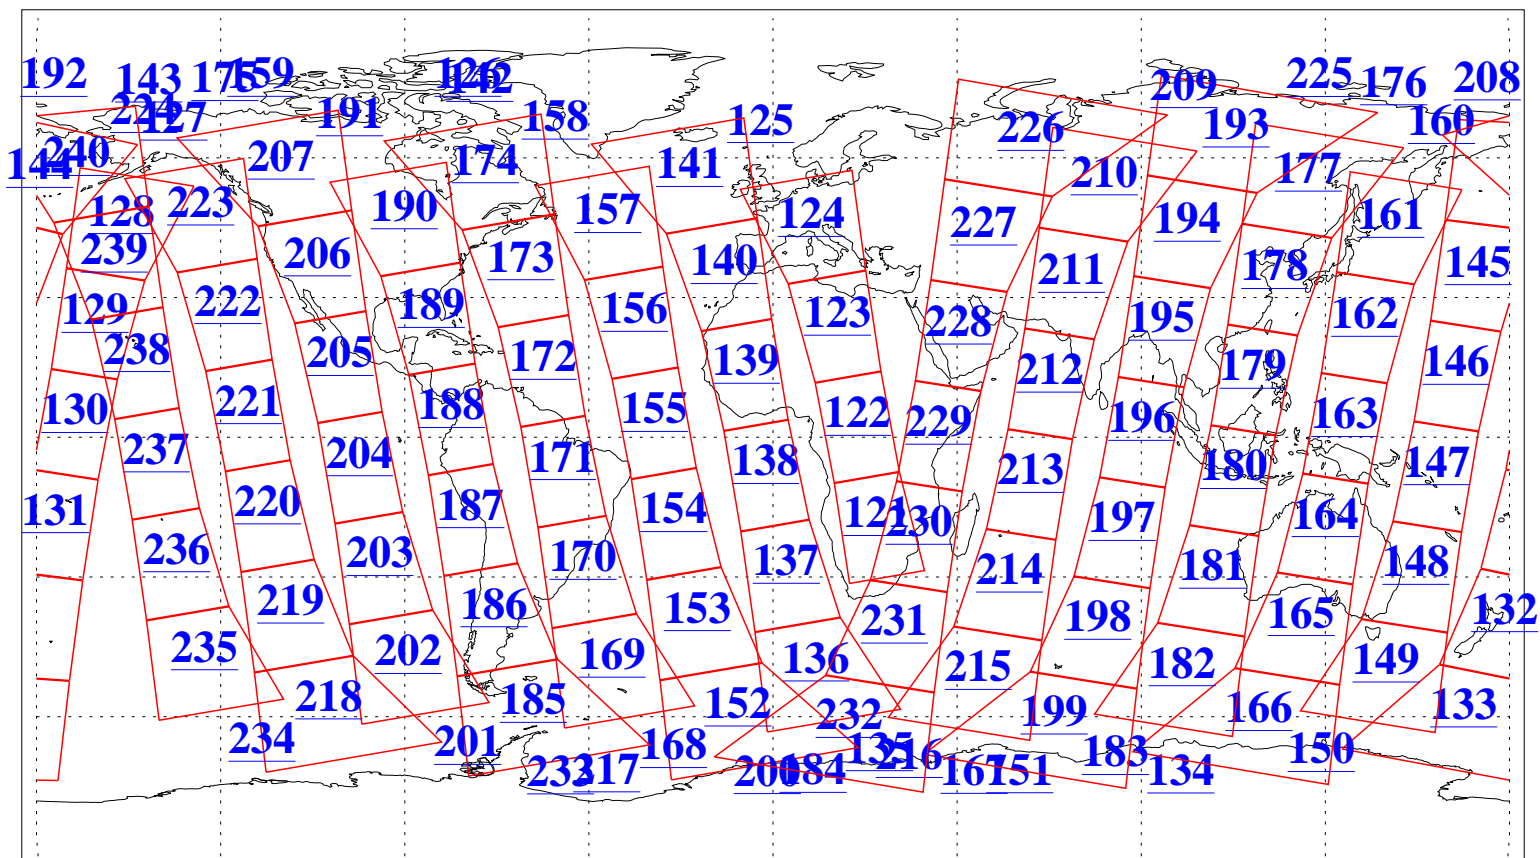

L1B Availability
AMSU Granules: 240
HSB Granules: 0
AIRS Granules: 240

15 Oct 2009
DoY 288
Aqua Day 2721
Granules: 1 to 120

Granules: 121 to 240

Legend: AMSU Available, HSB Available, AIRS Available

L1B Availability
AMSU Granules: 240
HSB Granules: 0
AIRS Granules: 240

15 Oct 2009
DoY 288
Aqua Day 2721

Ascending Granules

Descending Granules

Legend: AMSU Available, HSB Available, AIRS Available

L1B Availability
 AMSU Granules: 240
 HSB Granules: 0
 AIRS Granules: 240

15 Oct 2009
 DoY 288
 Aqua Day 2721