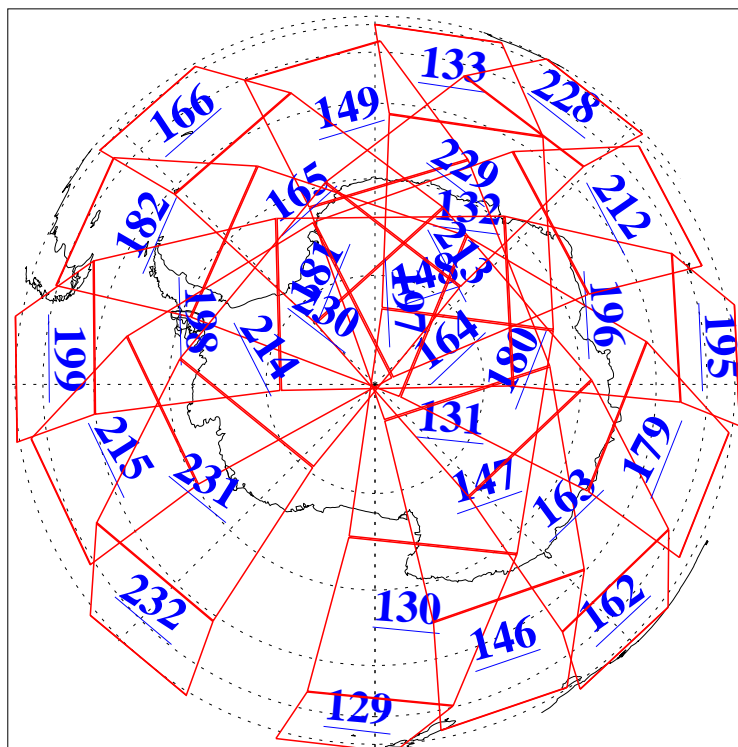

L1B Availability
AMSU Granules: 240
HSB Granules: 0
AIRS Granules: 240

10 Oct 2009
DoY 283
Aqua Day 2716
Granules: 1 to 120

Granules: 121 to 240

Legend: AMSU Available, HSB Available, AIRS Available

L1B Availability
AMSU Granules: 240
HSB Granules: 0
AIRS Granules: 240

10 Oct 2009
DoY 283
Aqua Day 2716

Ascending Granules

Descending Granules

Legend: AMSU Available, HSB Available, AIRS Available

L1B Availability
AMSU Granules: 240
HSB Granules: 0
AIRS Granules: 240

10 Oct 2009
DoY 283
Aqua Day 2716

Northern Hemisphere Granules

Southern Hemisphere Granules

Legend: AMSU Available, HSB Available, AIRS Available