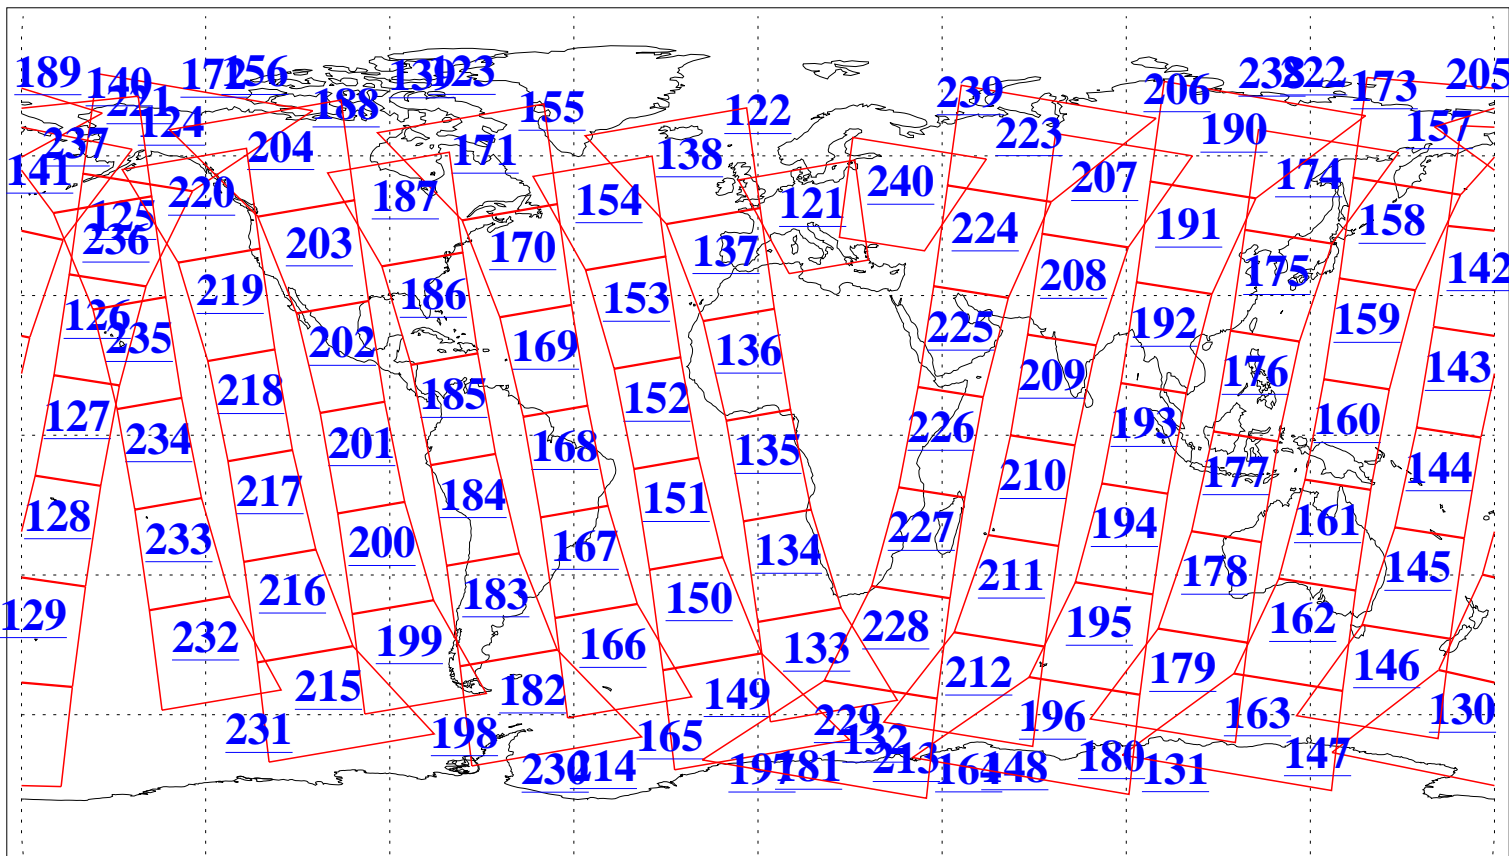

L1B Availability
AMSU Granules: 240
HSB Granules: 0
AIRS Granules: 240

10 Oct 2009
DoY 283
Aqua Day 2716
Granules: 1 to 120

Granules: 121 to 240

Legend: AMSU Available, HSB Available, AIRS Available

L1B Availability
AMSU Granules: 240
HSB Granules: 0
AIRS Granules: 240

10 Oct 2009
DoY 283
Aqua Day 2716

Ascending Granules

Descending Granules

Legend: AMSU Available, HSB Available, AIRS Available

L1B Availability
AMSU Granules: 240
HSB Granules: 0
AIRS Granules: 240

10 Oct 2009
DoY 283
Aqua Day 2716

Northern Hemisphere Granules

Southern Hemisphere Granules

Legend: AMSU Available, HSB Available, AIRS Available