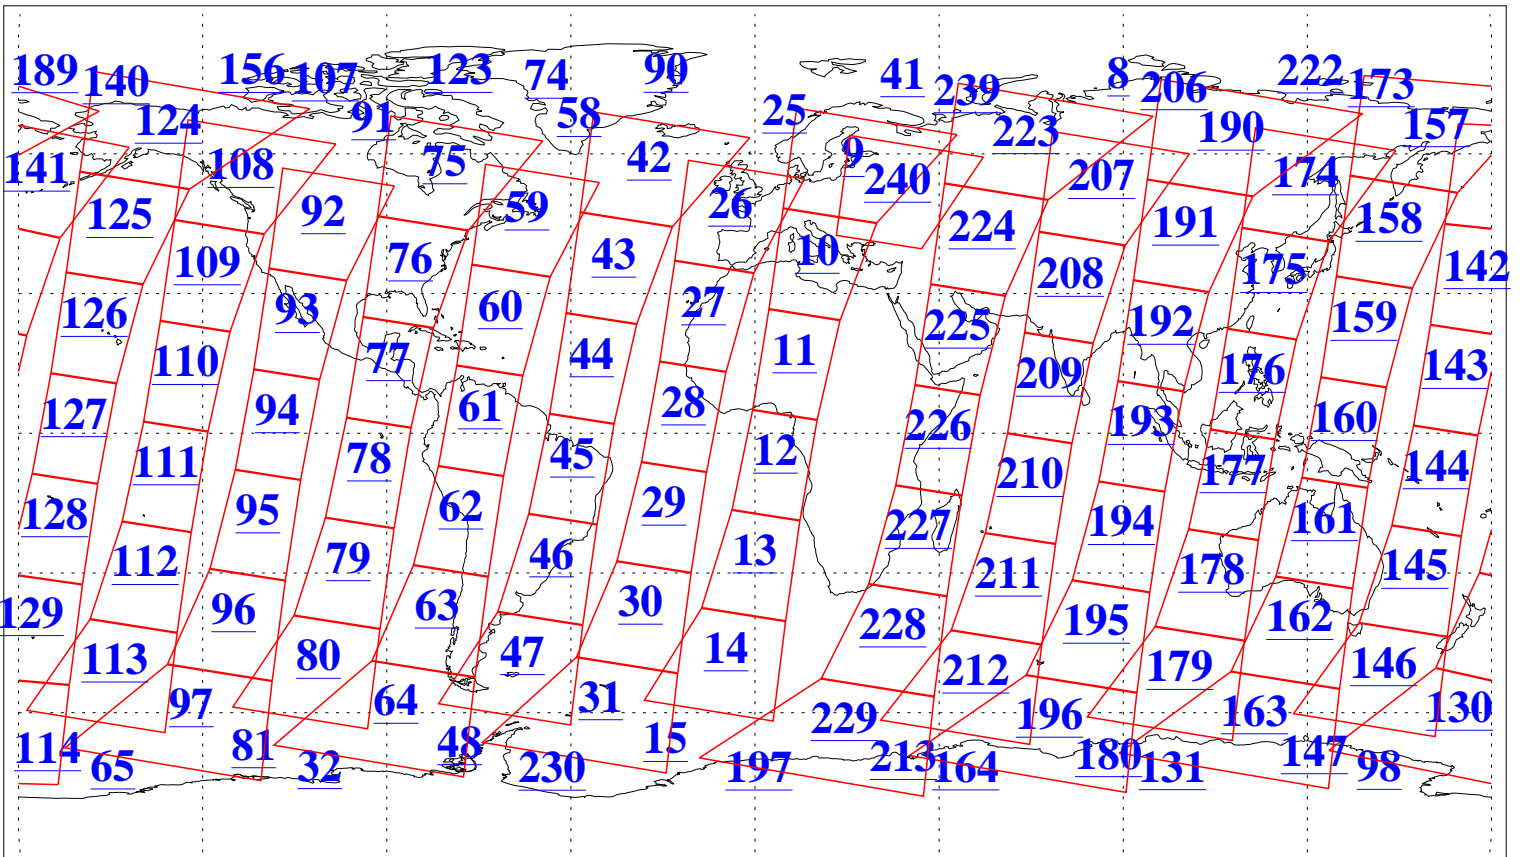

L1B Availability
AMSU Granules: 240
HSB Granules: 0
AIRS Granules: 240

10 Oct 2009
DoY 283
Aqua Day 2716
Granules: 1 to 120

Granules: 121 to 240

Legend: AMSU Available, HSB Available, AIRS Available

L1B Availability
AMSU Granules: 240
HSB Granules: 0
AIRS Granules: 240

10 Oct 2009
DoY 283
Aqua Day 2716

Ascending Granules

Descending Granules

Legend: AMSU Available, HSB Available, AIRS Available

L1B Availability
AMSU Granules: 240
HSB Granules: 0
AIRS Granules: 240

10 Oct 2009
DoY 283
Aqua Day 2716