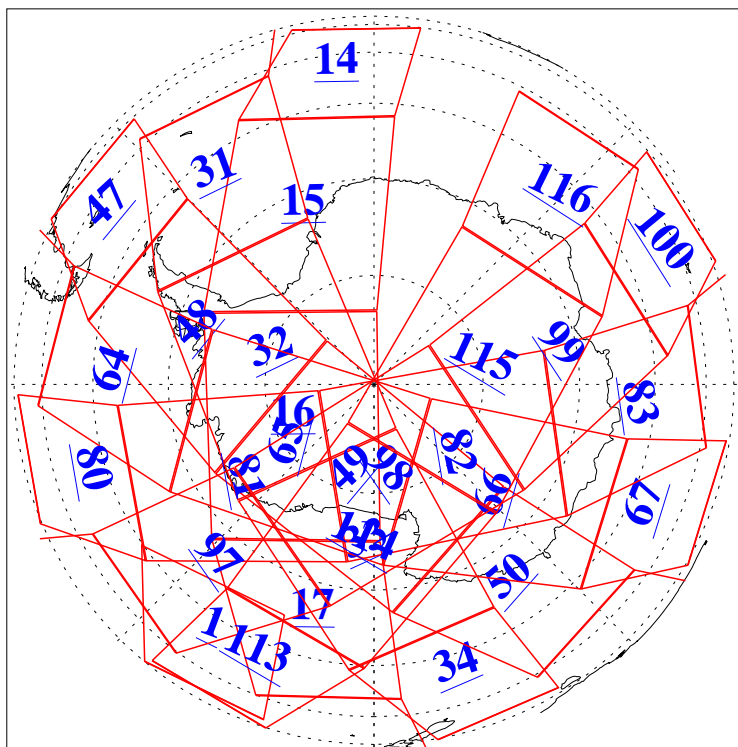

L1B Availability
AMSU Granules: 240
HSB Granules: 0
AIRS Granules: 240

10 Oct 2009
DoY 283
Aqua Day 2716
Granules: 1 to 120

Granules: 121 to 240

Legend: AMSU Available, HSB Available, AIRS Available

L1B Availability
AMSU Granules: 240
HSB Granules: 0
AIRS Granules: 240

10 Oct 2009
DoY 283
Aqua Day 2716

Ascending Granules

Descending Granules

Legend: AMSU Available, HSB Available, AIRS Available

L1B Availability
AMSU Granules: 240
HSB Granules: 0
AIRS Granules: 240

10 Oct 2009
DoY 283
Aqua Day 2716

Northern Hemisphere Granules

Southern Hemisphere Granules

Legend: AMSU Available, HSB Available, AIRS Available