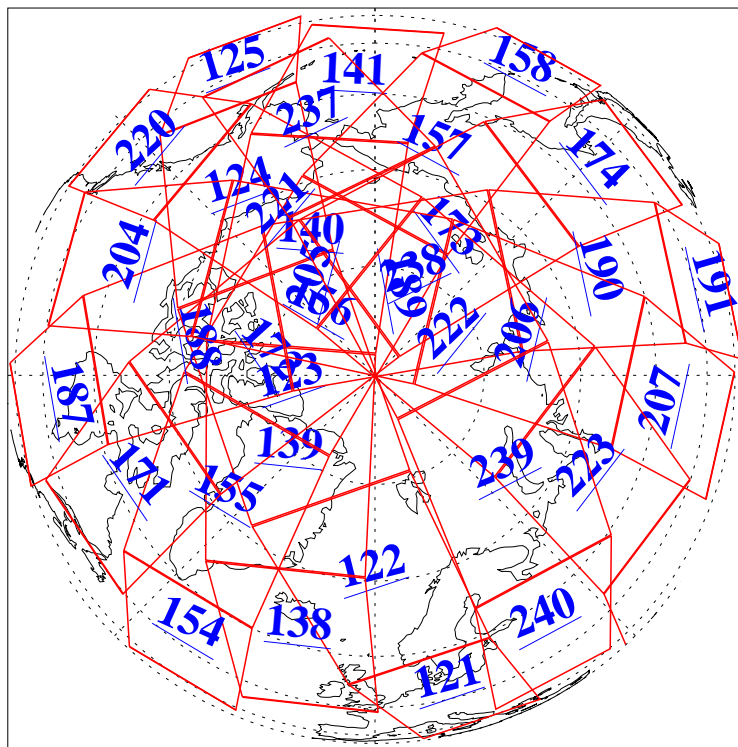

L1B Availability
AMSU Granules: 240
HSB Granules: 0
AIRS Granules: 240

10 Oct 2009
DoY 283
Aqua Day 2716
Granules: 1 to 120

Granules: 121 to 240

Legend: AMSU Available, HSB Available, AIRS Available

L1B Availability
AMSU Granules: 240
HSB Granules: 0
AIRS Granules: 240

10 Oct 2009
DoY 283
Aqua Day 2716

Ascending Granules

Descending Granules

Legend: AMSU Available, HSB Available, AIRS Available

L1B Availability
AMSU Granules: 240
HSB Granules: 0
AIRS Granules: 240

10 Oct 2009
DoY 283
Aqua Day 2716

Northern Hemisphere Granules

Southern Hemisphere Granules

Legend: AMSU Available, HSB Available, AIRS Available