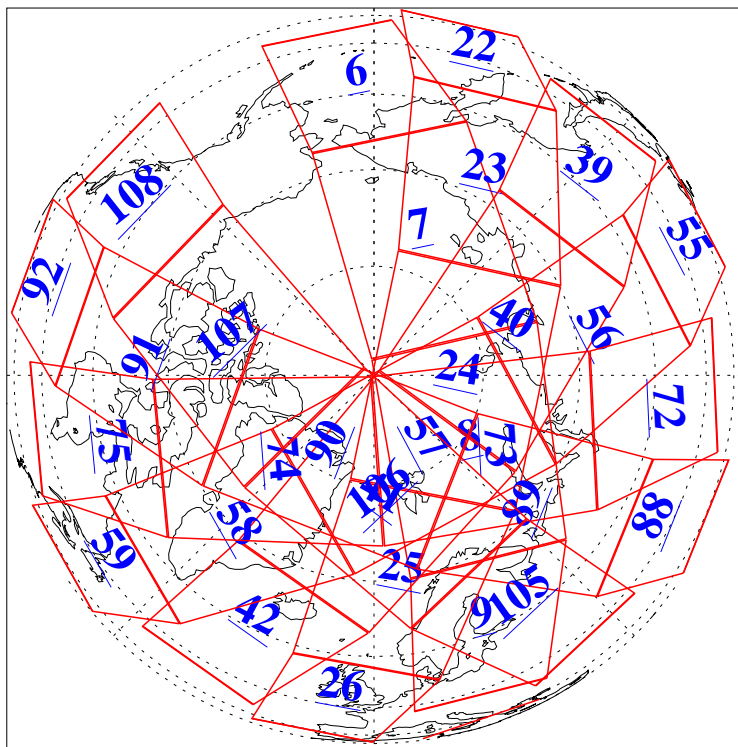

L1B Availability
AMSU Granules: 240
HSB Granules: 0
AIRS Granules: 240

10 Oct 2009
DoY 283
Aqua Day 2716
Granules: 1 to 120

Granules: 121 to 240

Legend: AMSU Available, HSB Available, AIRS Available

L1B Availability
AMSU Granules: 240
HSB Granules: 0
AIRS Granules: 240

10 Oct 2009
DoY 283
Aqua Day 2716

Ascending Granules

Descending Granules

Legend: AMSU Available, HSB Available, AIRS Available

L1B Availability
AMSU Granules: 240
HSB Granules: 0
AIRS Granules: 240

10 Oct 2009
DoY 283
Aqua Day 2716

Northern Hemisphere Granules

Southern Hemisphere Granules

Legend: AMSU Available, HSB Available, AIRS Available