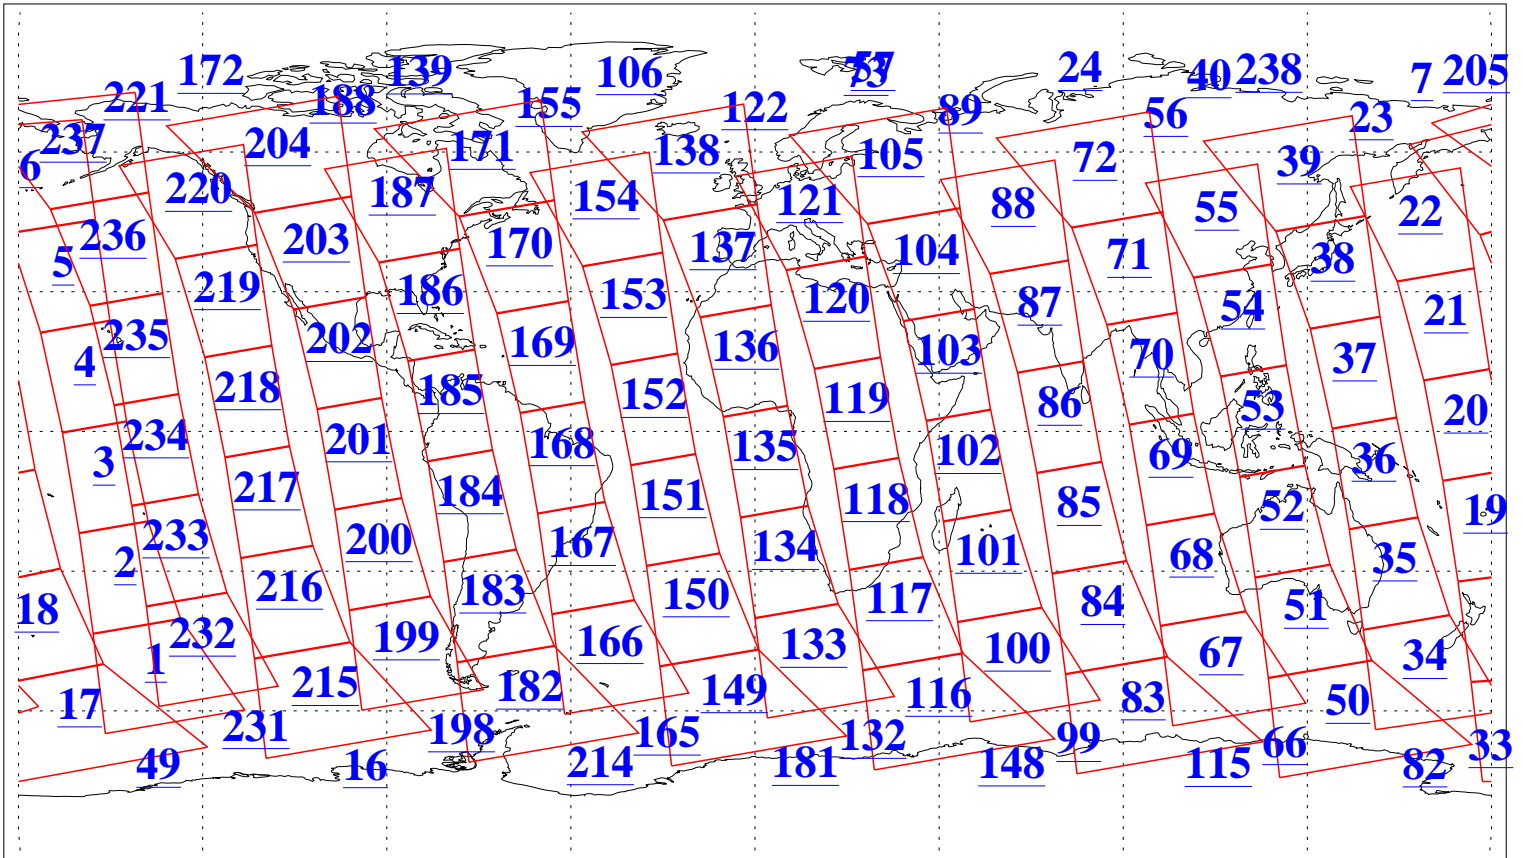

L1B Availability
AMSU Granules: 240
HSB Granules: 0
AIRS Granules: 240

10 Oct 2009
DoY 283
Aqua Day 2716
Granules: 1 to 120

Granules: 121 to 240

Legend: AMSU Available, HSB Available, AIRS Available

L1B Availability
AMSU Granules: 240
HSB Granules: 0
AIRS Granules: 240

10 Oct 2009
DoY 283
Aqua Day 2716

Ascending Granules

Descending Granules

Legend: AMSU Available, HSB Available, AIRS Available

L1B Availability
AMSU Granules: 240
HSB Granules: 0
AIRS Granules: 240

10 Oct 2009
DoY 283
Aqua Day 2716

Northern Hemisphere Granules

Southern Hemisphere Granules

Legend: AMSU Available, HSB Available, AIRS Available