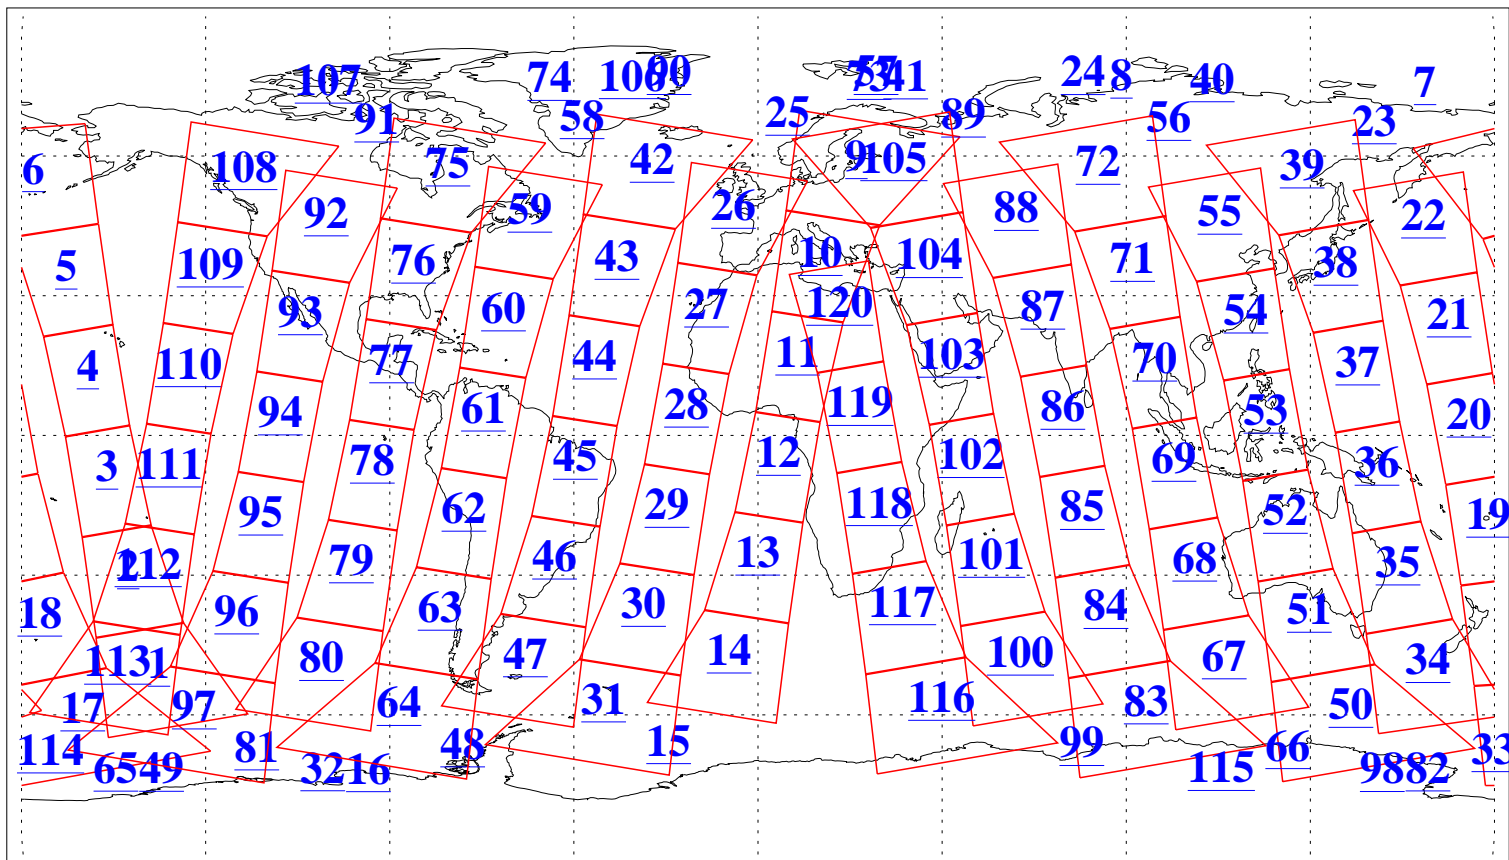

L1B Availability
AMSU Granules: 240
HSB Granules: 0
AIRS Granules: 240

10 Oct 2009
DoY 283
Aqua Day 2716
Granules: 1 to 120

Granules: 121 to 240

Legend: AMSU Available, HSB Available, AIRS Available

L1B Availability
AMSU Granules: 240
HSB Granules: 0
AIRS Granules: 240

10 Oct 2009
DoY 283
Aqua Day 2716

Ascending Granules

Descending Granules

Legend: AMSU Available, HSB Available, AIRS Available

L1B Availability
AMSU Granules: 240
HSB Granules: 0
AIRS Granules: 240

10 Oct 2009
DoY 283
Aqua Day 2716

Northern Hemisphere Granules

Southern Hemisphere Granules

Legend: AMSU Available, HSB Available, AIRS Available