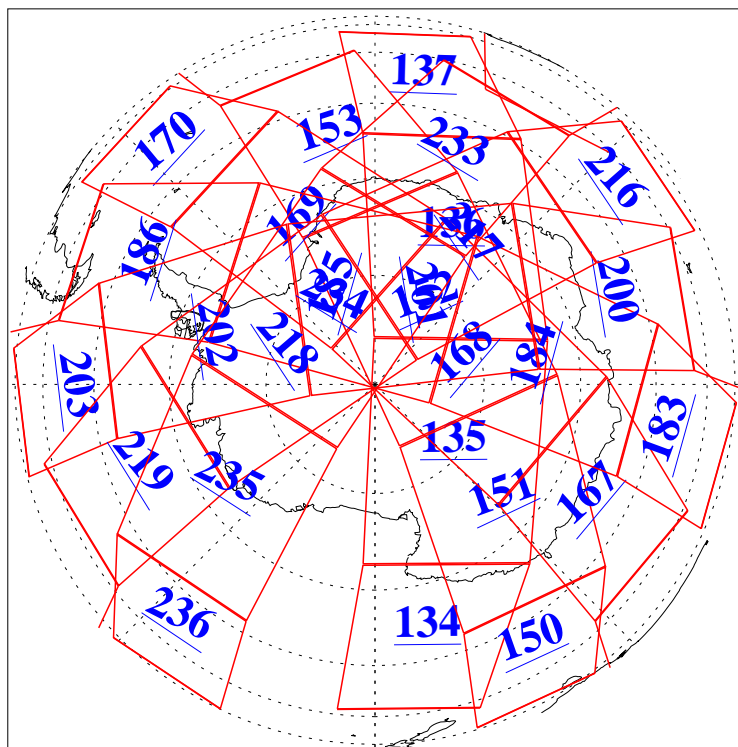

L1B Availability
AMSU Granules: 240
HSB Granules: 0
AIRS Granules: 240

6 Oct 2009
DoY 279
Aqua Day 2712
Granules: 1 to 120

Granules: 121 to 240

Legend: AMSU Available, HSB Available, AIRS Available

L1B Availability
AMSU Granules: 240
HSB Granules: 0
AIRS Granules: 240

6 Oct 2009
DoY 279
Aqua Day 2712

Ascending Granules

Descending Granules

Legend: AMSU Available, HSB Available, AIRS Available

L1B Availability
 AMSU Granules: 240
 HSB Granules: 0
 AIRS Granules: 240

6 Oct 2009
 DoY 279
 Aqua Day 2712

Northern Hemisphere Granules

Southern Hemisphere Granules

Legend: AMSU Available, HSB Available, AIRS Available