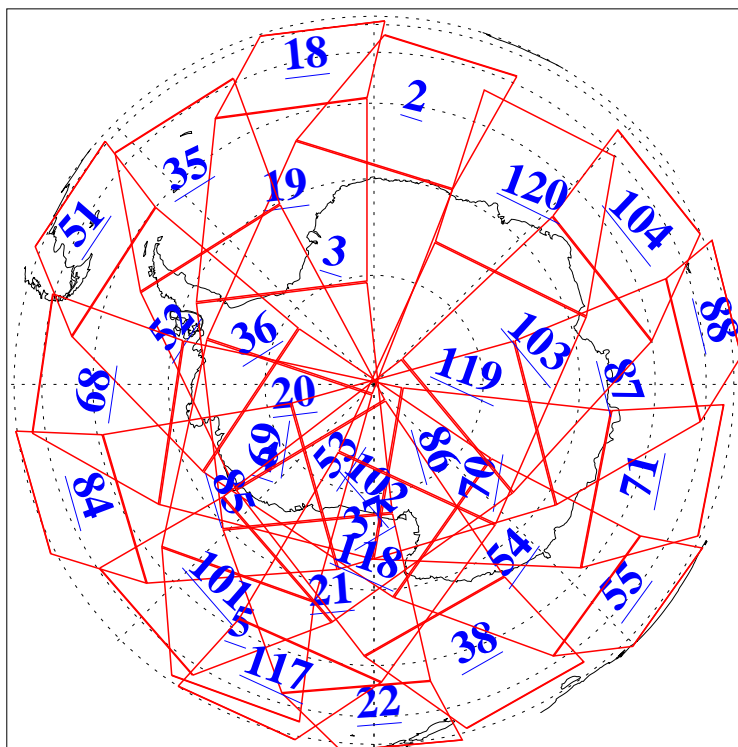

L1B Availability
AMSU Granules: 240
HSB Granules: 0
AIRS Granules: 240

6 Oct 2009
DoY 279
Aqua Day 2712
Granules: 1 to 120

Granules: 121 to 240

Legend: AMSU Available, HSB Available, AIRS Available

L1B Availability
AMSU Granules: 240
HSB Granules: 0
AIRS Granules: 240

6 Oct 2009
DoY 279
Aqua Day 2712

Ascending Granules

Descending Granules

Legend: AMSU Available, HSB Available, AIRS Available

L1B Availability
 AMSU Granules: 240
 HSB Granules: 0
 AIRS Granules: 240

6 Oct 2009
 DoY 279
 Aqua Day 2712

Northern Hemisphere Granules

Southern Hemisphere Granules

Legend: AMSU Available, HSB Available, AIRS Available