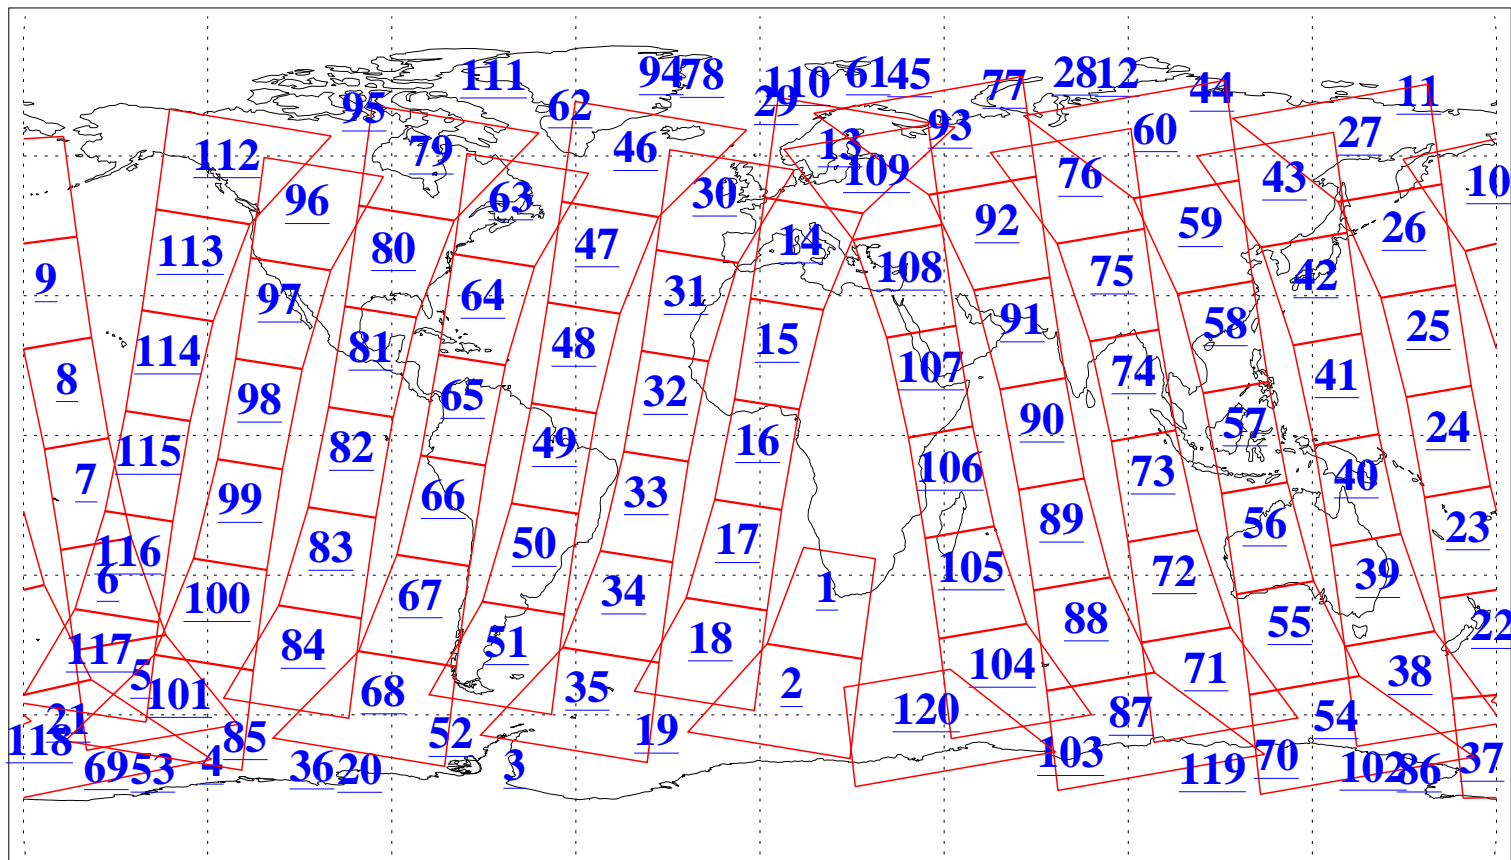

L1B Availability
AMSU Granules: 240
HSB Granules: 0
AIRS Granules: 240

6 Oct 2009
DoY 279
Aqua Day 2712
Granules: 1 to 120

Granules: 121 to 240

Legend: AMSU Available, HSB Available, AIRS Available

L1B Availability
AMSU Granules: 240
HSB Granules: 0
AIRS Granules: 240

6 Oct 2009
DoY 279
Aqua Day 2712

Ascending Granules

Descending Granules

Legend: AMSU Available, HSB Available, AIRS Available

L1B Availability
 AMSU Granules: 240
 HSB Granules: 0
 AIRS Granules: 240

6 Oct 2009
 DoY 279
 Aqua Day 2712

Northern Hemisphere Granules

Southern Hemisphere Granules

Legend: AMSU Available, HSB Available, AIRS Available