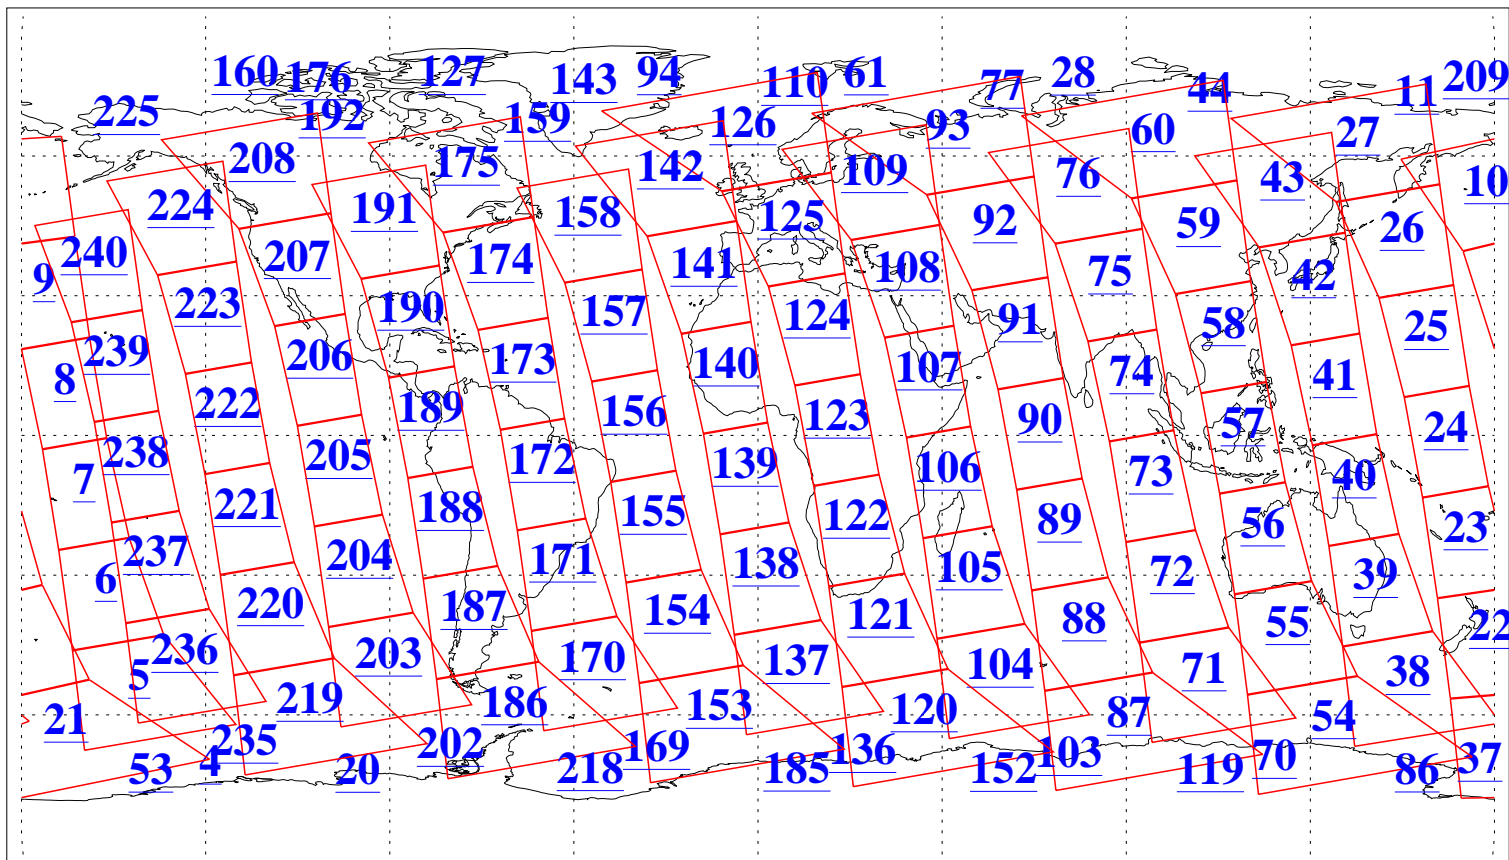

L1B Availability
AMSU Granules: 240
HSB Granules: 0
AIRS Granules: 240

6 Oct 2009
DoY 279
Aqua Day 2712
Granules: 1 to 120

Granules: 121 to 240

Legend: AMSU Available, HSB Available, AIRS Available

L1B Availability
AMSU Granules: 240
HSB Granules: 0
AIRS Granules: 240

6 Oct 2009
DoY 279
Aqua Day 2712

Ascending Granules

Descending Granules

Legend: AMSU Available, HSB Available, AIRS Available

L1B Availability
 AMSU Granules: 240
 HSB Granules: 0
 AIRS Granules: 240

6 Oct 2009
 DoY 279
 Aqua Day 2712

Northern Hemisphere Granules

Southern Hemisphere Granules

Legend: AMSU Available, HSB Available, AIRS Available