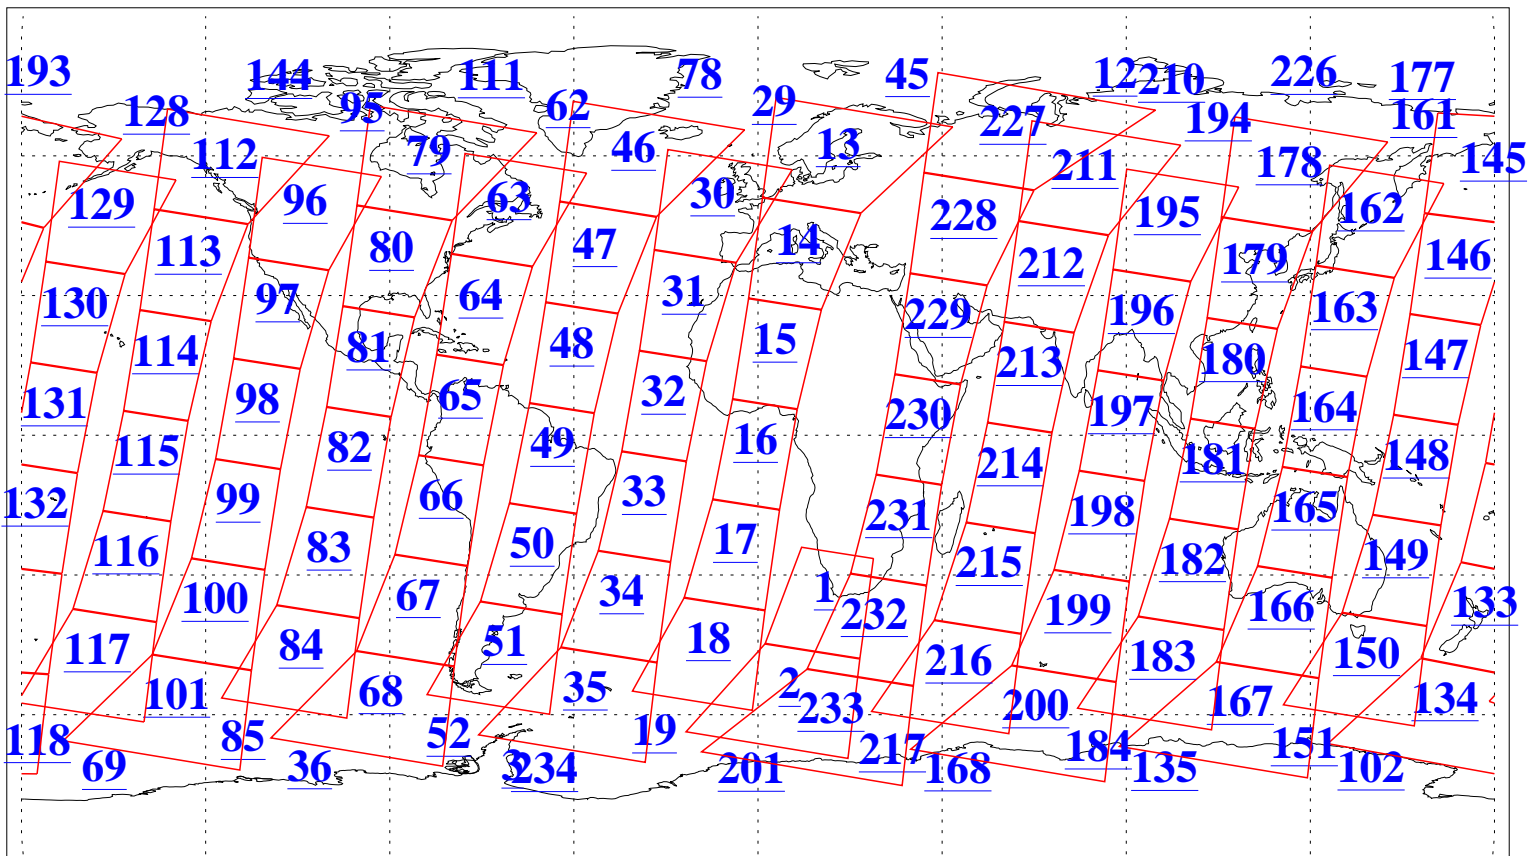

L1B Availability
AMSU Granules: 240
HSB Granules: 0
AIRS Granules: 240

6 Oct 2009
DoY 279
Aqua Day 2712
Granules: 1 to 120

Granules: 121 to 240

Legend: AMSU Available, HSB Available, AIRS Available

L1B Availability
AMSU Granules: 240
HSB Granules: 0
AIRS Granules: 240

6 Oct 2009
DoY 279
Aqua Day 2712

Ascending Granules

Descending Granules

Legend: AMSU Available, HSB Available, AIRS Available

L1B Availability
 AMSU Granules: 240
 HSB Granules: 0
 AIRS Granules: 240

6 Oct 2009
 DoY 279
 Aqua Day 2712

Northern Hemisphere Granules

Southern Hemisphere Granules

Legend: AMSU Available, HSB Available, AIRS Available