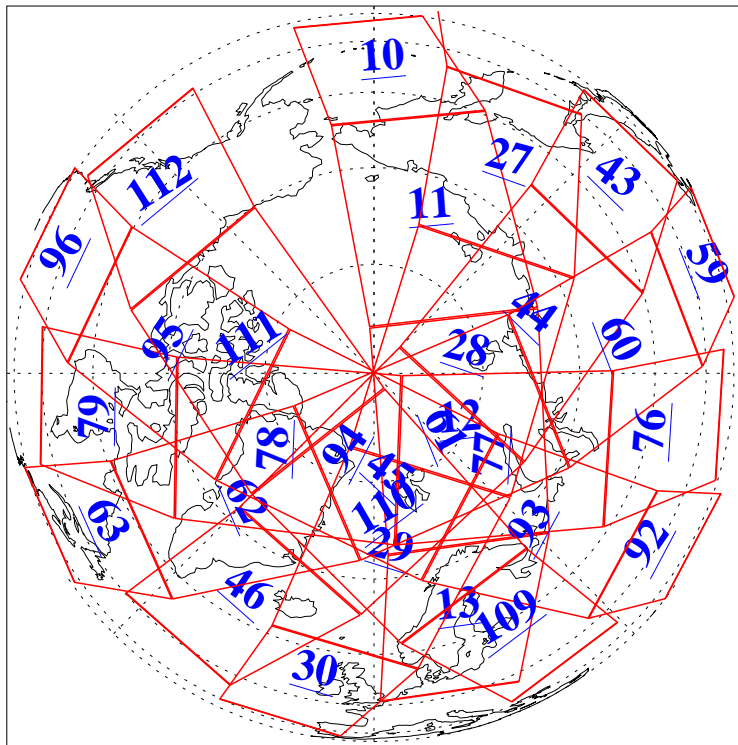

L1B Availability
AMSU Granules: 240
HSB Granules: 0
AIRS Granules: 240

6 Oct 2009
DoY 279
Aqua Day 2712
Granules: 1 to 120

Granules: 121 to 240

Legend: AMSU Available, HSB Available, AIRS Available

L1B Availability
AMSU Granules: 240
HSB Granules: 0
AIRS Granules: 240

6 Oct 2009
DoY 279
Aqua Day 2712

Ascending Granules

Descending Granules

Legend: AMSU Available, HSB Available, AIRS Available

L1B Availability
 AMSU Granules: 240
 HSB Granules: 0
 AIRS Granules: 240

6 Oct 2009
 DoY 279
 Aqua Day 2712

Northern Hemisphere Granules

Southern Hemisphere Granules

Legend: AMSU Available, HSB Available, AIRS Available