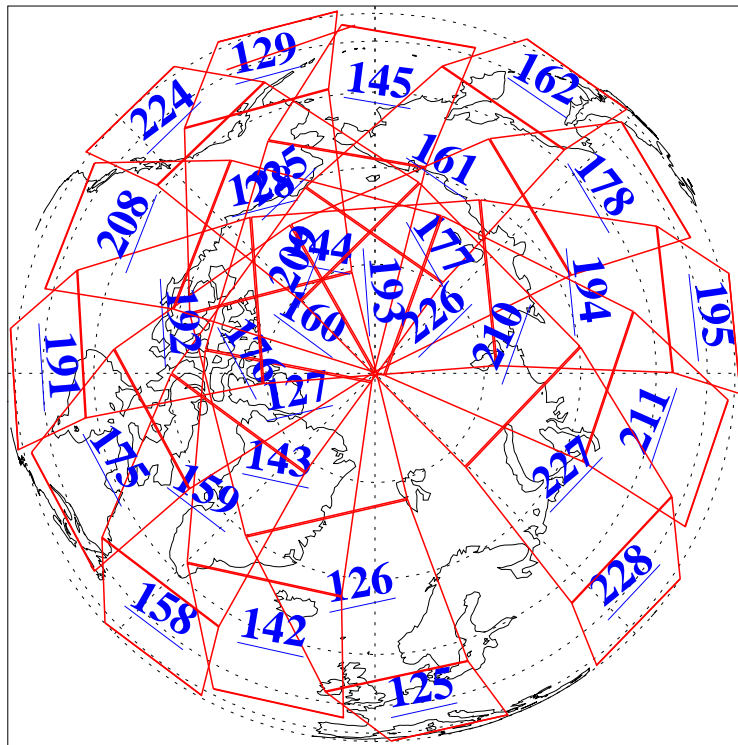

L1B Availability
AMSU Granules: 240
HSB Granules: 0
AIRS Granules: 240

6 Oct 2009
DoY 279
Aqua Day 2712
Granules: 1 to 120

Granules: 121 to 240

Legend: AMSU Available, HSB Available, AIRS Available

L1B Availability
AMSU Granules: 240
HSB Granules: 0
AIRS Granules: 240

6 Oct 2009
DoY 279
Aqua Day 2712

Ascending Granules

Descending Granules

Legend: AMSU Available, HSB Available, AIRS Available

L1B Availability
 AMSU Granules: 240
 HSB Granules: 0
 AIRS Granules: 240

6 Oct 2009
 DoY 279
 Aqua Day 2712

Northern Hemisphere Granules

Southern Hemisphere Granules

Legend: AMSU Available, HSB Available, AIRS Available