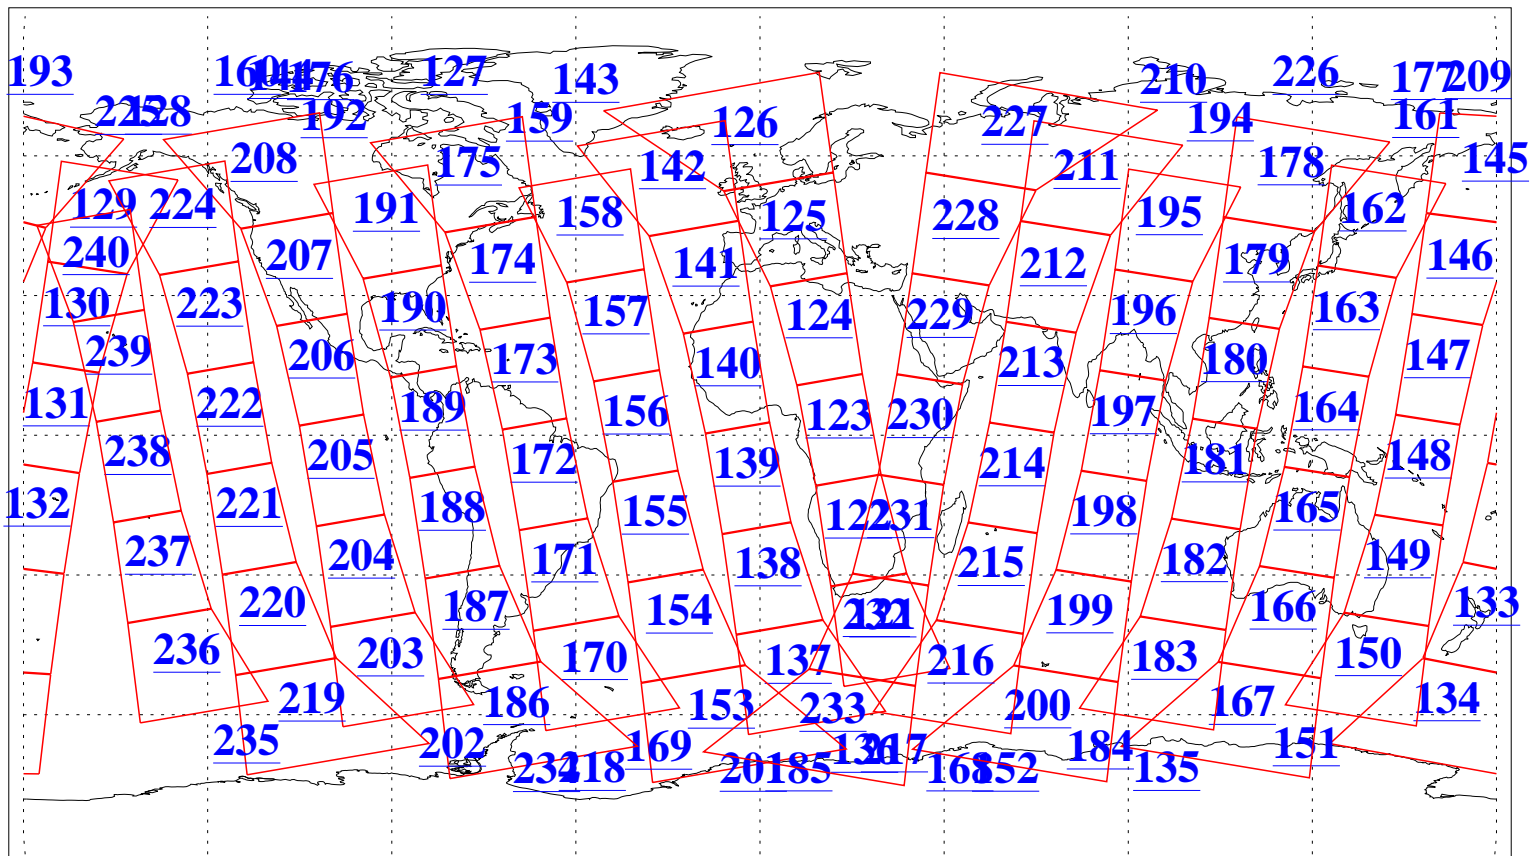

L1B Availability
AMSU Granules: 240
HSB Granules: 0
AIRS Granules: 240

6 Oct 2009
DoY 279
Aqua Day 2712
Granules: 1 to 120

Granules: 121 to 240

Legend: AMSU Available, HSB Available, AIRS Available

L1B Availability
AMSU Granules: 240
HSB Granules: 0
AIRS Granules: 240

6 Oct 2009
DoY 279
Aqua Day 2712

Ascending Granules

Descending Granules

Legend: AMSU Available, HSB Available, AIRS Available

L1B Availability
 AMSU Granules: 240
 HSB Granules: 0
 AIRS Granules: 240

6 Oct 2009
 DoY 279
 Aqua Day 2712