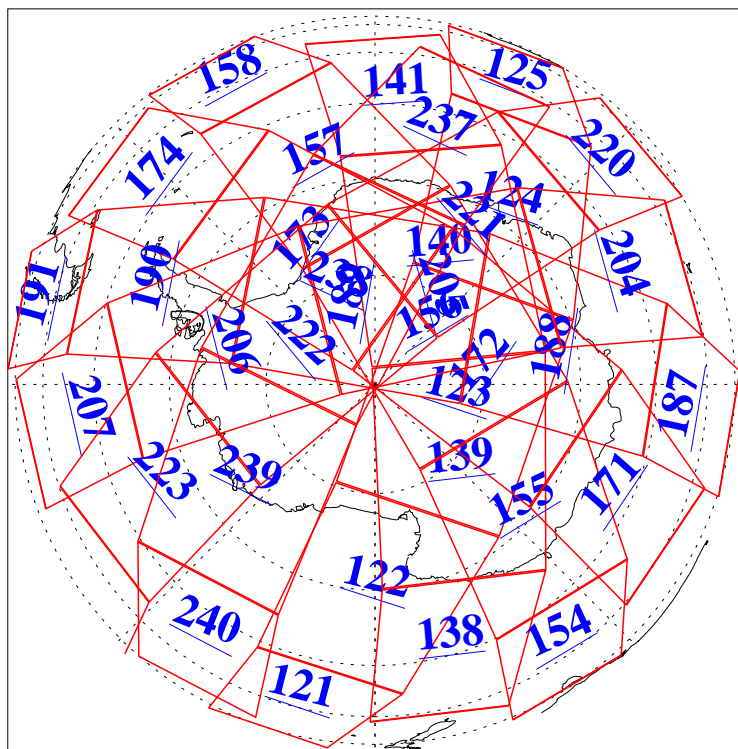

L1B Availability
AMSU Granules: 240
HSB Granules: 0
AIRS Granules: 240

2 Oct 2009
DoY 275
Aqua Day 2708
Granules: 1 to 120

Granules: 121 to 240

Legend: AMSU Available, HSB Available, AIRS Available

L1B Availability
AMSU Granules: 240
HSB Granules: 0
AIRS Granules: 240

2 Oct 2009
DoY 275
Aqua Day 2708

Ascending Granules

Descending Granules

Legend: AMSU Available, HSB Available, AIRS Available

L1B Availability
 AMSU Granules: 240
 HSB Granules: 0
 AIRS Granules: 240

2 Oct 2009
 DoY 275
 Aqua Day 2708

Northern Hemisphere Granules

Southern Hemisphere Granules

Legend: AMSU Available, HSB Available, AIRS Available