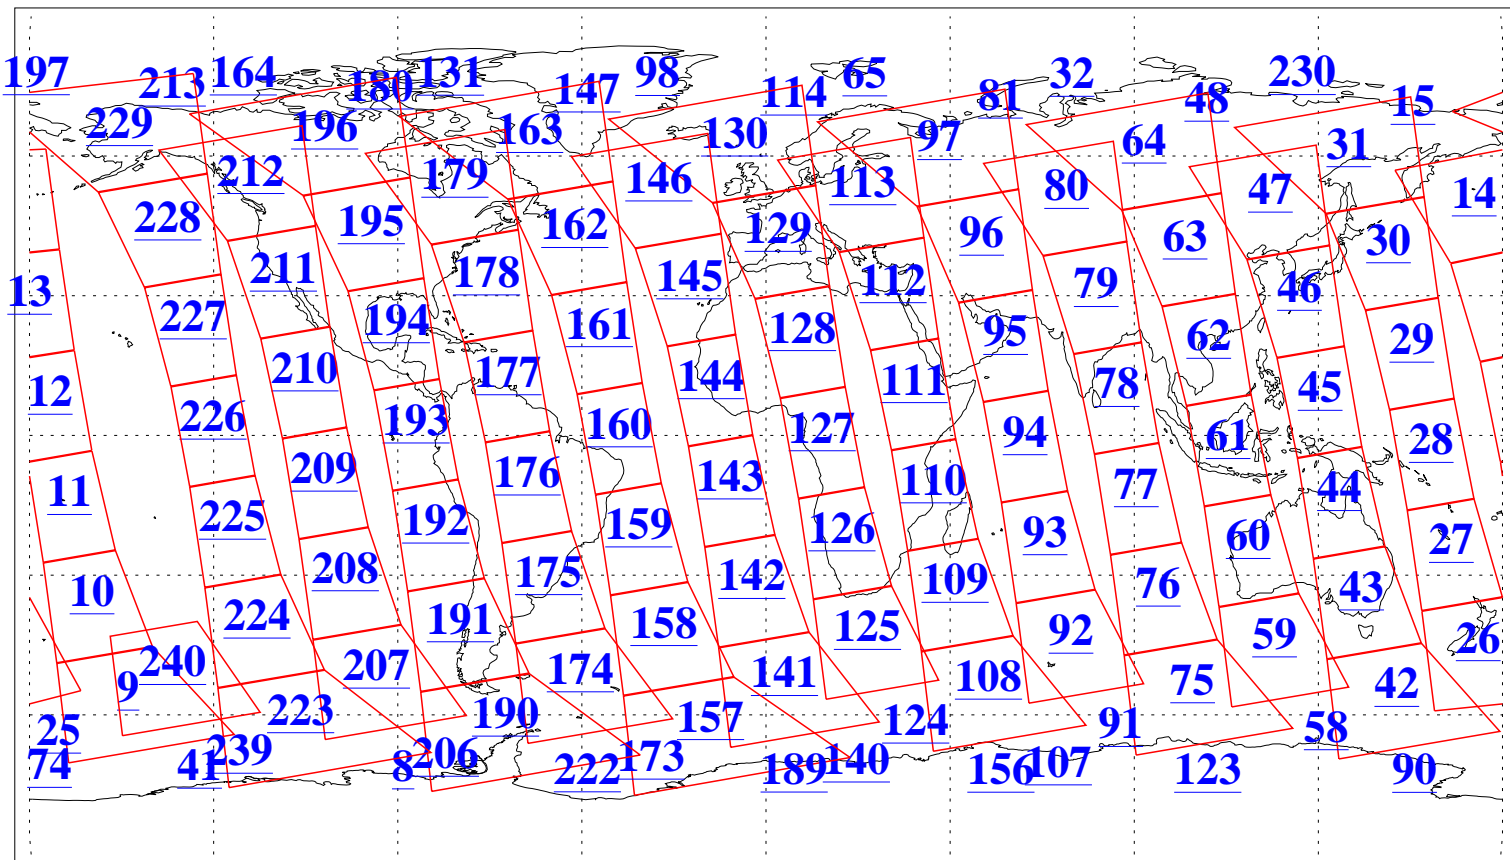

L1B Availability
AMSU Granules: 240
HSB Granules: 0
AIRS Granules: 240

2 Oct 2009
DoY 275
Aqua Day 2708
Granules: 1 to 120

Granules: 121 to 240

Legend: AMSU Available, HSB Available, AIRS Available

L1B Availability
AMSU Granules: 240
HSB Granules: 0
AIRS Granules: 240

2 Oct 2009
DoY 275
Aqua Day 2708

Ascending Granules

Descending Granules

Legend: AMSU Available, HSB Available, AIRS Available

L1B Availability
 AMSU Granules: 240
 HSB Granules: 0
 AIRS Granules: 240

2 Oct 2009
 DoY 275
 Aqua Day 2708

Northern Hemisphere Granules

Southern Hemisphere Granules

Legend: AMSU Available, HSB Available, AIRS Available