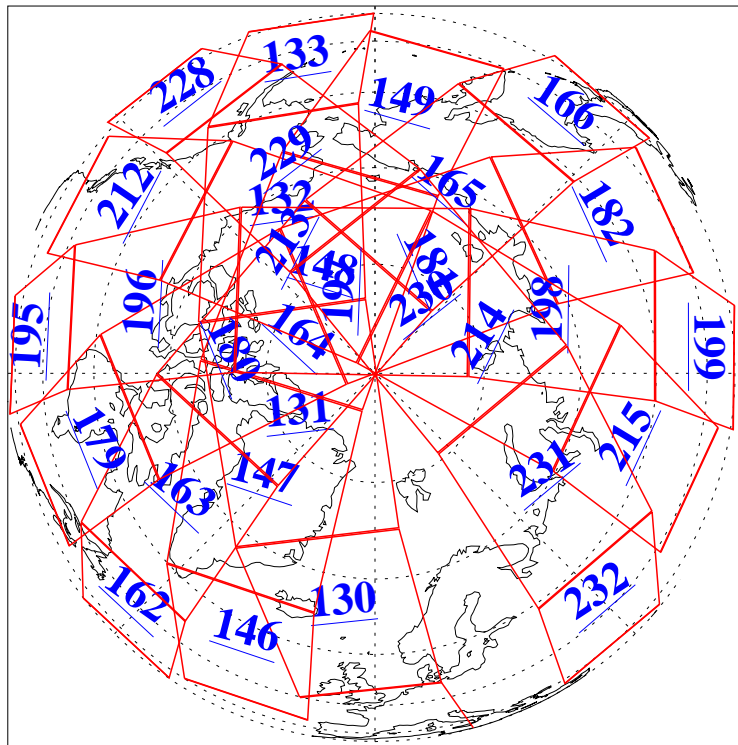

L1B Availability
AMSU Granules: 240
HSB Granules: 0
AIRS Granules: 240

2 Oct 2009
DoY 275
Aqua Day 2708
Granules: 1 to 120

Granules: 121 to 240

Legend: AMSU Available, HSB Available, AIRS Available

L1B Availability
AMSU Granules: 240
HSB Granules: 0
AIRS Granules: 240

2 Oct 2009
DoY 275
Aqua Day 2708

Ascending Granules

Descending Granules

Legend: AMSU Available, HSB Available, AIRS Available

L1B Availability
 AMSU Granules: 240
 HSB Granules: 0
 AIRS Granules: 240

2 Oct 2009
 DoY 275
 Aqua Day 2708

Northern Hemisphere Granules

Southern Hemisphere Granules

Legend: AMSU Available, HSB Available, AIRS Available