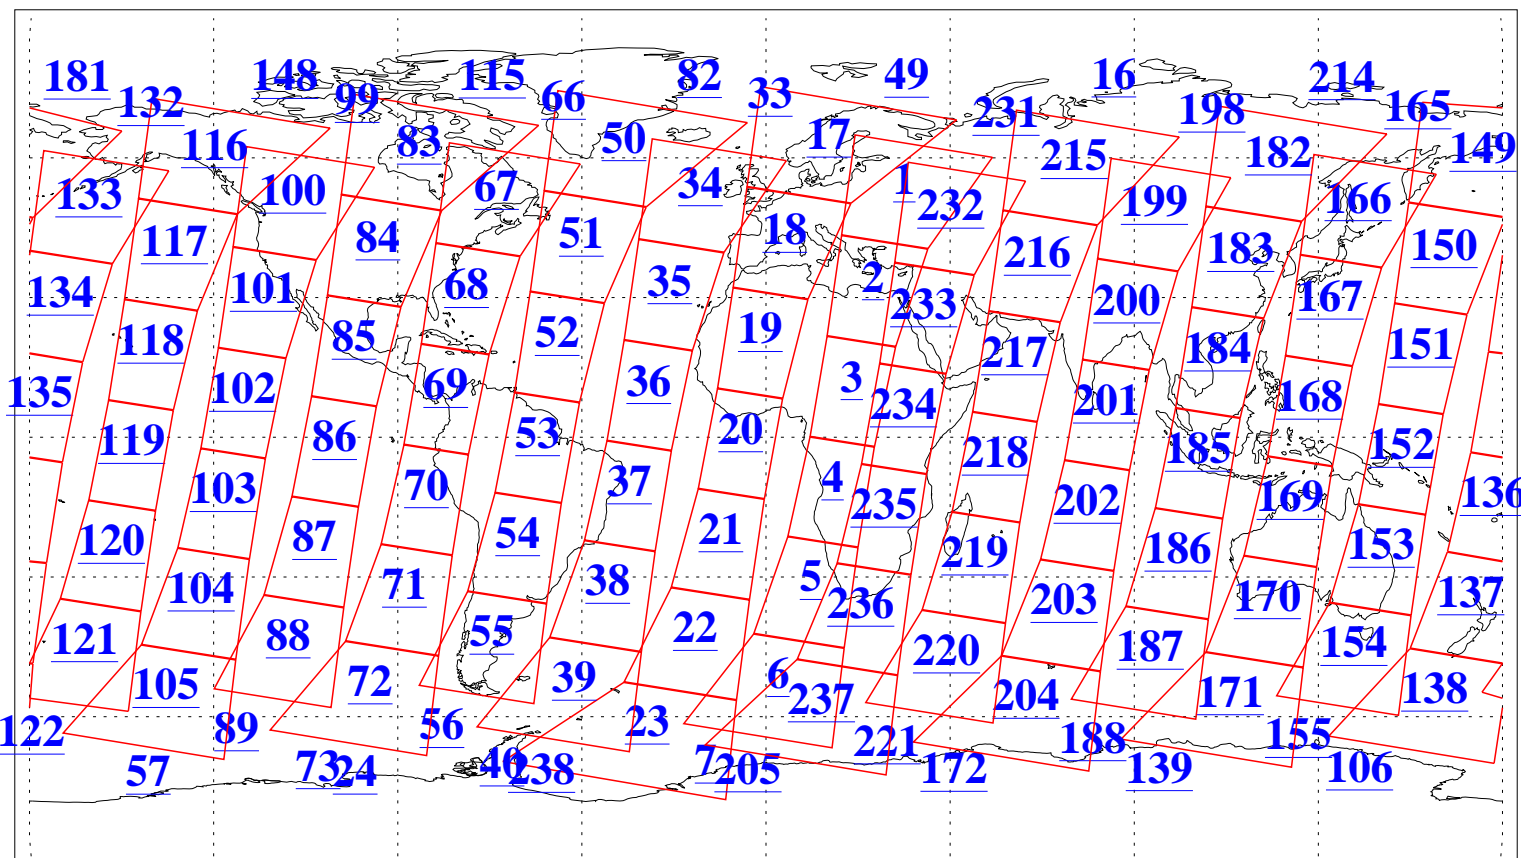

L1B Availability
AMSU Granules: 240
HSB Granules: 0
AIRS Granules: 240

2 Oct 2009
DoY 275
Aqua Day 2708
Granules: 1 to 120

Granules: 121 to 240

Legend: AMSU Available, HSB Available, AIRS Available

L1B Availability
AMSU Granules: 240
HSB Granules: 0
AIRS Granules: 240

2 Oct 2009
DoY 275
Aqua Day 2708

Ascending Granules

Descending Granules

Legend: AMSU Available, HSB Available, AIRS Available

L1B Availability
 AMSU Granules: 240
 HSB Granules: 0
 AIRS Granules: 240

2 Oct 2009
 DoY 275
 Aqua Day 2708

Northern Hemisphere Granules

Southern Hemisphere Granules

Legend: AMSU Available, HSB Available, AIRS Available