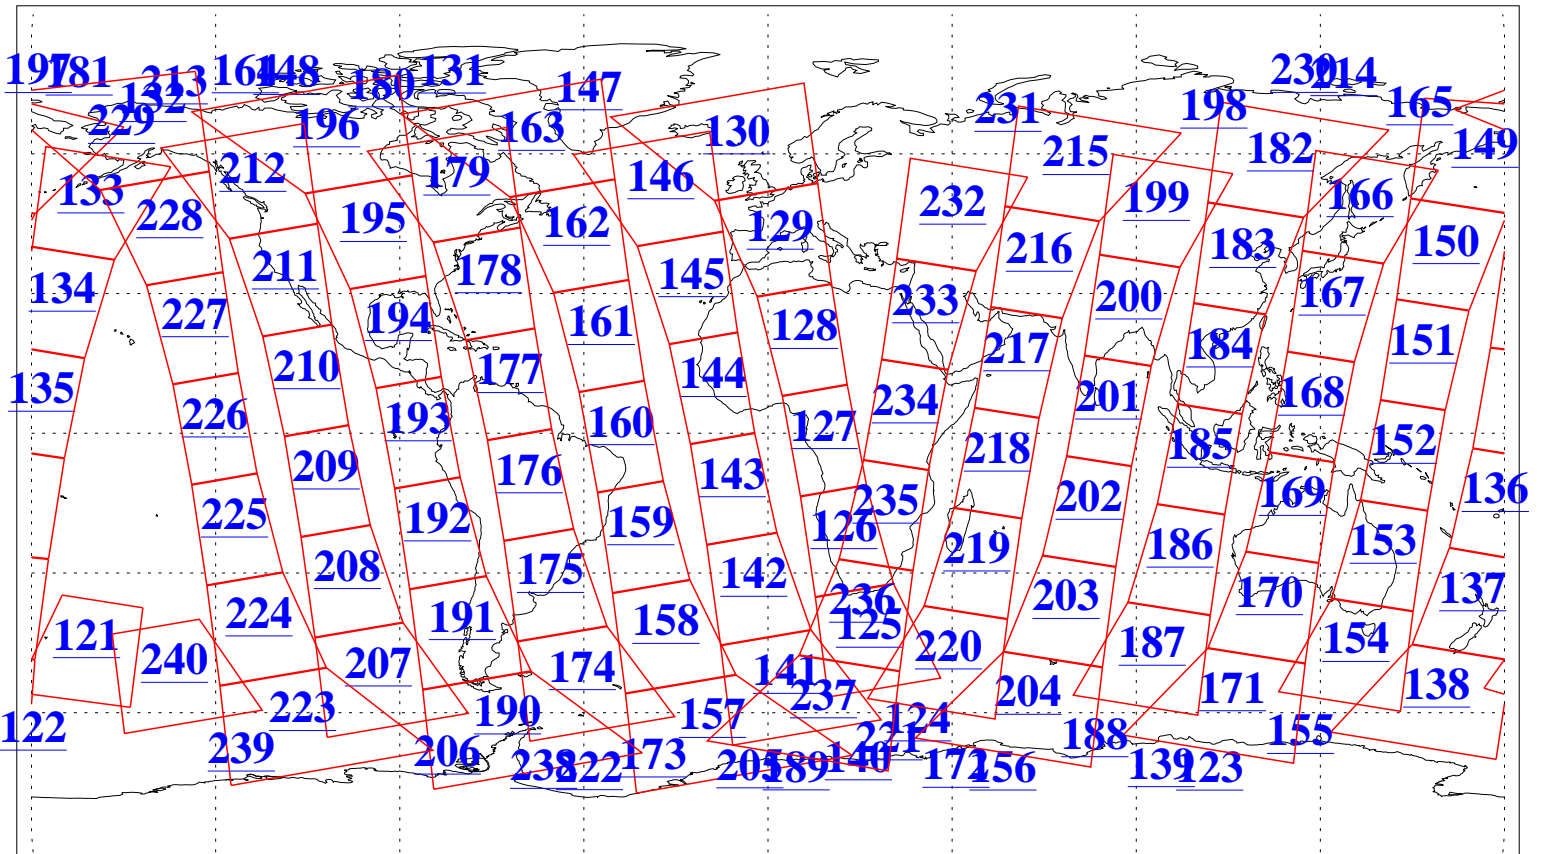

L1B Availability
AMSU Granules: 240
HSB Granules: 0
AIRS Granules: 240

2 Oct 2009
DoY 275
Aqua Day 2708
Granules: 1 to 120

Granules: 121 to 240

Legend: AMSU Available, HSB Available, AIRS Available

L1B Availability
AMSU Granules: 240
HSB Granules: 0
AIRS Granules: 240

2 Oct 2009
DoY 275
Aqua Day 2708

Ascending Granules

Descending Granules

Legend: AMSU Available, HSB Available, AIRS Available

L1B Availability
 AMSU Granules: 240
 HSB Granules: 0
 AIRS Granules: 240

2 Oct 2009
 DoY 275
 Aqua Day 2708