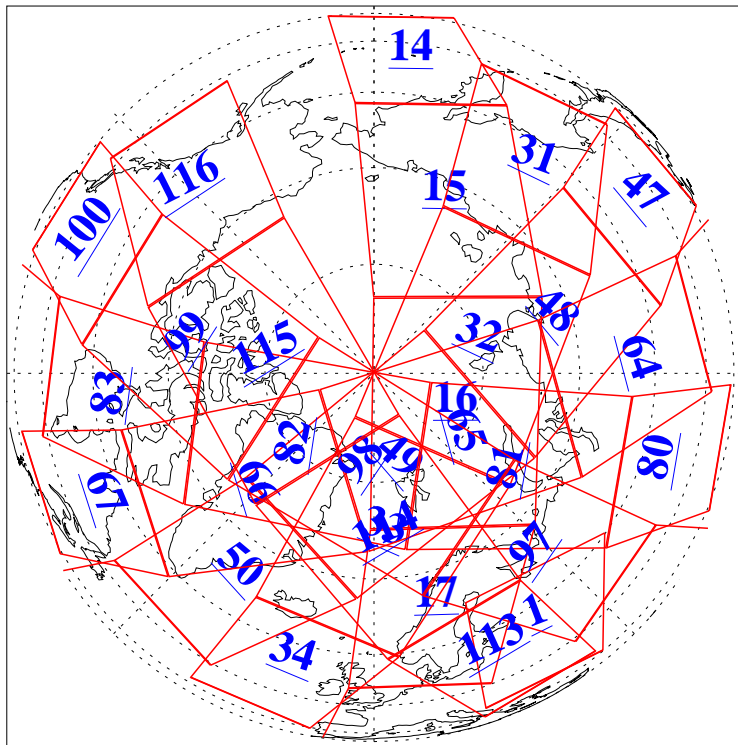

L1B Availability
AMSU Granules: 240
HSB Granules: 0
AIRS Granules: 240

2 Oct 2009
DoY 275
Aqua Day 2708
Granules: 1 to 120

Granules: 121 to 240

Legend: AMSU Available, HSB Available, AIRS Available

L1B Availability
AMSU Granules: 240
HSB Granules: 0
AIRS Granules: 240

2 Oct 2009
DoY 275
Aqua Day 2708

Ascending Granules

Descending Granules

Legend: AMSU Available, HSB Available, AIRS Available

L1B Availability
 AMSU Granules: 240
 HSB Granules: 0
 AIRS Granules: 240

2 Oct 2009
 DoY 275
 Aqua Day 2708

Northern Hemisphere Granules

Southern Hemisphere Granules

Legend: AMSU Available, HSB Available, AIRS Available