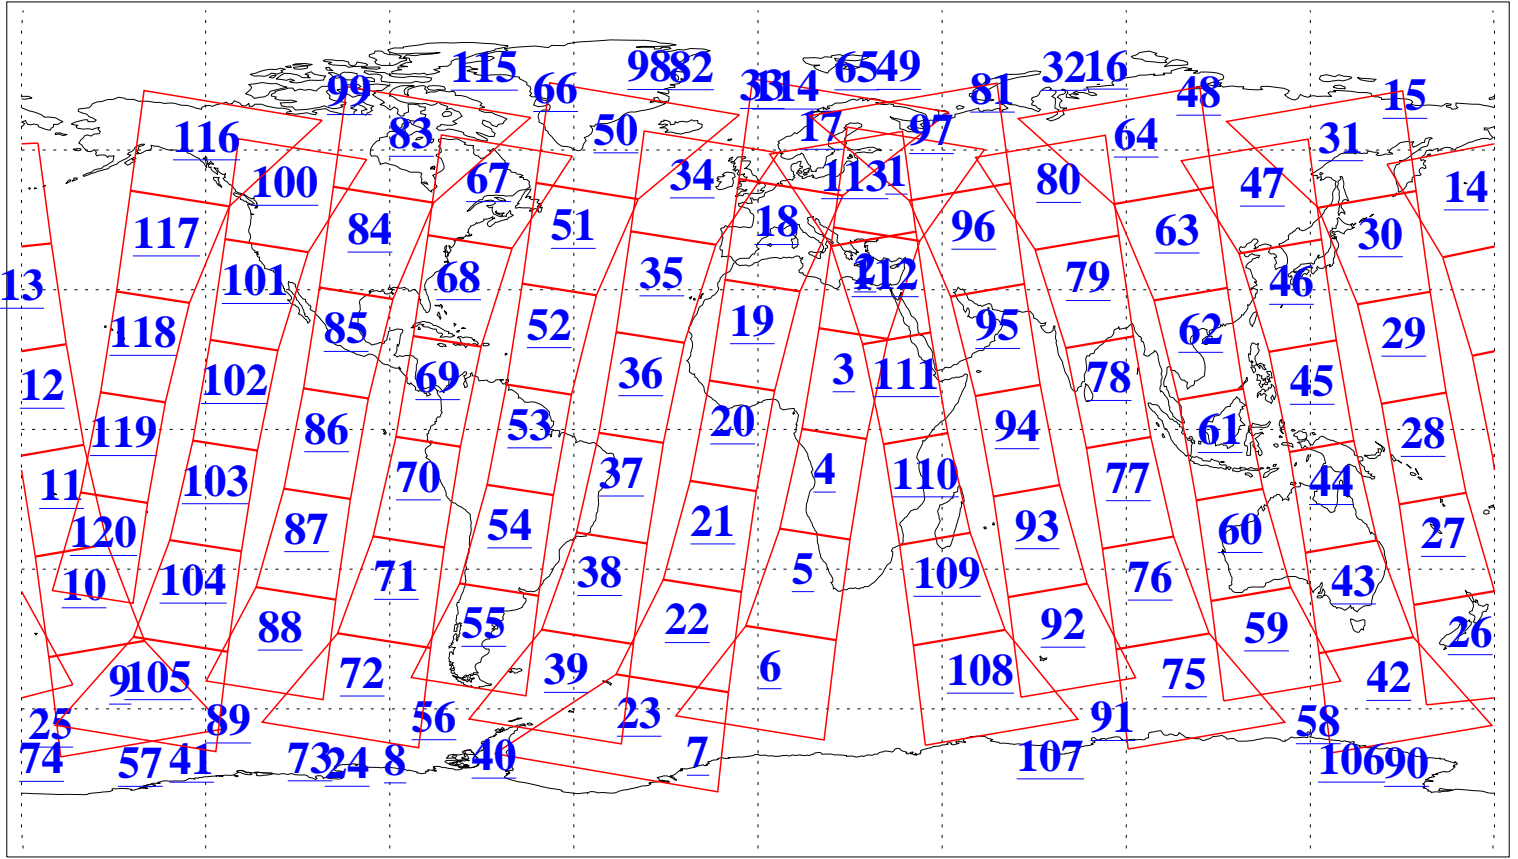

L1B Availability
AMSU Granules: 240
HSB Granules: 0
AIRS Granules: 240

2 Oct 2009
DoY 275
Aqua Day 2708
Granules: 1 to 120

Granules: 121 to 240

Legend: AMSU Available, HSB Available, AIRS Available

L1B Availability
AMSU Granules: 240
HSB Granules: 0
AIRS Granules: 240

2 Oct 2009
DoY 275
Aqua Day 2708

Ascending Granules

Descending Granules

Legend: AMSU Available, HSB Available, AIRS Available

L1B Availability
 AMSU Granules: 240
 HSB Granules: 0
 AIRS Granules: 240

2 Oct 2009
 DoY 275
 Aqua Day 2708

Northern Hemisphere Granules

Southern Hemisphere Granules

Legend: AMSU Available, HSB Available, AIRS Available