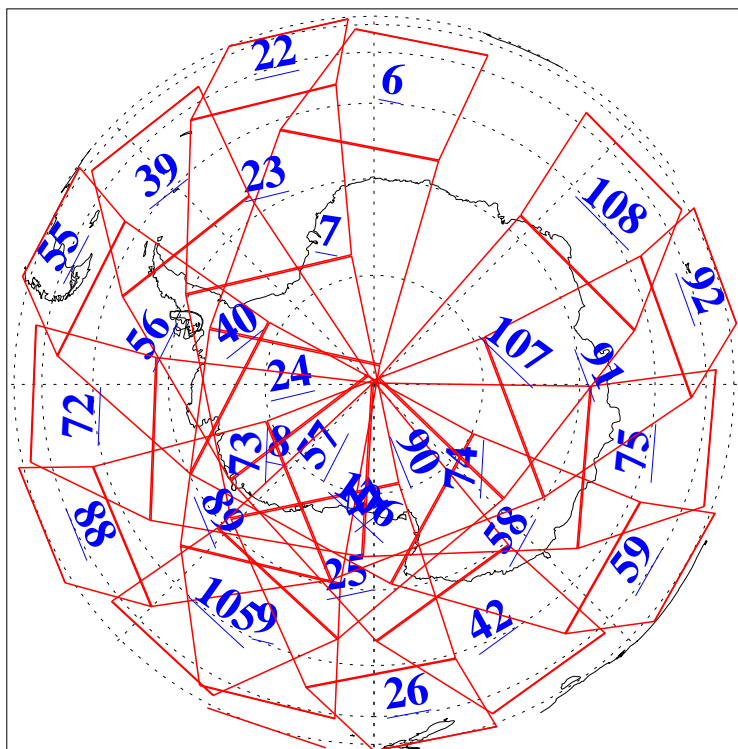

L1B Availability
AMSU Granules: 240
HSB Granules: 0
AIRS Granules: 240

2 Oct 2009
DoY 275
Aqua Day 2708
Granules: 1 to 120

Granules: 121 to 240

Legend: AMSU Available, HSB Available, AIRS Available

L1B Availability
AMSU Granules: 240
HSB Granules: 0
AIRS Granules: 240

2 Oct 2009
DoY 275
Aqua Day 2708

Ascending Granules

Descending Granules

Legend: AMSU Available, HSB Available, AIRS Available

L1B Availability
 AMSU Granules: 240
 HSB Granules: 0
 AIRS Granules: 240

2 Oct 2009
 DoY 275
 Aqua Day 2708

Northern Hemisphere Granules

Southern Hemisphere Granules

Legend: AMSU Available, HSB Available, AIRS Available