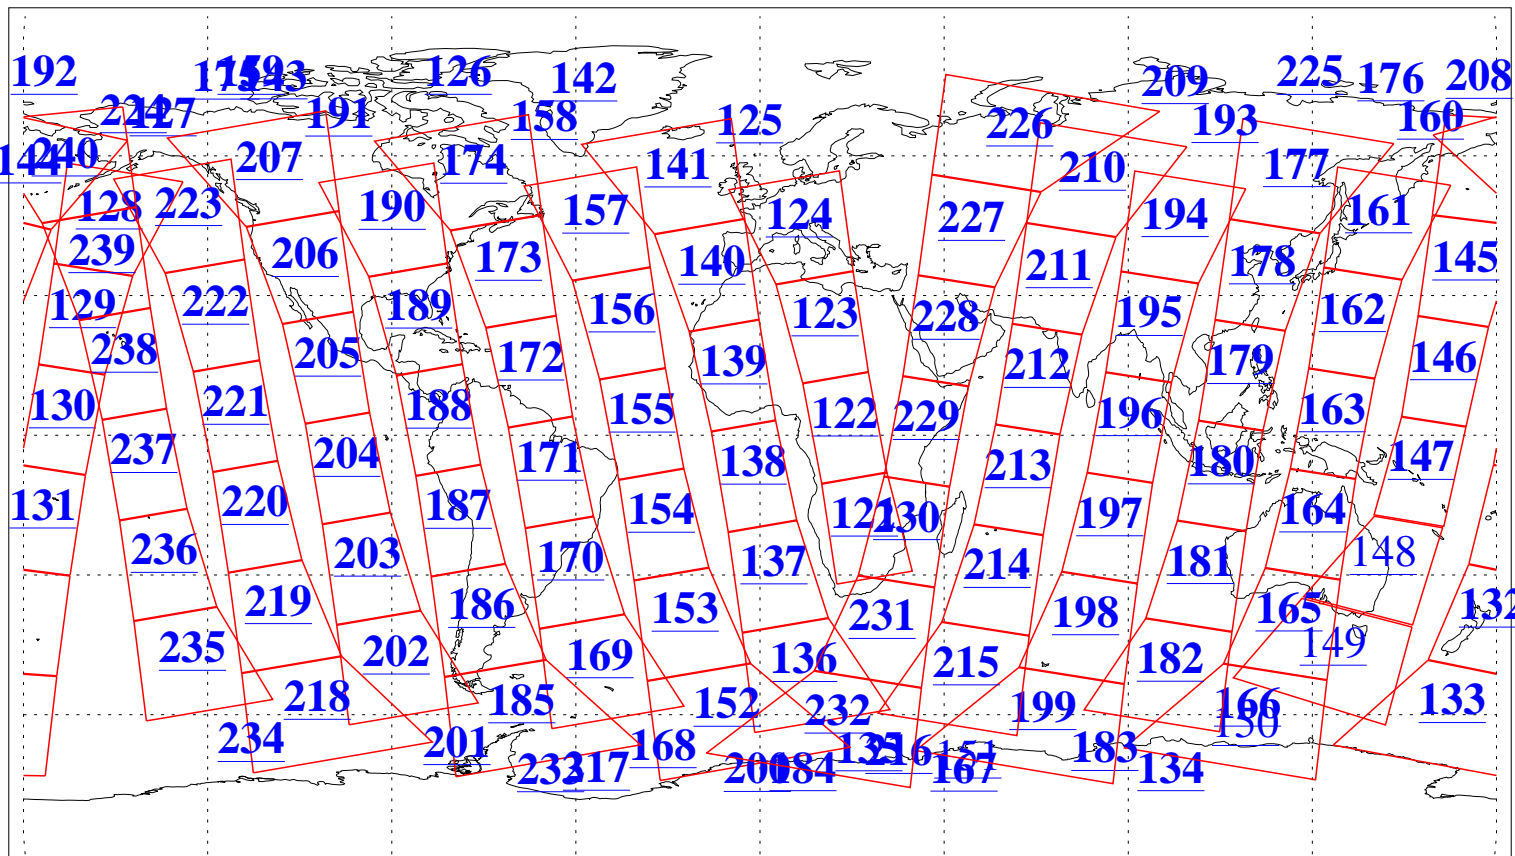

L1B Availability
AMSU Granules: 240
HSB Granules: 0
AIRS Granules: 236

29 Sep 2009
DoY 272
Aqua Day 2705
Granules: 1 to 120

Granules: 121 to 240

Legend: AMSU Available, HSB Available, AIRS Available

L1B Availability
AMSU Granules: 240
HSB Granules: 0
AIRS Granules: 236

29 Sep 2009
DoY 272
Aqua Day 2705

Ascending Granules

Descending Granules

Legend: AMSU Available, HSB Available, AIRS Available

L1B Availability
 AMSU Granules: 240
 HSB Granules: 0
 AIRS Granules: 236

29 Sep 2009
 DoY 272
 Aqua Day 2705