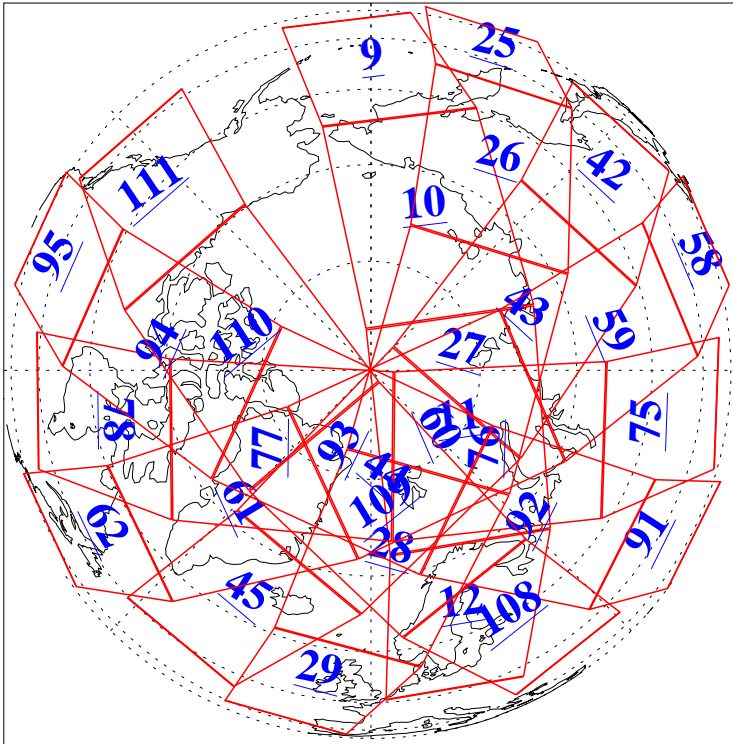

L1B Availability
AMSU Granules: 240
HSB Granules: 0
AIRS Granules: 236

29 Sep 2009
DoY 272
Aqua Day 2705
Granules: 1 to 120

Granules: 121 to 240

Legend: AMSU Available, HSB Available, AIRS Available

L1B Availability
AMSU Granules: 240
HSB Granules: 0
AIRS Granules: 236

29 Sep 2009
DoY 272
Aqua Day 2705

Ascending Granules

Descending Granules

Legend: AMSU Available, HSB Available, AIRS Available

L1B Availability
 AMSU Granules: 240
 HSB Granules: 0
 AIRS Granules: 236

29 Sep 2009
 DoY 272
 Aqua Day 2705

Northern Hemisphere Granules

Southern Hemisphere Granules

Legend: AMSU Available, HSB Available, AIRS Available