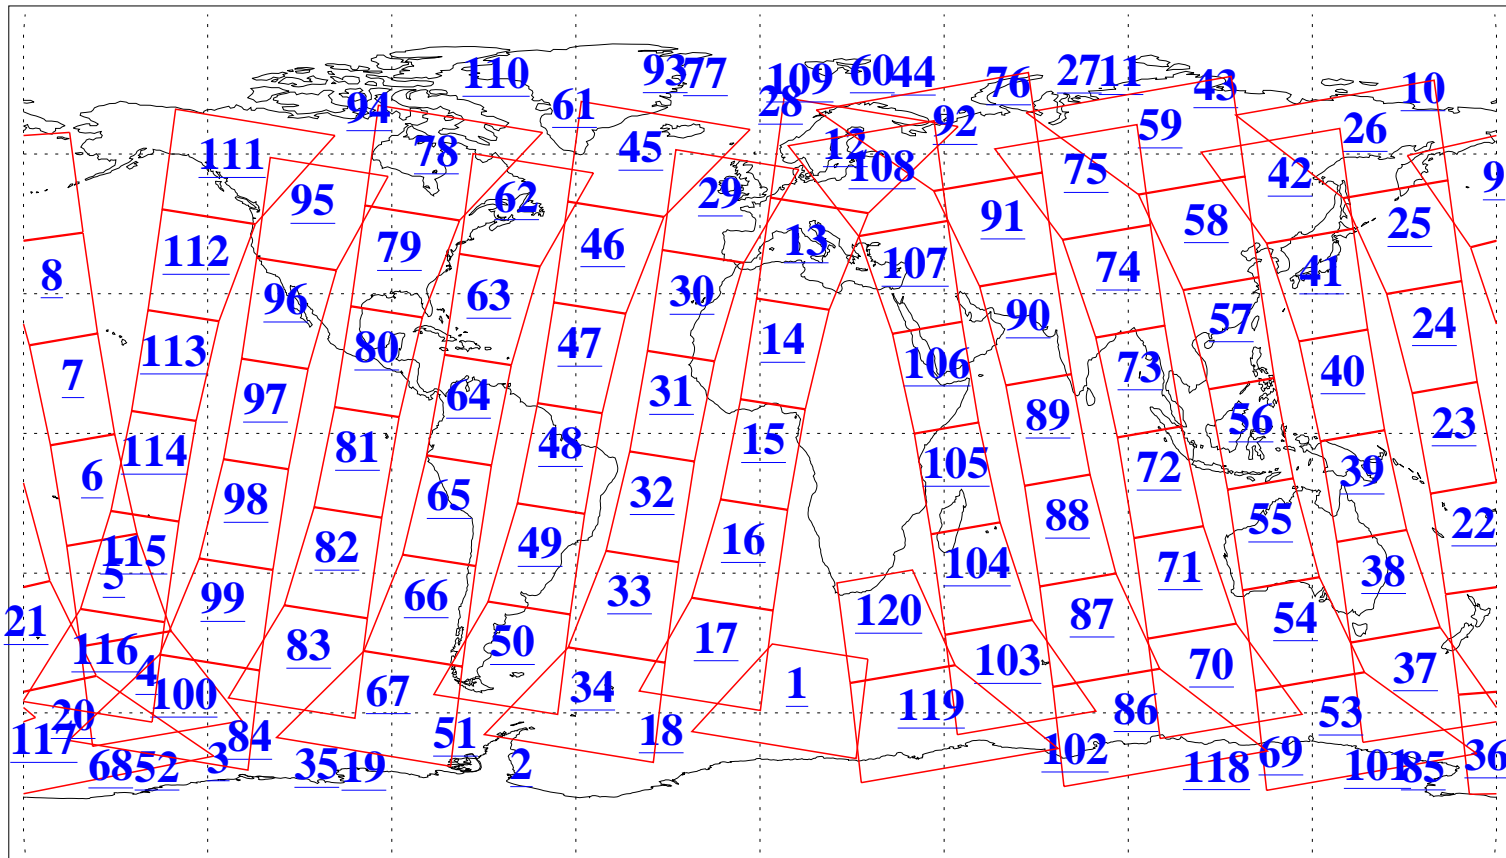

L1B Availability
AMSU Granules: 240
HSB Granules: 0
AIRS Granules: 236

29 Sep 2009
DoY 272
Aqua Day 2705
Granules: 1 to 120

Granules: 121 to 240

Legend: AMSU Available, HSB Available, AIRS Available

L1B Availability
AMSU Granules: 240
HSB Granules: 0
AIRS Granules: 236

29 Sep 2009
DoY 272
Aqua Day 2705

Ascending Granules

Descending Granules

Legend: AMSU Available, HSB Available, AIRS Available

L1B Availability
 AMSU Granules: 240
 HSB Granules: 0
 AIRS Granules: 236

29 Sep 2009
 DoY 272
 Aqua Day 2705

Northern Hemisphere Granules

Southern Hemisphere Granules

Legend: AMSU Available, HSB Available, AIRS Available