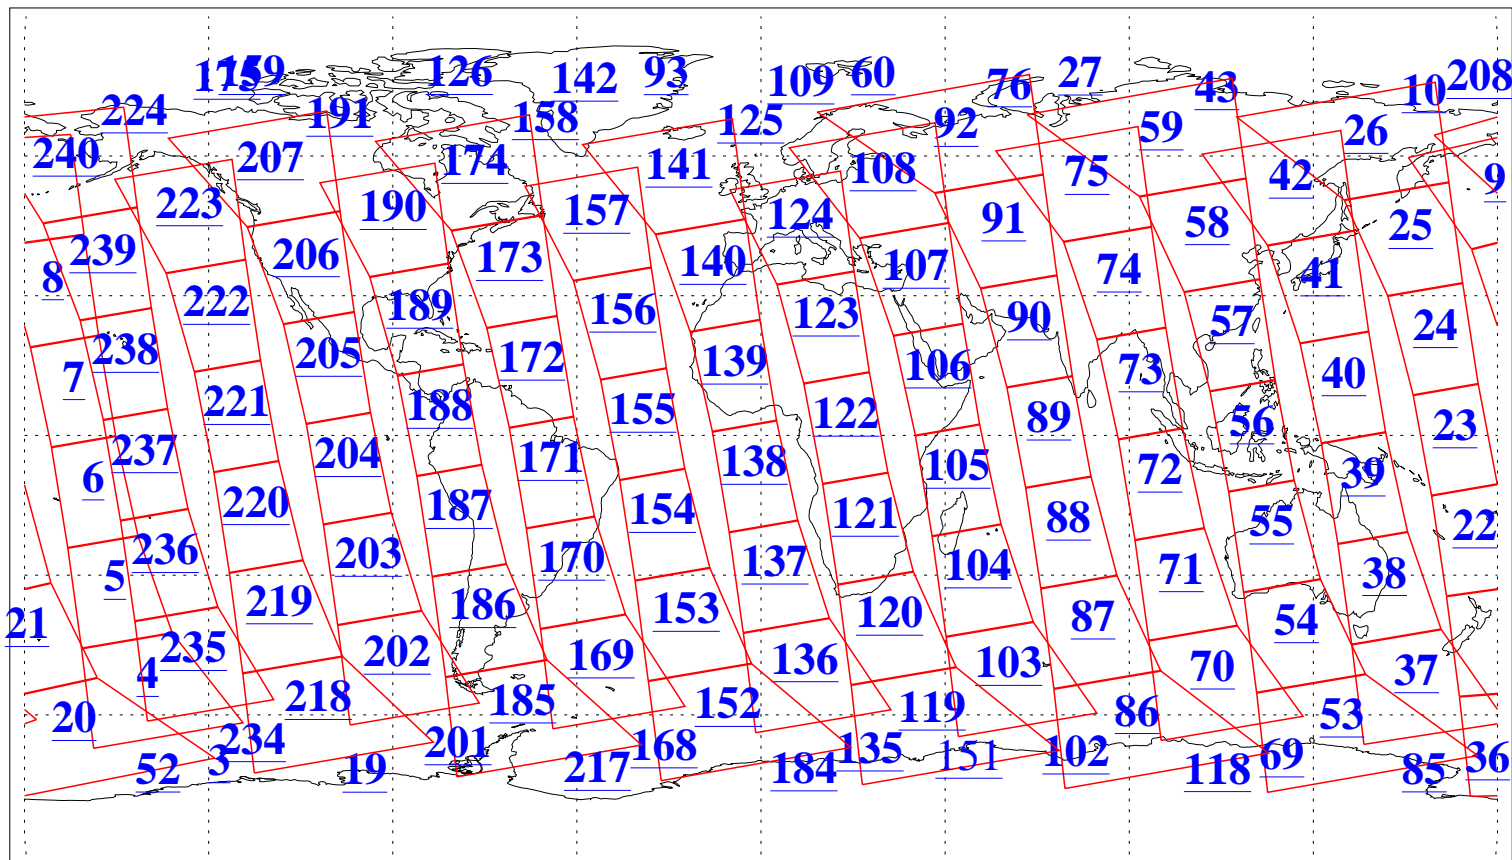

L1B Availability
AMSU Granules: 240
HSB Granules: 0
AIRS Granules: 236

29 Sep 2009
DoY 272
Aqua Day 2705
Granules: 1 to 120

Granules: 121 to 240

Legend: AMSU Available, HSB Available, AIRS Available

L1B Availability
AMSU Granules: 240
HSB Granules: 0
AIRS Granules: 236

29 Sep 2009
DoY 272
Aqua Day 2705

Ascending Granules

Descending Granules

Legend: AMSU Available, HSB Available, AIRS Available

L1B Availability
 AMSU Granules: 240
 HSB Granules: 0
 AIRS Granules: 236

29 Sep 2009
 DoY 272
 Aqua Day 2705

Northern Hemisphere Granules

Southern Hemisphere Granules

Legend: AMSU Available, HSB Available, AIRS Available