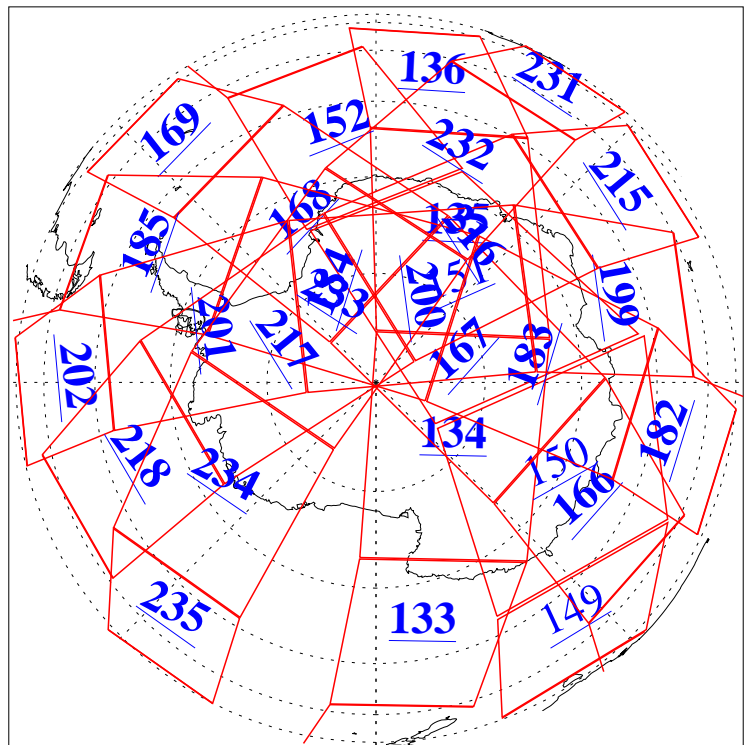

29 Sep 2009
DoY 272
Aqua Day 2705

Ascending Granules

Descending Granules

Legend: AMSU Available, HSB Available, AIRS Available

L1B Availability
 AMSU Granules: 240
 HSB Granules: 0
 AIRS Granules: 236

29 Sep 2009
 DoY 272
 Aqua Day 2705

Northern Hemisphere Granules

Southern Hemisphere Granules

Legend: AMSU Available, HSB Available, AIRS Available