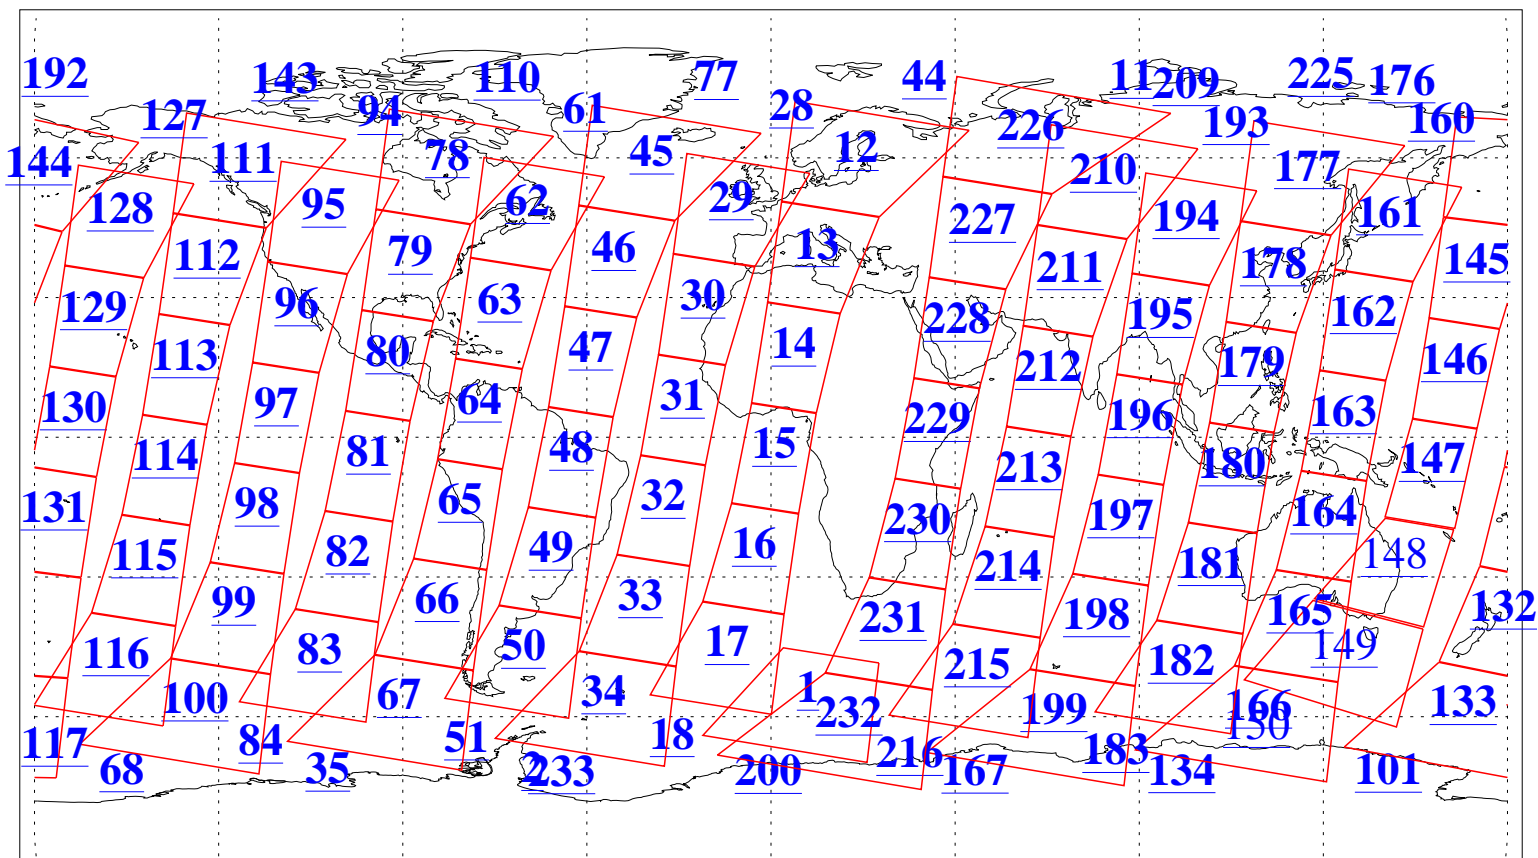

L1B Availability
AMSU Granules: 240
HSB Granules: 0
AIRS Granules: 236

29 Sep 2009
DoY 272
Aqua Day 2705
Granules: 1 to 120

Granules: 121 to 240

Legend: AMSU Available, HSB Available, AIRS Available

L1B Availability
AMSU Granules: 240
HSB Granules: 0
AIRS Granules: 236

29 Sep 2009
DoY 272
Aqua Day 2705

Ascending Granules

Descending Granules

Legend: AMSU Available, HSB Available, AIRS Available

L1B Availability
 AMSU Granules: 240
 HSB Granules: 0
 AIRS Granules: 236

29 Sep 2009
 DoY 272
 Aqua Day 2705

Northern Hemisphere Granules

Southern Hemisphere Granules

Legend: AMSU Available, HSB Available, AIRS Available