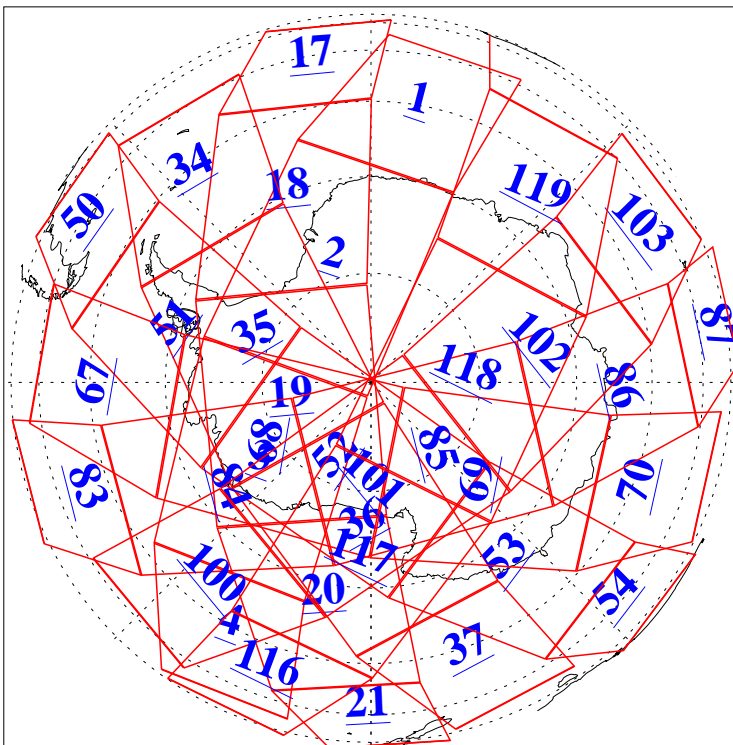

L1B Availability
AMSU Granules: 240
HSB Granules: 0
AIRS Granules: 236

29 Sep 2009
DoY 272
Aqua Day 2705
Granules: 1 to 120

Granules: 121 to 240

Legend: AMSU Available, HSB Available, AIRS Available

L1B Availability
AMSU Granules: 240
HSB Granules: 0
AIRS Granules: 236

29 Sep 2009
DoY 272
Aqua Day 2705

Ascending Granules

Descending Granules

Legend: AMSU Available, HSB Available, AIRS Available

L1B Availability
 AMSU Granules: 240
 HSB Granules: 0
 AIRS Granules: 236

29 Sep 2009
 DoY 272
 Aqua Day 2705

Northern Hemisphere Granules

Southern Hemisphere Granules

Legend: AMSU Available, HSB Available, AIRS Available