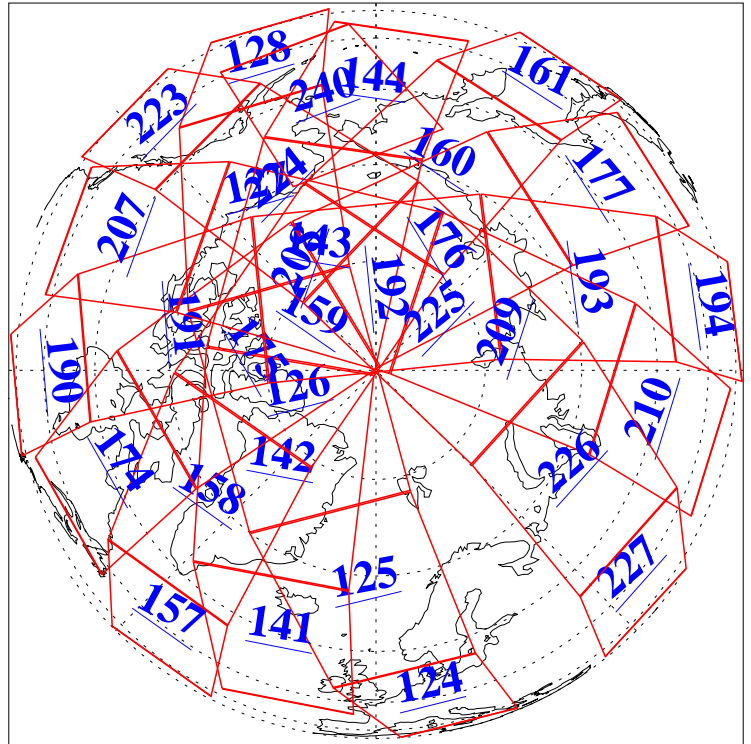

L1B Availability
AMSU Granules: 240
HSB Granules: 0
AIRS Granules: 236

29 Sep 2009
DoY 272
Aqua Day 2705
Granules: 1 to 120

Granules: 121 to 240

Legend: AMSU Available, HSB Available, AIRS Available

L1B Availability
AMSU Granules: 240
HSB Granules: 0
AIRS Granules: 236

29 Sep 2009
DoY 272
Aqua Day 2705

Ascending Granules

Descending Granules

Legend: AMSU Available, HSB Available, AIRS Available

L1B Availability
 AMSU Granules: 240
 HSB Granules: 0
 AIRS Granules: 236

29 Sep 2009
 DoY 272
 Aqua Day 2705

Northern Hemisphere Granules

Southern Hemisphere Granules

Legend: AMSU Available, HSB Available, AIRS Available