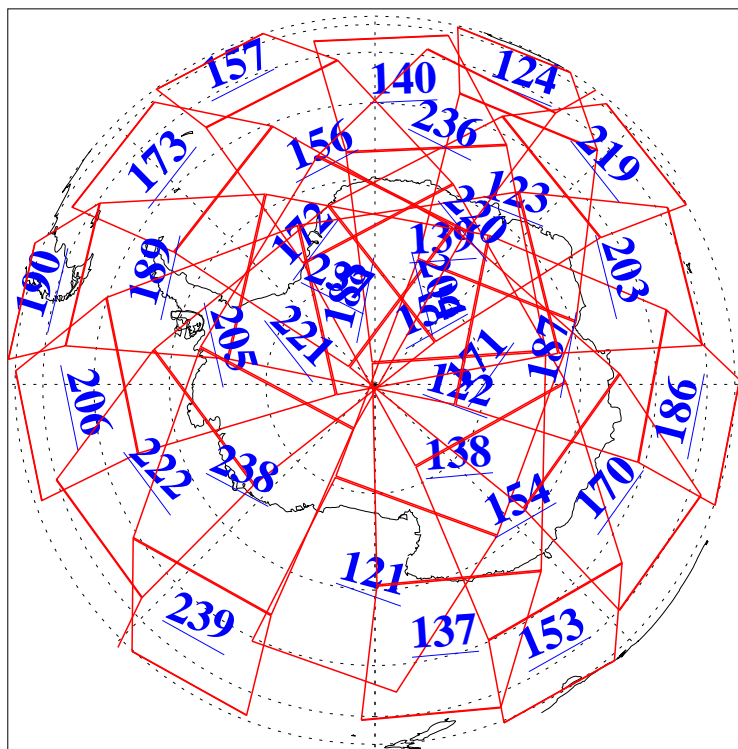

L1B Availability  
AMSU Granules: 240  
HSB Granules: 0  
AIRS Granules: 240

25 Sep 2009  
DoY 268  
Aqua Day 2701  
Granules: 1 to 120

Granules: 121 to 240

Legend: AMSU Available, HSB Available, AIRS Available

L1B Availability  
AMSU Granules: 240  
HSB Granules: 0  
AIRS Granules: 240

25 Sep 2009  
DoY 268  
Aqua Day 2701  
Ascending Granules

Descending Granules

Legend: AMSU Available, HSB Available, AIRS Available

L1B Availability  
 AMSU Granules: 240  
 HSB Granules: 0  
 AIRS Granules: 240

25 Sep 2009  
 DoY 268  
 Aqua Day 2701

Northern Hemisphere Granules

Southern Hemisphere Granules

Legend: AMSU Available, HSB Available, AIRS Available