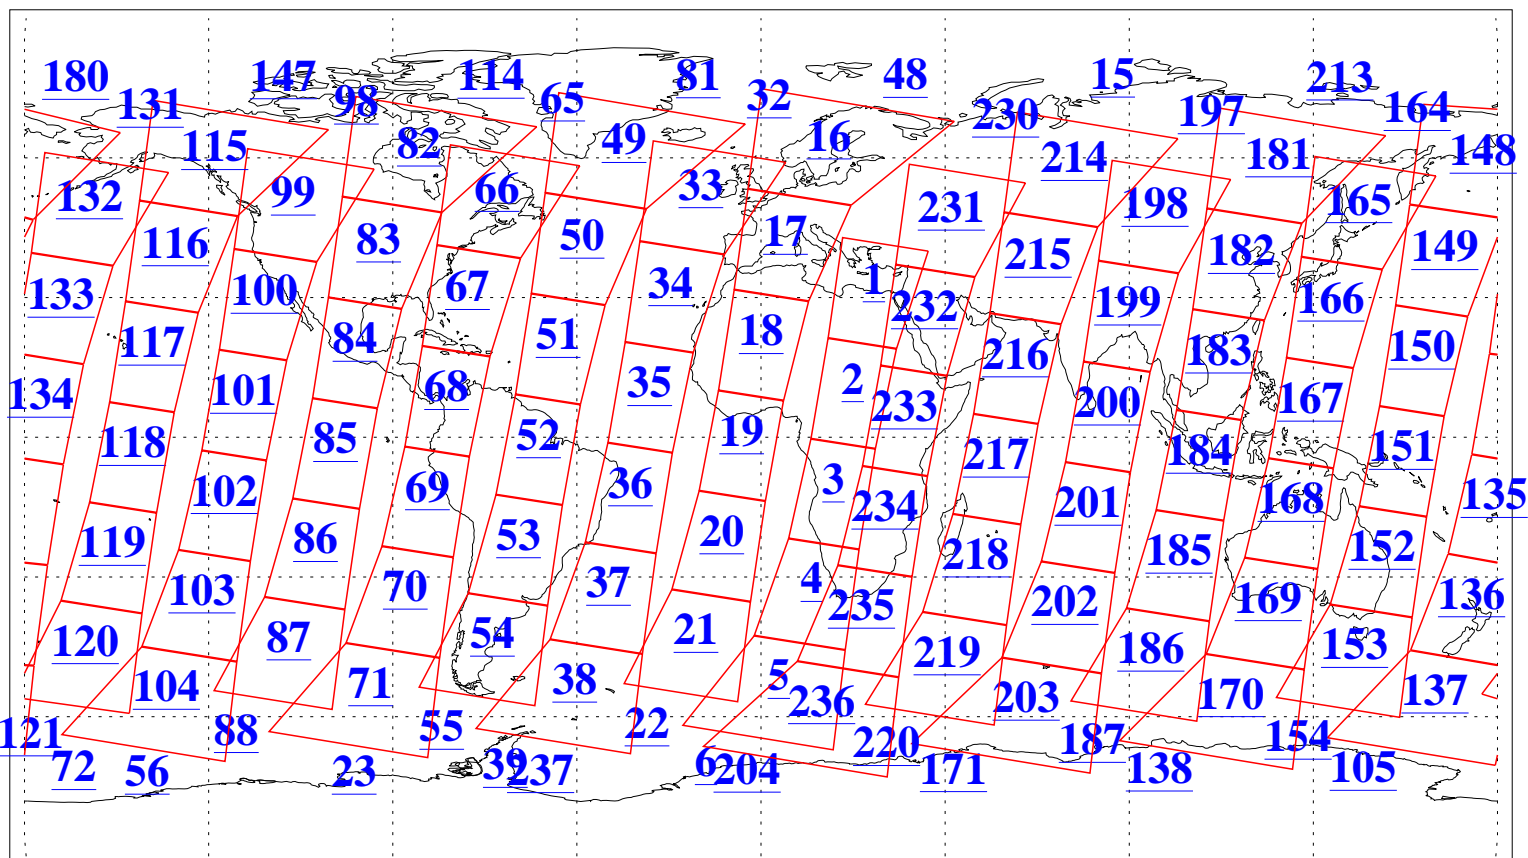

L1B Availability  
AMSU Granules: 240  
HSB Granules: 0  
AIRS Granules: 240

25 Sep 2009  
DoY 268  
Aqua Day 2701  
Granules: 1 to 120

Granules: 121 to 240

Legend: AMSU Available, HSB Available, AIRS Available

L1B Availability  
AMSU Granules: 240  
HSB Granules: 0  
AIRS Granules: 240

25 Sep 2009  
DoY 268  
Aqua Day 2701  
Ascending Granules

Descending Granules

Legend: AMSU Available, HSB Available, AIRS Available

L1B Availability  
 AMSU Granules: 240  
 HSB Granules: 0  
 AIRS Granules: 240

25 Sep 2009  
 DoY 268  
 Aqua Day 2701

Northern Hemisphere Granules

Southern Hemisphere Granules

Legend: AMSU Available, HSB Available, AIRS Available