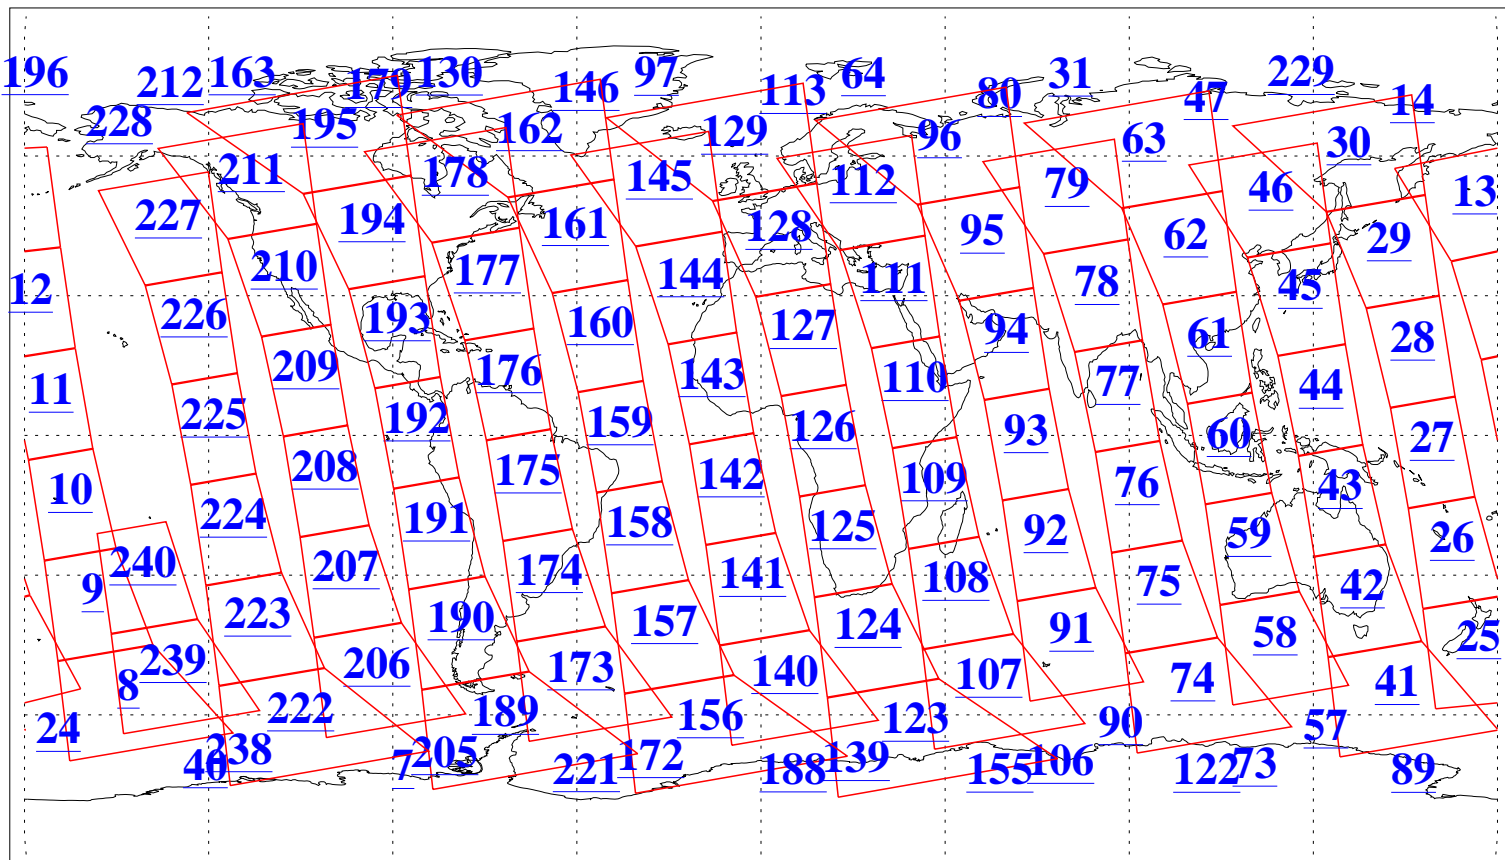

L1B Availability  
AMSU Granules: 240  
HSB Granules: 0  
AIRS Granules: 240

25 Sep 2009  
DoY 268  
Aqua Day 2701  
Granules: 1 to 120

Granules: 121 to 240

Legend: AMSU Available, HSB Available, AIRS Available

L1B Availability  
AMSU Granules: 240  
HSB Granules: 0  
AIRS Granules: 240

25 Sep 2009  
DoY 268  
Aqua Day 2701  
Ascending Granules

Descending Granules

Legend: AMSU Available, HSB Available, AIRS Available

L1B Availability  
 AMSU Granules: 240  
 HSB Granules: 0  
 AIRS Granules: 240

25 Sep 2009  
 DoY 268  
 Aqua Day 2701

Northern Hemisphere Granules

Southern Hemisphere Granules

Legend: AMSU Available, HSB Available, AIRS Available