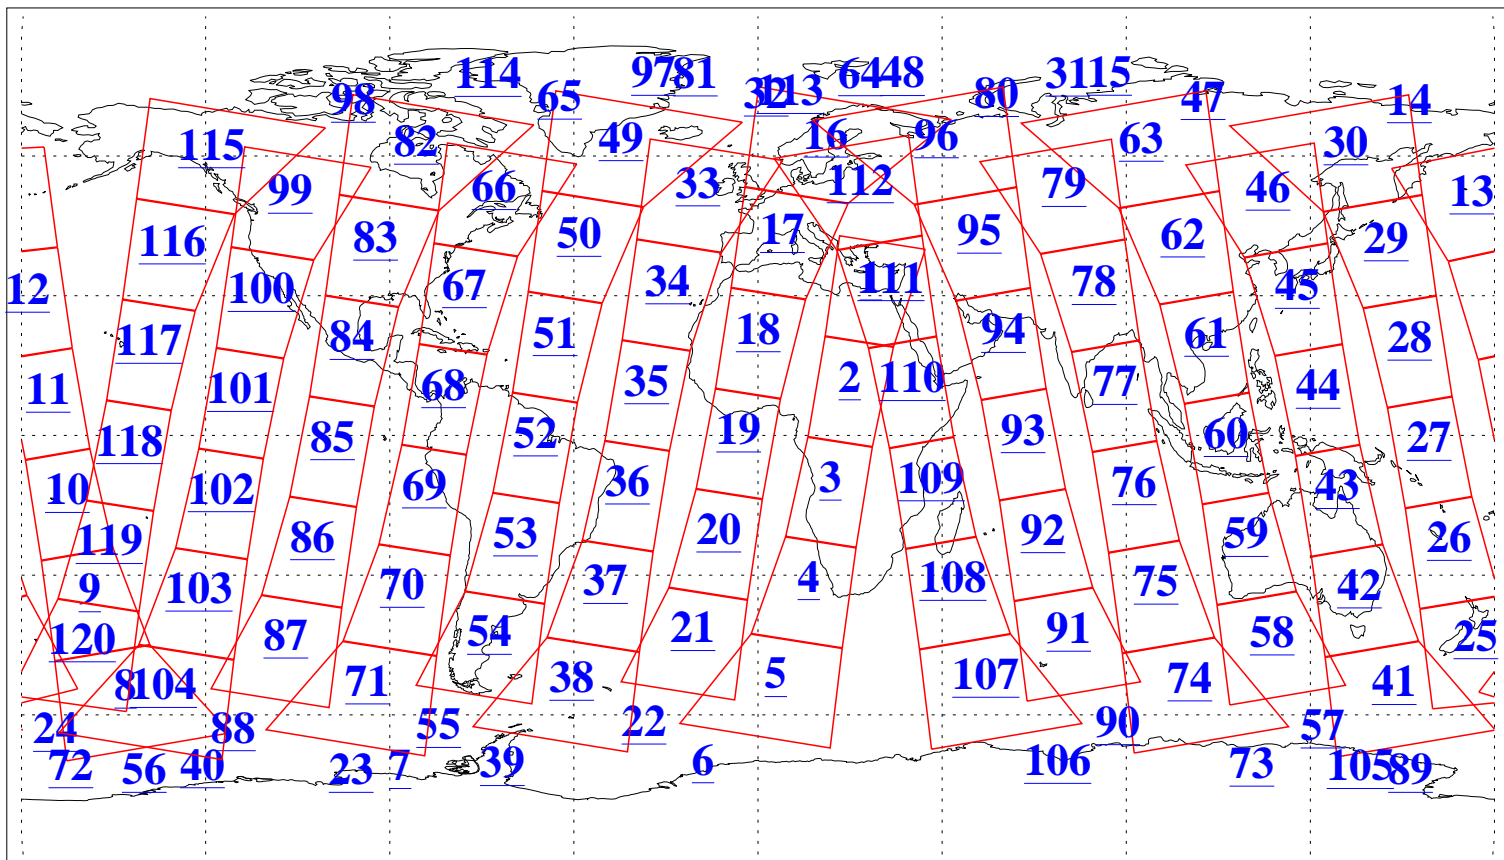

L1B Availability  
AMSU Granules: 240  
HSB Granules: 0  
AIRS Granules: 240

25 Sep 2009  
DoY 268  
Aqua Day 2701  
Granules: 1 to 120

Granules: 121 to 240

Legend: AMSU Available, HSB Available, AIRS Available

L1B Availability  
AMSU Granules: 240  
HSB Granules: 0  
AIRS Granules: 240

25 Sep 2009  
DoY 268  
Aqua Day 2701  
Ascending Granules

Descending Granules

Legend: AMSU Available, HSB Available, AIRS Available

L1B Availability  
 AMSU Granules: 240  
 HSB Granules: 0  
 AIRS Granules: 240

25 Sep 2009  
 DoY 268  
 Aqua Day 2701

Northern Hemisphere Granules

Southern Hemisphere Granules

Legend: AMSU Available, HSB Available, AIRS Available