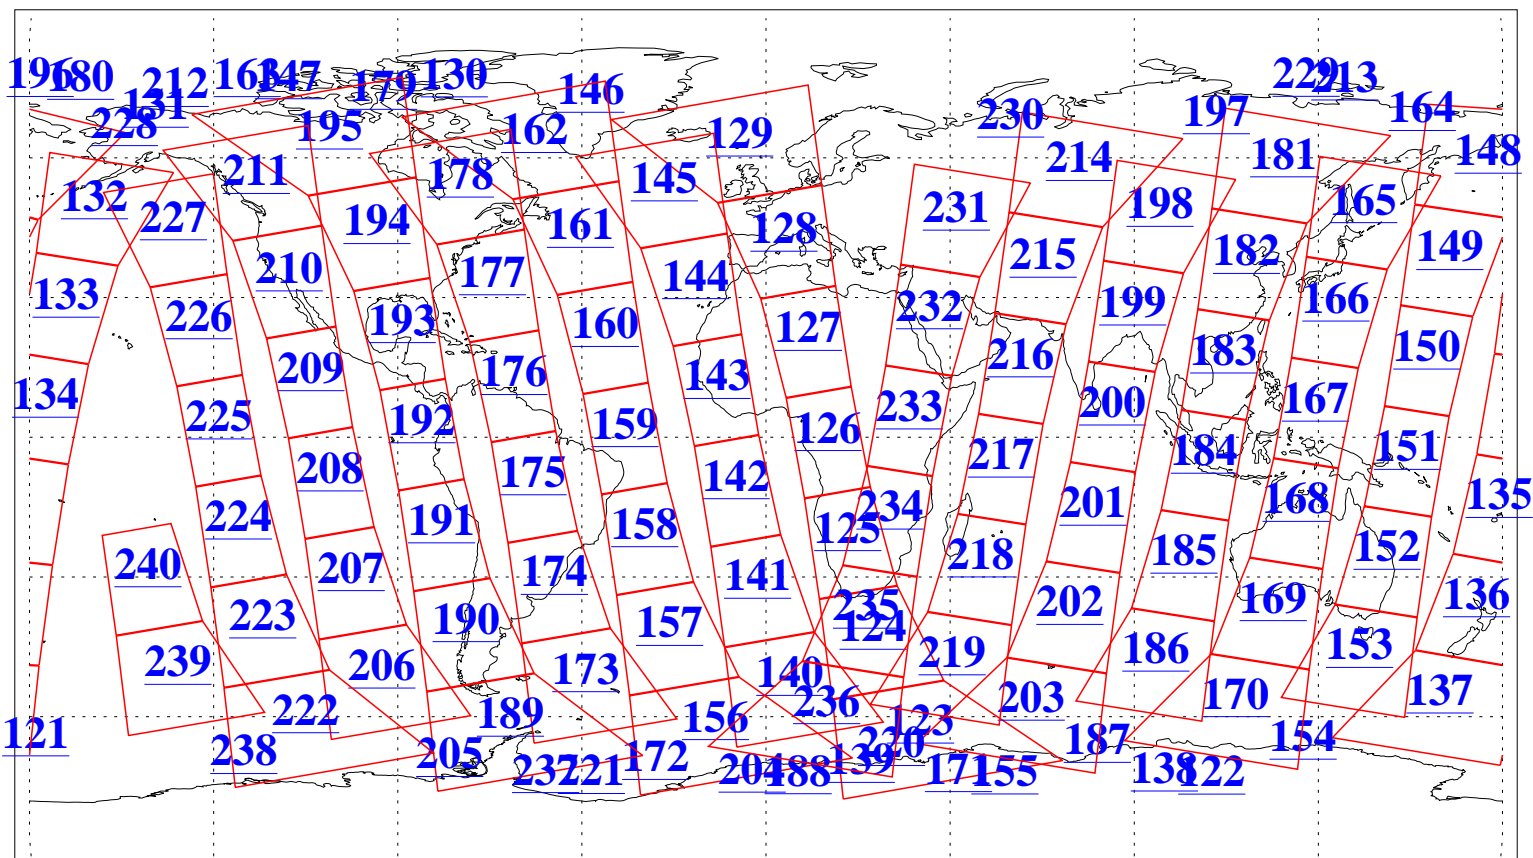

L1B Availability  
AMSU Granules: 240  
HSB Granules: 0  
AIRS Granules: 240

25 Sep 2009  
DoY 268  
Aqua Day 2701  
Granules: 1 to 120

Granules: 121 to 240

Legend: AMSU Available, HSB Available, AIRS Available

L1B Availability  
AMSU Granules: 240  
HSB Granules: 0  
AIRS Granules: 240

25 Sep 2009  
DoY 268  
Aqua Day 2701  
Ascending Granules

Descending Granules

Legend: AMSU Available, HSB Available, AIRS Available

L1B Availability  
 AMSU Granules: 240  
 HSB Granules: 0  
 AIRS Granules: 240

25 Sep 2009  
 DoY 268  
 Aqua Day 2701

Northern Hemisphere Granules

Southern Hemisphere Granules

Legend: AMSU Available, HSB Available, AIRS Available