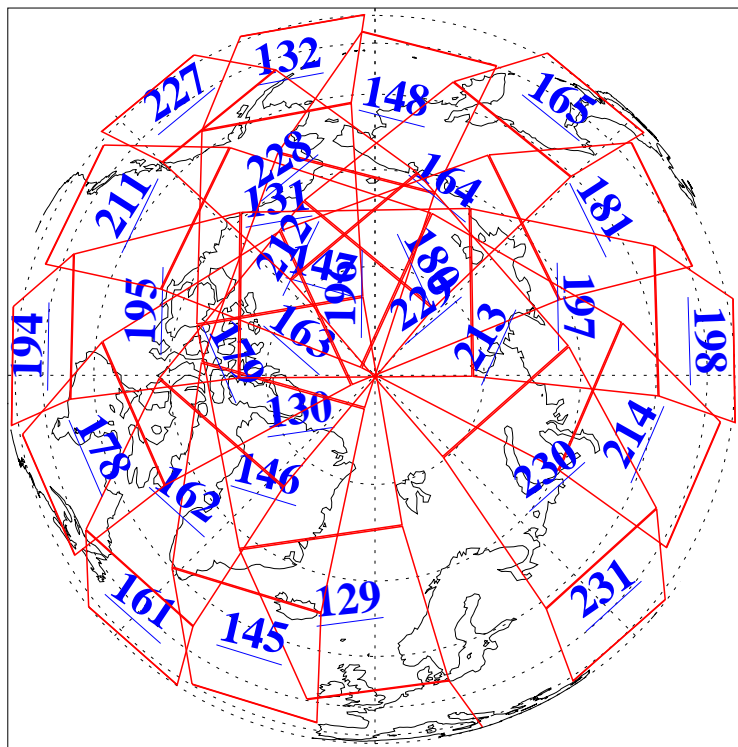

L1B Availability  
AMSU Granules: 240  
HSB Granules: 0  
AIRS Granules: 240

25 Sep 2009  
DoY 268  
Aqua Day 2701  
Granules: 1 to 120

Granules: 121 to 240

Legend: AMSU Available, HSB Available, AIRS Available

L1B Availability  
AMSU Granules: 240  
HSB Granules: 0  
AIRS Granules: 240

25 Sep 2009  
DoY 268  
Aqua Day 2701  
Ascending Granules

Descending Granules

Legend: AMSU Available, HSB Available, AIRS Available

L1B Availability  
 AMSU Granules: 240  
 HSB Granules: 0  
 AIRS Granules: 240

25 Sep 2009  
 DoY 268  
 Aqua Day 2701

Northern Hemisphere Granules

Southern Hemisphere Granules

Legend: AMSU Available, HSB Available, AIRS Available