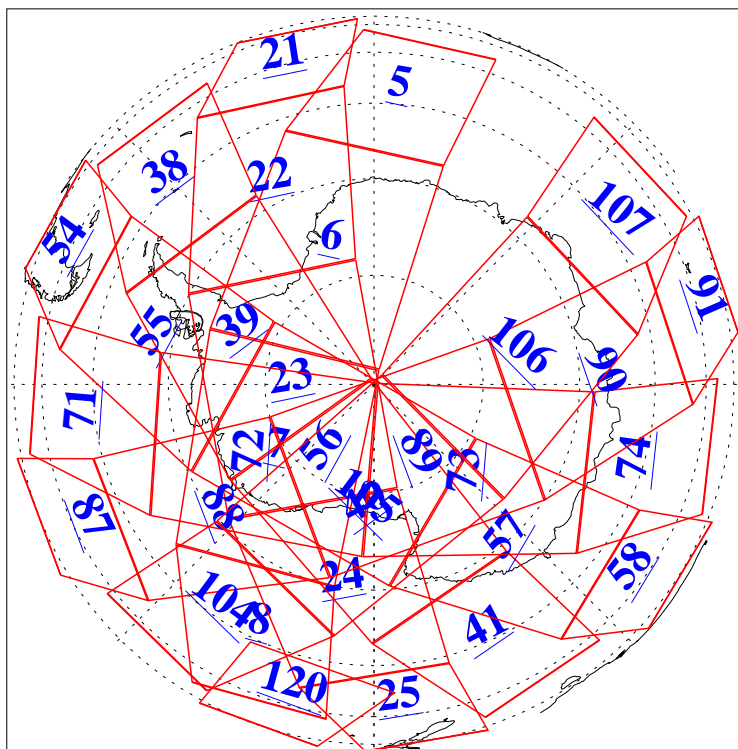

L1B Availability  
AMSU Granules: 240  
HSB Granules: 0  
AIRS Granules: 240

25 Sep 2009  
DoY 268  
Aqua Day 2701  
Granules: 1 to 120

Granules: 121 to 240

Legend: AMSU Available, HSB Available, AIRS Available

L1B Availability  
AMSU Granules: 240  
HSB Granules: 0  
AIRS Granules: 240

25 Sep 2009  
DoY 268  
Aqua Day 2701  
Ascending Granules

Descending Granules

Legend: AMSU Available, HSB Available, AIRS Available

L1B Availability  
 AMSU Granules: 240  
 HSB Granules: 0  
 AIRS Granules: 240

25 Sep 2009  
 DoY 268  
 Aqua Day 2701

Northern Hemisphere Granules

Southern Hemisphere Granules

Legend: AMSU Available, HSB Available, AIRS Available