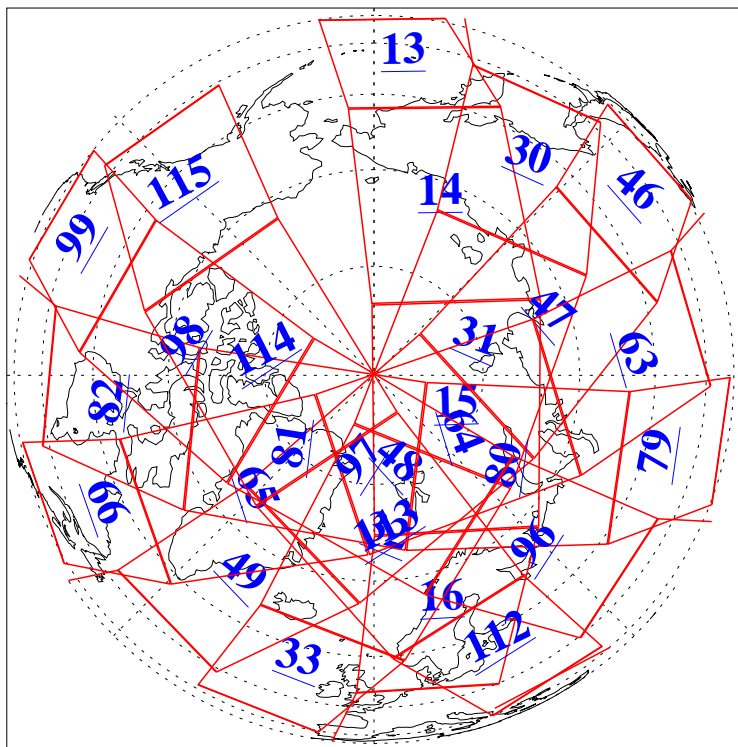

L1B Availability  
AMSU Granules: 240  
HSB Granules: 0  
AIRS Granules: 240

25 Sep 2009  
DoY 268  
Aqua Day 2701  
Granules: 1 to 120

Granules: 121 to 240

Legend: AMSU Available, HSB Available, AIRS Available

L1B Availability  
AMSU Granules: 240  
HSB Granules: 0  
AIRS Granules: 240

25 Sep 2009  
DoY 268  
Aqua Day 2701  
Ascending Granules

Descending Granules

Legend: AMSU Available, HSB Available, AIRS Available

L1B Availability  
 AMSU Granules: 240  
 HSB Granules: 0  
 AIRS Granules: 240

25 Sep 2009  
 DoY 268  
 Aqua Day 2701

Northern Hemisphere Granules

Southern Hemisphere Granules

Legend: AMSU Available, HSB Available, AIRS Available