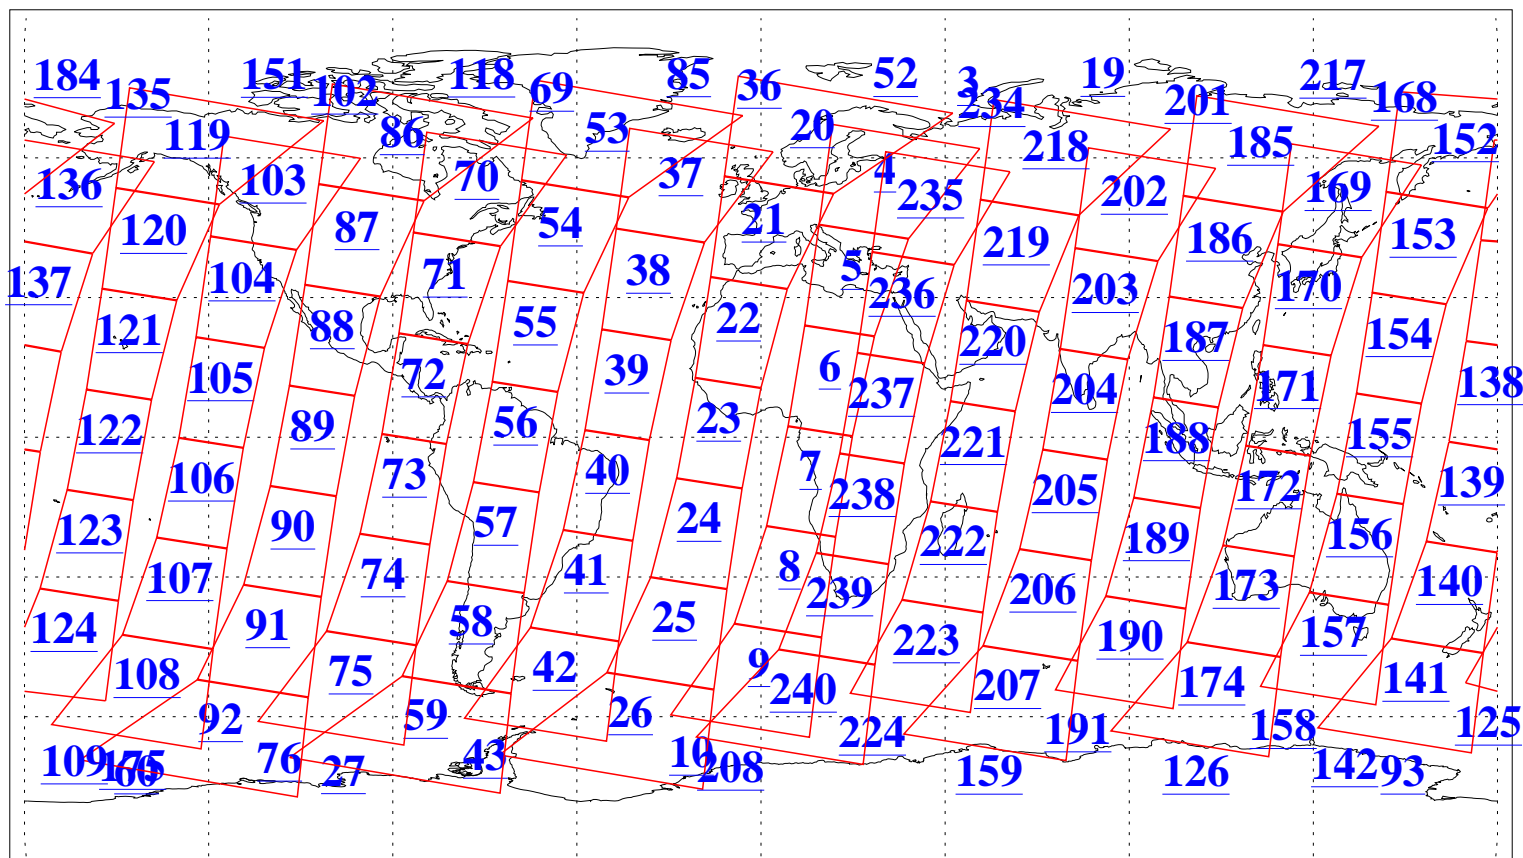

L1B Availability
AMSU Granules: 240
HSB Granules: 0
AIRS Granules: 240

21 Sep 2009
DoY 264
Aqua Day 2697
Granules: 1 to 120

Granules: 121 to 240

Legend: AMSU Available, HSB Available, AIRS Available

L1B Availability
AMSU Granules: 240
HSB Granules: 0
AIRS Granules: 240

21 Sep 2009
DoY 264
Aqua Day 2697
Ascending Granules

Descending Granules

Legend: AMSU Available, HSB Available, AIRS Available

L1B Availability
 AMSU Granules: 240
 HSB Granules: 0
 AIRS Granules: 240

21 Sep 2009
 DoY 264
 Aqua Day 2697

Northern Hemisphere Granules

Southern Hemisphere Granules

Legend: AMSU Available, HSB Available, AIRS Available