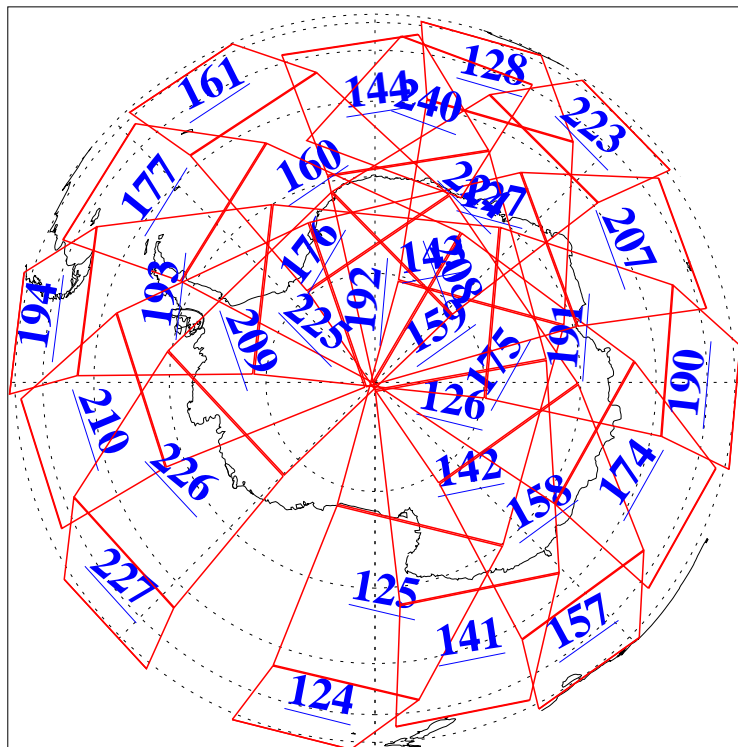

L1B Availability
AMSU Granules: 240
HSB Granules: 0
AIRS Granules: 240

21 Sep 2009
DoY 264
Aqua Day 2697
Granules: 1 to 120

Granules: 121 to 240

Legend: AMSU Available, HSB Available, AIRS Available

L1B Availability
AMSU Granules: 240
HSB Granules: 0
AIRS Granules: 240

21 Sep 2009
DoY 264
Aqua Day 2697
Ascending Granules

Descending Granules

Legend: AMSU Available, HSB Available, AIRS Available

L1B Availability
 AMSU Granules: 240
 HSB Granules: 0
 AIRS Granules: 240

21 Sep 2009
 DoY 264
 Aqua Day 2697

Northern Hemisphere Granules

Southern Hemisphere Granules

Legend: AMSU Available, HSB Available, AIRS Available