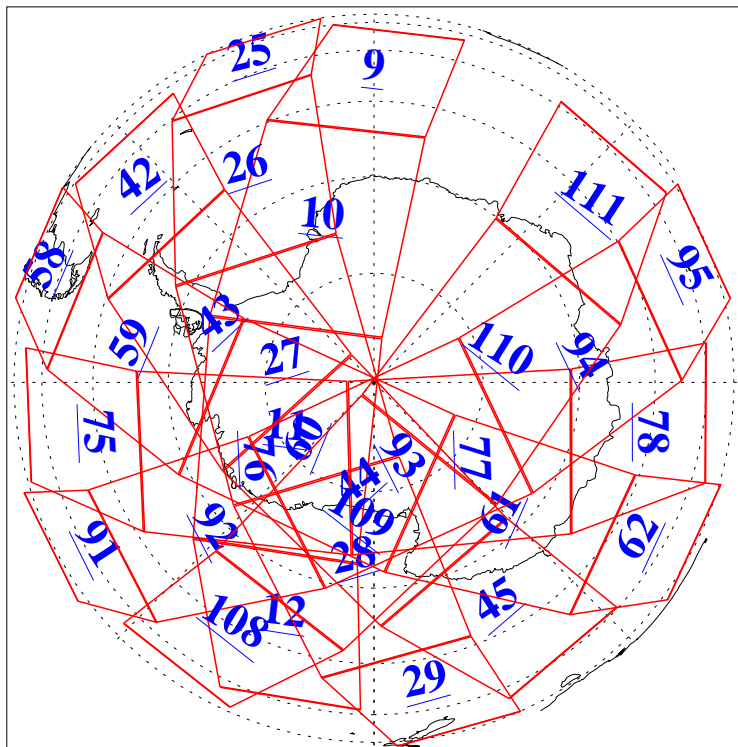

L1B Availability
AMSU Granules: 240
HSB Granules: 0
AIRS Granules: 240

21 Sep 2009
DoY 264
Aqua Day 2697
Granules: 1 to 120

Granules: 121 to 240

Legend: AMSU Available, HSB Available, AIRS Available

L1B Availability
AMSU Granules: 240
HSB Granules: 0
AIRS Granules: 240

21 Sep 2009
DoY 264
Aqua Day 2697
Ascending Granules

Descending Granules

Legend: AMSU Available, HSB Available, AIRS Available

L1B Availability
 AMSU Granules: 240
 HSB Granules: 0
 AIRS Granules: 240

21 Sep 2009
 DoY 264
 Aqua Day 2697

Northern Hemisphere Granules

Southern Hemisphere Granules

Legend: AMSU Available, HSB Available, AIRS Available