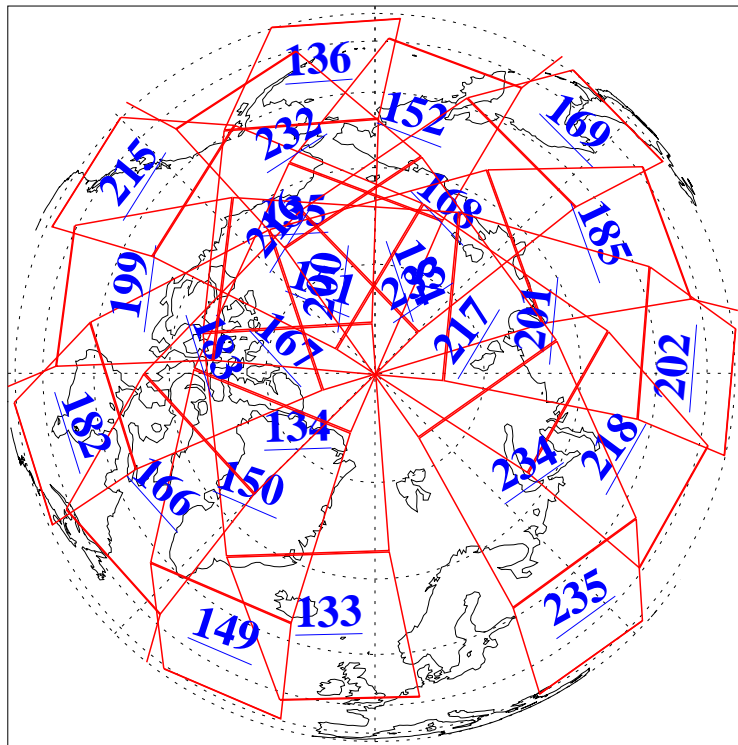

L1B Availability
AMSU Granules: 240
HSB Granules: 0
AIRS Granules: 240

21 Sep 2009
DoY 264
Aqua Day 2697
Granules: 1 to 120

Granules: 121 to 240

Legend: AMSU Available, HSB Available, AIRS Available

L1B Availability
AMSU Granules: 240
HSB Granules: 0
AIRS Granules: 240

21 Sep 2009
DoY 264
Aqua Day 2697
Ascending Granules

Descending Granules

Legend: AMSU Available, HSB Available, AIRS Available

L1B Availability
 AMSU Granules: 240
 HSB Granules: 0
 AIRS Granules: 240

21 Sep 2009
 DoY 264
 Aqua Day 2697

Northern Hemisphere Granules

Southern Hemisphere Granules

Legend: AMSU Available, HSB Available, AIRS Available