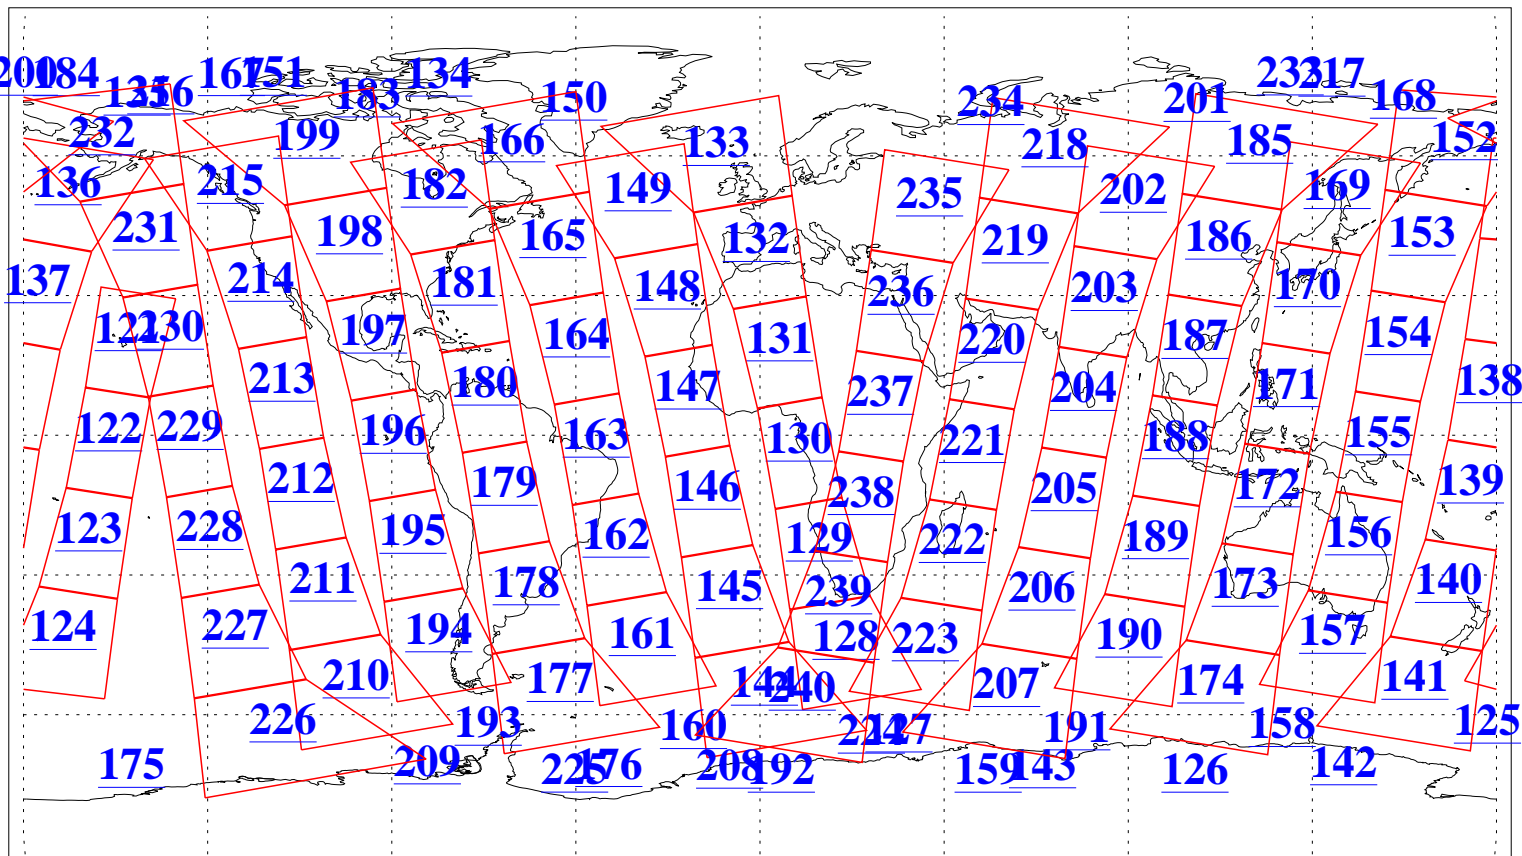

L1B Availability
AMSU Granules: 240
HSB Granules: 0
AIRS Granules: 240

21 Sep 2009
DoY 264
Aqua Day 2697
Granules: 1 to 120

Granules: 121 to 240

Legend: AMSU Available, HSB Available, AIRS Available

L1B Availability
AMSU Granules: 240
HSB Granules: 0
AIRS Granules: 240

21 Sep 2009
DoY 264
Aqua Day 2697
Ascending Granules

Descending Granules

Legend: AMSU Available, HSB Available, AIRS Available

L1B Availability
 AMSU Granules: 240
 HSB Granules: 0
 AIRS Granules: 240

21 Sep 2009
 DoY 264
 Aqua Day 2697

Northern Hemisphere Granules

Southern Hemisphere Granules

Legend: AMSU Available, HSB Available, AIRS Available