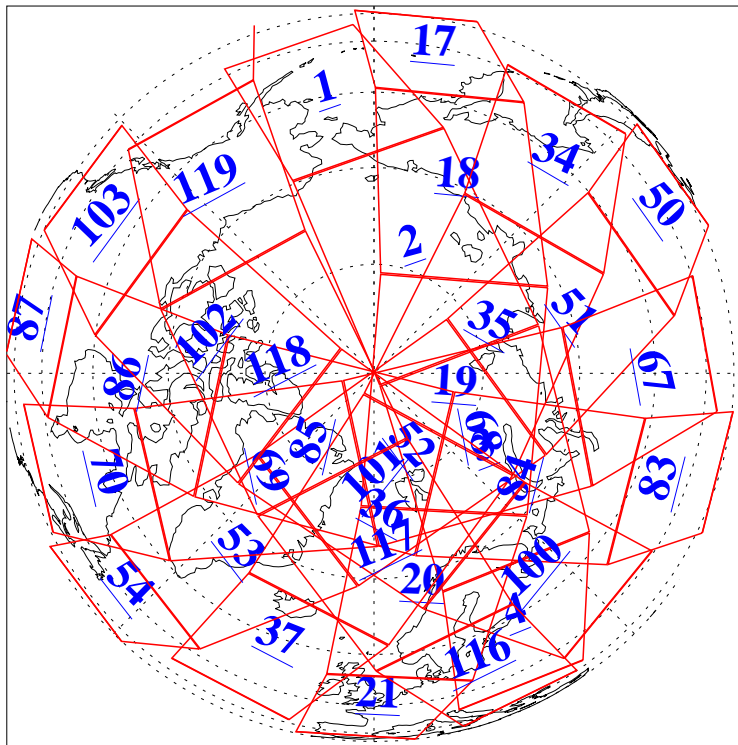

L1B Availability
AMSU Granules: 240
HSB Granules: 0
AIRS Granules: 240

21 Sep 2009
DoY 264
Aqua Day 2697
Granules: 1 to 120

Granules: 121 to 240

Legend: AMSU Available, HSB Available, AIRS Available

L1B Availability
AMSU Granules: 240
HSB Granules: 0
AIRS Granules: 240

21 Sep 2009
DoY 264
Aqua Day 2697
Ascending Granules

Descending Granules

Legend: AMSU Available, HSB Available, AIRS Available

L1B Availability
 AMSU Granules: 240
 HSB Granules: 0
 AIRS Granules: 240

21 Sep 2009
 DoY 264
 Aqua Day 2697

Northern Hemisphere Granules

Southern Hemisphere Granules

Legend: AMSU Available, HSB Available, AIRS Available