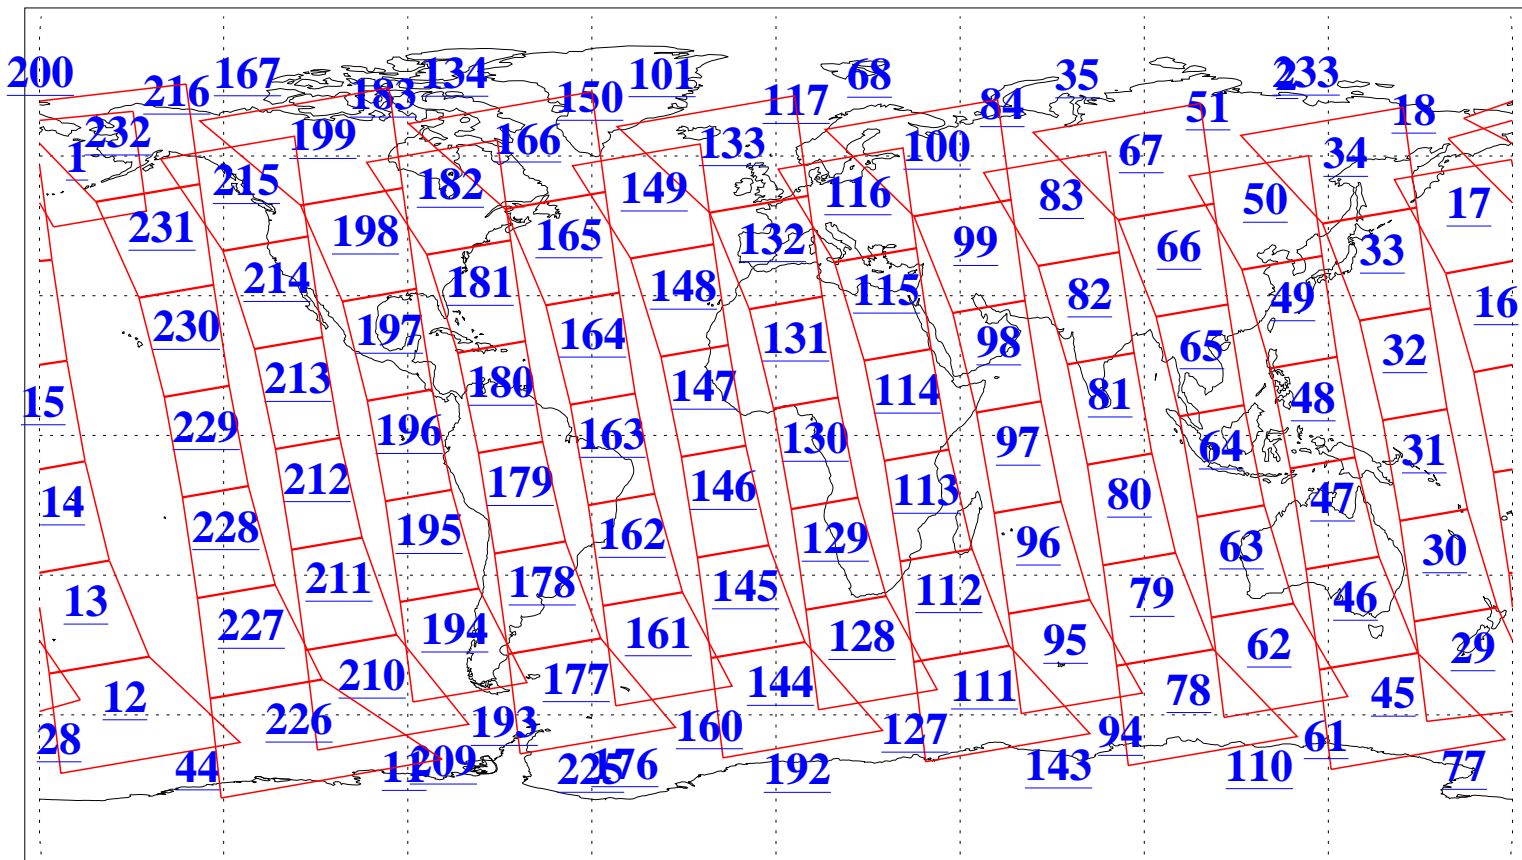

L1B Availability
AMSU Granules: 240
HSB Granules: 0
AIRS Granules: 240

21 Sep 2009
DoY 264
Aqua Day 2697
Granules: 1 to 120

Granules: 121 to 240

Legend: AMSU Available, HSB Available, AIRS Available

L1B Availability
AMSU Granules: 240
HSB Granules: 0
AIRS Granules: 240

21 Sep 2009
DoY 264
Aqua Day 2697
Ascending Granules

Descending Granules

Legend: AMSU Available, HSB Available, AIRS Available

L1B Availability
 AMSU Granules: 240
 HSB Granules: 0
 AIRS Granules: 240

21 Sep 2009
 DoY 264
 Aqua Day 2697

Northern Hemisphere Granules

Southern Hemisphere Granules

Legend: AMSU Available, HSB Available, AIRS Available