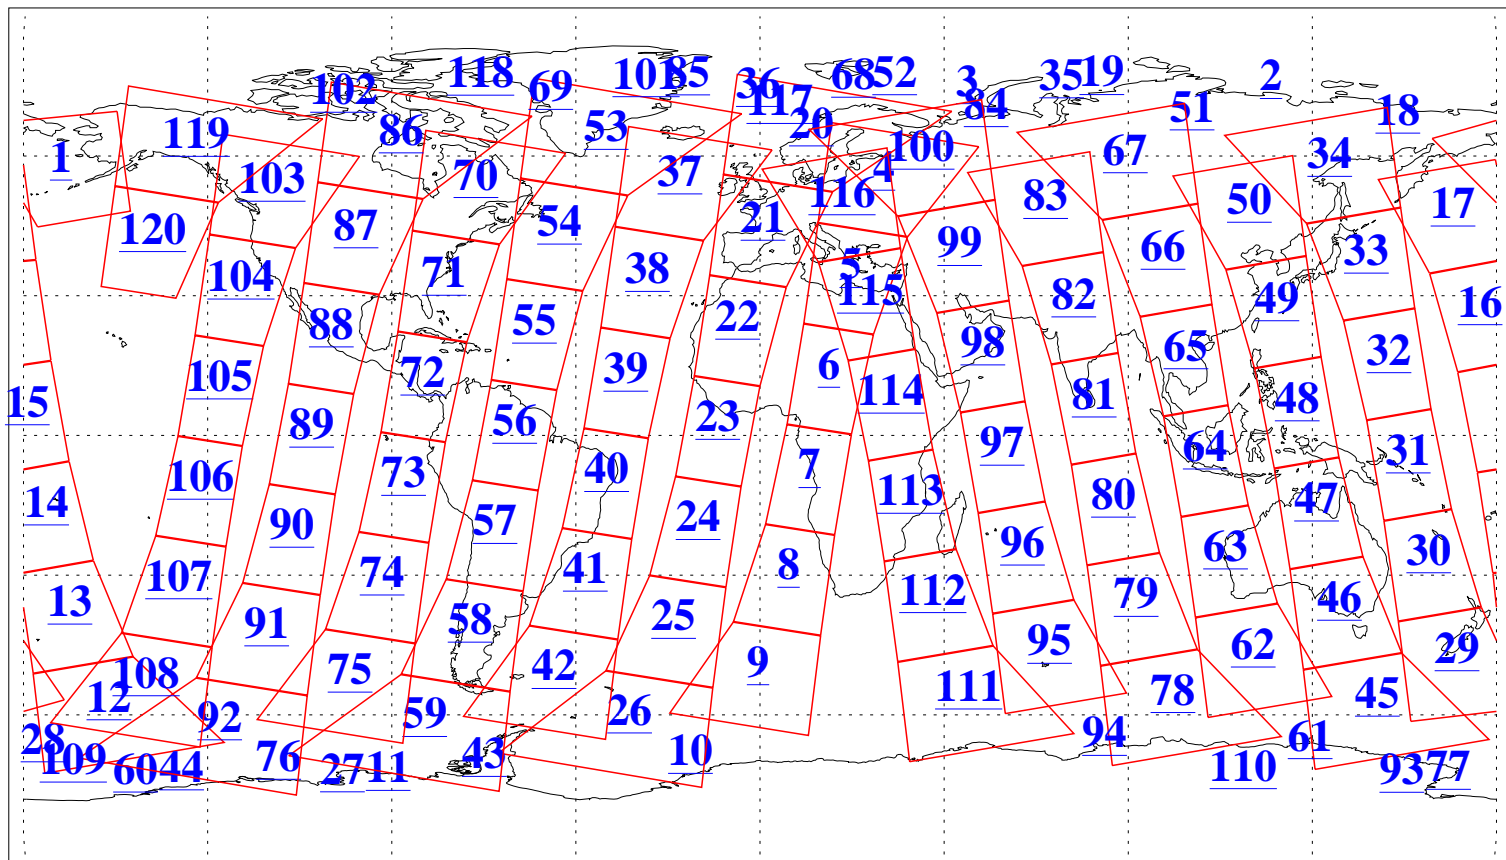

L1B Availability
AMSU Granules: 240
HSB Granules: 0
AIRS Granules: 240

21 Sep 2009
DoY 264
Aqua Day 2697
Granules: 1 to 120

Granules: 121 to 240

Legend: AMSU Available, HSB Available, AIRS Available

L1B Availability
AMSU Granules: 240
HSB Granules: 0
AIRS Granules: 240

21 Sep 2009
DoY 264
Aqua Day 2697
Ascending Granules

Descending Granules

Legend: AMSU Available, HSB Available, AIRS Available

L1B Availability
 AMSU Granules: 240
 HSB Granules: 0
 AIRS Granules: 240

21 Sep 2009
 DoY 264
 Aqua Day 2697

Northern Hemisphere Granules

Southern Hemisphere Granules

Legend: AMSU Available, HSB Available, AIRS Available