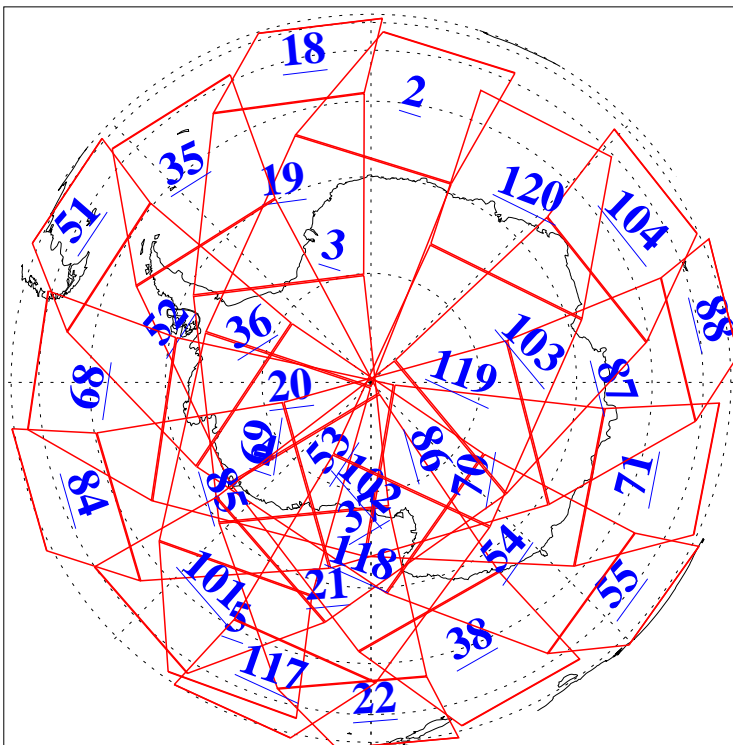

L1B Availability  
AMSU Granules: 240  
HSB Granules: 0  
AIRS Granules: 240

20 Sep 2009  
DoY 263  
Aqua Day 2696  
Granules: 1 to 120

Granules: 121 to 240

Legend: AMSU Available, HSB Available, AIRS Available

L1B Availability  
AMSU Granules: 240  
HSB Granules: 0  
AIRS Granules: 240

20 Sep 2009  
DoY 263  
Aqua Day 2696

Ascending Granules

Descending Granules

Legend: AMSU Available, HSB Available, AIRS Available

L1B Availability  
 AMSU Granules: 240  
 HSB Granules: 0  
 AIRS Granules: 240

20 Sep 2009  
 DoY 263  
 Aqua Day 2696

Northern Hemisphere Granules

Southern Hemisphere Granules

Legend: AMSU Available, HSB Available, AIRS Available