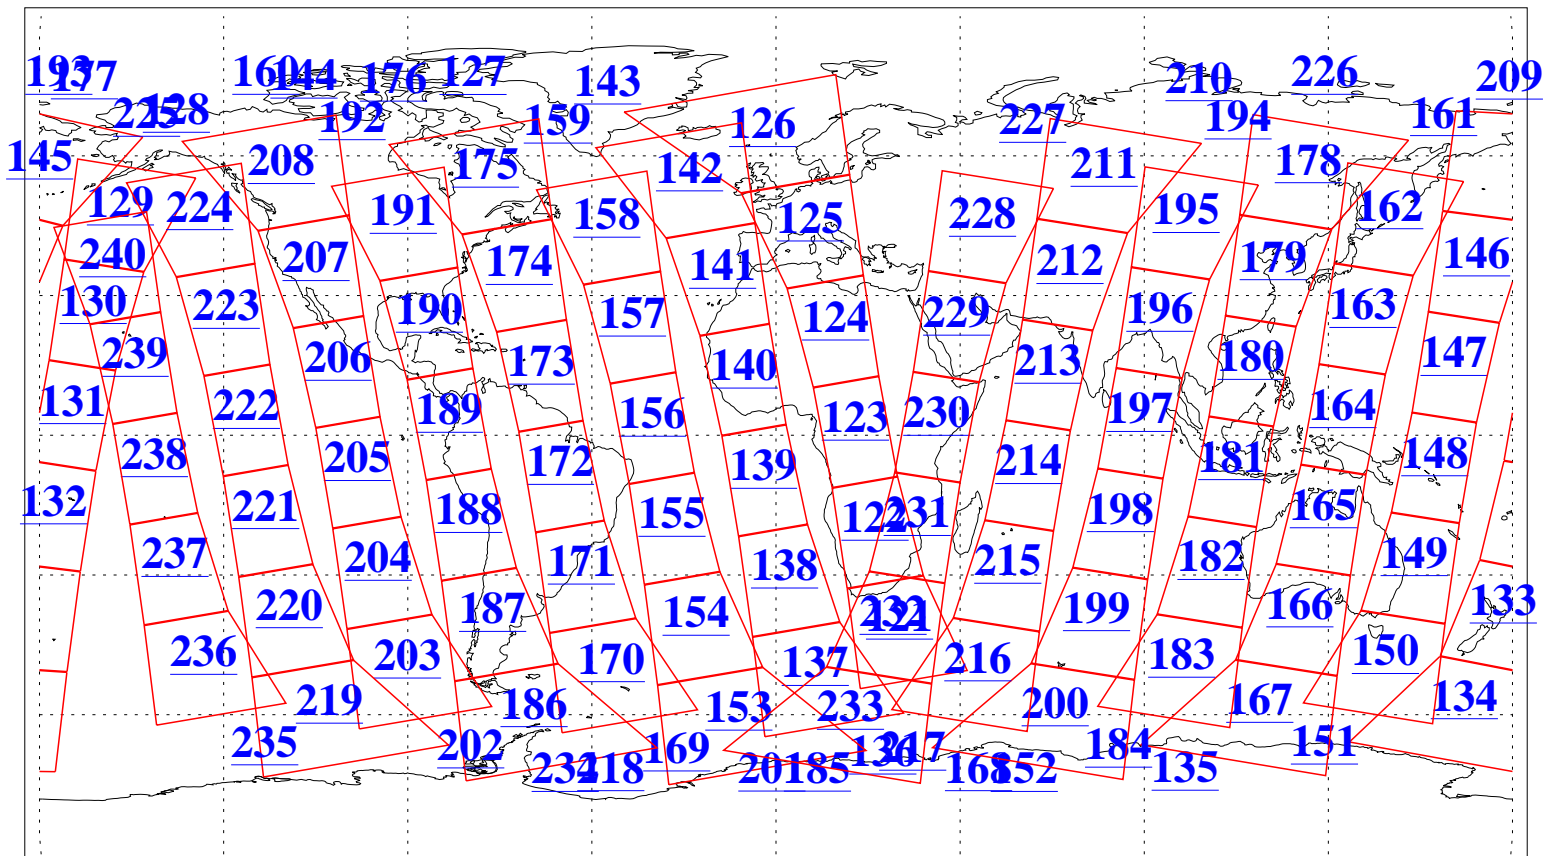

L1B Availability  
AMSU Granules: 240  
HSB Granules: 0  
AIRS Granules: 240

20 Sep 2009  
DoY 263  
Aqua Day 2696  
Granules: 1 to 120

Granules: 121 to 240

Legend: AMSU Available, HSB Available, AIRS Available

L1B Availability  
AMSU Granules: 240  
HSB Granules: 0  
AIRS Granules: 240

20 Sep 2009  
DoY 263  
Aqua Day 2696

Ascending Granules

Descending Granules

Legend: AMSU Available, HSB Available, AIRS Available

L1B Availability  
 AMSU Granules: 240  
 HSB Granules: 0  
 AIRS Granules: 240

20 Sep 2009  
 DoY 263  
 Aqua Day 2696

Northern Hemisphere Granules

Southern Hemisphere Granules

Legend: AMSU Available, HSB Available, AIRS Available