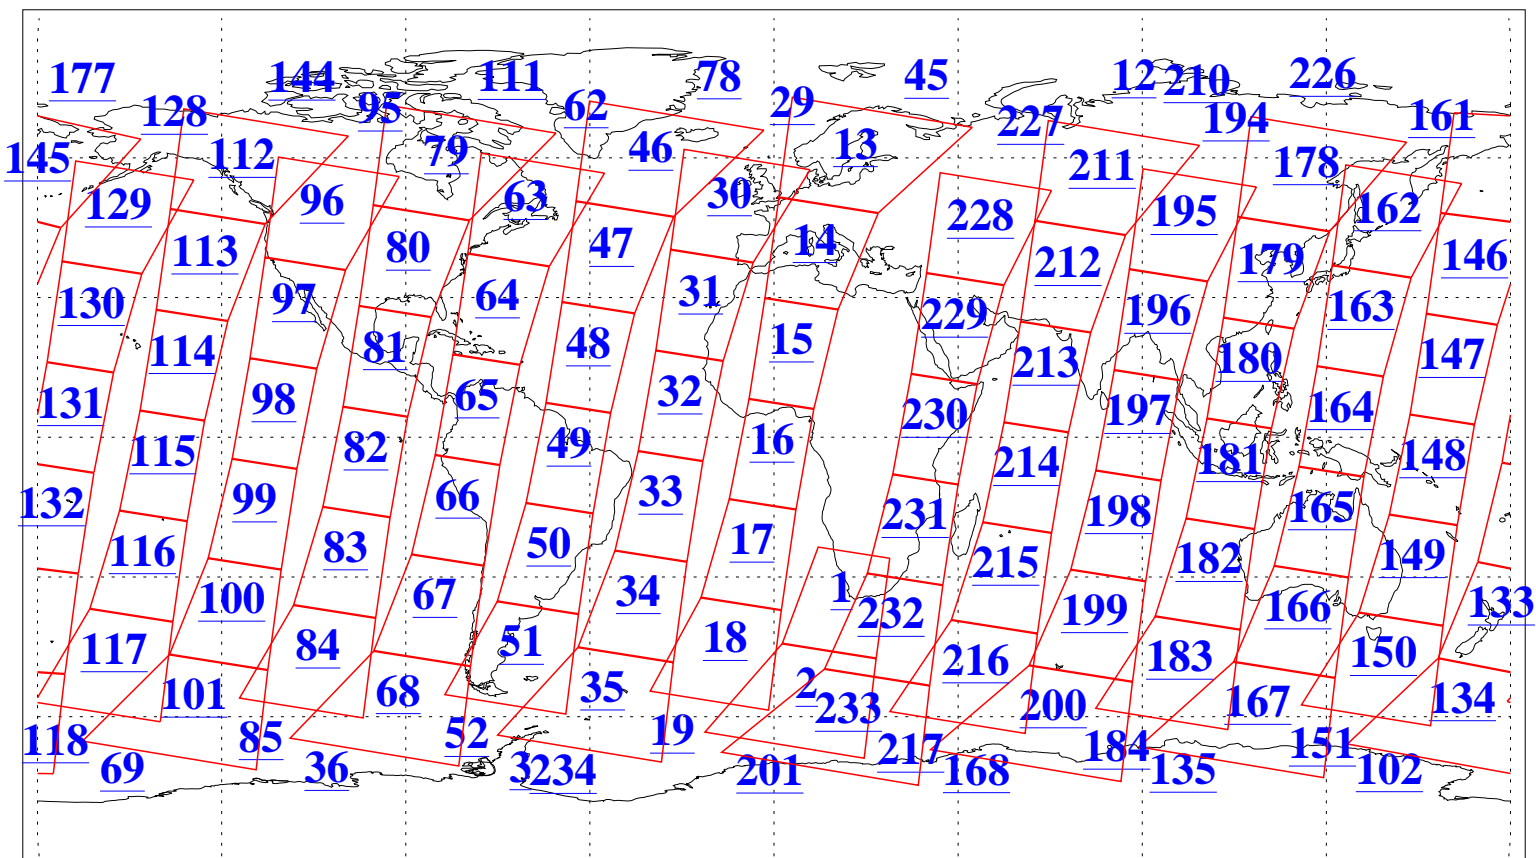

L1B Availability  
AMSU Granules: 240  
HSB Granules: 0  
AIRS Granules: 240

20 Sep 2009  
DoY 263  
Aqua Day 2696  
Granules: 1 to 120

Granules: 121 to 240

Legend: AMSU Available, HSB Available, AIRS Available

L1B Availability  
AMSU Granules: 240  
HSB Granules: 0  
AIRS Granules: 240

20 Sep 2009  
DoY 263  
Aqua Day 2696

Ascending Granules

Descending Granules

Legend: AMSU Available, HSB Available, AIRS Available

L1B Availability  
 AMSU Granules: 240  
 HSB Granules: 0  
 AIRS Granules: 240

20 Sep 2009  
 DoY 263  
 Aqua Day 2696

Northern Hemisphere Granules

Southern Hemisphere Granules

Legend: AMSU Available, HSB Available, AIRS Available