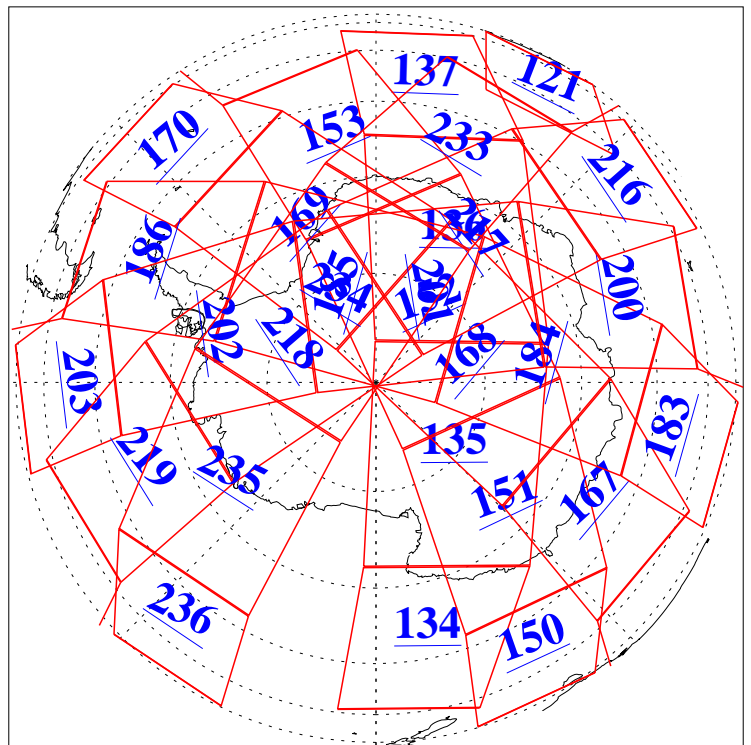

L1B Availability  
AMSU Granules: 240  
HSB Granules: 0  
AIRS Granules: 240

20 Sep 2009  
DoY 263  
Aqua Day 2696  
Granules: 1 to 120

Granules: 121 to 240

Legend: AMSU Available, HSB Available, AIRS Available

L1B Availability  
AMSU Granules: 240  
HSB Granules: 0  
AIRS Granules: 240

20 Sep 2009  
DoY 263  
Aqua Day 2696

Ascending Granules

Descending Granules

Legend: AMSU Available, HSB Available, AIRS Available

L1B Availability  
 AMSU Granules: 240  
 HSB Granules: 0  
 AIRS Granules: 240

20 Sep 2009  
 DoY 263  
 Aqua Day 2696

Northern Hemisphere Granules

Southern Hemisphere Granules

Legend: AMSU Available, HSB Available, AIRS Available