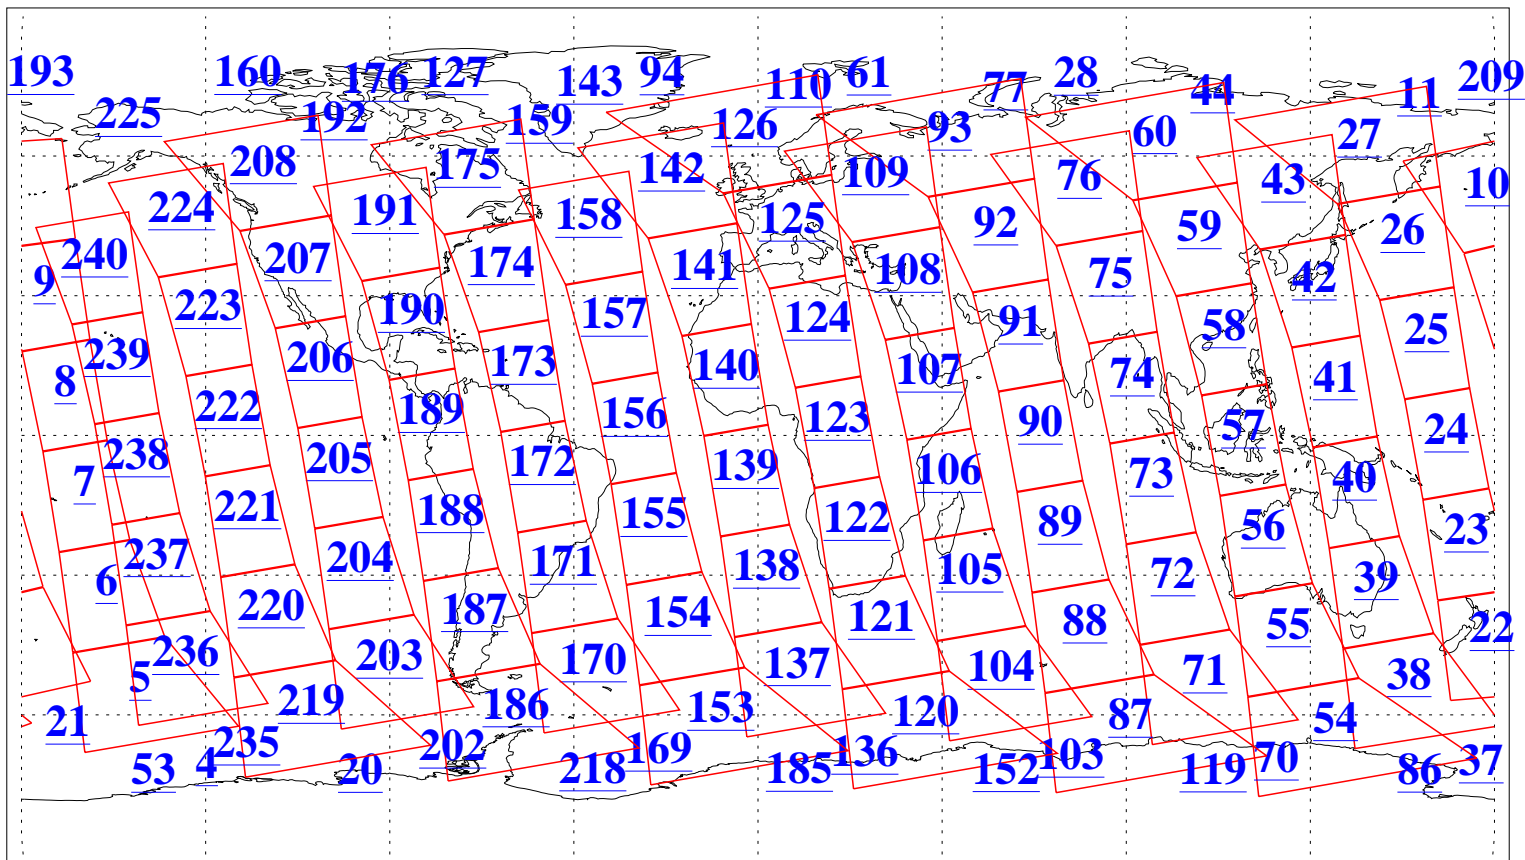

L1B Availability  
AMSU Granules: 240  
HSB Granules: 0  
AIRS Granules: 240

20 Sep 2009  
DoY 263  
Aqua Day 2696  
Granules: 1 to 120

Granules: 121 to 240

Legend: AMSU Available, HSB Available, AIRS Available

L1B Availability  
AMSU Granules: 240  
HSB Granules: 0  
AIRS Granules: 240

20 Sep 2009  
DoY 263  
Aqua Day 2696

Ascending Granules

Descending Granules

Legend: AMSU Available, HSB Available, AIRS Available

L1B Availability  
 AMSU Granules: 240  
 HSB Granules: 0  
 AIRS Granules: 240

20 Sep 2009  
 DoY 263  
 Aqua Day 2696

Northern Hemisphere Granules

Southern Hemisphere Granules

Legend: AMSU Available, HSB Available, AIRS Available