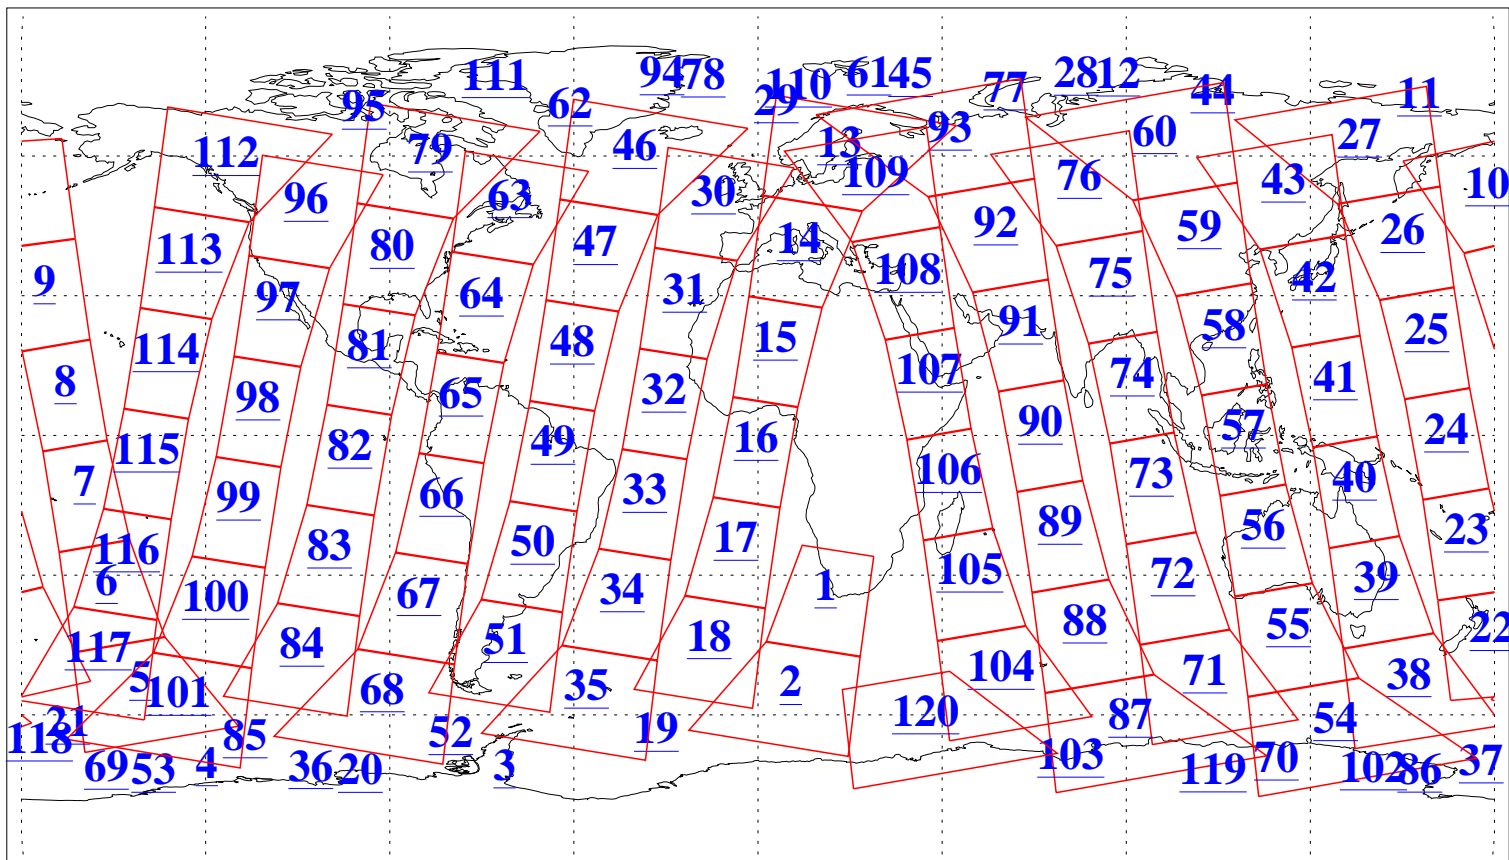

L1B Availability  
AMSU Granules: 240  
HSB Granules: 0  
AIRS Granules: 240

20 Sep 2009  
DoY 263  
Aqua Day 2696  
Granules: 1 to 120

Granules: 121 to 240

Legend: AMSU Available, HSB Available, AIRS Available

L1B Availability  
AMSU Granules: 240  
HSB Granules: 0  
AIRS Granules: 240

20 Sep 2009  
DoY 263  
Aqua Day 2696

Ascending Granules

Descending Granules

Legend: AMSU Available, HSB Available, AIRS Available

L1B Availability  
 AMSU Granules: 240  
 HSB Granules: 0  
 AIRS Granules: 240

20 Sep 2009  
 DoY 263  
 Aqua Day 2696

Northern Hemisphere Granules

Southern Hemisphere Granules

Legend: AMSU Available, HSB Available, AIRS Available