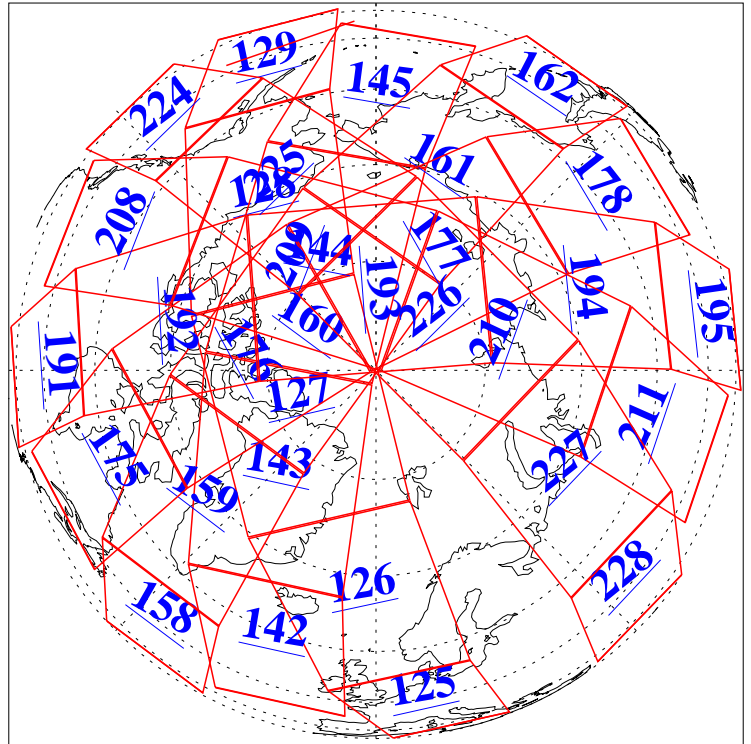

L1B Availability  
AMSU Granules: 240  
HSB Granules: 0  
AIRS Granules: 240

20 Sep 2009  
DoY 263  
Aqua Day 2696  
Granules: 1 to 120

Granules: 121 to 240

Legend: AMSU Available, HSB Available, AIRS Available

L1B Availability  
AMSU Granules: 240  
HSB Granules: 0  
AIRS Granules: 240

20 Sep 2009  
DoY 263  
Aqua Day 2696

Ascending Granules

Descending Granules

Legend: AMSU Available, HSB Available, AIRS Available

L1B Availability  
 AMSU Granules: 240  
 HSB Granules: 0  
 AIRS Granules: 240

20 Sep 2009  
 DoY 263  
 Aqua Day 2696

Northern Hemisphere Granules

Southern Hemisphere Granules

Legend: AMSU Available, HSB Available, AIRS Available