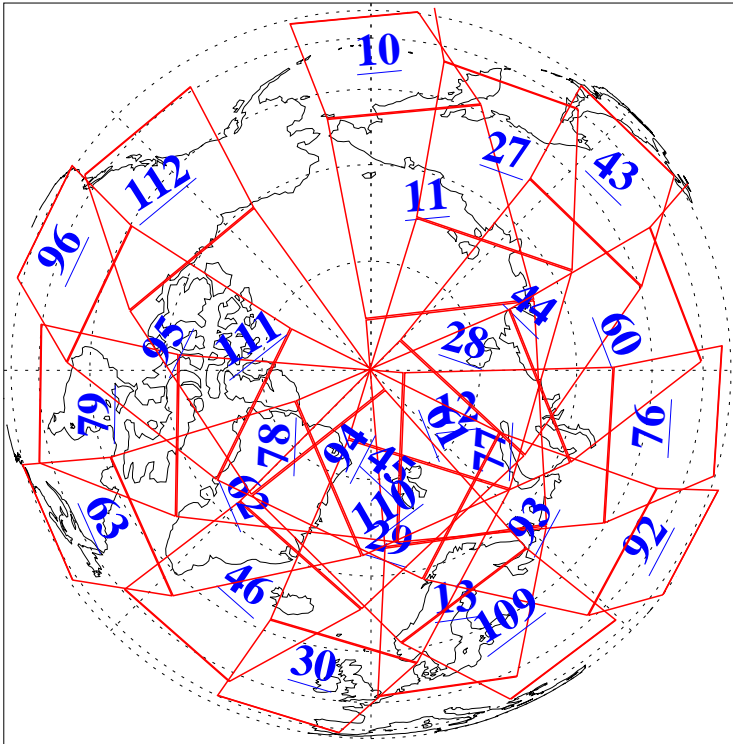

L1B Availability  
AMSU Granules: 240  
HSB Granules: 0  
AIRS Granules: 240

20 Sep 2009  
DoY 263  
Aqua Day 2696  
Granules: 1 to 120

Granules: 121 to 240

Legend: AMSU Available, HSB Available, AIRS Available

L1B Availability  
AMSU Granules: 240  
HSB Granules: 0  
AIRS Granules: 240

20 Sep 2009  
DoY 263  
Aqua Day 2696

Ascending Granules

Descending Granules

Legend: AMSU Available, HSB Available, AIRS Available

L1B Availability  
 AMSU Granules: 240  
 HSB Granules: 0  
 AIRS Granules: 240

20 Sep 2009  
 DoY 263  
 Aqua Day 2696

Northern Hemisphere Granules

Southern Hemisphere Granules

Legend: AMSU Available, HSB Available, AIRS Available