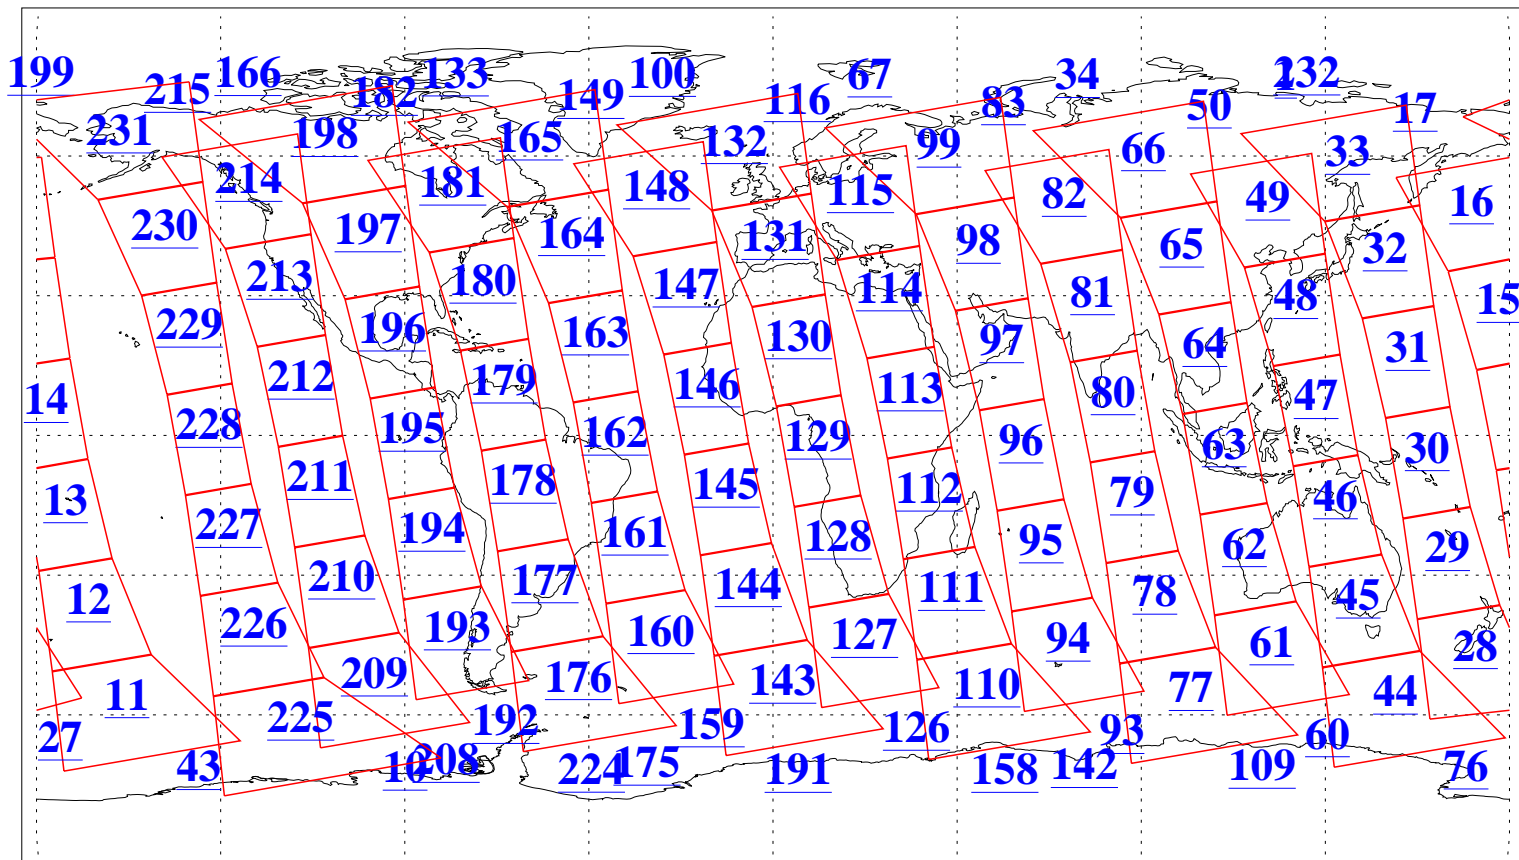

L1B Availability
AMSU Granules: 240
HSB Granules: 0
AIRS Granules: 240

14 Sep 2009
DoY 257
Aqua Day 2690
Granules: 1 to 120

Granules: 121 to 240

Legend: AMSU Available, HSB Available, AIRS Available

L1B Availability
AMSU Granules: 240
HSB Granules: 0
AIRS Granules: 240

14 Sep 2009
DoY 257
Aqua Day 2690
Ascending Granules

Descending Granules

Legend: AMSU Available, HSB Available, AIRS Available

L1B Availability
 AMSU Granules: 240
 HSB Granules: 0
 AIRS Granules: 240

14 Sep 2009
 DoY 257
 Aqua Day 2690

Northern Hemisphere Granules

Southern Hemisphere Granules

Legend: AMSU Available, **HSB Available**, **AIRS Available**