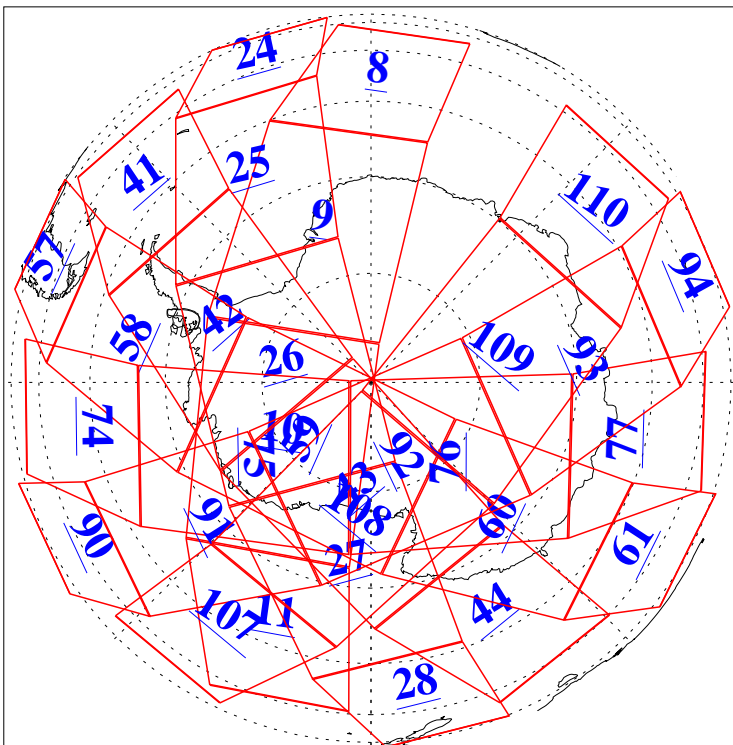

L1B Availability
AMSU Granules: 240
HSB Granules: 0
AIRS Granules: 240

14 Sep 2009
DoY 257
Aqua Day 2690
Granules: 1 to 120

Granules: 121 to 240

Legend: AMSU Available, HSB Available, AIRS Available

L1B Availability
AMSU Granules: 240
HSB Granules: 0
AIRS Granules: 240

14 Sep 2009
DoY 257
Aqua Day 2690
Ascending Granules

Descending Granules

Legend: AMSU Available, HSB Available, AIRS Available

L1B Availability
 AMSU Granules: 240
 HSB Granules: 0
 AIRS Granules: 240

14 Sep 2009
 DoY 257
 Aqua Day 2690

Northern Hemisphere Granules

Southern Hemisphere Granules

Legend: AMSU Available, **HSB Available**, **AIRS Available**