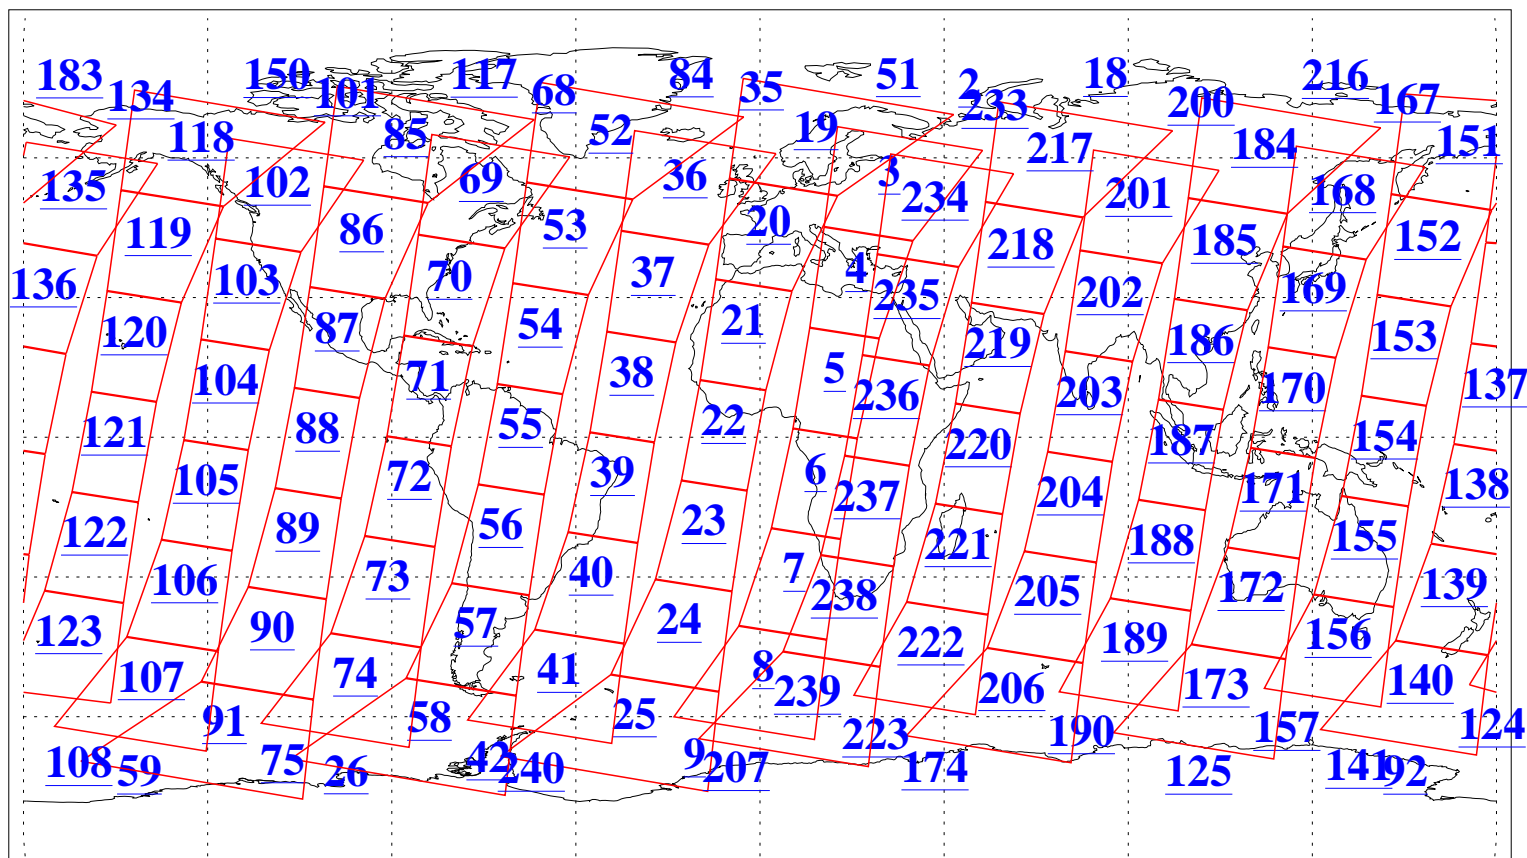

L1B Availability
AMSU Granules: 240
HSB Granules: 0
AIRS Granules: 240

14 Sep 2009
DoY 257
Aqua Day 2690
Granules: 1 to 120

Granules: 121 to 240

Legend: AMSU Available, HSB Available, AIRS Available

L1B Availability
AMSU Granules: 240
HSB Granules: 0
AIRS Granules: 240

14 Sep 2009
DoY 257
Aqua Day 2690
Ascending Granules

Descending Granules

Legend: AMSU Available, HSB Available, AIRS Available

L1B Availability
 AMSU Granules: 240
 HSB Granules: 0
 AIRS Granules: 240

14 Sep 2009
 DoY 257
 Aqua Day 2690

Northern Hemisphere Granules

Southern Hemisphere Granules

Legend: AMSU Available, **HSB Available**, **AIRS Available**