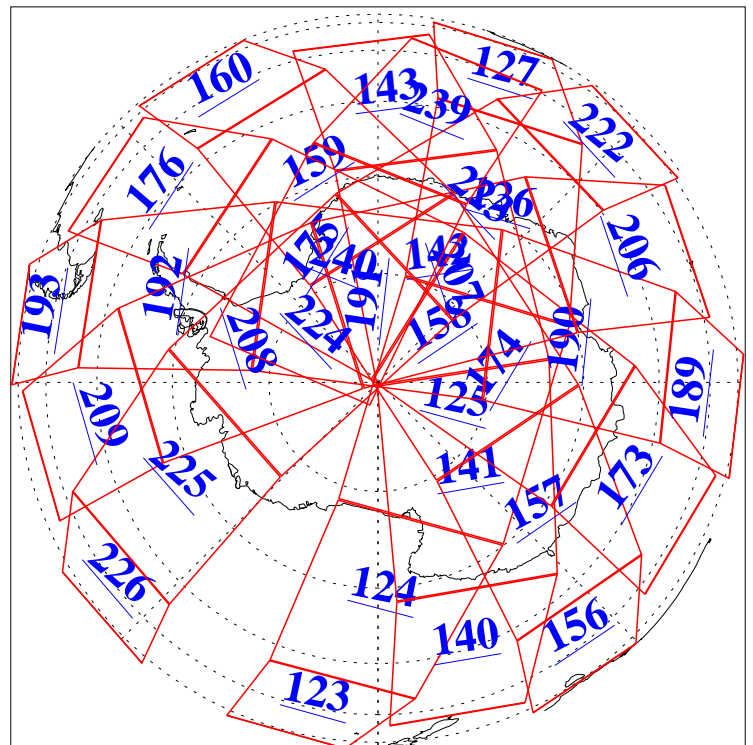

L1B Availability
AMSU Granules: 240
HSB Granules: 0
AIRS Granules: 240

14 Sep 2009
DoY 257
Aqua Day 2690
Granules: 1 to 120

Granules: 121 to 240

Legend: AMSU Available, HSB Available, AIRS Available

L1B Availability
AMSU Granules: 240
HSB Granules: 0
AIRS Granules: 240

14 Sep 2009
DoY 257
Aqua Day 2690
Ascending Granules

Descending Granules

Legend: AMSU Available, HSB Available, AIRS Available

L1B Availability
 AMSU Granules: 240
 HSB Granules: 0
 AIRS Granules: 240

14 Sep 2009
 DoY 257
 Aqua Day 2690

Northern Hemisphere Granules

Southern Hemisphere Granules

Legend: AMSU Available, **HSB Available**, **AIRS Available**