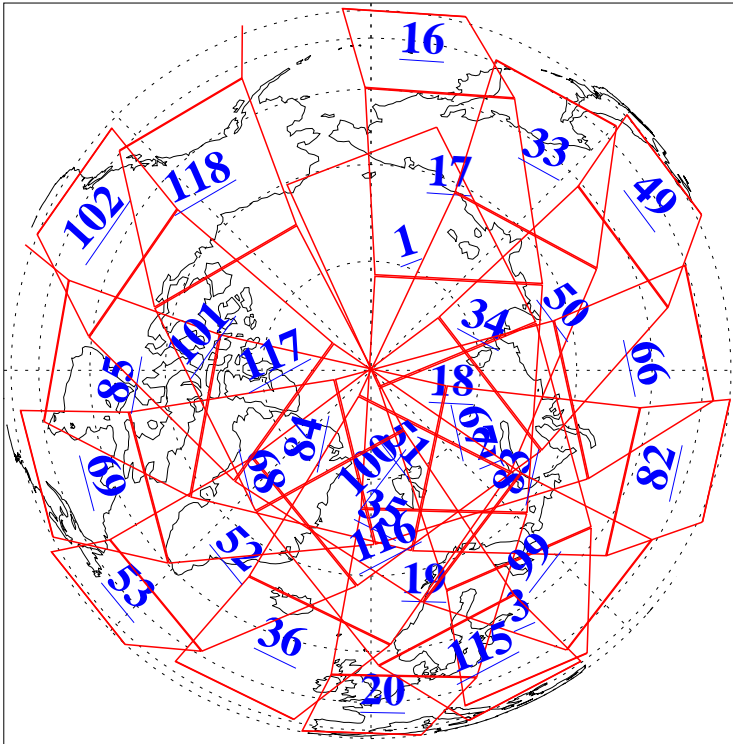

L1B Availability
AMSU Granules: 240
HSB Granules: 0
AIRS Granules: 240

14 Sep 2009
DoY 257
Aqua Day 2690
Granules: 1 to 120

Granules: 121 to 240

Legend: AMSU Available, HSB Available, AIRS Available

L1B Availability
AMSU Granules: 240
HSB Granules: 0
AIRS Granules: 240

14 Sep 2009
DoY 257
Aqua Day 2690
Ascending Granules

Descending Granules

Legend: AMSU Available, HSB Available, AIRS Available

L1B Availability
 AMSU Granules: 240
 HSB Granules: 0
 AIRS Granules: 240

14 Sep 2009
 DoY 257
 Aqua Day 2690

Northern Hemisphere Granules

Southern Hemisphere Granules

Legend: AMSU Available, **HSB Available**, **AIRS Available**