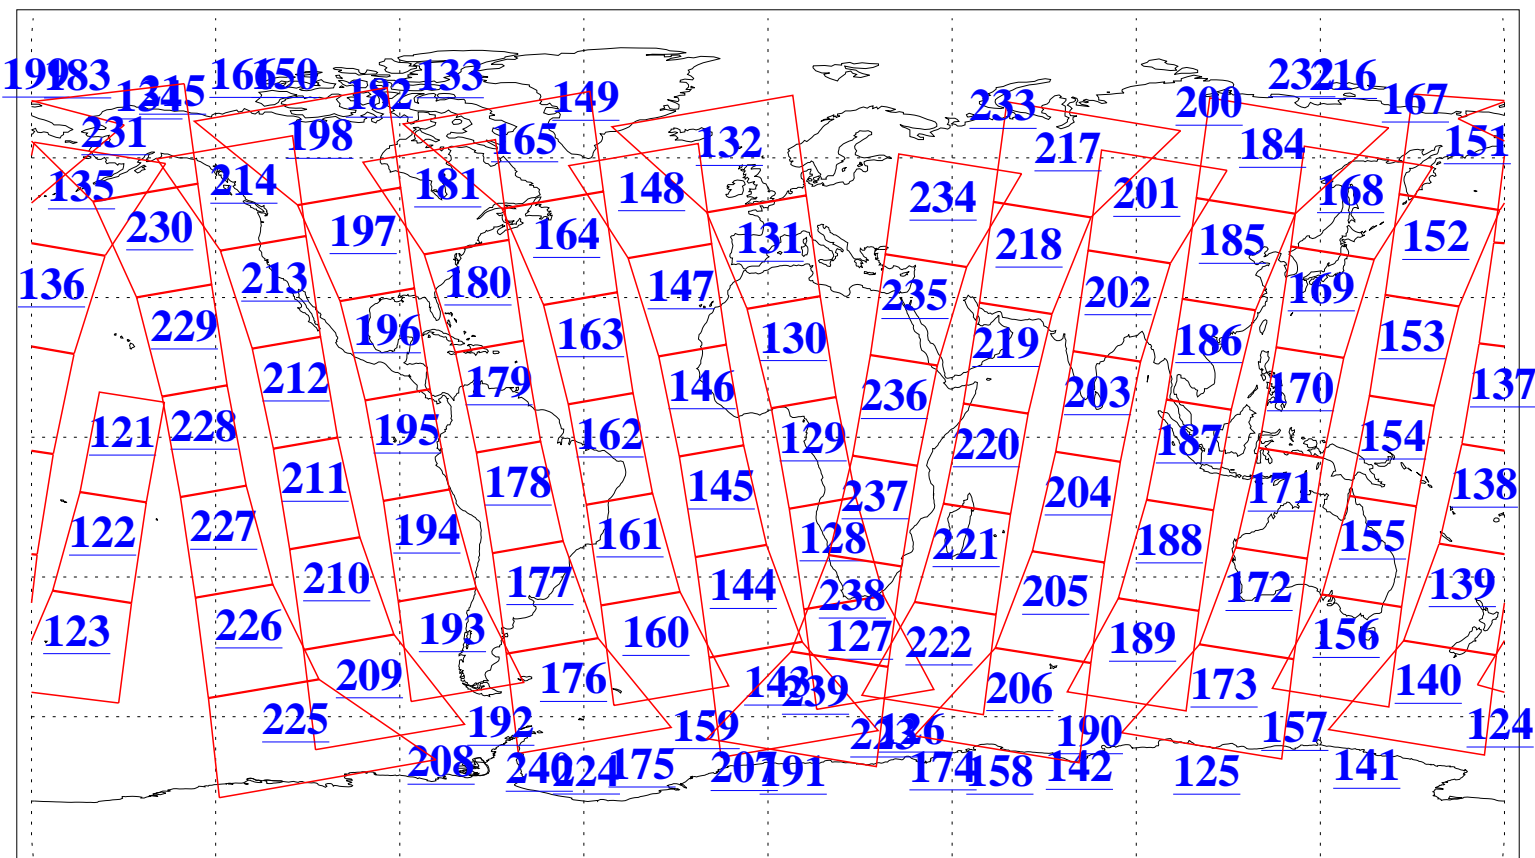

L1B Availability
AMSU Granules: 240
HSB Granules: 0
AIRS Granules: 240

14 Sep 2009
DoY 257
Aqua Day 2690
Granules: 1 to 120

Granules: 121 to 240

Legend: AMSU Available, HSB Available, AIRS Available

L1B Availability
AMSU Granules: 240
HSB Granules: 0
AIRS Granules: 240

14 Sep 2009
DoY 257
Aqua Day 2690
Ascending Granules

Descending Granules

Legend: AMSU Available, HSB Available, AIRS Available

L1B Availability
 AMSU Granules: 240
 HSB Granules: 0
 AIRS Granules: 240

14 Sep 2009
 DoY 257
 Aqua Day 2690