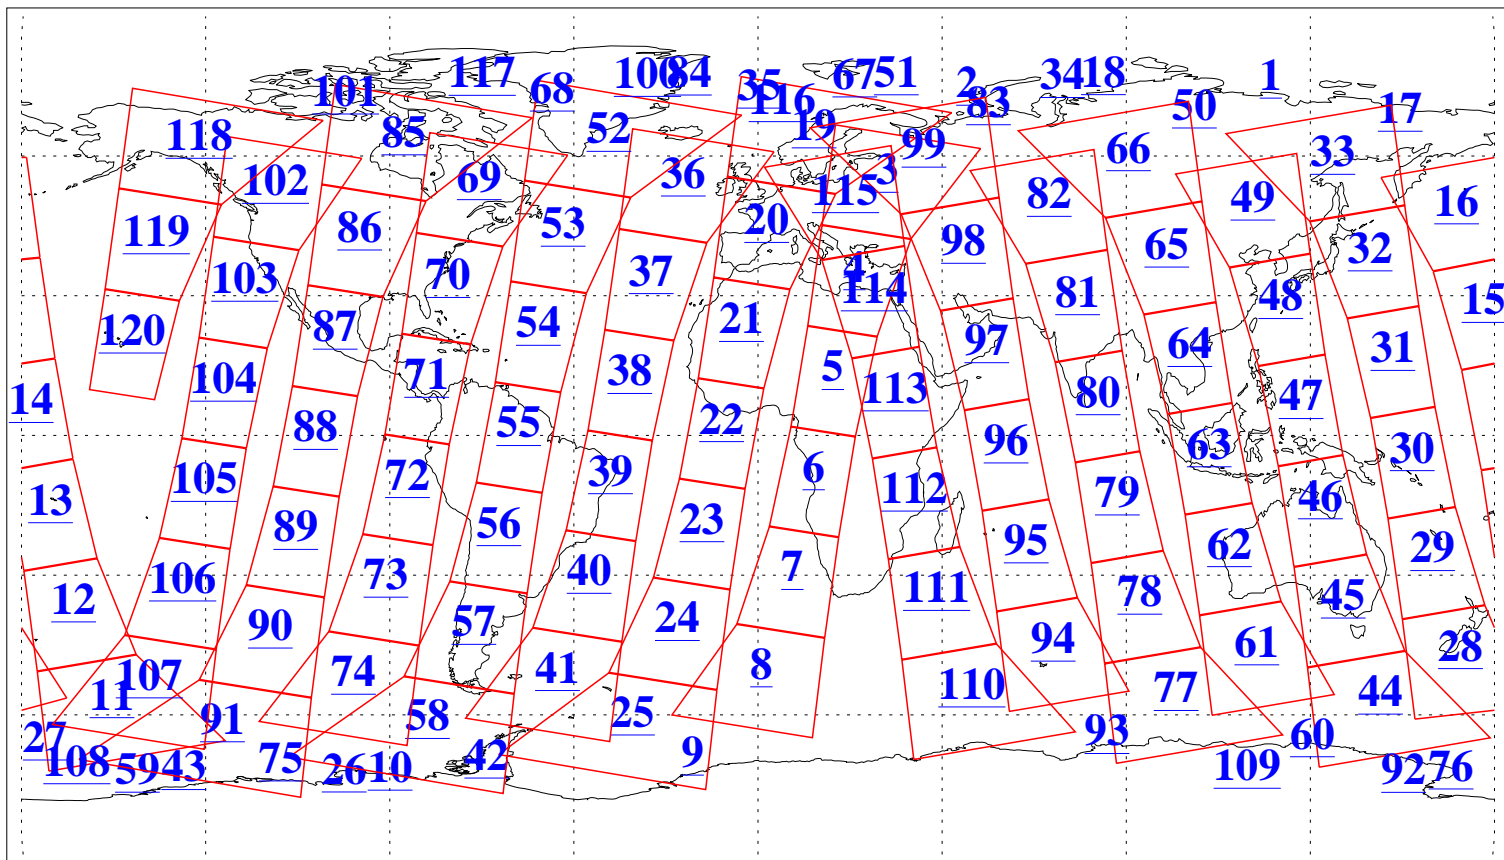

L1B Availability
AMSU Granules: 240
HSB Granules: 0
AIRS Granules: 240

14 Sep 2009
DoY 257
Aqua Day 2690
Granules: 1 to 120

Granules: 121 to 240

Legend: AMSU Available, HSB Available, AIRS Available

L1B Availability
AMSU Granules: 240
HSB Granules: 0
AIRS Granules: 240

14 Sep 2009
DoY 257
Aqua Day 2690
Ascending Granules

Descending Granules

Legend: AMSU Available, HSB Available, AIRS Available

L1B Availability
 AMSU Granules: 240
 HSB Granules: 0
 AIRS Granules: 240

14 Sep 2009
 DoY 257
 Aqua Day 2690

Northern Hemisphere Granules

Southern Hemisphere Granules

Legend: AMSU Available, **HSB Available**, **AIRS Available**