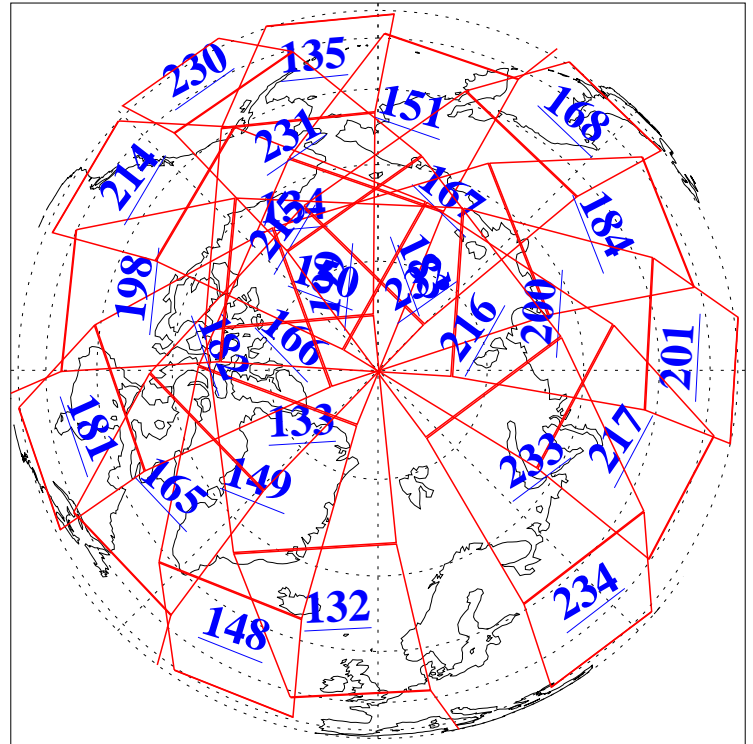

L1B Availability
AMSU Granules: 240
HSB Granules: 0
AIRS Granules: 240

14 Sep 2009
DoY 257
Aqua Day 2690
Granules: 1 to 120

Granules: 121 to 240

Legend: AMSU Available, HSB Available, AIRS Available

L1B Availability
AMSU Granules: 240
HSB Granules: 0
AIRS Granules: 240

14 Sep 2009
DoY 257
Aqua Day 2690
Ascending Granules

Descending Granules

Legend: AMSU Available, HSB Available, AIRS Available

L1B Availability
 AMSU Granules: 240
 HSB Granules: 0
 AIRS Granules: 240

14 Sep 2009
 DoY 257
 Aqua Day 2690

Northern Hemisphere Granules

Southern Hemisphere Granules

Legend: AMSU Available, **HSB Available**, **AIRS Available**