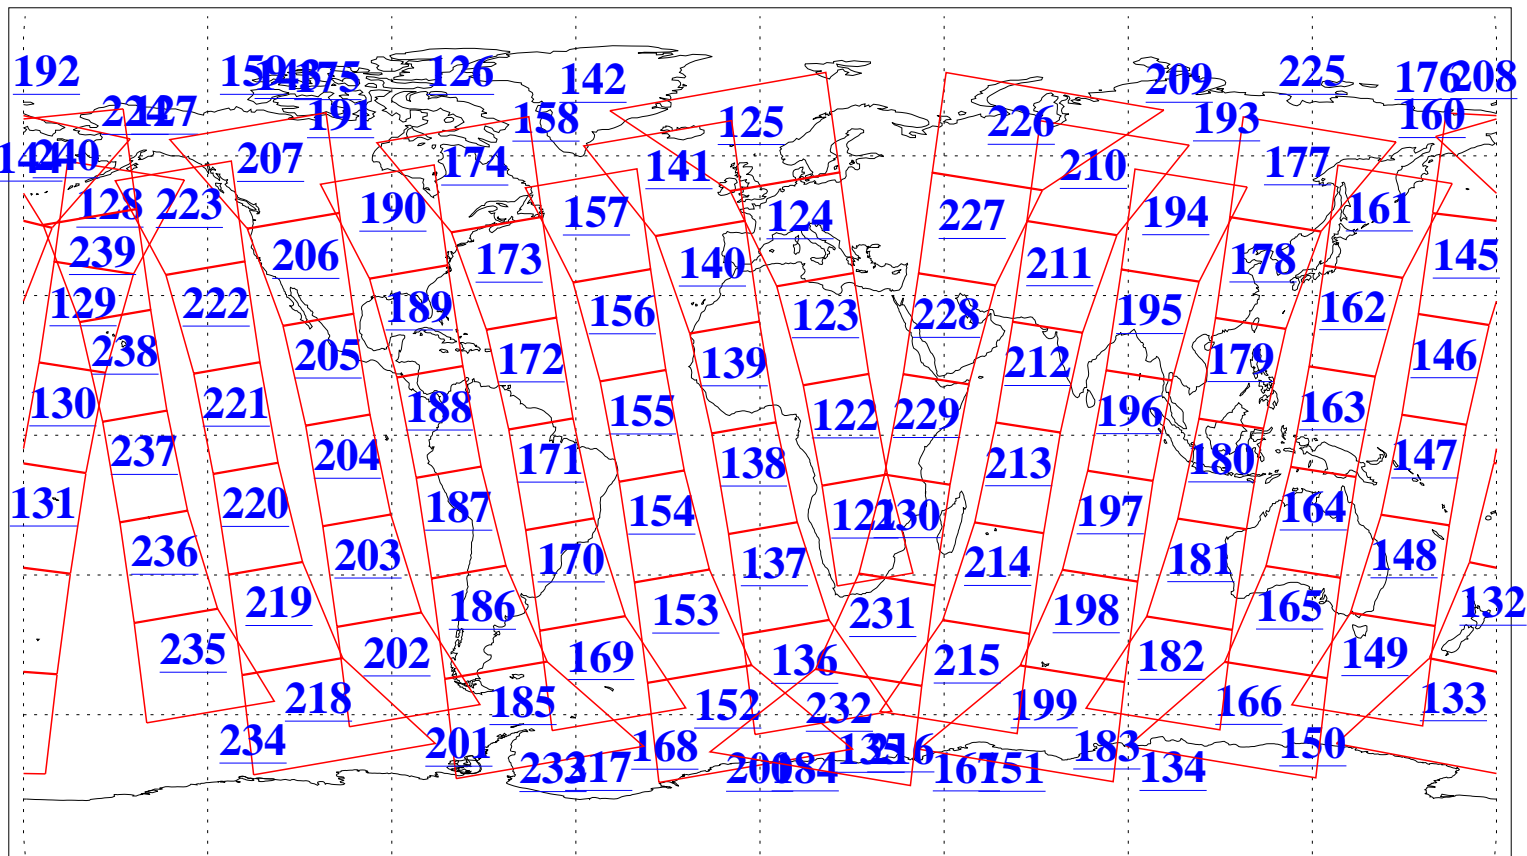

L1B Availability
AMSU Granules: 240
HSB Granules: 0
AIRS Granules: 240

13 Sep 2009
DoY 256
Aqua Day 2689
Granules: 1 to 120

Granules: 121 to 240

Legend: AMSU Available, HSB Available, AIRS Available

L1B Availability
AMSU Granules: 240
HSB Granules: 0
AIRS Granules: 240

13 Sep 2009
DoY 256
Aqua Day 2689
Ascending Granules

Descending Granules

Legend: AMSU Available, HSB Available, AIRS Available

L1B Availability
 AMSU Granules: 240
 HSB Granules: 0
 AIRS Granules: 240

13 Sep 2009
 DoY 256
 Aqua Day 2689

Northern Hemisphere Granules

Southern Hemisphere Granules

Legend: AMSU Available, HSB Available, AIRS Available