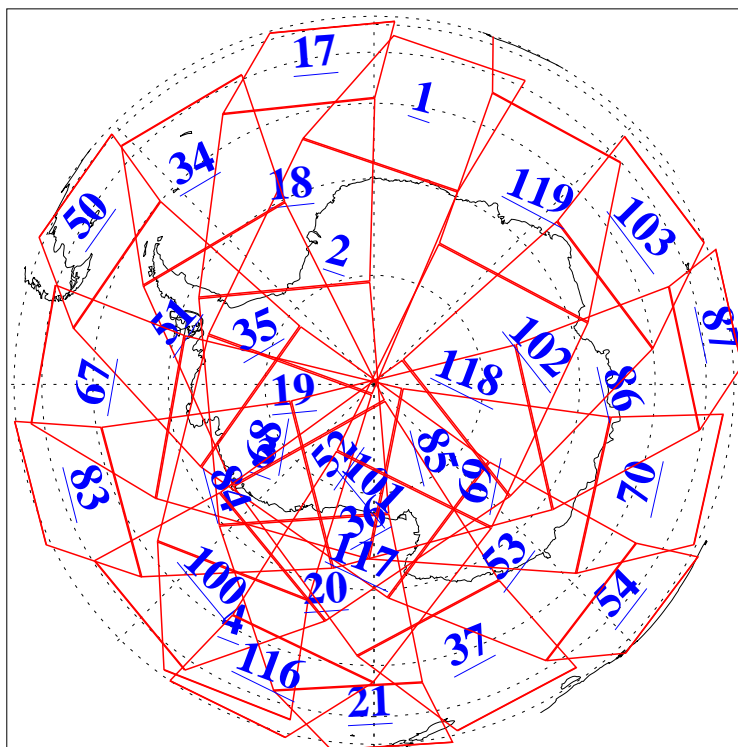

L1B Availability
AMSU Granules: 240
HSB Granules: 0
AIRS Granules: 240

13 Sep 2009
DoY 256
Aqua Day 2689
Granules: 1 to 120

Granules: 121 to 240

Legend: AMSU Available, HSB Available, AIRS Available

L1B Availability
AMSU Granules: 240
HSB Granules: 0
AIRS Granules: 240

13 Sep 2009
DoY 256
Aqua Day 2689
Ascending Granules

Descending Granules

Legend: AMSU Available, HSB Available, AIRS Available

L1B Availability
 AMSU Granules: 240
 HSB Granules: 0
 AIRS Granules: 240

13 Sep 2009
 DoY 256
 Aqua Day 2689

Northern Hemisphere Granules

Southern Hemisphere Granules

Legend: AMSU Available, HSB Available, AIRS Available