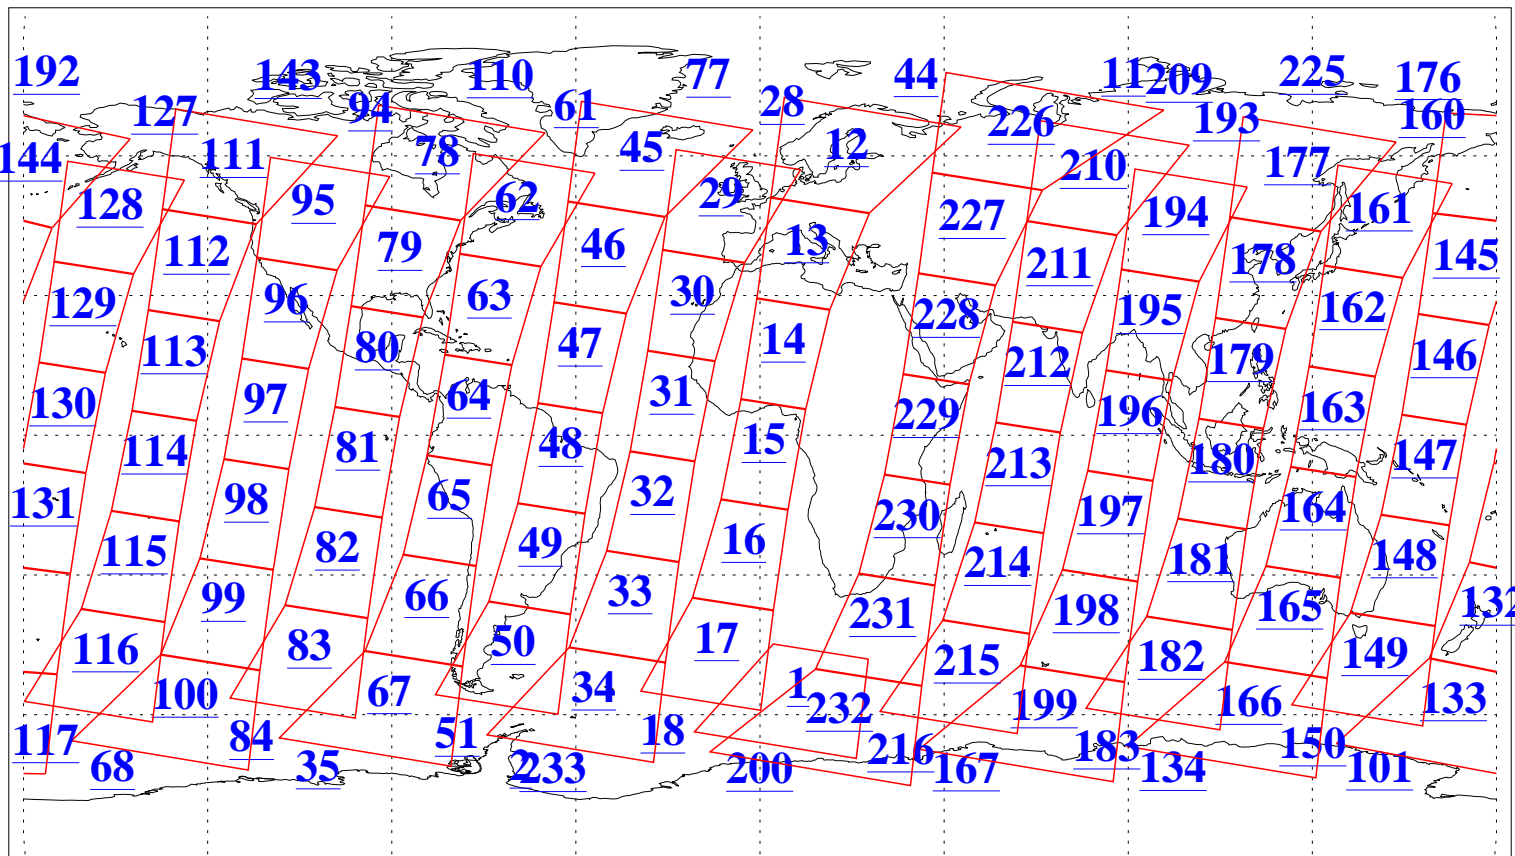

L1B Availability
AMSU Granules: 240
HSB Granules: 0
AIRS Granules: 240

13 Sep 2009
DoY 256
Aqua Day 2689
Granules: 1 to 120

Granules: 121 to 240

Legend: AMSU Available, HSB Available, AIRS Available

L1B Availability
AMSU Granules: 240
HSB Granules: 0
AIRS Granules: 240

13 Sep 2009
DoY 256
Aqua Day 2689
Ascending Granules

Descending Granules

Legend: AMSU Available, HSB Available, AIRS Available

L1B Availability
 AMSU Granules: 240
 HSB Granules: 0
 AIRS Granules: 240

13 Sep 2009
 DoY 256
 Aqua Day 2689

Northern Hemisphere Granules

Southern Hemisphere Granules

Legend: AMSU Available, HSB Available, AIRS Available