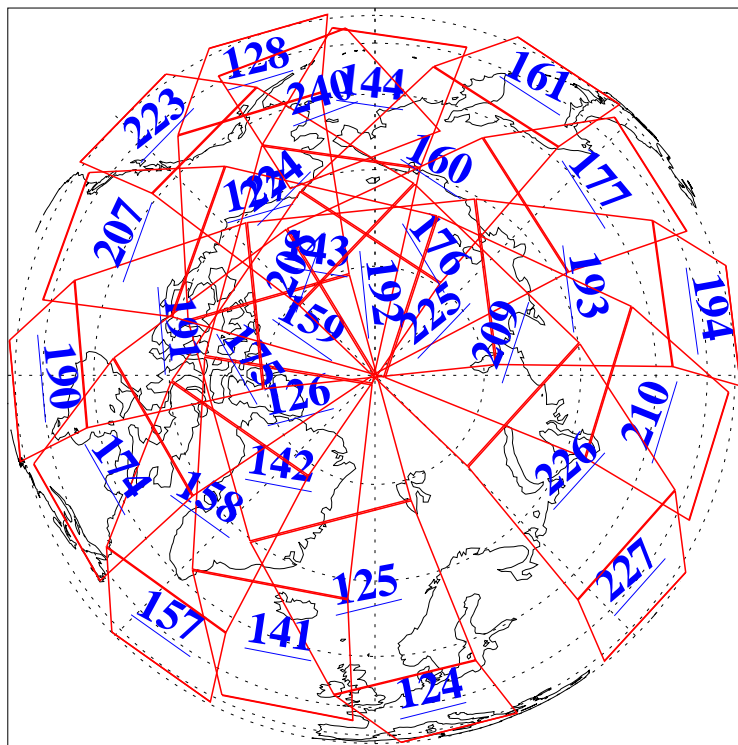

L1B Availability
AMSU Granules: 240
HSB Granules: 0
AIRS Granules: 240

13 Sep 2009
DoY 256
Aqua Day 2689
Granules: 1 to 120

Granules: 121 to 240

Legend: AMSU Available, HSB Available, AIRS Available

L1B Availability
AMSU Granules: 240
HSB Granules: 0
AIRS Granules: 240

13 Sep 2009
DoY 256
Aqua Day 2689
Ascending Granules

Descending Granules

Legend: AMSU Available, HSB Available, AIRS Available

L1B Availability
 AMSU Granules: 240
 HSB Granules: 0
 AIRS Granules: 240

13 Sep 2009
 DoY 256
 Aqua Day 2689

Northern Hemisphere Granules

Southern Hemisphere Granules

Legend: AMSU Available, HSB Available, AIRS Available