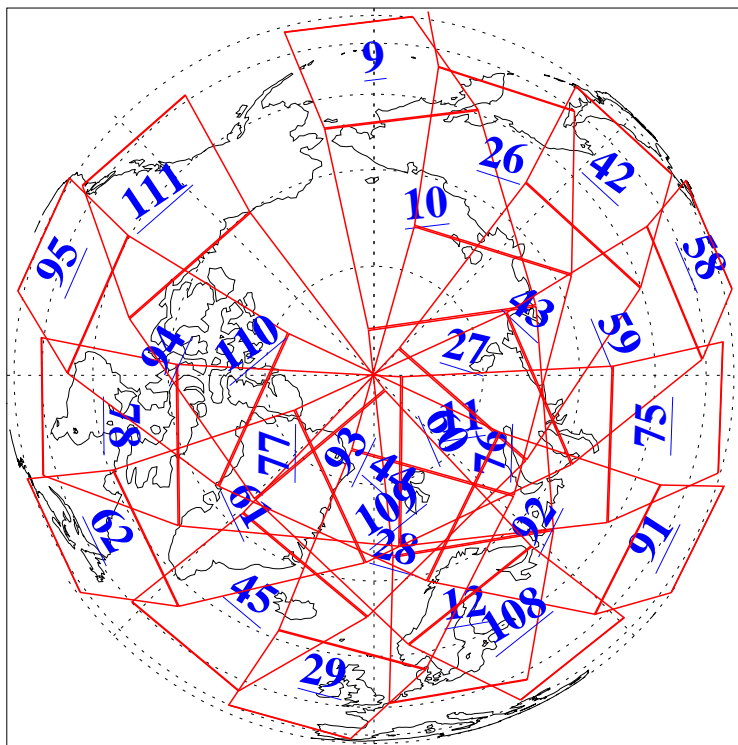

L1B Availability
AMSU Granules: 240
HSB Granules: 0
AIRS Granules: 240

13 Sep 2009
DoY 256
Aqua Day 2689
Granules: 1 to 120

Granules: 121 to 240

Legend: AMSU Available, HSB Available, AIRS Available

L1B Availability
AMSU Granules: 240
HSB Granules: 0
AIRS Granules: 240

13 Sep 2009
DoY 256
Aqua Day 2689
Ascending Granules

Descending Granules

Legend: AMSU Available, HSB Available, AIRS Available

L1B Availability
 AMSU Granules: 240
 HSB Granules: 0
 AIRS Granules: 240

13 Sep 2009
 DoY 256
 Aqua Day 2689

Northern Hemisphere Granules

Southern Hemisphere Granules

Legend: AMSU Available, HSB Available, AIRS Available