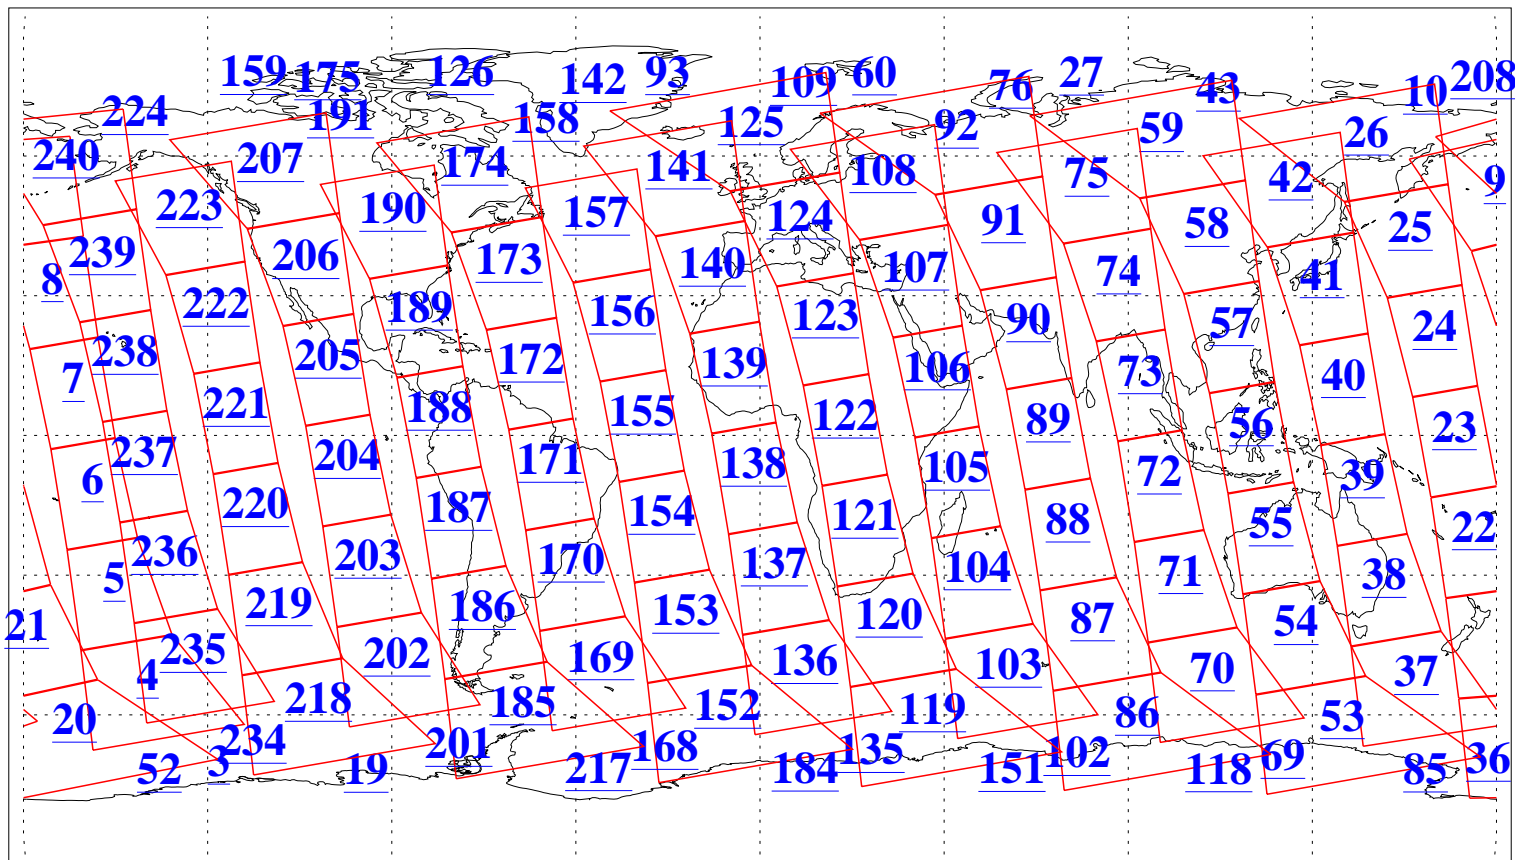

L1B Availability
AMSU Granules: 240
HSB Granules: 0
AIRS Granules: 240

13 Sep 2009
DoY 256
Aqua Day 2689
Granules: 1 to 120

Granules: 121 to 240

Legend: AMSU Available, HSB Available, AIRS Available

L1B Availability
AMSU Granules: 240
HSB Granules: 0
AIRS Granules: 240

13 Sep 2009
DoY 256
Aqua Day 2689
Ascending Granules

Descending Granules

Legend: AMSU Available, HSB Available, AIRS Available

L1B Availability
 AMSU Granules: 240
 HSB Granules: 0
 AIRS Granules: 240

13 Sep 2009
 DoY 256
 Aqua Day 2689

Northern Hemisphere Granules

Southern Hemisphere Granules

Legend: AMSU Available, HSB Available, AIRS Available