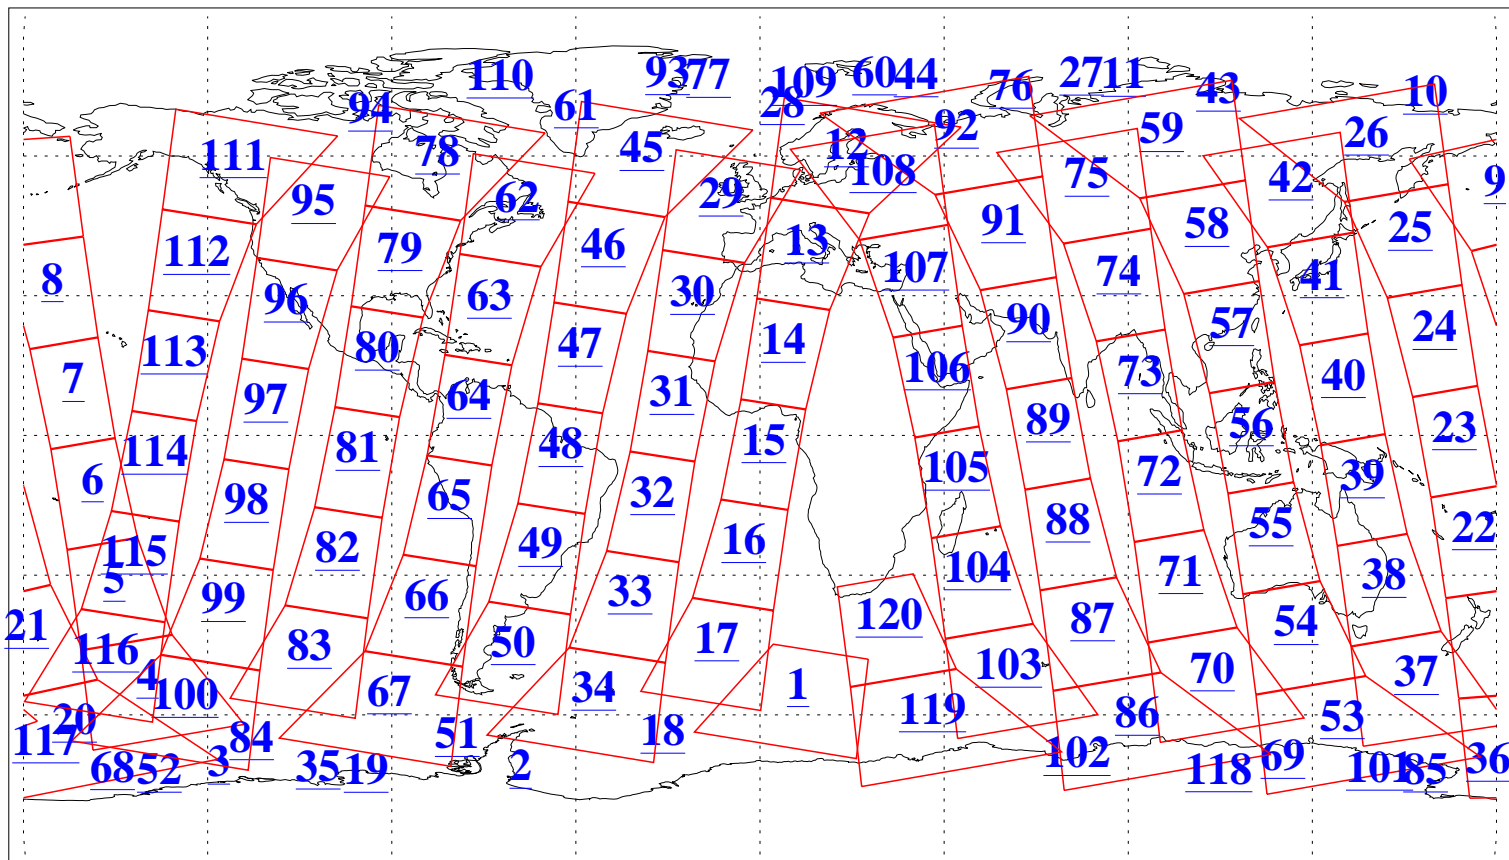

L1B Availability
AMSU Granules: 240
HSB Granules: 0
AIRS Granules: 240

13 Sep 2009
DoY 256
Aqua Day 2689
Granules: 1 to 120

Granules: 121 to 240

Legend: AMSU Available, HSB Available, AIRS Available

L1B Availability
AMSU Granules: 240
HSB Granules: 0
AIRS Granules: 240

13 Sep 2009
DoY 256
Aqua Day 2689
Ascending Granules

Descending Granules

Legend: AMSU Available, HSB Available, AIRS Available

L1B Availability
 AMSU Granules: 240
 HSB Granules: 0
 AIRS Granules: 240

13 Sep 2009
 DoY 256
 Aqua Day 2689

Northern Hemisphere Granules

Southern Hemisphere Granules

Legend: AMSU Available, HSB Available, AIRS Available