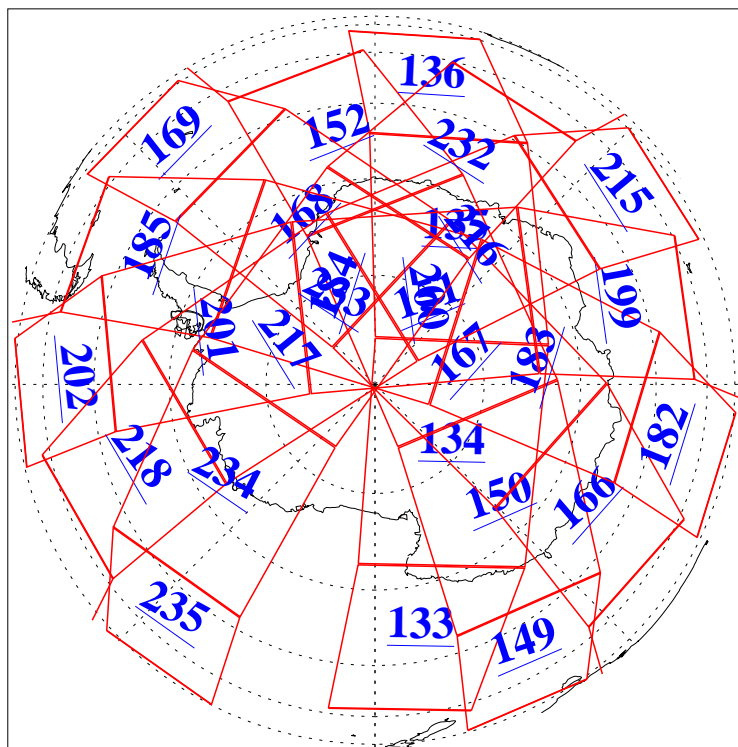

L1B Availability
AMSU Granules: 240
HSB Granules: 0
AIRS Granules: 240

13 Sep 2009
DoY 256
Aqua Day 2689
Granules: 1 to 120

Granules: 121 to 240

Legend: AMSU Available, HSB Available, AIRS Available

L1B Availability
AMSU Granules: 240
HSB Granules: 0
AIRS Granules: 240

13 Sep 2009
DoY 256
Aqua Day 2689
Ascending Granules

Descending Granules

Legend: AMSU Available, HSB Available, AIRS Available

L1B Availability
 AMSU Granules: 240
 HSB Granules: 0
 AIRS Granules: 240

13 Sep 2009
 DoY 256
 Aqua Day 2689

Northern Hemisphere Granules

Southern Hemisphere Granules

Legend: AMSU Available, HSB Available, AIRS Available