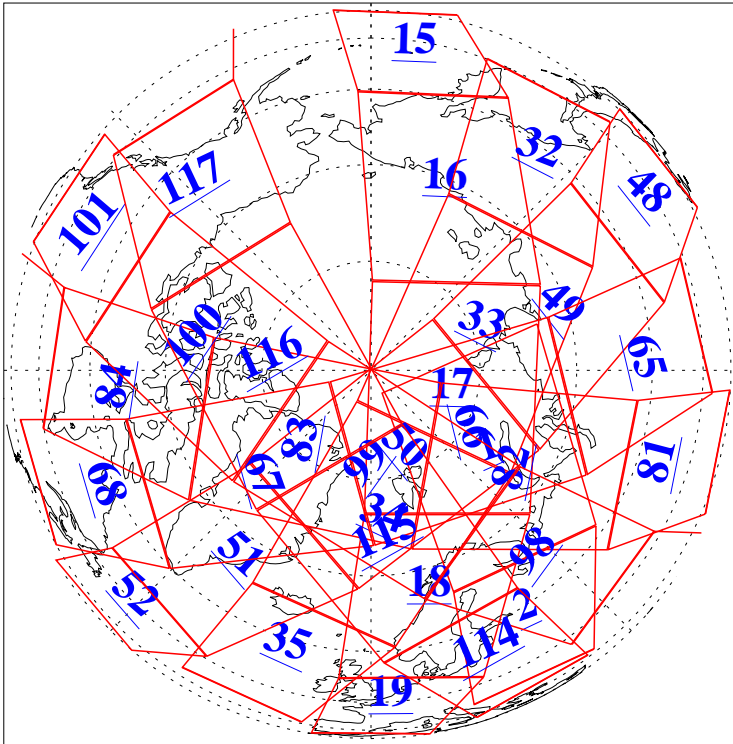

L1B Availability
AMSU Granules: 240
HSB Granules: 0
AIRS Granules: 240

7 Sep 2009
DoY 250
Aqua Day 2683
Granules: 1 to 120

Granules: 121 to 240

Legend: AMSU Available, HSB Available, AIRS Available

L1B Availability
AMSU Granules: 240
HSB Granules: 0
AIRS Granules: 240

7 Sep 2009
DoY 250
Aqua Day 2683
Ascending Granules

Descending Granules

Legend: AMSU Available, HSB Available, AIRS Available

L1B Availability
 AMSU Granules: 240
 HSB Granules: 0
 AIRS Granules: 240

7 Sep 2009
 DoY 250
 Aqua Day 2683

Northern Hemisphere Granules

Southern Hemisphere Granules

Legend: AMSU Available, HSB Available, AIRS Available