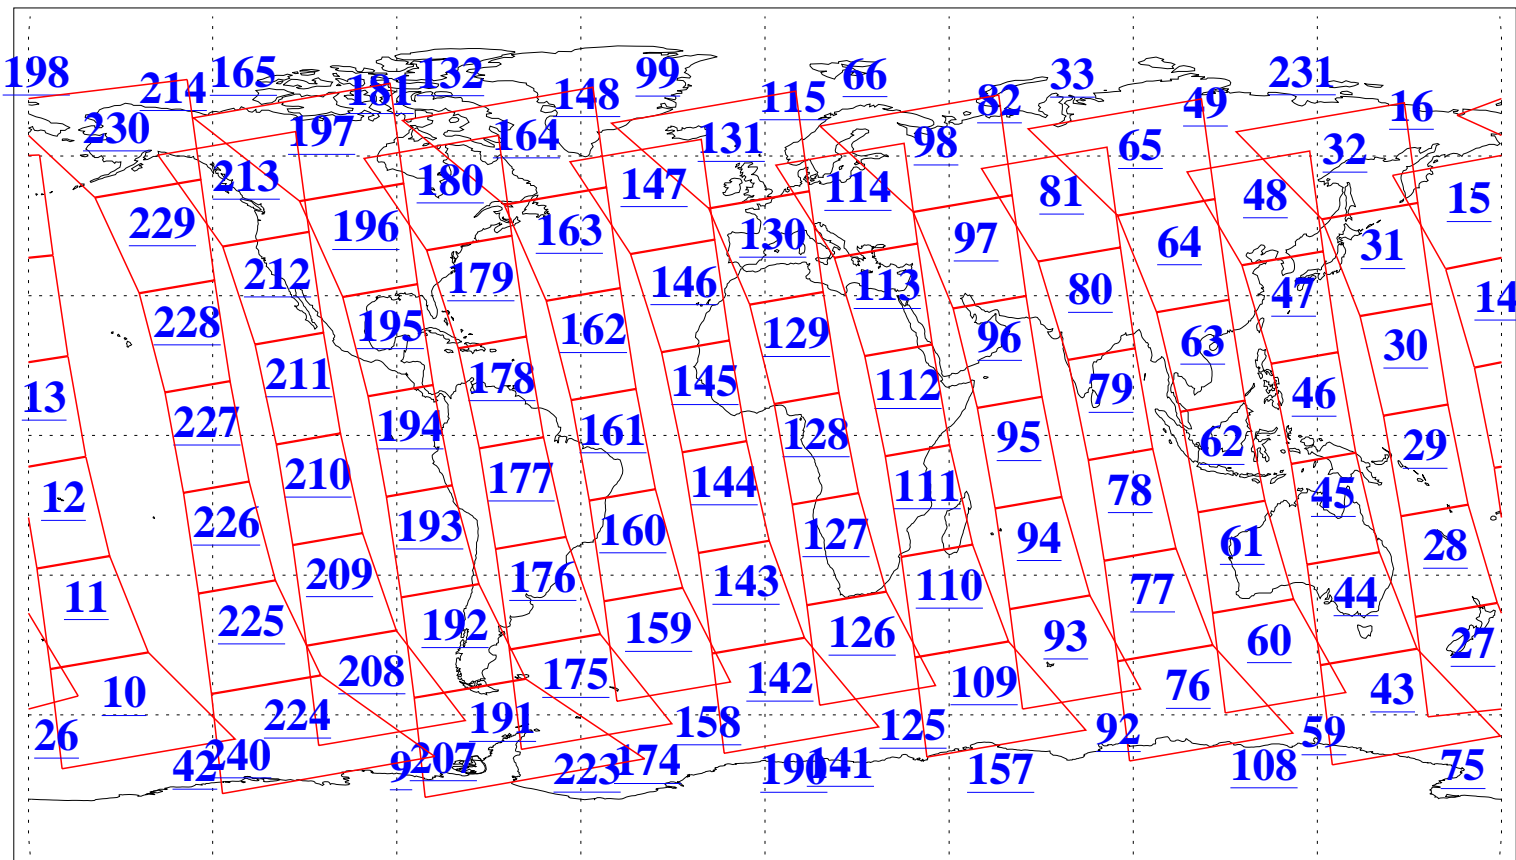

L1B Availability
AMSU Granules: 240
HSB Granules: 0
AIRS Granules: 240

7 Sep 2009
DoY 250
Aqua Day 2683
Granules: 1 to 120

Granules: 121 to 240

Legend: AMSU Available, HSB Available, AIRS Available

L1B Availability
AMSU Granules: 240
HSB Granules: 0
AIRS Granules: 240

7 Sep 2009
DoY 250
Aqua Day 2683
Ascending Granules

Descending Granules

Legend: AMSU Available, HSB Available, AIRS Available

L1B Availability
 AMSU Granules: 240
 HSB Granules: 0
 AIRS Granules: 240

7 Sep 2009
 DoY 250
 Aqua Day 2683

Northern Hemisphere Granules

Southern Hemisphere Granules

Legend: AMSU Available, HSB Available, AIRS Available