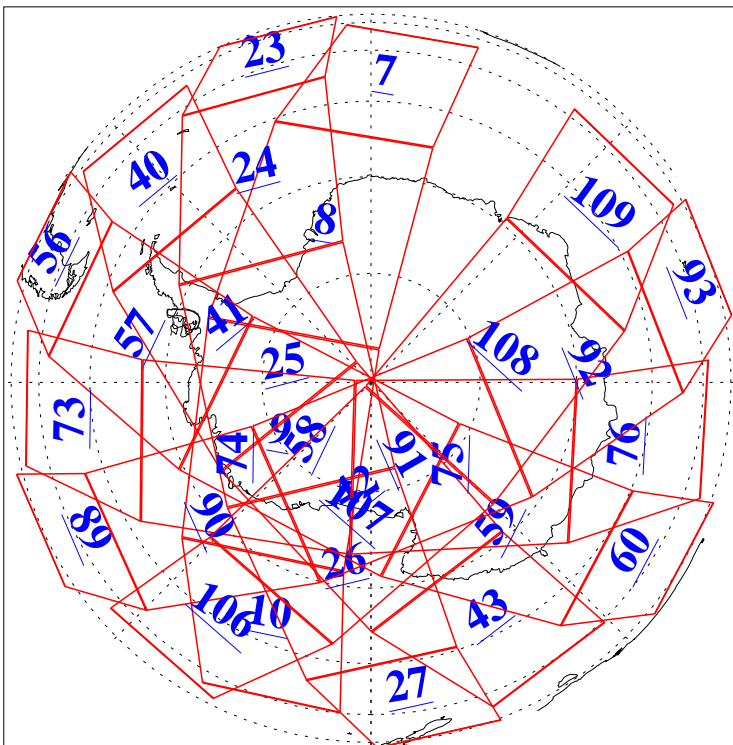

L1B Availability
AMSU Granules: 240
HSB Granules: 0
AIRS Granules: 240

7 Sep 2009
DoY 250
Aqua Day 2683
Granules: 1 to 120

Granules: 121 to 240

Legend: AMSU Available, HSB Available, AIRS Available

L1B Availability
AMSU Granules: 240
HSB Granules: 0
AIRS Granules: 240

7 Sep 2009
DoY 250
Aqua Day 2683
Ascending Granules

Descending Granules

Legend: AMSU Available, HSB Available, AIRS Available

L1B Availability
 AMSU Granules: 240
 HSB Granules: 0
 AIRS Granules: 240

7 Sep 2009
 DoY 250
 Aqua Day 2683

Northern Hemisphere Granules

Southern Hemisphere Granules

Legend: AMSU Available, HSB Available, AIRS Available