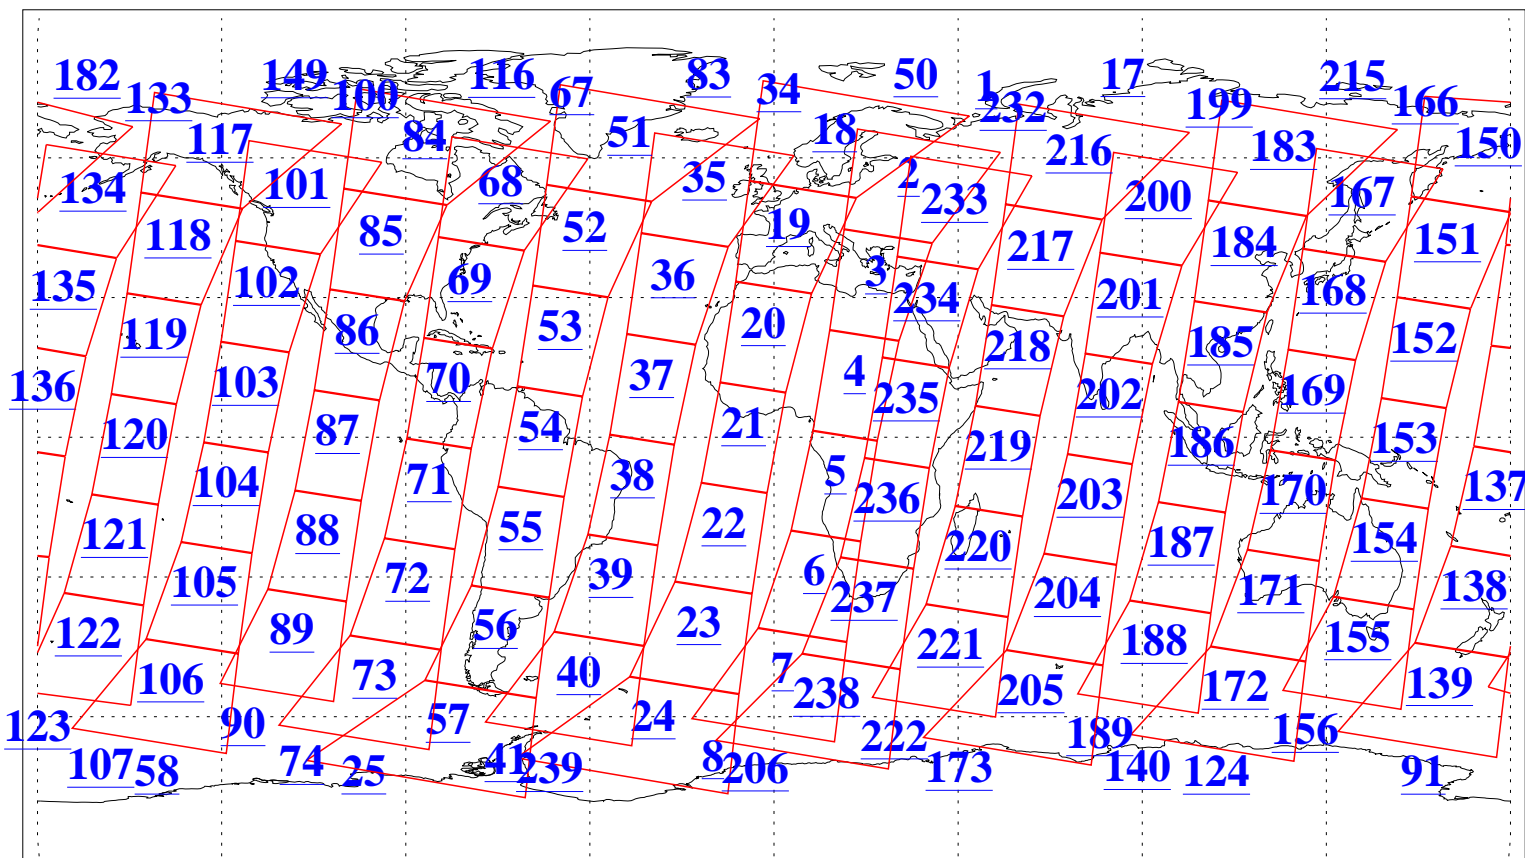

L1B Availability
AMSU Granules: 240
HSB Granules: 0
AIRS Granules: 240

7 Sep 2009
DoY 250
Aqua Day 2683
Granules: 1 to 120

Granules: 121 to 240

Legend: AMSU Available, HSB Available, AIRS Available

L1B Availability
AMSU Granules: 240
HSB Granules: 0
AIRS Granules: 240

7 Sep 2009
DoY 250
Aqua Day 2683
Ascending Granules

Descending Granules

Legend: AMSU Available, HSB Available, AIRS Available

L1B Availability
 AMSU Granules: 240
 HSB Granules: 0
 AIRS Granules: 240

7 Sep 2009
 DoY 250
 Aqua Day 2683

Northern Hemisphere Granules

Southern Hemisphere Granules

Legend: AMSU Available, HSB Available, AIRS Available