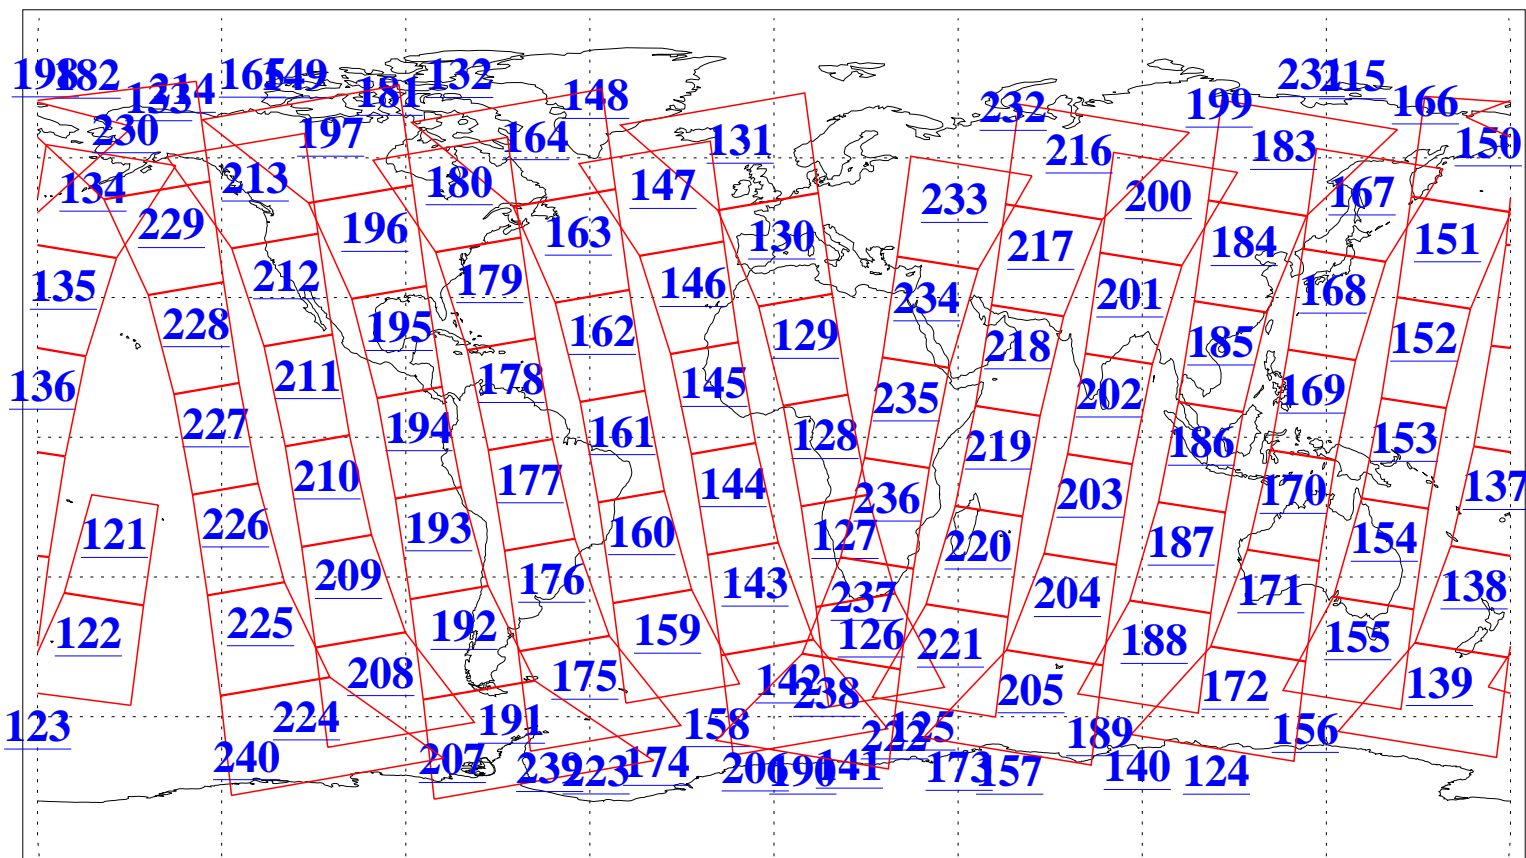

L1B Availability
AMSU Granules: 240
HSB Granules: 0
AIRS Granules: 240

7 Sep 2009
DoY 250
Aqua Day 2683
Granules: 1 to 120

Granules: 121 to 240

Legend: AMSU Available, HSB Available, AIRS Available

L1B Availability
AMSU Granules: 240
HSB Granules: 0
AIRS Granules: 240

7 Sep 2009
DoY 250
Aqua Day 2683
Ascending Granules

Descending Granules

Legend: AMSU Available, HSB Available, AIRS Available

L1B Availability
 AMSU Granules: 240
 HSB Granules: 0
 AIRS Granules: 240

7 Sep 2009
 DoY 250
 Aqua Day 2683

Northern Hemisphere Granules

Southern Hemisphere Granules

Legend: AMSU Available, HSB Available, AIRS Available