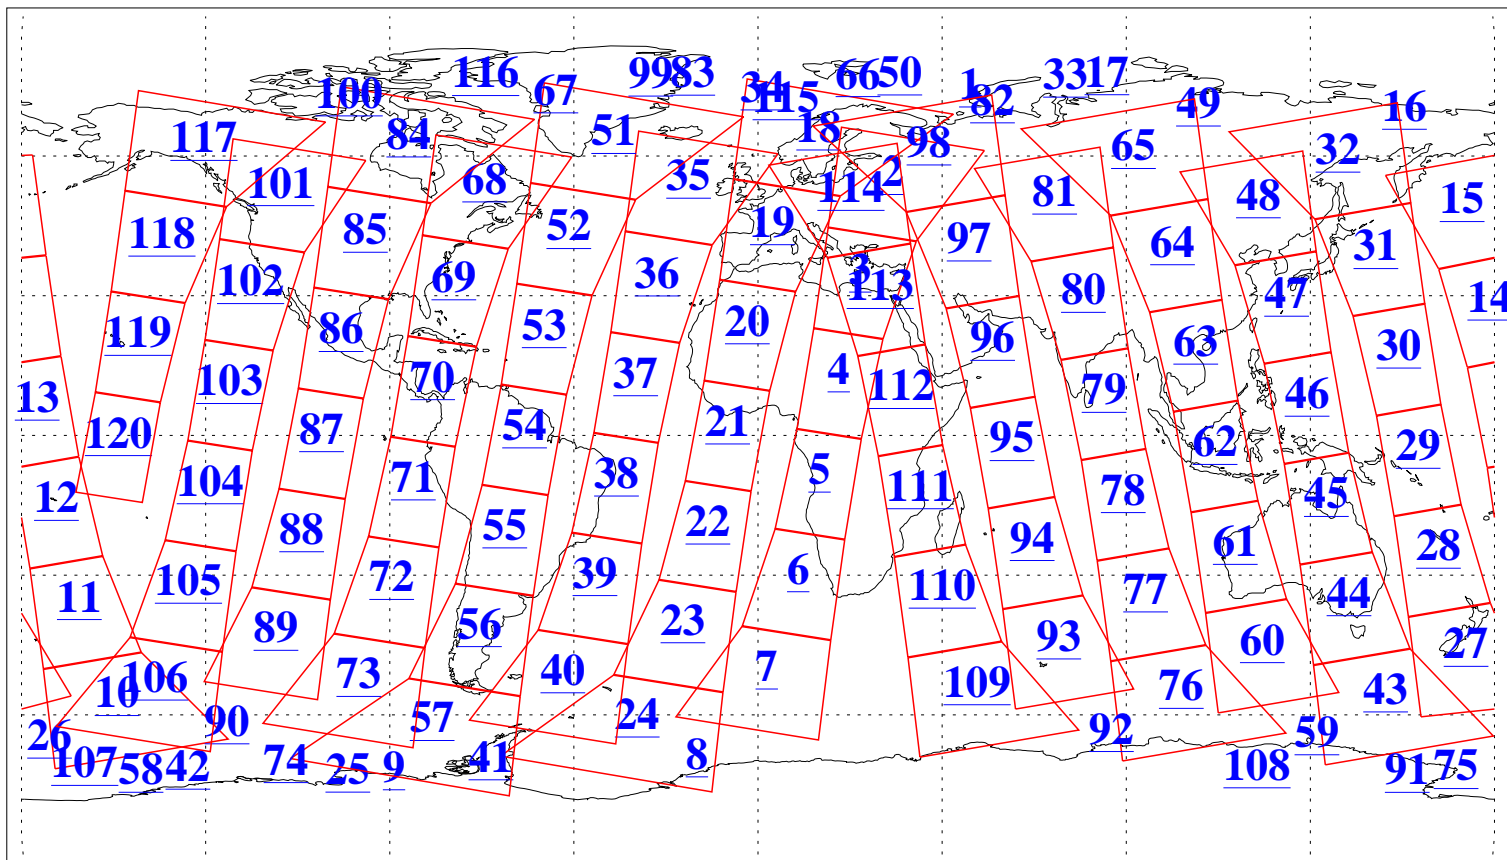

L1B Availability
AMSU Granules: 240
HSB Granules: 0
AIRS Granules: 240

7 Sep 2009
DoY 250
Aqua Day 2683
Granules: 1 to 120

Granules: 121 to 240

Legend: AMSU Available, HSB Available, AIRS Available

L1B Availability
AMSU Granules: 240
HSB Granules: 0
AIRS Granules: 240

7 Sep 2009
DoY 250
Aqua Day 2683
Ascending Granules

Descending Granules

Legend: AMSU Available, HSB Available, AIRS Available

L1B Availability
 AMSU Granules: 240
 HSB Granules: 0
 AIRS Granules: 240

7 Sep 2009
 DoY 250
 Aqua Day 2683

Northern Hemisphere Granules

Southern Hemisphere Granules

Legend: AMSU Available, HSB Available, AIRS Available