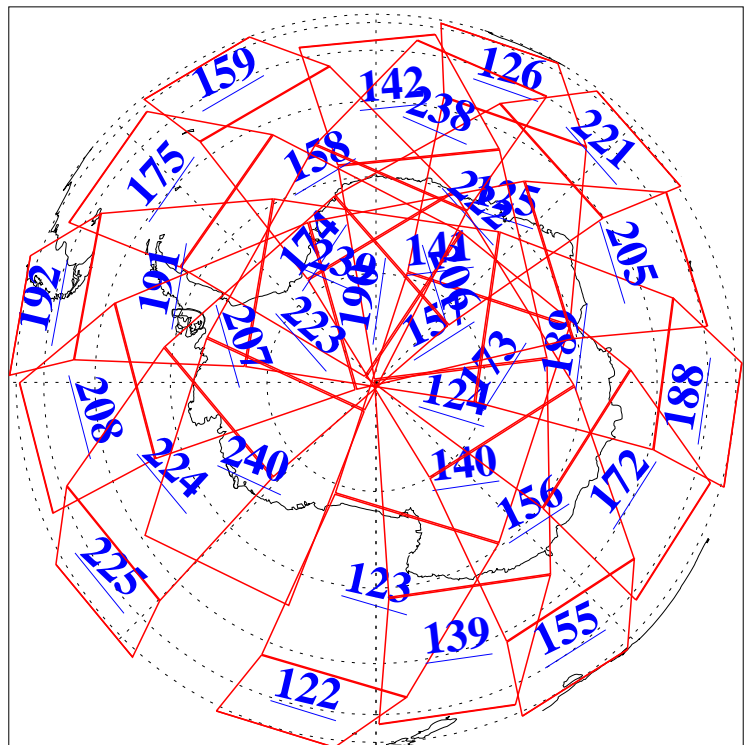

L1B Availability
AMSU Granules: 240
HSB Granules: 0
AIRS Granules: 240

7 Sep 2009
DoY 250
Aqua Day 2683
Granules: 1 to 120

Granules: 121 to 240

Legend: AMSU Available, HSB Available, AIRS Available

L1B Availability
AMSU Granules: 240
HSB Granules: 0
AIRS Granules: 240

7 Sep 2009
DoY 250
Aqua Day 2683
Ascending Granules

Descending Granules

Legend: AMSU Available, HSB Available, AIRS Available

L1B Availability
 AMSU Granules: 240
 HSB Granules: 0
 AIRS Granules: 240

7 Sep 2009
 DoY 250
 Aqua Day 2683

Northern Hemisphere Granules

Southern Hemisphere Granules

Legend: AMSU Available, HSB Available, AIRS Available