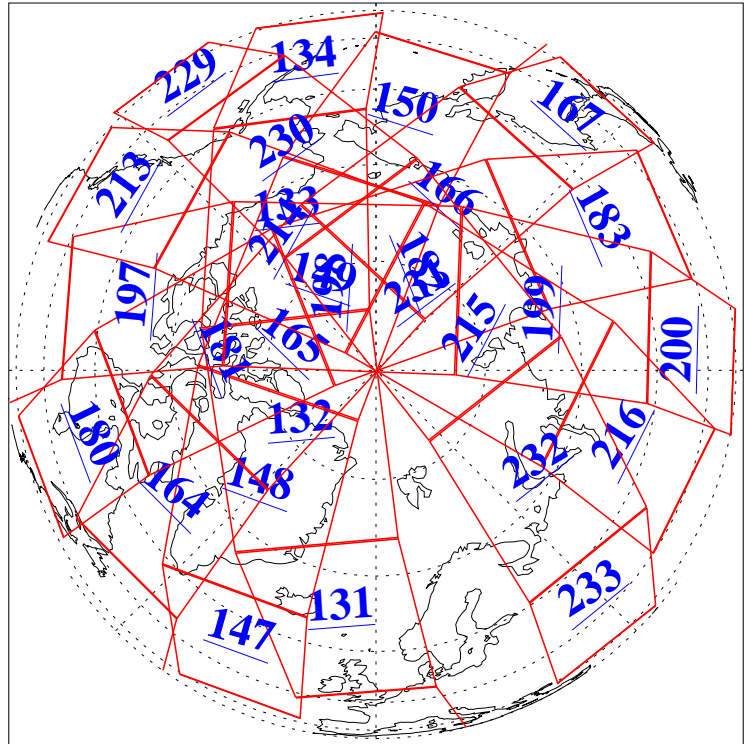

L1B Availability
AMSU Granules: 240
HSB Granules: 0
AIRS Granules: 240

7 Sep 2009
DoY 250
Aqua Day 2683
Granules: 1 to 120

Granules: 121 to 240

Legend: AMSU Available, HSB Available, AIRS Available

L1B Availability
AMSU Granules: 240
HSB Granules: 0
AIRS Granules: 240

7 Sep 2009
DoY 250
Aqua Day 2683
Ascending Granules

Descending Granules

Legend: AMSU Available, HSB Available, AIRS Available

L1B Availability
 AMSU Granules: 240
 HSB Granules: 0
 AIRS Granules: 240

7 Sep 2009
 DoY 250
 Aqua Day 2683

Northern Hemisphere Granules

Southern Hemisphere Granules

Legend: AMSU Available, HSB Available, AIRS Available