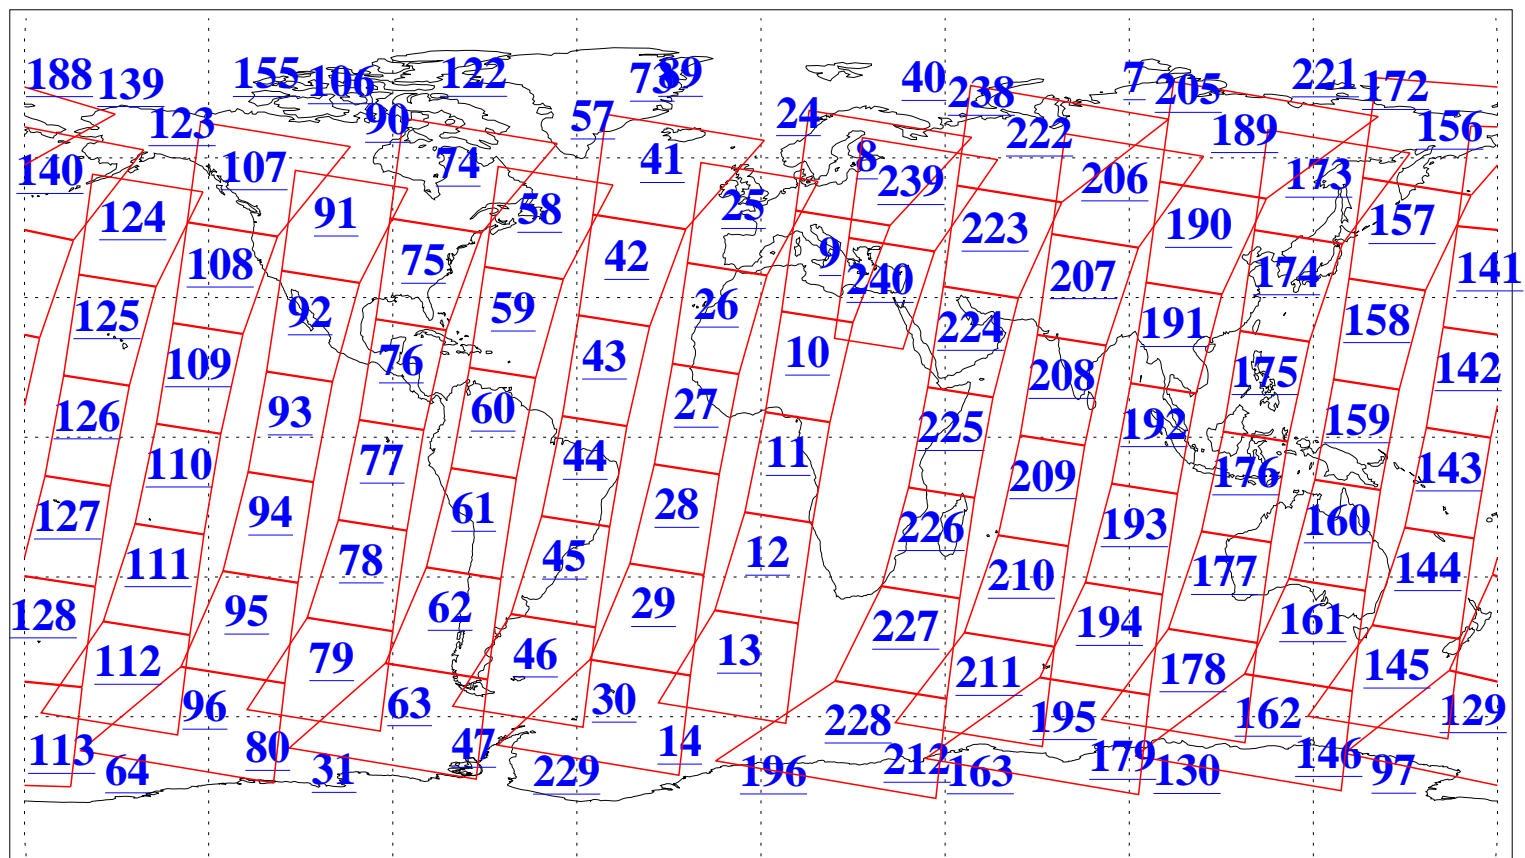

L1B Availability
AMSU Granules: 240
HSB Granules: 0
AIRS Granules: 240

1 Sep 2009
DoY 244
Aqua Day 2677
Granules: 1 to 120

Granules: 121 to 240

Legend: AMSU Available, HSB Available, AIRS Available

L1B Availability
AMSU Granules: 240
HSB Granules: 0
AIRS Granules: 240

1 Sep 2009
DoY 244
Aqua Day 2677

Ascending Granules

Descending Granules

Legend: AMSU Available, HSB Available, AIRS Available