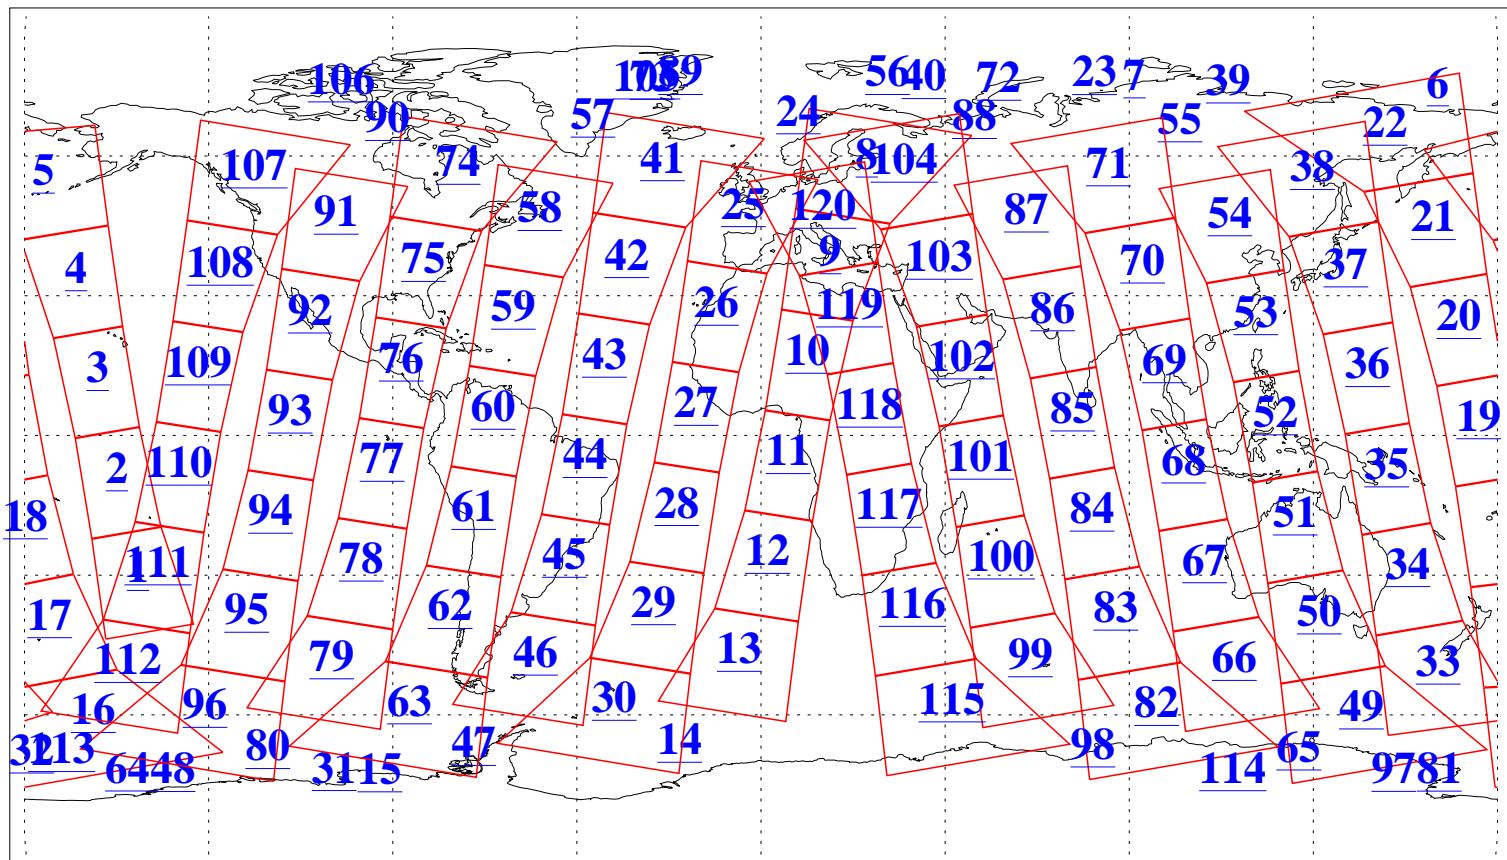

L1B Availability
AMSU Granules: 240
HSB Granules: 0
AIRS Granules: 240

1 Sep 2009
DoY 244
Aqua Day 2677
Granules: 1 to 120

Granules: 121 to 240

Legend: AMSU Available, HSB Available, AIRS Available

L1B Availability
AMSU Granules: 240
HSB Granules: 0
AIRS Granules: 240

1 Sep 2009
DoY 244
Aqua Day 2677

Ascending Granules

Descending Granules

Legend: AMSU Available, HSB Available, AIRS Available