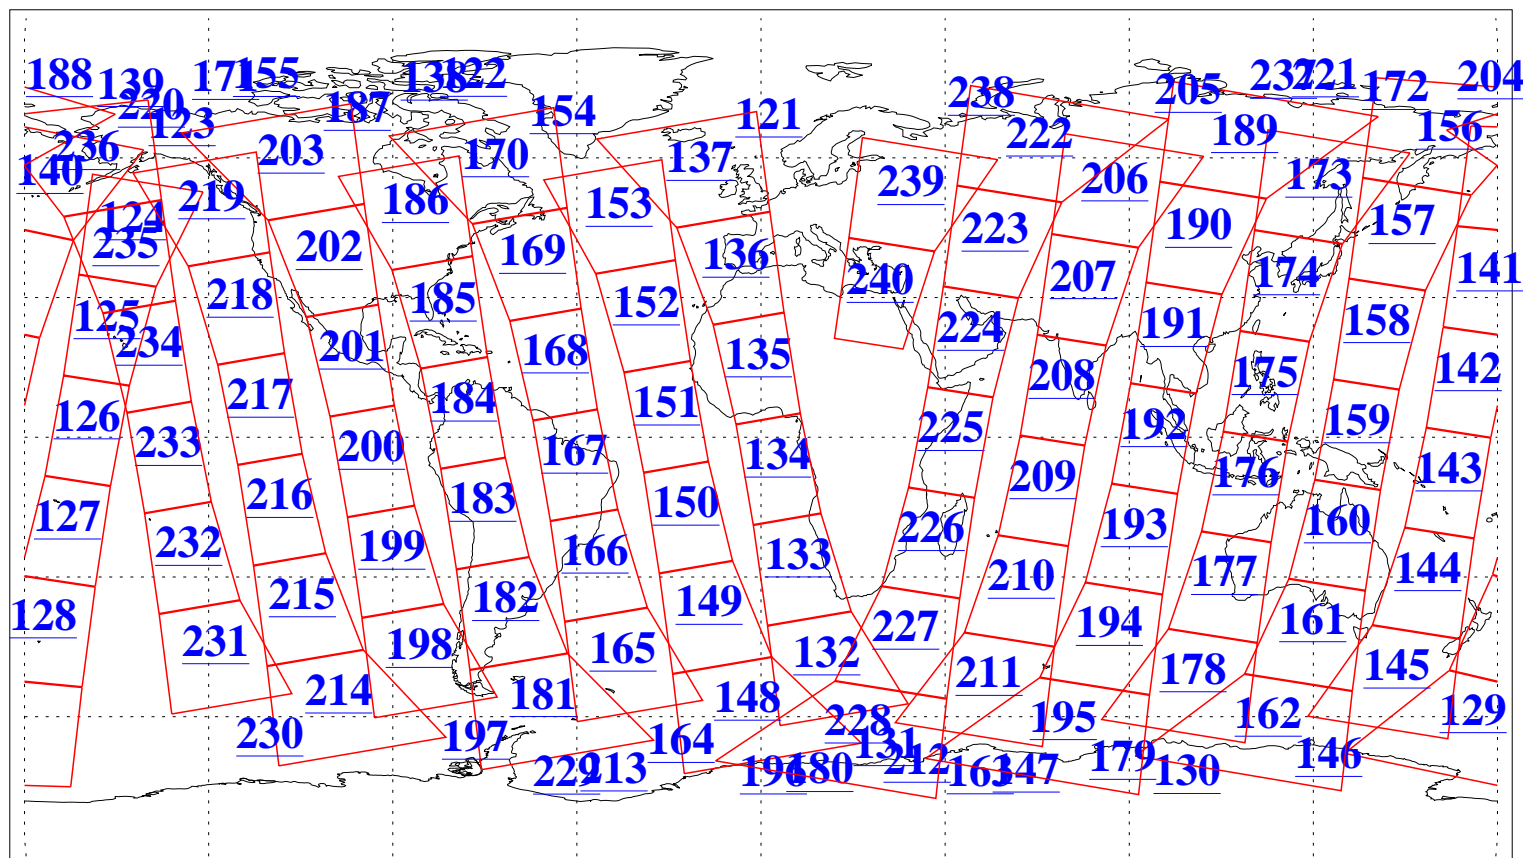

L1B Availability
AMSU Granules: 240
HSB Granules: 0
AIRS Granules: 240

1 Sep 2009
DoY 244
Aqua Day 2677
Granules: 1 to 120

Granules: 121 to 240

Legend: AMSU Available, HSB Available, AIRS Available

L1B Availability
AMSU Granules: 240
HSB Granules: 0
AIRS Granules: 240

1 Sep 2009
DoY 244
Aqua Day 2677

Ascending Granules

Descending Granules

Legend: AMSU Available, HSB Available, AIRS Available