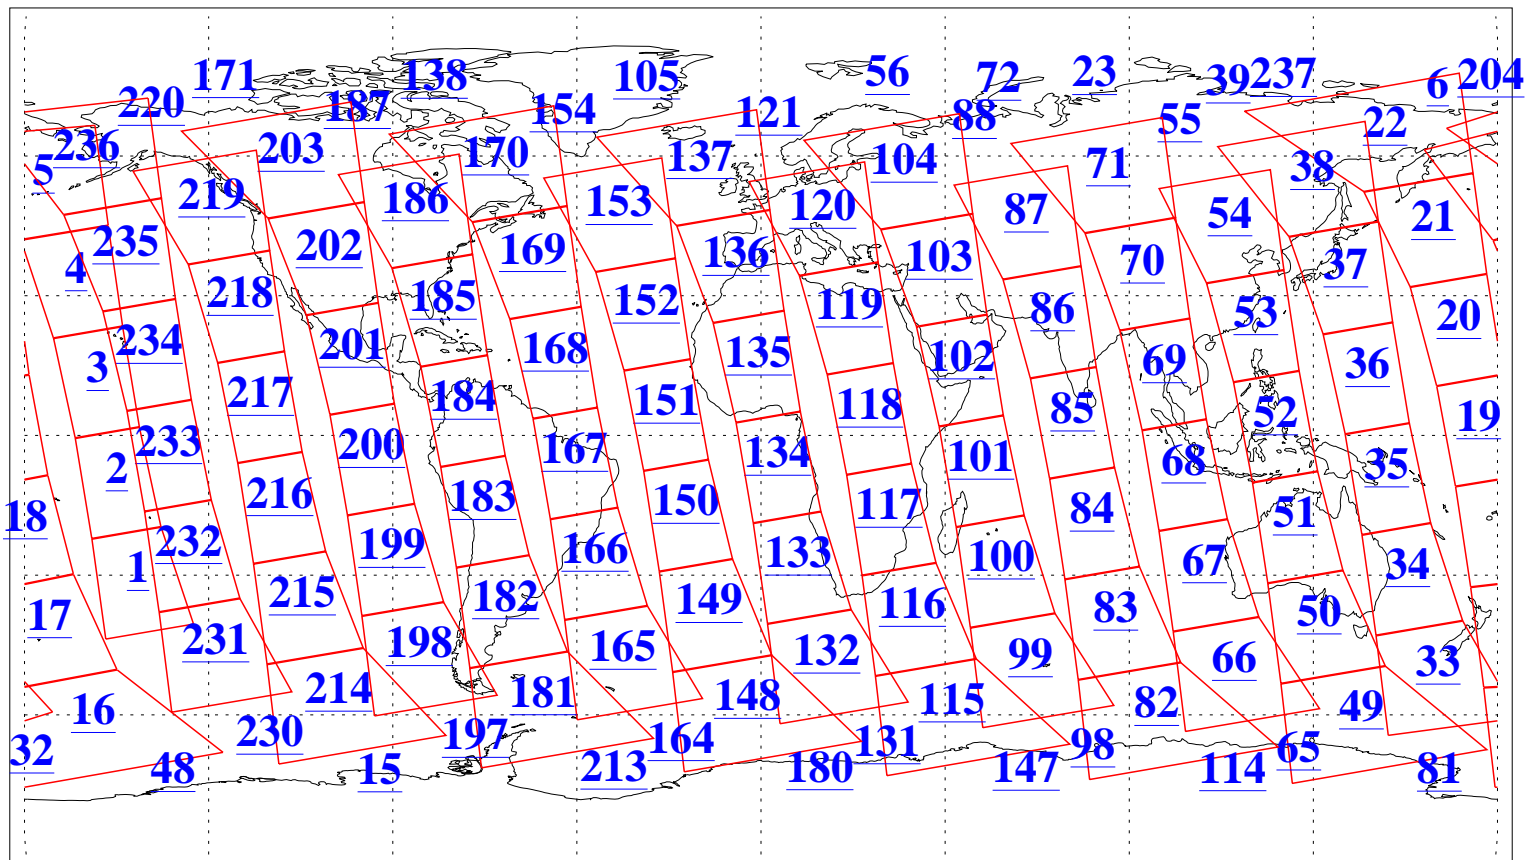

L1B Availability
AMSU Granules: 240
HSB Granules: 0
AIRS Granules: 240

1 Sep 2009
DoY 244
Aqua Day 2677
Granules: 1 to 120

Granules: 121 to 240

Legend: AMSU Available, HSB Available, AIRS Available

L1B Availability
AMSU Granules: 240
HSB Granules: 0
AIRS Granules: 240

1 Sep 2009
DoY 244
Aqua Day 2677

Ascending Granules

Descending Granules

Legend: AMSU Available, HSB Available, AIRS Available