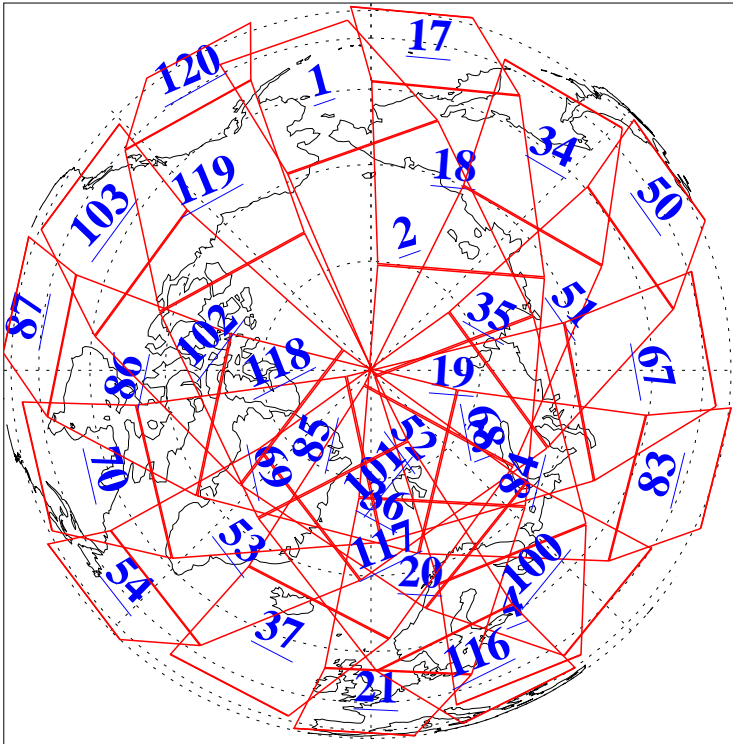

L1B Availability  
AMSU Granules: 240  
HSB Granules: 0  
AIRS Granules: 240

20 Aug 2009  
DoY 232  
Aqua Day 2665  
Granules: 1 to 120

Granules: 121 to 240

Legend: AMSU Available, HSB Available, AIRS Available

L1B Availability  
AMSU Granules: 240  
HSB Granules: 0  
AIRS Granules: 240

20 Aug 2009  
DoY 232  
Aqua Day 2665  
Ascending Granules

Descending Granules

Legend: AMSU Available, HSB Available, AIRS Available

L1B Availability  
 AMSU Granules: 240  
 HSB Granules: 0  
 AIRS Granules: 240

20 Aug 2009  
 DoY 232  
 Aqua Day 2665

Northern Hemisphere Granules

Southern Hemisphere Granules

Legend: AMSU Available, HSB Available, AIRS Available