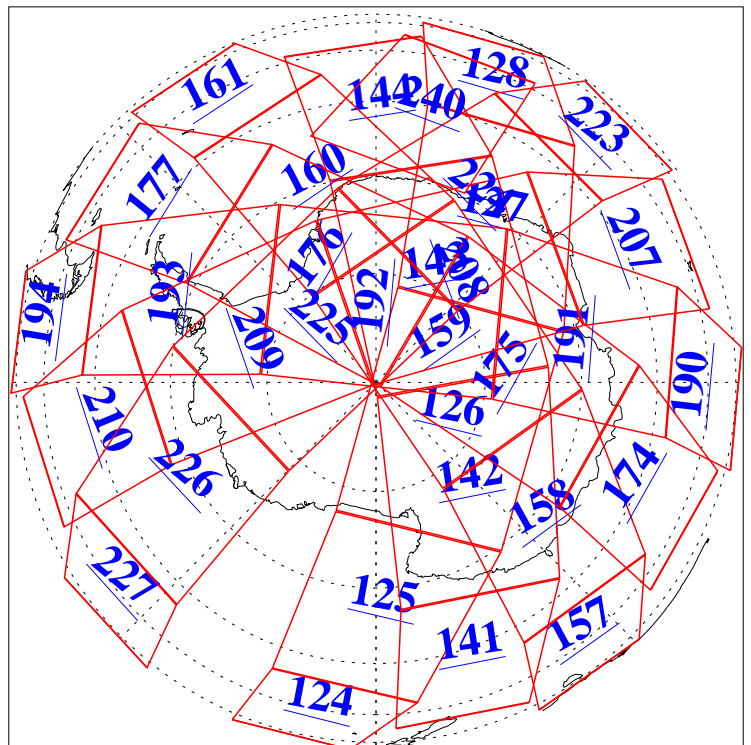

L1B Availability  
AMSU Granules: 240  
HSB Granules: 0  
AIRS Granules: 240

20 Aug 2009  
DoY 232  
Aqua Day 2665  
Granules: 1 to 120

Granules: 121 to 240

Legend: AMSU Available, HSB Available, AIRS Available

L1B Availability  
AMSU Granules: 240  
HSB Granules: 0  
AIRS Granules: 240

20 Aug 2009  
DoY 232  
Aqua Day 2665  
Ascending Granules

Descending Granules

Legend: AMSU Available, HSB Available, AIRS Available

L1B Availability  
 AMSU Granules: 240  
 HSB Granules: 0  
 AIRS Granules: 240

20 Aug 2009  
 DoY 232  
 Aqua Day 2665

Northern Hemisphere Granules

Southern Hemisphere Granules

Legend: AMSU Available, HSB Available, AIRS Available