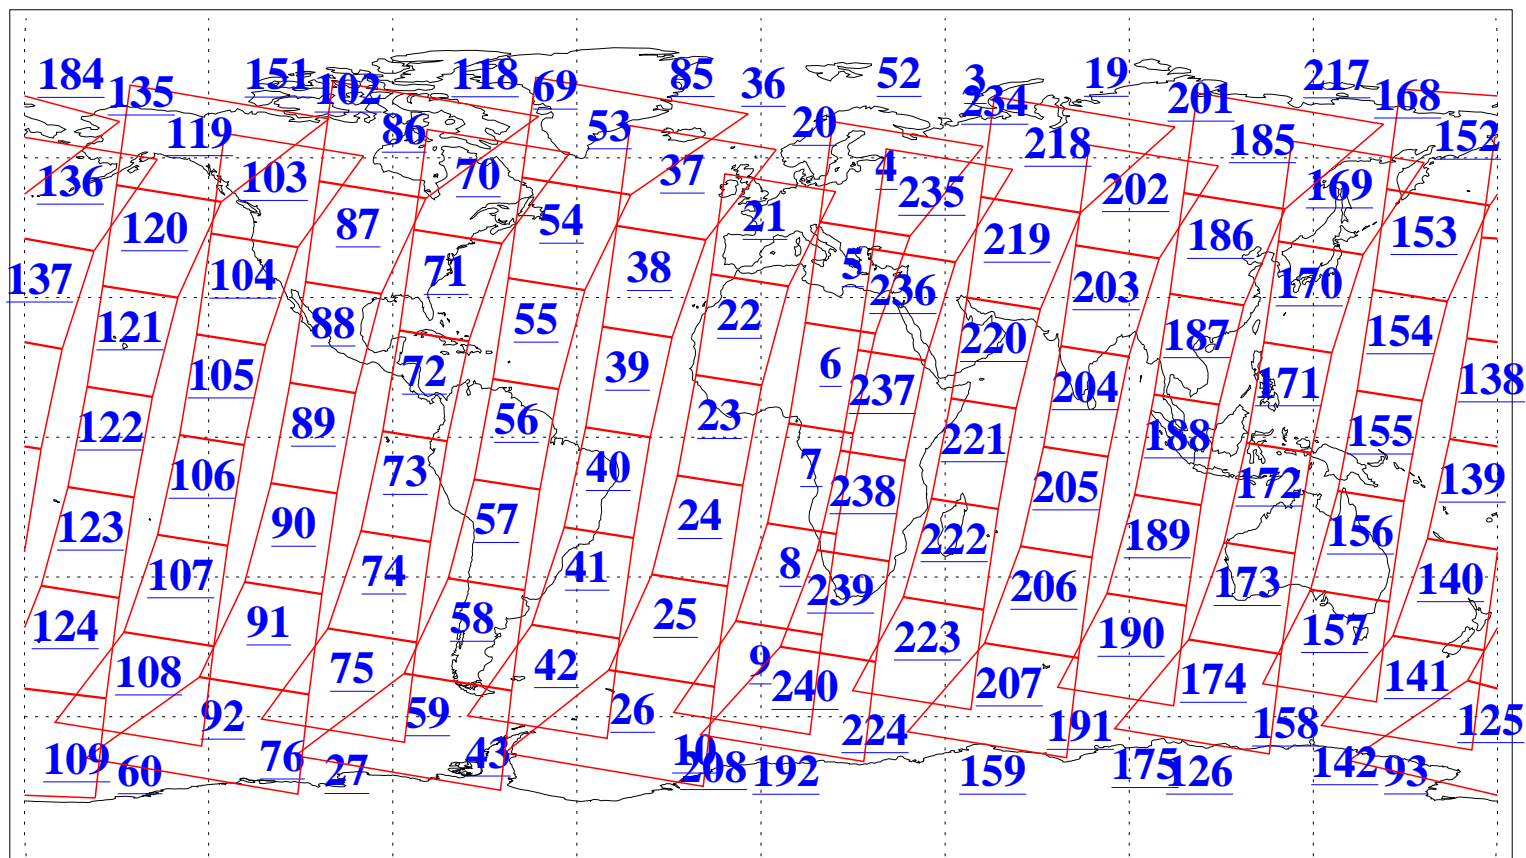

L1B Availability  
AMSU Granules: 240  
HSB Granules: 0  
AIRS Granules: 240

20 Aug 2009  
DoY 232  
Aqua Day 2665  
Granules: 1 to 120

Granules: 121 to 240

Legend: AMSU Available, HSB Available, AIRS Available

L1B Availability  
AMSU Granules: 240  
HSB Granules: 0  
AIRS Granules: 240

20 Aug 2009  
DoY 232  
Aqua Day 2665  
Ascending Granules

Descending Granules

Legend: AMSU Available, HSB Available, AIRS Available

L1B Availability  
 AMSU Granules: 240  
 HSB Granules: 0  
 AIRS Granules: 240

20 Aug 2009  
 DoY 232  
 Aqua Day 2665

Northern Hemisphere Granules

Southern Hemisphere Granules

Legend: AMSU Available, HSB Available, AIRS Available