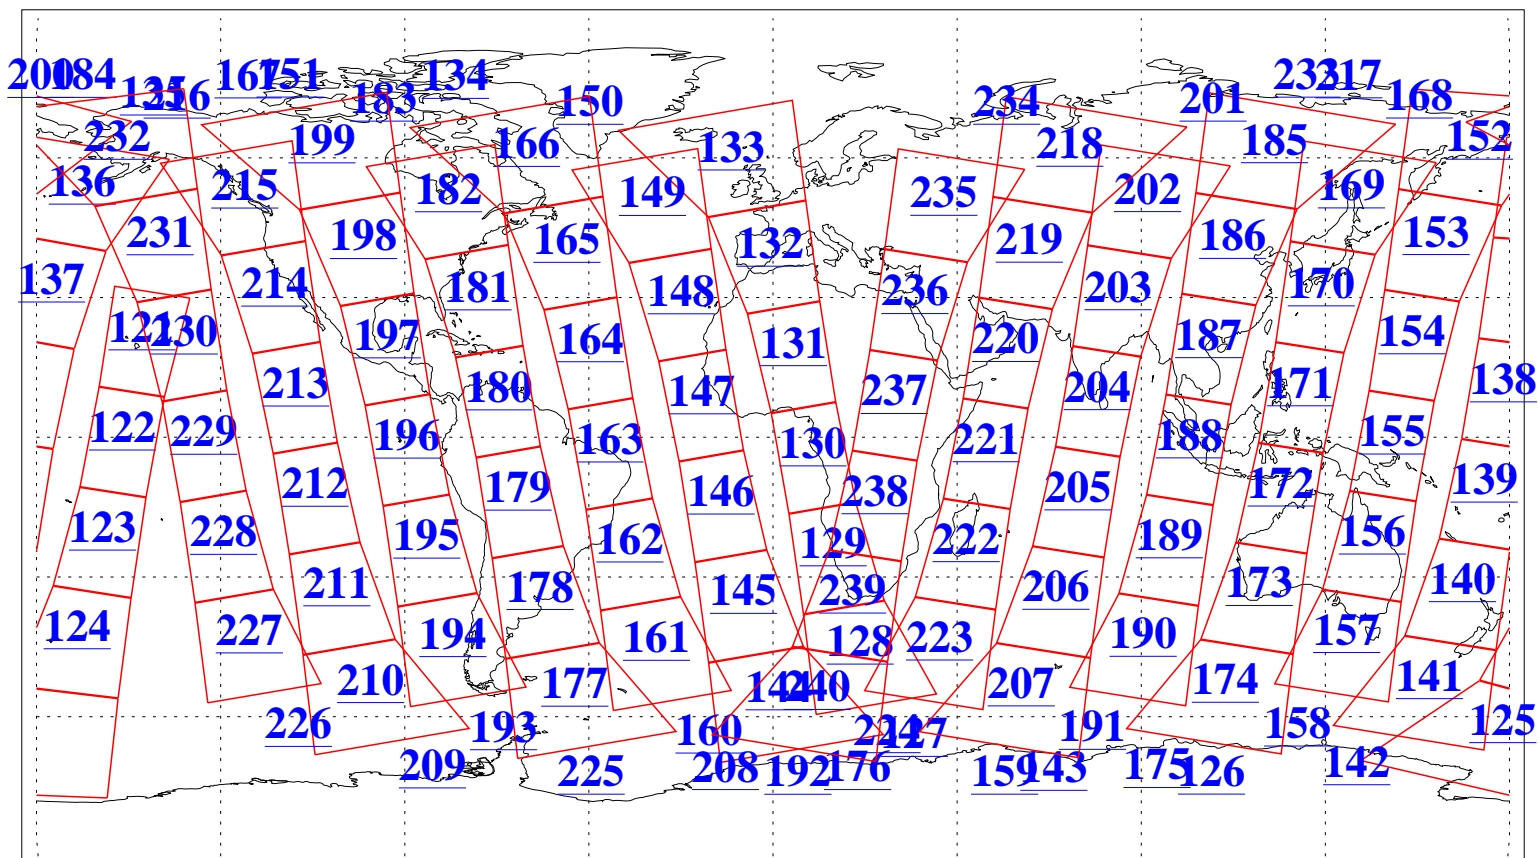

L1B Availability  
AMSU Granules: 240  
HSB Granules: 0  
AIRS Granules: 240

20 Aug 2009  
DoY 232  
Aqua Day 2665  
Granules: 1 to 120

Granules: 121 to 240

Legend: AMSU Available, HSB Available, AIRS Available

L1B Availability  
AMSU Granules: 240  
HSB Granules: 0  
AIRS Granules: 240

20 Aug 2009  
DoY 232  
Aqua Day 2665  
Ascending Granules

Descending Granules

Legend: AMSU Available, HSB Available, AIRS Available

L1B Availability  
 AMSU Granules: 240  
 HSB Granules: 0  
 AIRS Granules: 240

20 Aug 2009  
 DoY 232  
 Aqua Day 2665

Northern Hemisphere Granules

Southern Hemisphere Granules

Legend: AMSU Available, HSB Available, AIRS Available