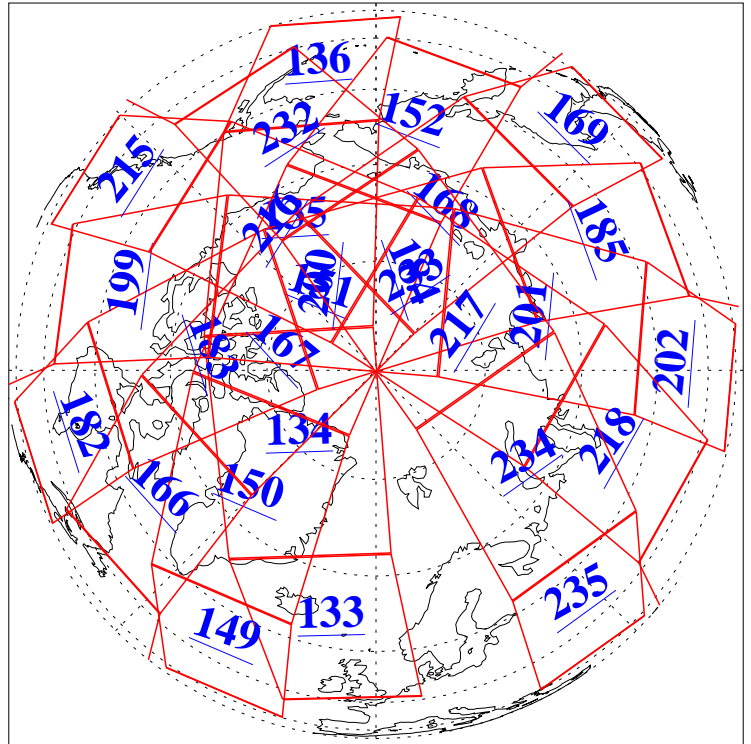

L1B Availability  
AMSU Granules: 240  
HSB Granules: 0  
AIRS Granules: 240

20 Aug 2009  
DoY 232  
Aqua Day 2665  
Granules: 1 to 120

Granules: 121 to 240

Legend: AMSU Available, HSB Available, AIRS Available

L1B Availability  
AMSU Granules: 240  
HSB Granules: 0  
AIRS Granules: 240

20 Aug 2009  
DoY 232  
Aqua Day 2665  
Ascending Granules

Descending Granules

Legend: AMSU Available, HSB Available, AIRS Available

L1B Availability  
 AMSU Granules: 240  
 HSB Granules: 0  
 AIRS Granules: 240

20 Aug 2009  
 DoY 232  
 Aqua Day 2665

Northern Hemisphere Granules

Southern Hemisphere Granules

Legend: AMSU Available, HSB Available, AIRS Available