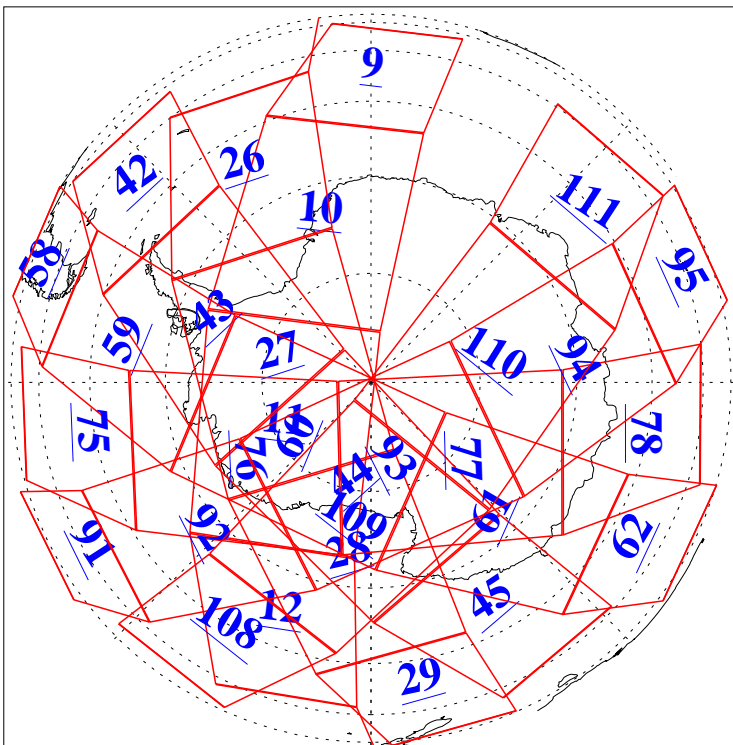

L1B Availability  
AMSU Granules: 240  
HSB Granules: 0  
AIRS Granules: 240

20 Aug 2009  
DoY 232  
Aqua Day 2665  
Granules: 1 to 120

Granules: 121 to 240

Legend: AMSU Available, HSB Available, AIRS Available

L1B Availability  
AMSU Granules: 240  
HSB Granules: 0  
AIRS Granules: 240

20 Aug 2009  
DoY 232  
Aqua Day 2665  
Ascending Granules

Descending Granules

Legend: AMSU Available, HSB Available, AIRS Available

L1B Availability  
 AMSU Granules: 240  
 HSB Granules: 0  
 AIRS Granules: 240

20 Aug 2009  
 DoY 232  
 Aqua Day 2665

Northern Hemisphere Granules

Southern Hemisphere Granules

Legend: AMSU Available, HSB Available, AIRS Available