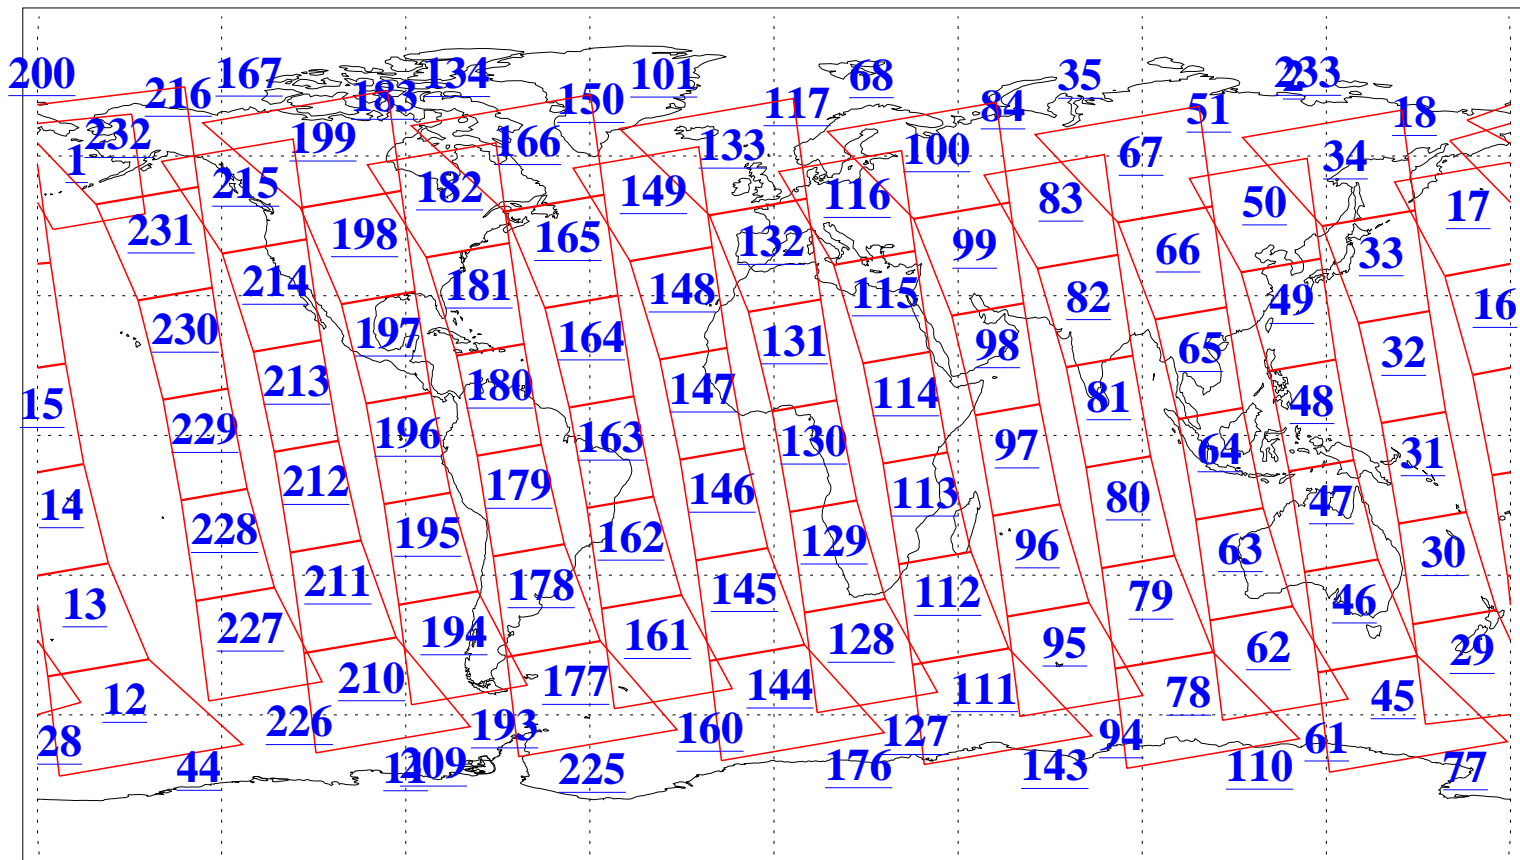

L1B Availability  
AMSU Granules: 240  
HSB Granules: 0  
AIRS Granules: 240

20 Aug 2009  
DoY 232  
Aqua Day 2665  
Granules: 1 to 120

Granules: 121 to 240

Legend: AMSU Available, HSB Available, AIRS Available

L1B Availability  
AMSU Granules: 240  
HSB Granules: 0  
AIRS Granules: 240

20 Aug 2009  
DoY 232  
Aqua Day 2665  
Ascending Granules

Descending Granules

Legend: AMSU Available, HSB Available, AIRS Available

L1B Availability  
 AMSU Granules: 240  
 HSB Granules: 0  
 AIRS Granules: 240

20 Aug 2009  
 DoY 232  
 Aqua Day 2665

Northern Hemisphere Granules

Southern Hemisphere Granules

Legend: AMSU Available, HSB Available, AIRS Available