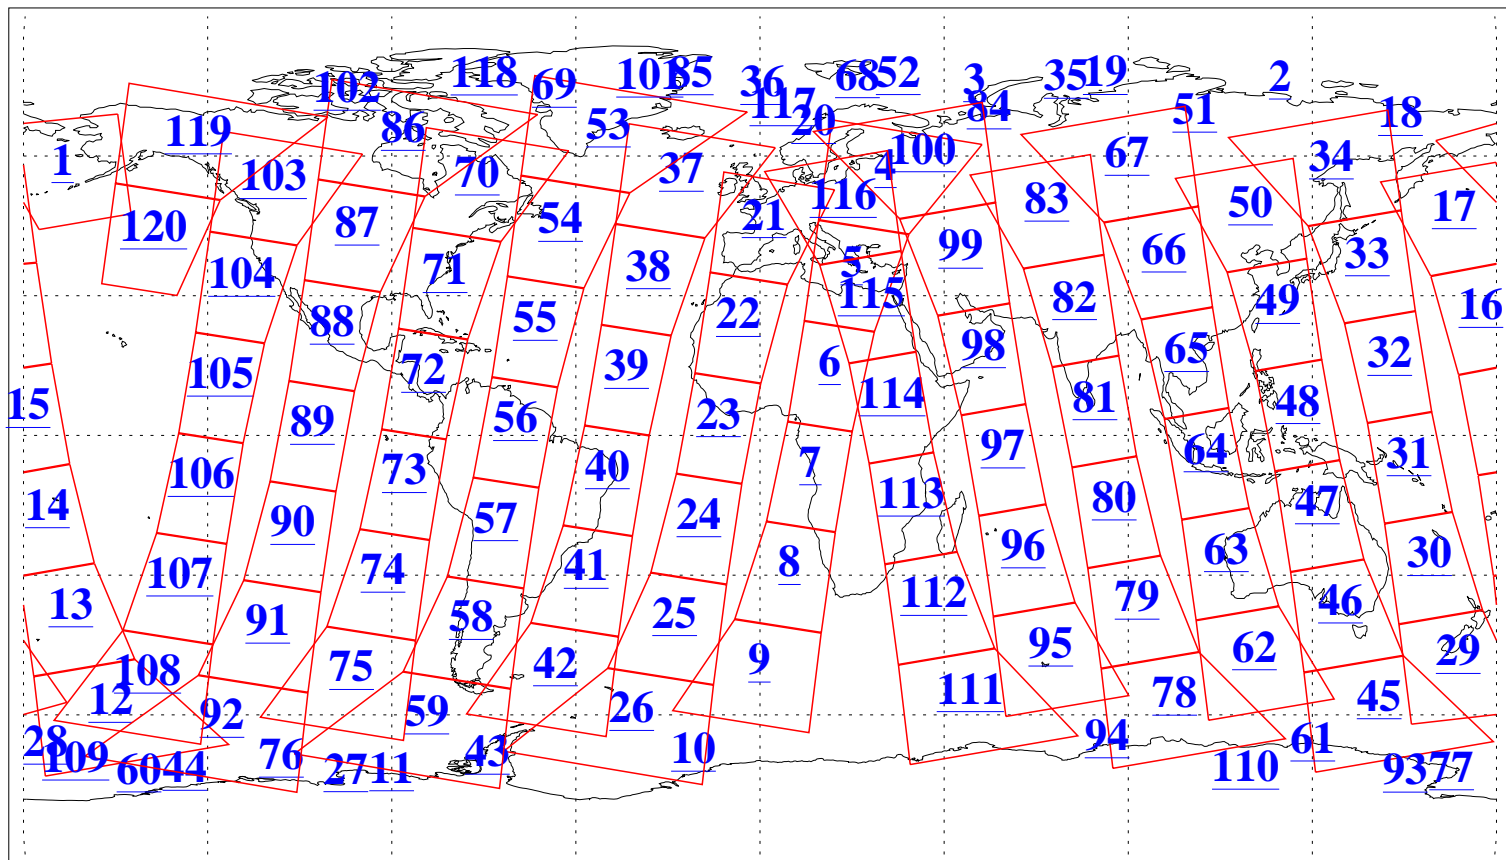

L1B Availability  
AMSU Granules: 240  
HSB Granules: 0  
AIRS Granules: 240

20 Aug 2009  
DoY 232  
Aqua Day 2665  
Granules: 1 to 120

Granules: 121 to 240

Legend: AMSU Available, HSB Available, AIRS Available

L1B Availability  
AMSU Granules: 240  
HSB Granules: 0  
AIRS Granules: 240

20 Aug 2009  
DoY 232  
Aqua Day 2665  
Ascending Granules

Descending Granules

Legend: AMSU Available, HSB Available, AIRS Available

L1B Availability  
 AMSU Granules: 240  
 HSB Granules: 0  
 AIRS Granules: 240

20 Aug 2009  
 DoY 232  
 Aqua Day 2665

Northern Hemisphere Granules

Southern Hemisphere Granules

Legend: AMSU Available, HSB Available, AIRS Available