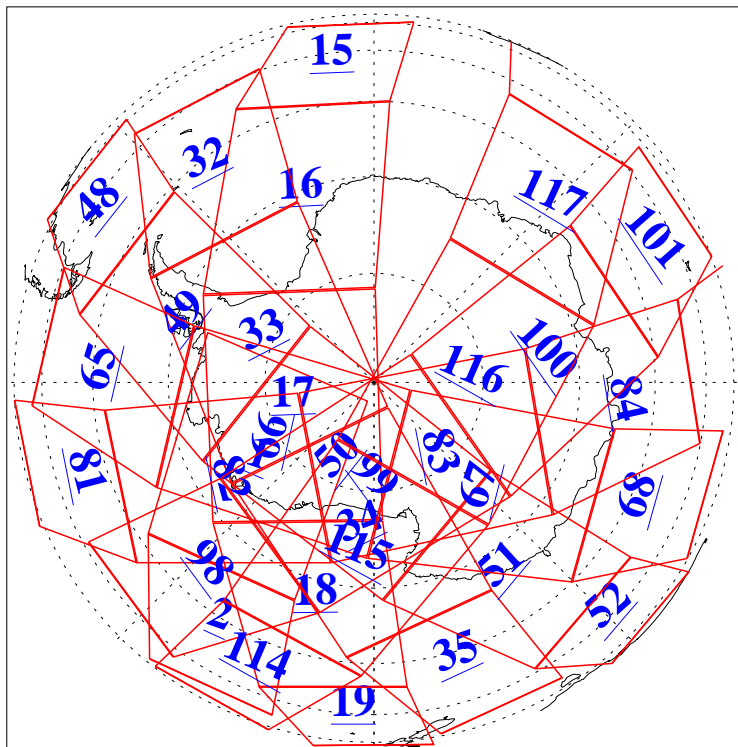

L1B Availability
AMSU Granules: 240
HSB Granules: 0
AIRS Granules: 240

14 Aug 2009
DoY 226
Aqua Day 2659
Granules: 1 to 120

Granules: 121 to 240

Legend: AMSU Available, HSB Available, AIRS Available

L1B Availability
AMSU Granules: 240
HSB Granules: 0
AIRS Granules: 240

14 Aug 2009
DoY 226
Aqua Day 2659

Ascending Granules

Descending Granules

Legend: AMSU Available, HSB Available, AIRS Available

L1B Availability
 AMSU Granules: 240
 HSB Granules: 0
 AIRS Granules: 240

14 Aug 2009
 DoY 226
 Aqua Day 2659

Northern Hemisphere Granules

Southern Hemisphere Granules

Legend: AMSU Available, HSB Available, AIRS Available