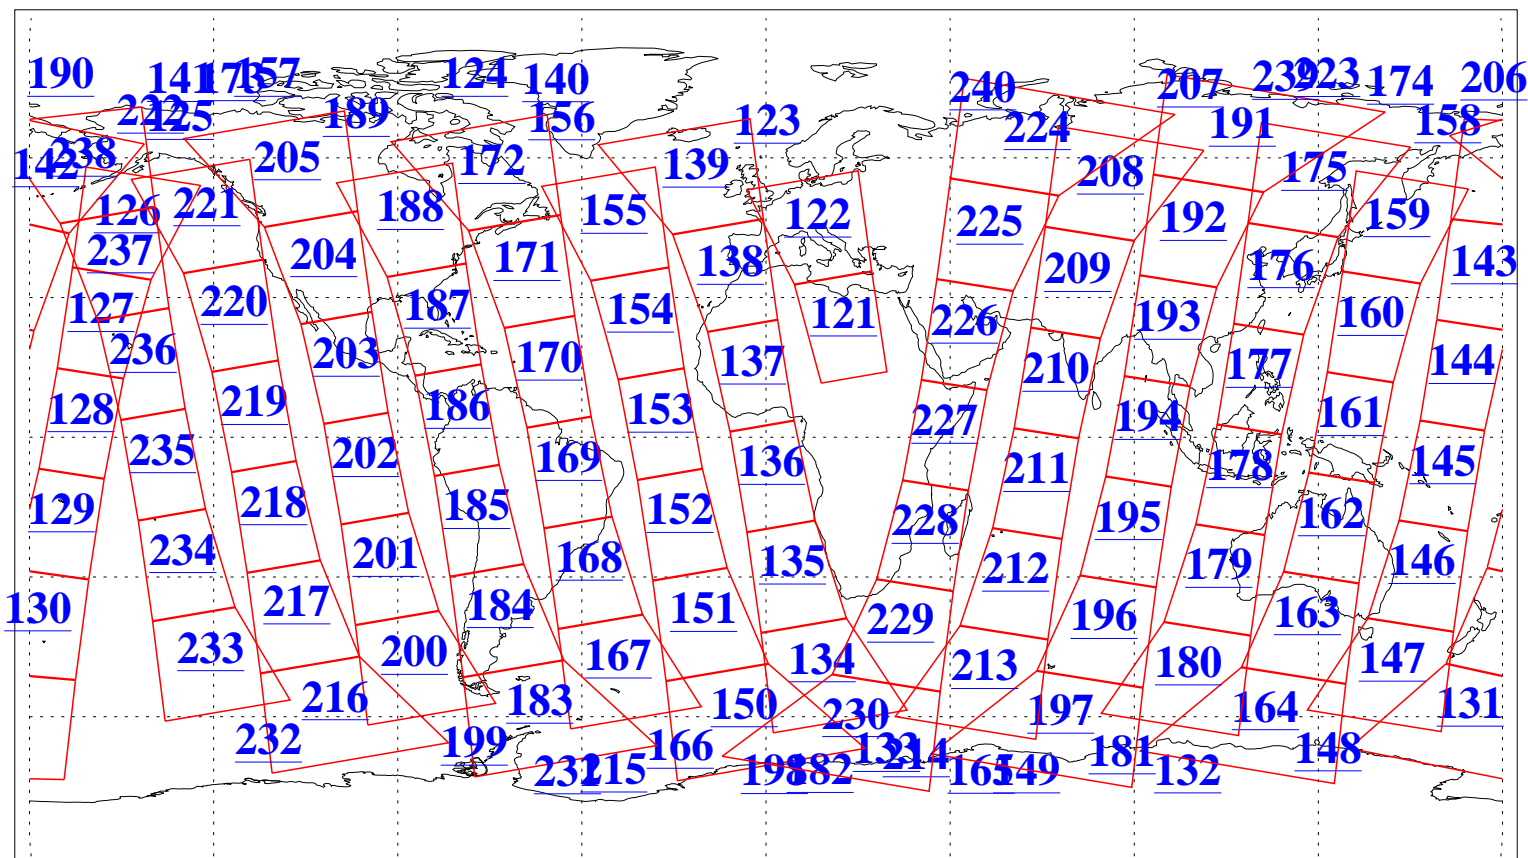

L1B Availability
AMSU Granules: 240
HSB Granules: 0
AIRS Granules: 240

14 Aug 2009
DoY 226
Aqua Day 2659
Granules: 1 to 120

Granules: 121 to 240

Legend: AMSU Available, HSB Available, AIRS Available

L1B Availability
AMSU Granules: 240
HSB Granules: 0
AIRS Granules: 240

14 Aug 2009
DoY 226
Aqua Day 2659

Ascending Granules

Descending Granules

Legend: AMSU Available, HSB Available, AIRS Available

L1B Availability
 AMSU Granules: 240
 HSB Granules: 0
 AIRS Granules: 240

14 Aug 2009
 DoY 226
 Aqua Day 2659