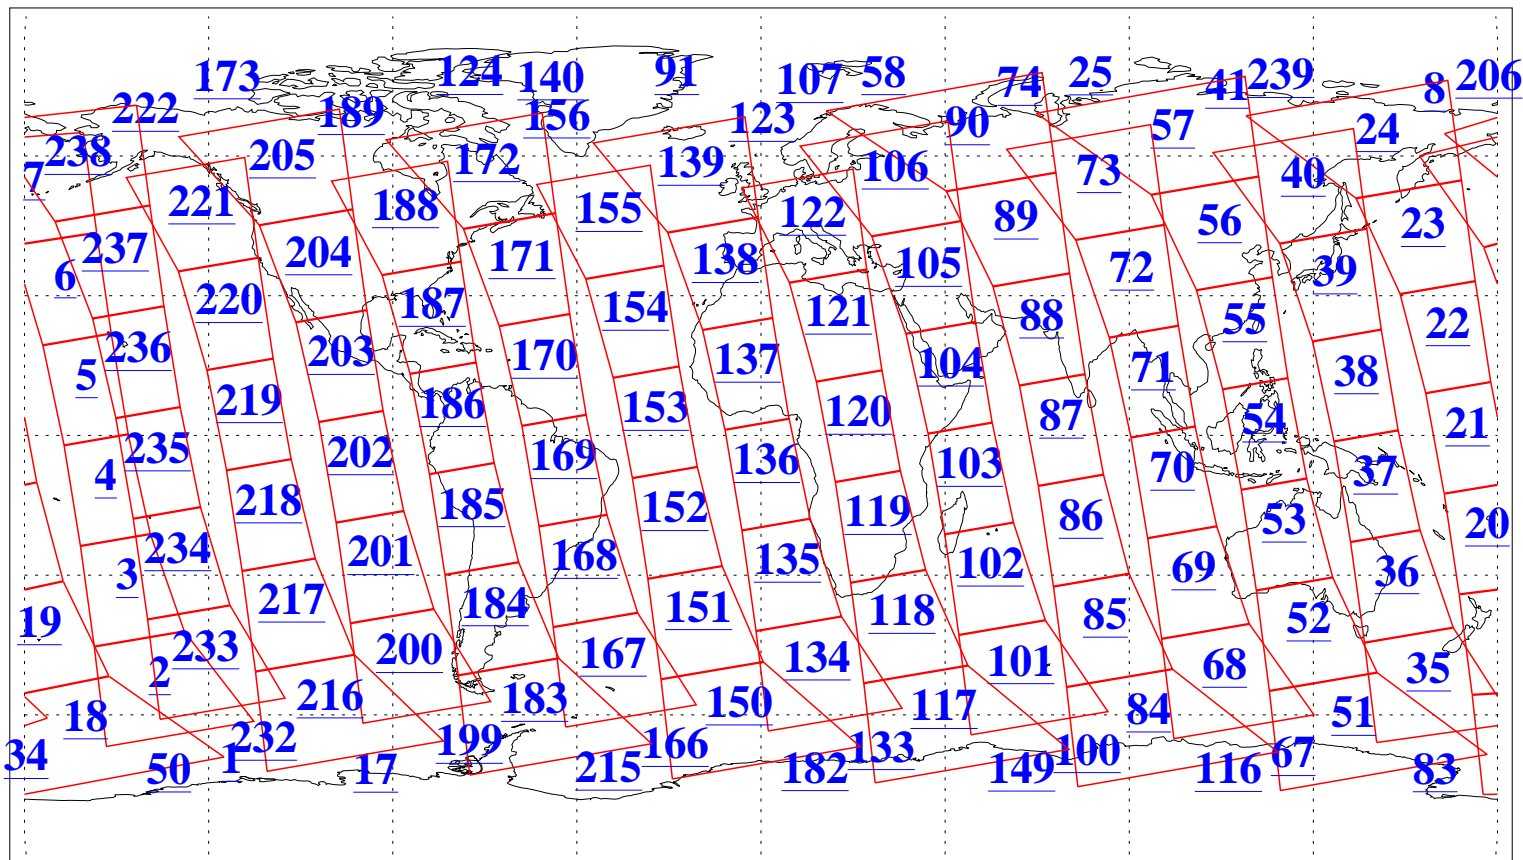

L1B Availability
AMSU Granules: 240
HSB Granules: 0
AIRS Granules: 240

14 Aug 2009
DoY 226
Aqua Day 2659
Granules: 1 to 120

Granules: 121 to 240

Legend: AMSU Available, HSB Available, AIRS Available

L1B Availability
AMSU Granules: 240
HSB Granules: 0
AIRS Granules: 240

14 Aug 2009
DoY 226
Aqua Day 2659

Ascending Granules

Descending Granules

Legend: AMSU Available, HSB Available, AIRS Available

L1B Availability
 AMSU Granules: 240
 HSB Granules: 0
 AIRS Granules: 240

14 Aug 2009
 DoY 226
 Aqua Day 2659

Northern Hemisphere Granules

Southern Hemisphere Granules

Legend: AMSU Available, HSB Available, AIRS Available