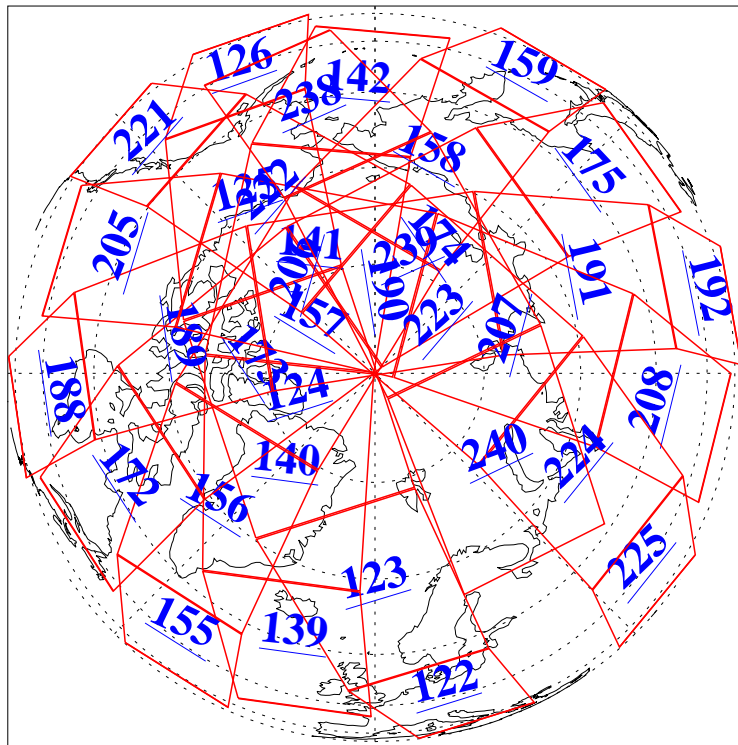

L1B Availability
AMSU Granules: 240
HSB Granules: 0
AIRS Granules: 240

14 Aug 2009
DoY 226
Aqua Day 2659
Granules: 1 to 120

Granules: 121 to 240

Legend: AMSU Available, HSB Available, AIRS Available

L1B Availability
AMSU Granules: 240
HSB Granules: 0
AIRS Granules: 240

14 Aug 2009
DoY 226
Aqua Day 2659

Ascending Granules

Descending Granules

Legend: AMSU Available, HSB Available, AIRS Available

L1B Availability
 AMSU Granules: 240
 HSB Granules: 0
 AIRS Granules: 240

14 Aug 2009
 DoY 226
 Aqua Day 2659

Northern Hemisphere Granules

Southern Hemisphere Granules

Legend: AMSU Available, HSB Available, AIRS Available