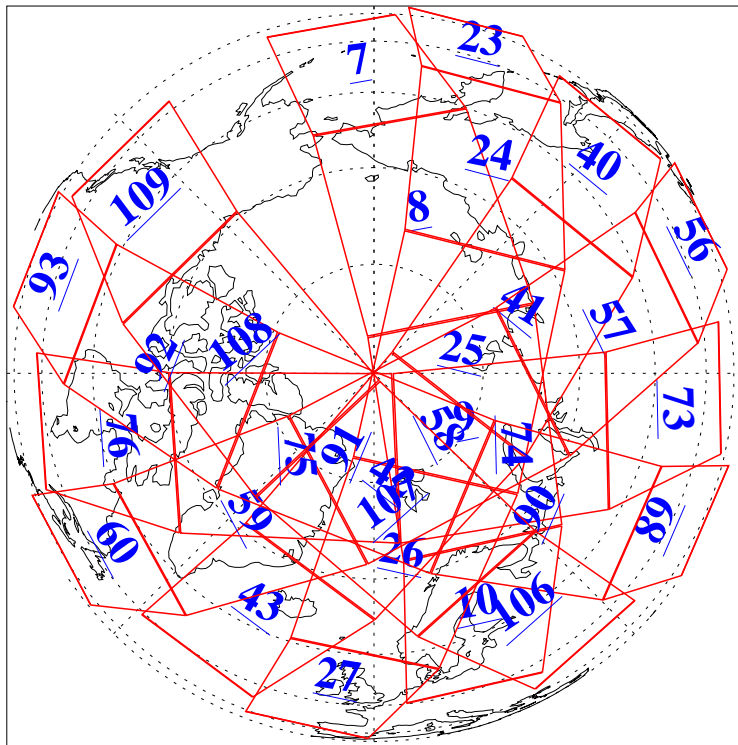

L1B Availability
AMSU Granules: 240
HSB Granules: 0
AIRS Granules: 240

14 Aug 2009
DoY 226
Aqua Day 2659
Granules: 1 to 120

Granules: 121 to 240

Legend: AMSU Available, HSB Available, AIRS Available

L1B Availability
AMSU Granules: 240
HSB Granules: 0
AIRS Granules: 240

14 Aug 2009
DoY 226
Aqua Day 2659

Ascending Granules

Descending Granules

Legend: AMSU Available, HSB Available, AIRS Available

L1B Availability
 AMSU Granules: 240
 HSB Granules: 0
 AIRS Granules: 240

14 Aug 2009
 DoY 226
 Aqua Day 2659

Northern Hemisphere Granules

Southern Hemisphere Granules

Legend: AMSU Available, HSB Available, AIRS Available