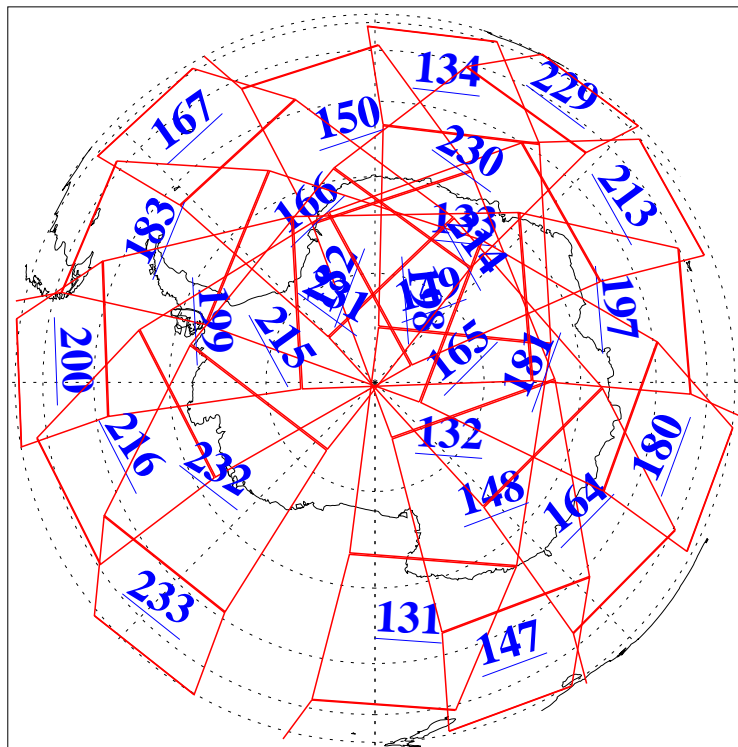

L1B Availability
AMSU Granules: 240
HSB Granules: 0
AIRS Granules: 240

14 Aug 2009
DoY 226
Aqua Day 2659
Granules: 1 to 120

Granules: 121 to 240

Legend: AMSU Available, HSB Available, AIRS Available

L1B Availability
AMSU Granules: 240
HSB Granules: 0
AIRS Granules: 240

14 Aug 2009
DoY 226
Aqua Day 2659

Ascending Granules

Descending Granules

Legend: AMSU Available, HSB Available, AIRS Available

L1B Availability
 AMSU Granules: 240
 HSB Granules: 0
 AIRS Granules: 240

14 Aug 2009
 DoY 226
 Aqua Day 2659

Northern Hemisphere Granules

Southern Hemisphere Granules

Legend: AMSU Available, HSB Available, AIRS Available