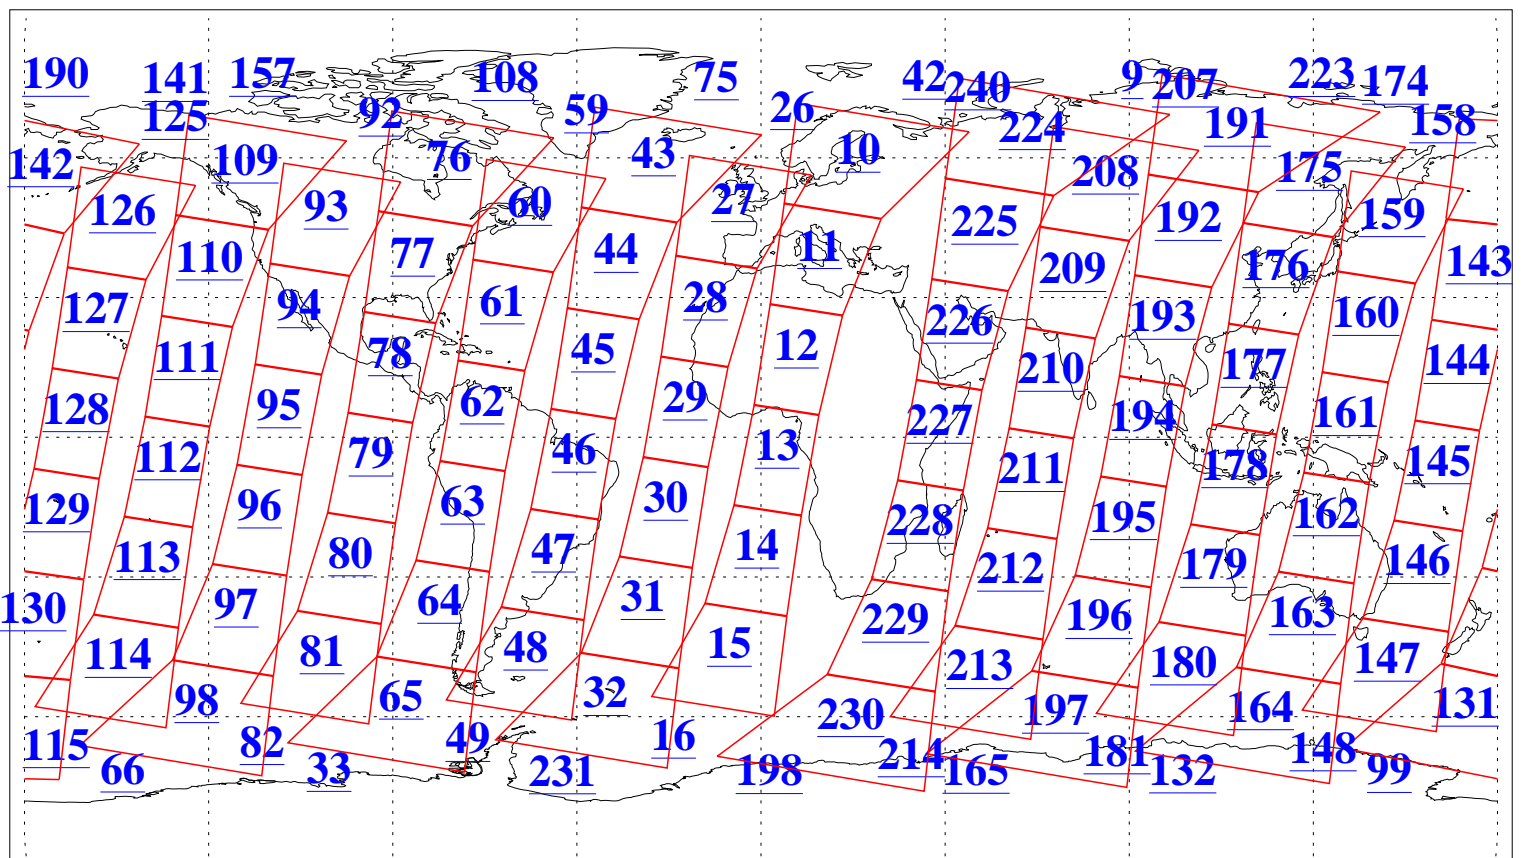

L1B Availability
AMSU Granules: 240
HSB Granules: 0
AIRS Granules: 240

14 Aug 2009
DoY 226
Aqua Day 2659
Granules: 1 to 120

Granules: 121 to 240

Legend: AMSU Available, HSB Available, AIRS Available

L1B Availability
AMSU Granules: 240
HSB Granules: 0
AIRS Granules: 240

14 Aug 2009
DoY 226
Aqua Day 2659

Ascending Granules

Descending Granules

Legend: AMSU Available, HSB Available, AIRS Available

L1B Availability
 AMSU Granules: 240
 HSB Granules: 0
 AIRS Granules: 240

14 Aug 2009
 DoY 226
 Aqua Day 2659

Northern Hemisphere Granules

Southern Hemisphere Granules

Legend: AMSU Available, HSB Available, AIRS Available