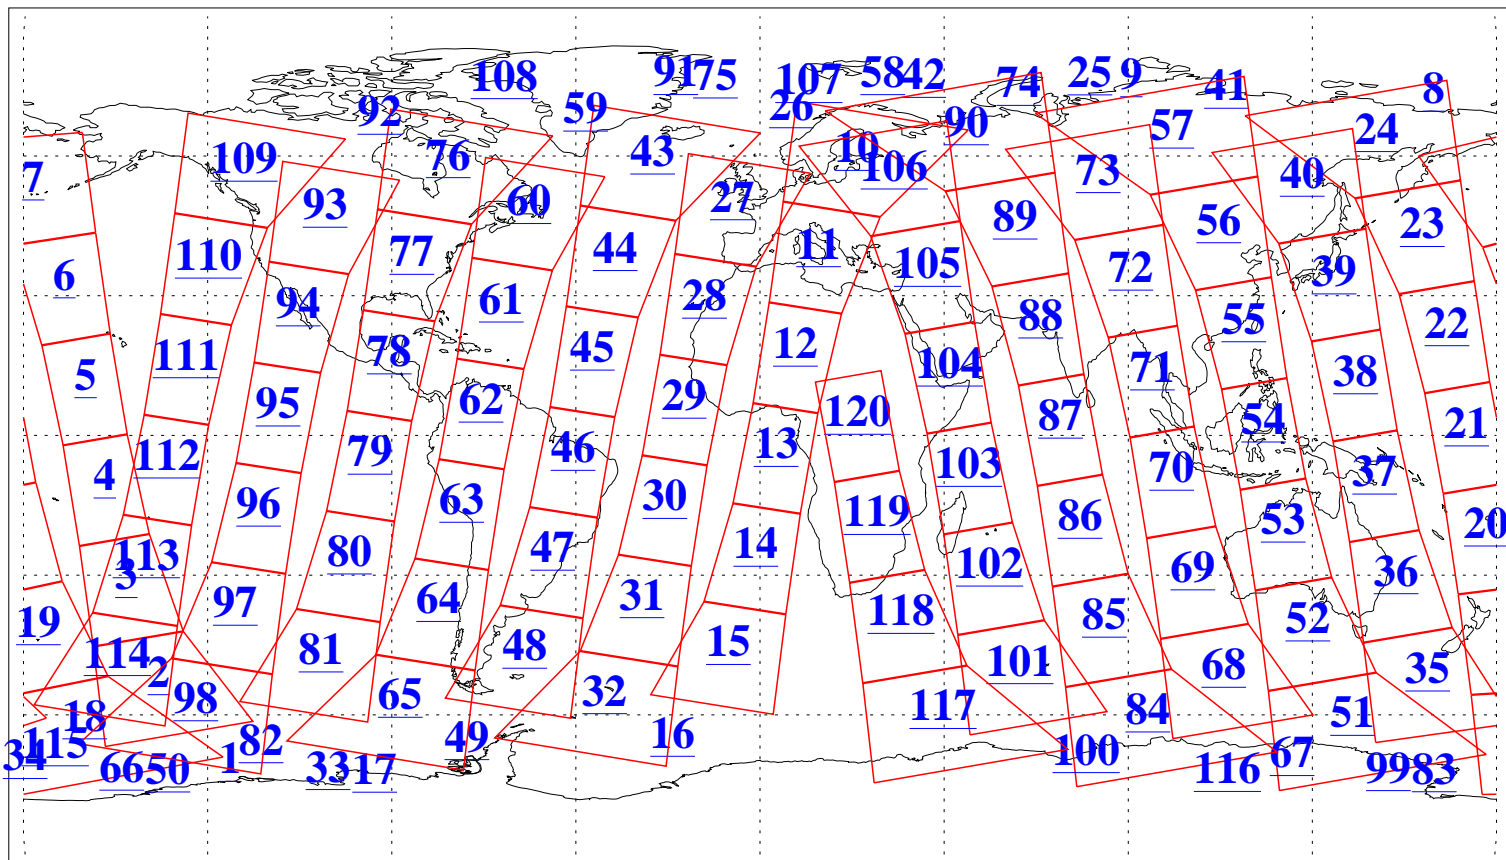

L1B Availability
AMSU Granules: 240
HSB Granules: 0
AIRS Granules: 240

14 Aug 2009
DoY 226
Aqua Day 2659
Granules: 1 to 120

Granules: 121 to 240

Legend: AMSU Available, HSB Available, AIRS Available

L1B Availability
AMSU Granules: 240
HSB Granules: 0
AIRS Granules: 240

14 Aug 2009
DoY 226
Aqua Day 2659

Ascending Granules

Descending Granules

Legend: AMSU Available, HSB Available, AIRS Available

L1B Availability
 AMSU Granules: 240
 HSB Granules: 0
 AIRS Granules: 240

14 Aug 2009
 DoY 226
 Aqua Day 2659

Northern Hemisphere Granules

Southern Hemisphere Granules

Legend: AMSU Available, HSB Available, AIRS Available