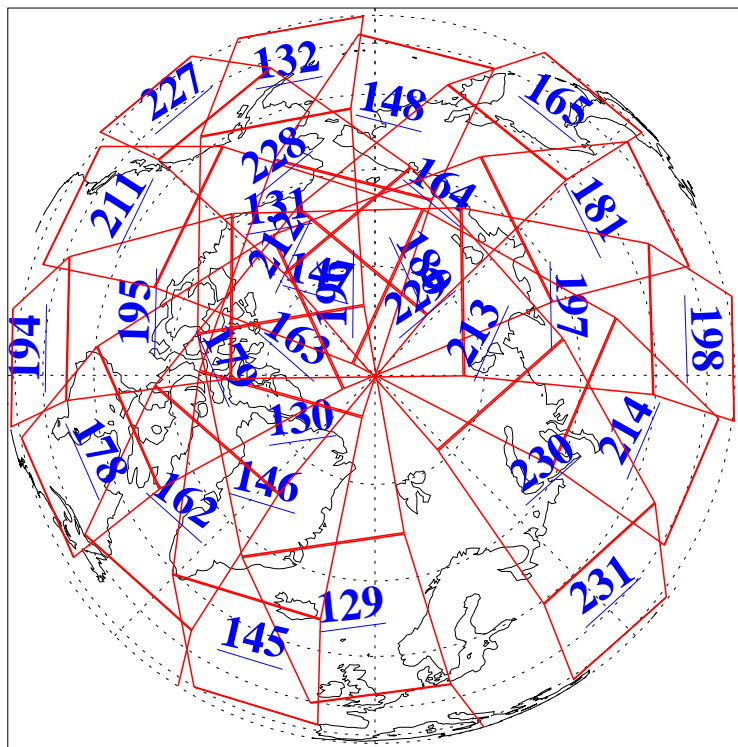

L1B Availability
AMSU Granules: 240
HSB Granules: 0
AIRS Granules: 240

8 Aug 2009
DoY 220
Aqua Day 2653
Granules: 1 to 120

Granules: 121 to 240

Legend: AMSU Available, HSB Available, AIRS Available

L1B Availability
AMSU Granules: 240
HSB Granules: 0
AIRS Granules: 240

8 Aug 2009
DoY 220
Aqua Day 2653

Ascending Granules

Descending Granules

Legend: AMSU Available, HSB Available, AIRS Available

L1B Availability
AMSU Granules: 240
HSB Granules: 0
AIRS Granules: 240

8 Aug 2009
DoY 220
Aqua Day 2653

Northern Hemisphere Granules

Southern Hemisphere Granules

Legend: AMSU Available, HSB Available, AIRS Available