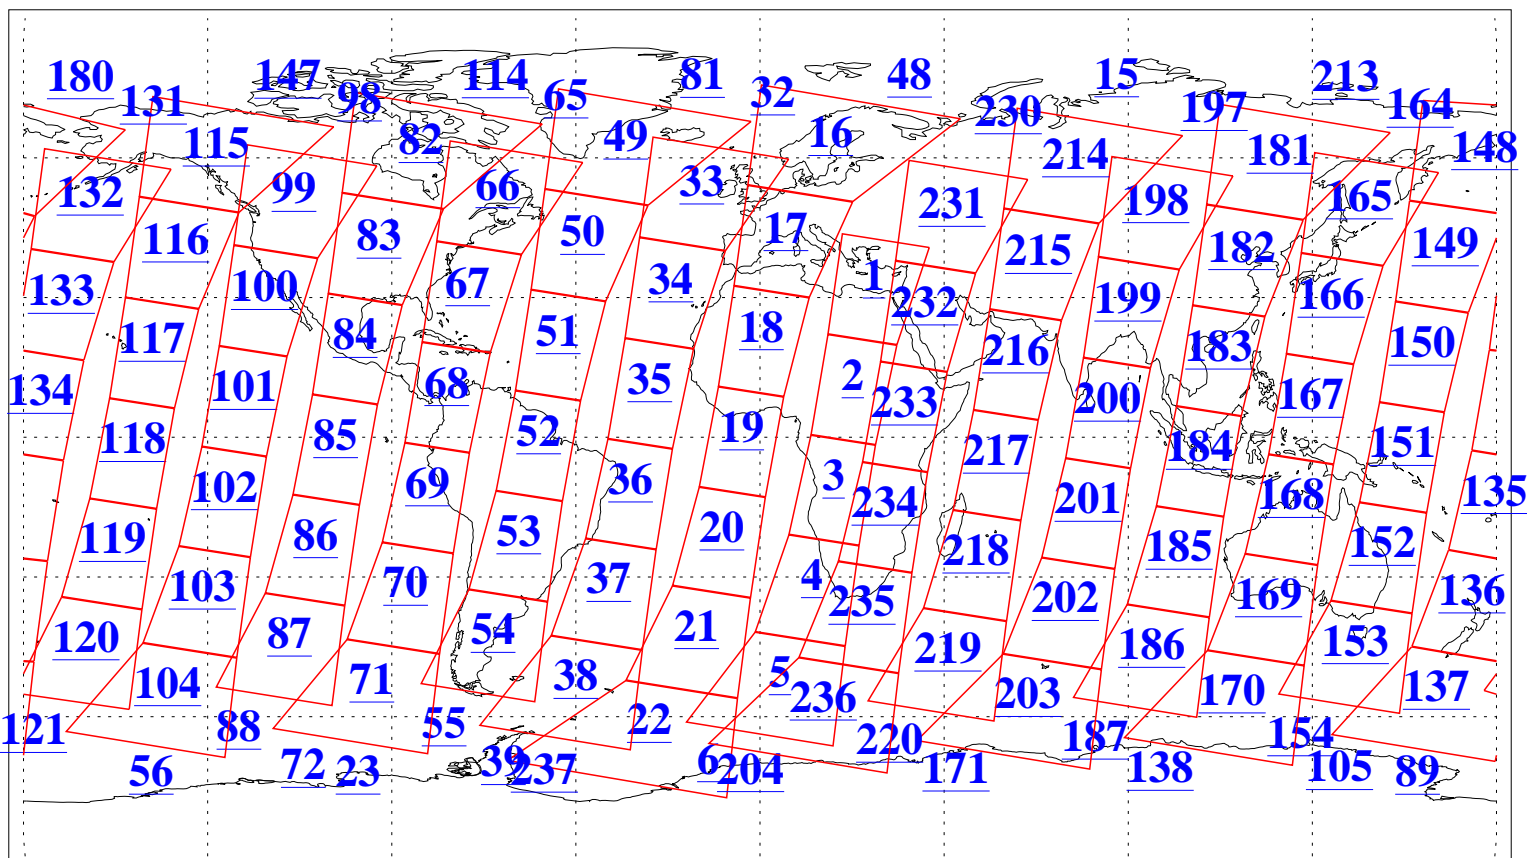

L1B Availability
AMSU Granules: 240
HSB Granules: 0
AIRS Granules: 240

8 Aug 2009
DoY 220
Aqua Day 2653
Granules: 1 to 120

Granules: 121 to 240

Legend: AMSU Available, HSB Available, AIRS Available

L1B Availability
AMSU Granules: 240
HSB Granules: 0
AIRS Granules: 240

8 Aug 2009
DoY 220
Aqua Day 2653

Ascending Granules

Descending Granules

Legend: AMSU Available, HSB Available, AIRS Available

L1B Availability
AMSU Granules: 240
HSB Granules: 0
AIRS Granules: 240

8 Aug 2009
DoY 220
Aqua Day 2653

Northern Hemisphere Granules

Southern Hemisphere Granules

Legend: AMSU Available, HSB Available, AIRS Available