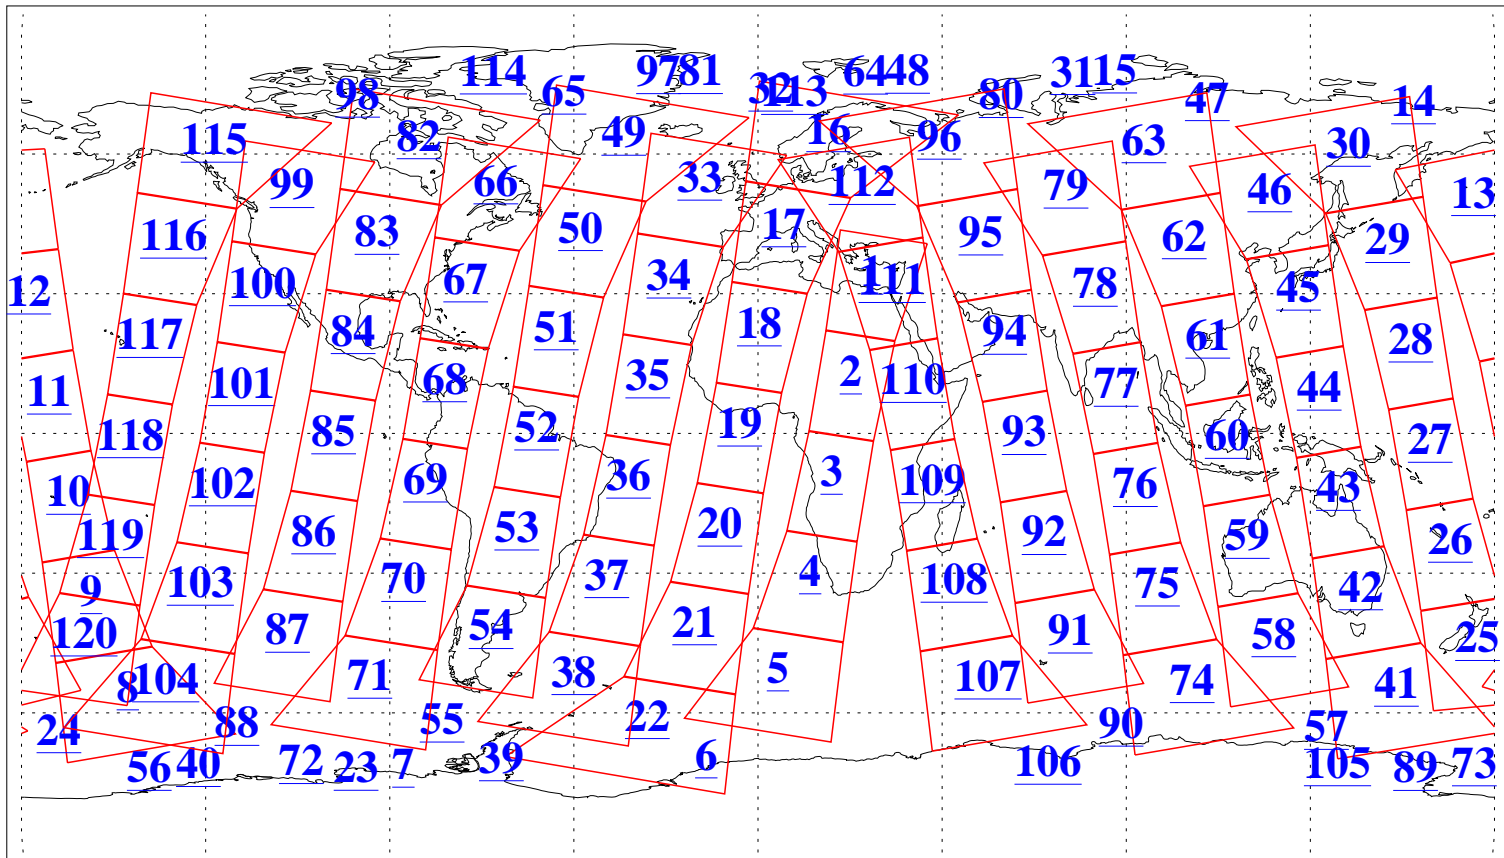

L1B Availability
AMSU Granules: 240
HSB Granules: 0
AIRS Granules: 240

8 Aug 2009
DoY 220
Aqua Day 2653
Granules: 1 to 120

Granules: 121 to 240

Legend: AMSU Available, HSB Available, AIRS Available

L1B Availability
AMSU Granules: 240
HSB Granules: 0
AIRS Granules: 240

8 Aug 2009
DoY 220
Aqua Day 2653

Ascending Granules

Descending Granules

Legend: AMSU Available, HSB Available, AIRS Available

L1B Availability
AMSU Granules: 240
HSB Granules: 0
AIRS Granules: 240

8 Aug 2009
DoY 220
Aqua Day 2653

Northern Hemisphere Granules

Southern Hemisphere Granules

Legend: AMSU Available, HSB Available, AIRS Available