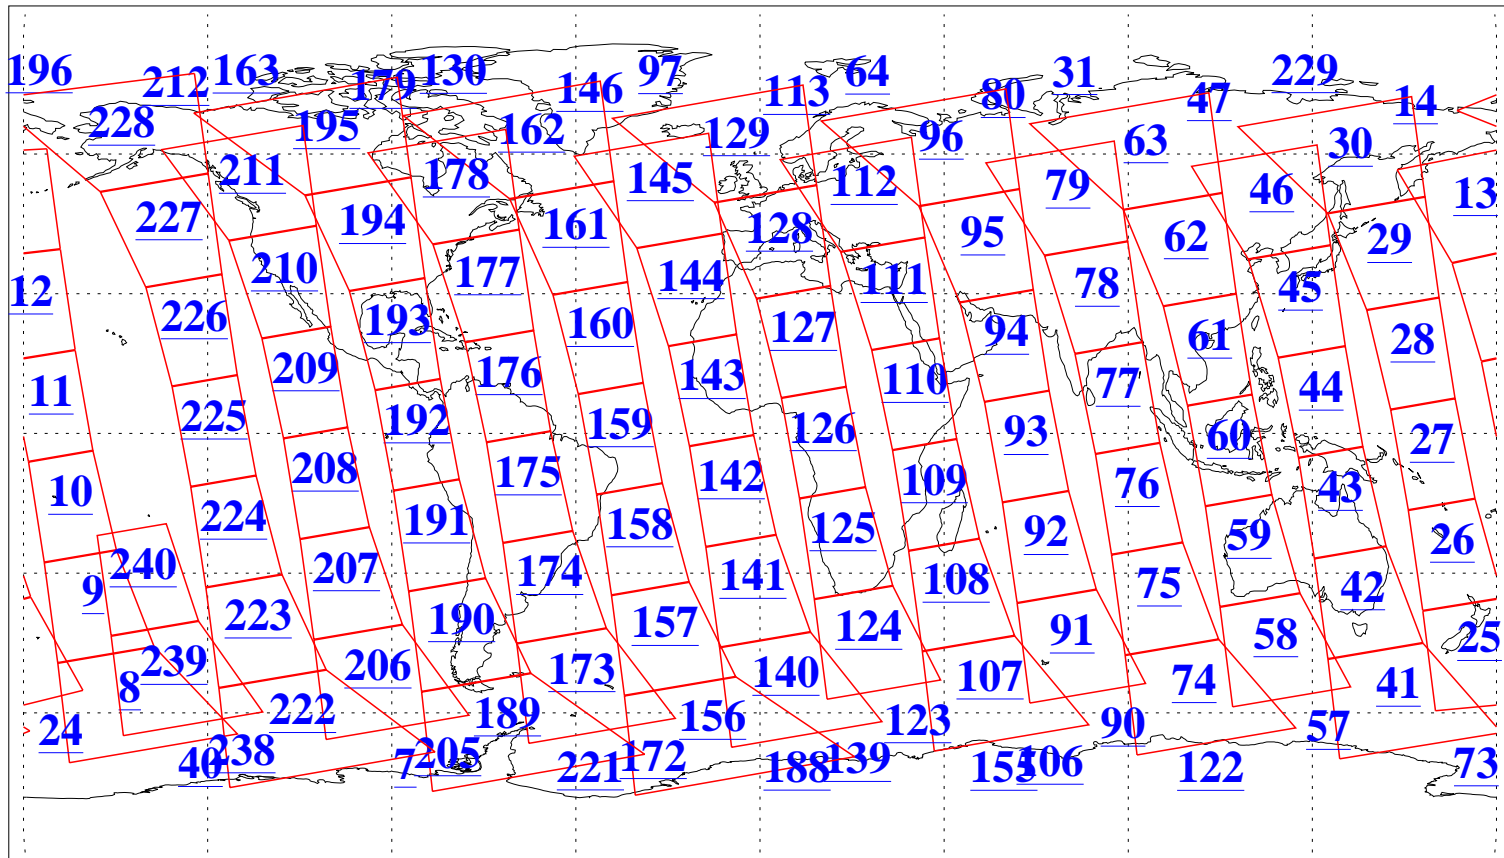

L1B Availability
AMSU Granules: 240
HSB Granules: 0
AIRS Granules: 240

8 Aug 2009
DoY 220
Aqua Day 2653
Granules: 1 to 120

Granules: 121 to 240

Legend: AMSU Available, HSB Available, AIRS Available

L1B Availability
AMSU Granules: 240
HSB Granules: 0
AIRS Granules: 240

8 Aug 2009
DoY 220
Aqua Day 2653

Ascending Granules

Descending Granules

Legend: AMSU Available, HSB Available, AIRS Available

L1B Availability
AMSU Granules: 240
HSB Granules: 0
AIRS Granules: 240

8 Aug 2009
DoY 220
Aqua Day 2653

Northern Hemisphere Granules

Southern Hemisphere Granules

Legend: AMSU Available, HSB Available, AIRS Available