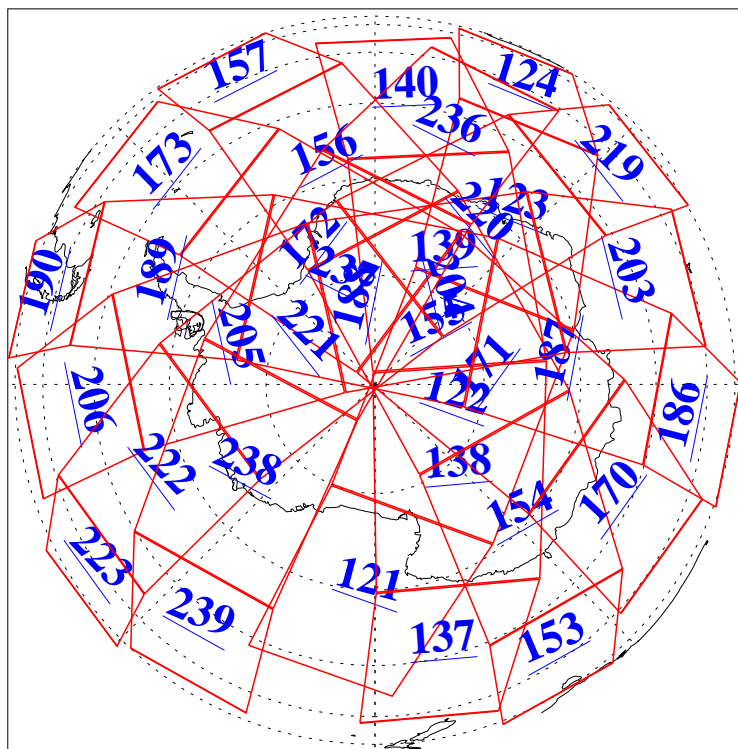

L1B Availability
AMSU Granules: 240
HSB Granules: 0
AIRS Granules: 240

8 Aug 2009
DoY 220
Aqua Day 2653
Granules: 1 to 120

Granules: 121 to 240

Legend: AMSU Available, HSB Available, AIRS Available

L1B Availability
AMSU Granules: 240
HSB Granules: 0
AIRS Granules: 240

8 Aug 2009
DoY 220
Aqua Day 2653

Ascending Granules

Descending Granules

Legend: AMSU Available, HSB Available, AIRS Available

L1B Availability
AMSU Granules: 240
HSB Granules: 0
AIRS Granules: 240

8 Aug 2009
DoY 220
Aqua Day 2653

Northern Hemisphere Granules

Southern Hemisphere Granules

Legend: AMSU Available, HSB Available, AIRS Available