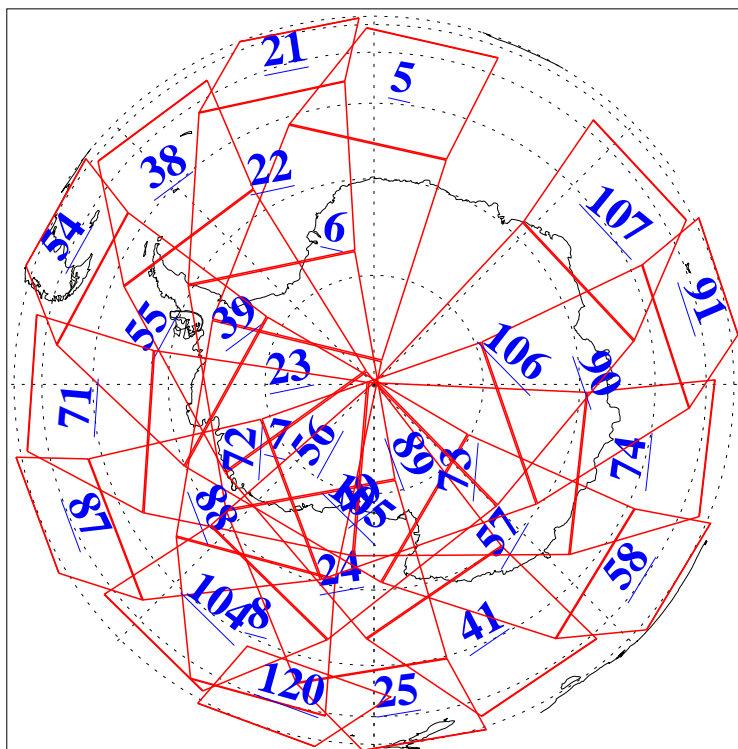

L1B Availability
AMSU Granules: 240
HSB Granules: 0
AIRS Granules: 240

8 Aug 2009
DoY 220
Aqua Day 2653
Granules: 1 to 120

Granules: 121 to 240

Legend: AMSU Available, HSB Available, AIRS Available

L1B Availability
AMSU Granules: 240
HSB Granules: 0
AIRS Granules: 240

8 Aug 2009
DoY 220
Aqua Day 2653

Ascending Granules

Descending Granules

Legend: AMSU Available, HSB Available, AIRS Available

L1B Availability
AMSU Granules: 240
HSB Granules: 0
AIRS Granules: 240

8 Aug 2009
DoY 220
Aqua Day 2653

Northern Hemisphere Granules

Southern Hemisphere Granules

Legend: AMSU Available, HSB Available, AIRS Available