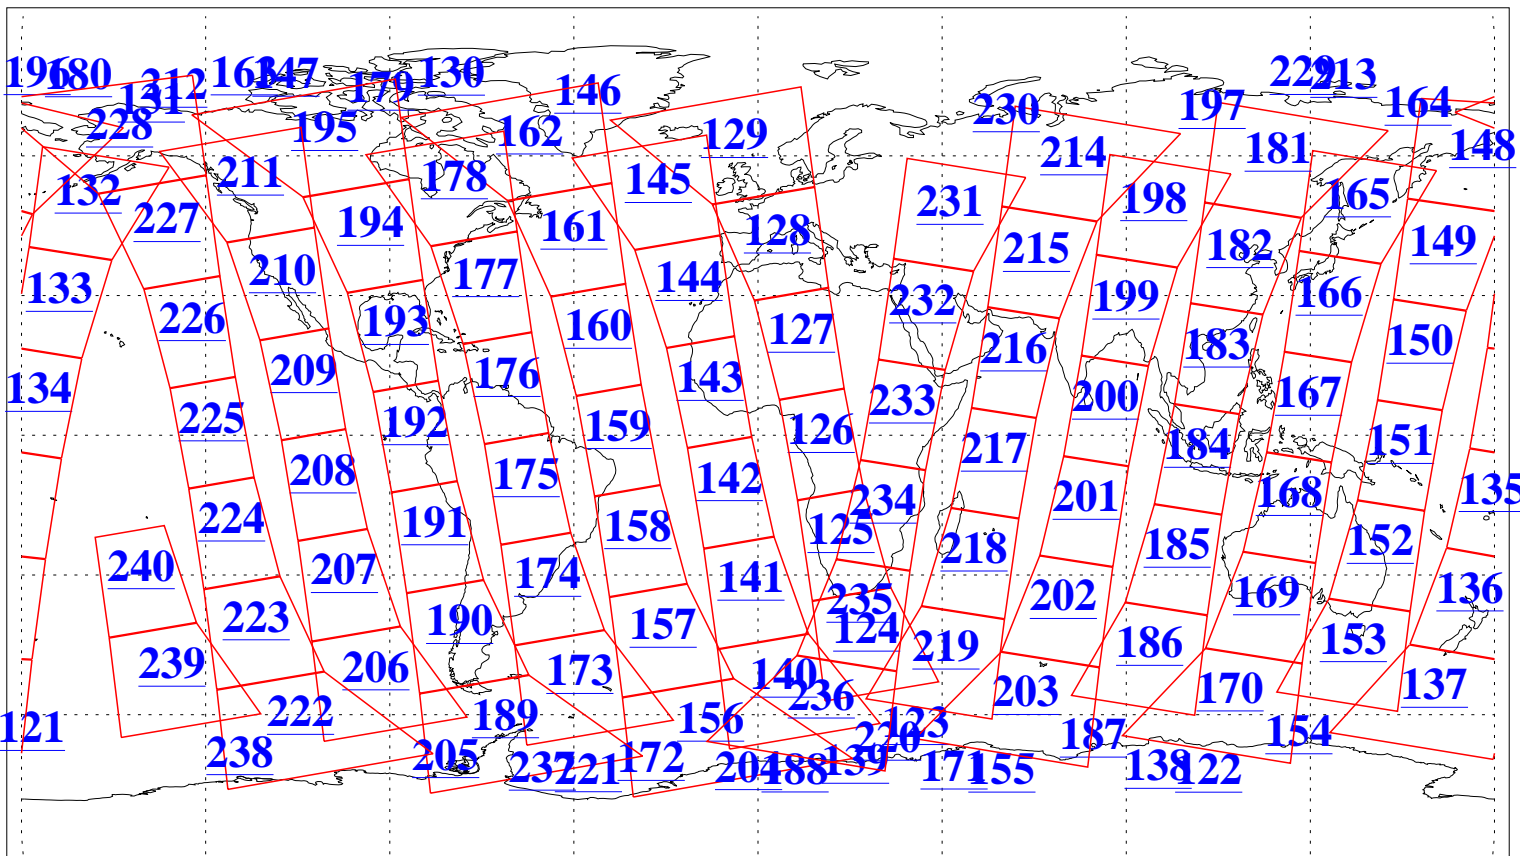

L1B Availability
AMSU Granules: 240
HSB Granules: 0
AIRS Granules: 240

8 Aug 2009
DoY 220
Aqua Day 2653
Granules: 1 to 120

Granules: 121 to 240

Legend: AMSU Available, HSB Available, AIRS Available

L1B Availability
AMSU Granules: 240
HSB Granules: 0
AIRS Granules: 240

8 Aug 2009
DoY 220
Aqua Day 2653

Ascending Granules

Descending Granules

Legend: AMSU Available, HSB Available, AIRS Available

L1B Availability
AMSU Granules: 240
HSB Granules: 0
AIRS Granules: 240

8 Aug 2009
DoY 220
Aqua Day 2653

Northern Hemisphere Granules

Southern Hemisphere Granules

Legend: AMSU Available, HSB Available, AIRS Available