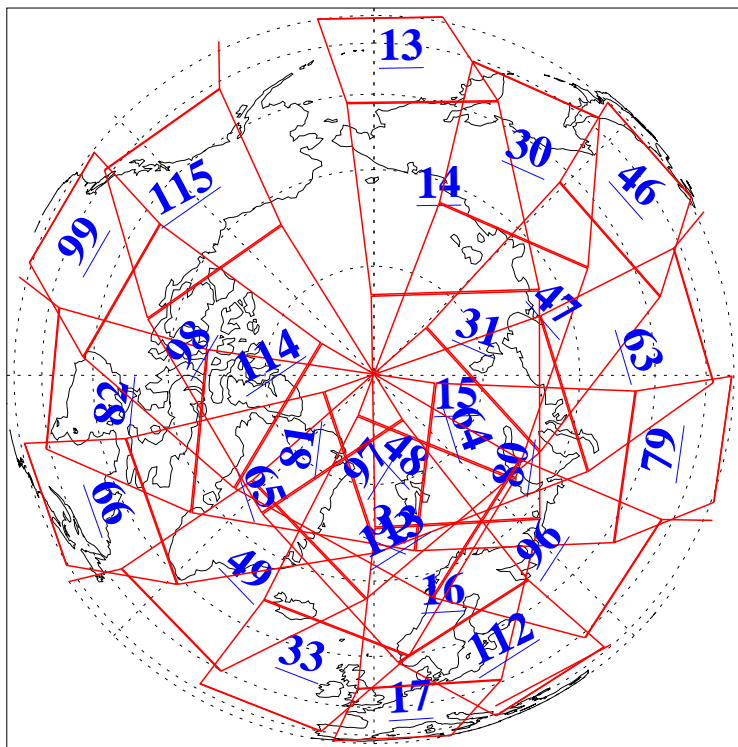

L1B Availability
AMSU Granules: 240
HSB Granules: 0
AIRS Granules: 240

8 Aug 2009
DoY 220
Aqua Day 2653
Granules: 1 to 120

Granules: 121 to 240

Legend: AMSU Available, HSB Available, AIRS Available

L1B Availability
AMSU Granules: 240
HSB Granules: 0
AIRS Granules: 240

8 Aug 2009
DoY 220
Aqua Day 2653

Ascending Granules

Descending Granules

Legend: AMSU Available, HSB Available, AIRS Available

L1B Availability
AMSU Granules: 240
HSB Granules: 0
AIRS Granules: 240

8 Aug 2009
DoY 220
Aqua Day 2653

Northern Hemisphere Granules

Southern Hemisphere Granules

Legend: AMSU Available, HSB Available, AIRS Available