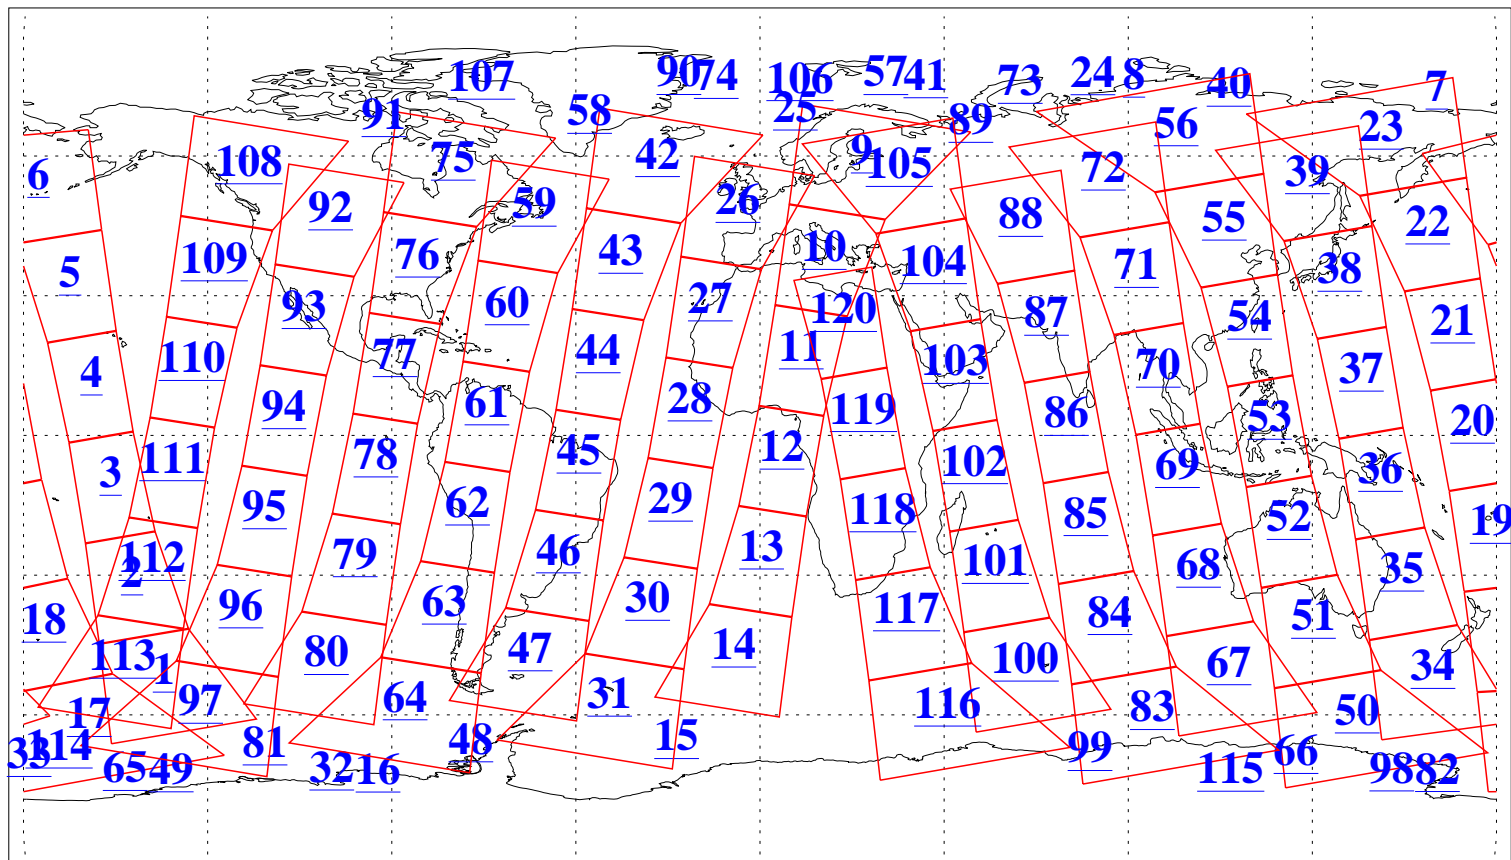

L1B Availability
AMSU Granules: 240
HSB Granules: 0
AIRS Granules: 240

7 Aug 2009
DoY 219
Aqua Day 2652
Granules: 1 to 120

Granules: 121 to 240

Legend: AMSU Available, HSB Available, AIRS Available

L1B Availability
AMSU Granules: 240
HSB Granules: 0
AIRS Granules: 240

7 Aug 2009
DoY 219
Aqua Day 2652

Ascending Granules

Descending Granules

Legend: AMSU Available, HSB Available, AIRS Available

L1B Availability
 AMSU Granules: 240
 HSB Granules: 0
 AIRS Granules: 240

7 Aug 2009
 DoY 219
 Aqua Day 2652

Northern Hemisphere Granules

Southern Hemisphere Granules

Legend: AMSU Available, *HSB Available*, **AIRS Available**