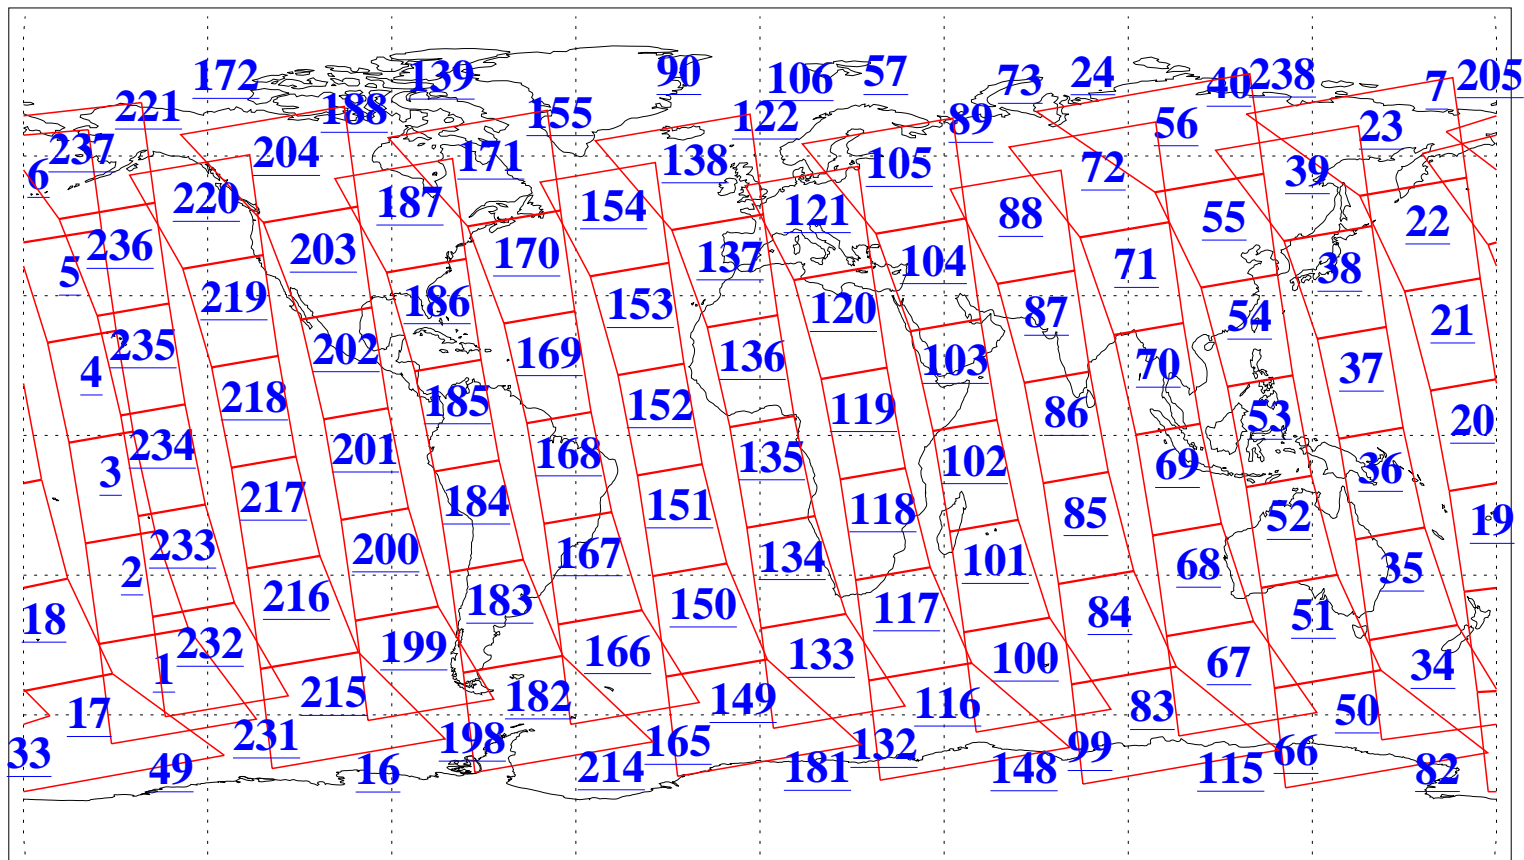

L1B Availability
AMSU Granules: 240
HSB Granules: 0
AIRS Granules: 240

7 Aug 2009
DoY 219
Aqua Day 2652
Granules: 1 to 120

Granules: 121 to 240

Legend: AMSU Available, HSB Available, AIRS Available

L1B Availability
AMSU Granules: 240
HSB Granules: 0
AIRS Granules: 240

7 Aug 2009
DoY 219
Aqua Day 2652

Ascending Granules

Descending Granules

Legend: AMSU Available, HSB Available, AIRS Available

L1B Availability
 AMSU Granules: 240
 HSB Granules: 0
 AIRS Granules: 240

7 Aug 2009
 DoY 219
 Aqua Day 2652

Northern Hemisphere Granules

Southern Hemisphere Granules

Legend: AMSU Available, *HSB Available*, **AIRS Available**