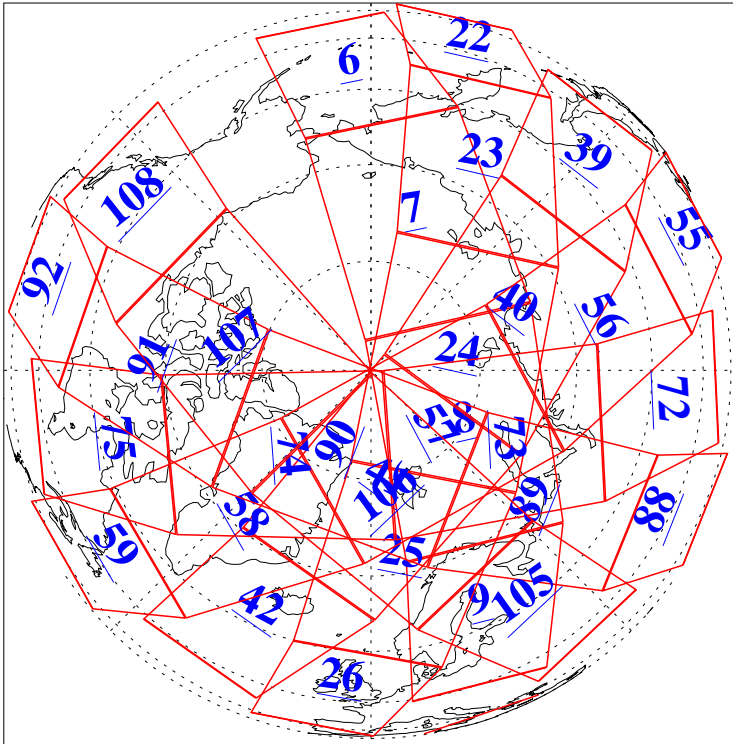

L1B Availability
AMSU Granules: 240
HSB Granules: 0
AIRS Granules: 240

7 Aug 2009
DoY 219
Aqua Day 2652
Granules: 1 to 120

Granules: 121 to 240

Legend: AMSU Available, HSB Available, AIRS Available

L1B Availability
AMSU Granules: 240
HSB Granules: 0
AIRS Granules: 240

7 Aug 2009
DoY 219
Aqua Day 2652

Ascending Granules

Descending Granules

Legend: AMSU Available, HSB Available, AIRS Available

L1B Availability
 AMSU Granules: 240
 HSB Granules: 0
 AIRS Granules: 240

7 Aug 2009
 DoY 219
 Aqua Day 2652

Northern Hemisphere Granules

Southern Hemisphere Granules

Legend: AMSU Available, *HSB Available*, **AIRS Available**