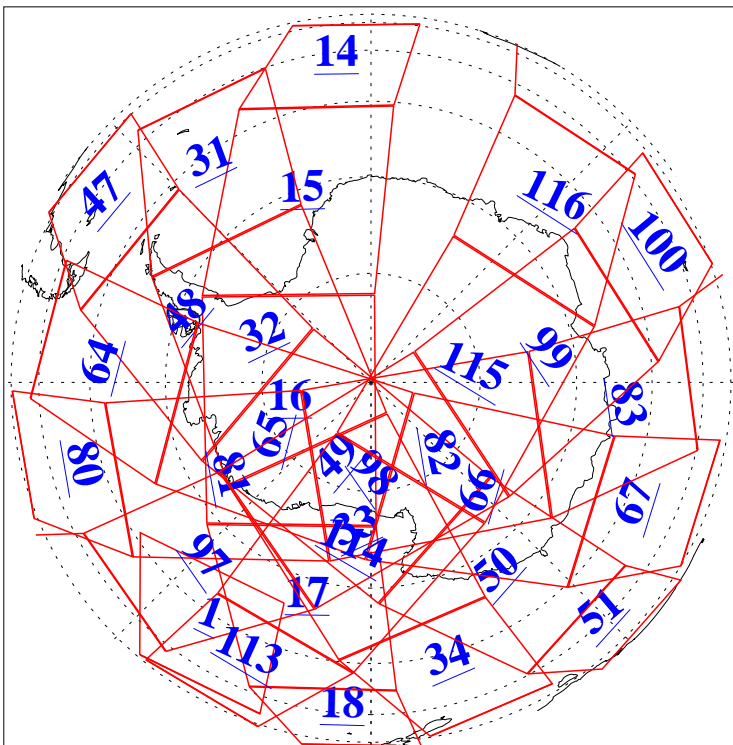

L1B Availability
AMSU Granules: 240
HSB Granules: 0
AIRS Granules: 240

7 Aug 2009
DoY 219
Aqua Day 2652
Granules: 1 to 120

Granules: 121 to 240

Legend: AMSU Available, HSB Available, AIRS Available

L1B Availability
AMSU Granules: 240
HSB Granules: 0
AIRS Granules: 240

7 Aug 2009
DoY 219
Aqua Day 2652

Ascending Granules

Descending Granules

Legend: AMSU Available, HSB Available, AIRS Available

L1B Availability
 AMSU Granules: 240
 HSB Granules: 0
 AIRS Granules: 240

7 Aug 2009
 DoY 219
 Aqua Day 2652

Northern Hemisphere Granules

Southern Hemisphere Granules

Legend: AMSU Available, *HSB Available*, **AIRS Available**