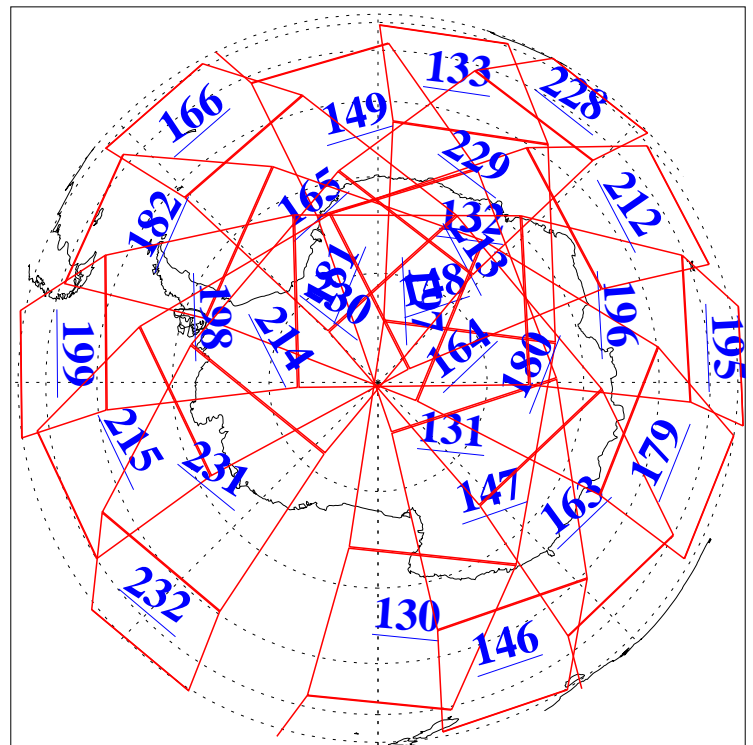

L1B Availability
AMSU Granules: 240
HSB Granules: 0
AIRS Granules: 240

7 Aug 2009
DoY 219
Aqua Day 2652
Granules: 1 to 120

Granules: 121 to 240

Legend: AMSU Available, HSB Available, AIRS Available

L1B Availability
AMSU Granules: 240
HSB Granules: 0
AIRS Granules: 240

7 Aug 2009
DoY 219
Aqua Day 2652

Ascending Granules

Descending Granules

Legend: AMSU Available, HSB Available, AIRS Available

L1B Availability
 AMSU Granules: 240
 HSB Granules: 0
 AIRS Granules: 240

7 Aug 2009
 DoY 219
 Aqua Day 2652

Northern Hemisphere Granules

Southern Hemisphere Granules

Legend: AMSU Available, *HSB Available*, **AIRS Available**