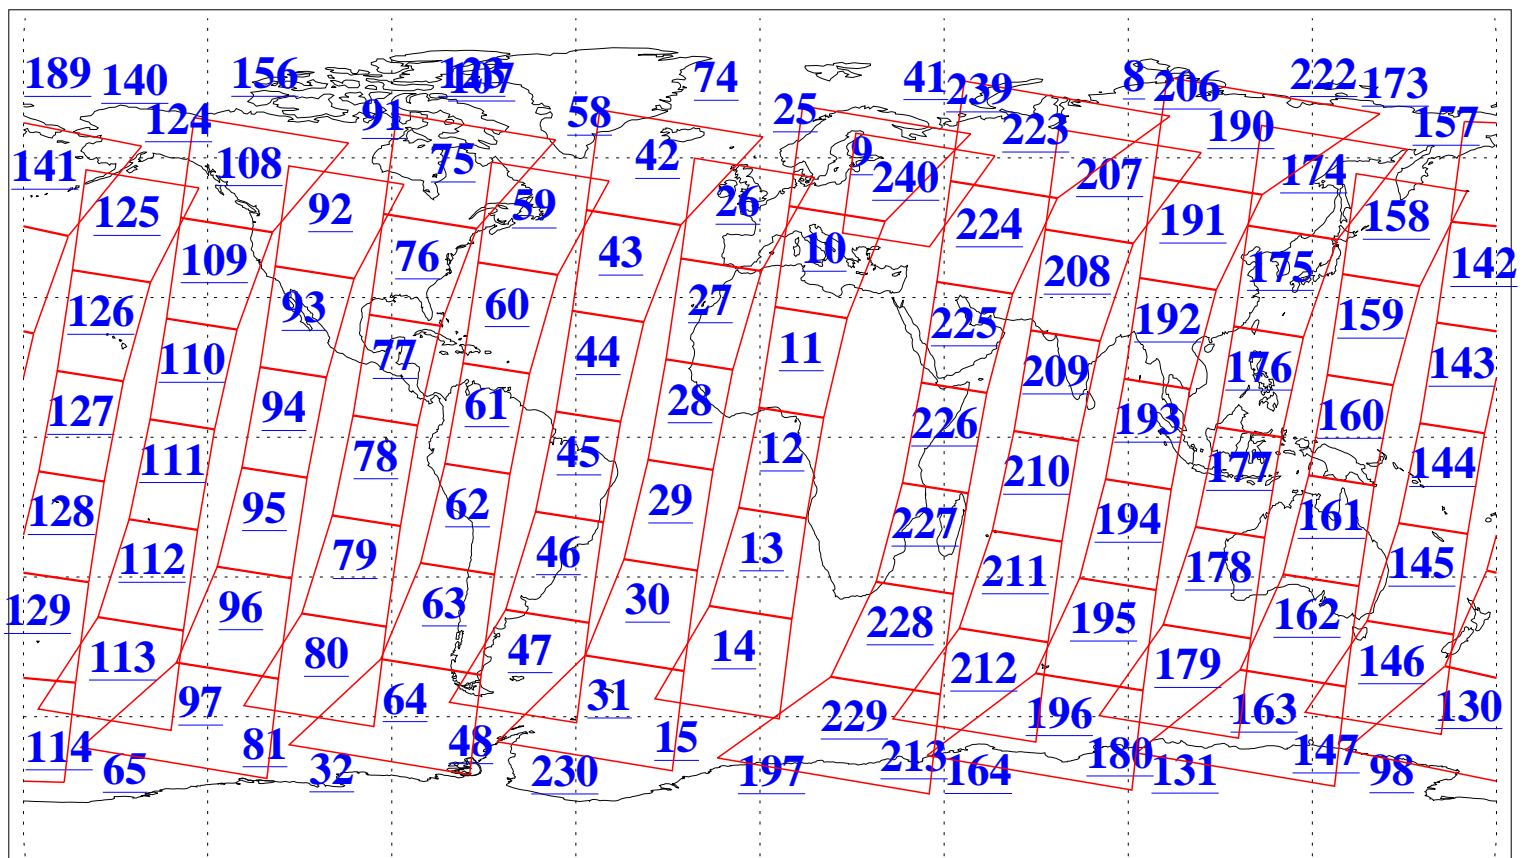

L1B Availability
AMSU Granules: 240
HSB Granules: 0
AIRS Granules: 240

7 Aug 2009
DoY 219
Aqua Day 2652
Granules: 1 to 120

Granules: 121 to 240

Legend: AMSU Available, HSB Available, AIRS Available

L1B Availability
AMSU Granules: 240
HSB Granules: 0
AIRS Granules: 240

7 Aug 2009
DoY 219
Aqua Day 2652

Ascending Granules

Descending Granules

Legend: AMSU Available, HSB Available, AIRS Available

L1B Availability
 AMSU Granules: 240
 HSB Granules: 0
 AIRS Granules: 240

7 Aug 2009
 DoY 219
 Aqua Day 2652

Northern Hemisphere Granules

Southern Hemisphere Granules

Legend: AMSU Available, *HSB Available*, **AIRS Available**