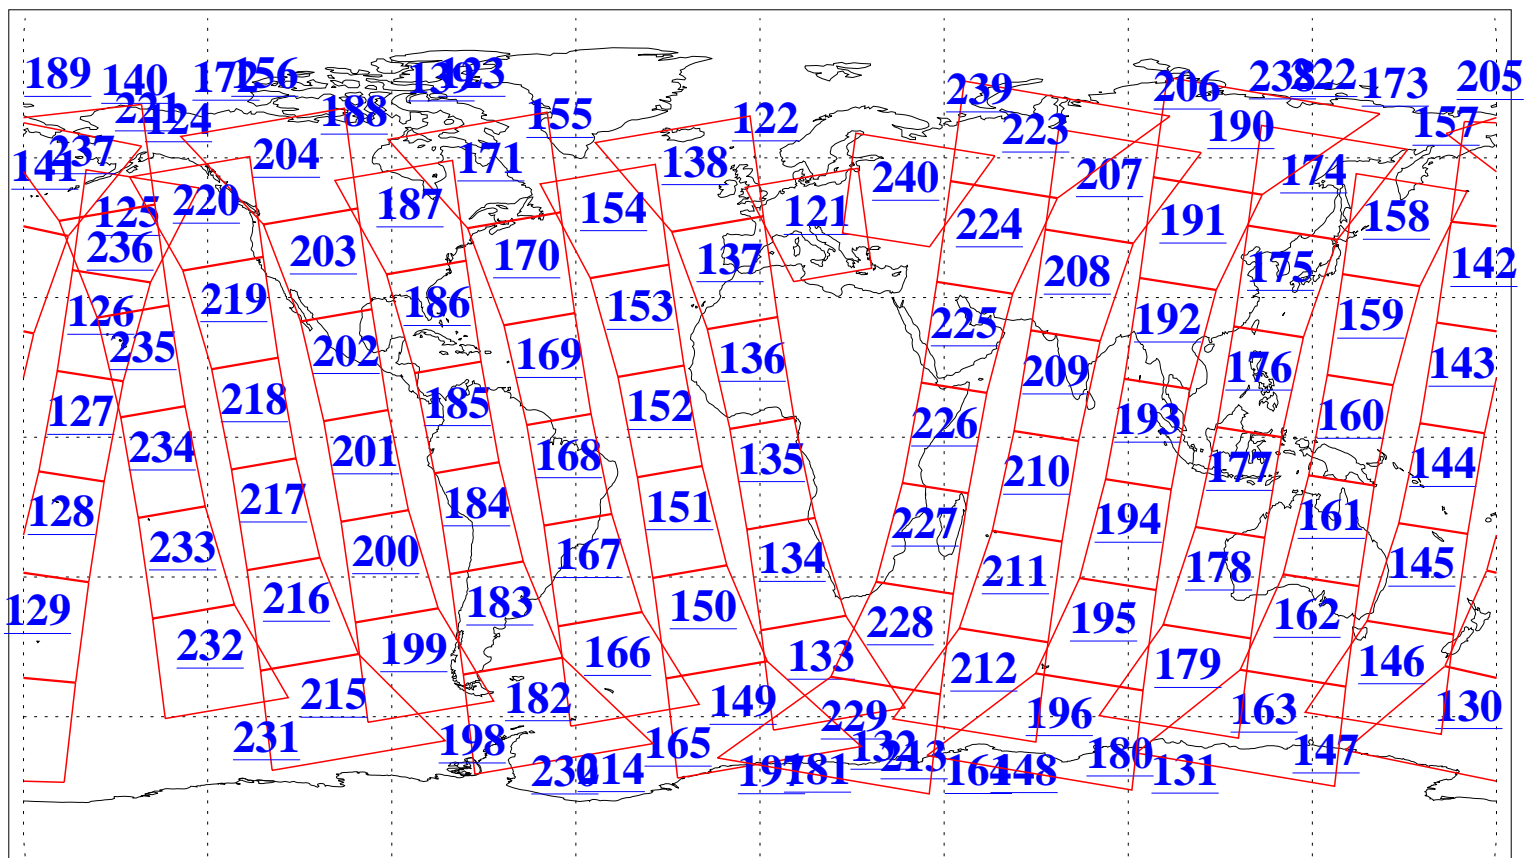

L1B Availability
AMSU Granules: 240
HSB Granules: 0
AIRS Granules: 240

7 Aug 2009
DoY 219
Aqua Day 2652
Granules: 1 to 120

Granules: 121 to 240

Legend: AMSU Available, HSB Available, AIRS Available

L1B Availability
AMSU Granules: 240
HSB Granules: 0
AIRS Granules: 240

7 Aug 2009
DoY 219
Aqua Day 2652

Ascending Granules

Descending Granules

Legend: AMSU Available, HSB Available, AIRS Available

L1B Availability
 AMSU Granules: 240
 HSB Granules: 0
 AIRS Granules: 240

7 Aug 2009
 DoY 219
 Aqua Day 2652

Northern Hemisphere Granules

Southern Hemisphere Granules

Legend: AMSU Available, *HSB Available*, **AIRS Available**