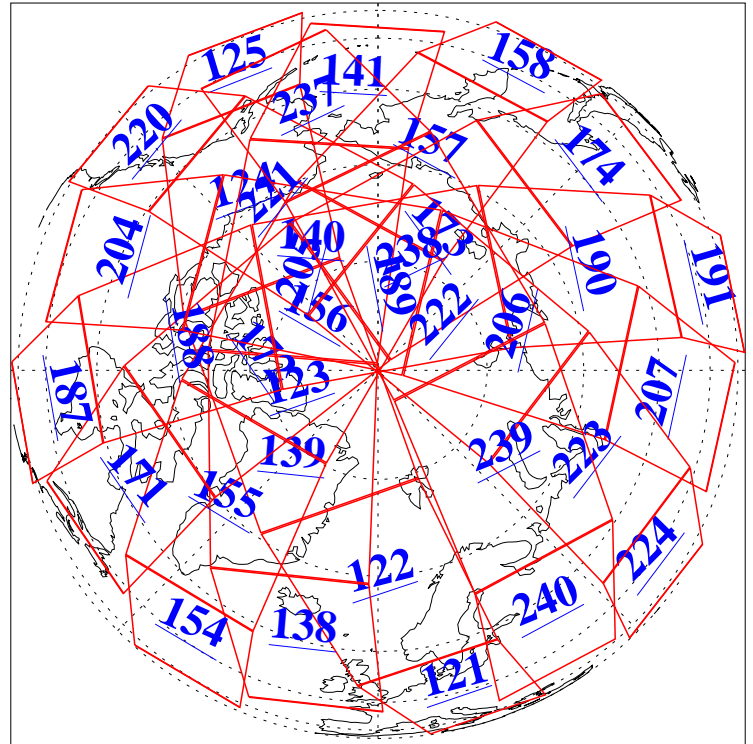

L1B Availability
AMSU Granules: 240
HSB Granules: 0
AIRS Granules: 240

7 Aug 2009
DoY 219
Aqua Day 2652
Granules: 1 to 120

Granules: 121 to 240

Legend: AMSU Available, HSB Available, AIRS Available

L1B Availability
AMSU Granules: 240
HSB Granules: 0
AIRS Granules: 240

7 Aug 2009
DoY 219
Aqua Day 2652

Ascending Granules

Descending Granules

Legend: AMSU Available, HSB Available, AIRS Available

L1B Availability
 AMSU Granules: 240
 HSB Granules: 0
 AIRS Granules: 240

7 Aug 2009
 DoY 219
 Aqua Day 2652

Northern Hemisphere Granules

Southern Hemisphere Granules

Legend: AMSU Available, *HSB Available*, **AIRS Available**