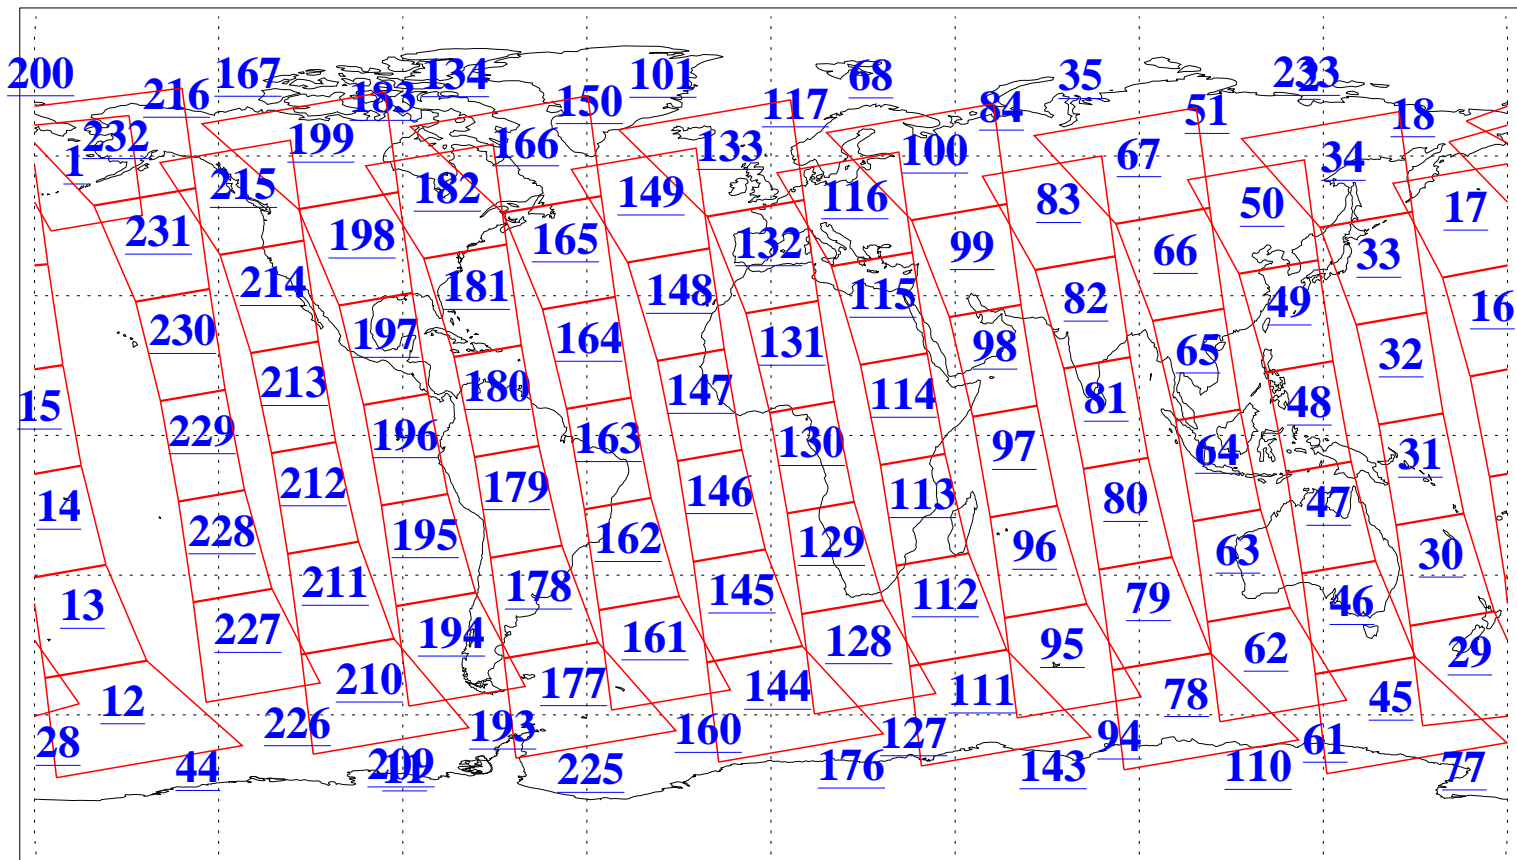

L1B Availability
AMSU Granules: 240
HSB Granules: 0
AIRS Granules: 240

4 Aug 2009
DoY 216
Aqua Day 2649
Granules: 1 to 120

Granules: 121 to 240

Legend: AMSU Available, HSB Available, AIRS Available

L1B Availability
AMSU Granules: 240
HSB Granules: 0
AIRS Granules: 240

4 Aug 2009
DoY 216
Aqua Day 2649

Ascending Granules

Descending Granules

Legend: AMSU Available, HSB Available, AIRS Available

L1B Availability
 AMSU Granules: 240
 HSB Granules: 0
 AIRS Granules: 240

4 Aug 2009
 DoY 216
 Aqua Day 2649

Northern Hemisphere Granules

Southern Hemisphere Granules

Legend: AMSU Available, HSB Available, AIRS Available