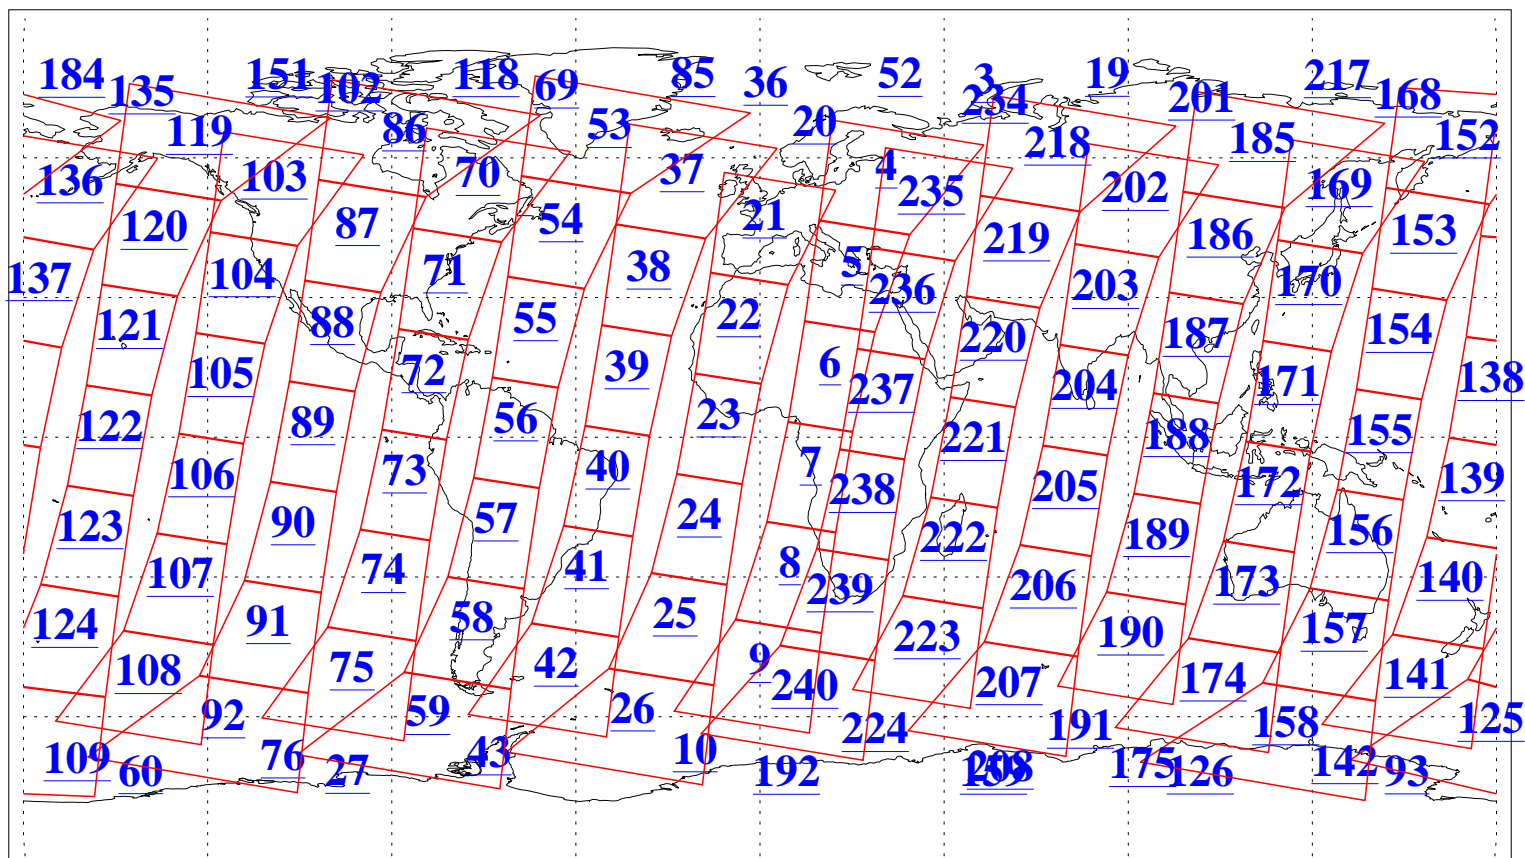

L1B Availability
AMSU Granules: 240
HSB Granules: 0
AIRS Granules: 240

4 Aug 2009
DoY 216
Aqua Day 2649
Granules: 1 to 120

Granules: 121 to 240

Legend: AMSU Available, HSB Available, AIRS Available

L1B Availability
AMSU Granules: 240
HSB Granules: 0
AIRS Granules: 240

4 Aug 2009
DoY 216
Aqua Day 2649

Ascending Granules

Descending Granules

Legend: AMSU Available, HSB Available, AIRS Available

L1B Availability
 AMSU Granules: 240
 HSB Granules: 0
 AIRS Granules: 240

4 Aug 2009
 DoY 216
 Aqua Day 2649

Northern Hemisphere Granules

Southern Hemisphere Granules

Legend: AMSU Available, HSB Available, AIRS Available