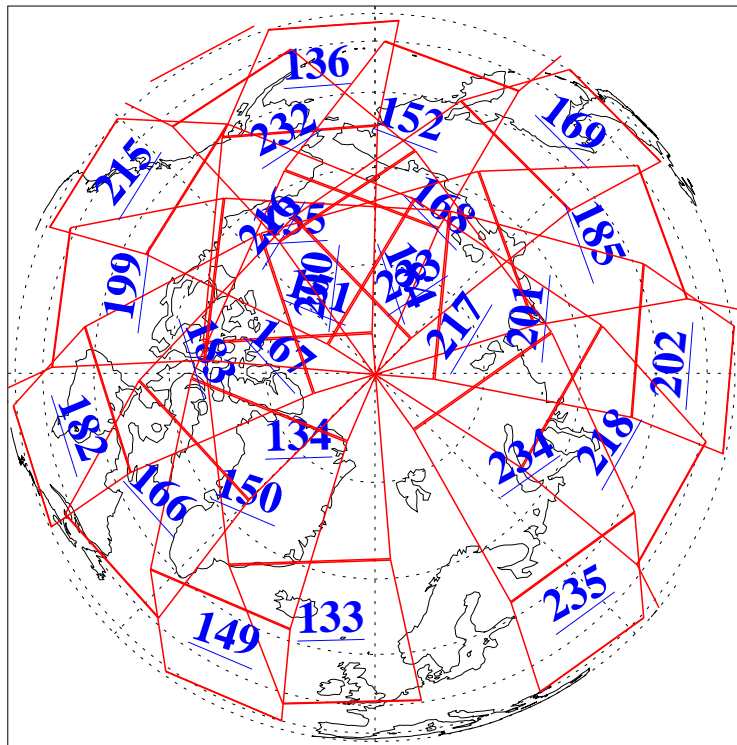

L1B Availability
AMSU Granules: 240
HSB Granules: 0
AIRS Granules: 240

4 Aug 2009
DoY 216
Aqua Day 2649
Granules: 1 to 120

Granules: 121 to 240

Legend: AMSU Available, HSB Available, AIRS Available

L1B Availability
AMSU Granules: 240
HSB Granules: 0
AIRS Granules: 240

4 Aug 2009
DoY 216
Aqua Day 2649

Ascending Granules

Descending Granules

Legend: AMSU Available, HSB Available, AIRS Available

L1B Availability
 AMSU Granules: 240
 HSB Granules: 0
 AIRS Granules: 240

4 Aug 2009
 DoY 216
 Aqua Day 2649

Northern Hemisphere Granules

Southern Hemisphere Granules

Legend: AMSU Available, HSB Available, AIRS Available