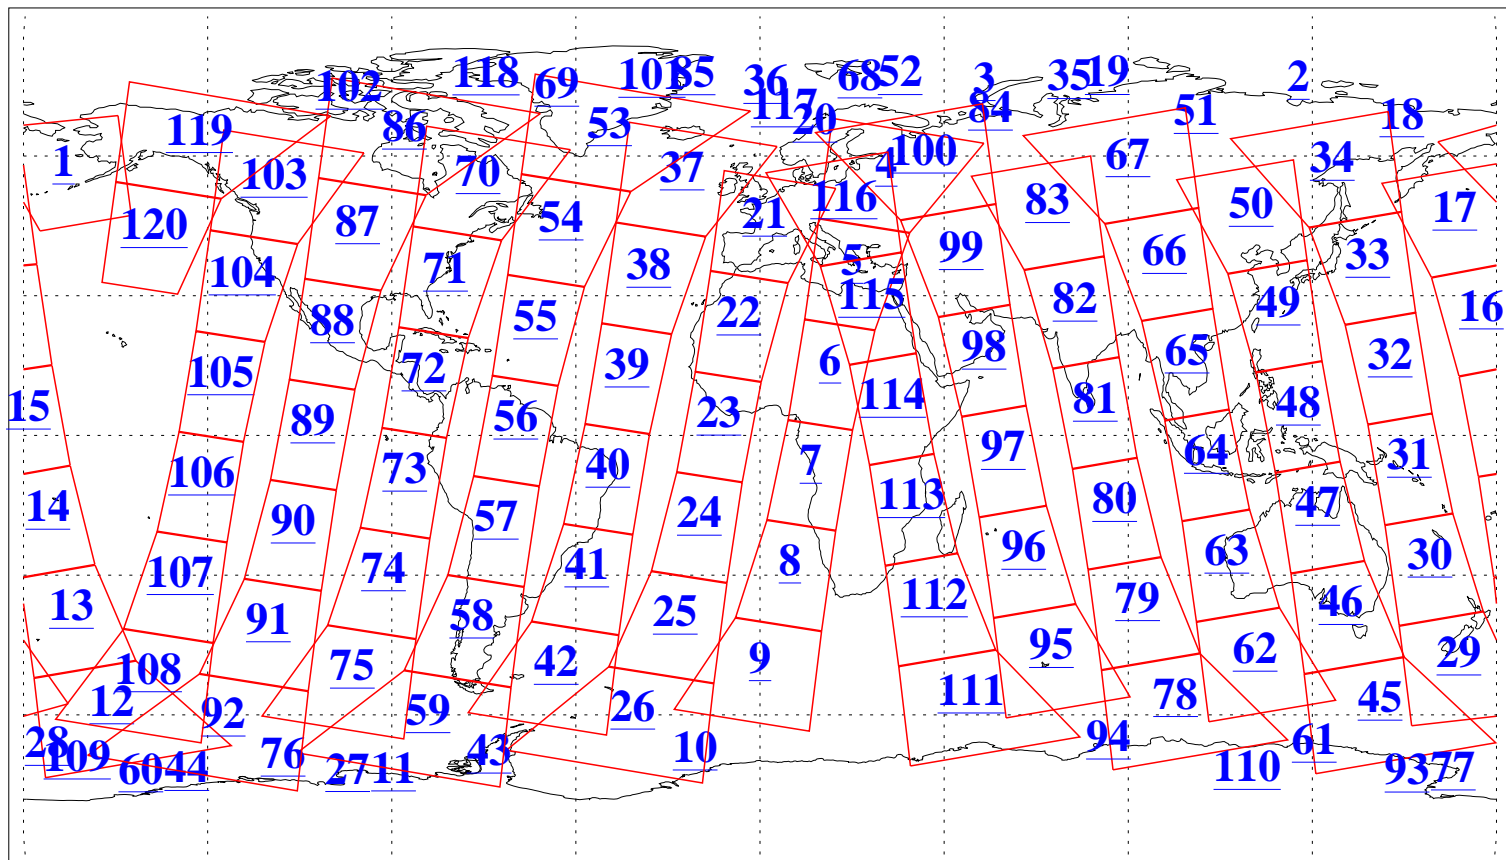

L1B Availability
AMSU Granules: 240
HSB Granules: 0
AIRS Granules: 240

4 Aug 2009
DoY 216
Aqua Day 2649
Granules: 1 to 120

Granules: 121 to 240

Legend: AMSU Available, HSB Available, AIRS Available

L1B Availability
AMSU Granules: 240
HSB Granules: 0
AIRS Granules: 240

4 Aug 2009
DoY 216
Aqua Day 2649

Ascending Granules

Descending Granules

Legend: AMSU Available, HSB Available, AIRS Available

L1B Availability
 AMSU Granules: 240
 HSB Granules: 0
 AIRS Granules: 240

4 Aug 2009
 DoY 216
 Aqua Day 2649

Northern Hemisphere Granules

Southern Hemisphere Granules

Legend: AMSU Available, HSB Available, AIRS Available