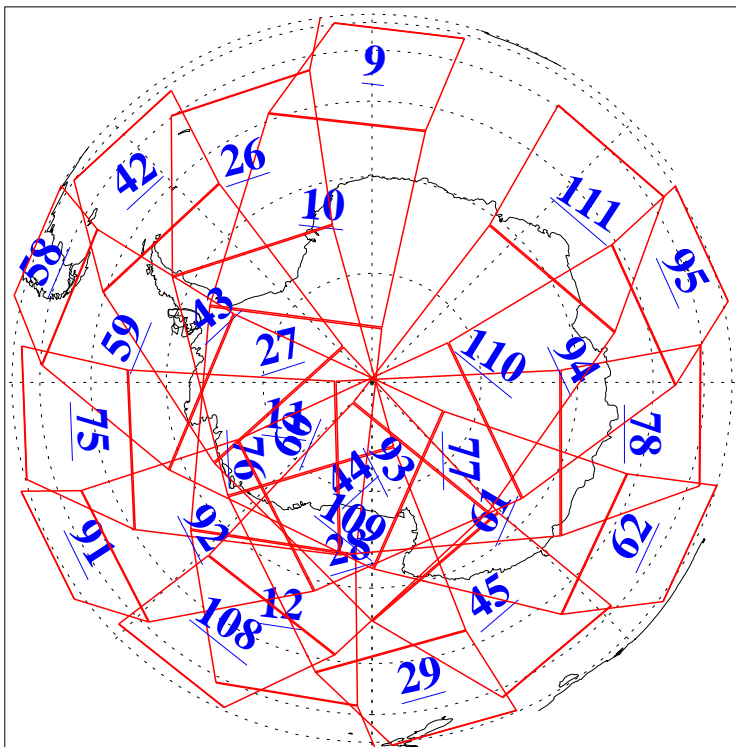

L1B Availability
AMSU Granules: 240
HSB Granules: 0
AIRS Granules: 240

4 Aug 2009
DoY 216
Aqua Day 2649
Granules: 1 to 120

Granules: 121 to 240

Legend: AMSU Available, HSB Available, AIRS Available

L1B Availability
AMSU Granules: 240
HSB Granules: 0
AIRS Granules: 240

4 Aug 2009
DoY 216
Aqua Day 2649

Ascending Granules

Descending Granules

Legend: AMSU Available, HSB Available, AIRS Available

L1B Availability
 AMSU Granules: 240
 HSB Granules: 0
 AIRS Granules: 240

4 Aug 2009
 DoY 216
 Aqua Day 2649

Northern Hemisphere Granules

Southern Hemisphere Granules

Legend: AMSU Available, HSB Available, AIRS Available