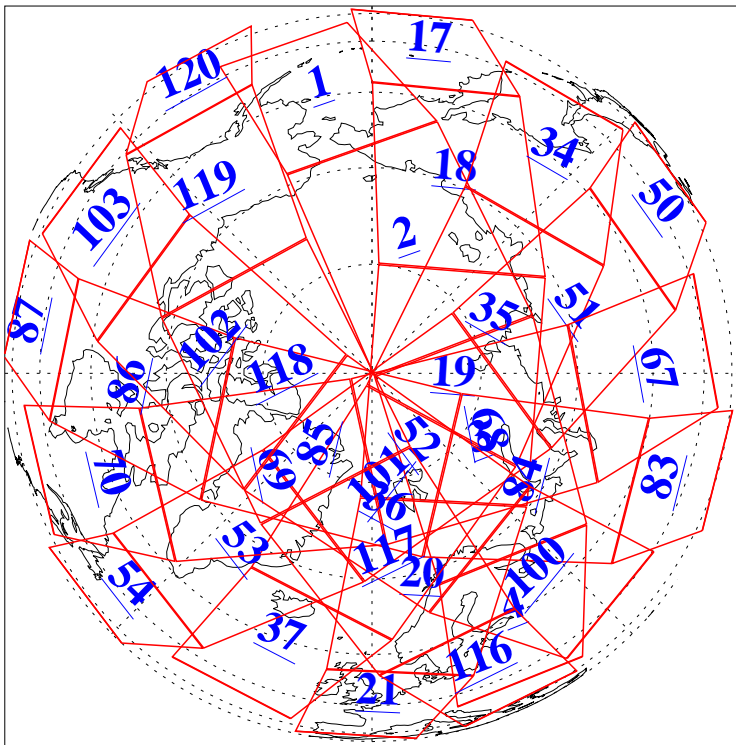

L1B Availability
AMSU Granules: 240
HSB Granules: 0
AIRS Granules: 240

4 Aug 2009
DoY 216
Aqua Day 2649
Granules: 1 to 120

Granules: 121 to 240

Legend: AMSU Available, HSB Available, AIRS Available

L1B Availability
AMSU Granules: 240
HSB Granules: 0
AIRS Granules: 240

4 Aug 2009
DoY 216
Aqua Day 2649

Ascending Granules

Descending Granules

Legend: AMSU Available, HSB Available, AIRS Available

L1B Availability
 AMSU Granules: 240
 HSB Granules: 0
 AIRS Granules: 240

4 Aug 2009
 DoY 216
 Aqua Day 2649

Northern Hemisphere Granules

Southern Hemisphere Granules

Legend: AMSU Available, HSB Available, AIRS Available