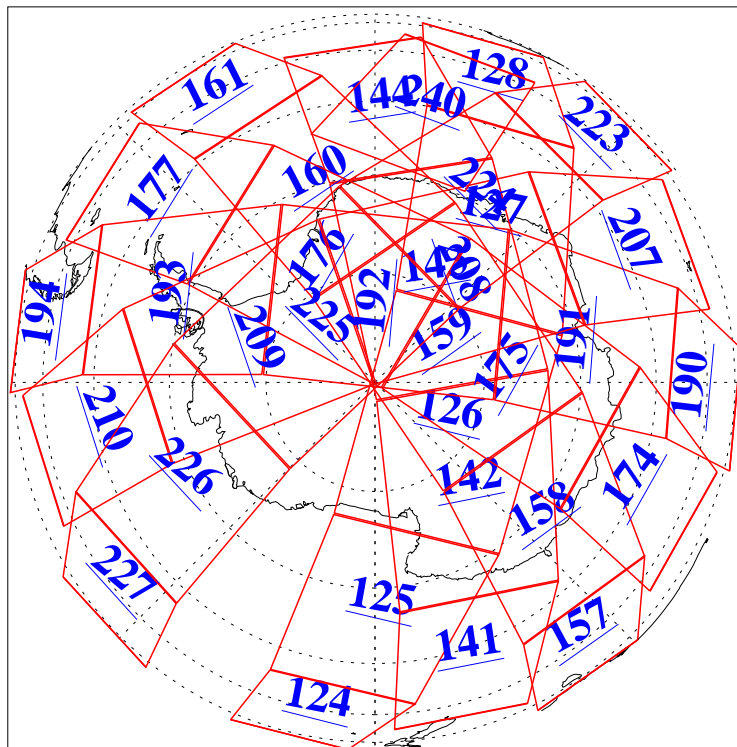

L1B Availability
AMSU Granules: 240
HSB Granules: 0
AIRS Granules: 240

4 Aug 2009
DoY 216
Aqua Day 2649
Granules: 1 to 120

Granules: 121 to 240

Legend: AMSU Available, HSB Available, AIRS Available

L1B Availability
AMSU Granules: 240
HSB Granules: 0
AIRS Granules: 240

4 Aug 2009
DoY 216
Aqua Day 2649

Ascending Granules

Descending Granules

Legend: AMSU Available, HSB Available, AIRS Available

L1B Availability
 AMSU Granules: 240
 HSB Granules: 0
 AIRS Granules: 240

4 Aug 2009
 DoY 216
 Aqua Day 2649

Northern Hemisphere Granules

Southern Hemisphere Granules

Legend: AMSU Available, HSB Available, AIRS Available