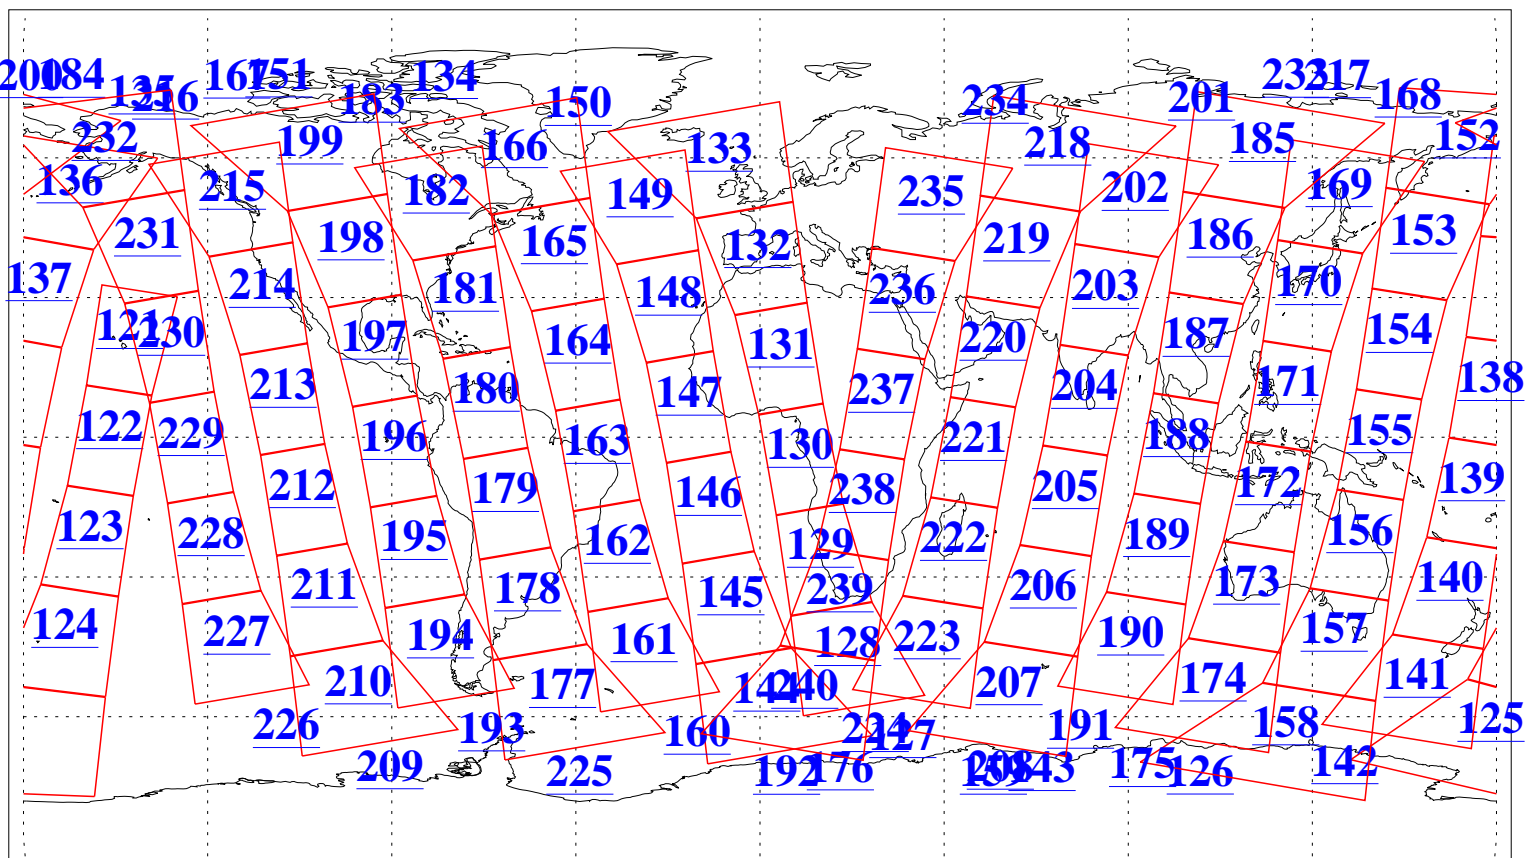

L1B Availability
AMSU Granules: 240
HSB Granules: 0
AIRS Granules: 240

4 Aug 2009
DoY 216
Aqua Day 2649
Granules: 1 to 120

Granules: 121 to 240

Legend: AMSU Available, HSB Available, AIRS Available

L1B Availability
AMSU Granules: 240
HSB Granules: 0
AIRS Granules: 240

4 Aug 2009
DoY 216
Aqua Day 2649

Ascending Granules

Descending Granules

Legend: AMSU Available, HSB Available, AIRS Available

L1B Availability
 AMSU Granules: 240
 HSB Granules: 0
 AIRS Granules: 240

4 Aug 2009
 DoY 216
 Aqua Day 2649

Northern Hemisphere Granules

Southern Hemisphere Granules

Legend: AMSU Available, HSB Available, AIRS Available