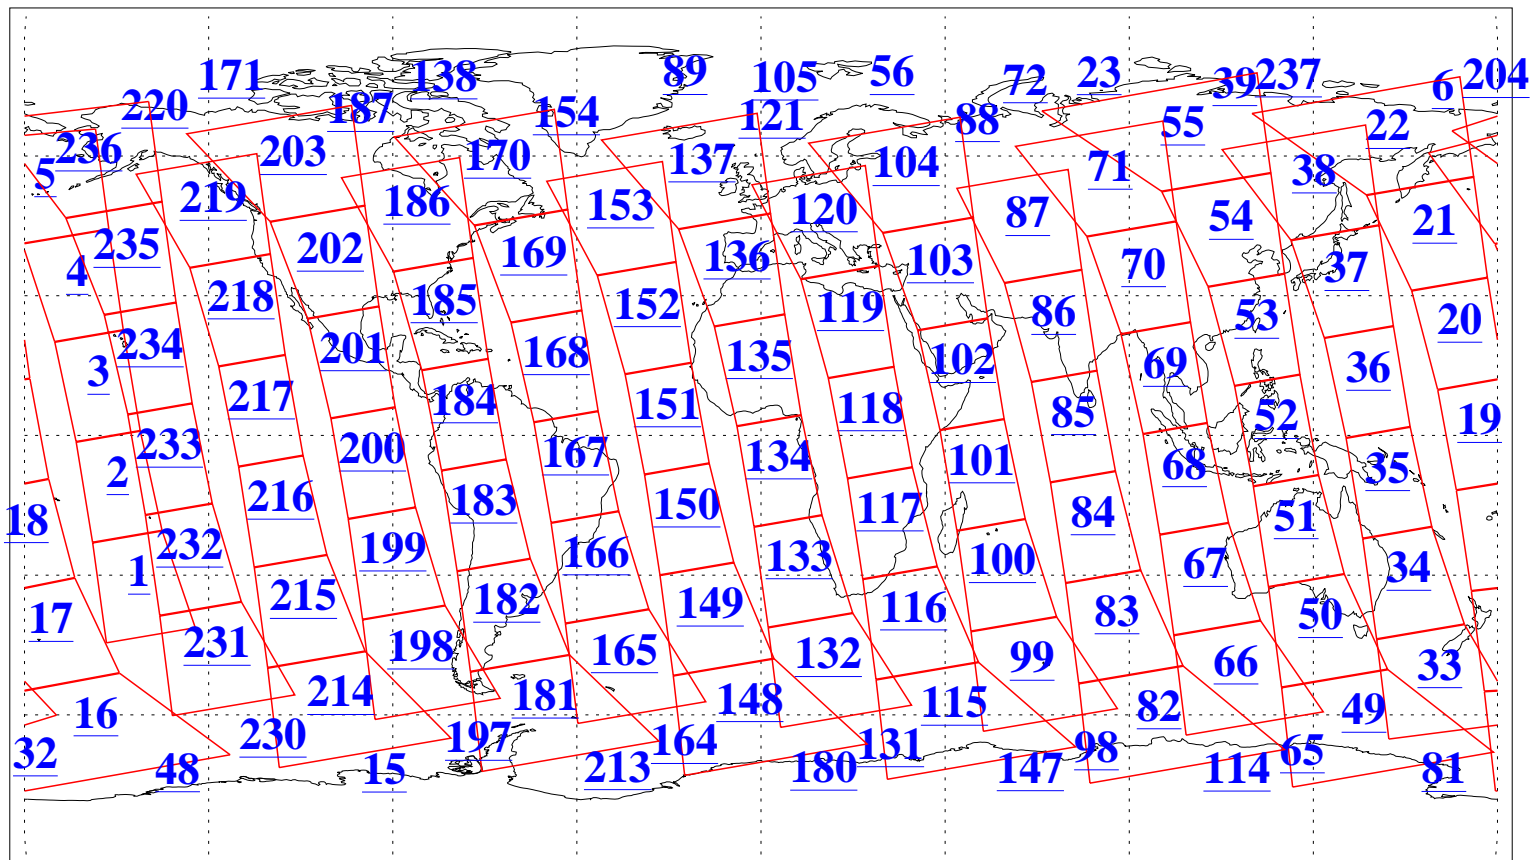

L1B Availability
AMSU Granules: 240
HSB Granules: 0
AIRS Granules: 240

31 Jul 2009
DoY 212
Aqua Day 2645
Granules: 1 to 120

Granules: 121 to 240

Legend: AMSU Available, HSB Available, AIRS Available

L1B Availability
AMSU Granules: 240
HSB Granules: 0
AIRS Granules: 240

31 Jul 2009
DoY 212
Aqua Day 2645
Ascending Granules

Descending Granules

Legend: AMSU Available, HSB Available, AIRS Available

L1B Availability
 AMSU Granules: 240
 HSB Granules: 0
 AIRS Granules: 240

31 Jul 2009
 DoY 212
 Aqua Day 2645

Northern Hemisphere Granules

Southern Hemisphere Granules

Legend: AMSU Available, HSB Available, AIRS Available