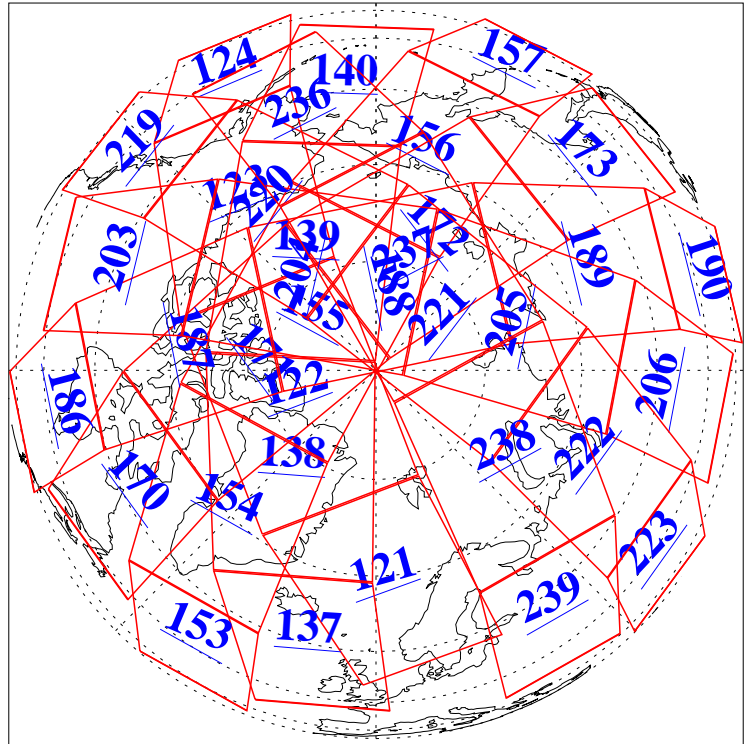

L1B Availability
AMSU Granules: 240
HSB Granules: 0
AIRS Granules: 240

31 Jul 2009
DoY 212
Aqua Day 2645
Granules: 1 to 120

Granules: 121 to 240

Legend: AMSU Available, HSB Available, AIRS Available

L1B Availability
AMSU Granules: 240
HSB Granules: 0
AIRS Granules: 240

31 Jul 2009
DoY 212
Aqua Day 2645
Ascending Granules

Descending Granules

Legend: AMSU Available, HSB Available, AIRS Available

L1B Availability
 AMSU Granules: 240
 HSB Granules: 0
 AIRS Granules: 240

31 Jul 2009
 DoY 212
 Aqua Day 2645

Northern Hemisphere Granules

Southern Hemisphere Granules

Legend: AMSU Available, HSB Available, AIRS Available