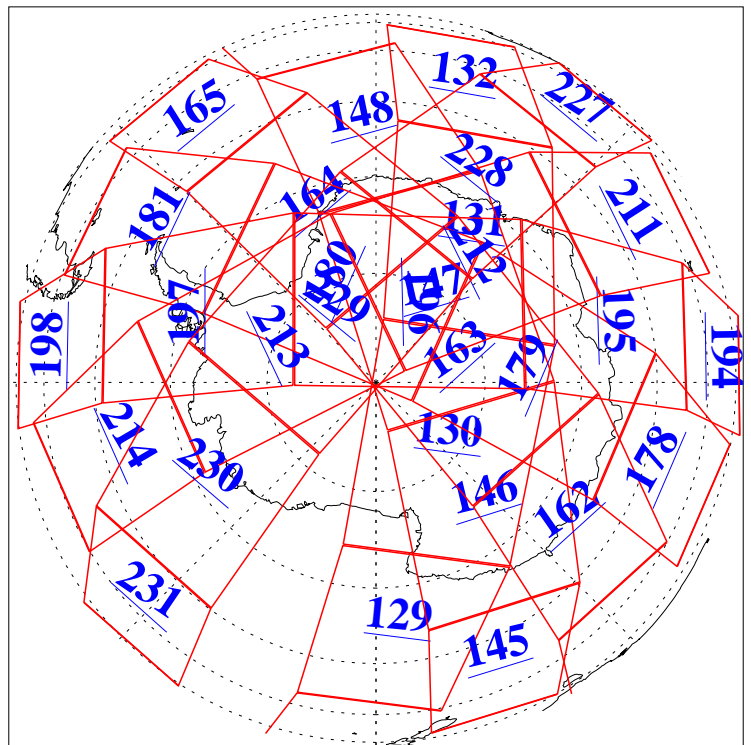

L1B Availability
AMSU Granules: 240
HSB Granules: 0
AIRS Granules: 240

31 Jul 2009
DoY 212
Aqua Day 2645
Granules: 1 to 120

Granules: 121 to 240

Legend: AMSU Available, HSB Available, AIRS Available

L1B Availability
AMSU Granules: 240
HSB Granules: 0
AIRS Granules: 240

31 Jul 2009
DoY 212
Aqua Day 2645
Ascending Granules

Descending Granules

Legend: AMSU Available, HSB Available, AIRS Available

L1B Availability
 AMSU Granules: 240
 HSB Granules: 0
 AIRS Granules: 240

31 Jul 2009
 DoY 212
 Aqua Day 2645

Northern Hemisphere Granules

Southern Hemisphere Granules

Legend: AMSU Available, HSB Available, AIRS Available