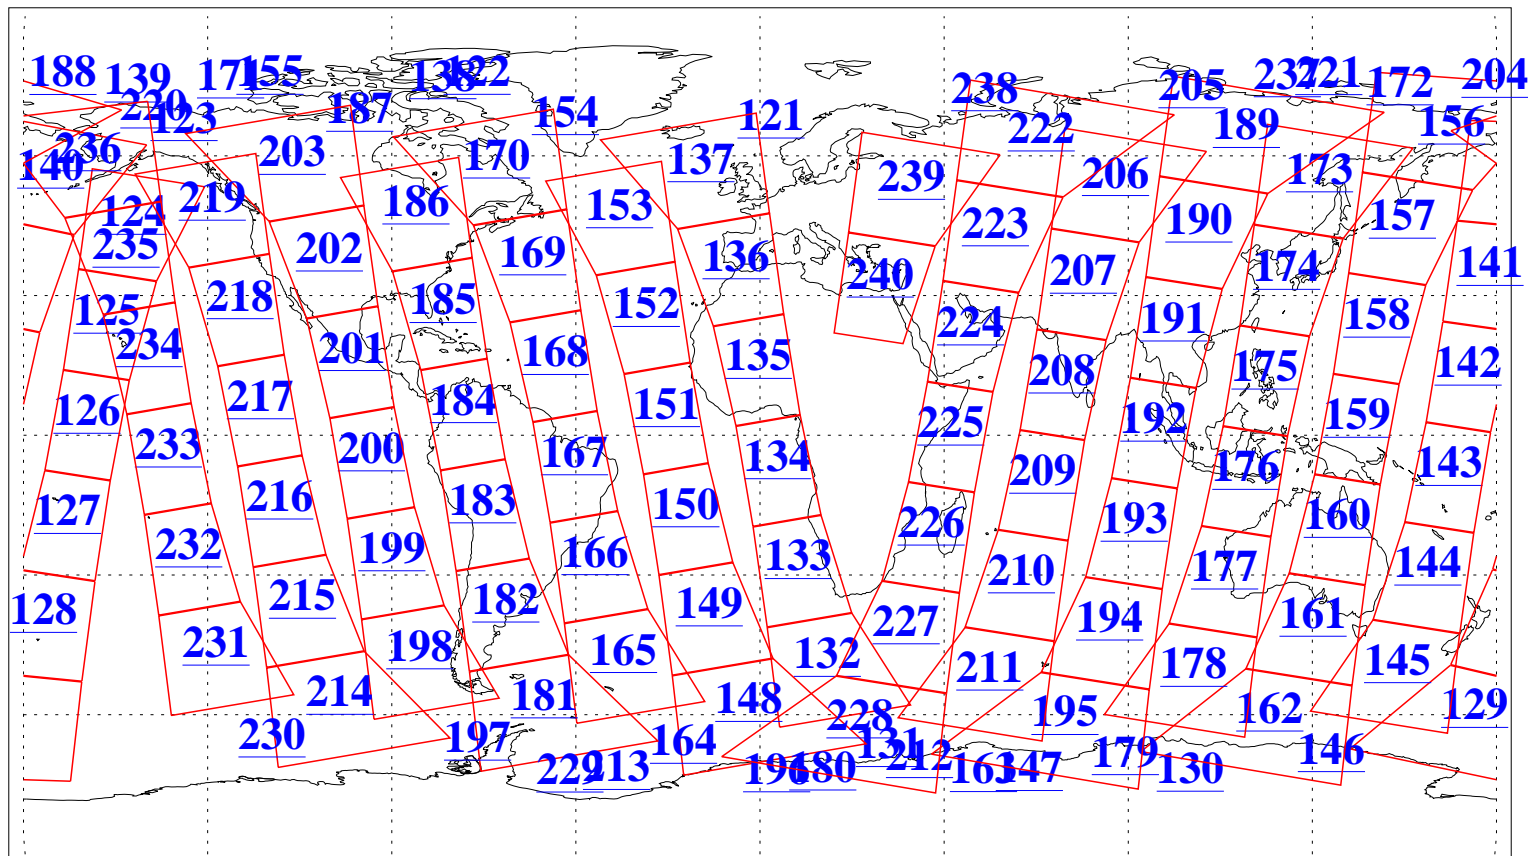

L1B Availability
AMSU Granules: 240
HSB Granules: 0
AIRS Granules: 240

31 Jul 2009
DoY 212
Aqua Day 2645
Granules: 1 to 120

Granules: 121 to 240

Legend: AMSU Available, HSB Available, AIRS Available

L1B Availability
AMSU Granules: 240
HSB Granules: 0
AIRS Granules: 240

31 Jul 2009
DoY 212
Aqua Day 2645
Ascending Granules

Descending Granules

Legend: AMSU Available, HSB Available, AIRS Available

L1B Availability
 AMSU Granules: 240
 HSB Granules: 0
 AIRS Granules: 240

31 Jul 2009
 DoY 212
 Aqua Day 2645

Northern Hemisphere Granules

Southern Hemisphere Granules

Legend: AMSU Available, HSB Available, AIRS Available