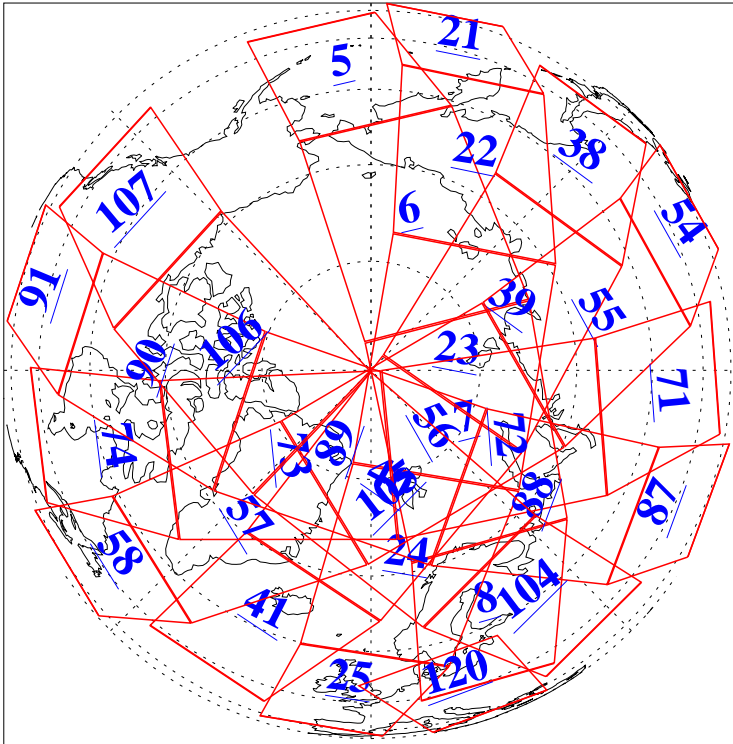

L1B Availability
AMSU Granules: 240
HSB Granules: 0
AIRS Granules: 240

31 Jul 2009
DoY 212
Aqua Day 2645
Granules: 1 to 120

Granules: 121 to 240

Legend: AMSU Available, HSB Available, AIRS Available

L1B Availability
AMSU Granules: 240
HSB Granules: 0
AIRS Granules: 240

31 Jul 2009
DoY 212
Aqua Day 2645
Ascending Granules

Descending Granules

Legend: AMSU Available, HSB Available, AIRS Available

L1B Availability
 AMSU Granules: 240
 HSB Granules: 0
 AIRS Granules: 240

31 Jul 2009
 DoY 212
 Aqua Day 2645

Northern Hemisphere Granules

Southern Hemisphere Granules

Legend: AMSU Available, HSB Available, AIRS Available