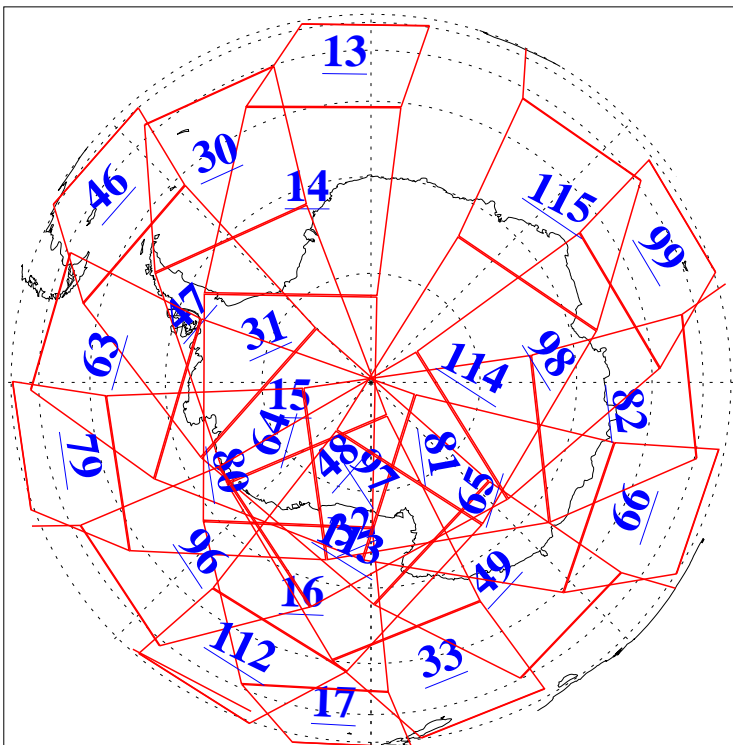

L1B Availability
AMSU Granules: 240
HSB Granules: 0
AIRS Granules: 240

31 Jul 2009
DoY 212
Aqua Day 2645
Granules: 1 to 120

Granules: 121 to 240

Legend: AMSU Available, HSB Available, AIRS Available

L1B Availability
AMSU Granules: 240
HSB Granules: 0
AIRS Granules: 240

31 Jul 2009
DoY 212
Aqua Day 2645
Ascending Granules

Descending Granules

Legend: AMSU Available, HSB Available, AIRS Available

L1B Availability
 AMSU Granules: 240
 HSB Granules: 0
 AIRS Granules: 240

31 Jul 2009
 DoY 212
 Aqua Day 2645

Northern Hemisphere Granules

Southern Hemisphere Granules

Legend: AMSU Available, HSB Available, AIRS Available