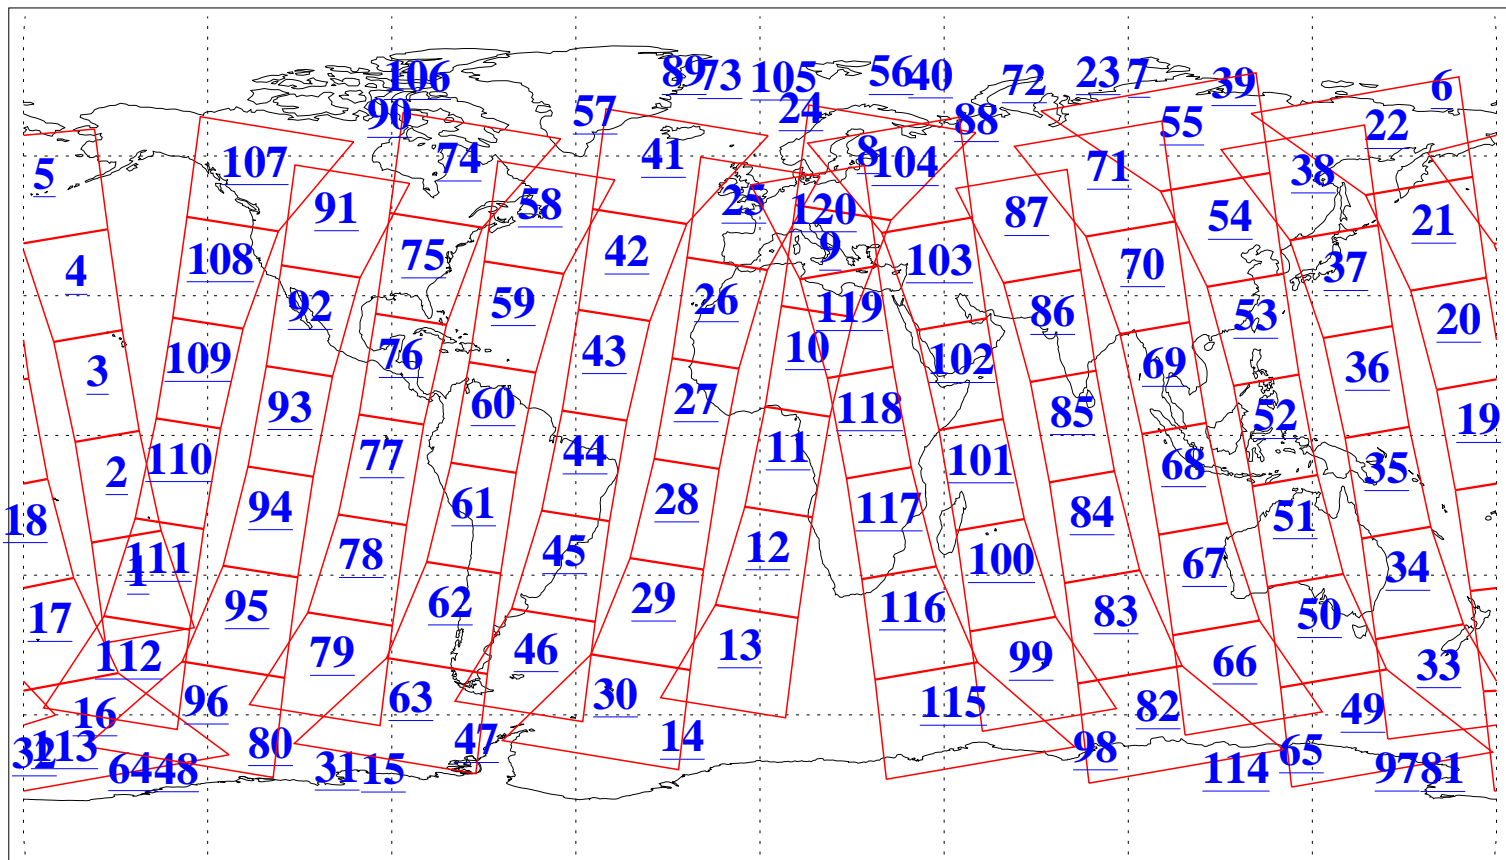

L1B Availability
AMSU Granules: 240
HSB Granules: 0
AIRS Granules: 240

31 Jul 2009
DoY 212
Aqua Day 2645
Granules: 1 to 120

Granules: 121 to 240

Legend: AMSU Available, HSB Available, AIRS Available

L1B Availability
AMSU Granules: 240
HSB Granules: 0
AIRS Granules: 240

31 Jul 2009
DoY 212
Aqua Day 2645
Ascending Granules

Descending Granules

Legend: AMSU Available, HSB Available, AIRS Available

L1B Availability
 AMSU Granules: 240
 HSB Granules: 0
 AIRS Granules: 240

31 Jul 2009
 DoY 212
 Aqua Day 2645

Northern Hemisphere Granules

Southern Hemisphere Granules

Legend: AMSU Available, HSB Available, AIRS Available