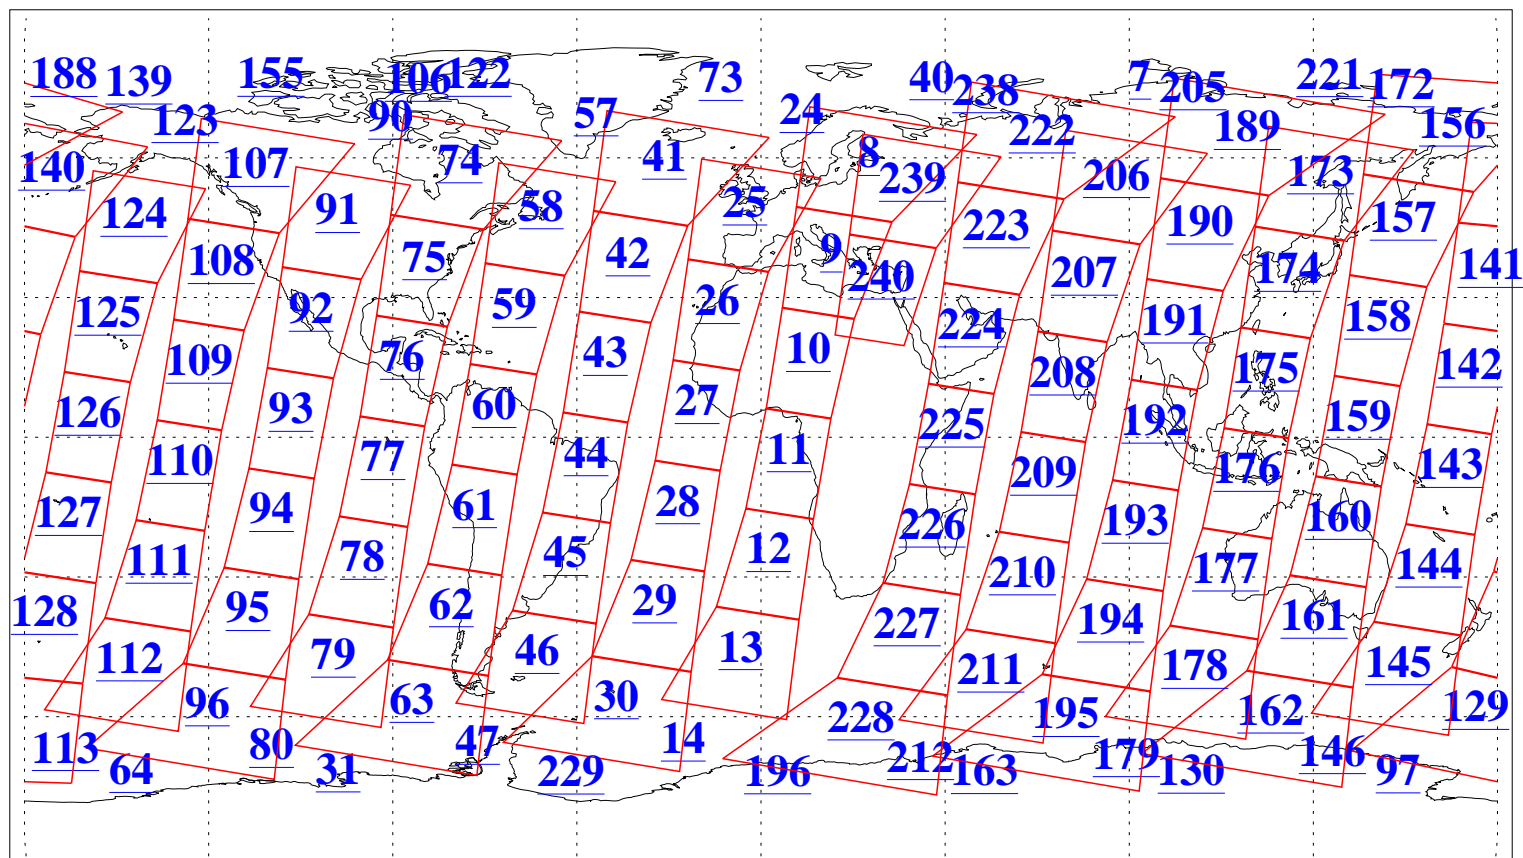

L1B Availability
AMSU Granules: 240
HSB Granules: 0
AIRS Granules: 240

31 Jul 2009
DoY 212
Aqua Day 2645
Granules: 1 to 120

Granules: 121 to 240

Legend: AMSU Available, HSB Available, AIRS Available

L1B Availability
AMSU Granules: 240
HSB Granules: 0
AIRS Granules: 240

31 Jul 2009
DoY 212
Aqua Day 2645
Ascending Granules

Descending Granules

Legend: AMSU Available, HSB Available, AIRS Available

L1B Availability
 AMSU Granules: 240
 HSB Granules: 0
 AIRS Granules: 240

31 Jul 2009
 DoY 212
 Aqua Day 2645