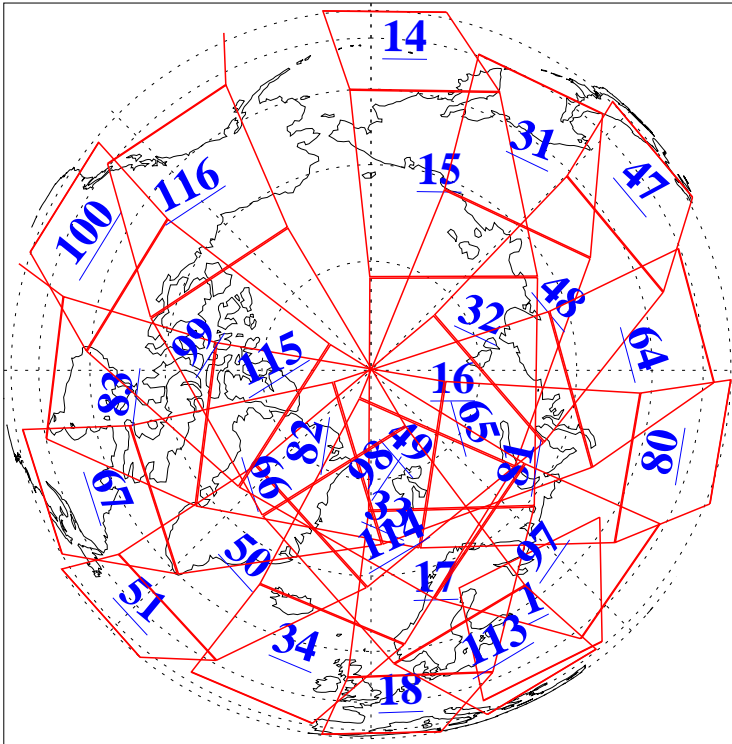

L1B Availability
AMSU Granules: 240
HSB Granules: 0
AIRS Granules: 240

30 Jul 2009
DoY 211
Aqua Day 2644
Granules: 1 to 120

Granules: 121 to 240

Legend: AMSU Available, HSB Available, AIRS Available

L1B Availability
AMSU Granules: 240
HSB Granules: 0
AIRS Granules: 240

30 Jul 2009
DoY 211
Aqua Day 2644
Ascending Granules

Descending Granules

Legend: AMSU Available, HSB Available, AIRS Available

L1B Availability
AMSU Granules: 240
HSB Granules: 0
AIRS Granules: 240

30 Jul 2009
DoY 211
Aqua Day 2644

Northern Hemisphere Granules

Southern Hemisphere Granules

Legend: AMSU Available, HSB Available, AIRS Available