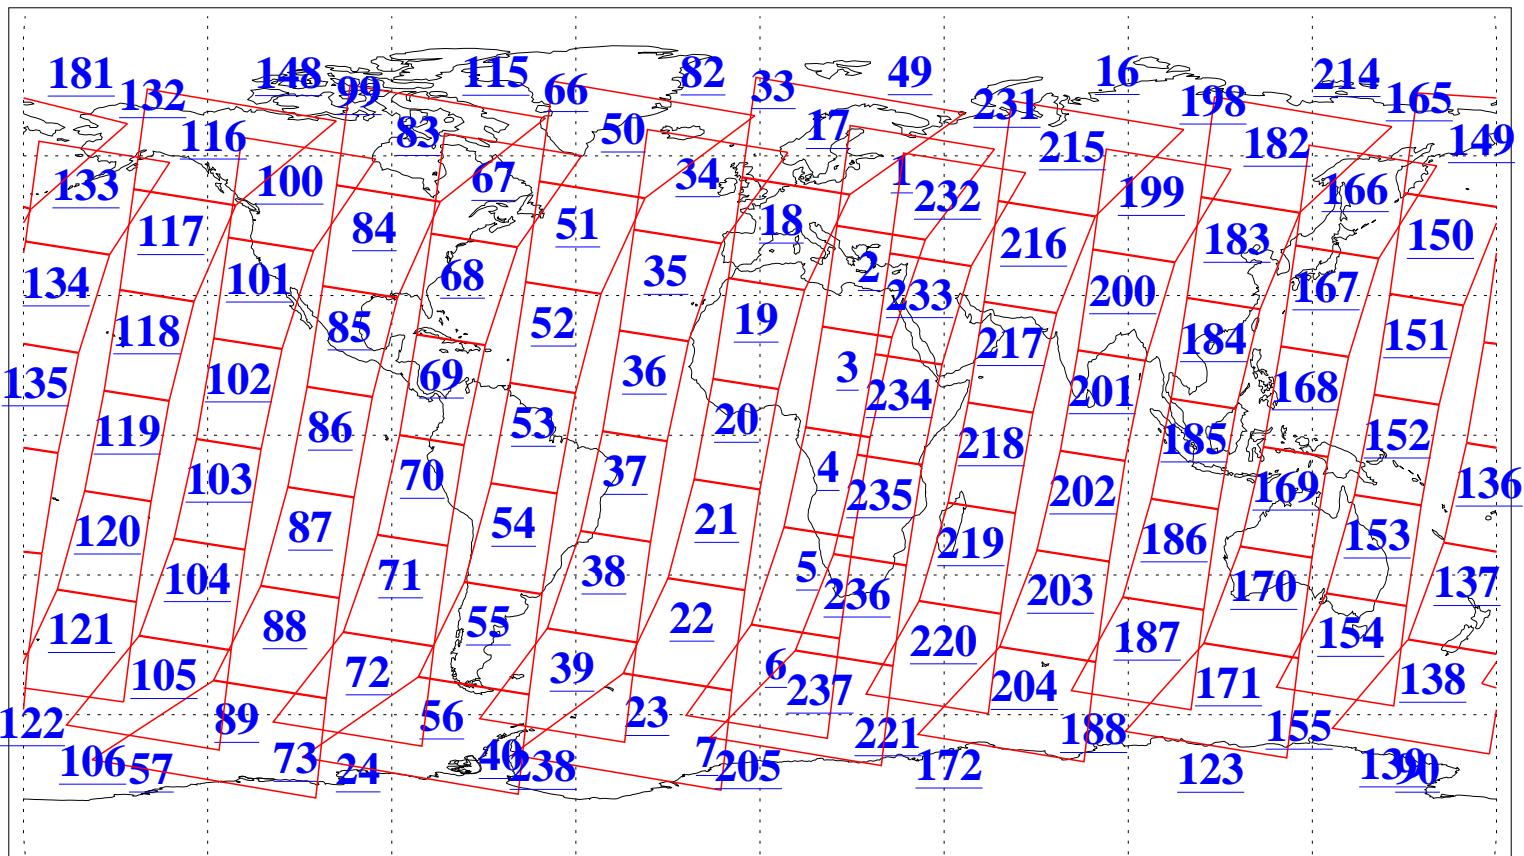

L1B Availability
AMSU Granules: 240
HSB Granules: 0
AIRS Granules: 240

30 Jul 2009
DoY 211
Aqua Day 2644
Granules: 1 to 120

Granules: 121 to 240

Legend: AMSU Available, HSB Available, AIRS Available

L1B Availability
AMSU Granules: 240
HSB Granules: 0
AIRS Granules: 240

30 Jul 2009
DoY 211
Aqua Day 2644
Ascending Granules

Descending Granules

Legend: AMSU Available, HSB Available, AIRS Available

L1B Availability
AMSU Granules: 240
HSB Granules: 0
AIRS Granules: 240

30 Jul 2009
DoY 211
Aqua Day 2644

Northern Hemisphere Granules

Southern Hemisphere Granules

Legend: AMSU Available, HSB Available, AIRS Available