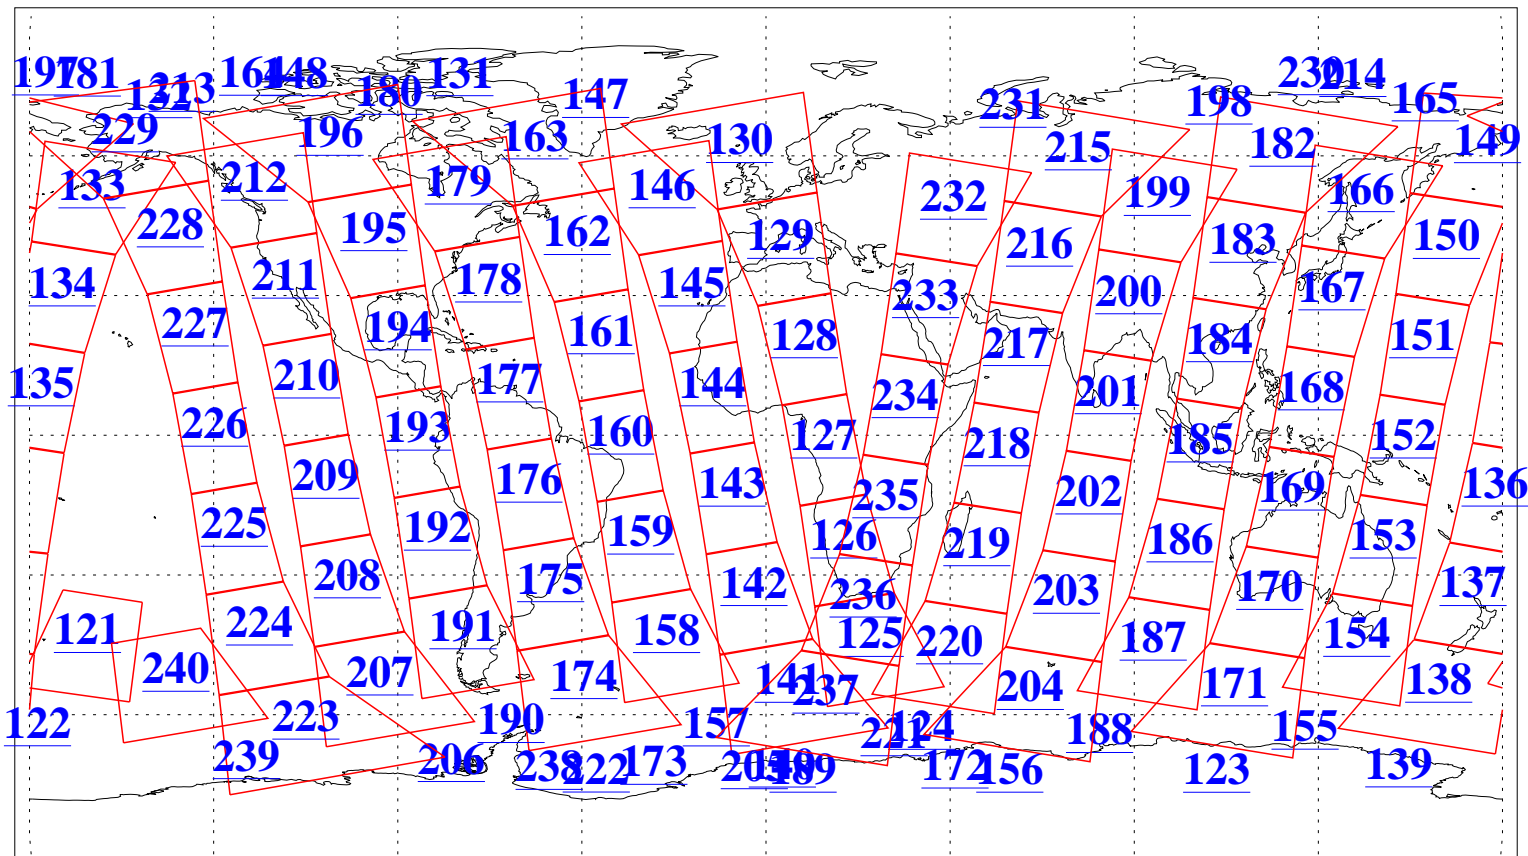

L1B Availability
AMSU Granules: 240
HSB Granules: 0
AIRS Granules: 240

30 Jul 2009
DoY 211
Aqua Day 2644
Granules: 1 to 120

Granules: 121 to 240

Legend: AMSU Available, HSB Available, AIRS Available

L1B Availability
AMSU Granules: 240
HSB Granules: 0
AIRS Granules: 240

30 Jul 2009
DoY 211
Aqua Day 2644
Ascending Granules

Descending Granules

Legend: AMSU Available, HSB Available, AIRS Available

L1B Availability
AMSU Granules: 240
HSB Granules: 0
AIRS Granules: 240

30 Jul 2009
DoY 211
Aqua Day 2644

Northern Hemisphere Granules

Southern Hemisphere Granules

Legend: AMSU Available, HSB Available, AIRS Available