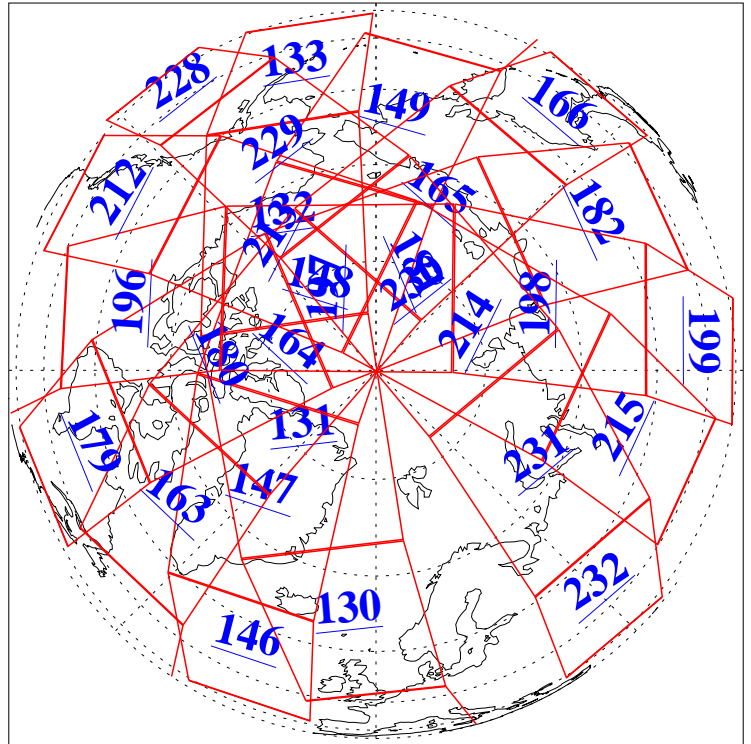

L1B Availability
AMSU Granules: 240
HSB Granules: 0
AIRS Granules: 240

30 Jul 2009
DoY 211
Aqua Day 2644
Granules: 1 to 120

Granules: 121 to 240

Legend: AMSU Available, HSB Available, AIRS Available

L1B Availability
AMSU Granules: 240
HSB Granules: 0
AIRS Granules: 240

30 Jul 2009
DoY 211
Aqua Day 2644
Ascending Granules

Descending Granules

Legend: AMSU Available, HSB Available, AIRS Available

L1B Availability
AMSU Granules: 240
HSB Granules: 0
AIRS Granules: 240

30 Jul 2009
DoY 211
Aqua Day 2644

Northern Hemisphere Granules

Southern Hemisphere Granules

Legend: AMSU Available, HSB Available, AIRS Available