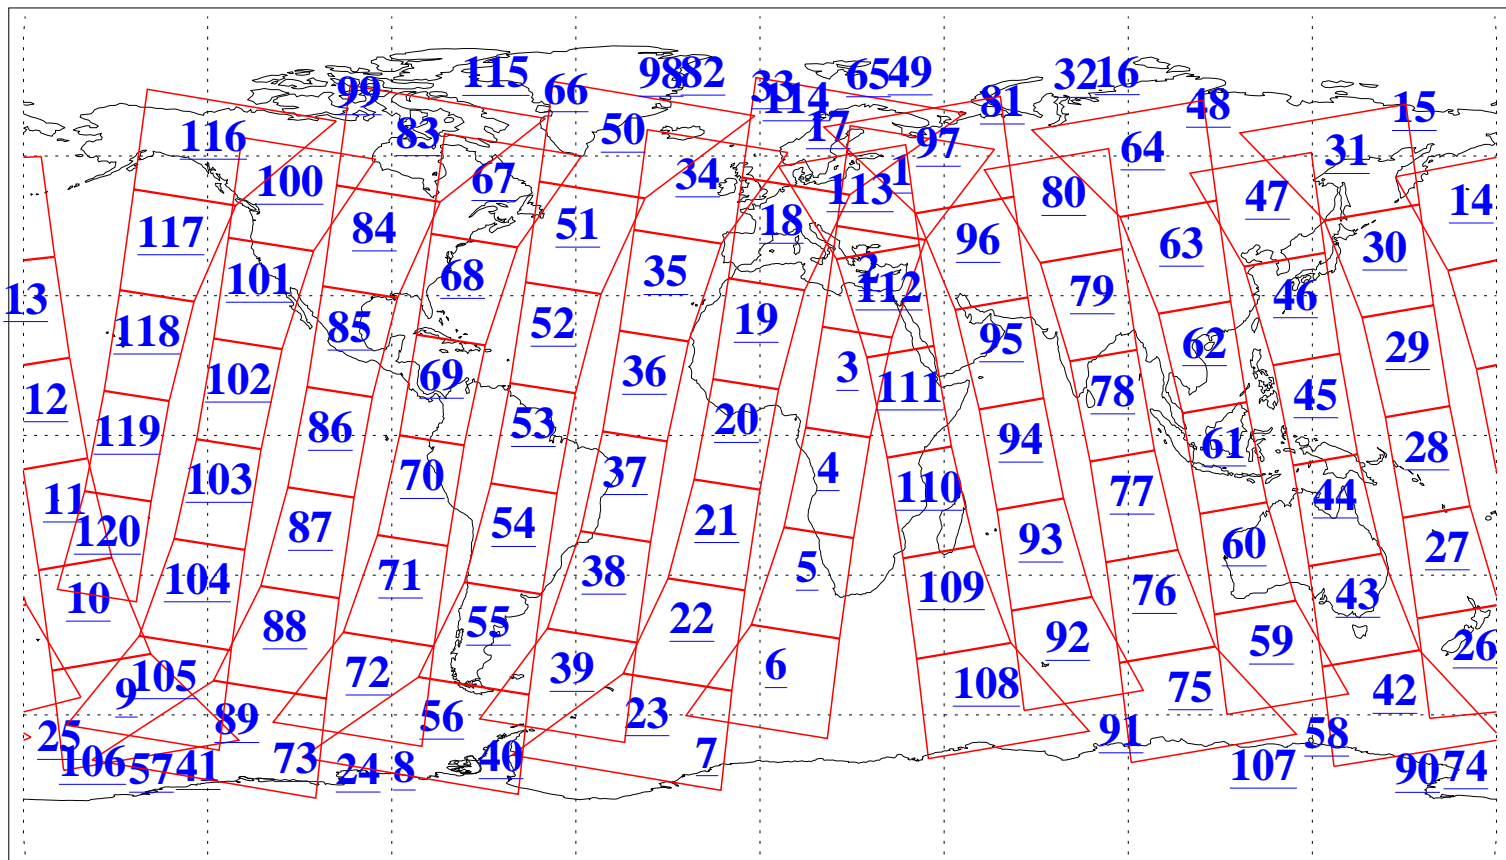

L1B Availability
AMSU Granules: 240
HSB Granules: 0
AIRS Granules: 240

30 Jul 2009
DoY 211
Aqua Day 2644
Granules: 1 to 120

Granules: 121 to 240

Legend: AMSU Available, HSB Available, AIRS Available

L1B Availability
AMSU Granules: 240
HSB Granules: 0
AIRS Granules: 240

30 Jul 2009
DoY 211
Aqua Day 2644
Ascending Granules

Descending Granules

Legend: AMSU Available, HSB Available, AIRS Available

L1B Availability
AMSU Granules: 240
HSB Granules: 0
AIRS Granules: 240

30 Jul 2009
DoY 211
Aqua Day 2644

Northern Hemisphere Granules

Southern Hemisphere Granules

Legend: AMSU Available, HSB Available, AIRS Available