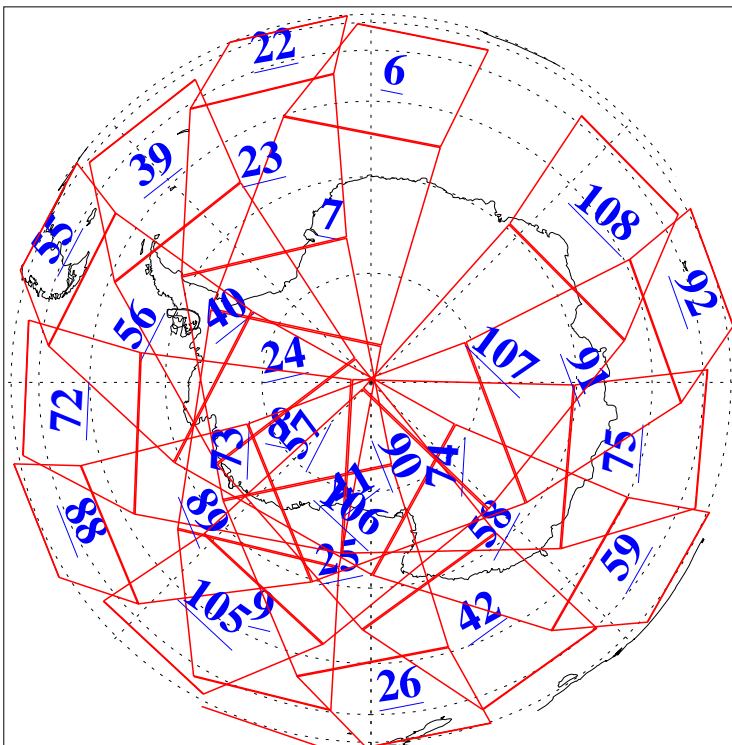

L1B Availability
AMSU Granules: 240
HSB Granules: 0
AIRS Granules: 240

30 Jul 2009
DoY 211
Aqua Day 2644
Granules: 1 to 120

Granules: 121 to 240

Legend: AMSU Available, HSB Available, AIRS Available

L1B Availability
AMSU Granules: 240
HSB Granules: 0
AIRS Granules: 240

30 Jul 2009
DoY 211
Aqua Day 2644
Ascending Granules

Descending Granules

Legend: AMSU Available, HSB Available, AIRS Available

L1B Availability
AMSU Granules: 240
HSB Granules: 0
AIRS Granules: 240

30 Jul 2009
DoY 211
Aqua Day 2644

Northern Hemisphere Granules

Southern Hemisphere Granules

Legend: AMSU Available, HSB Available, AIRS Available