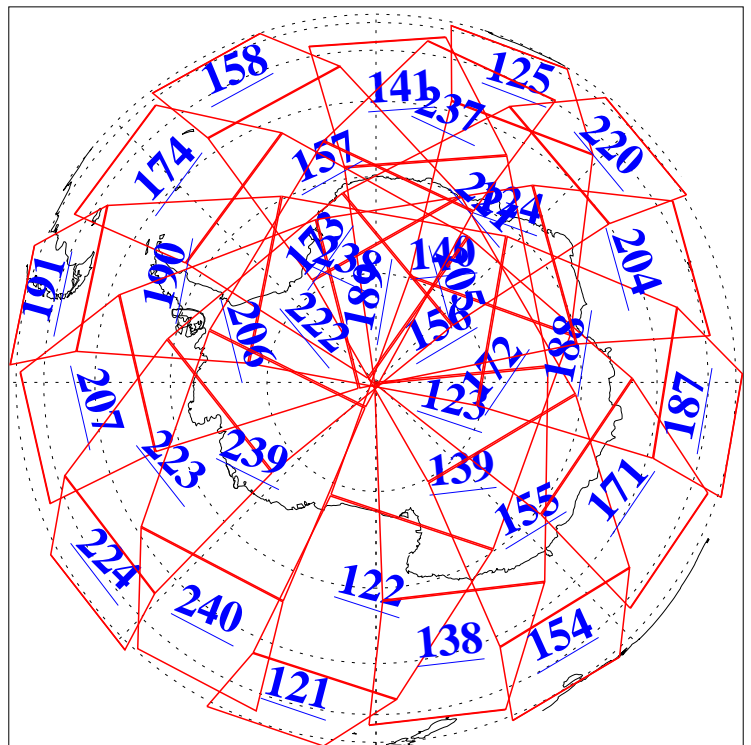

L1B Availability
AMSU Granules: 240
HSB Granules: 0
AIRS Granules: 240

30 Jul 2009
DoY 211
Aqua Day 2644
Granules: 1 to 120

Granules: 121 to 240

Legend: AMSU Available, HSB Available, AIRS Available

L1B Availability
AMSU Granules: 240
HSB Granules: 0
AIRS Granules: 240

30 Jul 2009
DoY 211
Aqua Day 2644
Ascending Granules

Descending Granules

Legend: AMSU Available, HSB Available, AIRS Available

L1B Availability
AMSU Granules: 240
HSB Granules: 0
AIRS Granules: 240

30 Jul 2009
DoY 211
Aqua Day 2644

Northern Hemisphere Granules

Southern Hemisphere Granules

Legend: AMSU Available, HSB Available, AIRS Available