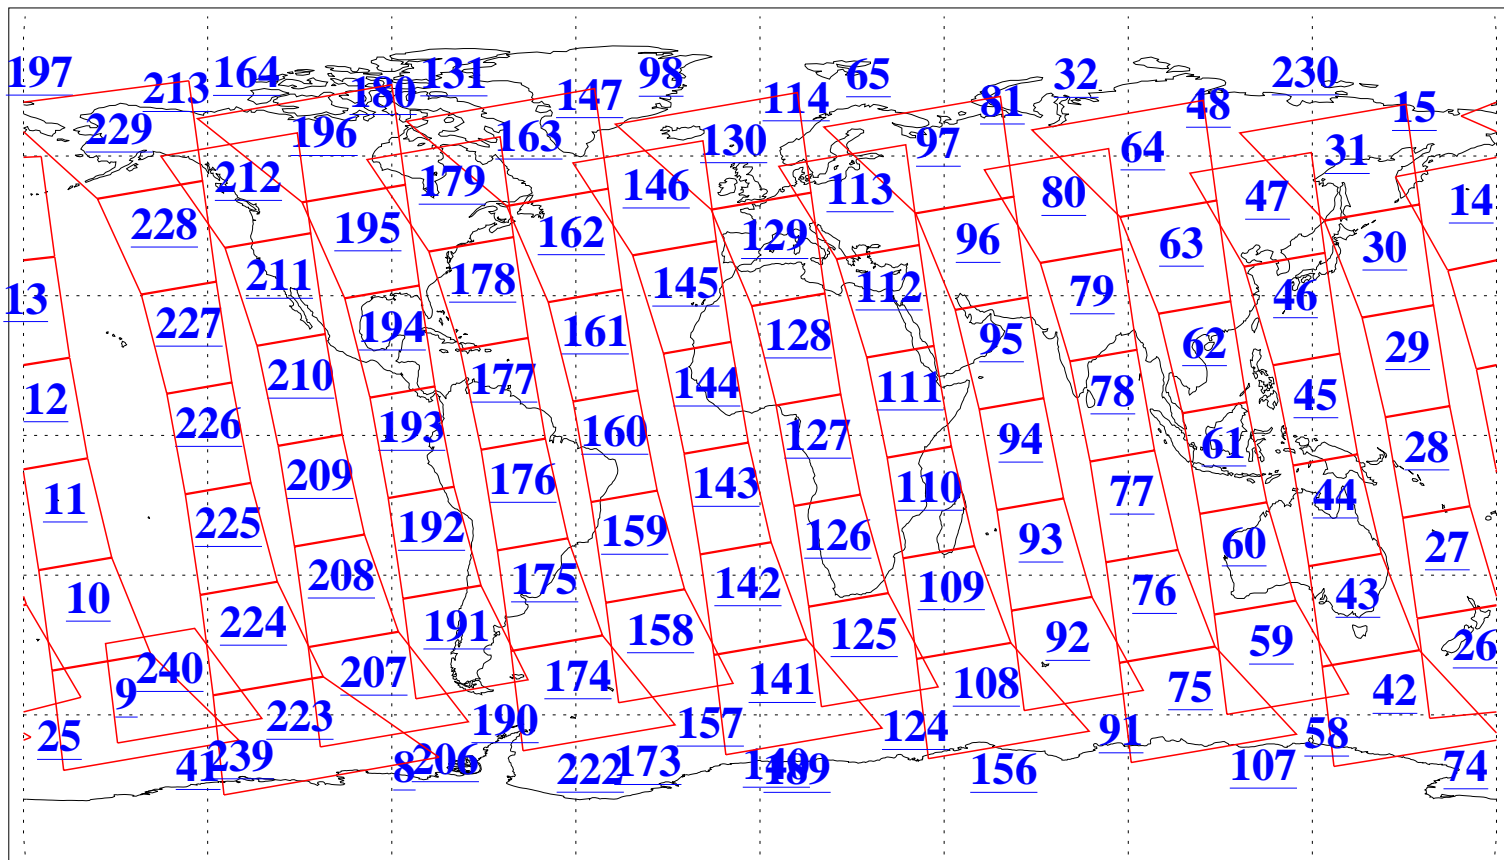

L1B Availability
AMSU Granules: 240
HSB Granules: 0
AIRS Granules: 240

30 Jul 2009
DoY 211
Aqua Day 2644
Granules: 1 to 120

Granules: 121 to 240

Legend: AMSU Available, HSB Available, AIRS Available

L1B Availability
AMSU Granules: 240
HSB Granules: 0
AIRS Granules: 240

30 Jul 2009
DoY 211
Aqua Day 2644
Ascending Granules

Descending Granules

Legend: AMSU Available, HSB Available, AIRS Available

L1B Availability
AMSU Granules: 240
HSB Granules: 0
AIRS Granules: 240

30 Jul 2009
DoY 211
Aqua Day 2644

Northern Hemisphere Granules

Southern Hemisphere Granules

Legend: AMSU Available, HSB Available, AIRS Available