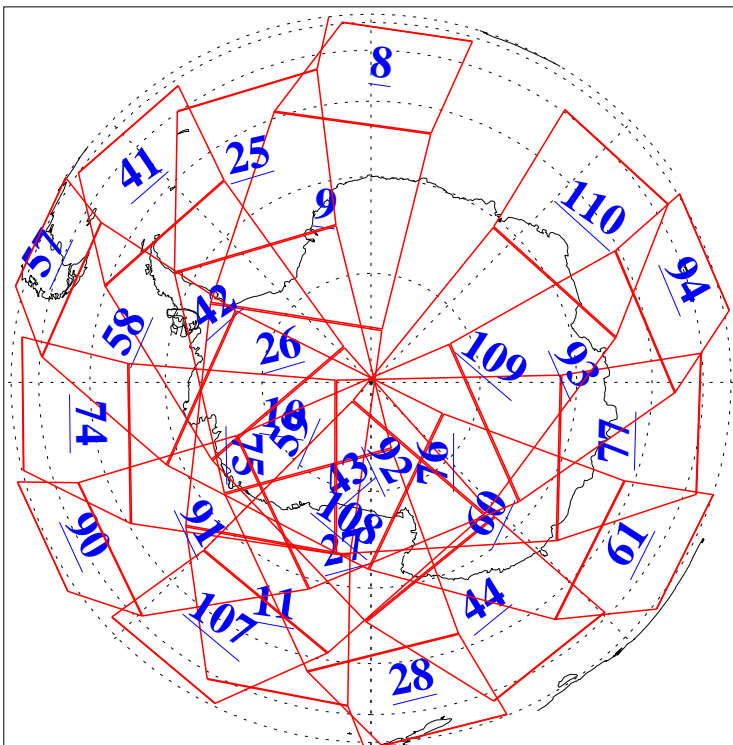

L1B Availability
AMSU Granules: 240
HSB Granules: 0
AIRS Granules: 240

28 Jul 2009
DoY 209
Aqua Day 2642
Granules: 1 to 120

Granules: 121 to 240

Legend: AMSU Available, HSB Available, AIRS Available

L1B Availability
AMSU Granules: 240
HSB Granules: 0
AIRS Granules: 240

28 Jul 2009
DoY 209
Aqua Day 2642
Ascending Granules

Descending Granules

Legend: AMSU Available, HSB Available, AIRS Available

L1B Availability
AMSU Granules: 240
HSB Granules: 0
AIRS Granules: 240

28 Jul 2009
DoY 209
Aqua Day 2642

Northern Hemisphere Granules

Southern Hemisphere Granules

Legend: AMSU Available, HSB Available, AIRS Available