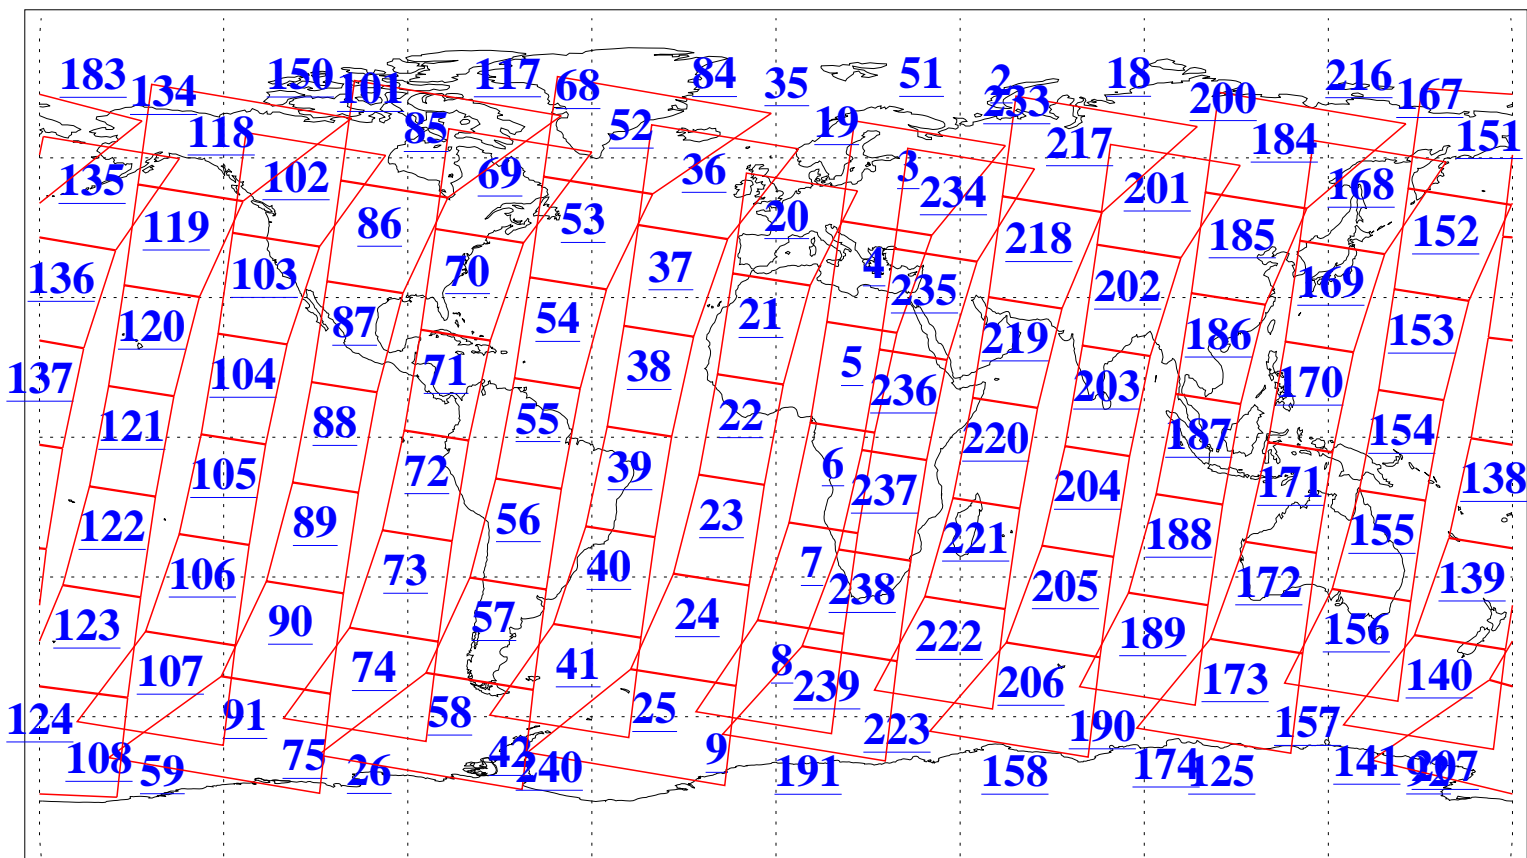

L1B Availability
AMSU Granules: 240
HSB Granules: 0
AIRS Granules: 240

28 Jul 2009
DoY 209
Aqua Day 2642
Granules: 1 to 120

Granules: 121 to 240

Legend: AMSU Available, HSB Available, AIRS Available

L1B Availability
AMSU Granules: 240
HSB Granules: 0
AIRS Granules: 240

28 Jul 2009
DoY 209
Aqua Day 2642
Ascending Granules

Descending Granules

Legend: AMSU Available, HSB Available, AIRS Available

L1B Availability
AMSU Granules: 240
HSB Granules: 0
AIRS Granules: 240

28 Jul 2009
DoY 209
Aqua Day 2642

Northern Hemisphere Granules

Southern Hemisphere Granules

Legend: AMSU Available, HSB Available, AIRS Available