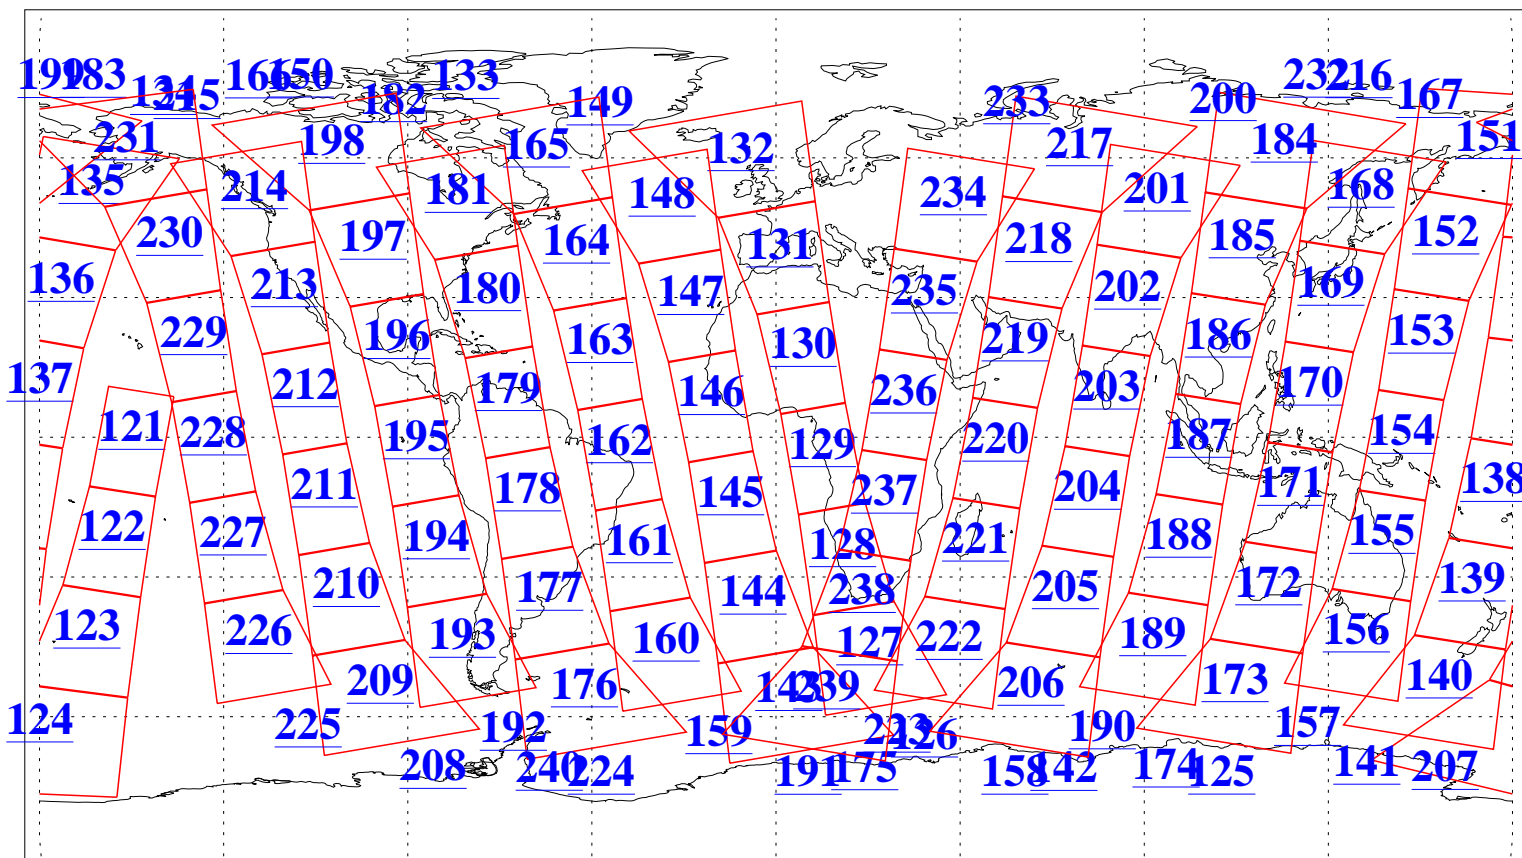

L1B Availability
AMSU Granules: 240
HSB Granules: 0
AIRS Granules: 240

28 Jul 2009
DoY 209
Aqua Day 2642
Granules: 1 to 120

Granules: 121 to 240

Legend: AMSU Available, HSB Available, AIRS Available

L1B Availability
AMSU Granules: 240
HSB Granules: 0
AIRS Granules: 240

28 Jul 2009
DoY 209
Aqua Day 2642
Ascending Granules

Descending Granules

Legend: AMSU Available, HSB Available, AIRS Available

L1B Availability
AMSU Granules: 240
HSB Granules: 0
AIRS Granules: 240

28 Jul 2009
DoY 209
Aqua Day 2642

Northern Hemisphere Granules

Southern Hemisphere Granules

Legend: AMSU Available, HSB Available, AIRS Available