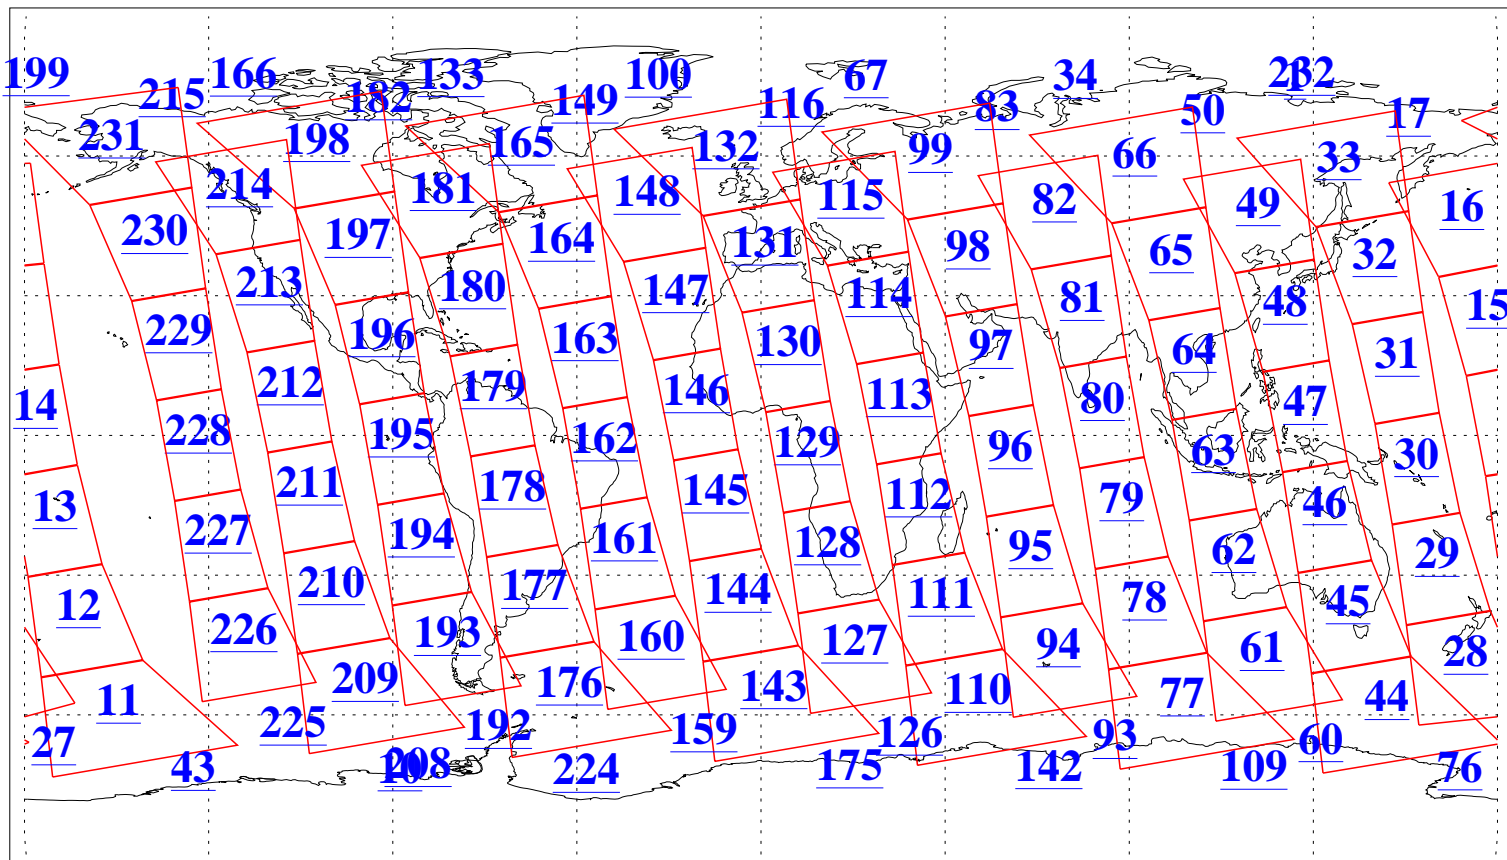

L1B Availability
AMSU Granules: 240
HSB Granules: 0
AIRS Granules: 240

28 Jul 2009
DoY 209
Aqua Day 2642
Granules: 1 to 120

Granules: 121 to 240

Legend: AMSU Available, HSB Available, AIRS Available

L1B Availability
AMSU Granules: 240
HSB Granules: 0
AIRS Granules: 240

28 Jul 2009
DoY 209
Aqua Day 2642
Ascending Granules

Descending Granules

Legend: AMSU Available, HSB Available, AIRS Available

L1B Availability
AMSU Granules: 240
HSB Granules: 0
AIRS Granules: 240

28 Jul 2009
DoY 209
Aqua Day 2642

Northern Hemisphere Granules

Southern Hemisphere Granules

Legend: AMSU Available, HSB Available, AIRS Available