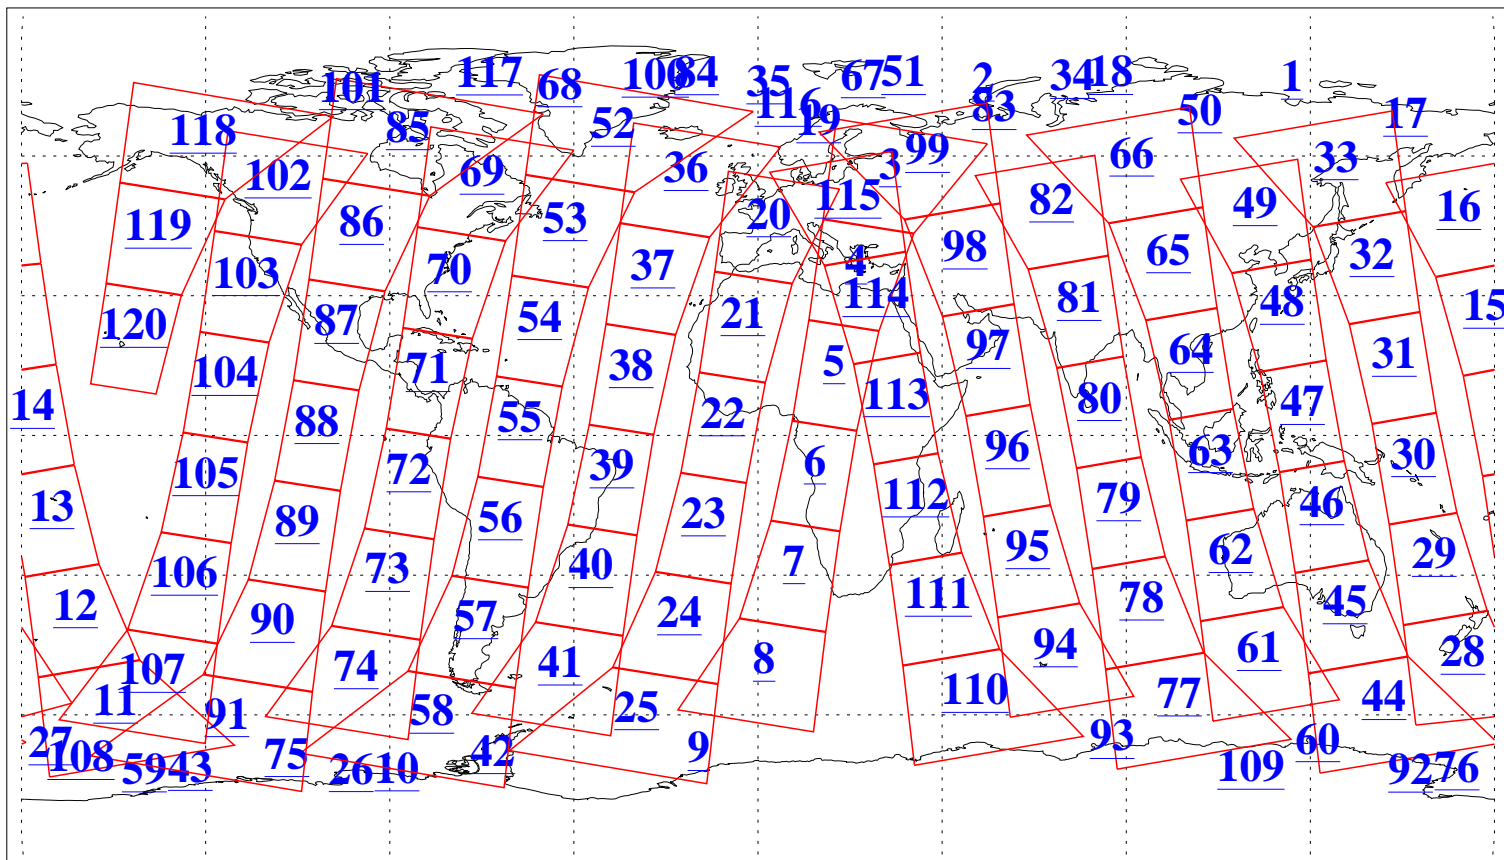

L1B Availability
AMSU Granules: 240
HSB Granules: 0
AIRS Granules: 240

28 Jul 2009
DoY 209
Aqua Day 2642
Granules: 1 to 120

Granules: 121 to 240

Legend: AMSU Available, HSB Available, AIRS Available

L1B Availability
AMSU Granules: 240
HSB Granules: 0
AIRS Granules: 240

28 Jul 2009
DoY 209
Aqua Day 2642
Ascending Granules

Descending Granules

Legend: AMSU Available, HSB Available, AIRS Available

L1B Availability
AMSU Granules: 240
HSB Granules: 0
AIRS Granules: 240

28 Jul 2009
DoY 209
Aqua Day 2642

Northern Hemisphere Granules

Southern Hemisphere Granules

Legend: AMSU Available, HSB Available, AIRS Available