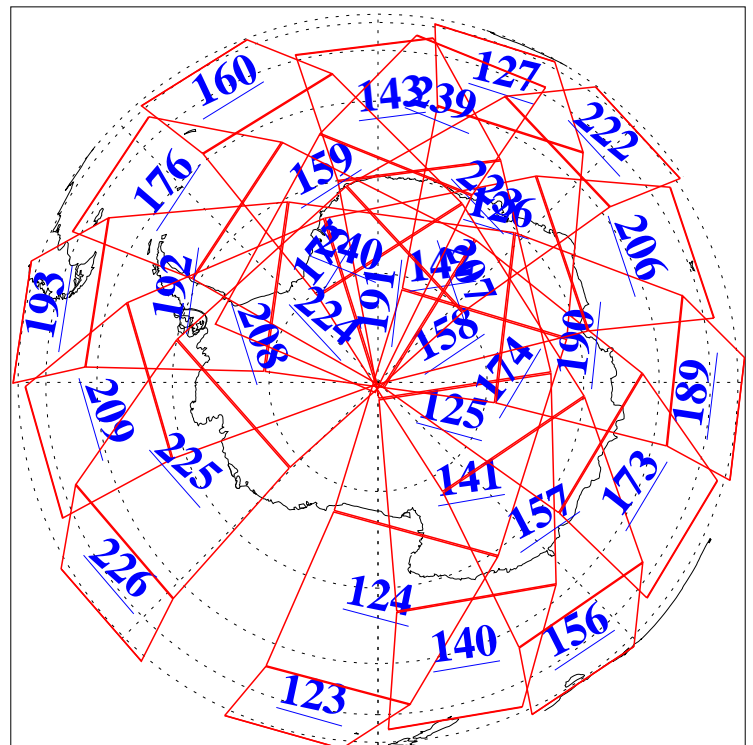

L1B Availability
AMSU Granules: 240
HSB Granules: 0
AIRS Granules: 240

28 Jul 2009
DoY 209
Aqua Day 2642
Granules: 1 to 120

Granules: 121 to 240

Legend: AMSU Available, HSB Available, AIRS Available

L1B Availability
AMSU Granules: 240
HSB Granules: 0
AIRS Granules: 240

28 Jul 2009
DoY 209
Aqua Day 2642
Ascending Granules

Descending Granules

Legend: AMSU Available, HSB Available, AIRS Available

L1B Availability
AMSU Granules: 240
HSB Granules: 0
AIRS Granules: 240

28 Jul 2009
DoY 209
Aqua Day 2642

Northern Hemisphere Granules

Southern Hemisphere Granules

Legend: AMSU Available, HSB Available, AIRS Available