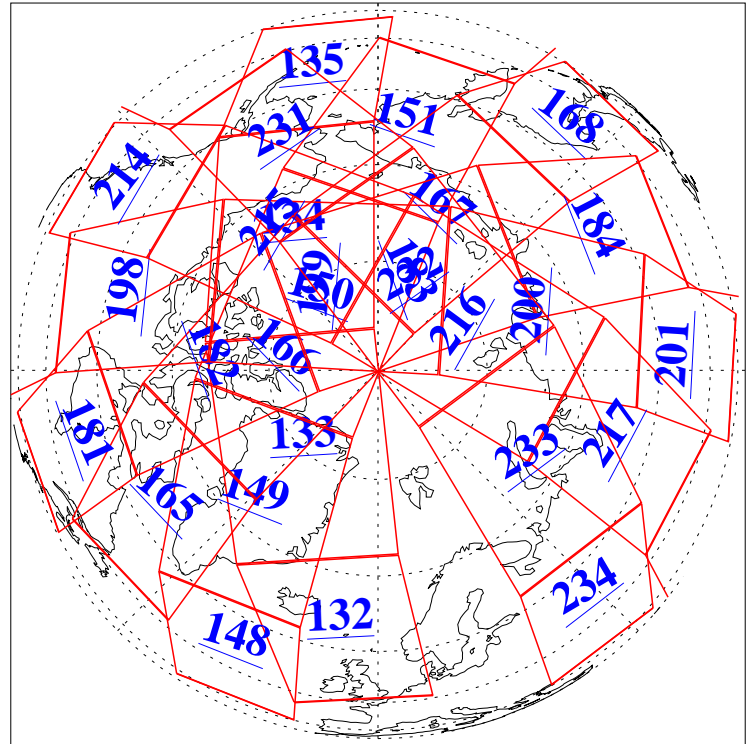

L1B Availability
AMSU Granules: 240
HSB Granules: 0
AIRS Granules: 240

28 Jul 2009
DoY 209
Aqua Day 2642
Granules: 1 to 120

Granules: 121 to 240

Legend: AMSU Available, HSB Available, AIRS Available

L1B Availability
AMSU Granules: 240
HSB Granules: 0
AIRS Granules: 240

28 Jul 2009
DoY 209
Aqua Day 2642
Ascending Granules

Descending Granules

Legend: AMSU Available, HSB Available, AIRS Available

L1B Availability
AMSU Granules: 240
HSB Granules: 0
AIRS Granules: 240

28 Jul 2009
DoY 209
Aqua Day 2642

Northern Hemisphere Granules

Southern Hemisphere Granules

Legend: AMSU Available, HSB Available, AIRS Available