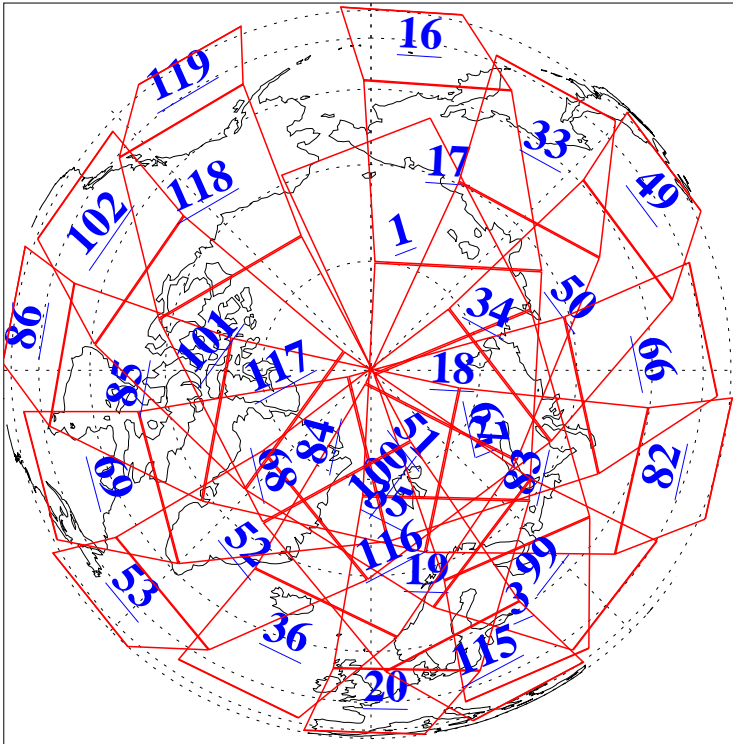

L1B Availability
AMSU Granules: 240
HSB Granules: 0
AIRS Granules: 240

28 Jul 2009
DoY 209
Aqua Day 2642
Granules: 1 to 120

Granules: 121 to 240

Legend: AMSU Available, HSB Available, AIRS Available

L1B Availability
AMSU Granules: 240
HSB Granules: 0
AIRS Granules: 240

28 Jul 2009
DoY 209
Aqua Day 2642
Ascending Granules

Descending Granules

Legend: AMSU Available, HSB Available, AIRS Available

L1B Availability
AMSU Granules: 240
HSB Granules: 0
AIRS Granules: 240

28 Jul 2009
DoY 209
Aqua Day 2642

Northern Hemisphere Granules

Southern Hemisphere Granules

Legend: AMSU Available, HSB Available, AIRS Available