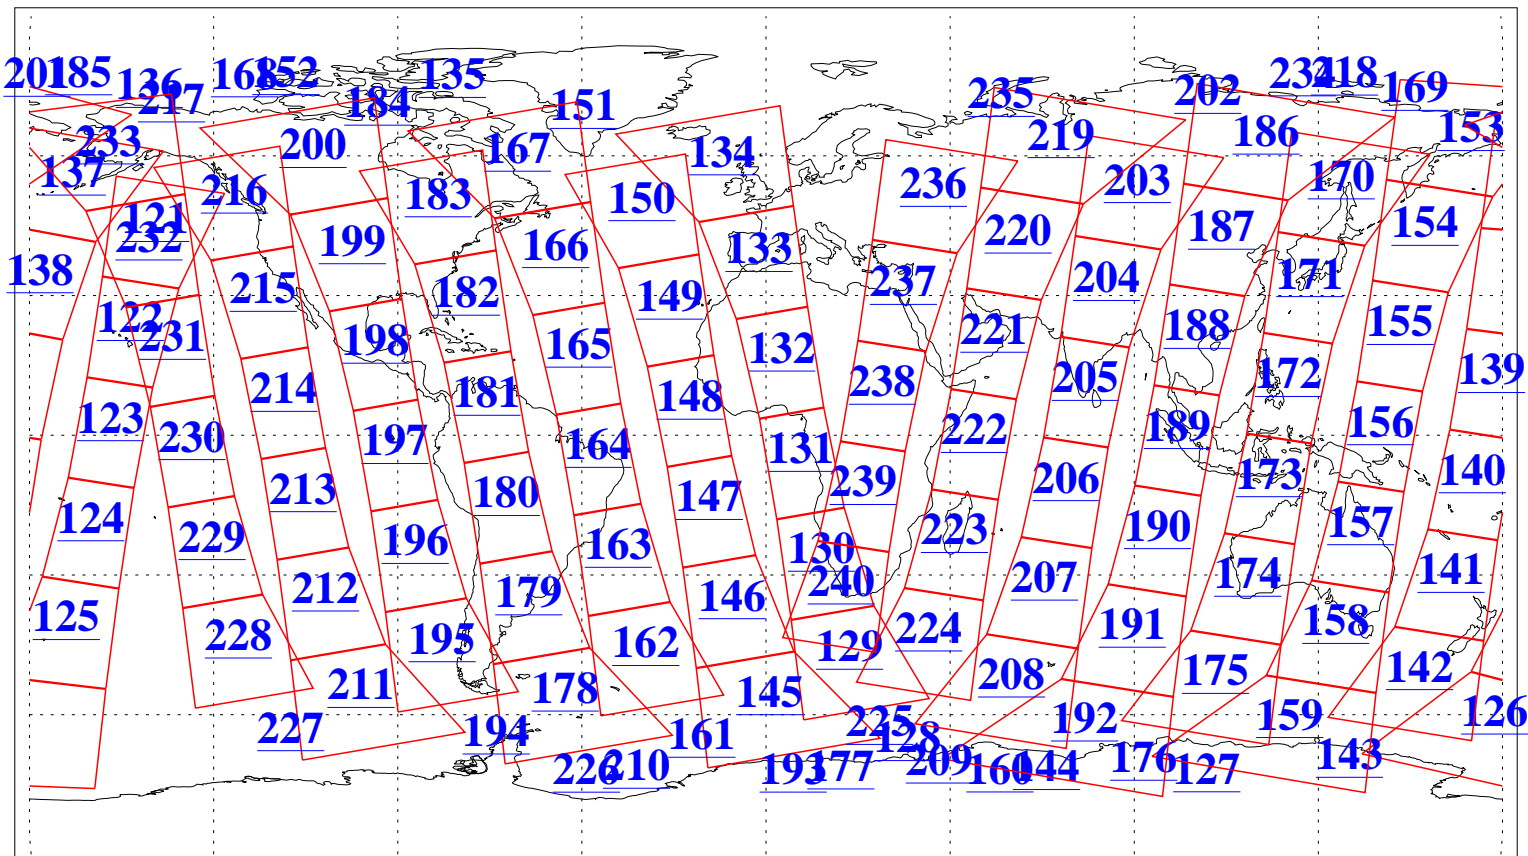

L1B Availability  
AMSU Granules: 240  
HSB Granules: 0  
AIRS Granules: 240

26 Jul 2009  
DoY 207  
Aqua Day 2640  
Granules: 1 to 120

Granules: 121 to 240

Legend: AMSU Available, HSB Available, AIRS Available

L1B Availability  
AMSU Granules: 240  
HSB Granules: 0  
AIRS Granules: 240

26 Jul 2009  
DoY 207  
Aqua Day 2640

Ascending Granules

Descending Granules

Legend: AMSU Available, HSB Available, AIRS Available

L1B Availability  
 AMSU Granules: 240  
 HSB Granules: 0  
 AIRS Granules: 240

26 Jul 2009  
 DoY 207  
 Aqua Day 2640

Northern Hemisphere Granules

Southern Hemisphere Granules

Legend: AMSU Available, HSB Available, AIRS Available