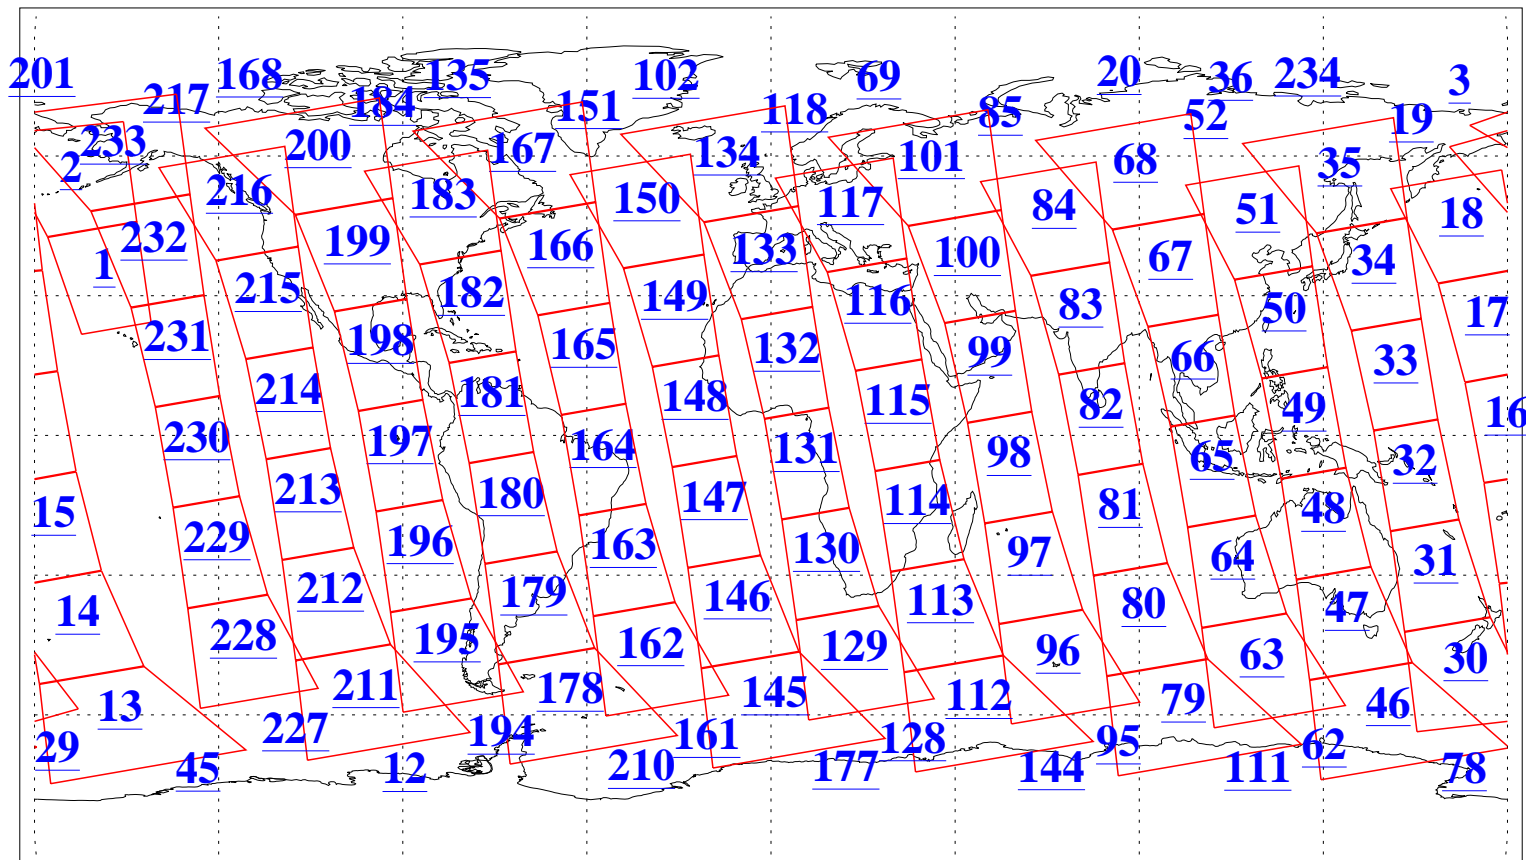

L1B Availability  
AMSU Granules: 240  
HSB Granules: 0  
AIRS Granules: 240

26 Jul 2009  
DoY 207  
Aqua Day 2640  
Granules: 1 to 120

Granules: 121 to 240

Legend: AMSU Available, HSB Available, AIRS Available

L1B Availability  
AMSU Granules: 240  
HSB Granules: 0  
AIRS Granules: 240

26 Jul 2009  
DoY 207  
Aqua Day 2640

Ascending Granules

Descending Granules

Legend: AMSU Available, HSB Available, AIRS Available

L1B Availability  
 AMSU Granules: 240  
 HSB Granules: 0  
 AIRS Granules: 240

26 Jul 2009  
 DoY 207  
 Aqua Day 2640

Northern Hemisphere Granules

Southern Hemisphere Granules

Legend: AMSU Available, HSB Available, AIRS Available