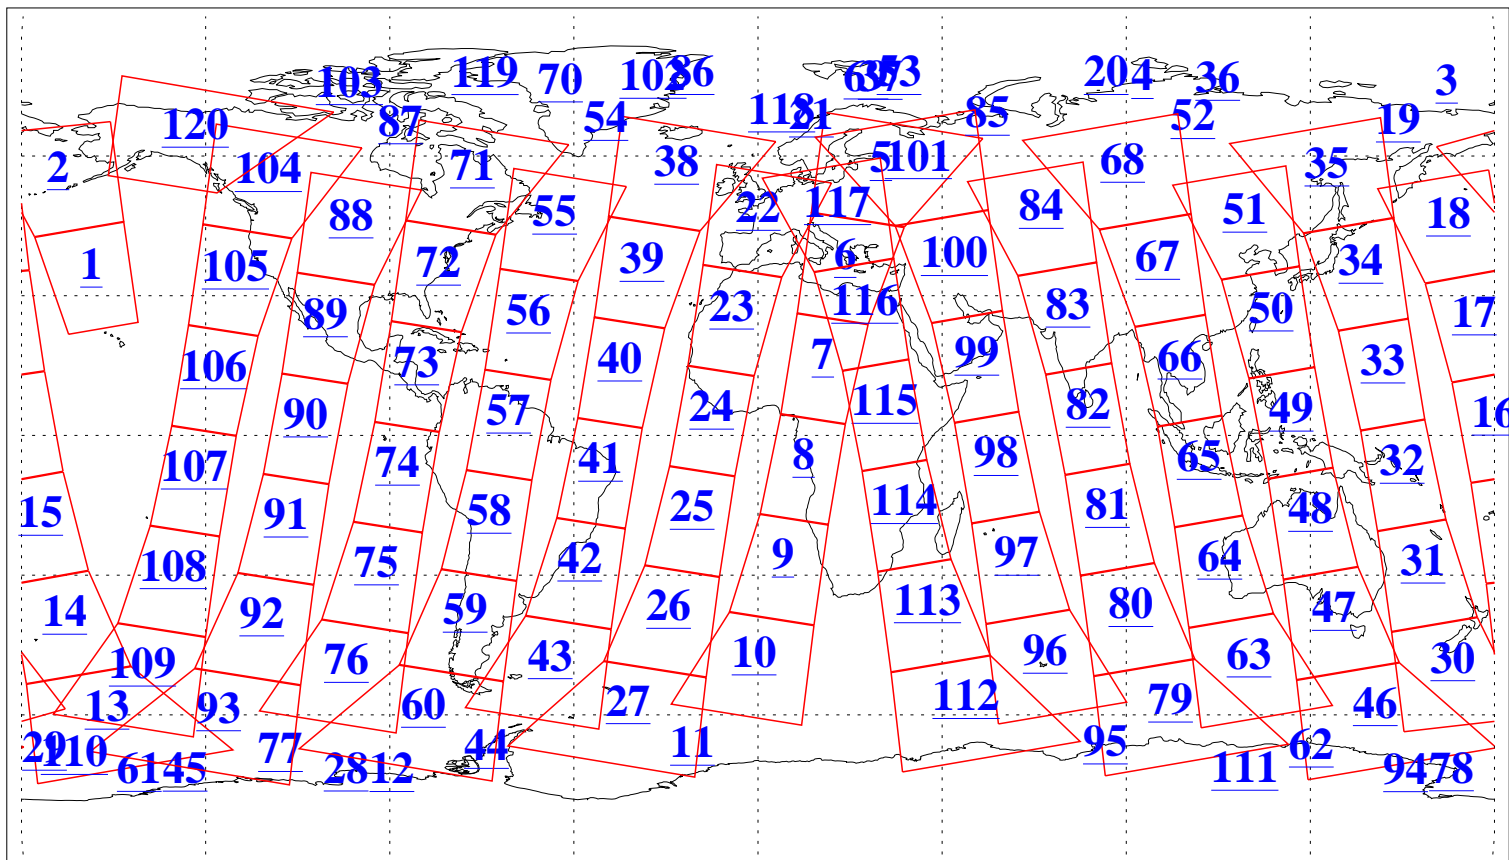

L1B Availability  
AMSU Granules: 240  
HSB Granules: 0  
AIRS Granules: 240

26 Jul 2009  
DoY 207  
Aqua Day 2640  
Granules: 1 to 120

Granules: 121 to 240

Legend: AMSU Available, HSB Available, AIRS Available

L1B Availability  
AMSU Granules: 240  
HSB Granules: 0  
AIRS Granules: 240

26 Jul 2009  
DoY 207  
Aqua Day 2640

Ascending Granules

Descending Granules

Legend: AMSU Available, HSB Available, AIRS Available

L1B Availability  
 AMSU Granules: 240  
 HSB Granules: 0  
 AIRS Granules: 240

26 Jul 2009  
 DoY 207  
 Aqua Day 2640

Northern Hemisphere Granules

Southern Hemisphere Granules

Legend: AMSU Available, HSB Available, AIRS Available