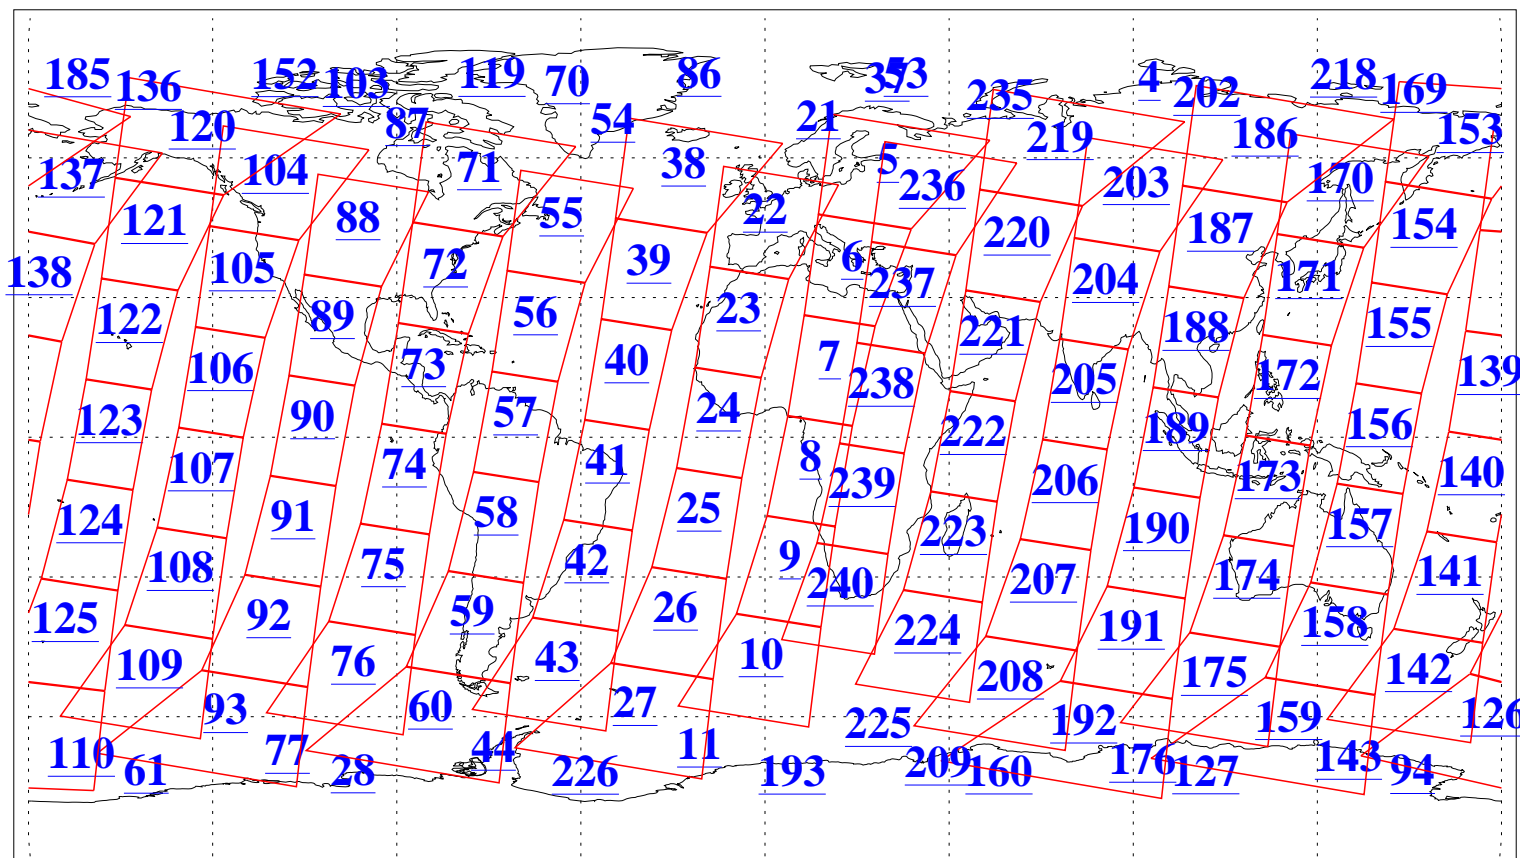

L1B Availability  
AMSU Granules: 240  
HSB Granules: 0  
AIRS Granules: 240

26 Jul 2009  
DoY 207  
Aqua Day 2640  
Granules: 1 to 120

Granules: 121 to 240

Legend: AMSU Available, HSB Available, AIRS Available

L1B Availability  
AMSU Granules: 240  
HSB Granules: 0  
AIRS Granules: 240

26 Jul 2009  
DoY 207  
Aqua Day 2640

Ascending Granules

Descending Granules

Legend: AMSU Available, HSB Available, AIRS Available

L1B Availability  
 AMSU Granules: 240  
 HSB Granules: 0  
 AIRS Granules: 240

26 Jul 2009  
 DoY 207  
 Aqua Day 2640

Northern Hemisphere Granules

Southern Hemisphere Granules

Legend: AMSU Available, HSB Available, AIRS Available