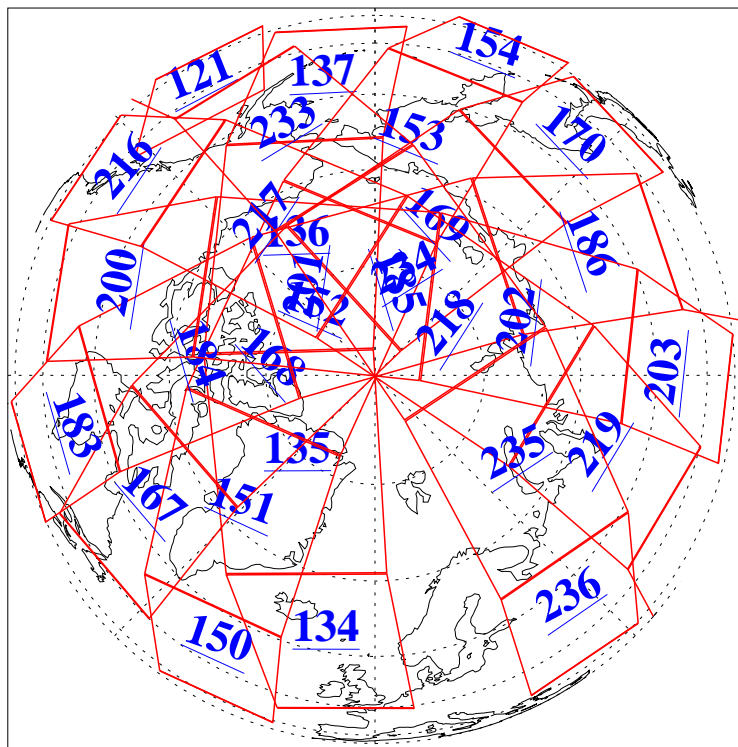

L1B Availability  
AMSU Granules: 240  
HSB Granules: 0  
AIRS Granules: 240

26 Jul 2009  
DoY 207  
Aqua Day 2640  
Granules: 1 to 120

Granules: 121 to 240

Legend: AMSU Available, HSB Available, AIRS Available

L1B Availability  
AMSU Granules: 240  
HSB Granules: 0  
AIRS Granules: 240

26 Jul 2009  
DoY 207  
Aqua Day 2640

Ascending Granules

Descending Granules

Legend: AMSU Available, HSB Available, AIRS Available

L1B Availability  
 AMSU Granules: 240  
 HSB Granules: 0  
 AIRS Granules: 240

26 Jul 2009  
 DoY 207  
 Aqua Day 2640

Northern Hemisphere Granules

Southern Hemisphere Granules

Legend: AMSU Available, HSB Available, AIRS Available