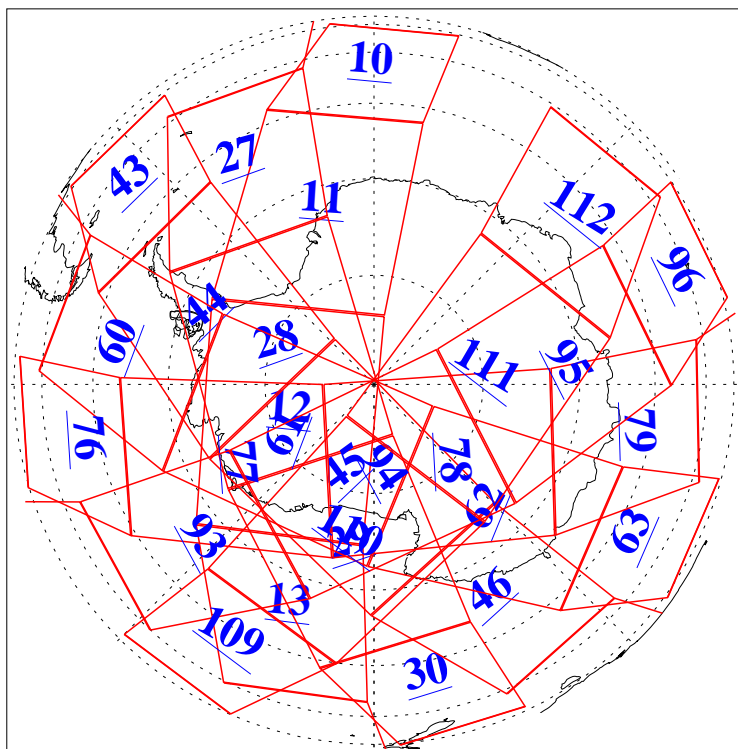

L1B Availability  
AMSU Granules: 240  
HSB Granules: 0  
AIRS Granules: 240

26 Jul 2009  
DoY 207  
Aqua Day 2640  
Granules: 1 to 120

Granules: 121 to 240

Legend: AMSU Available, HSB Available, AIRS Available

L1B Availability  
AMSU Granules: 240  
HSB Granules: 0  
AIRS Granules: 240

26 Jul 2009  
DoY 207  
Aqua Day 2640

Ascending Granules

Descending Granules

Legend: AMSU Available, HSB Available, AIRS Available

L1B Availability  
 AMSU Granules: 240  
 HSB Granules: 0  
 AIRS Granules: 240

26 Jul 2009  
 DoY 207  
 Aqua Day 2640

Northern Hemisphere Granules

Southern Hemisphere Granules

Legend: AMSU Available, HSB Available, AIRS Available