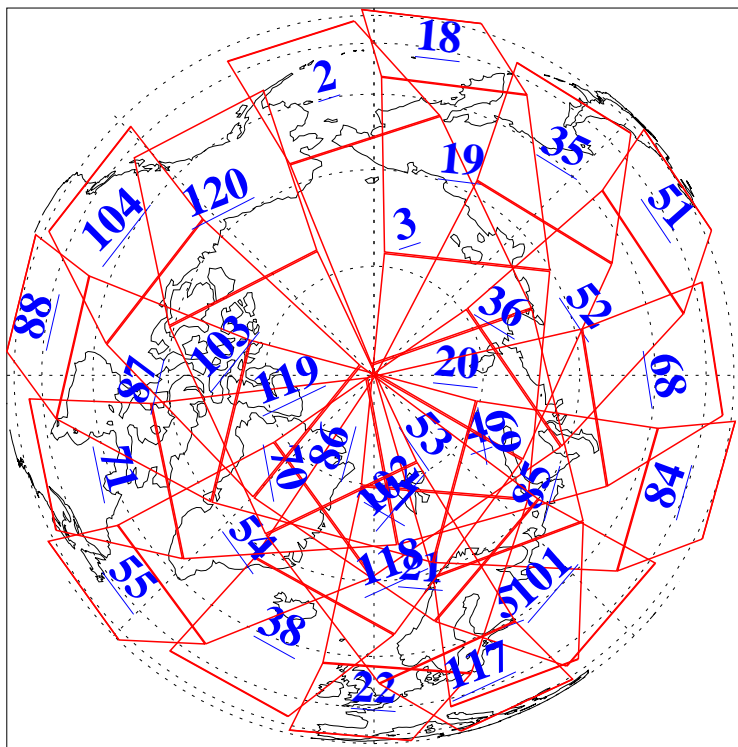

L1B Availability  
AMSU Granules: 240  
HSB Granules: 0  
AIRS Granules: 240

26 Jul 2009  
DoY 207  
Aqua Day 2640  
Granules: 1 to 120

Granules: 121 to 240

Legend: AMSU Available, HSB Available, AIRS Available

L1B Availability  
AMSU Granules: 240  
HSB Granules: 0  
AIRS Granules: 240

26 Jul 2009  
DoY 207  
Aqua Day 2640

Ascending Granules

Descending Granules

Legend: AMSU Available, HSB Available, AIRS Available

L1B Availability  
 AMSU Granules: 240  
 HSB Granules: 0  
 AIRS Granules: 240

26 Jul 2009  
 DoY 207  
 Aqua Day 2640

Northern Hemisphere Granules

Southern Hemisphere Granules

Legend: AMSU Available, HSB Available, AIRS Available