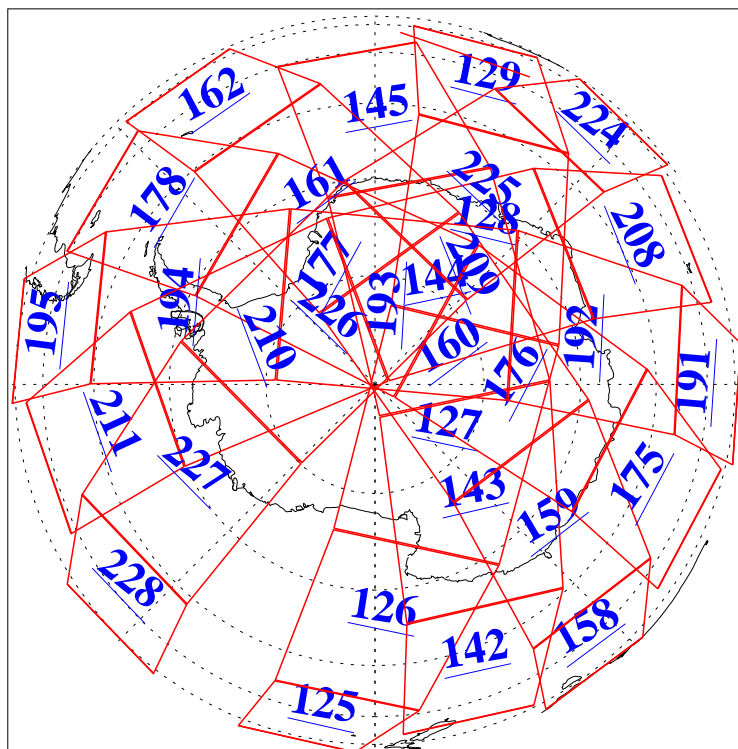

L1B Availability  
AMSU Granules: 240  
HSB Granules: 0  
AIRS Granules: 240

26 Jul 2009  
DoY 207  
Aqua Day 2640  
Granules: 1 to 120

Granules: 121 to 240

Legend: AMSU Available, HSB Available, AIRS Available

L1B Availability  
AMSU Granules: 240  
HSB Granules: 0  
AIRS Granules: 240

26 Jul 2009  
DoY 207  
Aqua Day 2640

Ascending Granules

Descending Granules

Legend: AMSU Available, HSB Available, AIRS Available

L1B Availability  
 AMSU Granules: 240  
 HSB Granules: 0  
 AIRS Granules: 240

26 Jul 2009  
 DoY 207  
 Aqua Day 2640

Northern Hemisphere Granules

Southern Hemisphere Granules

Legend: AMSU Available, HSB Available, AIRS Available