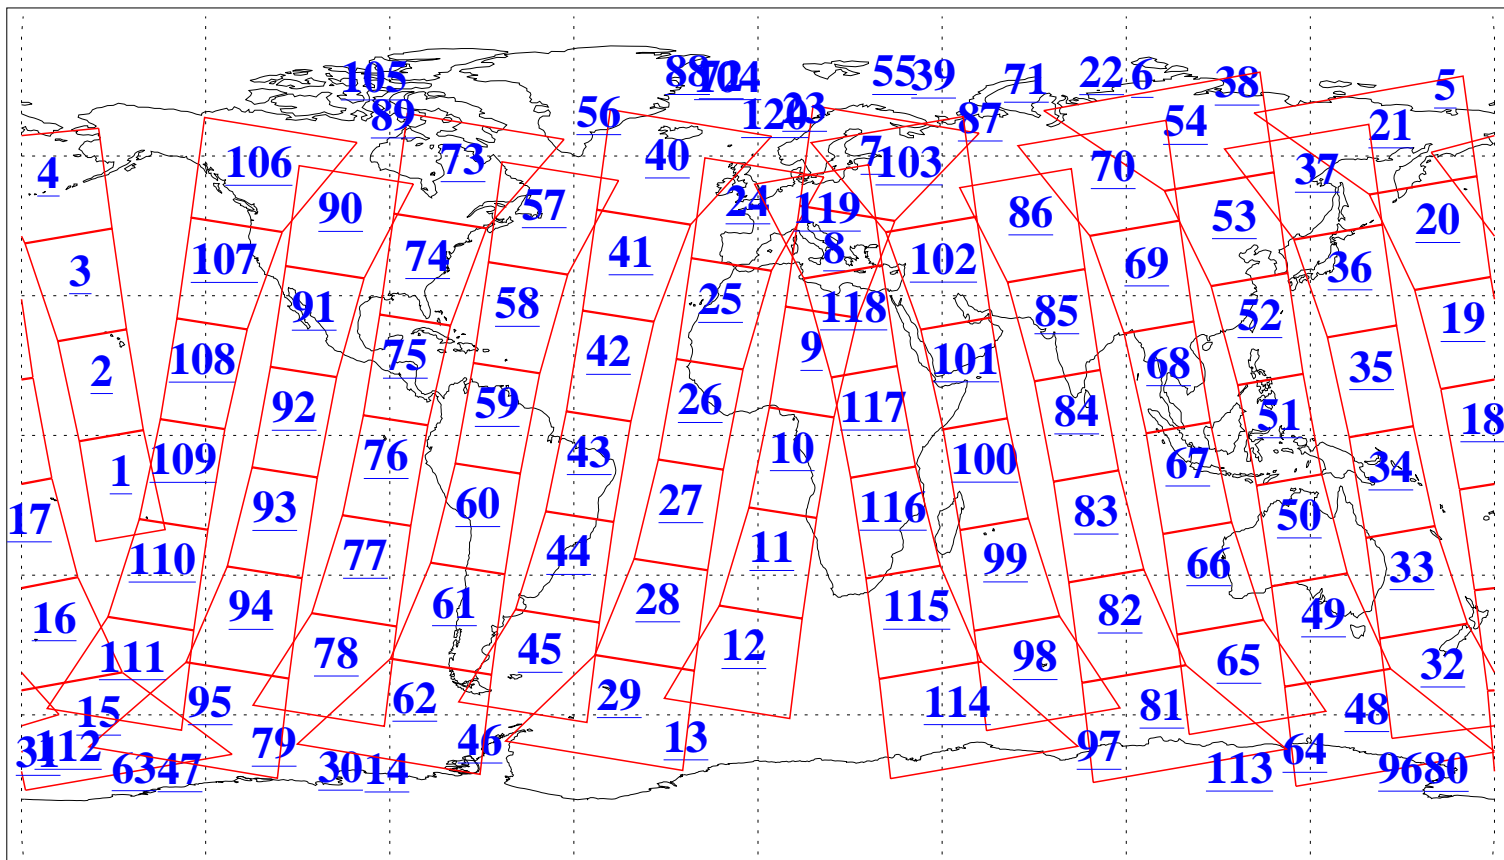

L1B Availability
AMSU Granules: 240
HSB Granules: 0
AIRS Granules: 240

24 Jul 2009
DoY 205
Aqua Day 2638
Granules: 1 to 120

Granules: 121 to 240

Legend: AMSU Available, HSB Available, AIRS Available

L1B Availability
AMSU Granules: 240
HSB Granules: 0
AIRS Granules: 240

24 Jul 2009
DoY 205
Aqua Day 2638

Ascending Granules

Descending Granules

Legend: AMSU Available, HSB Available, AIRS Available

L1B Availability
 AMSU Granules: 240
 HSB Granules: 0
 AIRS Granules: 240

24 Jul 2009
 DoY 205
 Aqua Day 2638

Northern Hemisphere Granules

Southern Hemisphere Granules

Legend: AMSU Available, HSB Available, AIRS Available