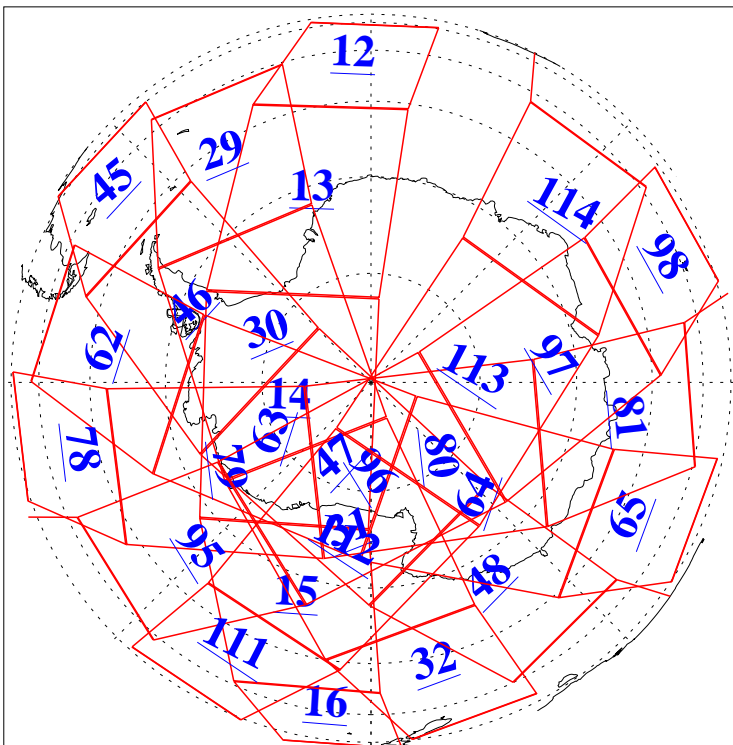

L1B Availability
AMSU Granules: 240
HSB Granules: 0
AIRS Granules: 240

24 Jul 2009
DoY 205
Aqua Day 2638
Granules: 1 to 120

Granules: 121 to 240

Legend: AMSU Available, HSB Available, AIRS Available

L1B Availability
AMSU Granules: 240
HSB Granules: 0
AIRS Granules: 240

24 Jul 2009
DoY 205
Aqua Day 2638

Ascending Granules

Descending Granules

Legend: AMSU Available, HSB Available, AIRS Available

L1B Availability
 AMSU Granules: 240
 HSB Granules: 0
 AIRS Granules: 240

24 Jul 2009
 DoY 205
 Aqua Day 2638

Northern Hemisphere Granules

Southern Hemisphere Granules

Legend: AMSU Available, HSB Available, AIRS Available