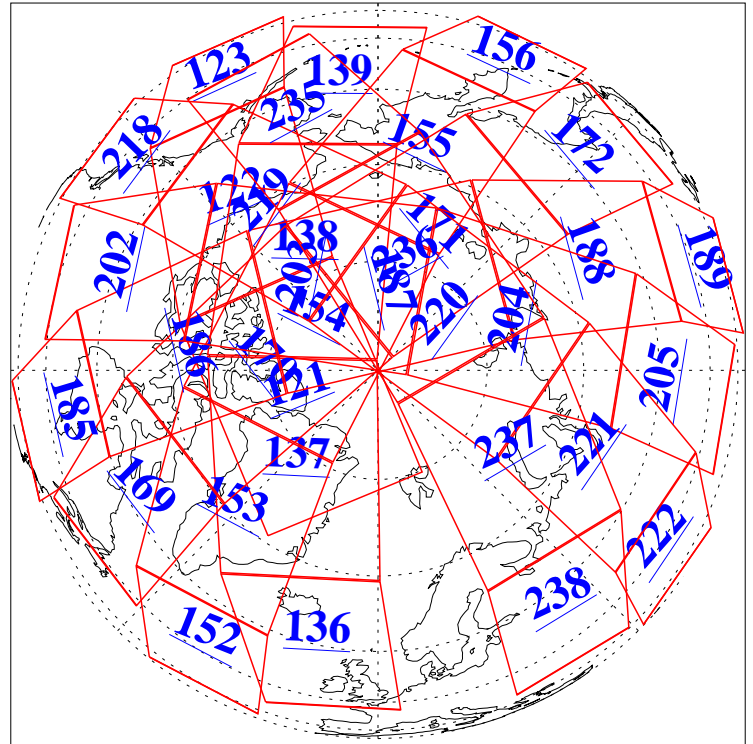

L1B Availability
AMSU Granules: 240
HSB Granules: 0
AIRS Granules: 240

24 Jul 2009
DoY 205
Aqua Day 2638
Granules: 1 to 120

Granules: 121 to 240

Legend: AMSU Available, HSB Available, AIRS Available

L1B Availability
AMSU Granules: 240
HSB Granules: 0
AIRS Granules: 240

24 Jul 2009
DoY 205
Aqua Day 2638

Ascending Granules

Descending Granules

Legend: AMSU Available, HSB Available, AIRS Available

L1B Availability
 AMSU Granules: 240
 HSB Granules: 0
 AIRS Granules: 240

24 Jul 2009
 DoY 205
 Aqua Day 2638

Northern Hemisphere Granules

Southern Hemisphere Granules

Legend: AMSU Available, HSB Available, AIRS Available