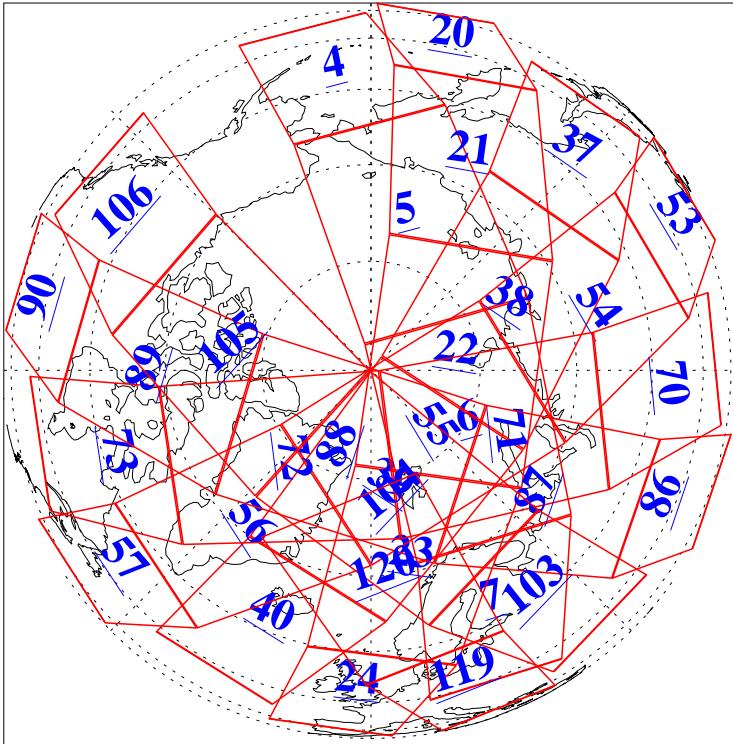

L1B Availability
AMSU Granules: 240
HSB Granules: 0
AIRS Granules: 240

24 Jul 2009
DoY 205
Aqua Day 2638
Granules: 1 to 120

Granules: 121 to 240

Legend: AMSU Available, HSB Available, AIRS Available

L1B Availability
AMSU Granules: 240
HSB Granules: 0
AIRS Granules: 240

24 Jul 2009
DoY 205
Aqua Day 2638

Ascending Granules

Descending Granules

Legend: AMSU Available, HSB Available, AIRS Available

L1B Availability
 AMSU Granules: 240
 HSB Granules: 0
 AIRS Granules: 240

24 Jul 2009
 DoY 205
 Aqua Day 2638

Northern Hemisphere Granules

Southern Hemisphere Granules

Legend: AMSU Available, HSB Available, AIRS Available