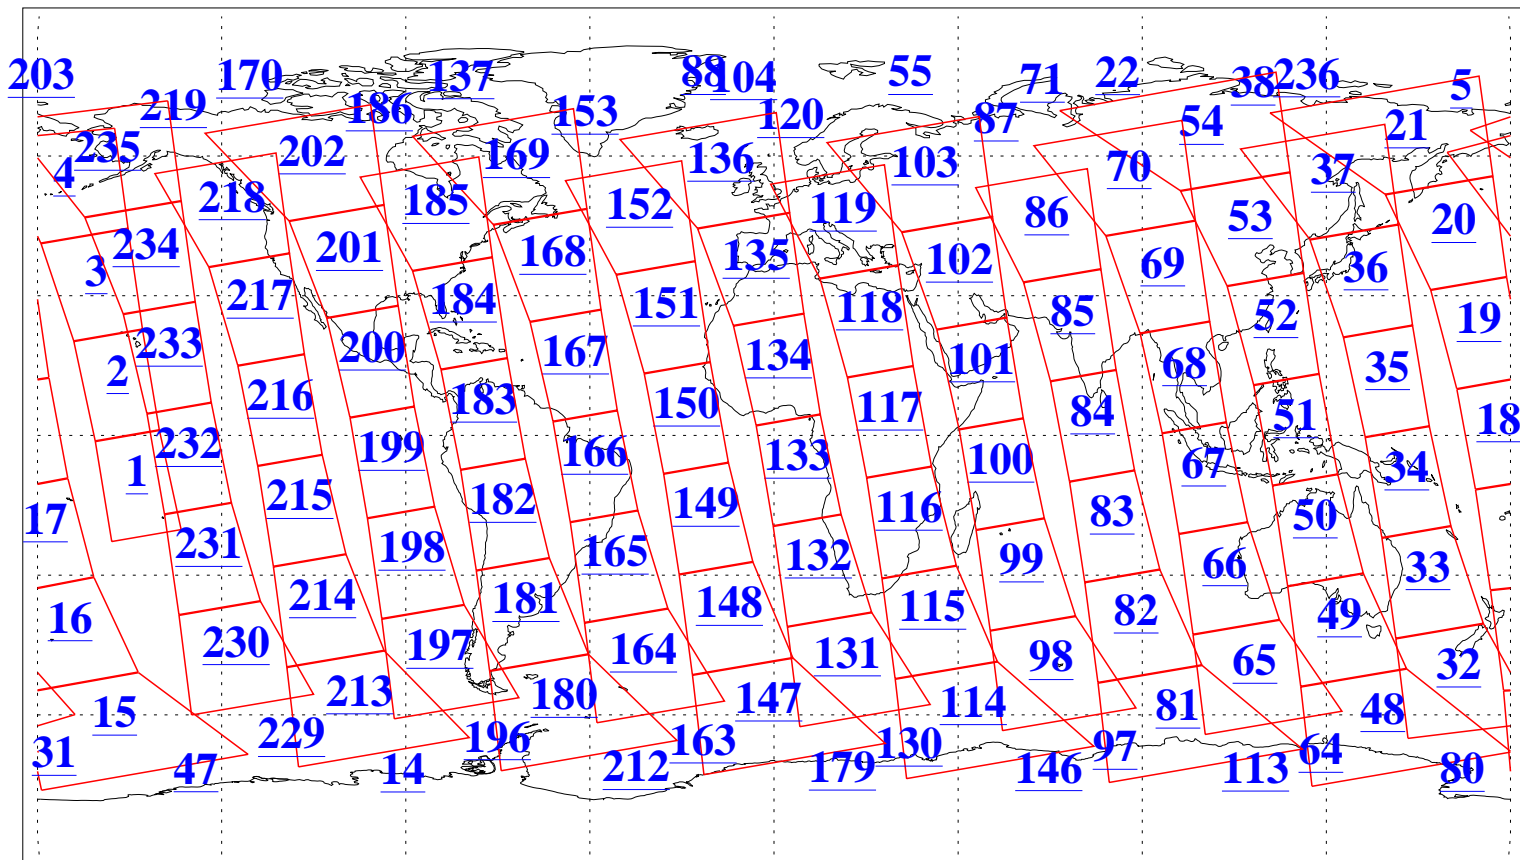

L1B Availability
AMSU Granules: 240
HSB Granules: 0
AIRS Granules: 240

24 Jul 2009
DoY 205
Aqua Day 2638
Granules: 1 to 120

Granules: 121 to 240

Legend: AMSU Available, HSB Available, AIRS Available

L1B Availability
AMSU Granules: 240
HSB Granules: 0
AIRS Granules: 240

24 Jul 2009
DoY 205
Aqua Day 2638

Ascending Granules

Descending Granules

Legend: AMSU Available, HSB Available, AIRS Available

L1B Availability
 AMSU Granules: 240
 HSB Granules: 0
 AIRS Granules: 240

24 Jul 2009
 DoY 205
 Aqua Day 2638

Northern Hemisphere Granules

Southern Hemisphere Granules

Legend: AMSU Available, HSB Available, AIRS Available