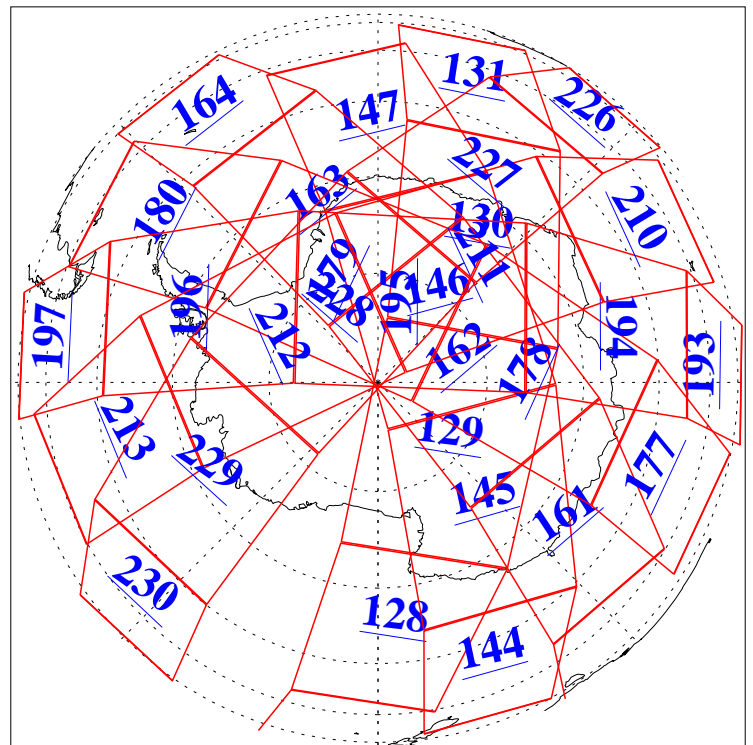

L1B Availability
AMSU Granules: 240
HSB Granules: 0
AIRS Granules: 240

24 Jul 2009
DoY 205
Aqua Day 2638
Granules: 1 to 120

Granules: 121 to 240

Legend: AMSU Available, HSB Available, AIRS Available

L1B Availability
AMSU Granules: 240
HSB Granules: 0
AIRS Granules: 240

24 Jul 2009
DoY 205
Aqua Day 2638

Ascending Granules

Descending Granules

Legend: AMSU Available, HSB Available, AIRS Available

L1B Availability
 AMSU Granules: 240
 HSB Granules: 0
 AIRS Granules: 240

24 Jul 2009
 DoY 205
 Aqua Day 2638

Northern Hemisphere Granules

Southern Hemisphere Granules

Legend: AMSU Available, HSB Available, AIRS Available