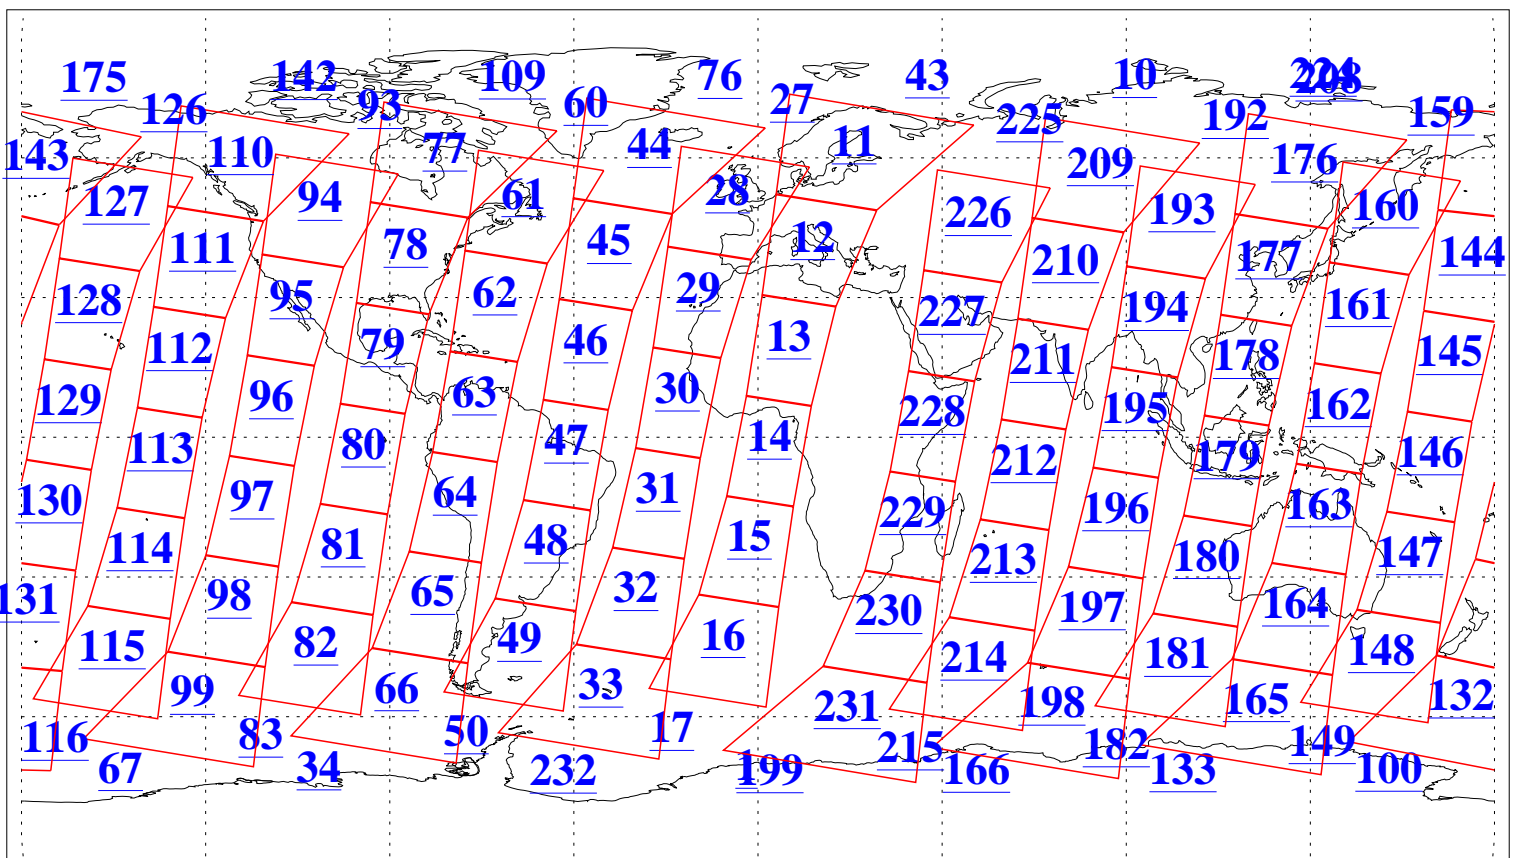

L1B Availability
AMSU Granules: 240
HSB Granules: 0
AIRS Granules: 240

20 Jul 2009
DoY 201
Aqua Day 2634
Granules: 1 to 120

Granules: 121 to 240

Legend: AMSU Available, HSB Available, AIRS Available

L1B Availability
AMSU Granules: 240
HSB Granules: 0
AIRS Granules: 240

20 Jul 2009
DoY 201
Aqua Day 2634

Ascending Granules

Descending Granules

Legend: AMSU Available, HSB Available, AIRS Available

L1B Availability
 AMSU Granules: 240
 HSB Granules: 0
 AIRS Granules: 240

20 Jul 2009
 DoY 201
 Aqua Day 2634

Northern Hemisphere Granules

Southern Hemisphere Granules

Legend: AMSU Available, HSB Available, AIRS Available