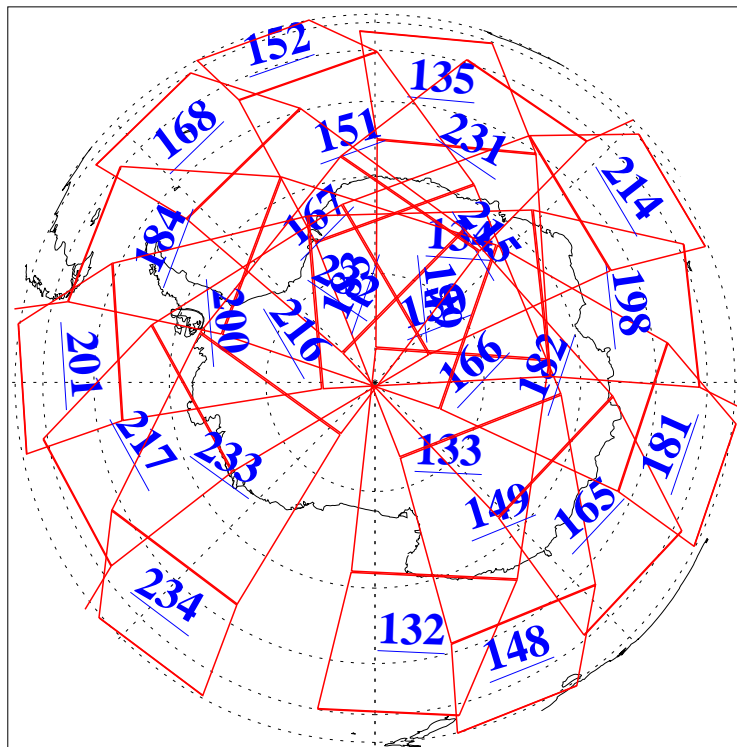

L1B Availability
AMSU Granules: 240
HSB Granules: 0
AIRS Granules: 240

20 Jul 2009
DoY 201
Aqua Day 2634
Granules: 1 to 120

Granules: 121 to 240

Legend: AMSU Available, HSB Available, AIRS Available

L1B Availability
AMSU Granules: 240
HSB Granules: 0
AIRS Granules: 240

20 Jul 2009
DoY 201
Aqua Day 2634

Ascending Granules

Descending Granules

Legend: AMSU Available, HSB Available, AIRS Available

L1B Availability
 AMSU Granules: 240
 HSB Granules: 0
 AIRS Granules: 240

20 Jul 2009
 DoY 201
 Aqua Day 2634

Northern Hemisphere Granules

Southern Hemisphere Granules

Legend: AMSU Available, HSB Available, AIRS Available