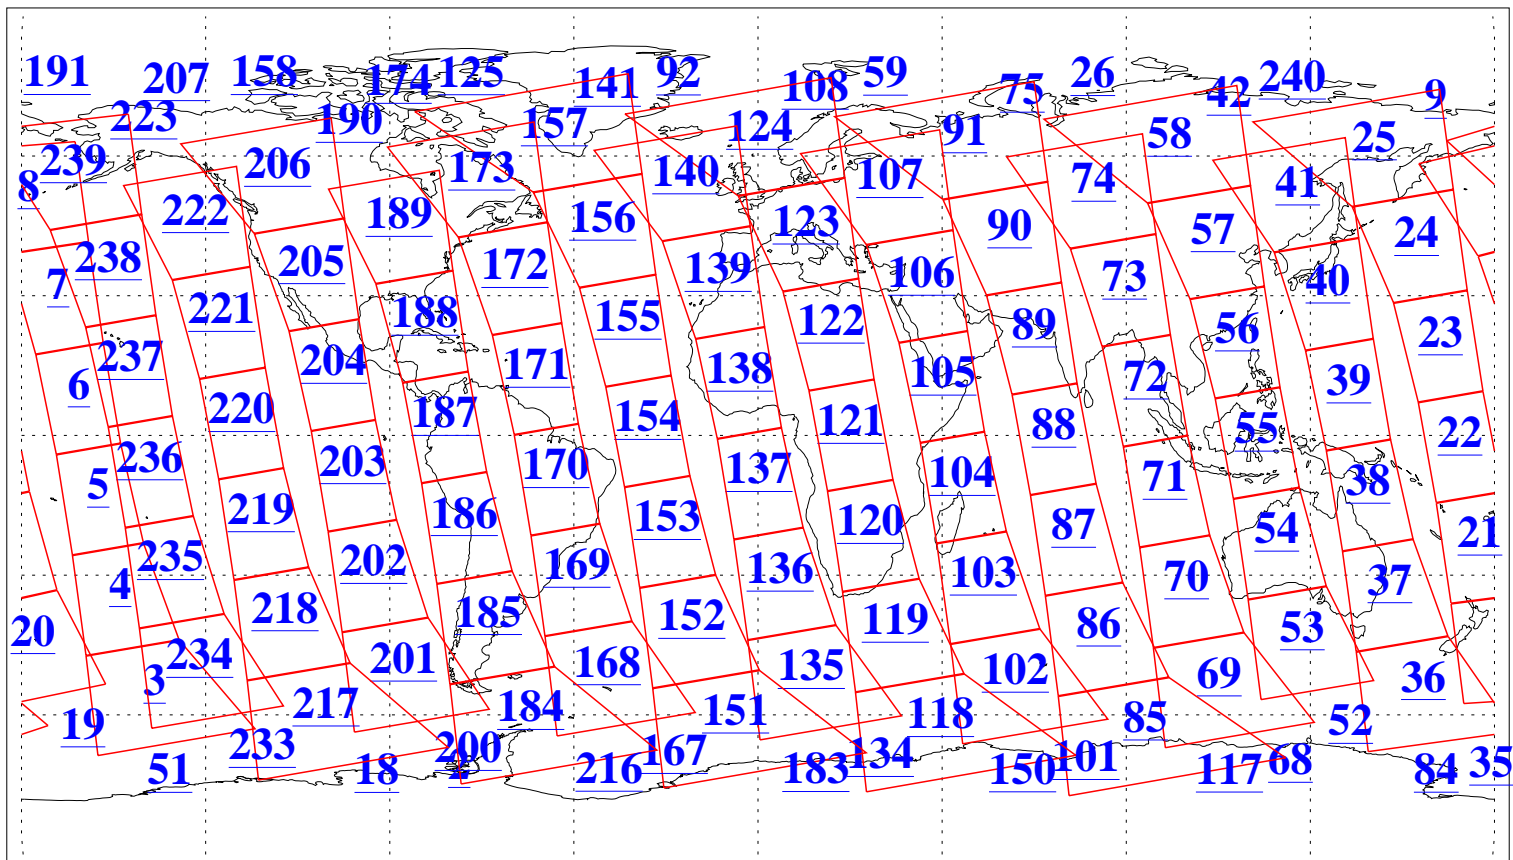

L1B Availability
AMSU Granules: 240
HSB Granules: 0
AIRS Granules: 240

20 Jul 2009
DoY 201
Aqua Day 2634
Granules: 1 to 120

Granules: 121 to 240

Legend: AMSU Available, HSB Available, AIRS Available

L1B Availability
AMSU Granules: 240
HSB Granules: 0
AIRS Granules: 240

20 Jul 2009
DoY 201
Aqua Day 2634

Ascending Granules

Descending Granules

Legend: AMSU Available, HSB Available, AIRS Available

L1B Availability
 AMSU Granules: 240
 HSB Granules: 0
 AIRS Granules: 240

20 Jul 2009
 DoY 201
 Aqua Day 2634

Northern Hemisphere Granules

Southern Hemisphere Granules

Legend: AMSU Available, HSB Available, AIRS Available