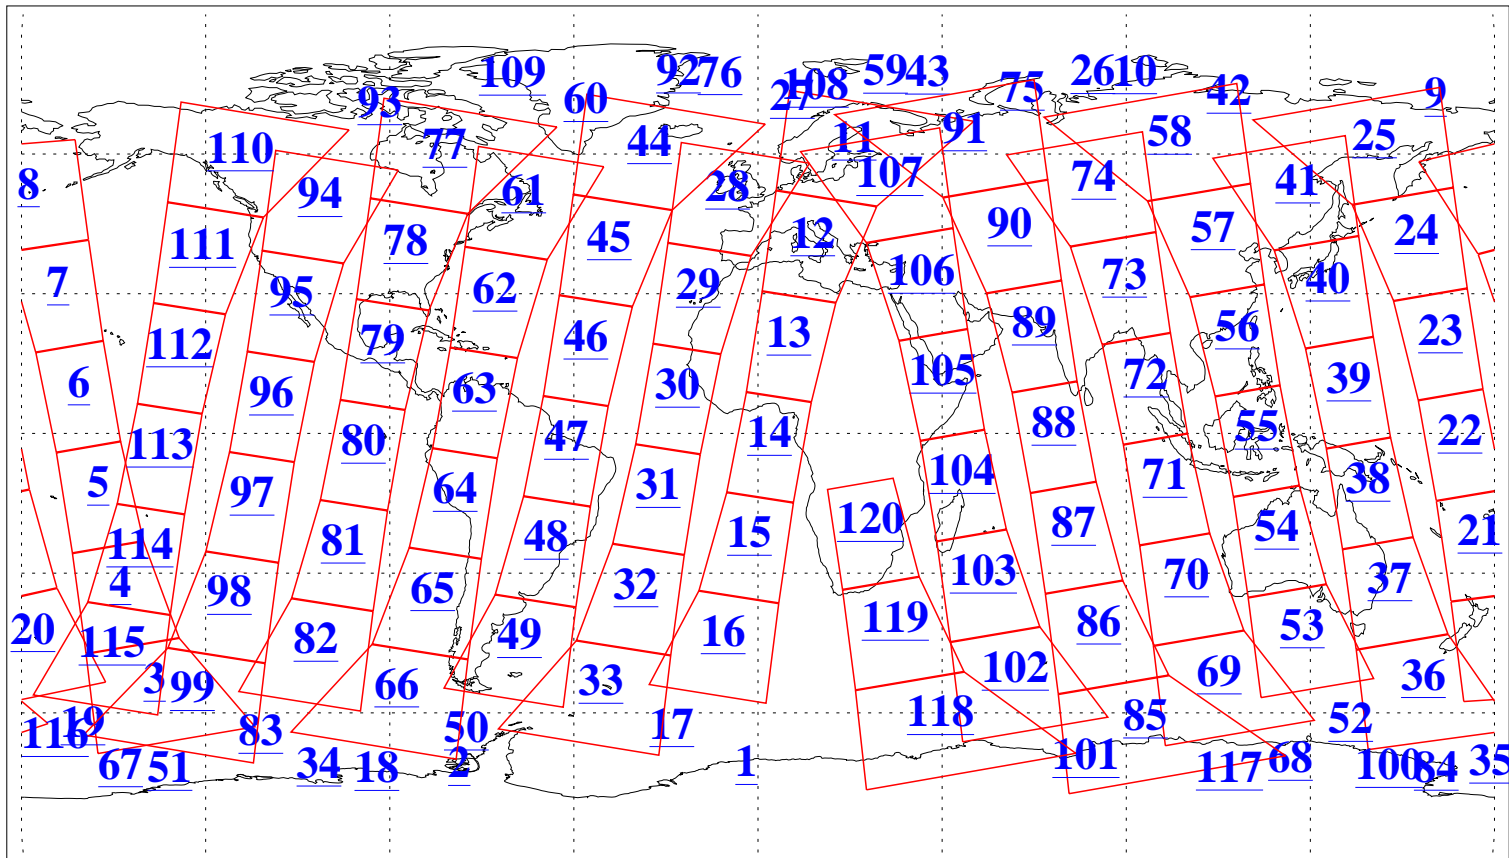

L1B Availability
AMSU Granules: 240
HSB Granules: 0
AIRS Granules: 240

20 Jul 2009
DoY 201
Aqua Day 2634
Granules: 1 to 120

Granules: 121 to 240

Legend: AMSU Available, HSB Available, AIRS Available

L1B Availability
AMSU Granules: 240
HSB Granules: 0
AIRS Granules: 240

20 Jul 2009
DoY 201
Aqua Day 2634

Ascending Granules

Descending Granules

Legend: AMSU Available, HSB Available, AIRS Available

L1B Availability
 AMSU Granules: 240
 HSB Granules: 0
 AIRS Granules: 240

20 Jul 2009
 DoY 201
 Aqua Day 2634

Northern Hemisphere Granules

Southern Hemisphere Granules

Legend: AMSU Available, HSB Available, AIRS Available