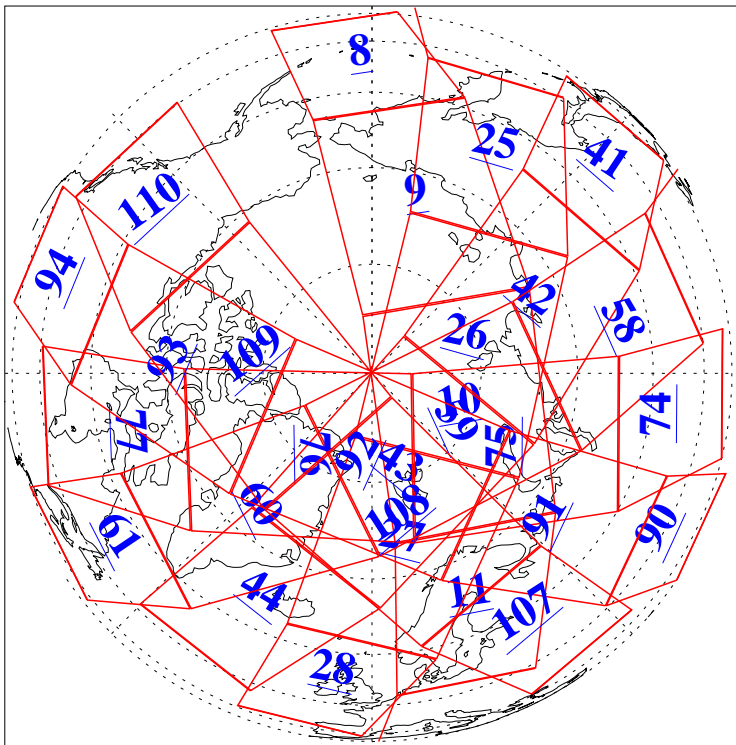

L1B Availability
AMSU Granules: 240
HSB Granules: 0
AIRS Granules: 240

20 Jul 2009
DoY 201
Aqua Day 2634
Granules: 1 to 120

Granules: 121 to 240

Legend: AMSU Available, HSB Available, AIRS Available

L1B Availability
AMSU Granules: 240
HSB Granules: 0
AIRS Granules: 240

20 Jul 2009
DoY 201
Aqua Day 2634

Ascending Granules

Descending Granules

Legend: AMSU Available, HSB Available, AIRS Available

L1B Availability
 AMSU Granules: 240
 HSB Granules: 0
 AIRS Granules: 240

20 Jul 2009
 DoY 201
 Aqua Day 2634

Northern Hemisphere Granules

Southern Hemisphere Granules

Legend: AMSU Available, HSB Available, AIRS Available