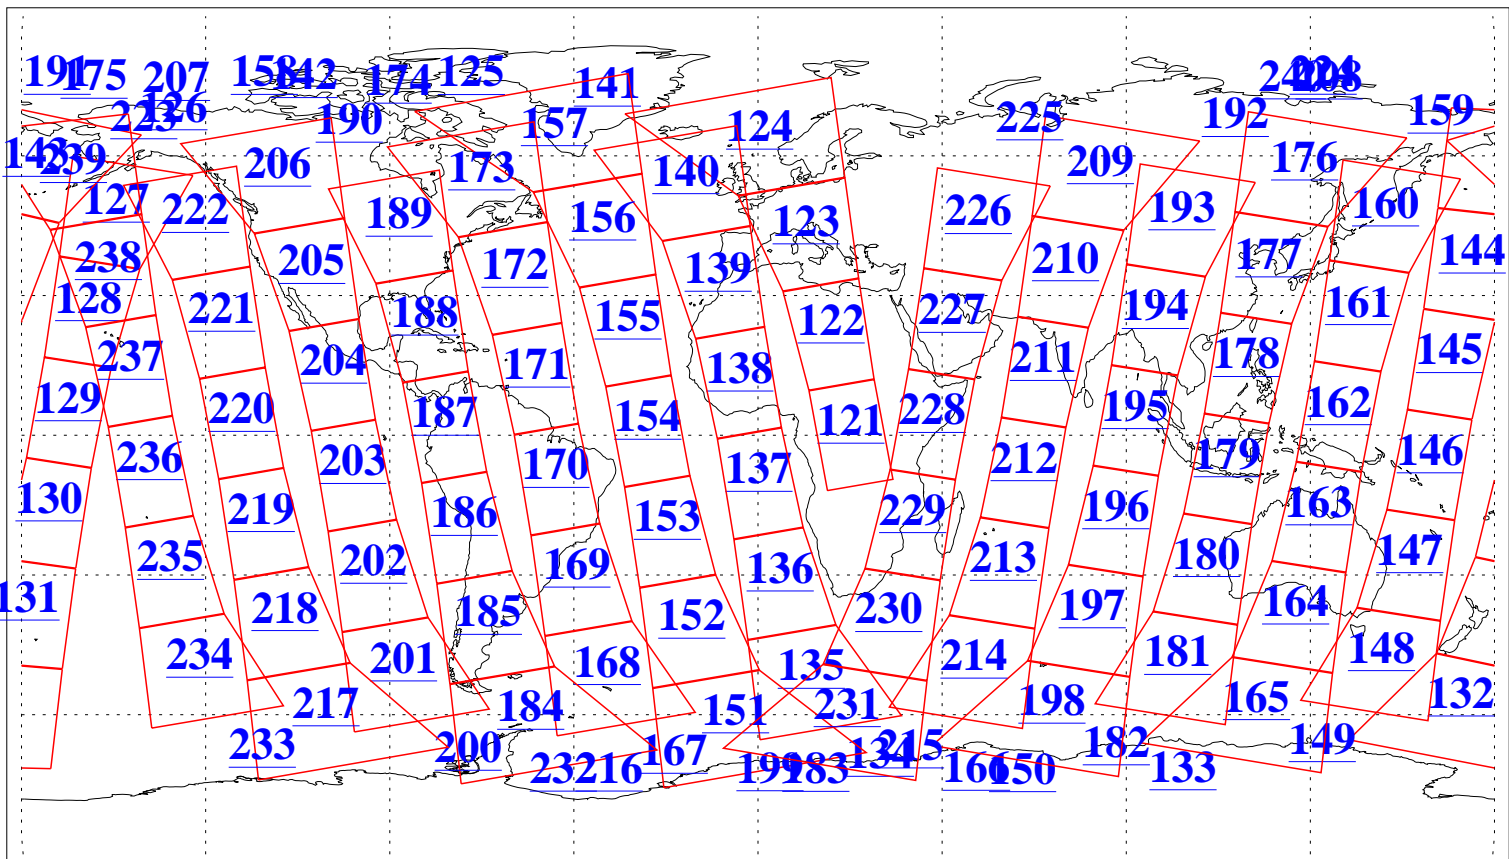

L1B Availability
AMSU Granules: 240
HSB Granules: 0
AIRS Granules: 240

20 Jul 2009
DoY 201
Aqua Day 2634
Granules: 1 to 120

Granules: 121 to 240

Legend: AMSU Available, HSB Available, AIRS Available

L1B Availability
AMSU Granules: 240
HSB Granules: 0
AIRS Granules: 240

20 Jul 2009
DoY 201
Aqua Day 2634

Ascending Granules

Descending Granules

Legend: AMSU Available, HSB Available, AIRS Available

L1B Availability
 AMSU Granules: 240
 HSB Granules: 0
 AIRS Granules: 240

20 Jul 2009
 DoY 201
 Aqua Day 2634

Northern Hemisphere Granules

Southern Hemisphere Granules

Legend: AMSU Available, HSB Available, AIRS Available