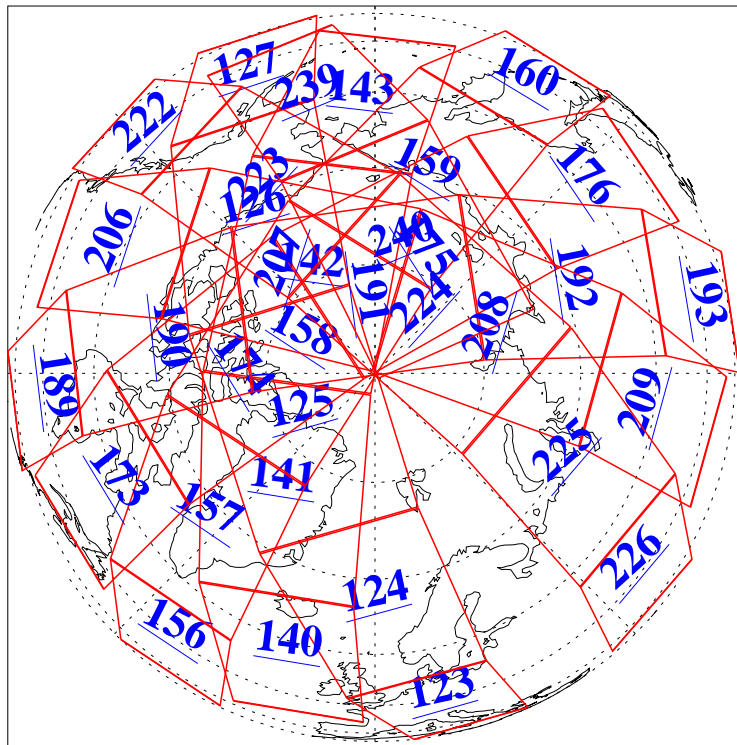

L1B Availability
AMSU Granules: 240
HSB Granules: 0
AIRS Granules: 240

20 Jul 2009
DoY 201
Aqua Day 2634
Granules: 1 to 120

Granules: 121 to 240

Legend: AMSU Available, HSB Available, AIRS Available

L1B Availability
AMSU Granules: 240
HSB Granules: 0
AIRS Granules: 240

20 Jul 2009
DoY 201
Aqua Day 2634

Ascending Granules

Descending Granules

Legend: AMSU Available, HSB Available, AIRS Available

L1B Availability
 AMSU Granules: 240
 HSB Granules: 0
 AIRS Granules: 240

20 Jul 2009
 DoY 201
 Aqua Day 2634

Northern Hemisphere Granules

Southern Hemisphere Granules

Legend: AMSU Available, HSB Available, AIRS Available