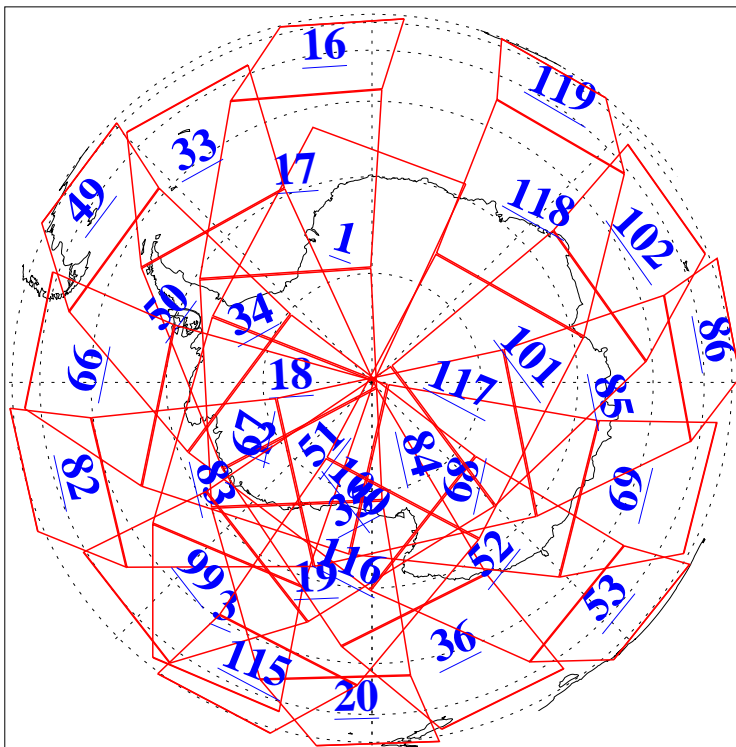

L1B Availability
AMSU Granules: 240
HSB Granules: 0
AIRS Granules: 240

20 Jul 2009
DoY 201
Aqua Day 2634
Granules: 1 to 120

Granules: 121 to 240

Legend: AMSU Available, HSB Available, AIRS Available

L1B Availability
AMSU Granules: 240
HSB Granules: 0
AIRS Granules: 240

20 Jul 2009
DoY 201
Aqua Day 2634

Ascending Granules

Descending Granules

Legend: AMSU Available, HSB Available, AIRS Available

L1B Availability
 AMSU Granules: 240
 HSB Granules: 0
 AIRS Granules: 240

20 Jul 2009
 DoY 201
 Aqua Day 2634

Northern Hemisphere Granules

Southern Hemisphere Granules

Legend: AMSU Available, HSB Available, AIRS Available