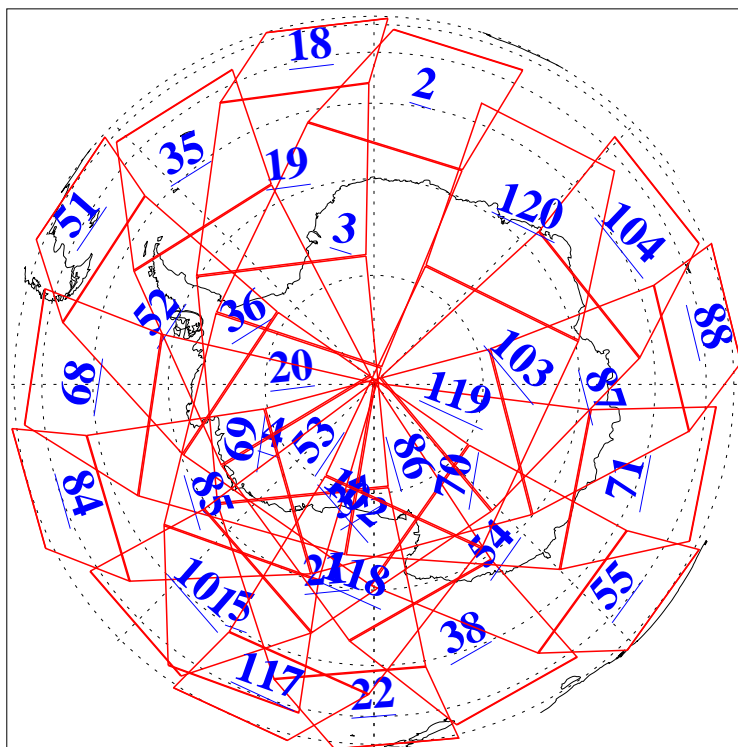

L1B Availability
AMSU Granules: 240
HSB Granules: 0
AIRS Granules: 240

18 Jul 2009
DoY 199
Aqua Day 2632
Granules: 1 to 120

Granules: 121 to 240

Legend: AMSU Available, HSB Available, AIRS Available

L1B Availability
AMSU Granules: 240
HSB Granules: 0
AIRS Granules: 240

18 Jul 2009
DoY 199
Aqua Day 2632

Ascending Granules

Descending Granules

Legend: AMSU Available, HSB Available, AIRS Available

L1B Availability
 AMSU Granules: 240
 HSB Granules: 0
 AIRS Granules: 240

18 Jul 2009
 DoY 199
 Aqua Day 2632

Northern Hemisphere Granules

Southern Hemisphere Granules

Legend: AMSU Available, HSB Available, AIRS Available