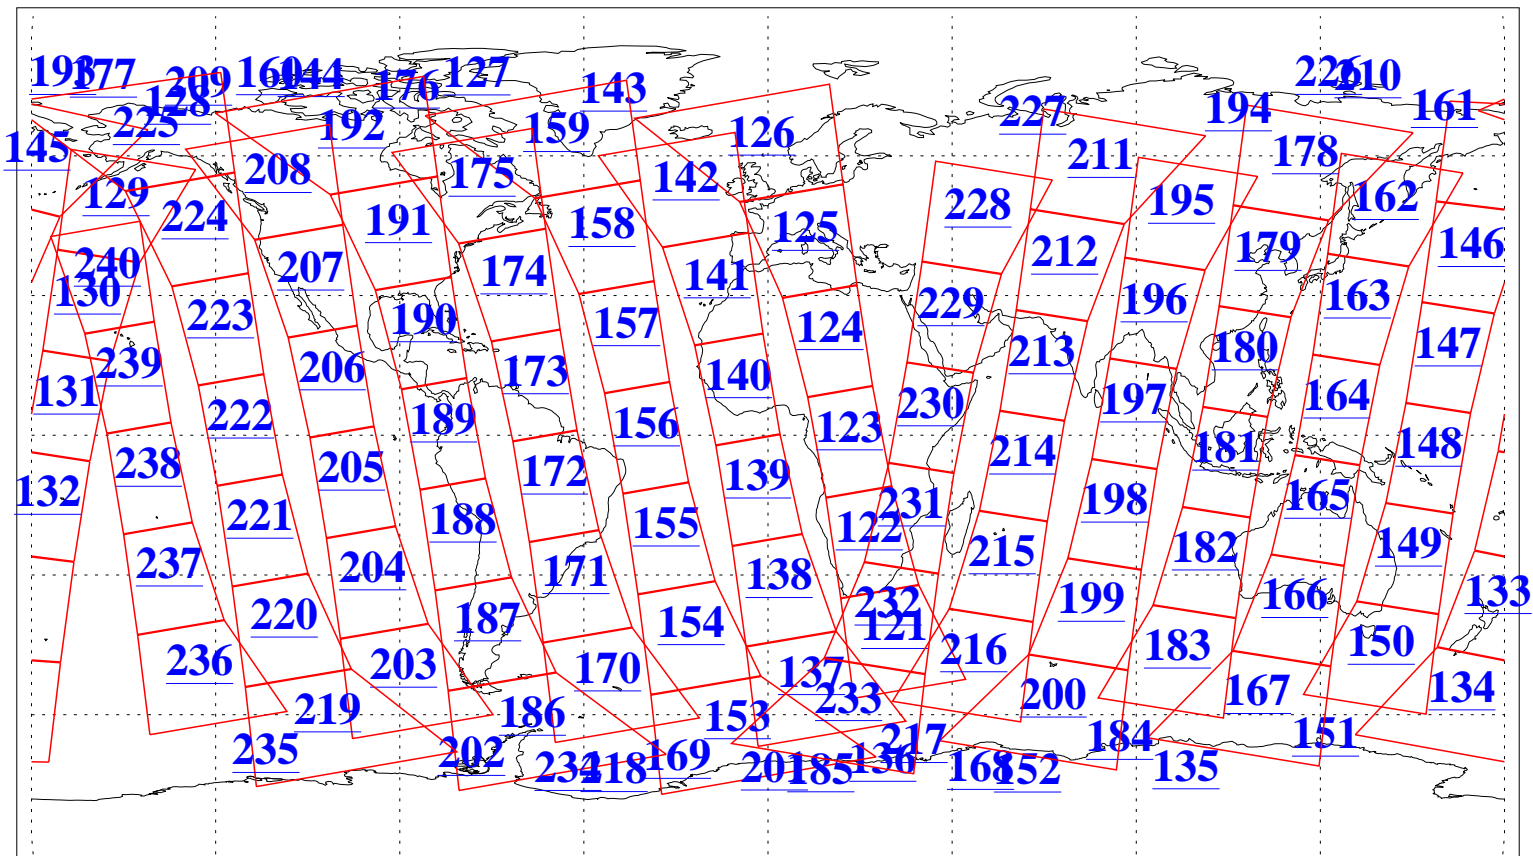

L1B Availability
AMSU Granules: 240
HSB Granules: 0
AIRS Granules: 240

18 Jul 2009
DoY 199
Aqua Day 2632
Granules: 1 to 120

Granules: 121 to 240

Legend: AMSU Available, HSB Available, AIRS Available

L1B Availability
AMSU Granules: 240
HSB Granules: 0
AIRS Granules: 240

18 Jul 2009
DoY 199
Aqua Day 2632

Ascending Granules

Descending Granules

Legend: AMSU Available, HSB Available, AIRS Available

L1B Availability
 AMSU Granules: 240
 HSB Granules: 0
 AIRS Granules: 240

18 Jul 2009
 DoY 199
 Aqua Day 2632

Northern Hemisphere Granules

Southern Hemisphere Granules

Legend: AMSU Available, HSB Available, AIRS Available