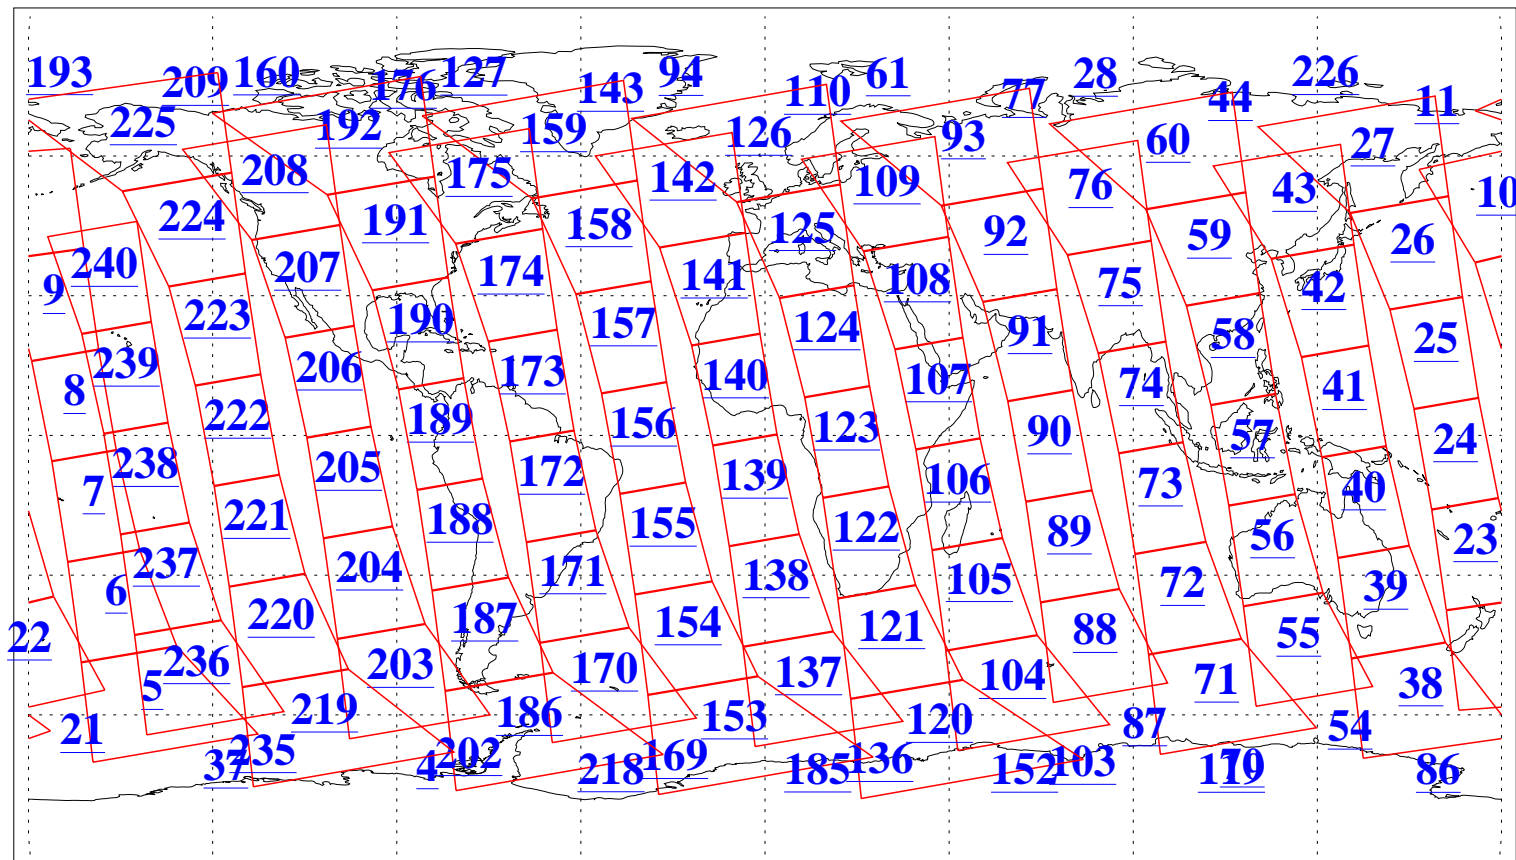

L1B Availability
AMSU Granules: 240
HSB Granules: 0
AIRS Granules: 240

18 Jul 2009
DoY 199
Aqua Day 2632
Granules: 1 to 120

Granules: 121 to 240

Legend: AMSU Available, HSB Available, AIRS Available

L1B Availability
AMSU Granules: 240
HSB Granules: 0
AIRS Granules: 240

18 Jul 2009
DoY 199
Aqua Day 2632

Ascending Granules

Descending Granules

Legend: AMSU Available, HSB Available, AIRS Available

L1B Availability
 AMSU Granules: 240
 HSB Granules: 0
 AIRS Granules: 240

18 Jul 2009
 DoY 199
 Aqua Day 2632

Northern Hemisphere Granules

Southern Hemisphere Granules

Legend: AMSU Available, HSB Available, AIRS Available