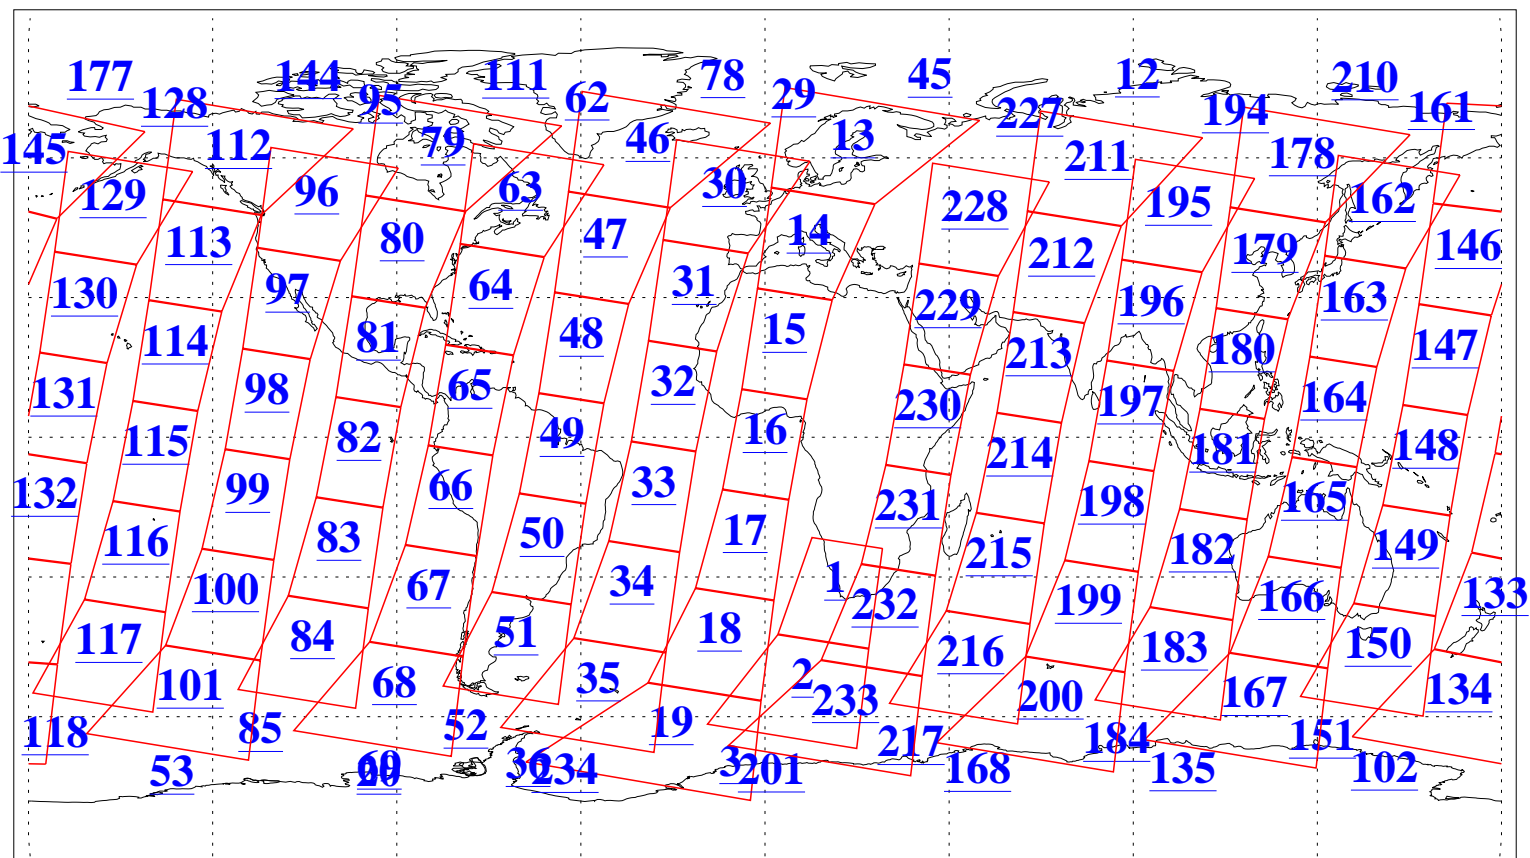

L1B Availability
AMSU Granules: 240
HSB Granules: 0
AIRS Granules: 240

18 Jul 2009
DoY 199
Aqua Day 2632
Granules: 1 to 120

Granules: 121 to 240

Legend: AMSU Available, HSB Available, AIRS Available

L1B Availability
AMSU Granules: 240
HSB Granules: 0
AIRS Granules: 240

18 Jul 2009
DoY 199
Aqua Day 2632

Ascending Granules

Descending Granules

Legend: AMSU Available, HSB Available, AIRS Available

L1B Availability
 AMSU Granules: 240
 HSB Granules: 0
 AIRS Granules: 240

18 Jul 2009
 DoY 199
 Aqua Day 2632

Northern Hemisphere Granules

Southern Hemisphere Granules

Legend: AMSU Available, HSB Available, AIRS Available