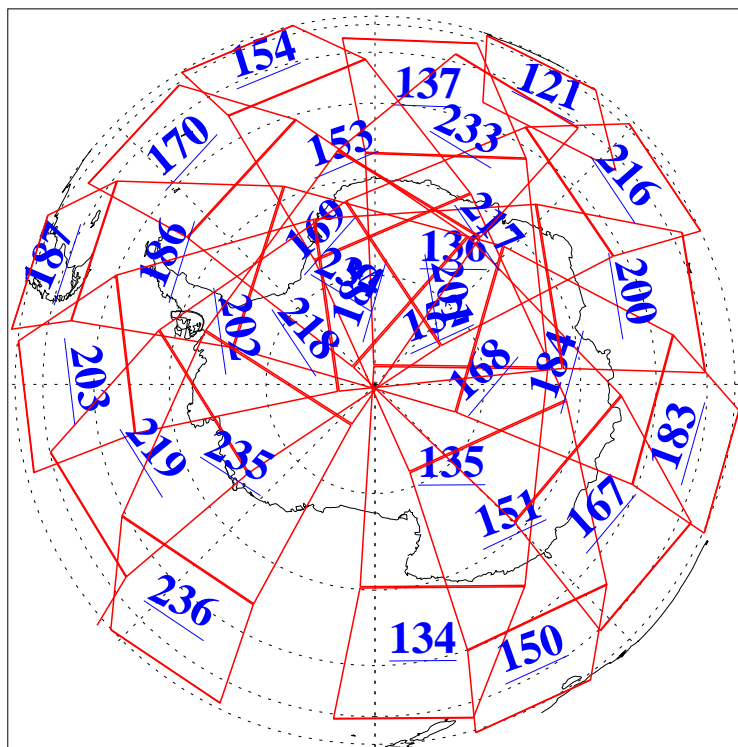

L1B Availability
AMSU Granules: 240
HSB Granules: 0
AIRS Granules: 240

18 Jul 2009
DoY 199
Aqua Day 2632
Granules: 1 to 120

Granules: 121 to 240

Legend: AMSU Available, HSB Available, AIRS Available

L1B Availability
AMSU Granules: 240
HSB Granules: 0
AIRS Granules: 240

18 Jul 2009
DoY 199
Aqua Day 2632

Ascending Granules

Descending Granules

Legend: AMSU Available, HSB Available, AIRS Available

L1B Availability
 AMSU Granules: 240
 HSB Granules: 0
 AIRS Granules: 240

18 Jul 2009
 DoY 199
 Aqua Day 2632

Northern Hemisphere Granules

Southern Hemisphere Granules

Legend: AMSU Available, HSB Available, AIRS Available