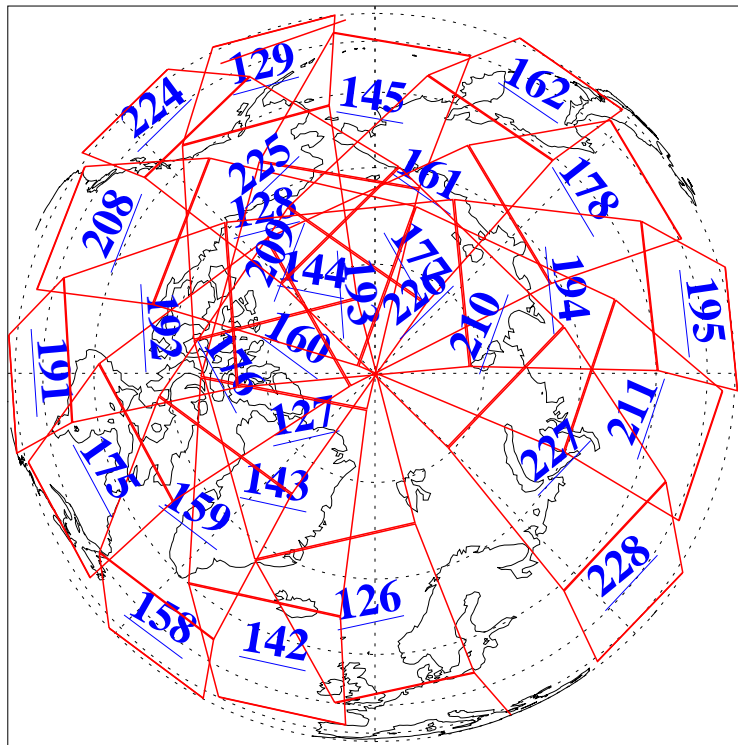

L1B Availability
AMSU Granules: 240
HSB Granules: 0
AIRS Granules: 240

18 Jul 2009
DoY 199
Aqua Day 2632
Granules: 1 to 120

Granules: 121 to 240

Legend: AMSU Available, HSB Available, AIRS Available

L1B Availability
AMSU Granules: 240
HSB Granules: 0
AIRS Granules: 240

18 Jul 2009
DoY 199
Aqua Day 2632

Ascending Granules

Descending Granules

Legend: AMSU Available, HSB Available, AIRS Available

L1B Availability
 AMSU Granules: 240
 HSB Granules: 0
 AIRS Granules: 240

18 Jul 2009
 DoY 199
 Aqua Day 2632

Northern Hemisphere Granules

Southern Hemisphere Granules

Legend: AMSU Available, HSB Available, AIRS Available