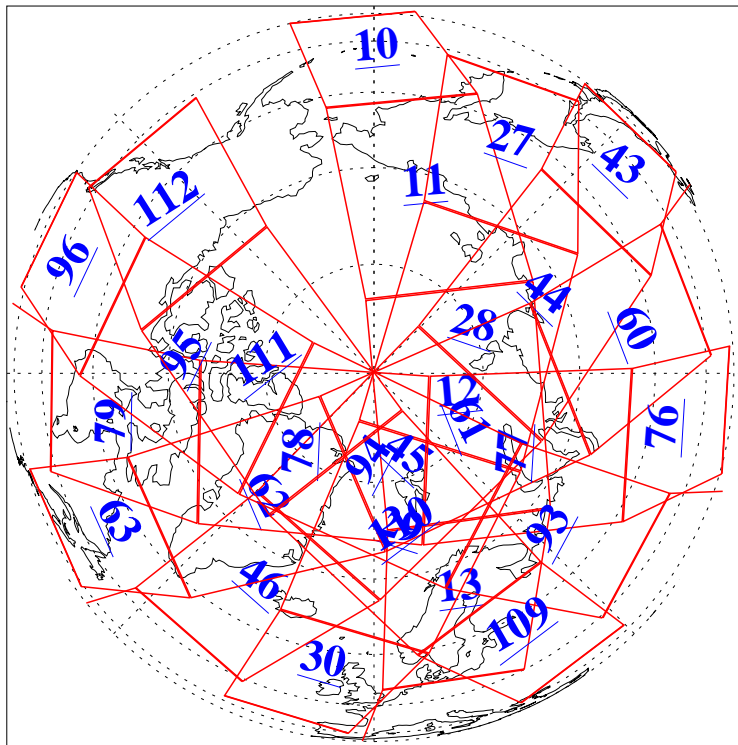

L1B Availability
AMSU Granules: 240
HSB Granules: 0
AIRS Granules: 240

18 Jul 2009
DoY 199
Aqua Day 2632
Granules: 1 to 120

Granules: 121 to 240

Legend: AMSU Available, HSB Available, AIRS Available

L1B Availability
AMSU Granules: 240
HSB Granules: 0
AIRS Granules: 240

18 Jul 2009
DoY 199
Aqua Day 2632

Ascending Granules

Descending Granules

Legend: AMSU Available, HSB Available, AIRS Available

L1B Availability
 AMSU Granules: 240
 HSB Granules: 0
 AIRS Granules: 240

18 Jul 2009
 DoY 199
 Aqua Day 2632

Northern Hemisphere Granules

Southern Hemisphere Granules

Legend: AMSU Available, HSB Available, AIRS Available