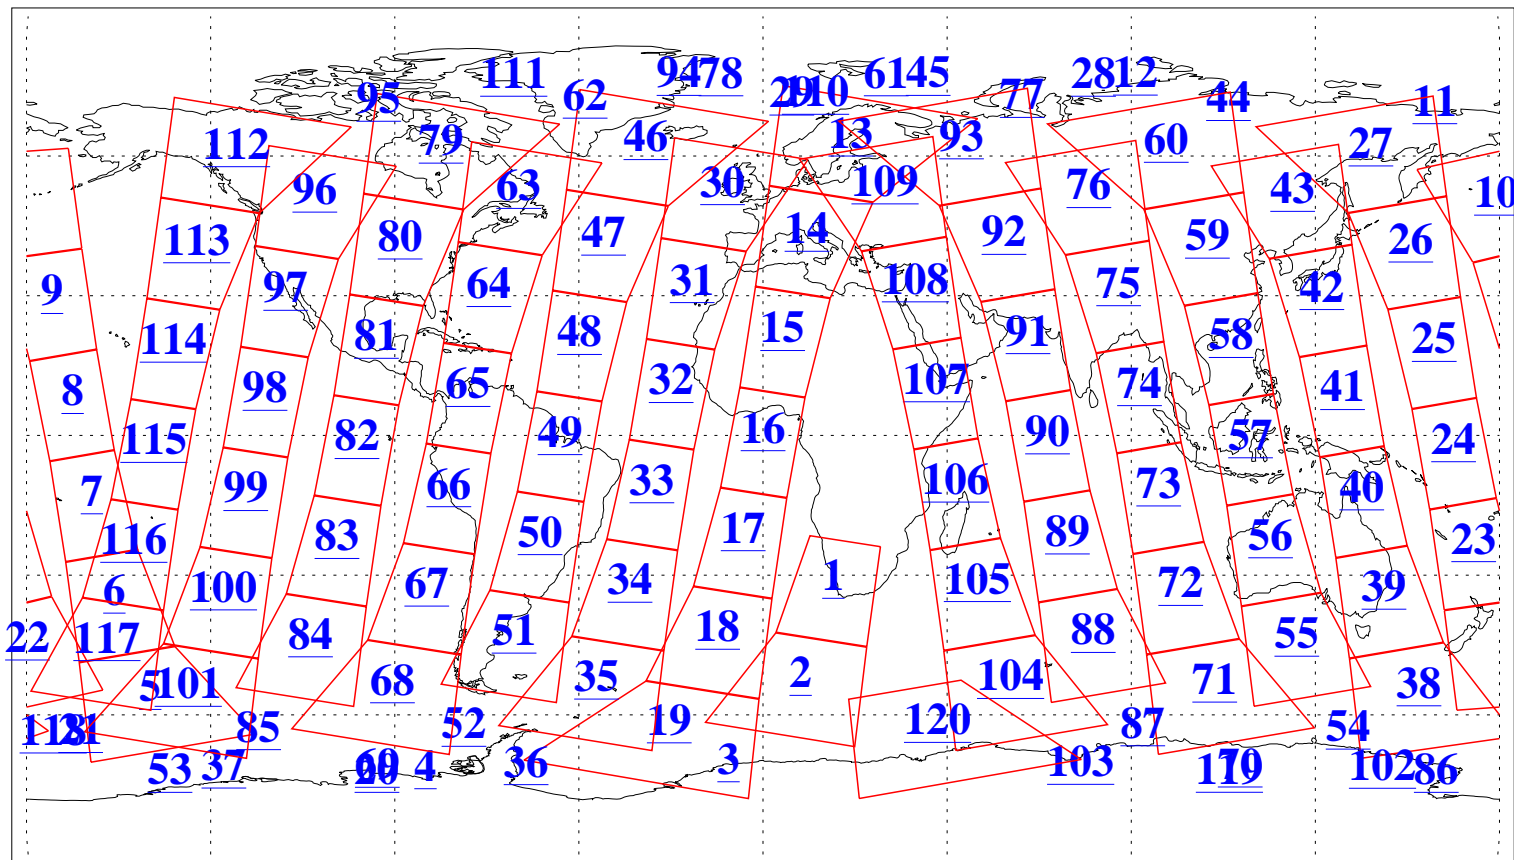

L1B Availability
AMSU Granules: 240
HSB Granules: 0
AIRS Granules: 240

18 Jul 2009
DoY 199
Aqua Day 2632
Granules: 1 to 120

Granules: 121 to 240

Legend: AMSU Available, HSB Available, AIRS Available

L1B Availability
AMSU Granules: 240
HSB Granules: 0
AIRS Granules: 240

18 Jul 2009
DoY 199
Aqua Day 2632

Ascending Granules

Descending Granules

Legend: AMSU Available, HSB Available, AIRS Available

L1B Availability
 AMSU Granules: 240
 HSB Granules: 0
 AIRS Granules: 240

18 Jul 2009
 DoY 199
 Aqua Day 2632

Northern Hemisphere Granules

Southern Hemisphere Granules

Legend: AMSU Available, HSB Available, AIRS Available