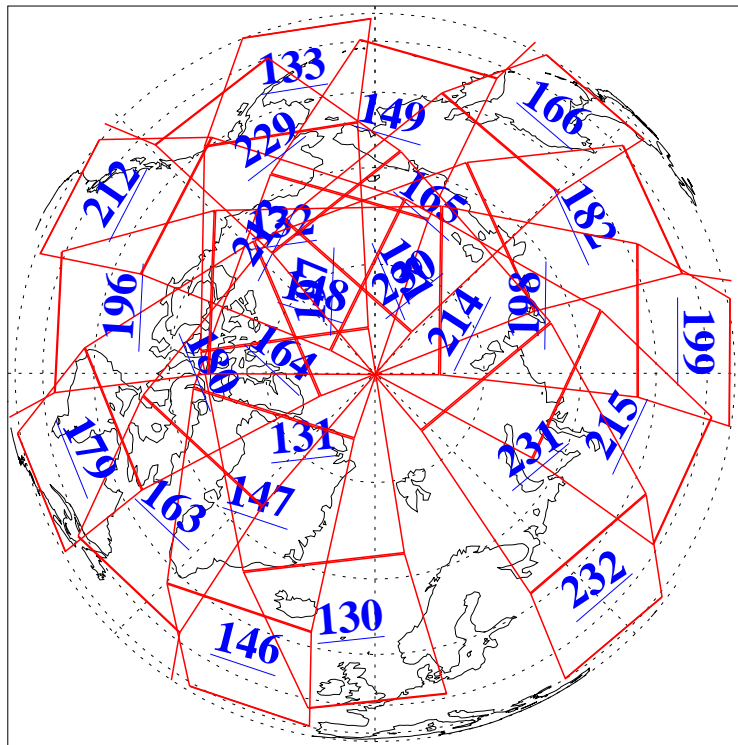

L1B Availability  
AMSU Granules: 240  
HSB Granules: 0  
AIRS Granules: 240

14 Jul 2009  
DoY 195  
Aqua Day 2628  
Granules: 1 to 120

Granules: 121 to 240

Legend: AMSU Available, HSB Available, AIRS Available

L1B Availability  
AMSU Granules: 240  
HSB Granules: 0  
AIRS Granules: 240

14 Jul 2009  
DoY 195  
Aqua Day 2628

Ascending Granules

Descending Granules

Legend: AMSU Available, HSB Available, AIRS Available

L1B Availability  
 AMSU Granules: 240  
 HSB Granules: 0  
 AIRS Granules: 240

14 Jul 2009  
 DoY 195  
 Aqua Day 2628

Northern Hemisphere Granules

Southern Hemisphere Granules

Legend: AMSU Available, HSB Available, AIRS Available