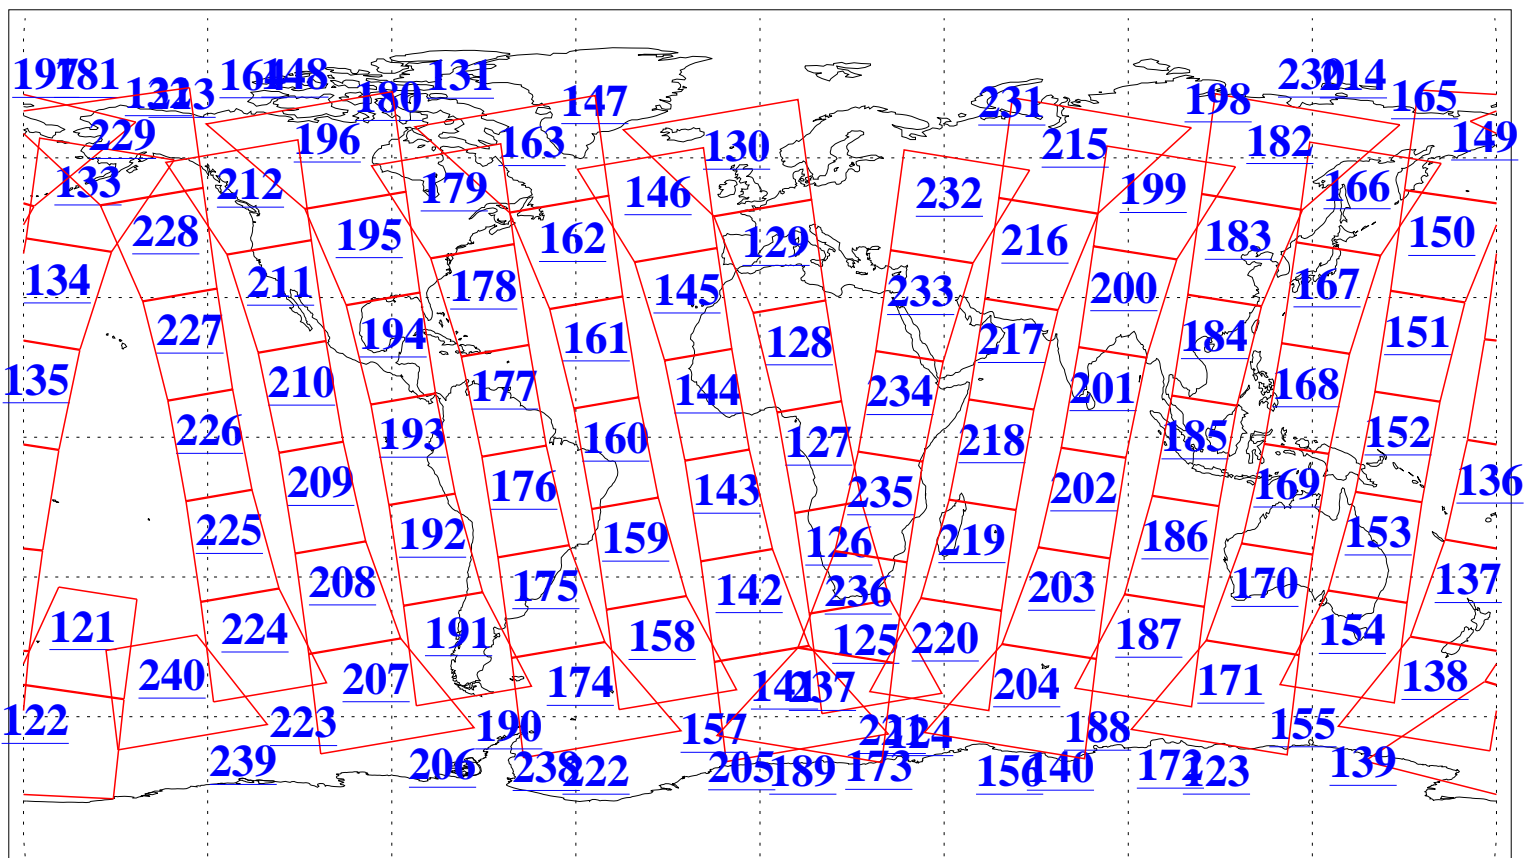

L1B Availability  
AMSU Granules: 240  
HSB Granules: 0  
AIRS Granules: 240

14 Jul 2009  
DoY 195  
Aqua Day 2628  
Granules: 1 to 120

Granules: 121 to 240

Legend: AMSU Available, HSB Available, AIRS Available

L1B Availability  
AMSU Granules: 240  
HSB Granules: 0  
AIRS Granules: 240

14 Jul 2009  
DoY 195  
Aqua Day 2628

Ascending Granules

Descending Granules

Legend: AMSU Available, HSB Available, AIRS Available

L1B Availability  
 AMSU Granules: 240  
 HSB Granules: 0  
 AIRS Granules: 240

14 Jul 2009  
 DoY 195  
 Aqua Day 2628

Northern Hemisphere Granules

Southern Hemisphere Granules

Legend: AMSU Available, HSB Available, AIRS Available