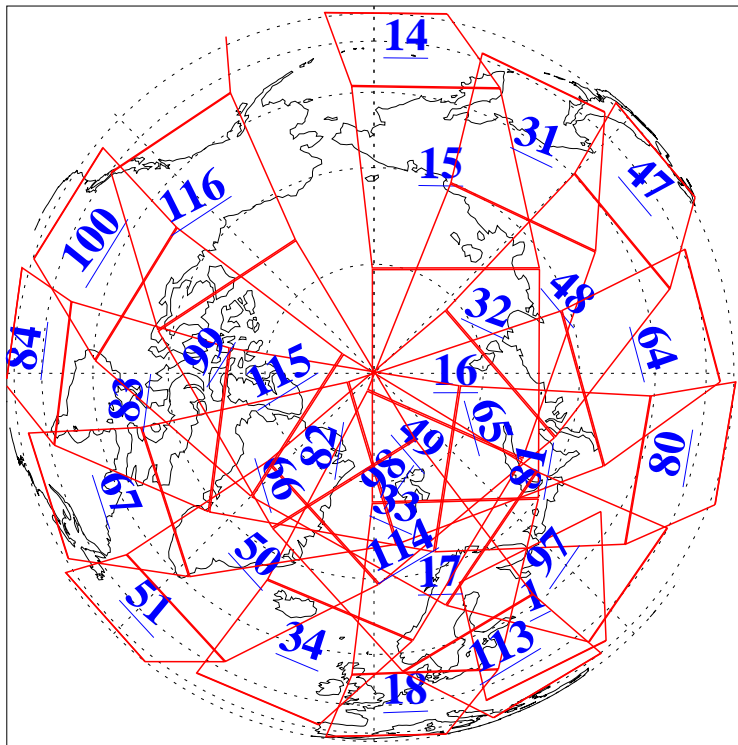

L1B Availability  
AMSU Granules: 240  
HSB Granules: 0  
AIRS Granules: 240

14 Jul 2009  
DoY 195  
Aqua Day 2628  
Granules: 1 to 120

Granules: 121 to 240

Legend: AMSU Available, HSB Available, AIRS Available

L1B Availability  
AMSU Granules: 240  
HSB Granules: 0  
AIRS Granules: 240

14 Jul 2009  
DoY 195  
Aqua Day 2628

Ascending Granules

Descending Granules

Legend: AMSU Available, HSB Available, AIRS Available

L1B Availability  
 AMSU Granules: 240  
 HSB Granules: 0  
 AIRS Granules: 240

14 Jul 2009  
 DoY 195  
 Aqua Day 2628

Northern Hemisphere Granules

Southern Hemisphere Granules

Legend: AMSU Available, HSB Available, AIRS Available