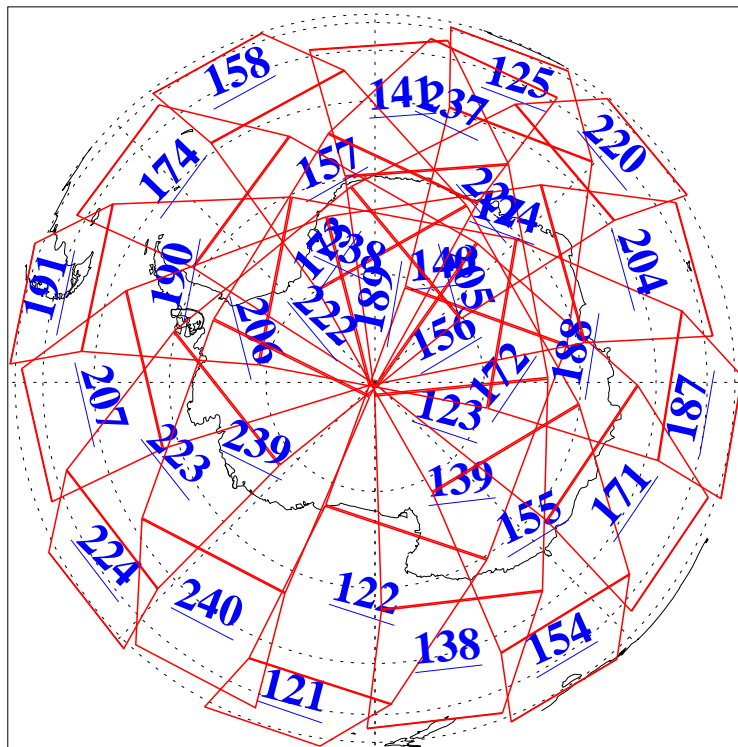

L1B Availability  
AMSU Granules: 240  
HSB Granules: 0  
AIRS Granules: 240

14 Jul 2009  
DoY 195  
Aqua Day 2628  
Granules: 1 to 120

Granules: 121 to 240

Legend: AMSU Available, HSB Available, AIRS Available

L1B Availability  
AMSU Granules: 240  
HSB Granules: 0  
AIRS Granules: 240

14 Jul 2009  
DoY 195  
Aqua Day 2628

Ascending Granules

Descending Granules

Legend: AMSU Available, HSB Available, AIRS Available

L1B Availability  
 AMSU Granules: 240  
 HSB Granules: 0  
 AIRS Granules: 240

14 Jul 2009  
 DoY 195  
 Aqua Day 2628

Northern Hemisphere Granules

Southern Hemisphere Granules

Legend: AMSU Available, HSB Available, AIRS Available