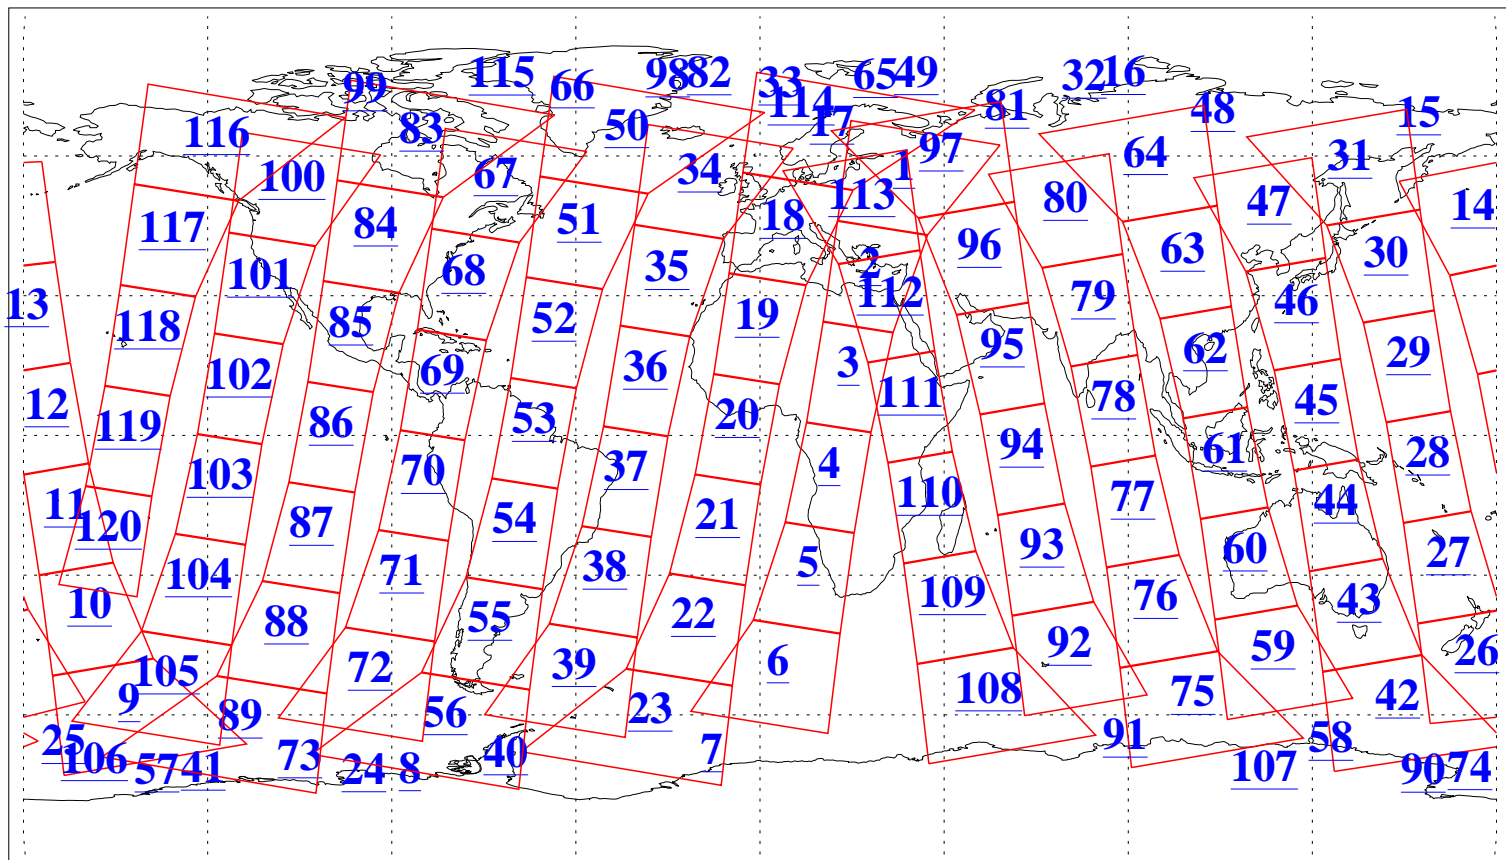

L1B Availability  
AMSU Granules: 240  
HSB Granules: 0  
AIRS Granules: 240

14 Jul 2009  
DoY 195  
Aqua Day 2628  
Granules: 1 to 120

Granules: 121 to 240

Legend: AMSU Available, HSB Available, AIRS Available

L1B Availability  
AMSU Granules: 240  
HSB Granules: 0  
AIRS Granules: 240

14 Jul 2009  
DoY 195  
Aqua Day 2628

Ascending Granules

Descending Granules

Legend: AMSU Available, HSB Available, AIRS Available

L1B Availability  
 AMSU Granules: 240  
 HSB Granules: 0  
 AIRS Granules: 240

14 Jul 2009  
 DoY 195  
 Aqua Day 2628

Northern Hemisphere Granules

Southern Hemisphere Granules

Legend: AMSU Available, HSB Available, AIRS Available