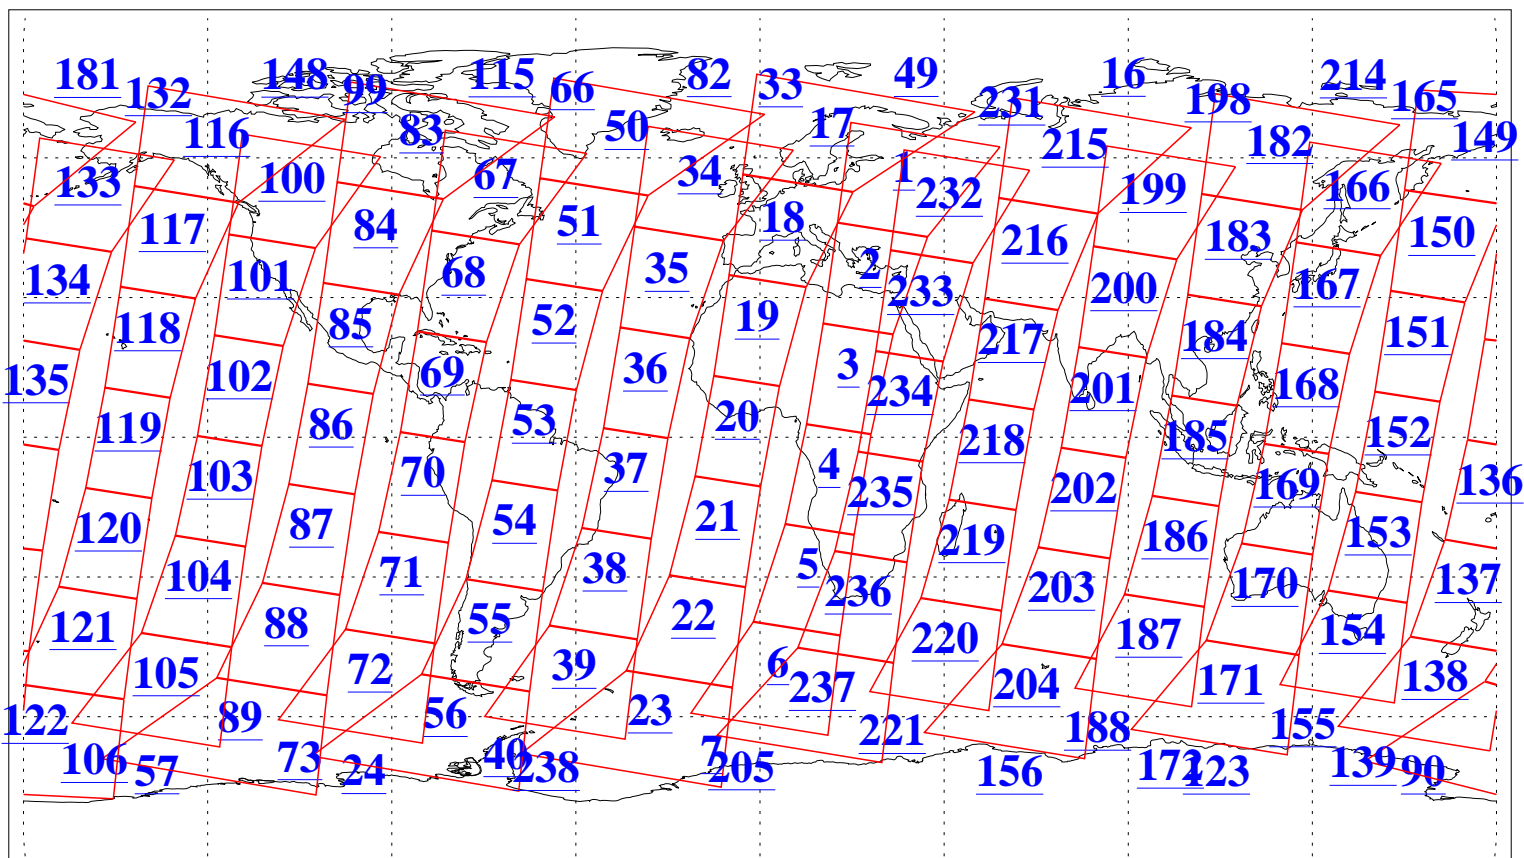

L1B Availability  
AMSU Granules: 240  
HSB Granules: 0  
AIRS Granules: 240

14 Jul 2009  
DoY 195  
Aqua Day 2628  
Granules: 1 to 120

Granules: 121 to 240

Legend: AMSU Available, HSB Available, AIRS Available

L1B Availability  
AMSU Granules: 240  
HSB Granules: 0  
AIRS Granules: 240

14 Jul 2009  
DoY 195  
Aqua Day 2628

Ascending Granules

Descending Granules

Legend: AMSU Available, HSB Available, AIRS Available

L1B Availability  
 AMSU Granules: 240  
 HSB Granules: 0  
 AIRS Granules: 240

14 Jul 2009  
 DoY 195  
 Aqua Day 2628

Northern Hemisphere Granules

Southern Hemisphere Granules

Legend: AMSU Available, HSB Available, AIRS Available