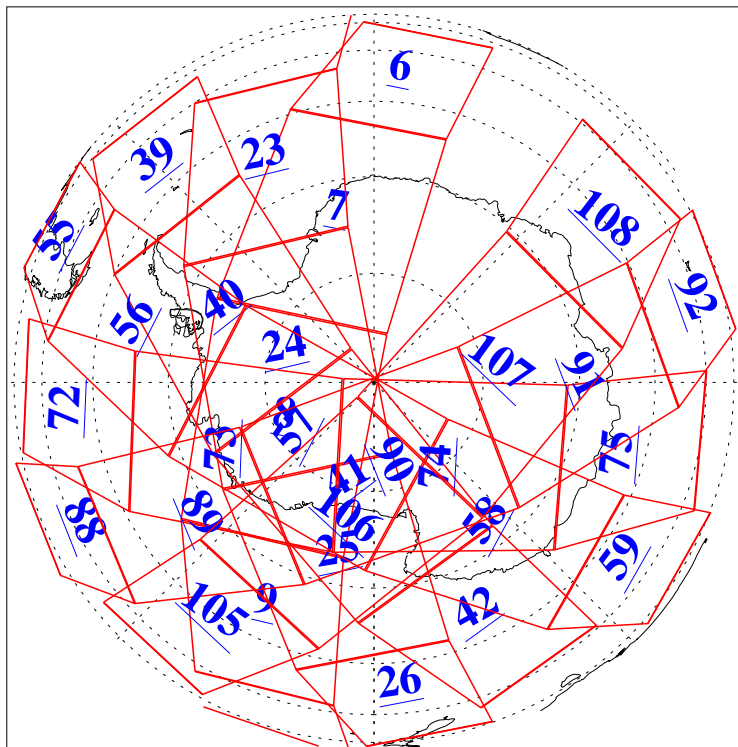

L1B Availability  
AMSU Granules: 240  
HSB Granules: 0  
AIRS Granules: 240

14 Jul 2009  
DoY 195  
Aqua Day 2628  
Granules: 1 to 120

Granules: 121 to 240

Legend: AMSU Available, HSB Available, AIRS Available

L1B Availability  
AMSU Granules: 240  
HSB Granules: 0  
AIRS Granules: 240

14 Jul 2009  
DoY 195  
Aqua Day 2628

Ascending Granules

Descending Granules

Legend: AMSU Available, HSB Available, AIRS Available

L1B Availability  
 AMSU Granules: 240  
 HSB Granules: 0  
 AIRS Granules: 240

14 Jul 2009  
 DoY 195  
 Aqua Day 2628

Northern Hemisphere Granules

Southern Hemisphere Granules

Legend: AMSU Available, HSB Available, AIRS Available