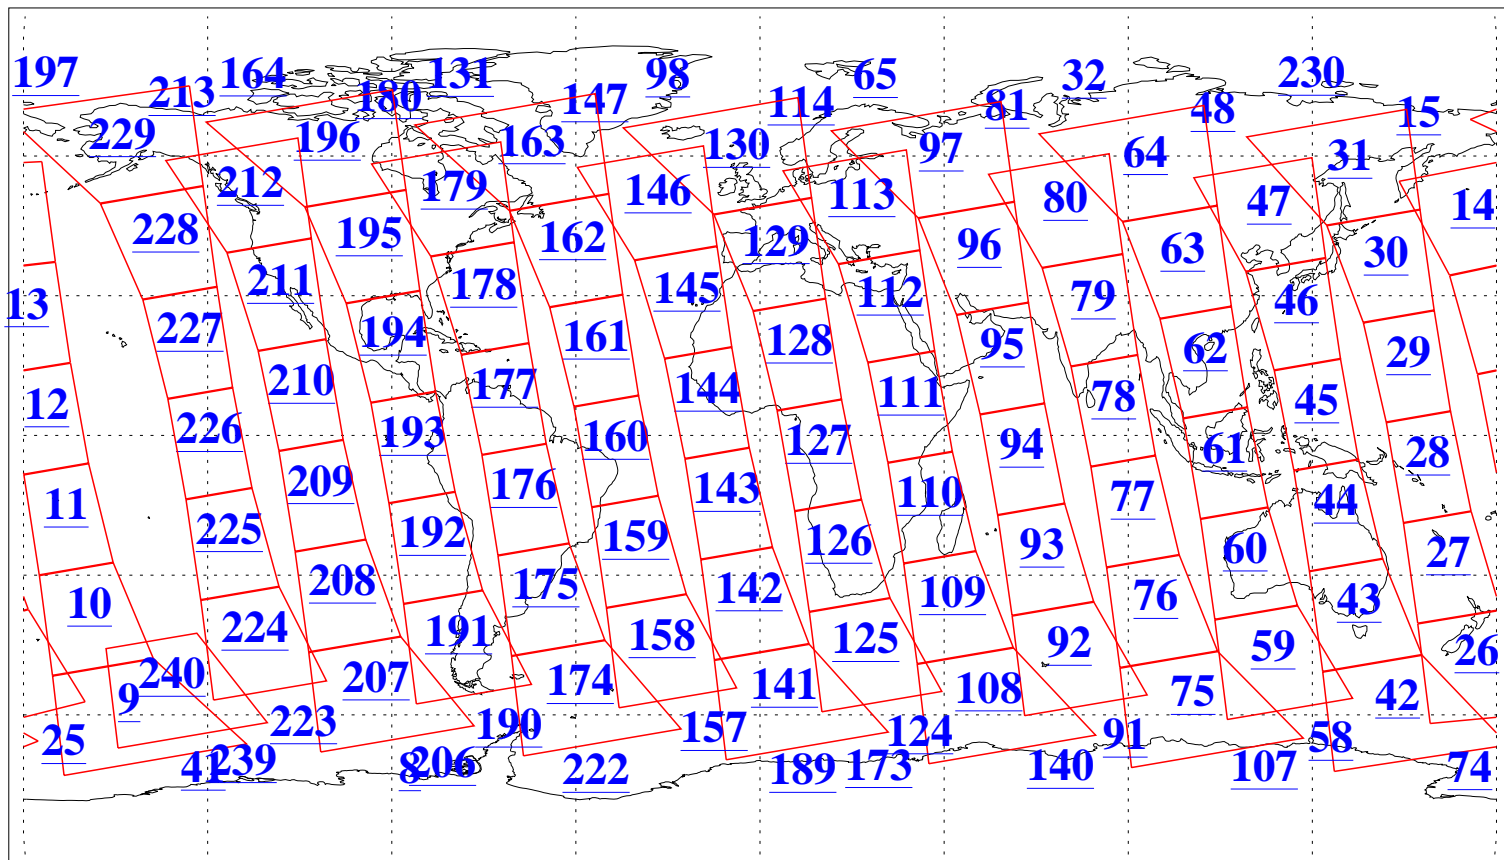

L1B Availability  
AMSU Granules: 240  
HSB Granules: 0  
AIRS Granules: 240

14 Jul 2009  
DoY 195  
Aqua Day 2628  
Granules: 1 to 120

Granules: 121 to 240

Legend: AMSU Available, HSB Available, AIRS Available

L1B Availability  
AMSU Granules: 240  
HSB Granules: 0  
AIRS Granules: 240

14 Jul 2009  
DoY 195  
Aqua Day 2628

Ascending Granules

Descending Granules

Legend: AMSU Available, HSB Available, AIRS Available

L1B Availability  
 AMSU Granules: 240  
 HSB Granules: 0  
 AIRS Granules: 240

14 Jul 2009  
 DoY 195  
 Aqua Day 2628

Northern Hemisphere Granules

Southern Hemisphere Granules

Legend: AMSU Available, HSB Available, AIRS Available