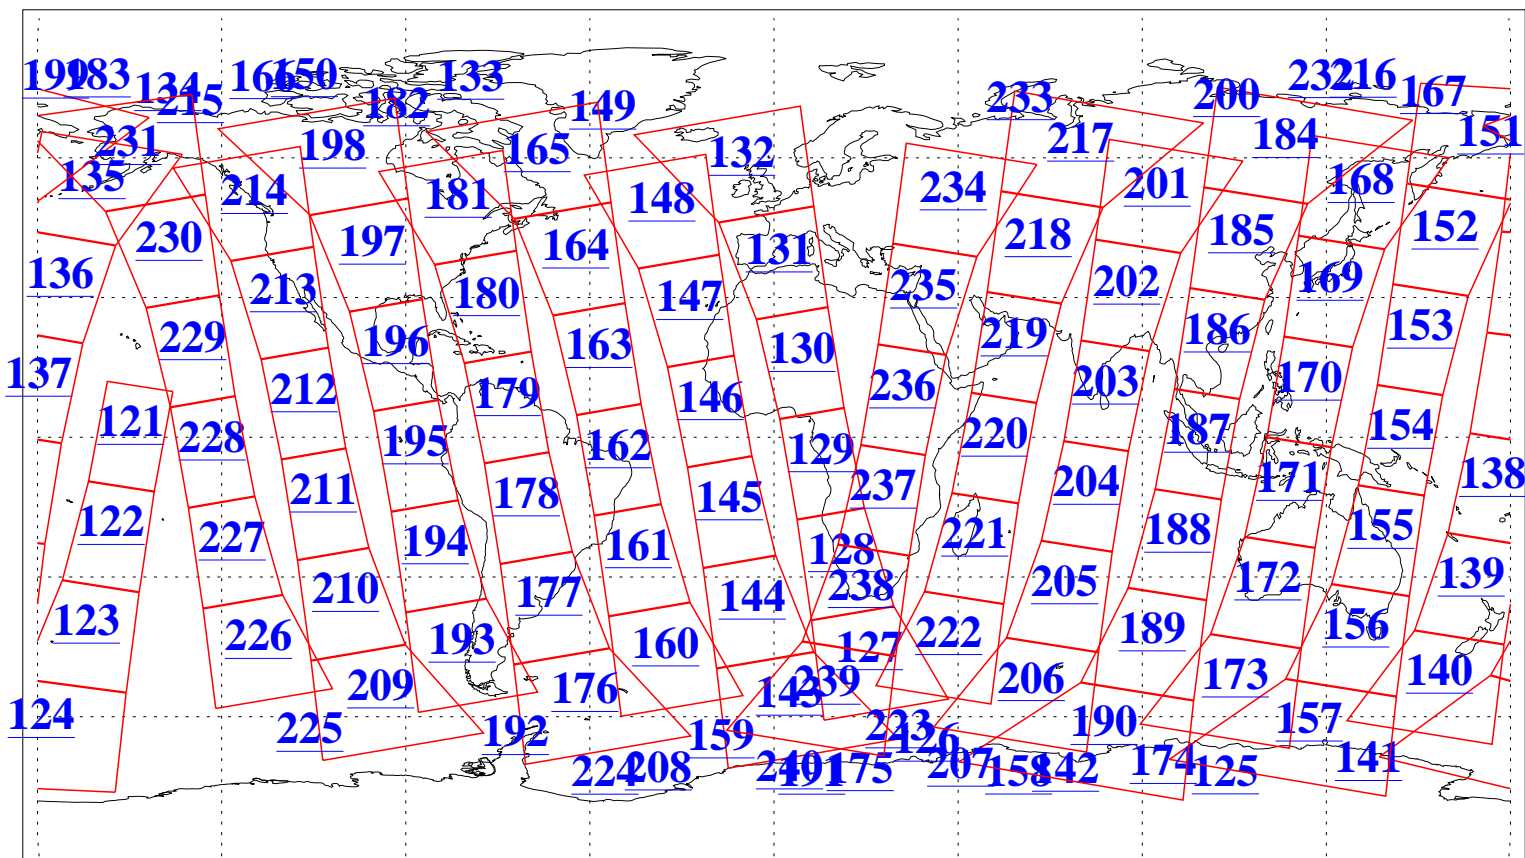

L1B Availability  
AMSU Granules: 240  
HSB Granules: 0  
AIRS Granules: 240

12 Jul 2009  
DoY 193  
Aqua Day 2626  
Granules: 1 to 120

Granules: 121 to 240

Legend: AMSU Available, HSB Available, AIRS Available

L1B Availability  
AMSU Granules: 240  
HSB Granules: 0  
AIRS Granules: 240

12 Jul 2009  
DoY 193  
Aqua Day 2626  
Ascending Granules

Descending Granules

Legend: AMSU Available, HSB Available, AIRS Available