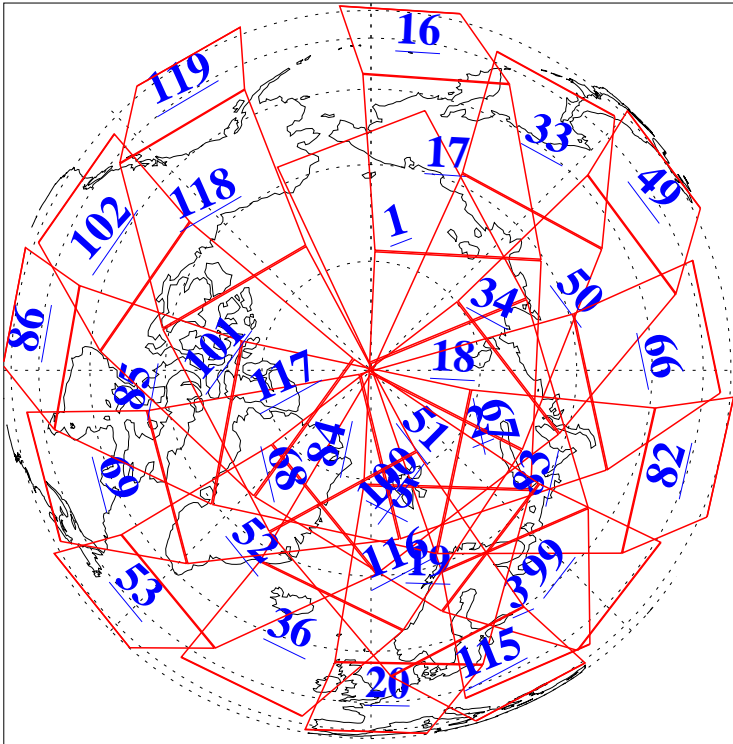

L1B Availability  
AMSU Granules: 240  
HSB Granules: 0  
AIRS Granules: 240

12 Jul 2009  
DoY 193  
Aqua Day 2626  
Granules: 1 to 120

Granules: 121 to 240

Legend: AMSU Available, HSB Available, AIRS Available

L1B Availability  
AMSU Granules: 240  
HSB Granules: 0  
AIRS Granules: 240

12 Jul 2009  
DoY 193  
Aqua Day 2626  
Ascending Granules

Descending Granules

Legend: AMSU Available, HSB Available, AIRS Available

### Northern Hemisphere Granules