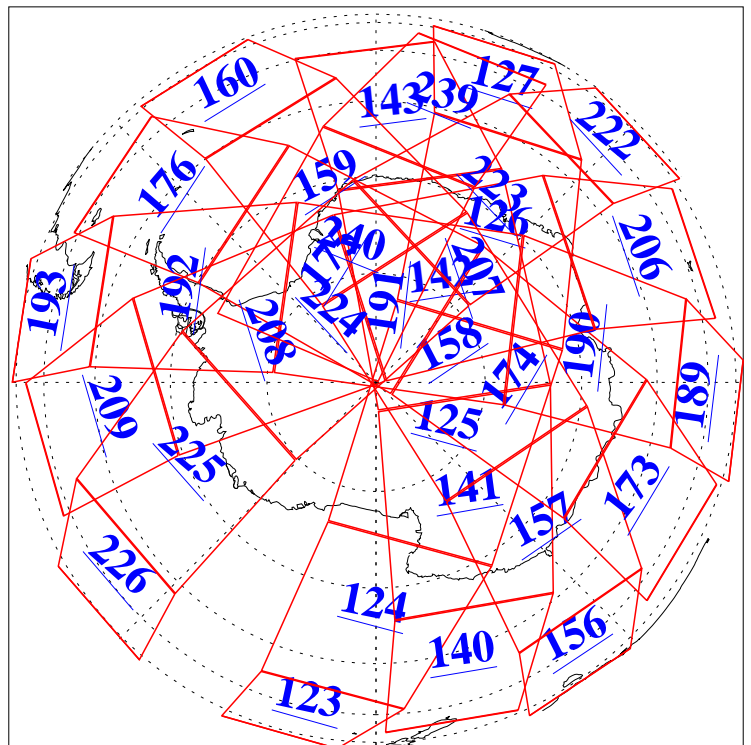

Legend: AMSU Available, HSB Available, AIRS Available