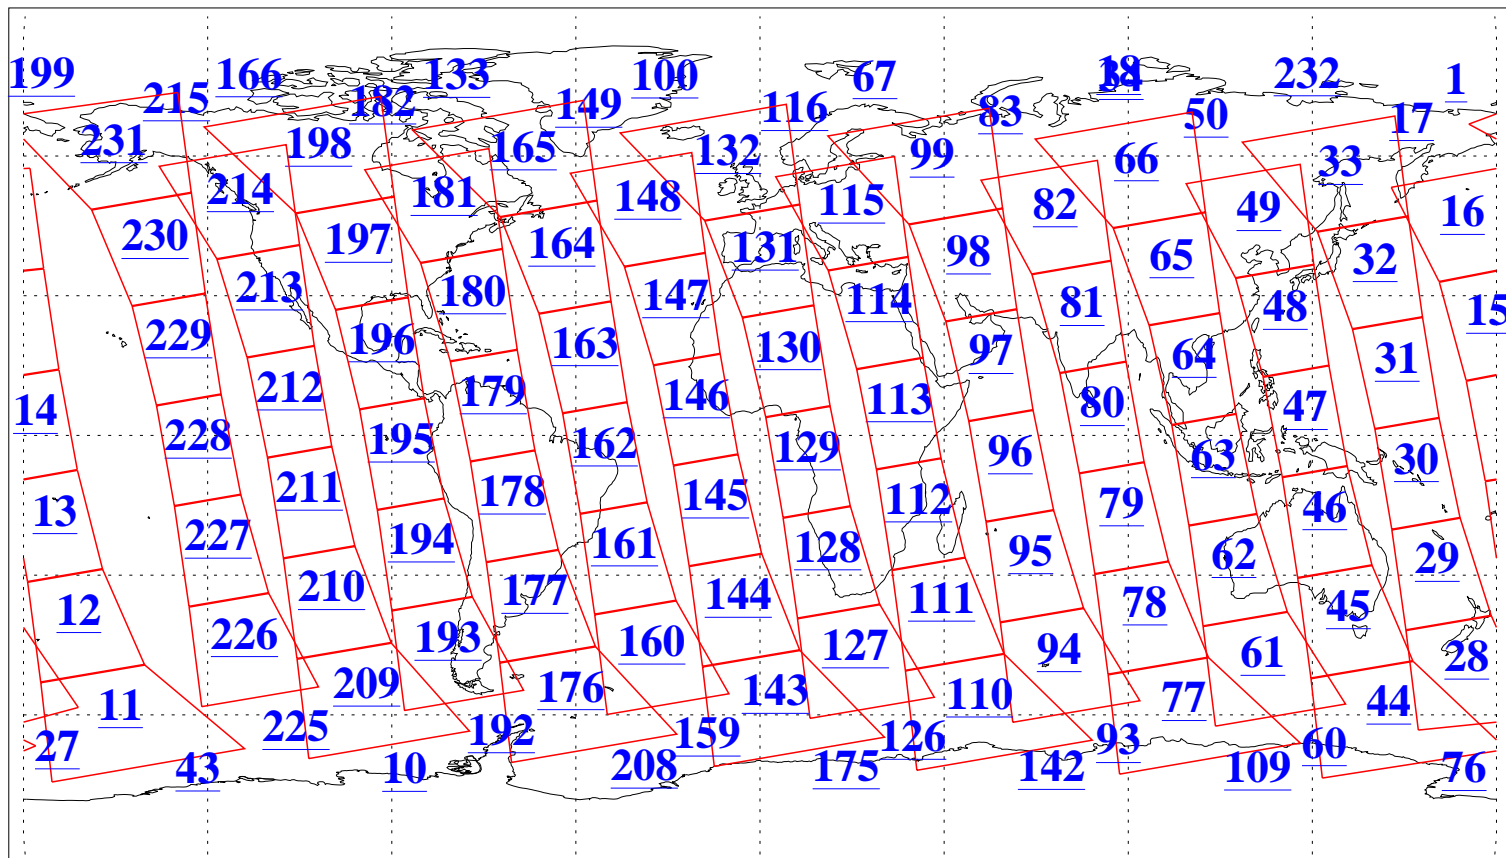

L1B Availability  
AMSU Granules: 240  
HSB Granules: 0  
AIRS Granules: 240

12 Jul 2009  
DoY 193  
Aqua Day 2626  
Granules: 1 to 120

Granules: 121 to 240

Legend: AMSU Available, HSB Available, AIRS Available

L1B Availability  
AMSU Granules: 240  
HSB Granules: 0  
AIRS Granules: 240

12 Jul 2009  
DoY 193  
Aqua Day 2626  
Ascending Granules

Descending Granules

Legend: AMSU Available, HSB Available, AIRS Available