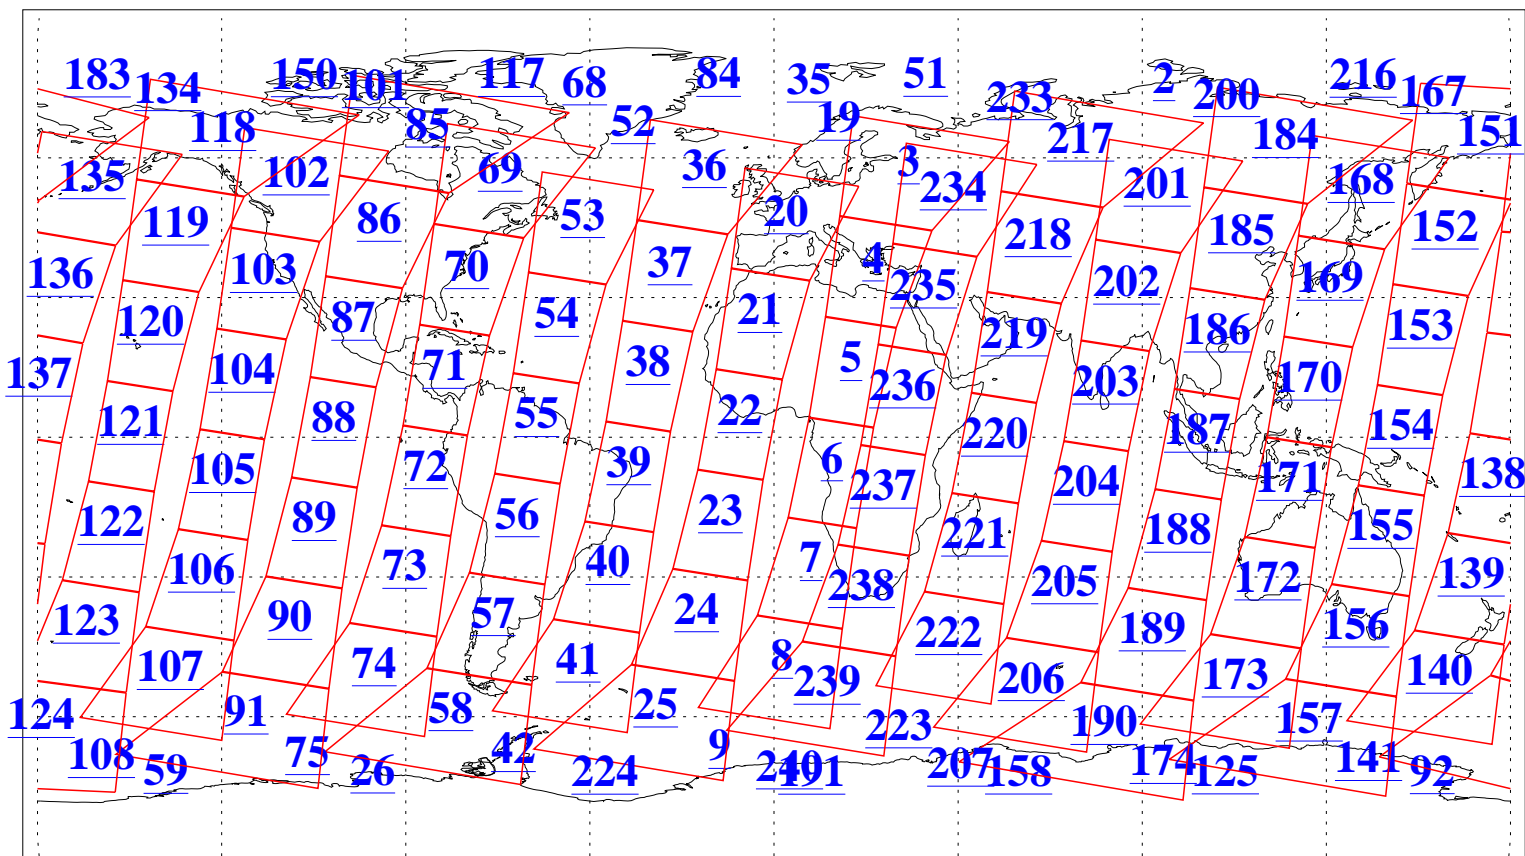

L1B Availability  
AMSU Granules: 240  
HSB Granules: 0  
AIRS Granules: 240

12 Jul 2009  
DoY 193  
Aqua Day 2626  
Granules: 1 to 120

Granules: 121 to 240

Legend: AMSU Available, HSB Available, AIRS Available

L1B Availability  
AMSU Granules: 240  
HSB Granules: 0  
AIRS Granules: 240

12 Jul 2009  
DoY 193  
Aqua Day 2626  
Ascending Granules

Descending Granules

Legend: AMSU Available, HSB Available, AIRS Available