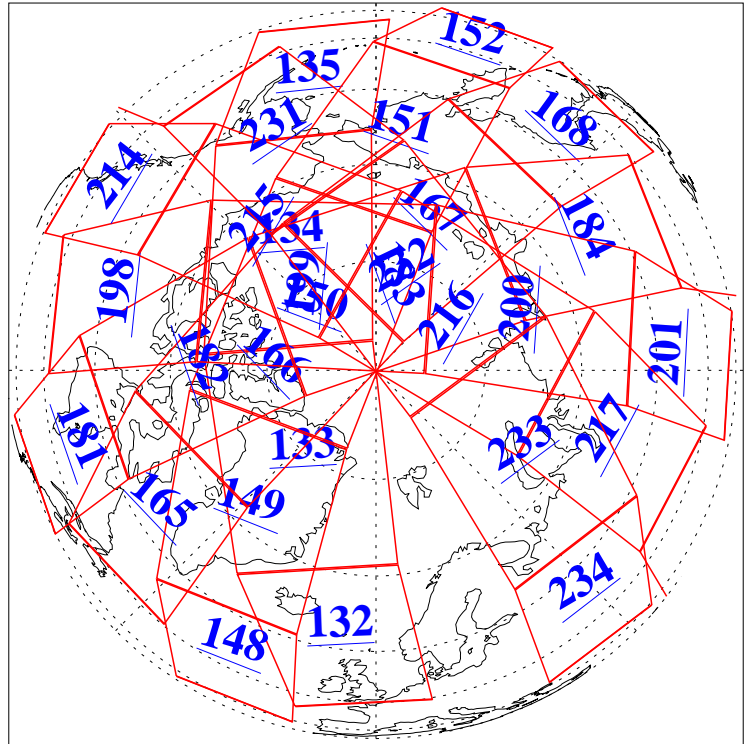

L1B Availability  
AMSU Granules: 240  
HSB Granules: 0  
AIRS Granules: 240

12 Jul 2009  
DoY 193  
Aqua Day 2626  
Granules: 1 to 120

Granules: 121 to 240

Legend: AMSU Available, HSB Available, AIRS Available

L1B Availability  
AMSU Granules: 240  
HSB Granules: 0  
AIRS Granules: 240

12 Jul 2009  
DoY 193  
Aqua Day 2626  
Ascending Granules

Descending Granules

Legend: AMSU Available, HSB Available, AIRS Available

### Northern Hemisphere Granules