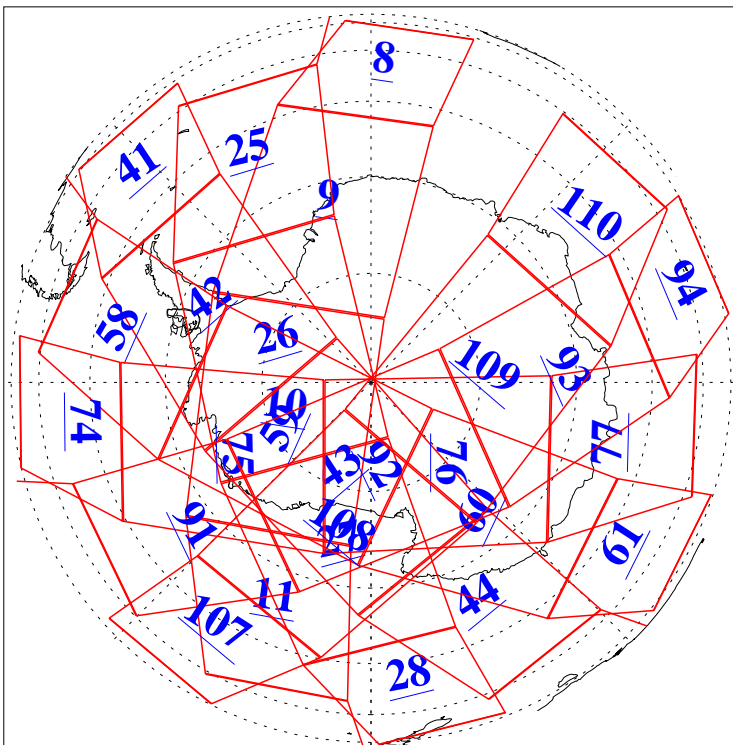

Legend: AMSU Available, HSB Available, AIRS Available