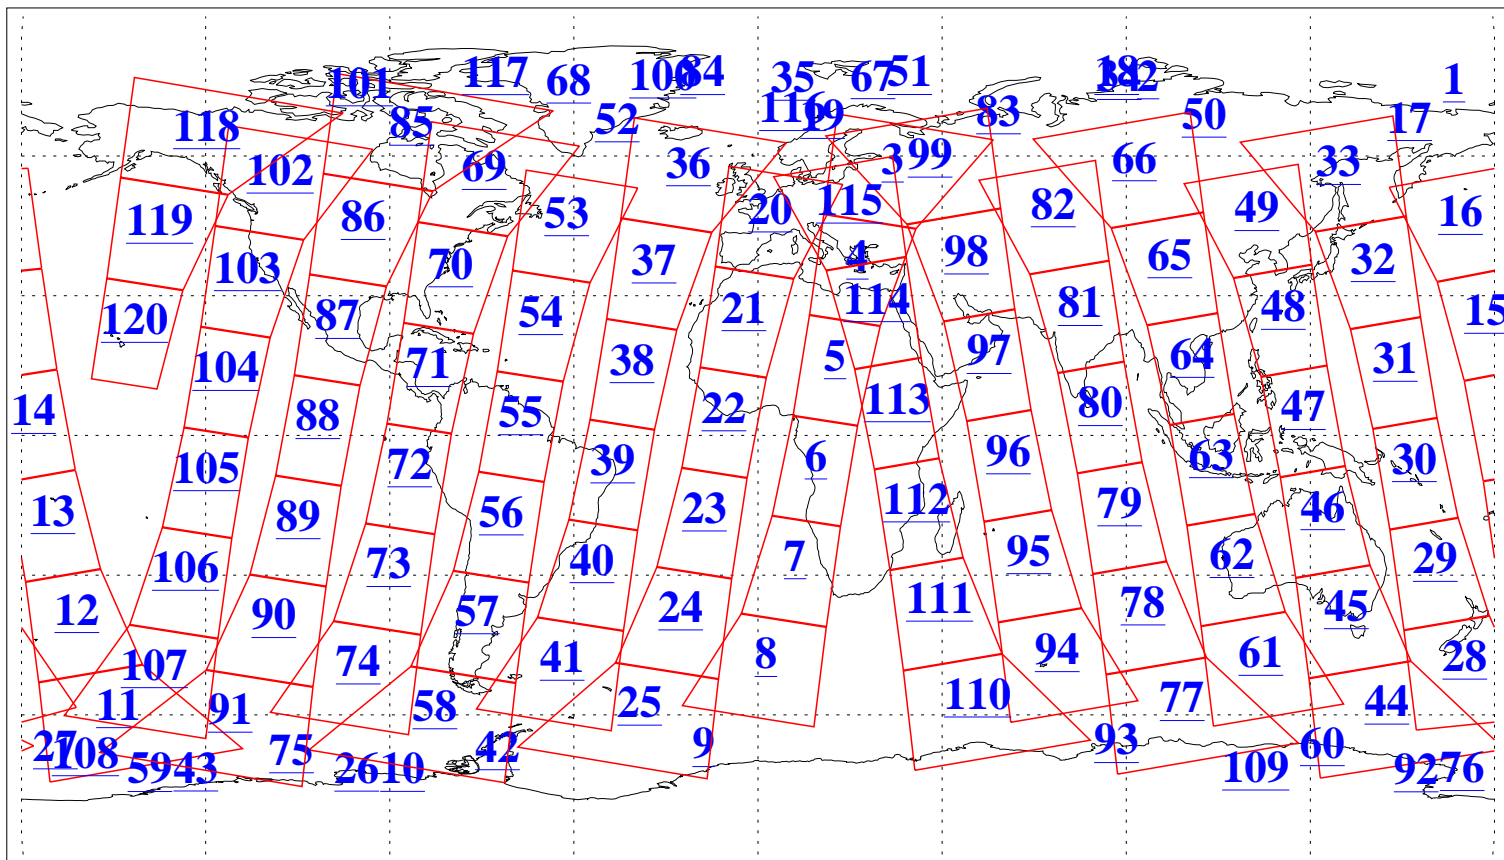

L1B Availability  
AMSU Granules: 240  
HSB Granules: 0  
AIRS Granules: 240

12 Jul 2009  
DoY 193  
Aqua Day 2626  
Granules: 1 to 120

Granules: 121 to 240

Legend: AMSU Available, HSB Available, AIRS Available

L1B Availability  
AMSU Granules: 240  
HSB Granules: 0  
AIRS Granules: 240

12 Jul 2009  
DoY 193  
Aqua Day 2626  
Ascending Granules

Descending Granules

Legend: AMSU Available, HSB Available, AIRS Available