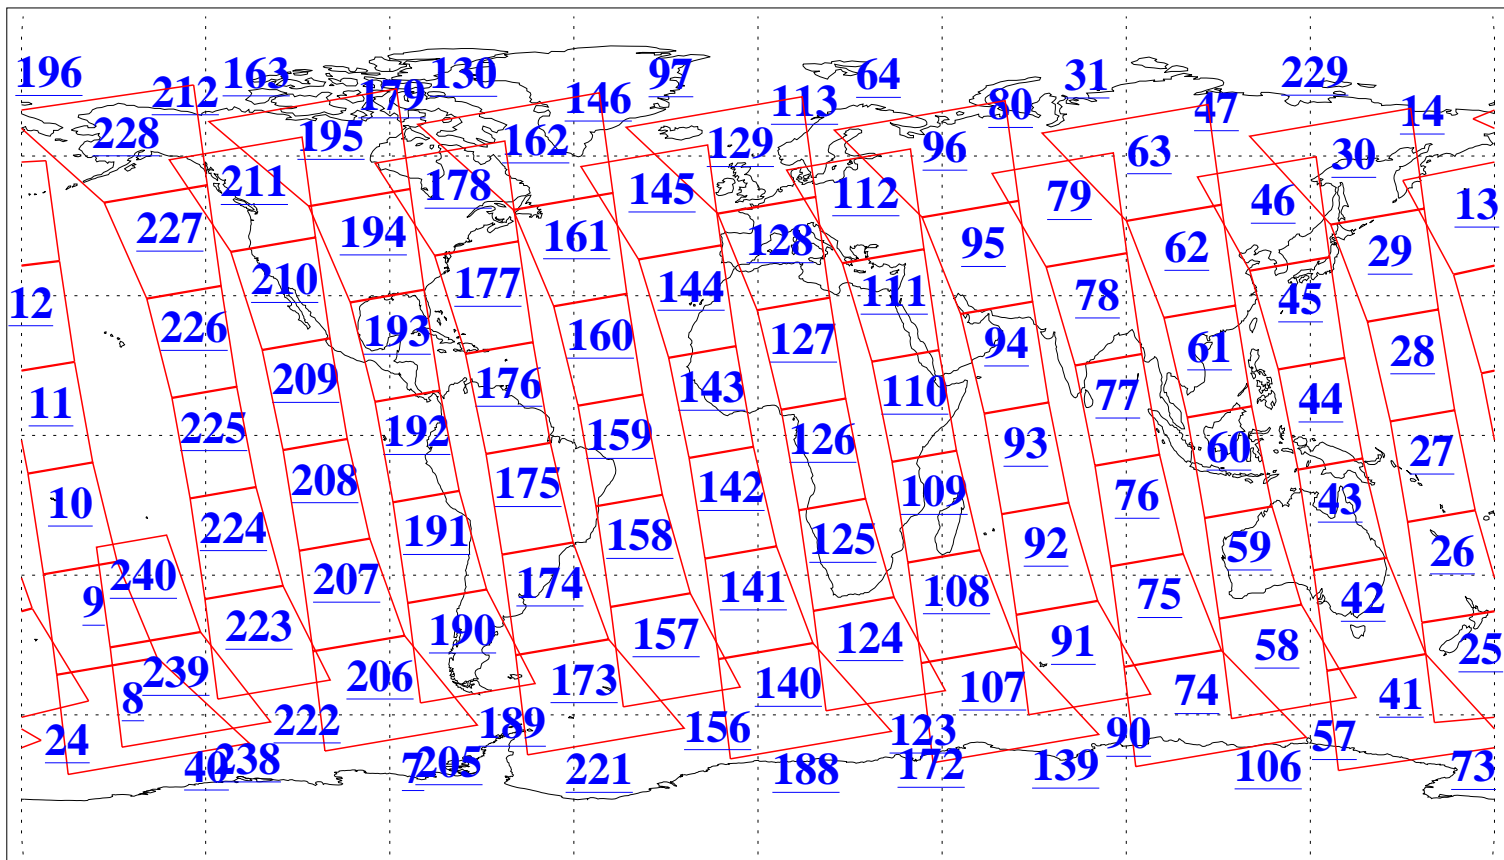

L1B Availability
AMSU Granules: 240
HSB Granules: 0
AIRS Granules: 240

7 Jul 2009
DoY 188
Aqua Day 2621
Granules: 1 to 120

Granules: 121 to 240

Legend: AMSU Available, HSB Available, AIRS Available

L1B Availability
AMSU Granules: 240
HSB Granules: 0
AIRS Granules: 240

7 Jul 2009
DoY 188
Aqua Day 2621

Ascending Granules

Descending Granules

Legend: AMSU Available, HSB Available, AIRS Available

L1B Availability
 AMSU Granules: 240
 HSB Granules: 0
 AIRS Granules: 240

7 Jul 2009
 DoY 188
 Aqua Day 2621

Northern Hemisphere Granules

Southern Hemisphere Granules

Legend: AMSU Available, HSB Available, AIRS Available