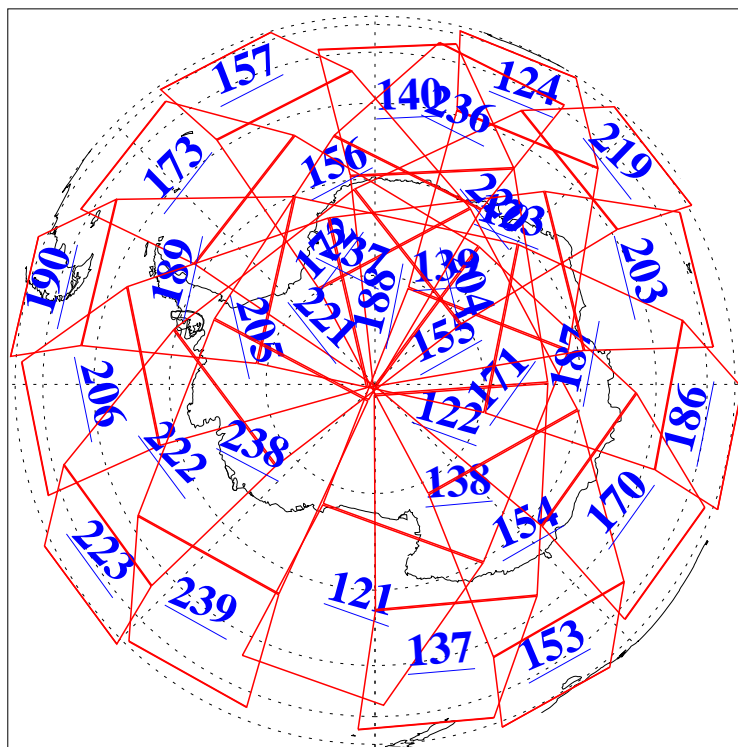

L1B Availability
AMSU Granules: 240
HSB Granules: 0
AIRS Granules: 240

7 Jul 2009
DoY 188
Aqua Day 2621
Granules: 1 to 120

Granules: 121 to 240

Legend: AMSU Available, HSB Available, AIRS Available

L1B Availability
AMSU Granules: 240
HSB Granules: 0
AIRS Granules: 240

7 Jul 2009
DoY 188
Aqua Day 2621

Ascending Granules

Descending Granules

Legend: AMSU Available, HSB Available, AIRS Available

L1B Availability
 AMSU Granules: 240
 HSB Granules: 0
 AIRS Granules: 240

7 Jul 2009
 DoY 188
 Aqua Day 2621

Northern Hemisphere Granules

Southern Hemisphere Granules

Legend: AMSU Available, HSB Available, AIRS Available