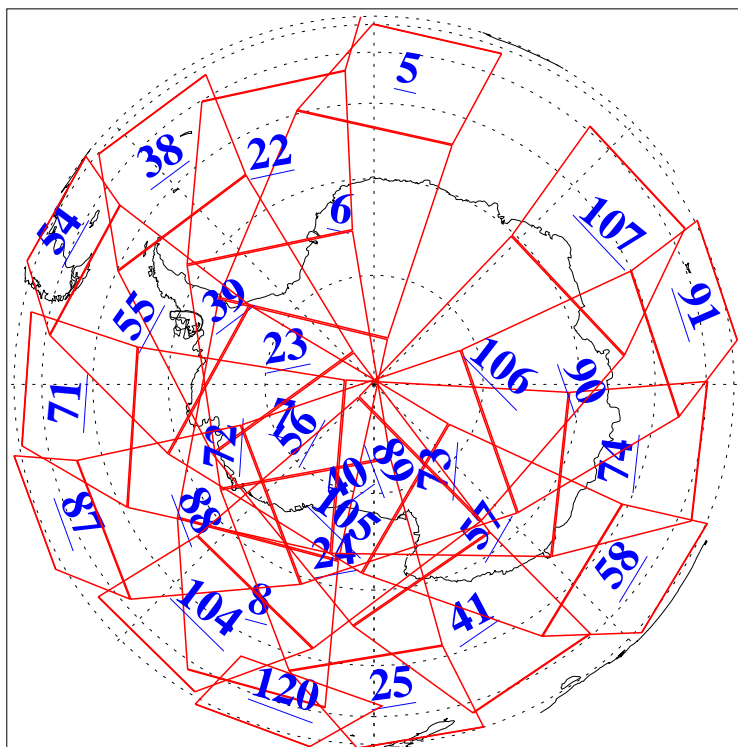

L1B Availability
AMSU Granules: 240
HSB Granules: 0
AIRS Granules: 240

7 Jul 2009
DoY 188
Aqua Day 2621
Granules: 1 to 120

Granules: 121 to 240

Legend: AMSU Available, HSB Available, AIRS Available

L1B Availability
AMSU Granules: 240
HSB Granules: 0
AIRS Granules: 240

7 Jul 2009
DoY 188
Aqua Day 2621

Ascending Granules

Descending Granules

Legend: AMSU Available, HSB Available, AIRS Available

L1B Availability
 AMSU Granules: 240
 HSB Granules: 0
 AIRS Granules: 240

7 Jul 2009
 DoY 188
 Aqua Day 2621

Northern Hemisphere Granules

Southern Hemisphere Granules

Legend: AMSU Available, HSB Available, AIRS Available