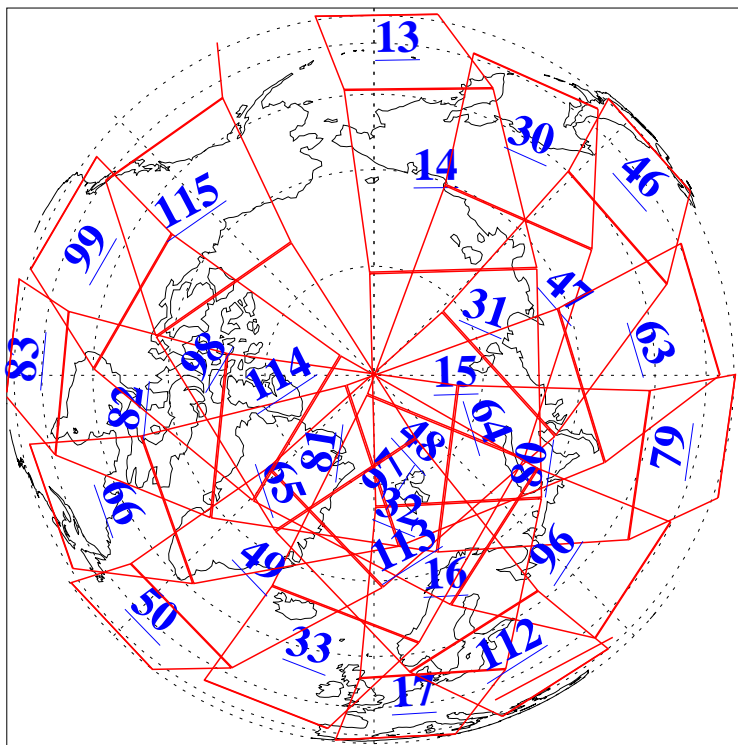

L1B Availability
AMSU Granules: 240
HSB Granules: 0
AIRS Granules: 240

7 Jul 2009
DoY 188
Aqua Day 2621
Granules: 1 to 120

Granules: 121 to 240

Legend: AMSU Available, HSB Available, AIRS Available

L1B Availability
AMSU Granules: 240
HSB Granules: 0
AIRS Granules: 240

7 Jul 2009
DoY 188
Aqua Day 2621

Ascending Granules

Descending Granules

Legend: AMSU Available, HSB Available, AIRS Available

L1B Availability
 AMSU Granules: 240
 HSB Granules: 0
 AIRS Granules: 240

7 Jul 2009
 DoY 188
 Aqua Day 2621

Northern Hemisphere Granules

Southern Hemisphere Granules

Legend: AMSU Available, HSB Available, AIRS Available