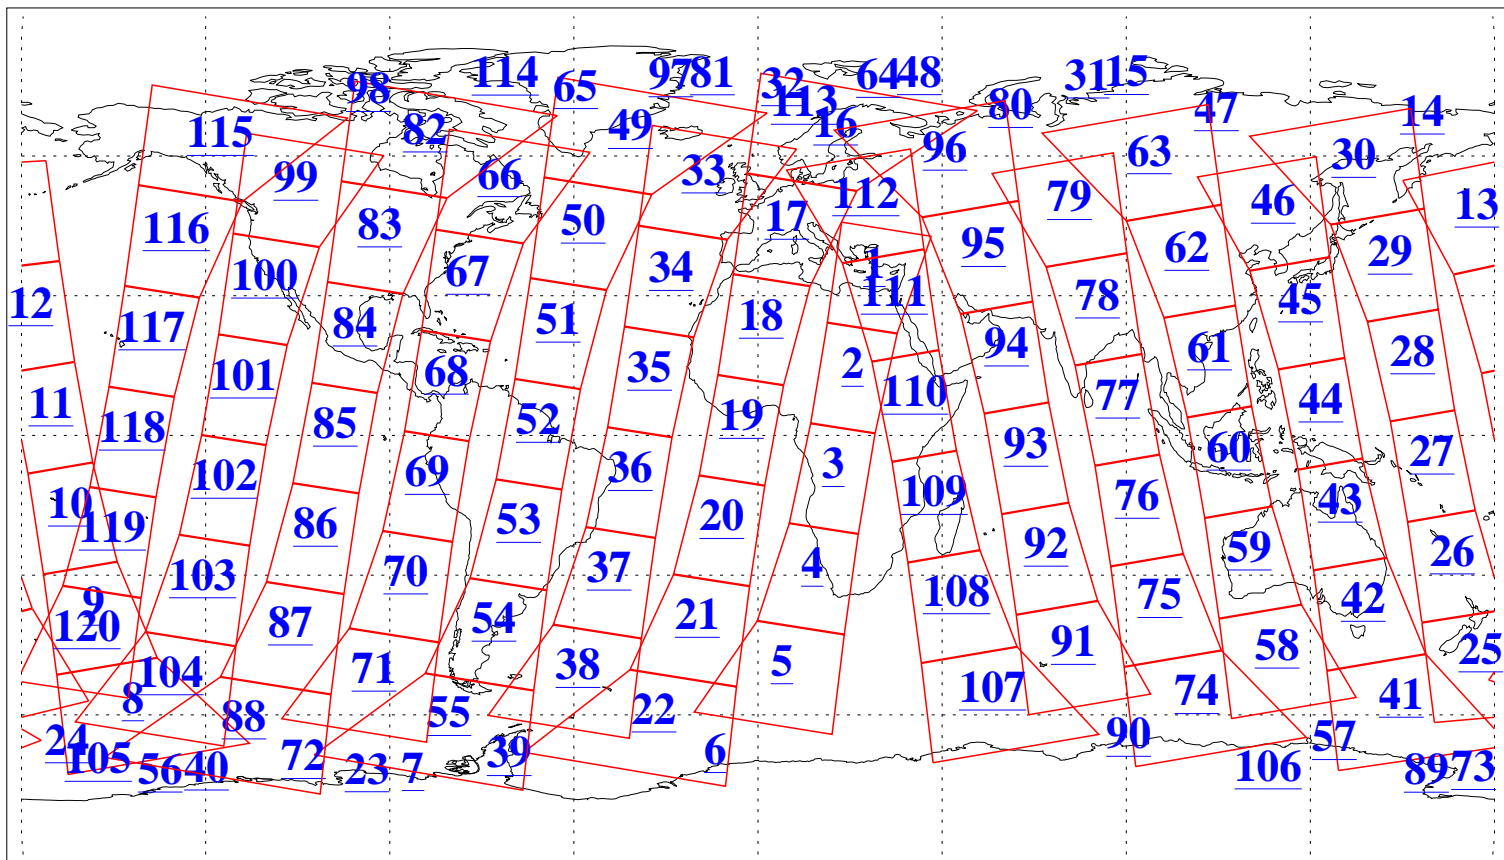

L1B Availability
AMSU Granules: 240
HSB Granules: 0
AIRS Granules: 240

7 Jul 2009
DoY 188
Aqua Day 2621
Granules: 1 to 120

Granules: 121 to 240

Legend: AMSU Available, HSB Available, AIRS Available

L1B Availability
AMSU Granules: 240
HSB Granules: 0
AIRS Granules: 240

7 Jul 2009
DoY 188
Aqua Day 2621

Ascending Granules

Descending Granules

Legend: AMSU Available, HSB Available, AIRS Available

L1B Availability
 AMSU Granules: 240
 HSB Granules: 0
 AIRS Granules: 240

7 Jul 2009
 DoY 188
 Aqua Day 2621

Northern Hemisphere Granules

Southern Hemisphere Granules

Legend: AMSU Available, HSB Available, AIRS Available