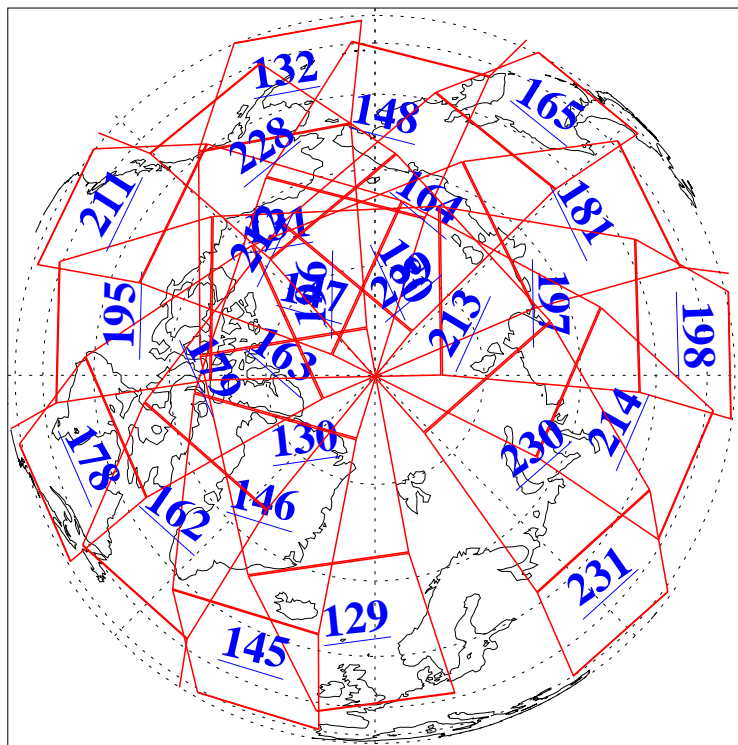

L1B Availability
AMSU Granules: 240
HSB Granules: 0
AIRS Granules: 240

7 Jul 2009
DoY 188
Aqua Day 2621
Granules: 1 to 120

Granules: 121 to 240

Legend: AMSU Available, HSB Available, AIRS Available

L1B Availability
AMSU Granules: 240
HSB Granules: 0
AIRS Granules: 240

7 Jul 2009
DoY 188
Aqua Day 2621

Ascending Granules

Descending Granules

Legend: AMSU Available, HSB Available, AIRS Available

L1B Availability
 AMSU Granules: 240
 HSB Granules: 0
 AIRS Granules: 240

7 Jul 2009
 DoY 188
 Aqua Day 2621

Northern Hemisphere Granules

Southern Hemisphere Granules

Legend: AMSU Available, HSB Available, AIRS Available