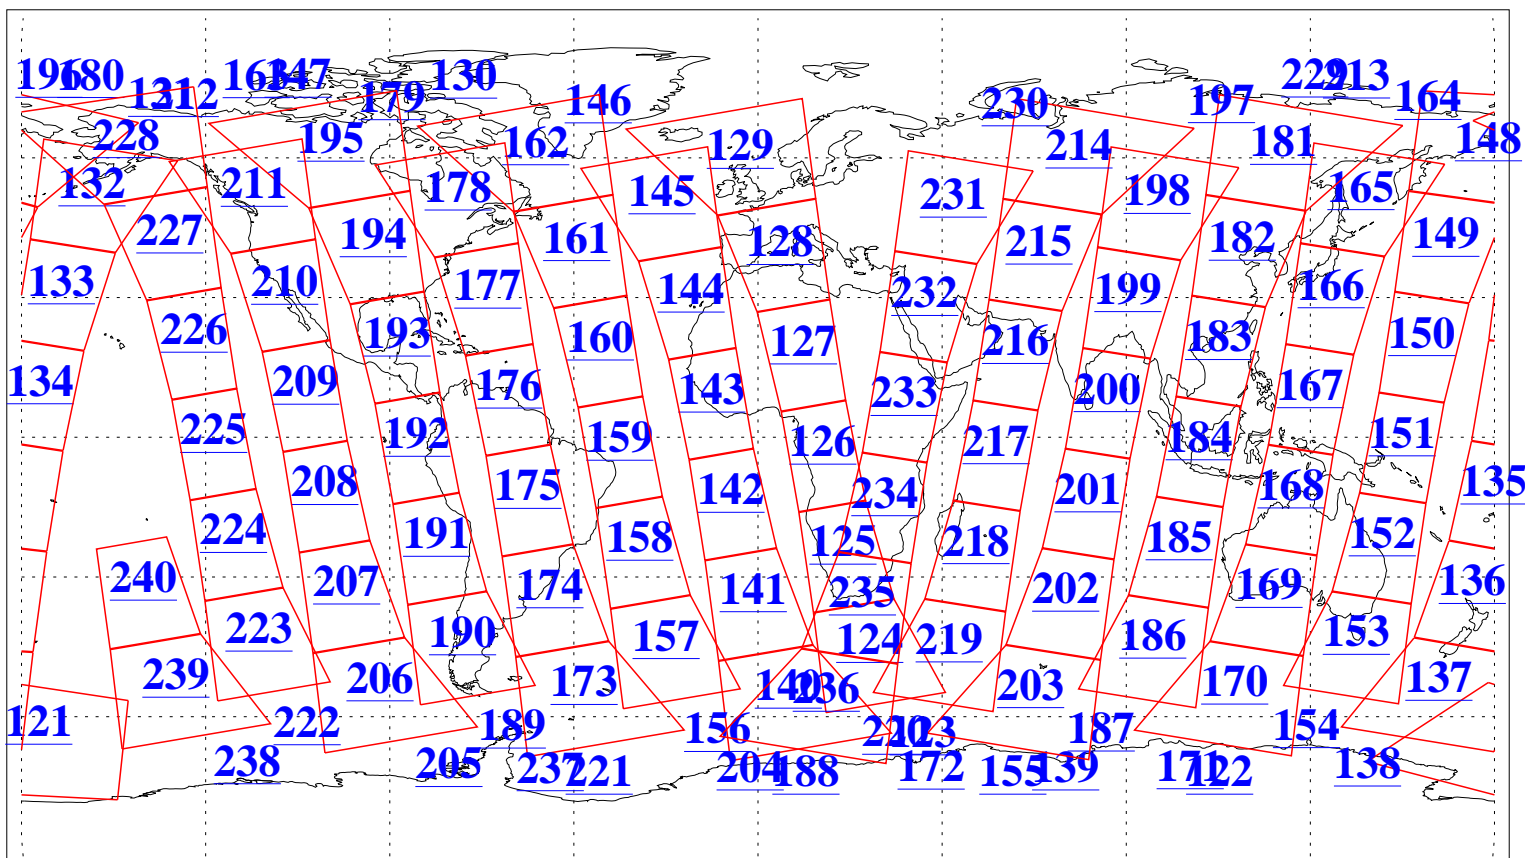

L1B Availability
AMSU Granules: 240
HSB Granules: 0
AIRS Granules: 240

7 Jul 2009
DoY 188
Aqua Day 2621
Granules: 1 to 120

Granules: 121 to 240

Legend: AMSU Available, HSB Available, AIRS Available

L1B Availability
AMSU Granules: 240
HSB Granules: 0
AIRS Granules: 240

7 Jul 2009
DoY 188
Aqua Day 2621

Ascending Granules

Descending Granules

Legend: AMSU Available, HSB Available, AIRS Available

L1B Availability
 AMSU Granules: 240
 HSB Granules: 0
 AIRS Granules: 240

7 Jul 2009
 DoY 188
 Aqua Day 2621

Northern Hemisphere Granules

Southern Hemisphere Granules

Legend: AMSU Available, HSB Available, AIRS Available