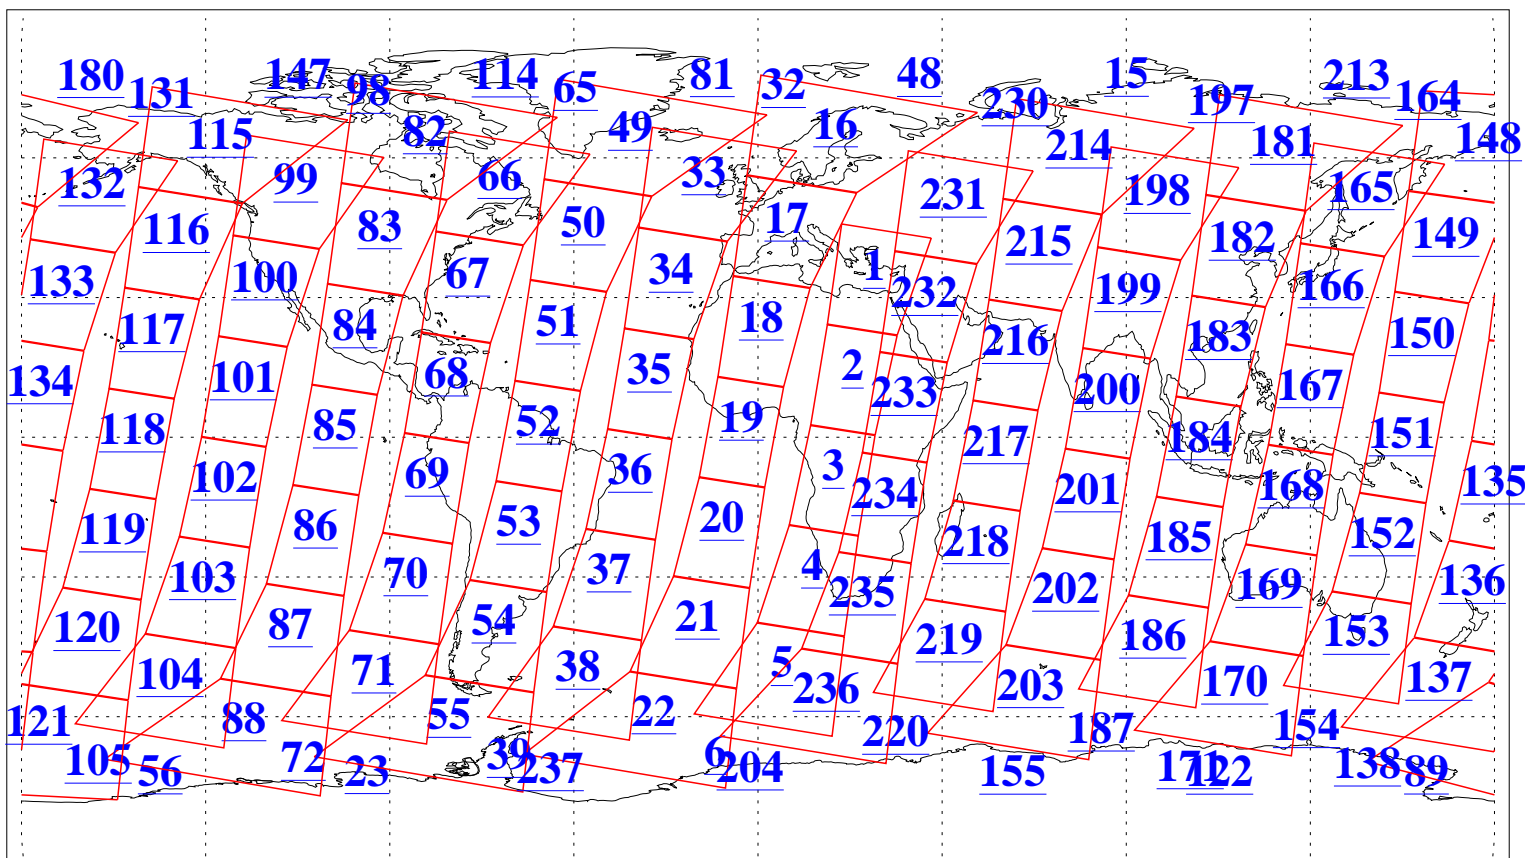

L1B Availability
AMSU Granules: 240
HSB Granules: 0
AIRS Granules: 240

7 Jul 2009
DoY 188
Aqua Day 2621
Granules: 1 to 120

Granules: 121 to 240

Legend: AMSU Available, HSB Available, AIRS Available

L1B Availability
AMSU Granules: 240
HSB Granules: 0
AIRS Granules: 240

7 Jul 2009
DoY 188
Aqua Day 2621

Ascending Granules

Descending Granules

Legend: AMSU Available, HSB Available, AIRS Available

L1B Availability
 AMSU Granules: 240
 HSB Granules: 0
 AIRS Granules: 240

7 Jul 2009
 DoY 188
 Aqua Day 2621

Northern Hemisphere Granules

Southern Hemisphere Granules

Legend: AMSU Available, HSB Available, AIRS Available