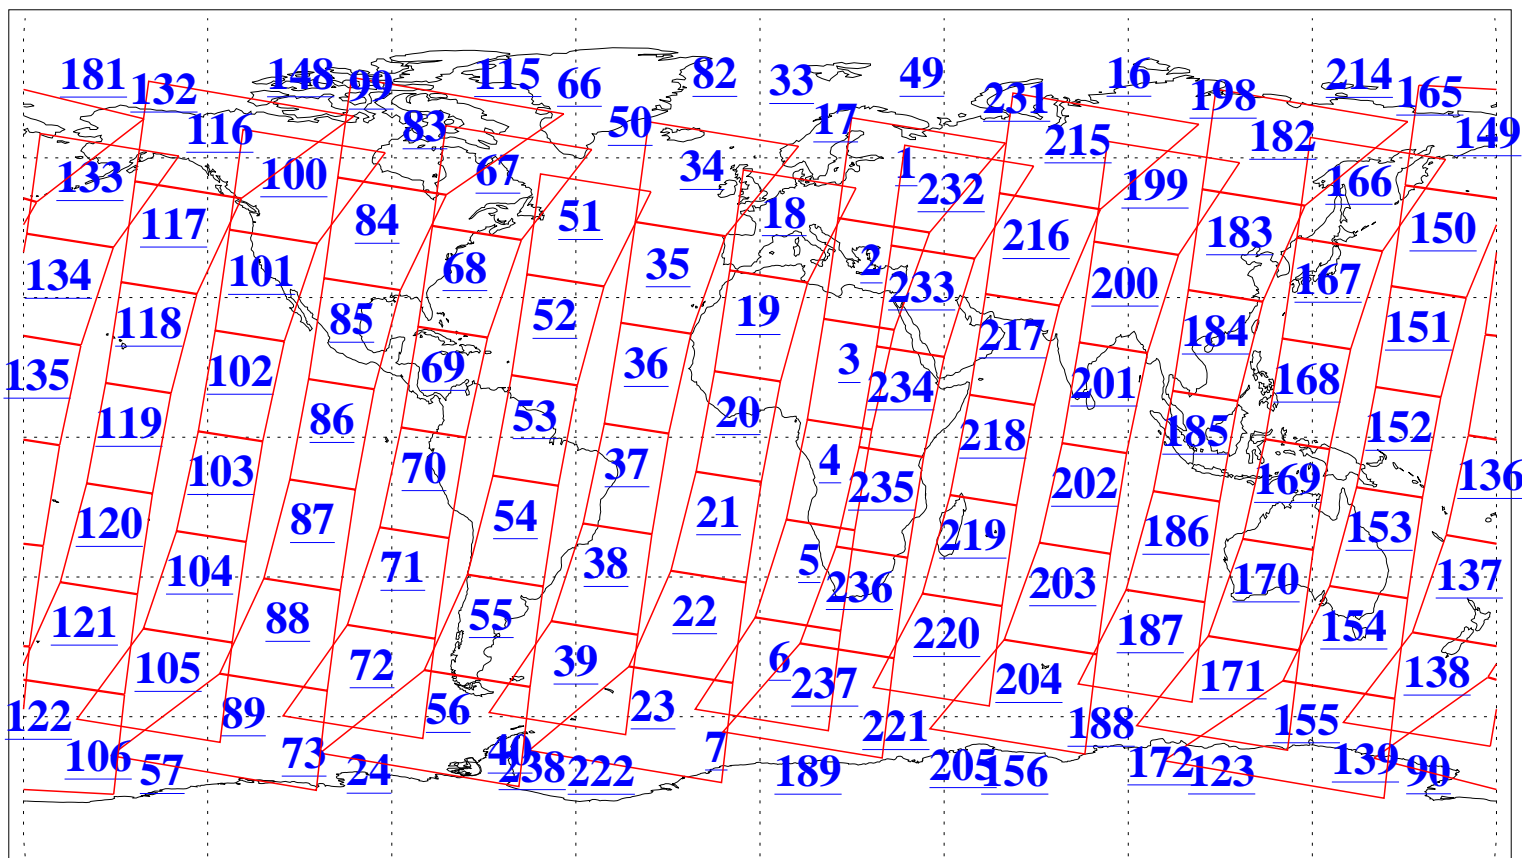

L1B Availability
AMSU Granules: 240
HSB Granules: 0
AIRS Granules: 240

28 Jun 2009
DoY 179
Aqua Day 2612
Granules: 1 to 120

Granules: 121 to 240

Legend: AMSU Available, HSB Available, AIRS Available

L1B Availability
AMSU Granules: 240
HSB Granules: 0
AIRS Granules: 240

28 Jun 2009
DoY 179
Aqua Day 2612
Ascending Granules

Descending Granules

Legend: AMSU Available, HSB Available, AIRS Available

L1B Availability
 AMSU Granules: 240
 HSB Granules: 0
 AIRS Granules: 240

28 Jun 2009
 DoY 179
 Aqua Day 2612

Northern Hemisphere Granules

Southern Hemisphere Granules

Legend: AMSU Available, HSB Available, AIRS Available