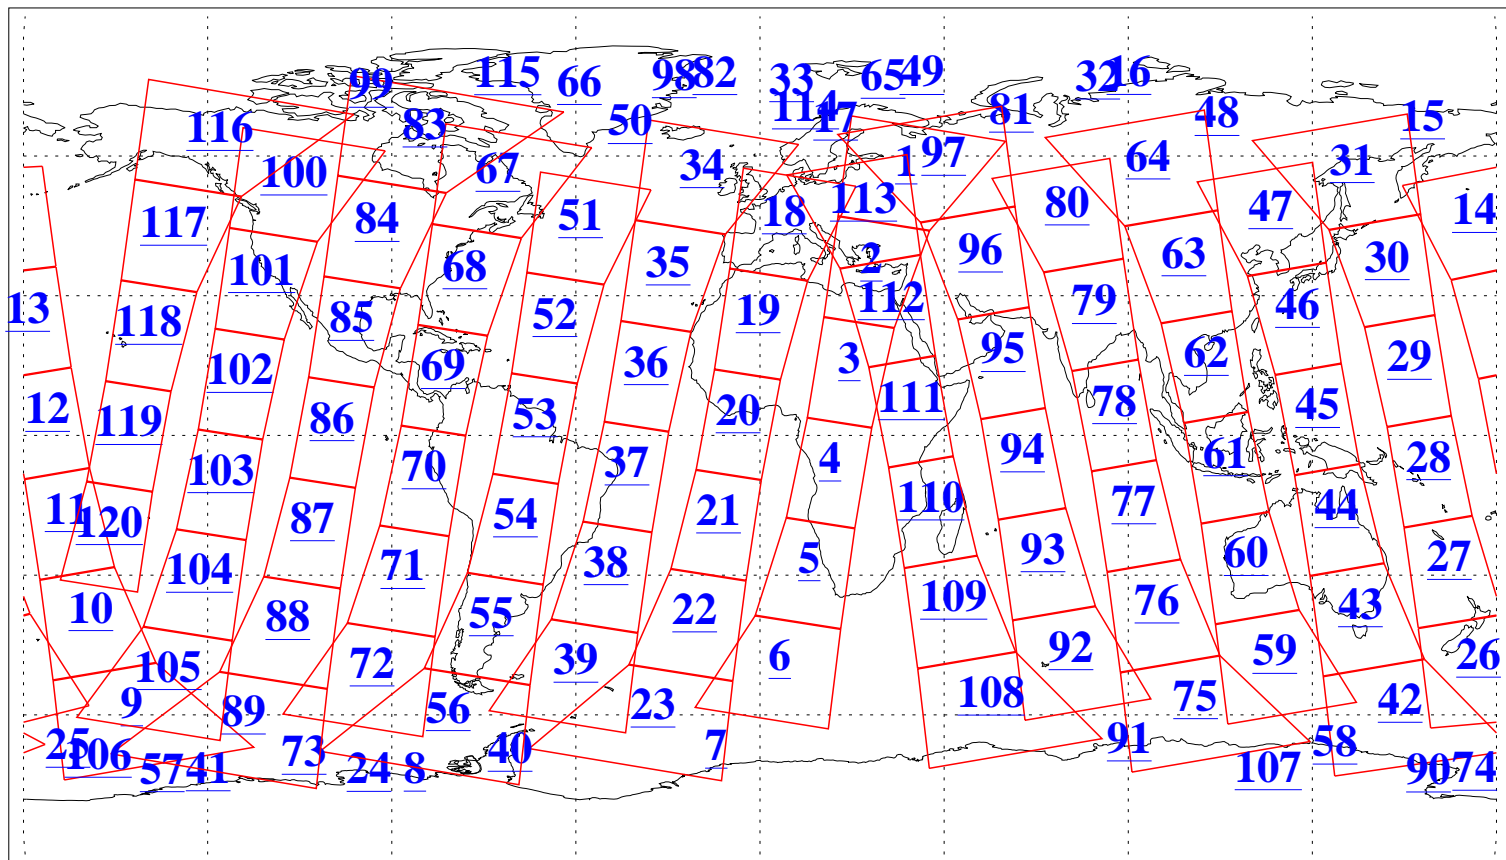

L1B Availability
AMSU Granules: 240
HSB Granules: 0
AIRS Granules: 240

28 Jun 2009
DoY 179
Aqua Day 2612
Granules: 1 to 120

Granules: 121 to 240

Legend: AMSU Available, HSB Available, AIRS Available

L1B Availability
AMSU Granules: 240
HSB Granules: 0
AIRS Granules: 240

28 Jun 2009
DoY 179
Aqua Day 2612
Ascending Granules

Descending Granules

Legend: AMSU Available, HSB Available, AIRS Available

L1B Availability
 AMSU Granules: 240
 HSB Granules: 0
 AIRS Granules: 240

28 Jun 2009
 DoY 179
 Aqua Day 2612

Northern Hemisphere Granules

Southern Hemisphere Granules

Legend: AMSU Available, HSB Available, AIRS Available