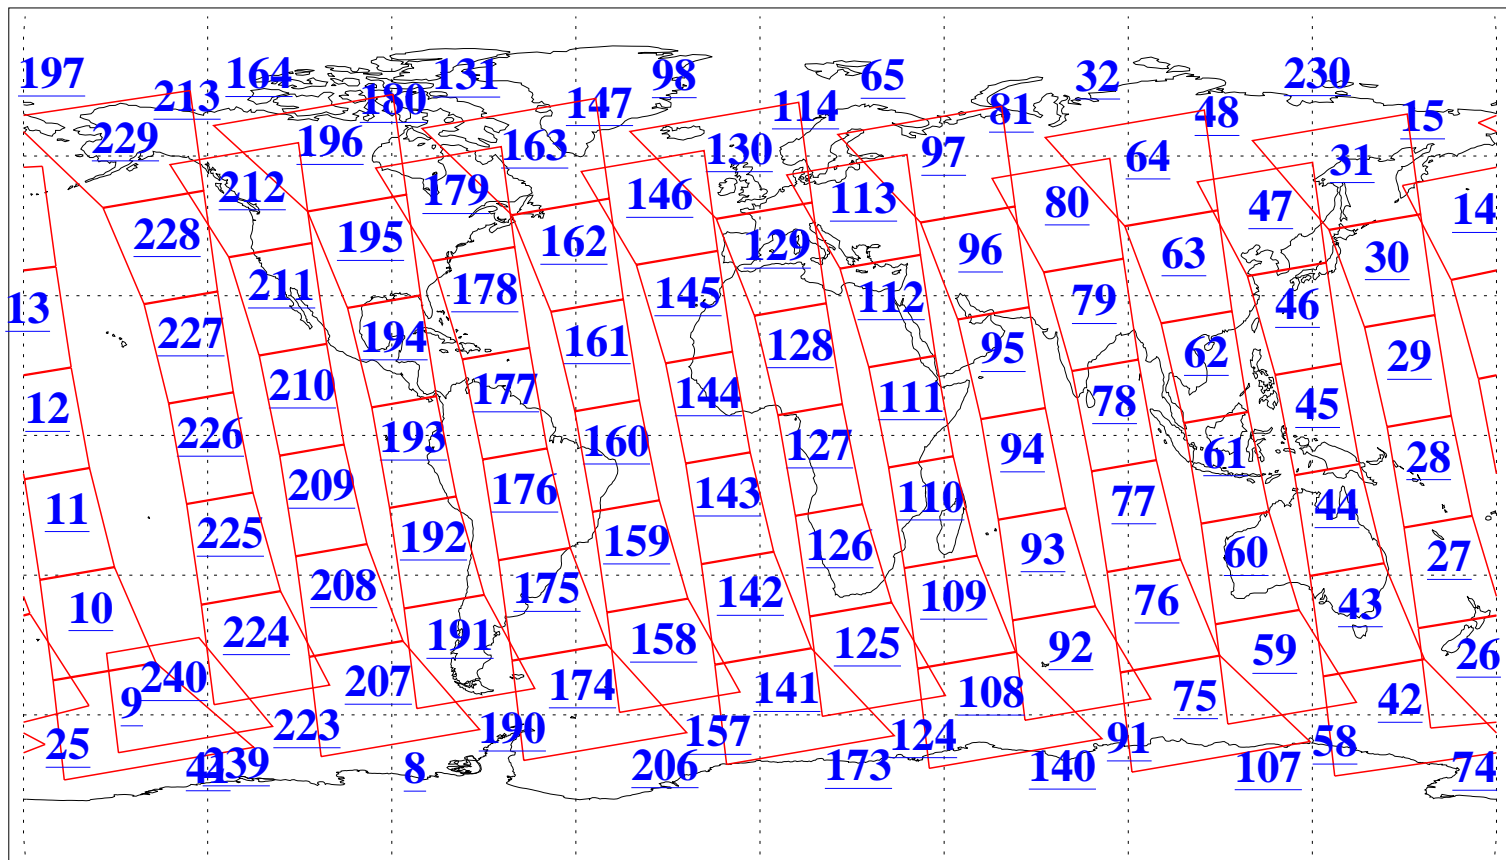

L1B Availability
AMSU Granules: 240
HSB Granules: 0
AIRS Granules: 240

28 Jun 2009
DoY 179
Aqua Day 2612
Granules: 1 to 120

Granules: 121 to 240

Legend: AMSU Available, HSB Available, AIRS Available

L1B Availability
AMSU Granules: 240
HSB Granules: 0
AIRS Granules: 240

28 Jun 2009
DoY 179
Aqua Day 2612
Ascending Granules

Descending Granules

Legend: AMSU Available, HSB Available, AIRS Available

L1B Availability
 AMSU Granules: 240
 HSB Granules: 0
 AIRS Granules: 240

28 Jun 2009
 DoY 179
 Aqua Day 2612

Northern Hemisphere Granules

Southern Hemisphere Granules

Legend: AMSU Available, HSB Available, AIRS Available