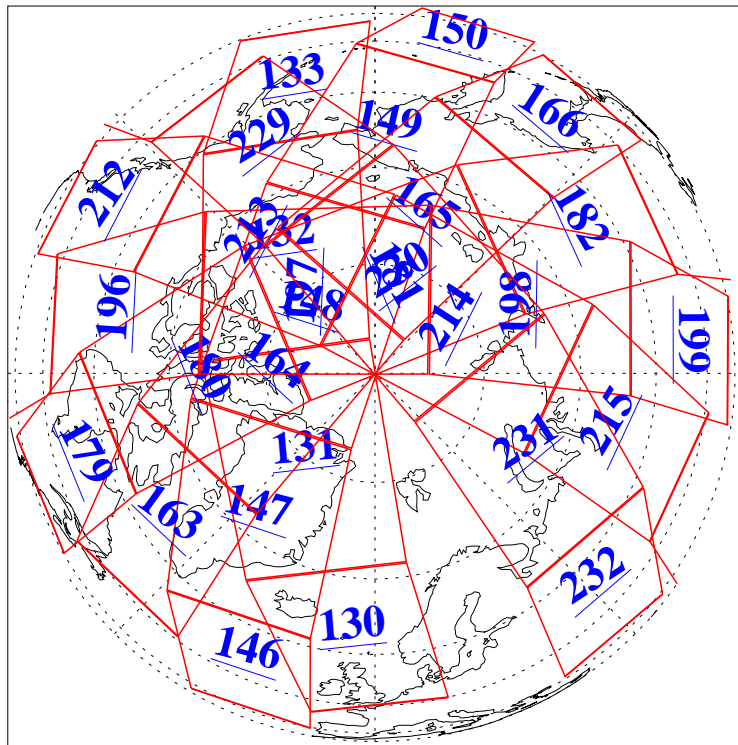

L1B Availability
AMSU Granules: 240
HSB Granules: 0
AIRS Granules: 240

28 Jun 2009
DoY 179
Aqua Day 2612
Granules: 1 to 120

Granules: 121 to 240

Legend: AMSU Available, HSB Available, AIRS Available

L1B Availability
AMSU Granules: 240
HSB Granules: 0
AIRS Granules: 240

28 Jun 2009
DoY 179
Aqua Day 2612
Ascending Granules

Descending Granules

Legend: AMSU Available, HSB Available, AIRS Available

L1B Availability
 AMSU Granules: 240
 HSB Granules: 0
 AIRS Granules: 240

28 Jun 2009
 DoY 179
 Aqua Day 2612

Northern Hemisphere Granules

Southern Hemisphere Granules

Legend: AMSU Available, HSB Available, AIRS Available