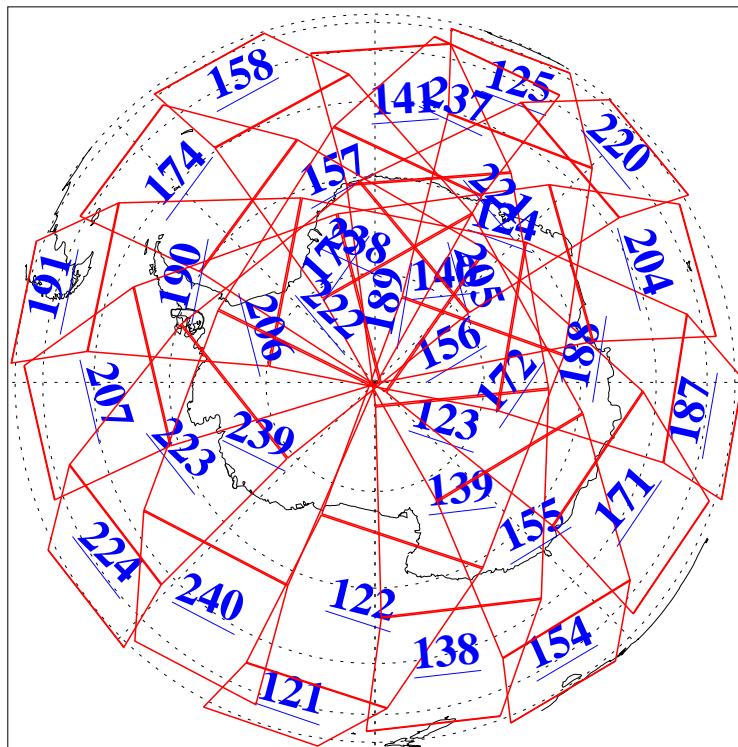

L1B Availability
AMSU Granules: 240
HSB Granules: 0
AIRS Granules: 240

28 Jun 2009
DoY 179
Aqua Day 2612
Granules: 1 to 120

Granules: 121 to 240

Legend: AMSU Available, HSB Available, AIRS Available

L1B Availability
AMSU Granules: 240
HSB Granules: 0
AIRS Granules: 240

28 Jun 2009
DoY 179
Aqua Day 2612
Ascending Granules

Descending Granules

Legend: AMSU Available, HSB Available, AIRS Available

L1B Availability
 AMSU Granules: 240
 HSB Granules: 0
 AIRS Granules: 240

28 Jun 2009
 DoY 179
 Aqua Day 2612

Northern Hemisphere Granules

Southern Hemisphere Granules

Legend: AMSU Available, HSB Available, AIRS Available