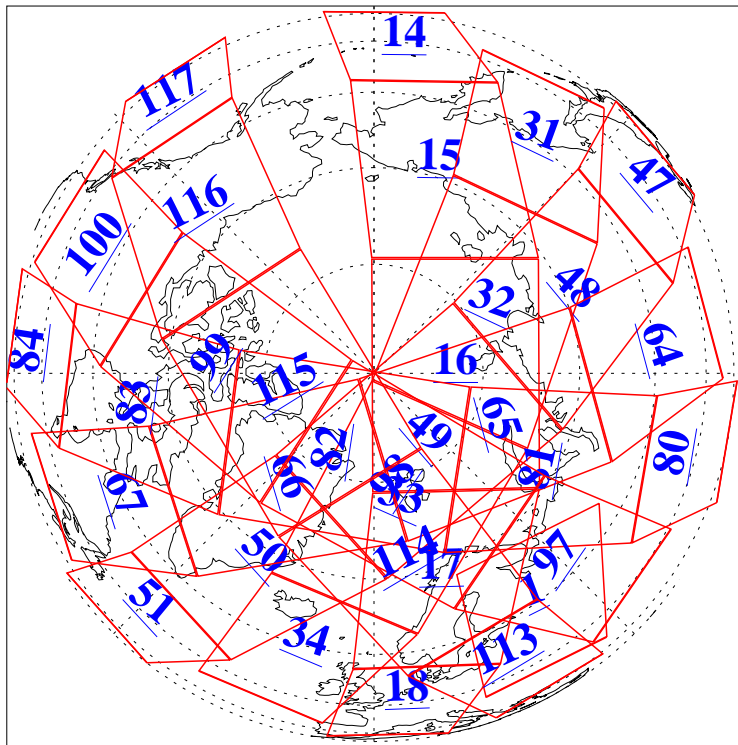

L1B Availability
AMSU Granules: 240
HSB Granules: 0
AIRS Granules: 240

28 Jun 2009
DoY 179
Aqua Day 2612
Granules: 1 to 120

Granules: 121 to 240

Legend: AMSU Available, HSB Available, AIRS Available

L1B Availability
AMSU Granules: 240
HSB Granules: 0
AIRS Granules: 240

28 Jun 2009
DoY 179
Aqua Day 2612
Ascending Granules

Descending Granules

Legend: AMSU Available, HSB Available, AIRS Available

L1B Availability
 AMSU Granules: 240
 HSB Granules: 0
 AIRS Granules: 240

28 Jun 2009
 DoY 179
 Aqua Day 2612

Northern Hemisphere Granules

Southern Hemisphere Granules

Legend: AMSU Available, HSB Available, AIRS Available