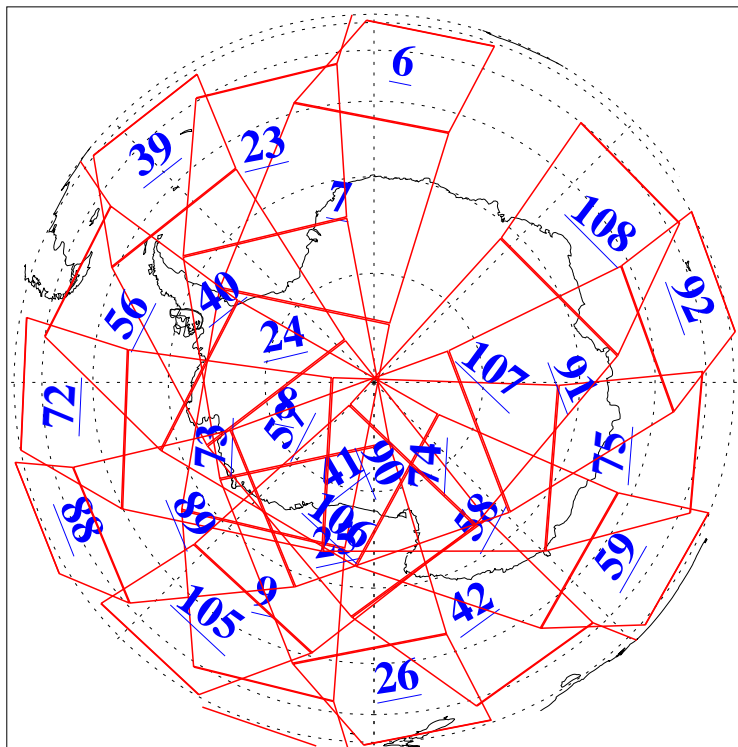

L1B Availability
AMSU Granules: 240
HSB Granules: 0
AIRS Granules: 240

28 Jun 2009
DoY 179
Aqua Day 2612
Granules: 1 to 120

Granules: 121 to 240

Legend: AMSU Available, HSB Available, AIRS Available

L1B Availability
AMSU Granules: 240
HSB Granules: 0
AIRS Granules: 240

28 Jun 2009
DoY 179
Aqua Day 2612
Ascending Granules

Descending Granules

Legend: AMSU Available, HSB Available, AIRS Available

L1B Availability
 AMSU Granules: 240
 HSB Granules: 0
 AIRS Granules: 240

28 Jun 2009
 DoY 179
 Aqua Day 2612

Northern Hemisphere Granules

Southern Hemisphere Granules

Legend: AMSU Available, HSB Available, AIRS Available