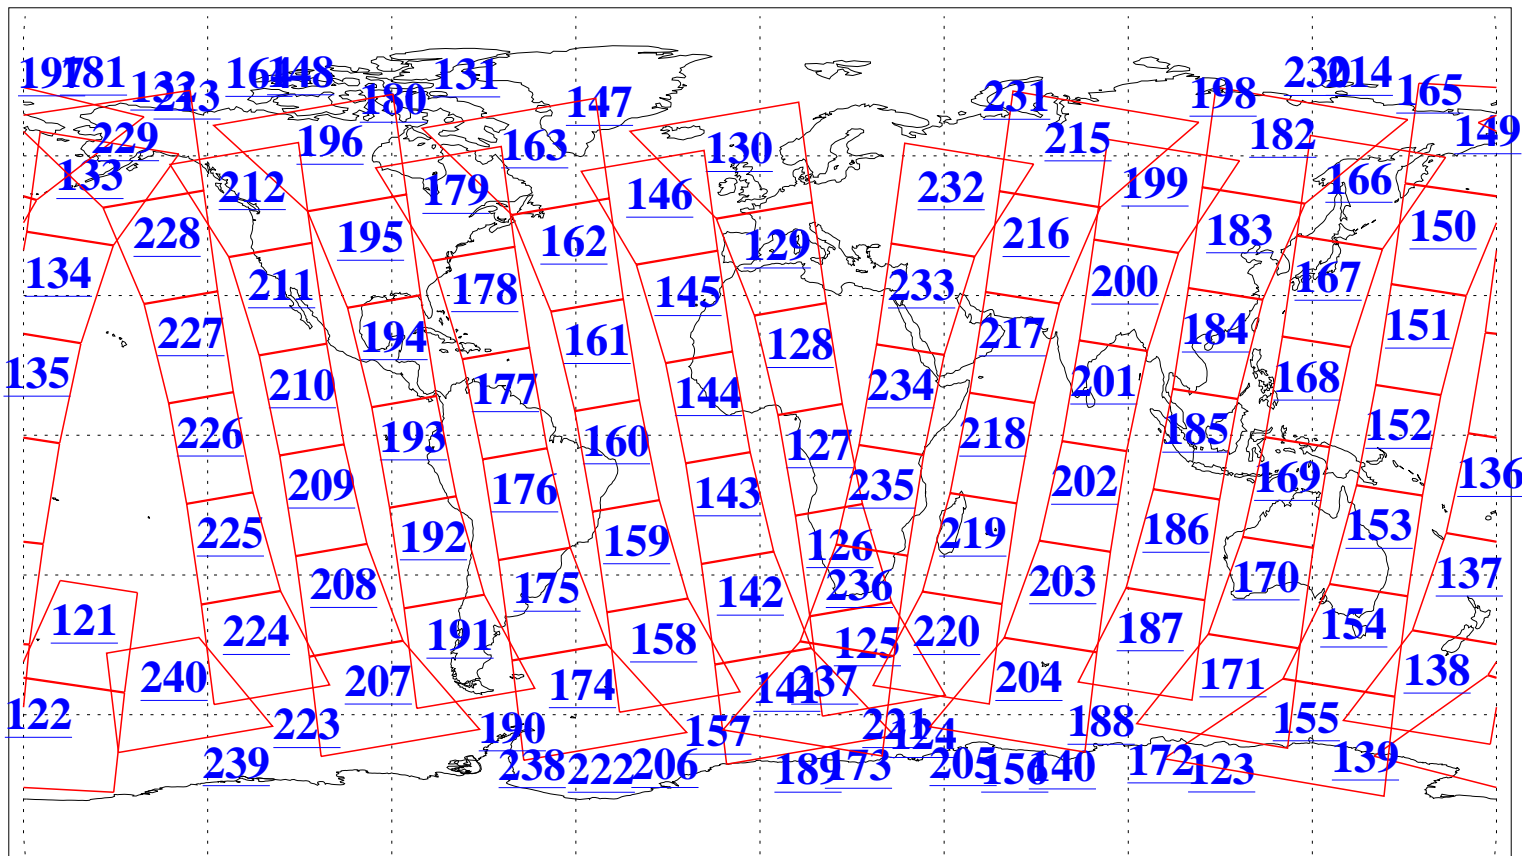

L1B Availability
AMSU Granules: 240
HSB Granules: 0
AIRS Granules: 240

28 Jun 2009
DoY 179
Aqua Day 2612
Granules: 1 to 120

Granules: 121 to 240

Legend: AMSU Available, HSB Available, AIRS Available

L1B Availability
AMSU Granules: 240
HSB Granules: 0
AIRS Granules: 240

28 Jun 2009
DoY 179
Aqua Day 2612
Ascending Granules

Descending Granules

Legend: AMSU Available, HSB Available, AIRS Available

L1B Availability
 AMSU Granules: 240
 HSB Granules: 0
 AIRS Granules: 240

28 Jun 2009
 DoY 179
 Aqua Day 2612

Northern Hemisphere Granules

Southern Hemisphere Granules

Legend: AMSU Available, HSB Available, AIRS Available