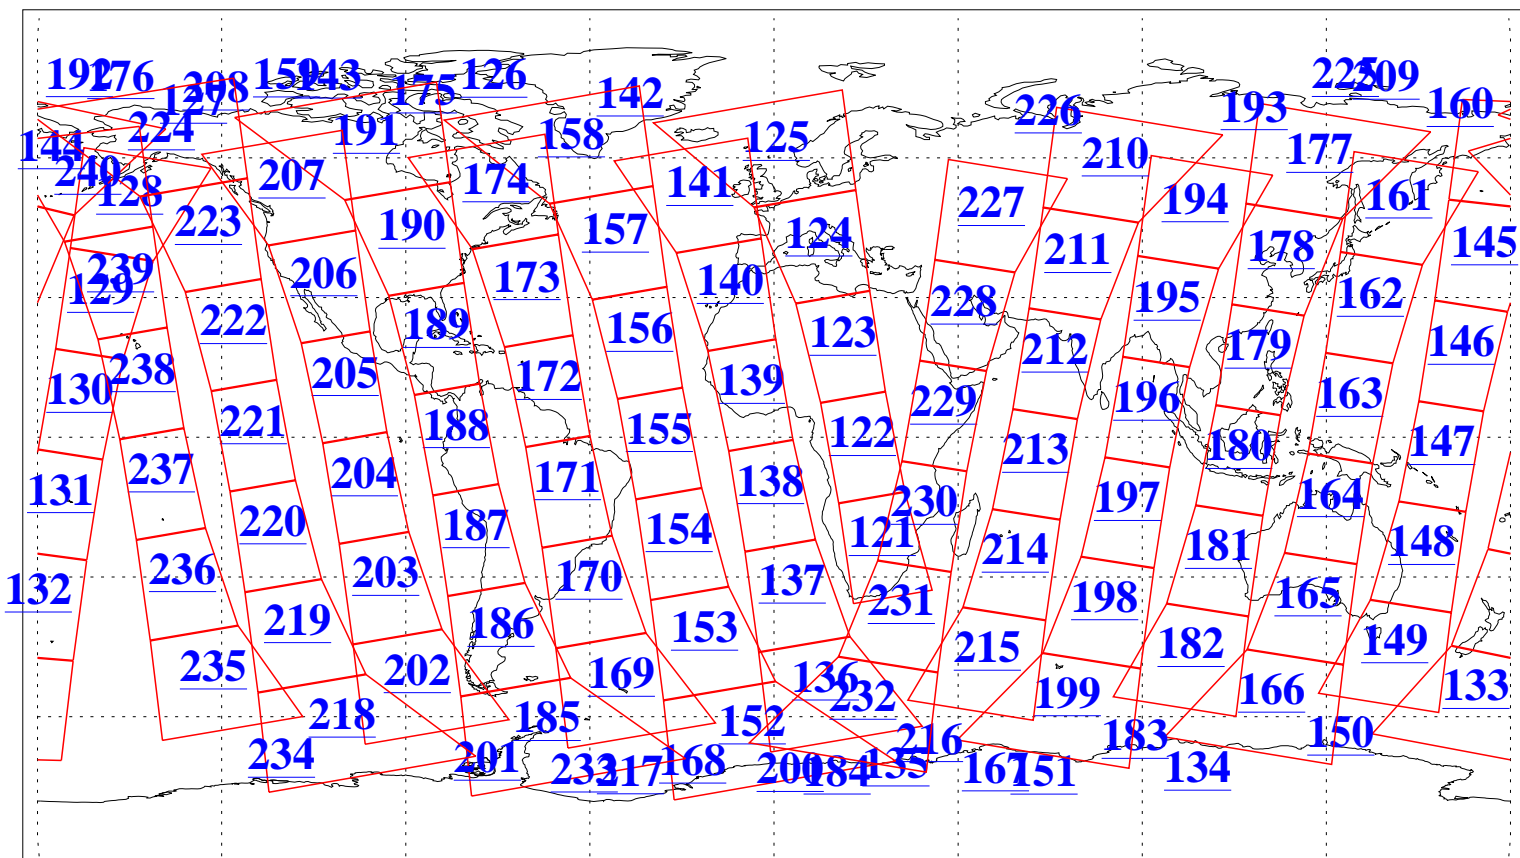

L1B Availability
AMSU Granules: 240
HSB Granules: 0
AIRS Granules: 240

25 Jun 2009
DoY 176
Aqua Day 2609
Granules: 1 to 120

Granules: 121 to 240

Legend: AMSU Available, HSB Available, AIRS Available

L1B Availability
AMSU Granules: 240
HSB Granules: 0
AIRS Granules: 240

25 Jun 2009
DoY 176
Aqua Day 2609

Ascending Granules

Descending Granules

Legend: AMSU Available, HSB Available, AIRS Available

L1B Availability
 AMSU Granules: 240
 HSB Granules: 0
 AIRS Granules: 240

25 Jun 2009
 DoY 176
 Aqua Day 2609

Northern Hemisphere Granules

Southern Hemisphere Granules

Legend: AMSU Available, HSB Available, AIRS Available