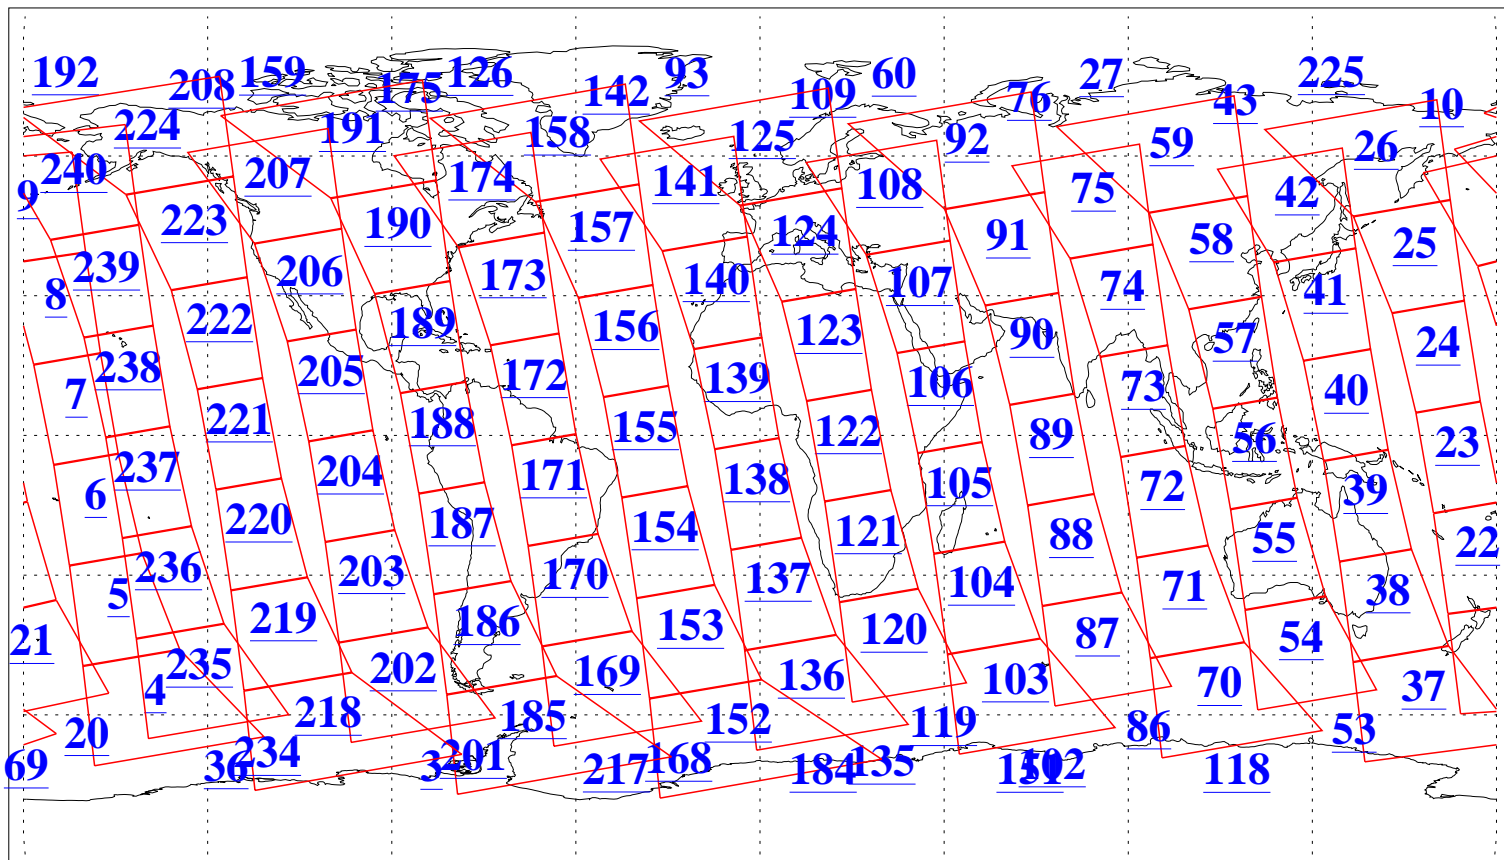

L1B Availability
AMSU Granules: 240
HSB Granules: 0
AIRS Granules: 240

25 Jun 2009
DoY 176
Aqua Day 2609
Granules: 1 to 120

Granules: 121 to 240

Legend: AMSU Available, HSB Available, AIRS Available

L1B Availability
AMSU Granules: 240
HSB Granules: 0
AIRS Granules: 240

25 Jun 2009
DoY 176
Aqua Day 2609

Ascending Granules

Descending Granules

Legend: AMSU Available, HSB Available, AIRS Available

L1B Availability
 AMSU Granules: 240
 HSB Granules: 0
 AIRS Granules: 240

25 Jun 2009
 DoY 176
 Aqua Day 2609

Northern Hemisphere Granules

Southern Hemisphere Granules

Legend: AMSU Available, HSB Available, AIRS Available