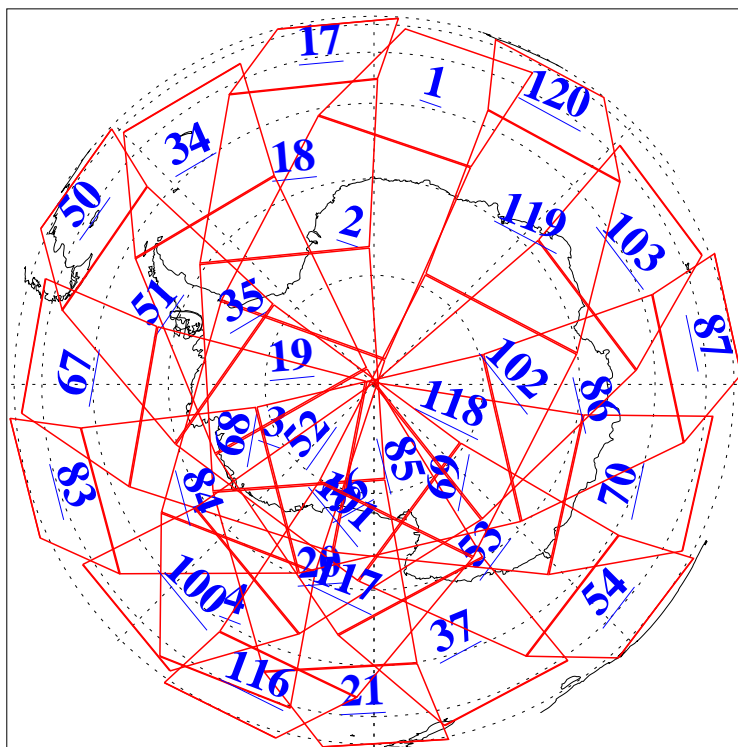

L1B Availability
AMSU Granules: 240
HSB Granules: 0
AIRS Granules: 240

25 Jun 2009
DoY 176
Aqua Day 2609
Granules: 1 to 120

Granules: 121 to 240

Legend: AMSU Available, HSB Available, AIRS Available

L1B Availability
AMSU Granules: 240
HSB Granules: 0
AIRS Granules: 240

25 Jun 2009
DoY 176
Aqua Day 2609

Ascending Granules

Descending Granules

Legend: AMSU Available, HSB Available, AIRS Available

L1B Availability
 AMSU Granules: 240
 HSB Granules: 0
 AIRS Granules: 240

25 Jun 2009
 DoY 176
 Aqua Day 2609

Northern Hemisphere Granules

Southern Hemisphere Granules

Legend: AMSU Available, HSB Available, AIRS Available