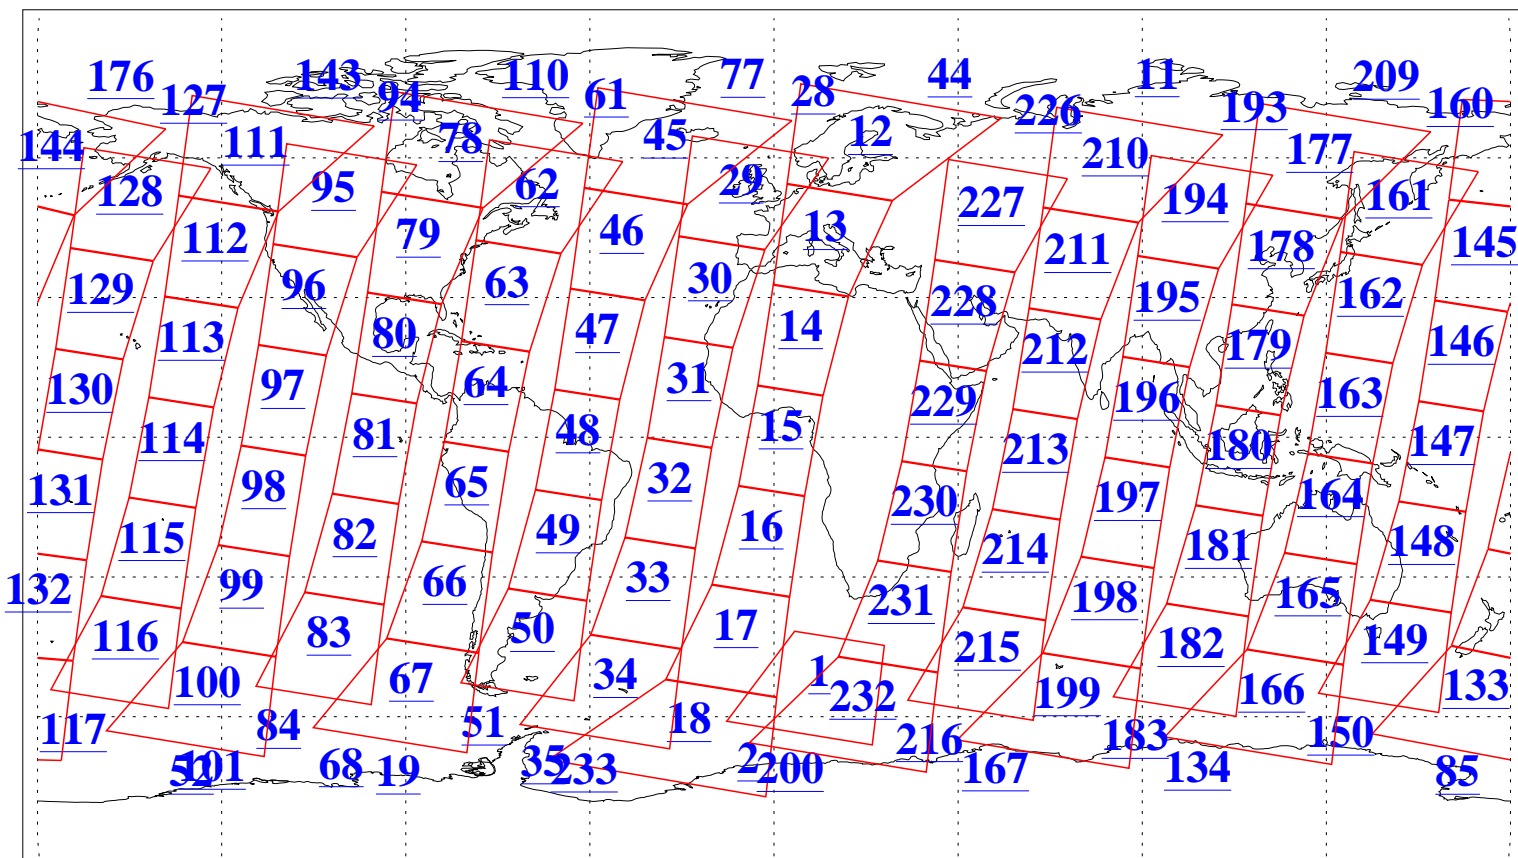

L1B Availability
AMSU Granules: 240
HSB Granules: 0
AIRS Granules: 240

25 Jun 2009
DoY 176
Aqua Day 2609
Granules: 1 to 120

Granules: 121 to 240

Legend: AMSU Available, HSB Available, AIRS Available

L1B Availability
AMSU Granules: 240
HSB Granules: 0
AIRS Granules: 240

25 Jun 2009
DoY 176
Aqua Day 2609

Ascending Granules

Descending Granules

Legend: AMSU Available, HSB Available, AIRS Available

L1B Availability
 AMSU Granules: 240
 HSB Granules: 0
 AIRS Granules: 240

25 Jun 2009
 DoY 176
 Aqua Day 2609

Northern Hemisphere Granules

Southern Hemisphere Granules

Legend: AMSU Available, HSB Available, AIRS Available