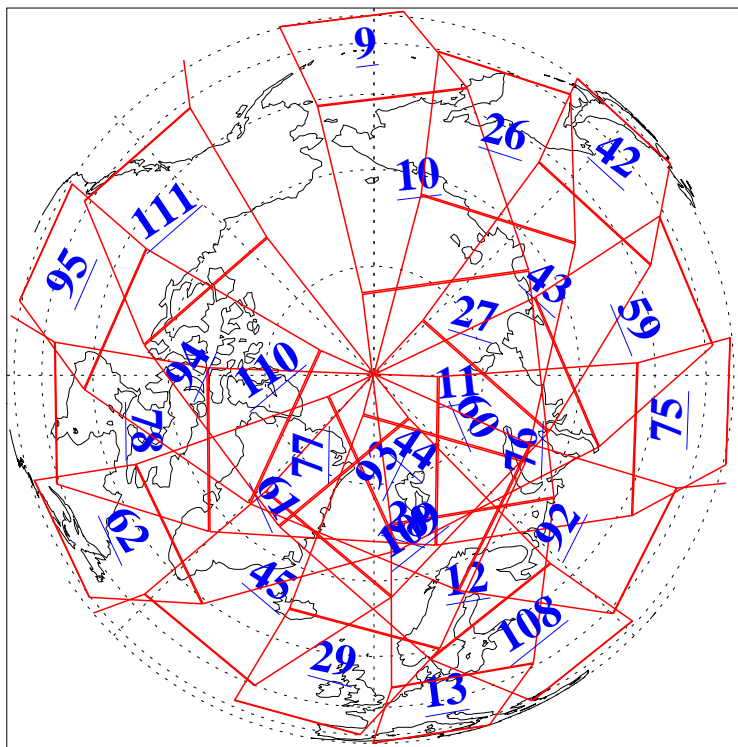

L1B Availability
AMSU Granules: 240
HSB Granules: 0
AIRS Granules: 240

25 Jun 2009
DoY 176
Aqua Day 2609
Granules: 1 to 120

Granules: 121 to 240

Legend: AMSU Available, HSB Available, AIRS Available

L1B Availability
AMSU Granules: 240
HSB Granules: 0
AIRS Granules: 240

25 Jun 2009
DoY 176
Aqua Day 2609

Ascending Granules

Descending Granules

Legend: AMSU Available, HSB Available, AIRS Available

L1B Availability
 AMSU Granules: 240
 HSB Granules: 0
 AIRS Granules: 240

25 Jun 2009
 DoY 176
 Aqua Day 2609

Northern Hemisphere Granules

Southern Hemisphere Granules

Legend: AMSU Available, HSB Available, AIRS Available