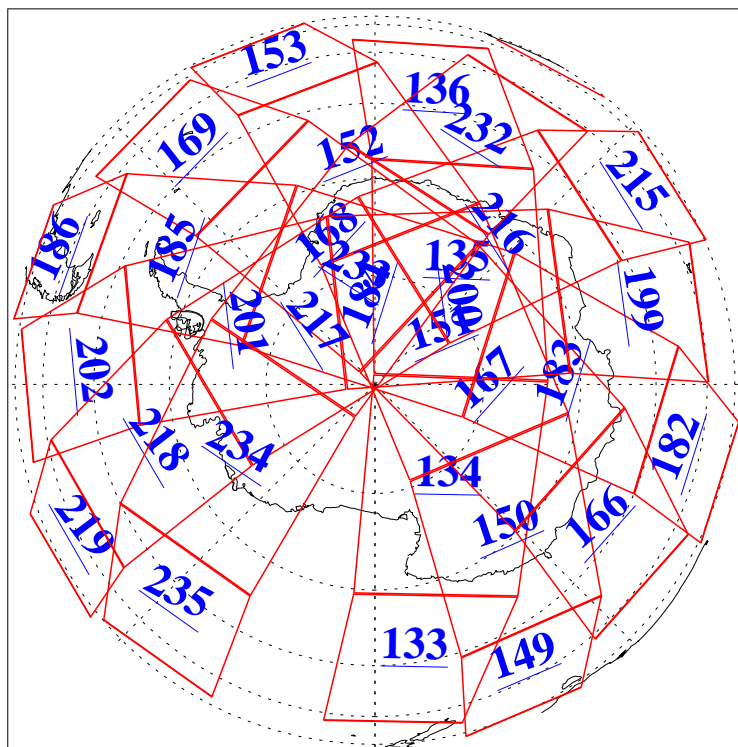

L1B Availability
AMSU Granules: 240
HSB Granules: 0
AIRS Granules: 240

25 Jun 2009
DoY 176
Aqua Day 2609
Granules: 1 to 120

Granules: 121 to 240

Legend: AMSU Available, HSB Available, AIRS Available

L1B Availability
AMSU Granules: 240
HSB Granules: 0
AIRS Granules: 240

25 Jun 2009
DoY 176
Aqua Day 2609

Ascending Granules

Descending Granules

Legend: AMSU Available, HSB Available, AIRS Available

L1B Availability
 AMSU Granules: 240
 HSB Granules: 0
 AIRS Granules: 240

25 Jun 2009
 DoY 176
 Aqua Day 2609

Northern Hemisphere Granules

Southern Hemisphere Granules

Legend: AMSU Available, HSB Available, AIRS Available