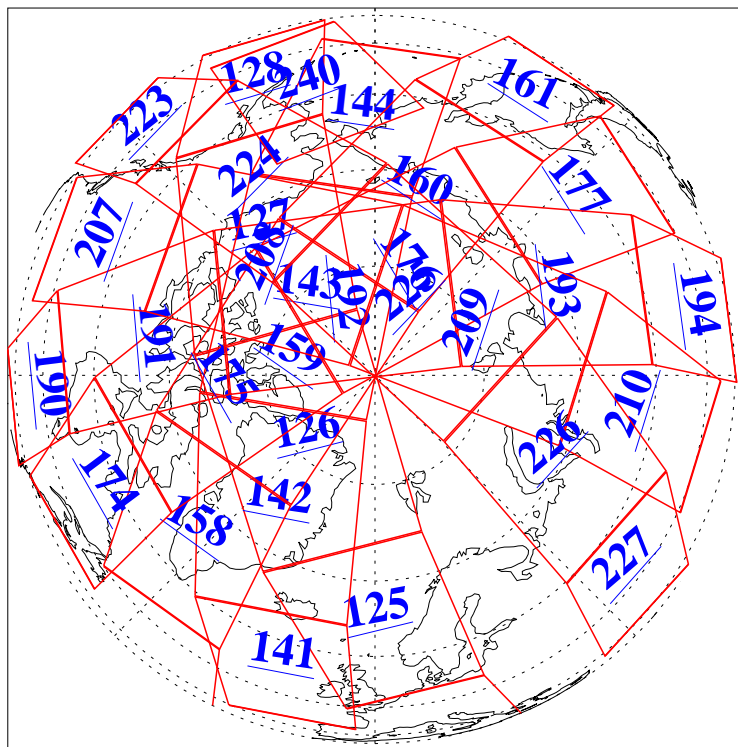

L1B Availability
AMSU Granules: 240
HSB Granules: 0
AIRS Granules: 240

25 Jun 2009
DoY 176
Aqua Day 2609
Granules: 1 to 120

Granules: 121 to 240

Legend: AMSU Available, HSB Available, AIRS Available

L1B Availability
AMSU Granules: 240
HSB Granules: 0
AIRS Granules: 240

25 Jun 2009
DoY 176
Aqua Day 2609

Ascending Granules

Descending Granules

Legend: AMSU Available, HSB Available, AIRS Available

L1B Availability
 AMSU Granules: 240
 HSB Granules: 0
 AIRS Granules: 240

25 Jun 2009
 DoY 176
 Aqua Day 2609

Northern Hemisphere Granules

Southern Hemisphere Granules

Legend: AMSU Available, HSB Available, AIRS Available