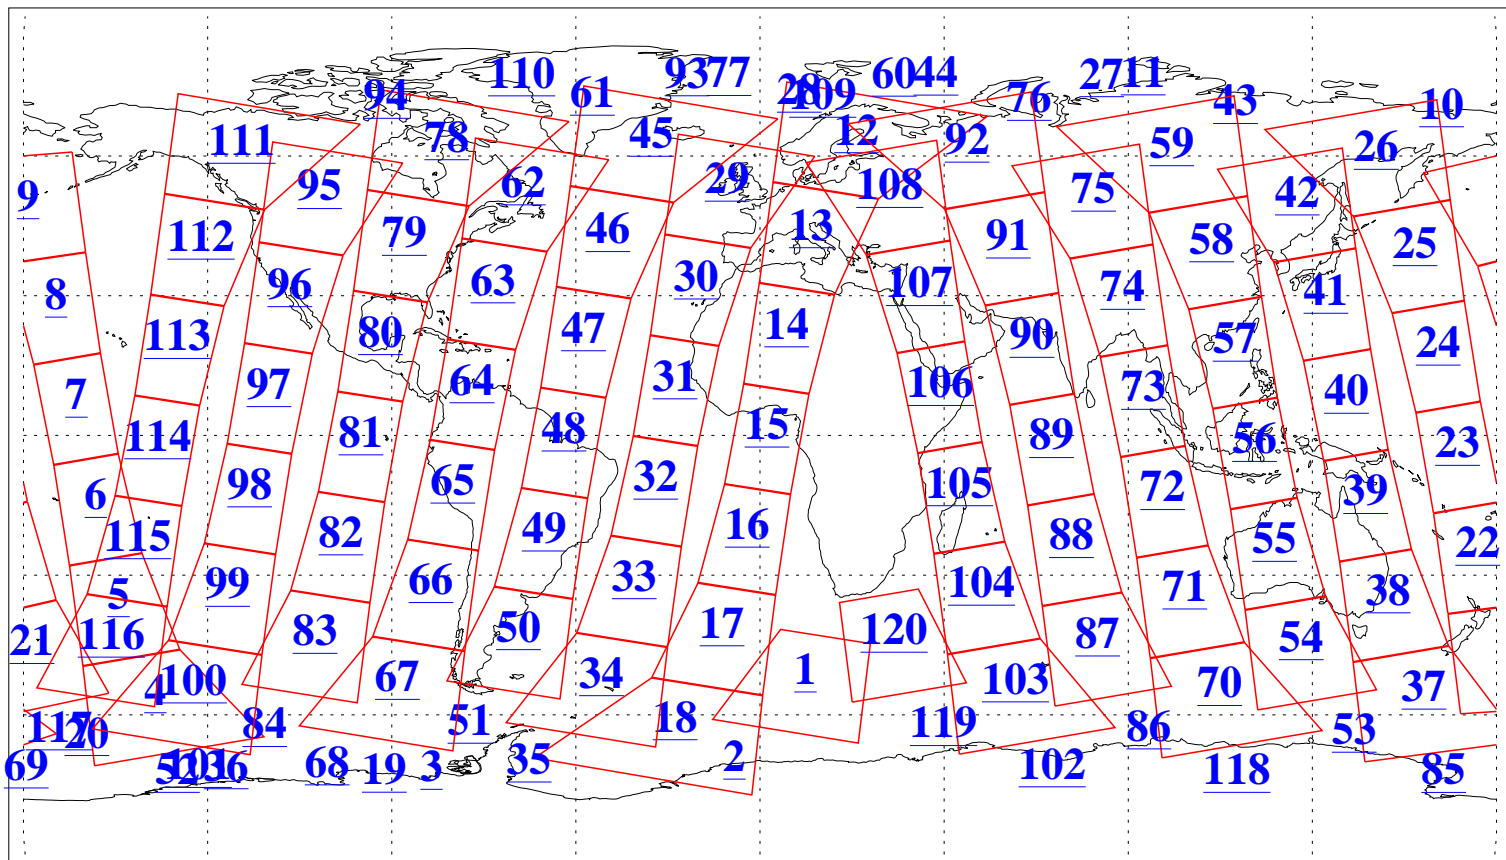

L1B Availability
AMSU Granules: 240
HSB Granules: 0
AIRS Granules: 240

25 Jun 2009
DoY 176
Aqua Day 2609
Granules: 1 to 120

Granules: 121 to 240

Legend: AMSU Available, HSB Available, AIRS Available

L1B Availability
AMSU Granules: 240
HSB Granules: 0
AIRS Granules: 240

25 Jun 2009
DoY 176
Aqua Day 2609

Ascending Granules

Descending Granules

Legend: AMSU Available, HSB Available, AIRS Available

L1B Availability
 AMSU Granules: 240
 HSB Granules: 0
 AIRS Granules: 240

25 Jun 2009
 DoY 176
 Aqua Day 2609

Northern Hemisphere Granules

Southern Hemisphere Granules

Legend: AMSU Available, HSB Available, AIRS Available