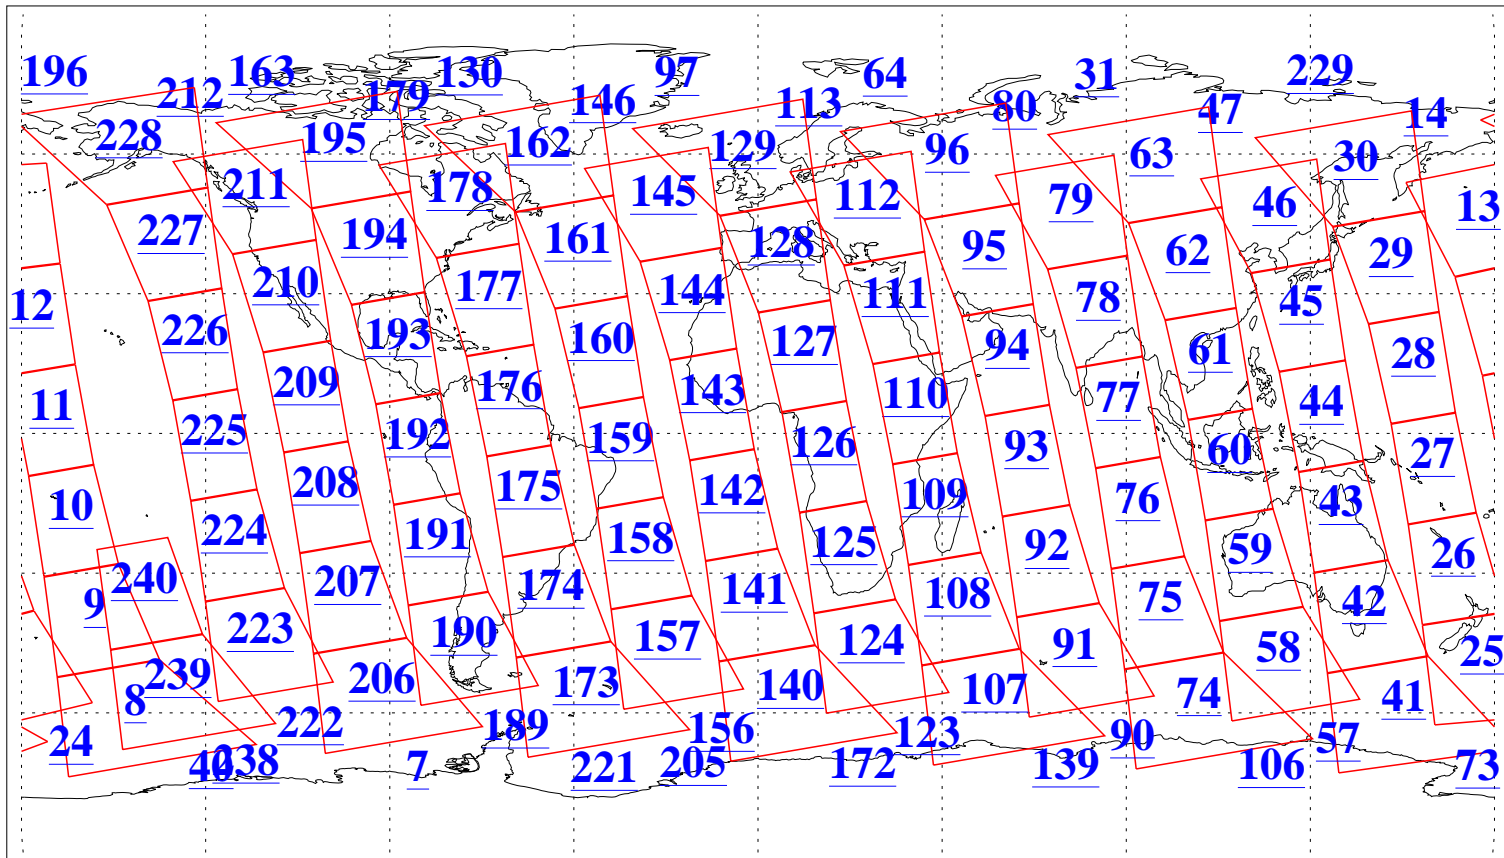

L1B Availability
AMSU Granules: 240
HSB Granules: 0
AIRS Granules: 240

21 Jun 2009
DoY 172
Aqua Day 2605
Granules: 1 to 120

Granules: 121 to 240

Legend: AMSU Available, HSB Available, AIRS Available

L1B Availability
AMSU Granules: 240
HSB Granules: 0
AIRS Granules: 240

21 Jun 2009
DoY 172
Aqua Day 2605
Ascending Granules

Descending Granules

Legend: AMSU Available, HSB Available, AIRS Available

L1B Availability
 AMSU Granules: 240
 HSB Granules: 0
 AIRS Granules: 240

21 Jun 2009
 DoY 172
 Aqua Day 2605

Northern Hemisphere Granules

Southern Hemisphere Granules

Legend: AMSU Available, HSB Available, AIRS Available