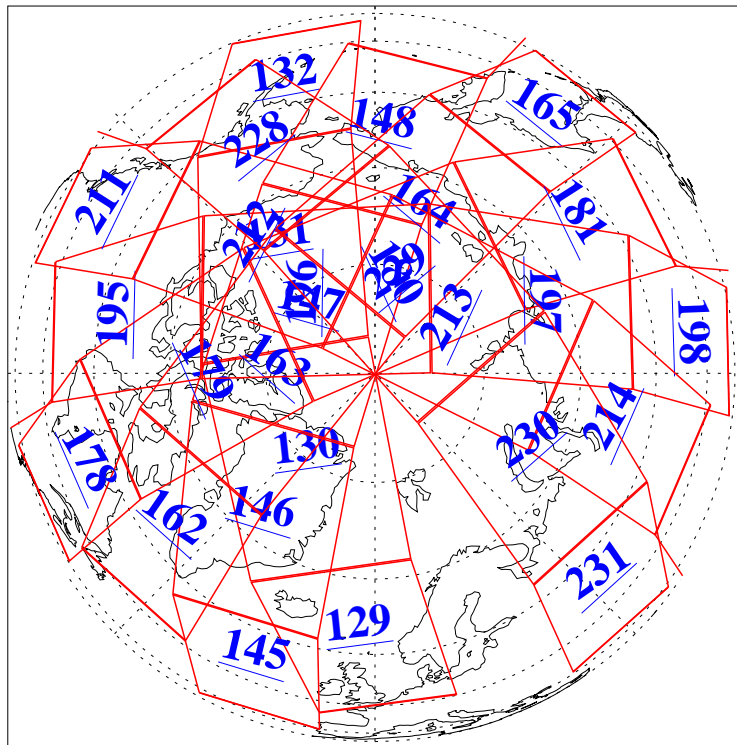

L1B Availability
AMSU Granules: 240
HSB Granules: 0
AIRS Granules: 240

21 Jun 2009
DoY 172
Aqua Day 2605
Granules: 1 to 120

Granules: 121 to 240

Legend: AMSU Available, HSB Available, AIRS Available

L1B Availability
AMSU Granules: 240
HSB Granules: 0
AIRS Granules: 240

21 Jun 2009
DoY 172
Aqua Day 2605
Ascending Granules

Descending Granules

Legend: AMSU Available, HSB Available, AIRS Available

L1B Availability
 AMSU Granules: 240
 HSB Granules: 0
 AIRS Granules: 240

21 Jun 2009
 DoY 172
 Aqua Day 2605

Northern Hemisphere Granules

Southern Hemisphere Granules

Legend: AMSU Available, HSB Available, AIRS Available