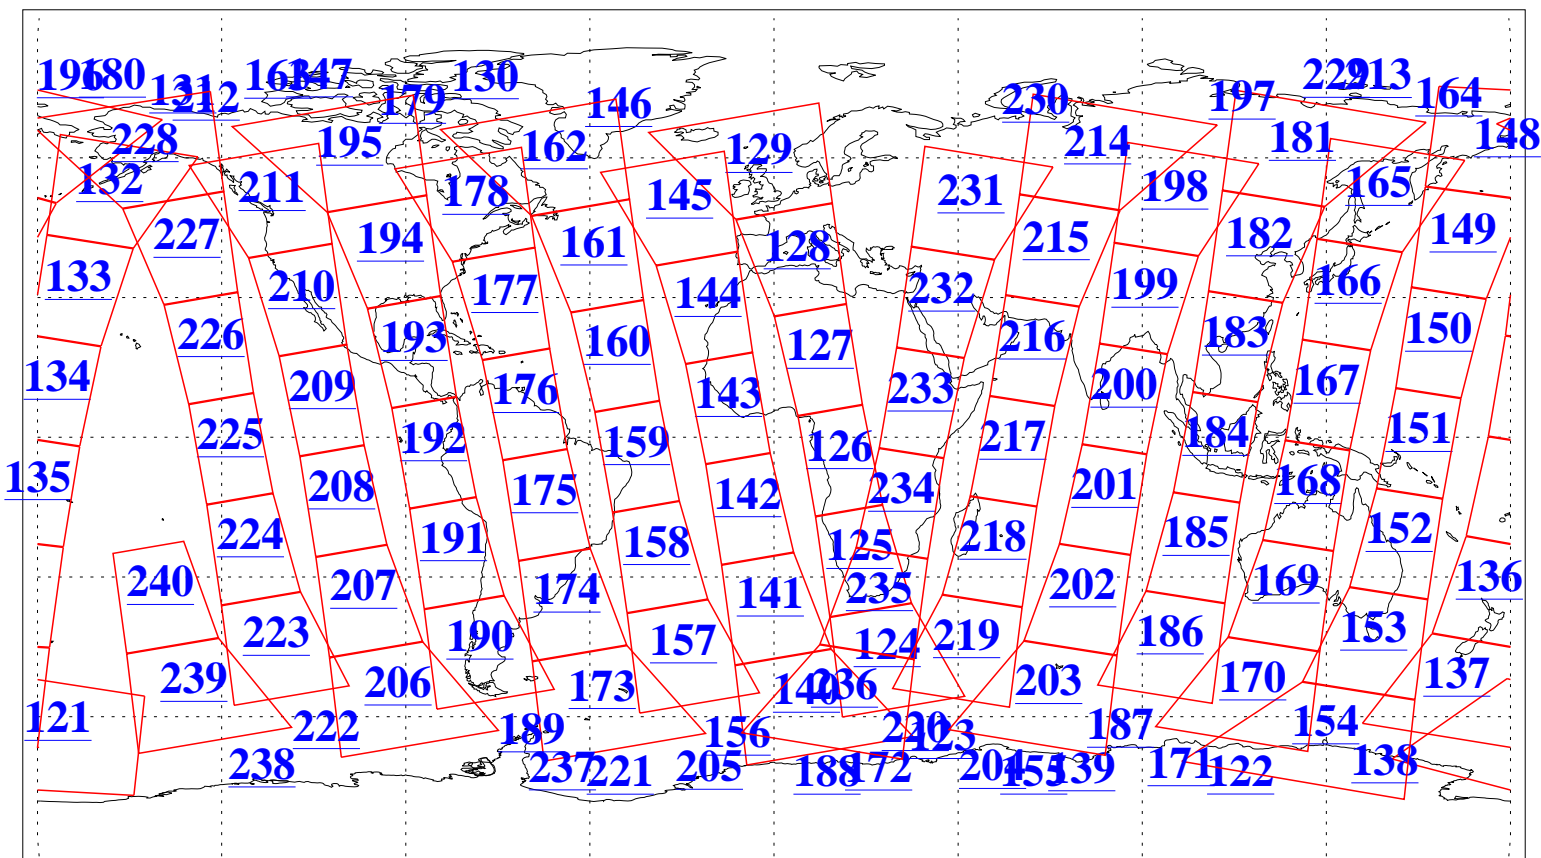

L1B Availability
AMSU Granules: 240
HSB Granules: 0
AIRS Granules: 240

21 Jun 2009
DoY 172
Aqua Day 2605
Granules: 1 to 120

Granules: 121 to 240

Legend: AMSU Available, HSB Available, AIRS Available

L1B Availability
AMSU Granules: 240
HSB Granules: 0
AIRS Granules: 240

21 Jun 2009
DoY 172
Aqua Day 2605
Ascending Granules

Descending Granules

Legend: AMSU Available, HSB Available, AIRS Available

L1B Availability
 AMSU Granules: 240
 HSB Granules: 0
 AIRS Granules: 240

21 Jun 2009
 DoY 172
 Aqua Day 2605