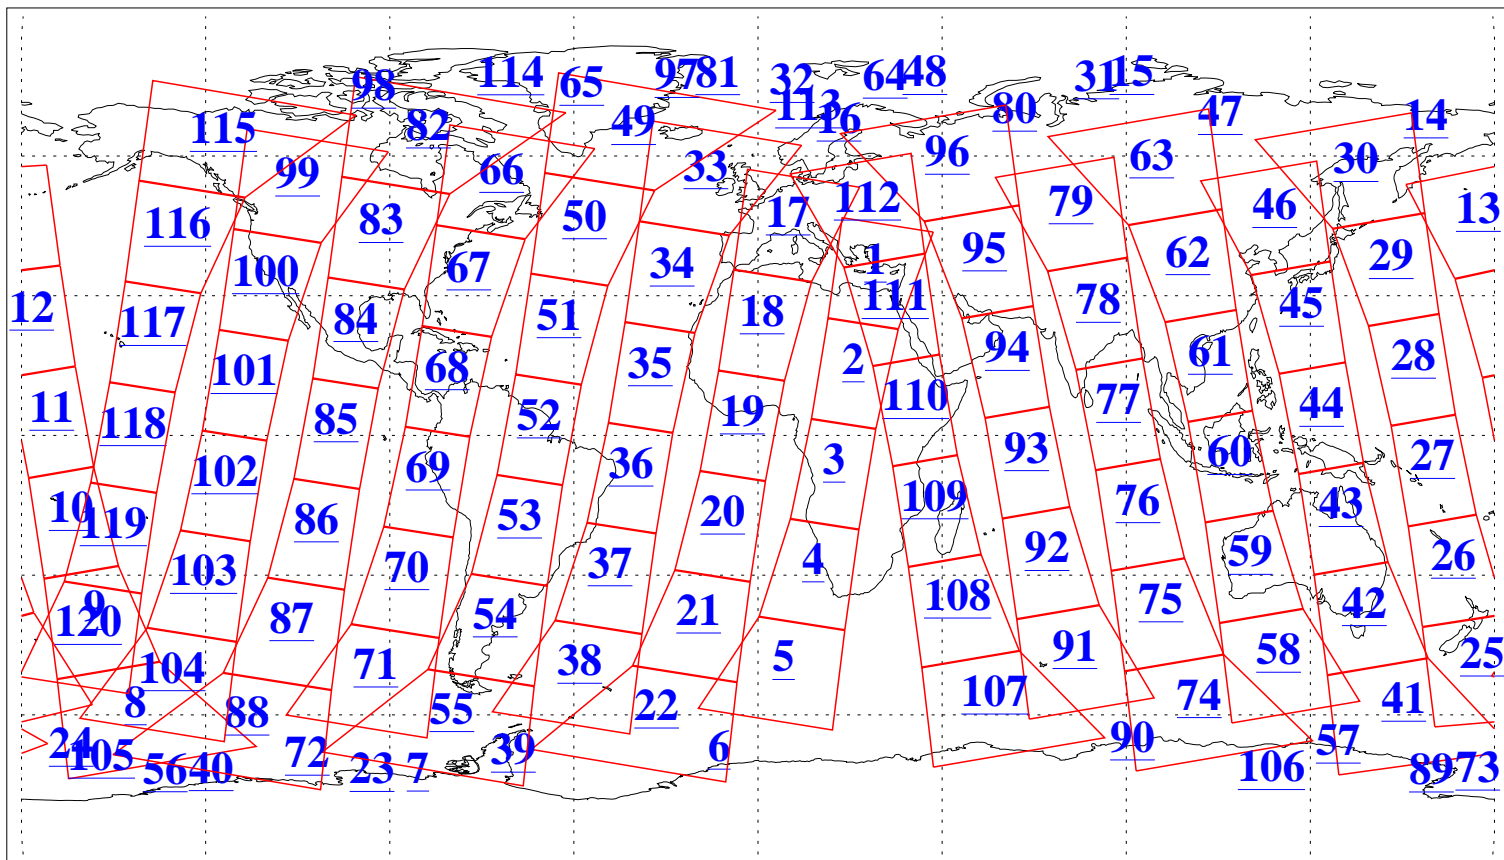

L1B Availability
AMSU Granules: 240
HSB Granules: 0
AIRS Granules: 240

21 Jun 2009
DoY 172
Aqua Day 2605
Granules: 1 to 120

Granules: 121 to 240

Legend: AMSU Available, HSB Available, AIRS Available

L1B Availability
AMSU Granules: 240
HSB Granules: 0
AIRS Granules: 240

21 Jun 2009
DoY 172
Aqua Day 2605
Ascending Granules

Descending Granules

Legend: AMSU Available, HSB Available, AIRS Available

L1B Availability
 AMSU Granules: 240
 HSB Granules: 0
 AIRS Granules: 240

21 Jun 2009
 DoY 172
 Aqua Day 2605

Northern Hemisphere Granules

Southern Hemisphere Granules

Legend: AMSU Available, HSB Available, AIRS Available