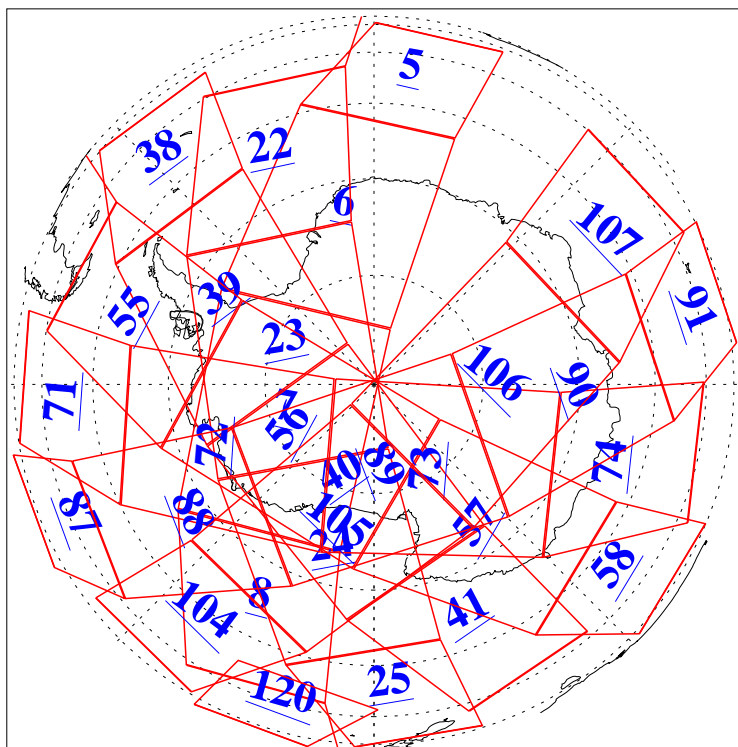

L1B Availability
AMSU Granules: 240
HSB Granules: 0
AIRS Granules: 240

21 Jun 2009
DoY 172
Aqua Day 2605
Granules: 1 to 120

Granules: 121 to 240

Legend: AMSU Available, HSB Available, AIRS Available

L1B Availability
AMSU Granules: 240
HSB Granules: 0
AIRS Granules: 240

21 Jun 2009
DoY 172
Aqua Day 2605
Ascending Granules

Descending Granules

Legend: AMSU Available, HSB Available, AIRS Available

L1B Availability
 AMSU Granules: 240
 HSB Granules: 0
 AIRS Granules: 240

21 Jun 2009
 DoY 172
 Aqua Day 2605

Northern Hemisphere Granules

Southern Hemisphere Granules

Legend: AMSU Available, HSB Available, AIRS Available