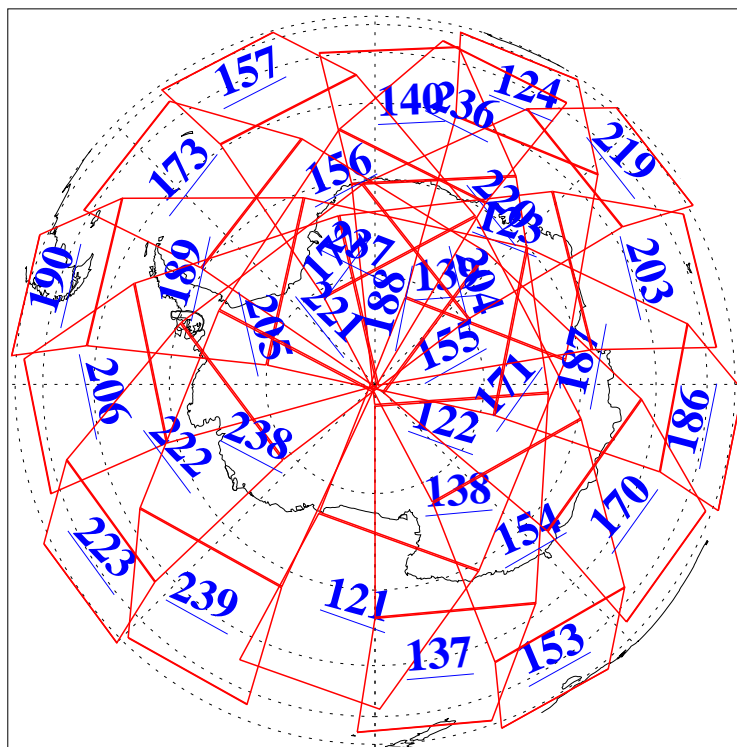

L1B Availability
AMSU Granules: 240
HSB Granules: 0
AIRS Granules: 240

21 Jun 2009
DoY 172
Aqua Day 2605
Granules: 1 to 120

Granules: 121 to 240

Legend: AMSU Available, HSB Available, AIRS Available

L1B Availability
AMSU Granules: 240
HSB Granules: 0
AIRS Granules: 240

21 Jun 2009
DoY 172
Aqua Day 2605
Ascending Granules

Descending Granules

Legend: AMSU Available, HSB Available, AIRS Available

L1B Availability
 AMSU Granules: 240
 HSB Granules: 0
 AIRS Granules: 240

21 Jun 2009
 DoY 172
 Aqua Day 2605

Northern Hemisphere Granules

Southern Hemisphere Granules

Legend: AMSU Available, HSB Available, AIRS Available