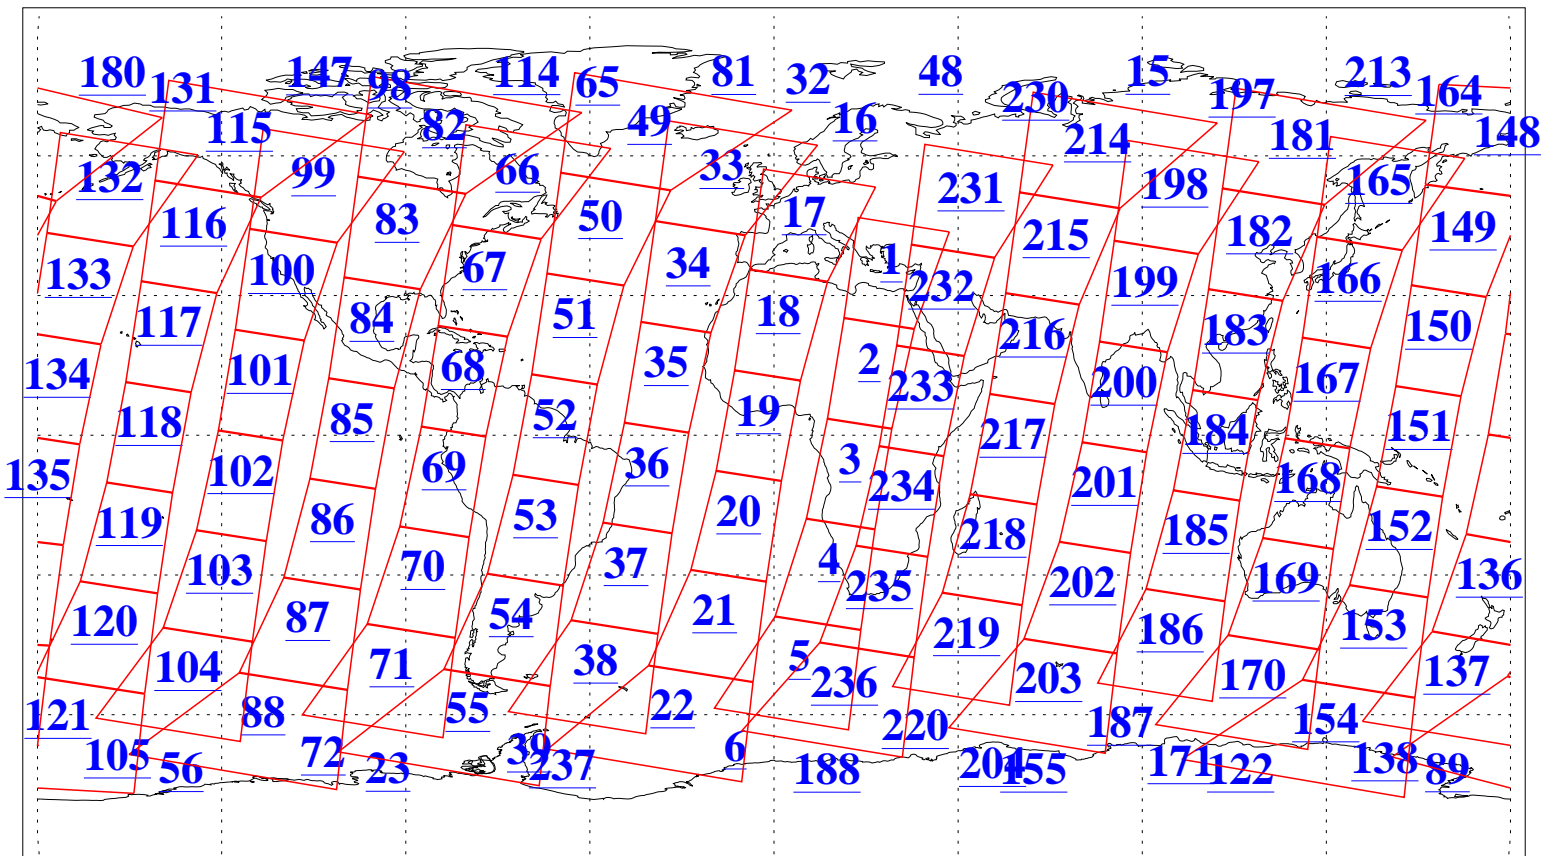

L1B Availability
AMSU Granules: 240
HSB Granules: 0
AIRS Granules: 240

21 Jun 2009
DoY 172
Aqua Day 2605
Granules: 1 to 120

Granules: 121 to 240

Legend: AMSU Available, HSB Available, AIRS Available

L1B Availability
AMSU Granules: 240
HSB Granules: 0
AIRS Granules: 240

21 Jun 2009
DoY 172
Aqua Day 2605
Ascending Granules

Descending Granules

Legend: AMSU Available, HSB Available, AIRS Available

L1B Availability
 AMSU Granules: 240
 HSB Granules: 0
 AIRS Granules: 240

21 Jun 2009
 DoY 172
 Aqua Day 2605

Northern Hemisphere Granules

Southern Hemisphere Granules

Legend: AMSU Available, HSB Available, AIRS Available