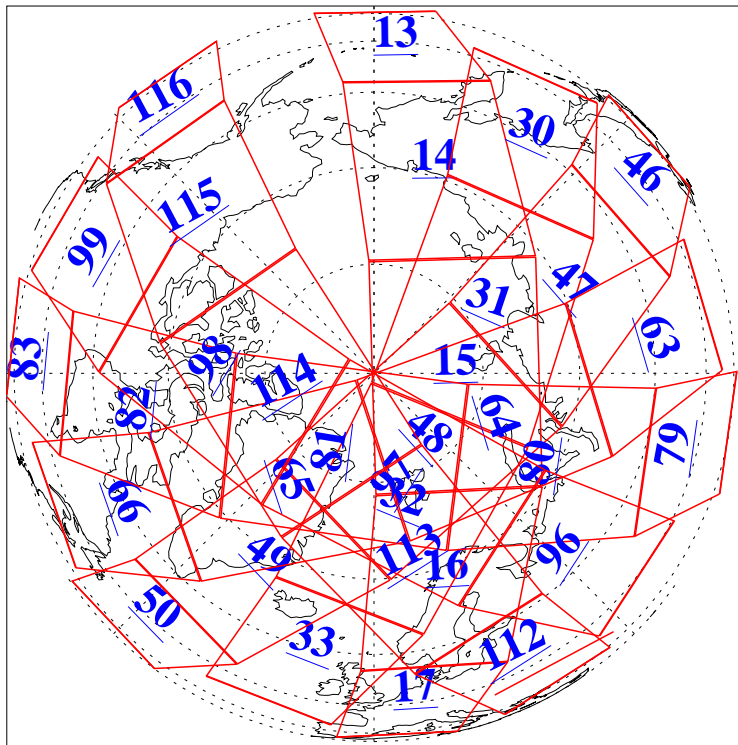

L1B Availability
AMSU Granules: 240
HSB Granules: 0
AIRS Granules: 240

21 Jun 2009
DoY 172
Aqua Day 2605
Granules: 1 to 120

Granules: 121 to 240

Legend: AMSU Available, HSB Available, AIRS Available

L1B Availability
AMSU Granules: 240
HSB Granules: 0
AIRS Granules: 240

21 Jun 2009
DoY 172
Aqua Day 2605
Ascending Granules

Descending Granules

Legend: AMSU Available, HSB Available, AIRS Available

L1B Availability
 AMSU Granules: 240
 HSB Granules: 0
 AIRS Granules: 240

21 Jun 2009
 DoY 172
 Aqua Day 2605

Northern Hemisphere Granules

Southern Hemisphere Granules

Legend: AMSU Available, HSB Available, AIRS Available