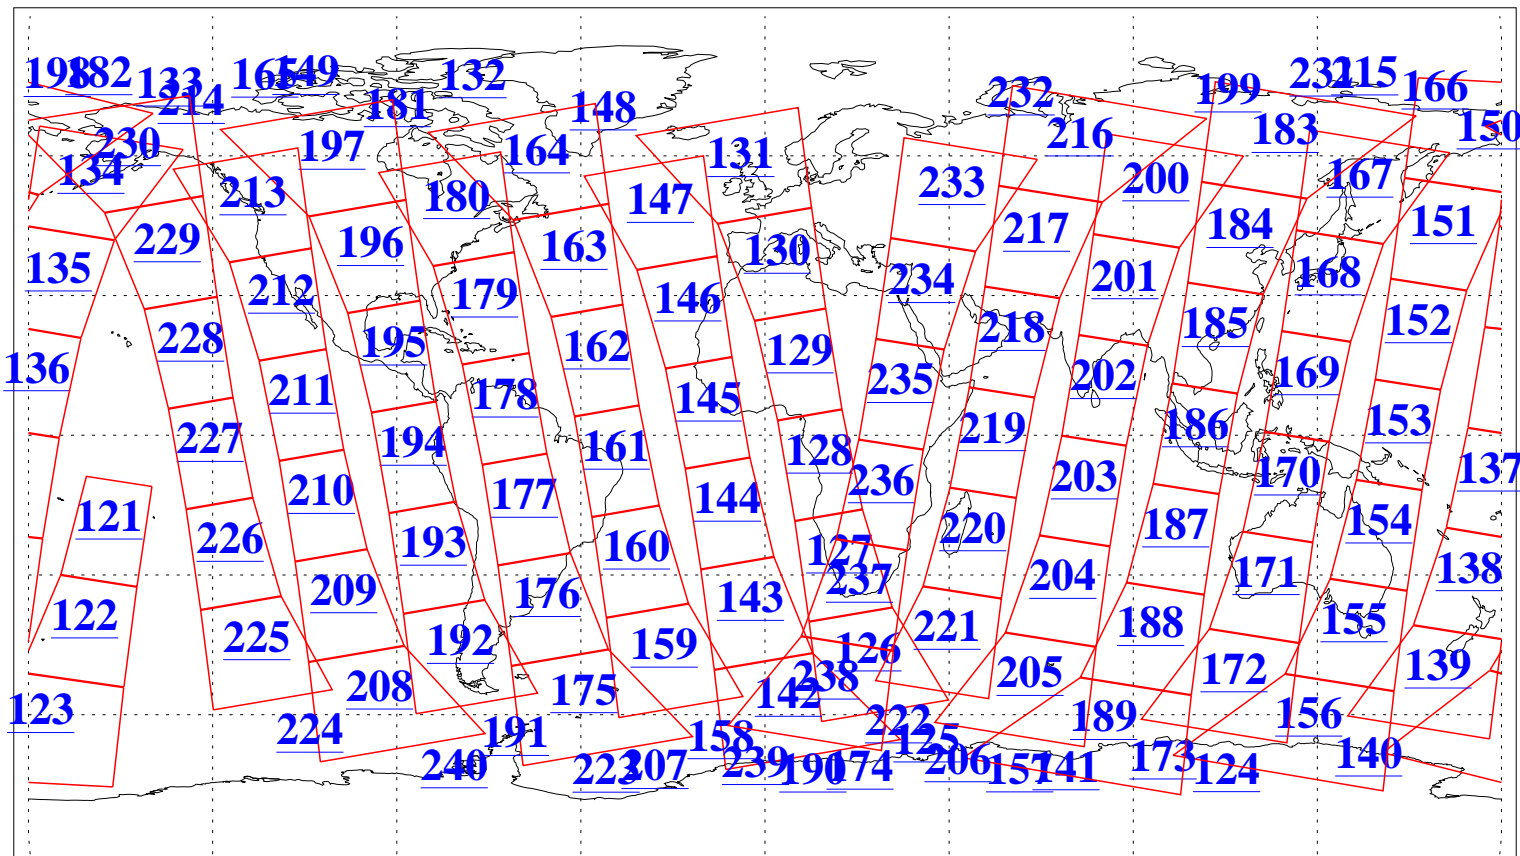

L1B Availability
AMSU Granules: 240
HSB Granules: 0
AIRS Granules: 240

19 Jun 2009
DoY 170
Aqua Day 2603
Granules: 1 to 120

Granules: 121 to 240

Legend: AMSU Available, HSB Available, AIRS Available

L1B Availability
AMSU Granules: 240
HSB Granules: 0
AIRS Granules: 240

19 Jun 2009
DoY 170
Aqua Day 2603
Ascending Granules

Descending Granules

Legend: AMSU Available, HSB Available, AIRS Available

L1B Availability
 AMSU Granules: 240
 HSB Granules: 0
 AIRS Granules: 240

19 Jun 2009
 DoY 170
 Aqua Day 2603