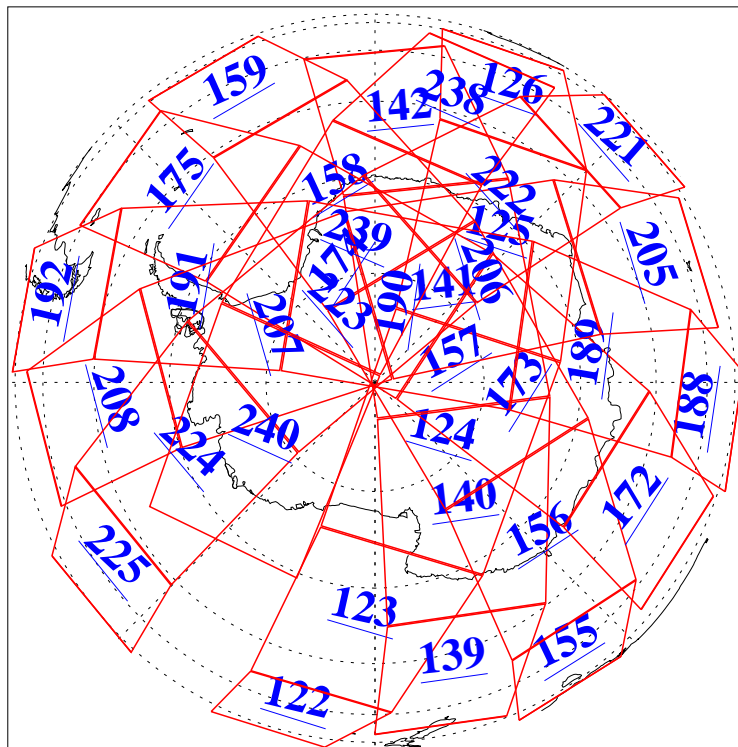

L1B Availability
AMSU Granules: 240
HSB Granules: 0
AIRS Granules: 240

19 Jun 2009
DoY 170
Aqua Day 2603
Granules: 1 to 120

Granules: 121 to 240

Legend: AMSU Available, HSB Available, AIRS Available

L1B Availability
AMSU Granules: 240
HSB Granules: 0
AIRS Granules: 240

19 Jun 2009
DoY 170
Aqua Day 2603
Ascending Granules

Descending Granules

Legend: AMSU Available, HSB Available, AIRS Available

L1B Availability
 AMSU Granules: 240
 HSB Granules: 0
 AIRS Granules: 240

19 Jun 2009
 DoY 170
 Aqua Day 2603

Northern Hemisphere Granules

Southern Hemisphere Granules

Legend: AMSU Available, HSB Available, AIRS Available