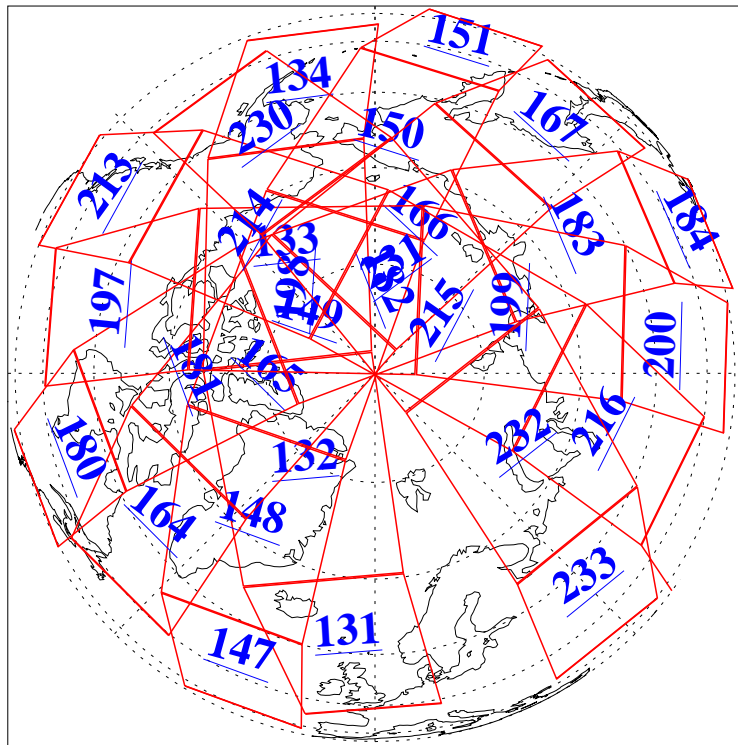

L1B Availability
AMSU Granules: 240
HSB Granules: 0
AIRS Granules: 240

19 Jun 2009
DoY 170
Aqua Day 2603
Granules: 1 to 120

Granules: 121 to 240

Legend: AMSU Available, HSB Available, AIRS Available

L1B Availability
AMSU Granules: 240
HSB Granules: 0
AIRS Granules: 240

19 Jun 2009
DoY 170
Aqua Day 2603
Ascending Granules

Descending Granules

Legend: AMSU Available, HSB Available, AIRS Available

L1B Availability
 AMSU Granules: 240
 HSB Granules: 0
 AIRS Granules: 240

19 Jun 2009
 DoY 170
 Aqua Day 2603

Northern Hemisphere Granules

Southern Hemisphere Granules

Legend: AMSU Available, HSB Available, AIRS Available