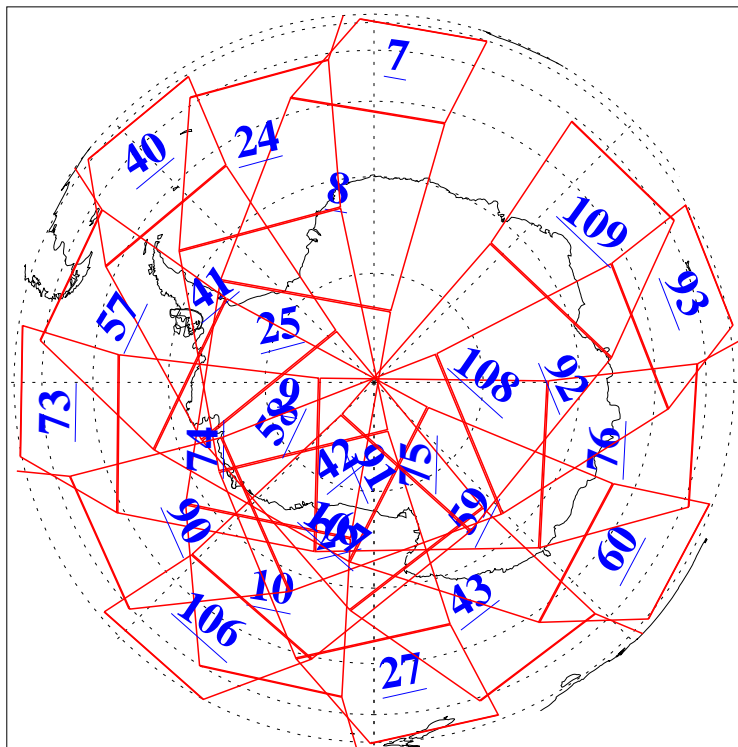

L1B Availability
AMSU Granules: 240
HSB Granules: 0
AIRS Granules: 240

19 Jun 2009
DoY 170
Aqua Day 2603
Granules: 1 to 120

Granules: 121 to 240

Legend: AMSU Available, HSB Available, AIRS Available

L1B Availability
AMSU Granules: 240
HSB Granules: 0
AIRS Granules: 240

19 Jun 2009
DoY 170
Aqua Day 2603
Ascending Granules

Descending Granules

Legend: AMSU Available, HSB Available, AIRS Available

L1B Availability
 AMSU Granules: 240
 HSB Granules: 0
 AIRS Granules: 240

19 Jun 2009
 DoY 170
 Aqua Day 2603

Northern Hemisphere Granules

Southern Hemisphere Granules

Legend: AMSU Available, HSB Available, AIRS Available