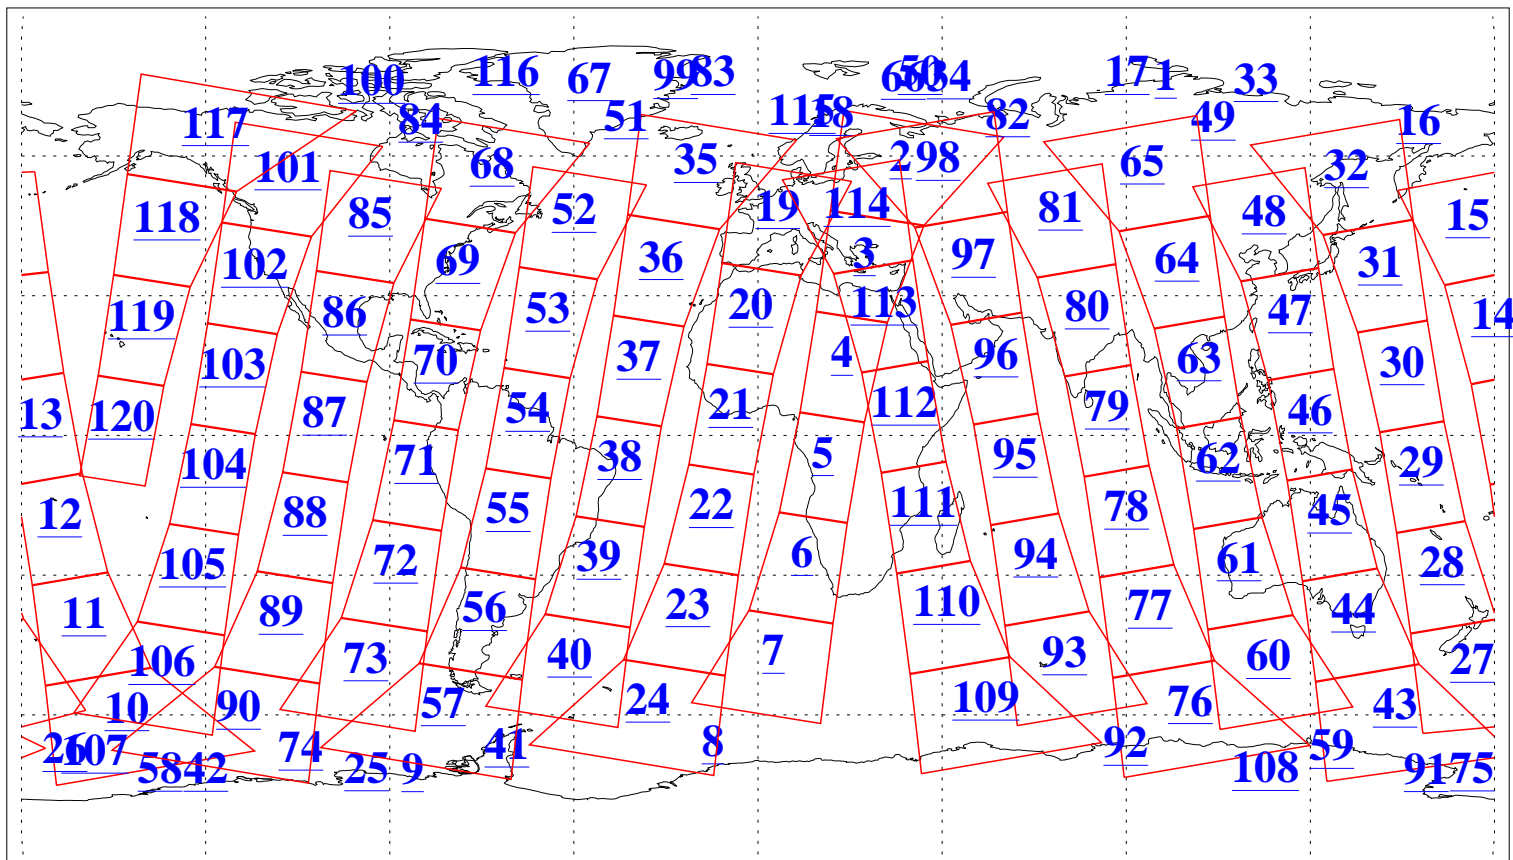

L1B Availability
AMSU Granules: 240
HSB Granules: 0
AIRS Granules: 240

19 Jun 2009
DoY 170
Aqua Day 2603
Granules: 1 to 120

Granules: 121 to 240

Legend: AMSU Available, HSB Available, AIRS Available

L1B Availability
AMSU Granules: 240
HSB Granules: 0
AIRS Granules: 240

19 Jun 2009
DoY 170
Aqua Day 2603
Ascending Granules

Descending Granules

Legend: AMSU Available, HSB Available, AIRS Available

L1B Availability
 AMSU Granules: 240
 HSB Granules: 0
 AIRS Granules: 240

19 Jun 2009
 DoY 170
 Aqua Day 2603

Northern Hemisphere Granules

Southern Hemisphere Granules

Legend: AMSU Available, HSB Available, AIRS Available