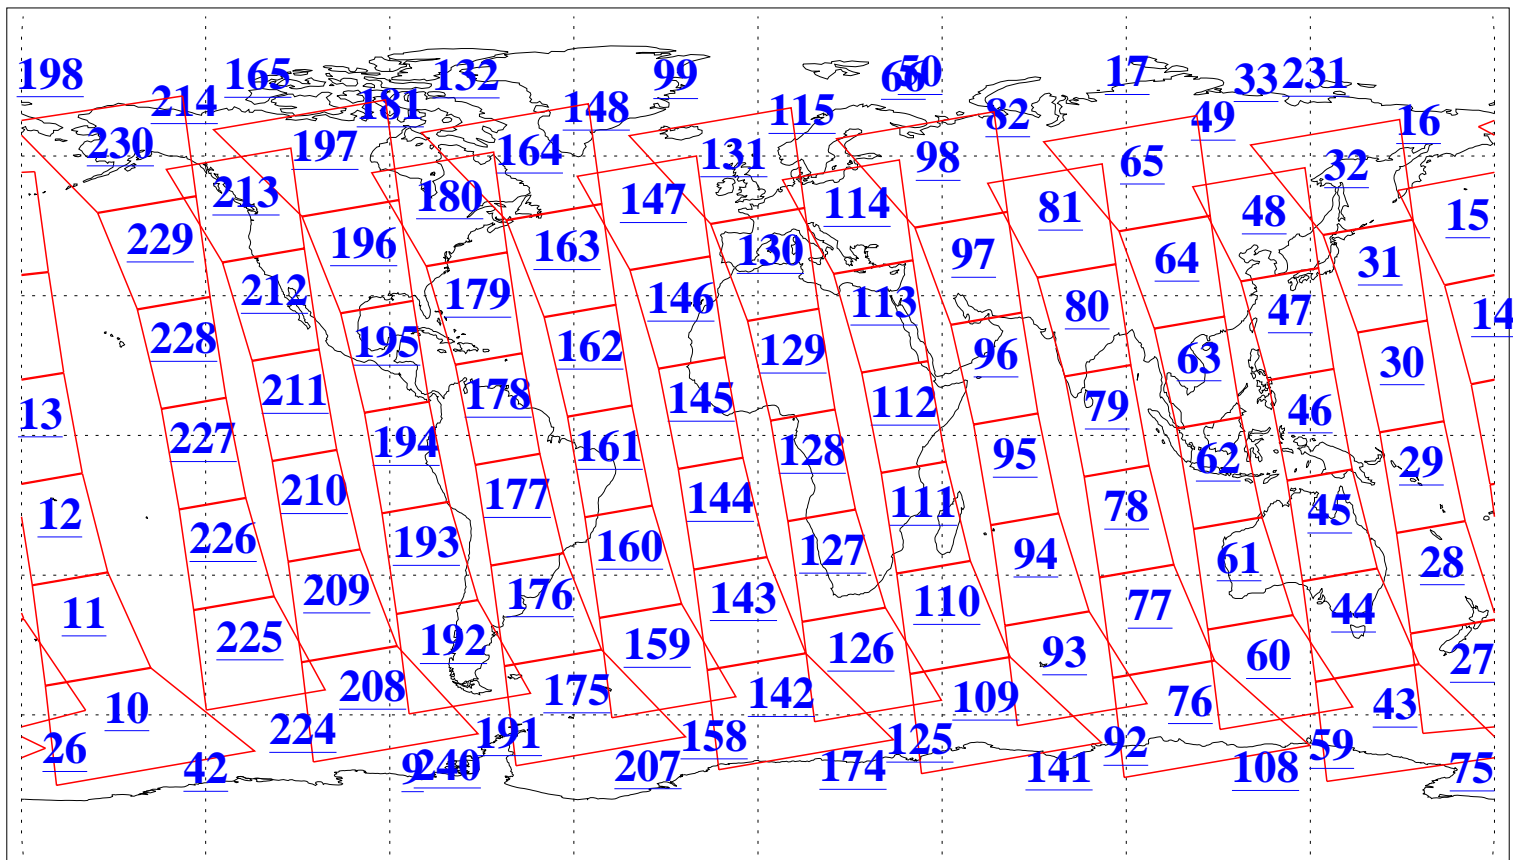

L1B Availability
AMSU Granules: 240
HSB Granules: 0
AIRS Granules: 240

19 Jun 2009
DoY 170
Aqua Day 2603
Granules: 1 to 120

Granules: 121 to 240

Legend: AMSU Available, HSB Available, AIRS Available

L1B Availability
AMSU Granules: 240
HSB Granules: 0
AIRS Granules: 240

19 Jun 2009
DoY 170
Aqua Day 2603
Ascending Granules

Descending Granules

Legend: AMSU Available, HSB Available, AIRS Available

L1B Availability
 AMSU Granules: 240
 HSB Granules: 0
 AIRS Granules: 240

19 Jun 2009
 DoY 170
 Aqua Day 2603

Northern Hemisphere Granules

Southern Hemisphere Granules

Legend: AMSU Available, HSB Available, AIRS Available