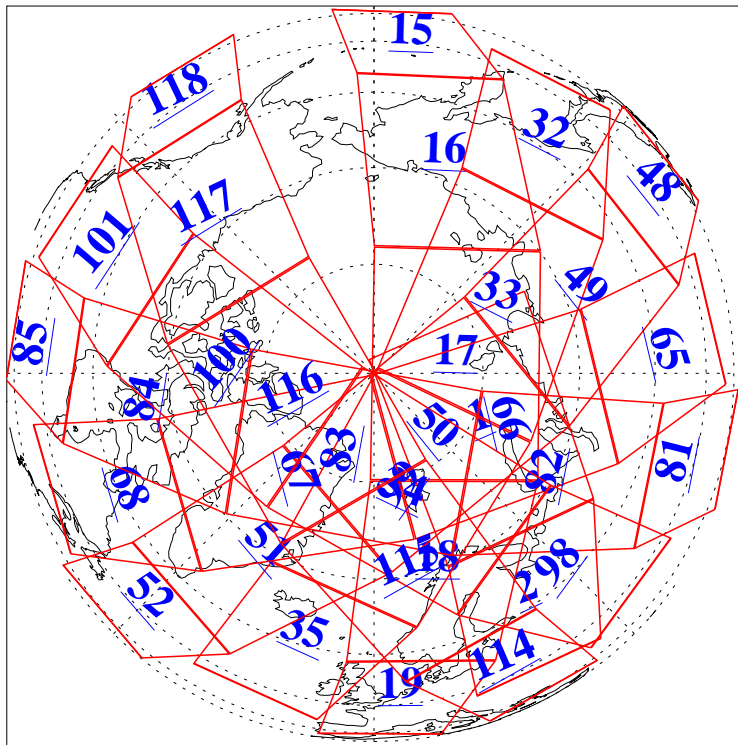

L1B Availability
AMSU Granules: 240
HSB Granules: 0
AIRS Granules: 240

19 Jun 2009
DoY 170
Aqua Day 2603
Granules: 1 to 120

Granules: 121 to 240

Legend: AMSU Available, HSB Available, AIRS Available

L1B Availability
AMSU Granules: 240
HSB Granules: 0
AIRS Granules: 240

19 Jun 2009
DoY 170
Aqua Day 2603
Ascending Granules

Descending Granules

Legend: AMSU Available, HSB Available, AIRS Available

L1B Availability
 AMSU Granules: 240
 HSB Granules: 0
 AIRS Granules: 240

19 Jun 2009
 DoY 170
 Aqua Day 2603

Northern Hemisphere Granules

Southern Hemisphere Granules

Legend: AMSU Available, HSB Available, AIRS Available