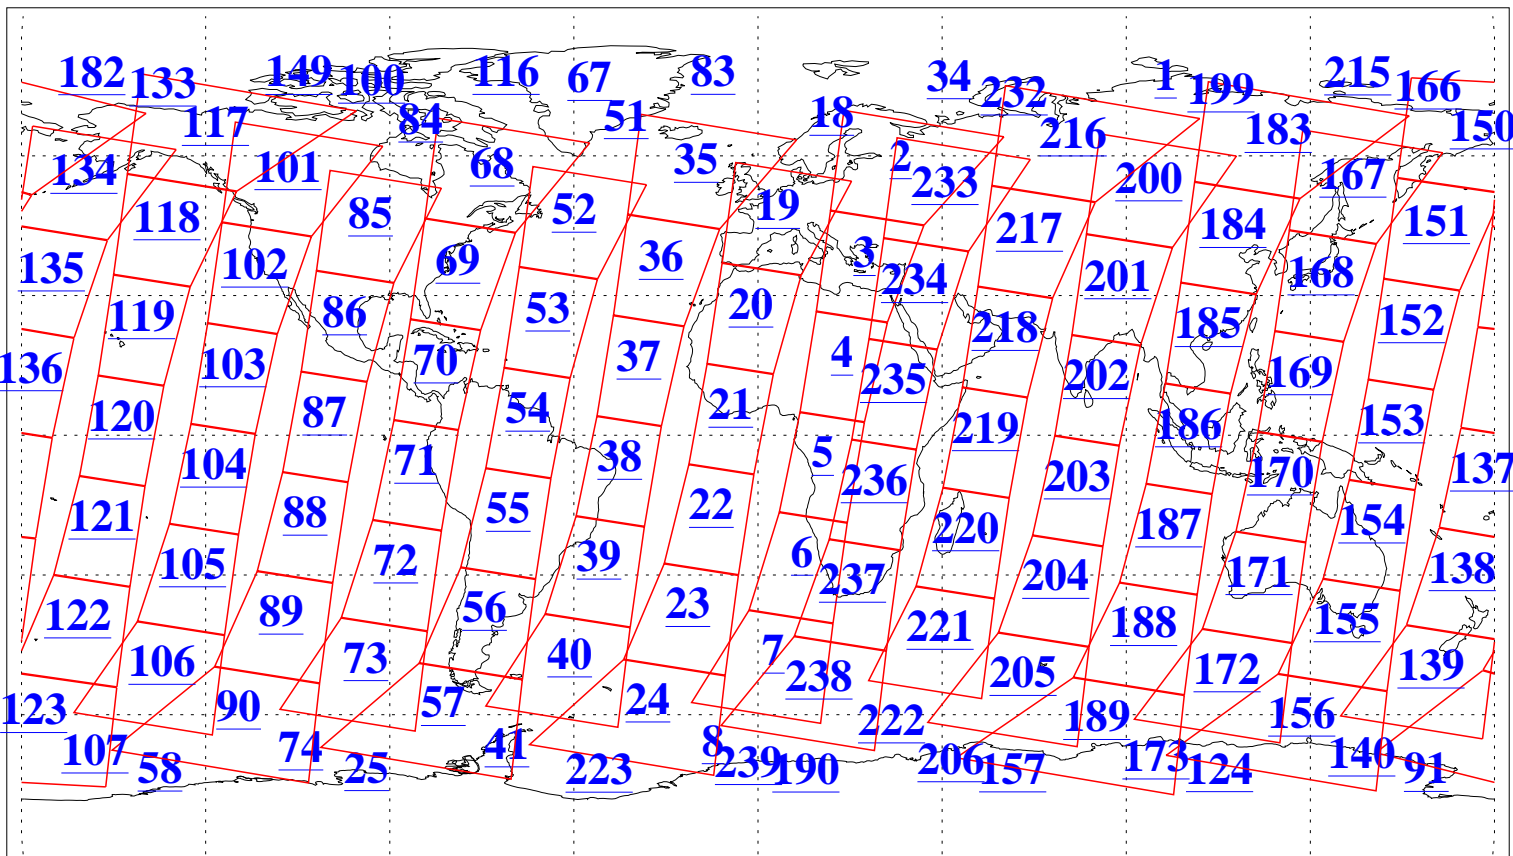

L1B Availability
AMSU Granules: 240
HSB Granules: 0
AIRS Granules: 240

19 Jun 2009
DoY 170
Aqua Day 2603
Granules: 1 to 120

Granules: 121 to 240

Legend: AMSU Available, HSB Available, AIRS Available

L1B Availability
AMSU Granules: 240
HSB Granules: 0
AIRS Granules: 240

19 Jun 2009
DoY 170
Aqua Day 2603
Ascending Granules

Descending Granules

Legend: AMSU Available, HSB Available, AIRS Available

L1B Availability
 AMSU Granules: 240
 HSB Granules: 0
 AIRS Granules: 240

19 Jun 2009
 DoY 170
 Aqua Day 2603