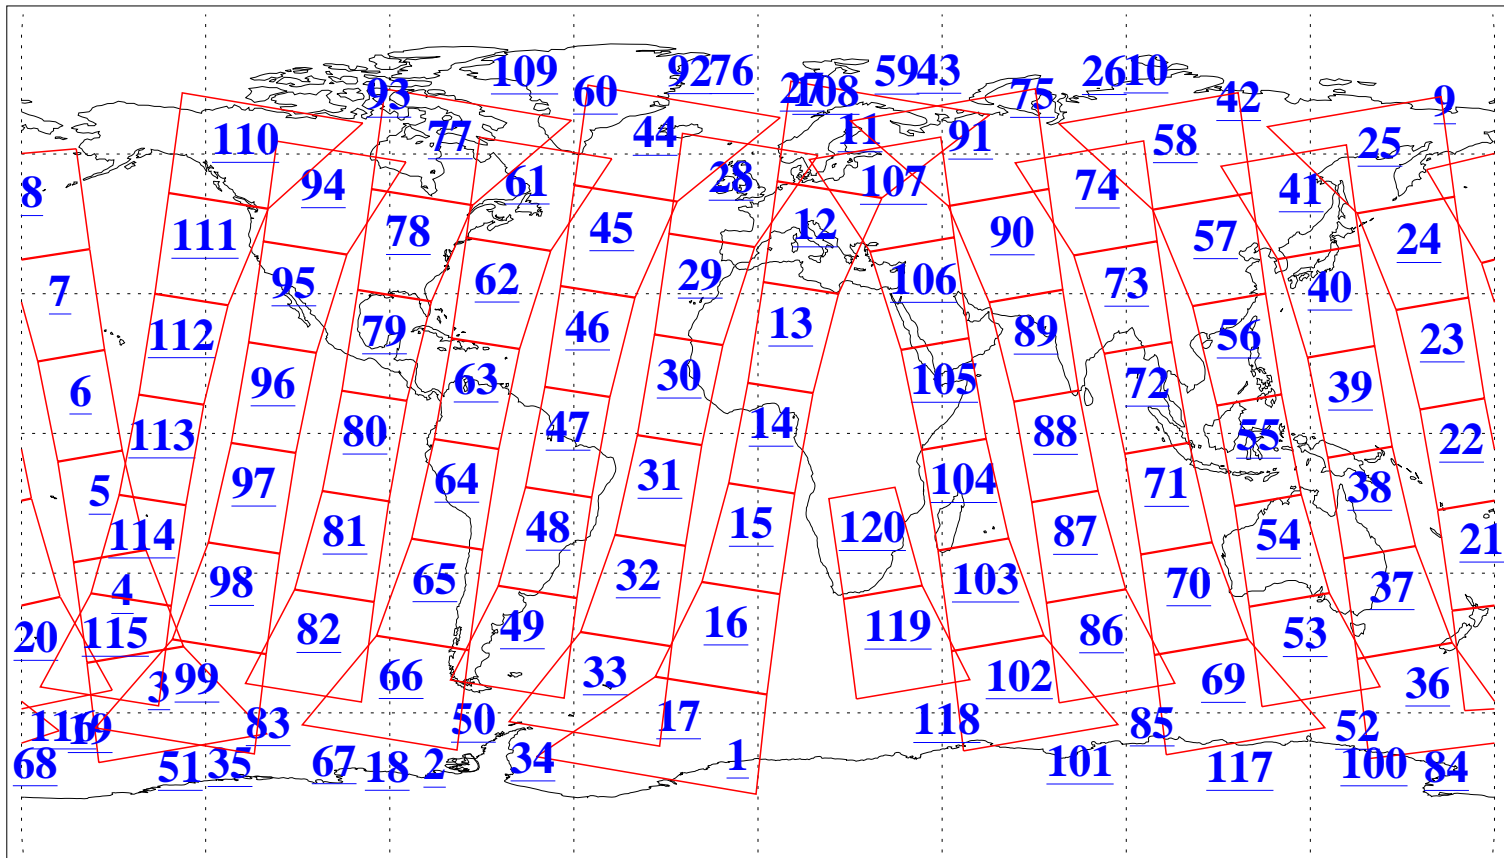

L1B Availability  
AMSU Granules: 240  
HSB Granules: 0  
AIRS Granules: 240

18 Jun 2009  
DoY 169  
Aqua Day 2602  
Granules: 1 to 120

Granules: 121 to 240

Legend: AMSU Available, HSB Available, AIRS Available

L1B Availability  
AMSU Granules: 240  
HSB Granules: 0  
AIRS Granules: 240

18 Jun 2009  
DoY 169  
Aqua Day 2602  
Ascending Granules

Descending Granules

Legend: AMSU Available, HSB Available, AIRS Available

L1B Availability  
 AMSU Granules: 240  
 HSB Granules: 0  
 AIRS Granules: 240

18 Jun 2009  
 DoY 169  
 Aqua Day 2602

Northern Hemisphere Granules

Southern Hemisphere Granules

Legend: AMSU Available, HSB Available, AIRS Available