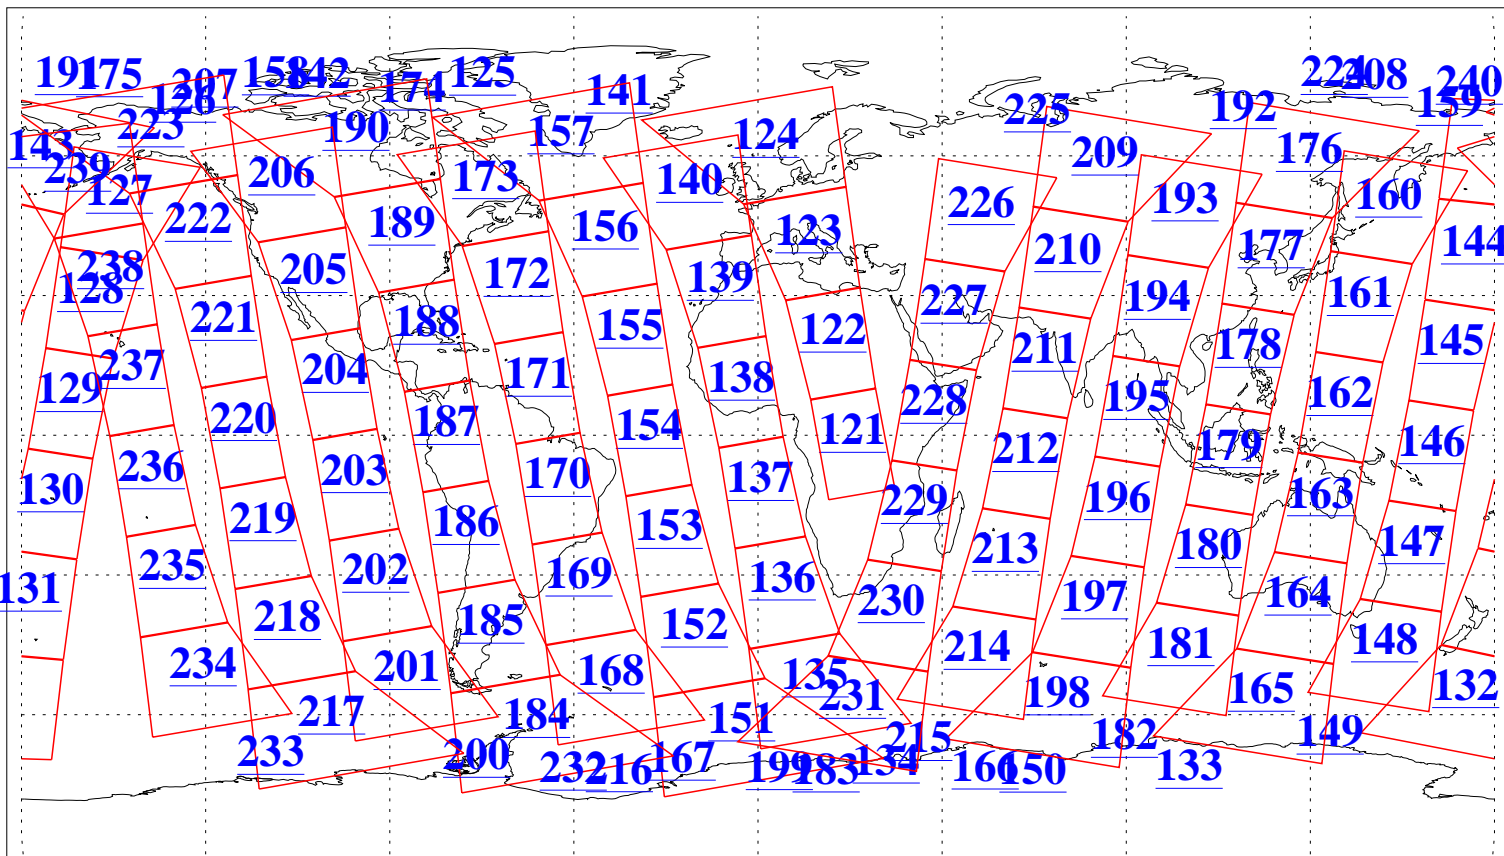

L1B Availability  
AMSU Granules: 240  
HSB Granules: 0  
AIRS Granules: 240

18 Jun 2009  
DoY 169  
Aqua Day 2602  
Granules: 1 to 120

Granules: 121 to 240

Legend: AMSU Available, HSB Available, AIRS Available

L1B Availability  
AMSU Granules: 240  
HSB Granules: 0  
AIRS Granules: 240

18 Jun 2009  
DoY 169  
Aqua Day 2602  
Ascending Granules

Descending Granules

Legend: AMSU Available, HSB Available, AIRS Available

L1B Availability  
 AMSU Granules: 240  
 HSB Granules: 0  
 AIRS Granules: 240

18 Jun 2009  
 DoY 169  
 Aqua Day 2602

Northern Hemisphere Granules

Southern Hemisphere Granules

Legend: AMSU Available, HSB Available, AIRS Available