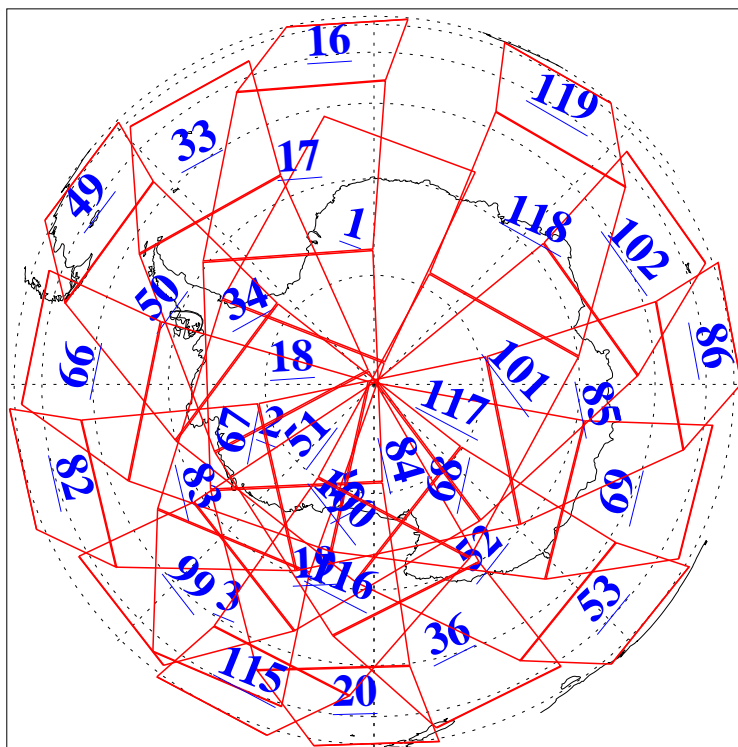

L1B Availability  
AMSU Granules: 240  
HSB Granules: 0  
AIRS Granules: 240

18 Jun 2009  
DoY 169  
Aqua Day 2602  
Granules: 1 to 120

Granules: 121 to 240

Legend: AMSU Available, HSB Available, AIRS Available

L1B Availability  
AMSU Granules: 240  
HSB Granules: 0  
AIRS Granules: 240

18 Jun 2009  
DoY 169  
Aqua Day 2602  
Ascending Granules

Descending Granules

Legend: AMSU Available, HSB Available, AIRS Available

L1B Availability  
 AMSU Granules: 240  
 HSB Granules: 0  
 AIRS Granules: 240

18 Jun 2009  
 DoY 169  
 Aqua Day 2602

Northern Hemisphere Granules

Southern Hemisphere Granules

Legend: AMSU Available, HSB Available, AIRS Available