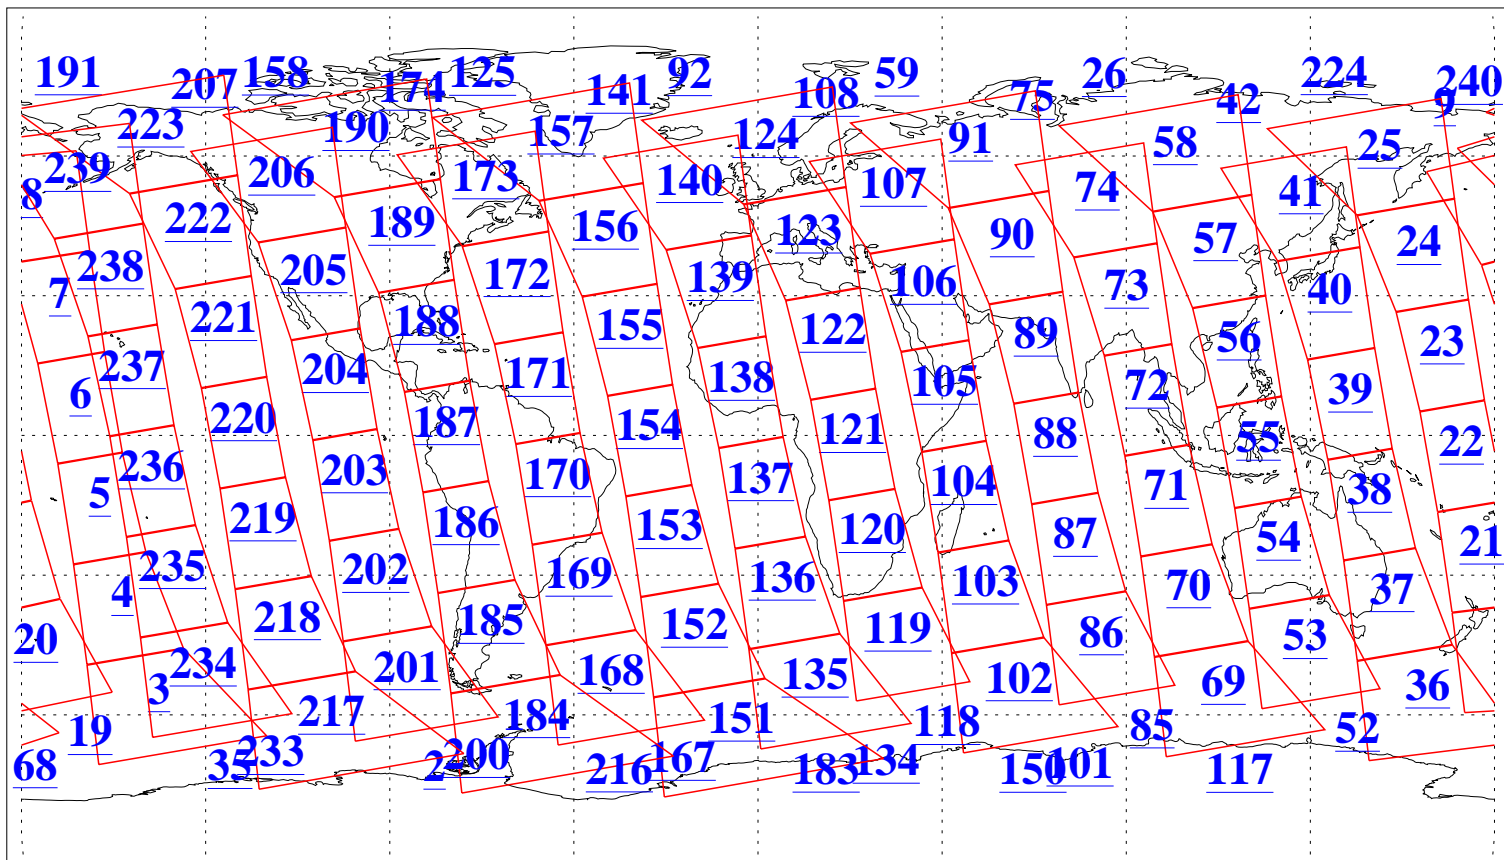

L1B Availability  
AMSU Granules: 240  
HSB Granules: 0  
AIRS Granules: 240

18 Jun 2009  
DoY 169  
Aqua Day 2602  
Granules: 1 to 120

Granules: 121 to 240

Legend: AMSU Available, HSB Available, AIRS Available

L1B Availability  
AMSU Granules: 240  
HSB Granules: 0  
AIRS Granules: 240

18 Jun 2009  
DoY 169  
Aqua Day 2602  
Ascending Granules

Descending Granules

Legend: AMSU Available, HSB Available, AIRS Available

L1B Availability  
 AMSU Granules: 240  
 HSB Granules: 0  
 AIRS Granules: 240

18 Jun 2009  
 DoY 169  
 Aqua Day 2602

Northern Hemisphere Granules

Southern Hemisphere Granules

Legend: AMSU Available, HSB Available, AIRS Available