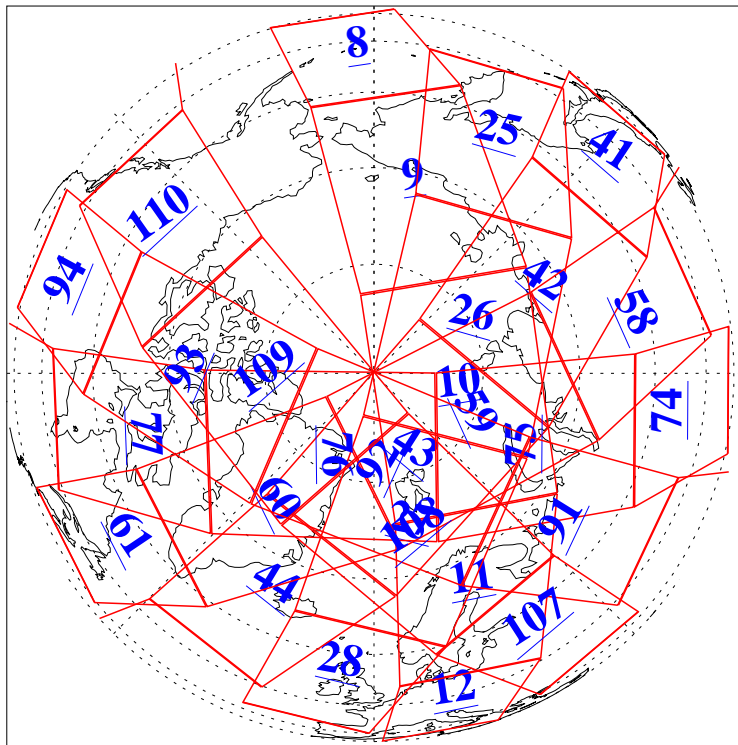

L1B Availability  
AMSU Granules: 240  
HSB Granules: 0  
AIRS Granules: 240

18 Jun 2009  
DoY 169  
Aqua Day 2602  
Granules: 1 to 120

Granules: 121 to 240

Legend: AMSU Available, HSB Available, AIRS Available

L1B Availability  
AMSU Granules: 240  
HSB Granules: 0  
AIRS Granules: 240

18 Jun 2009  
DoY 169  
Aqua Day 2602  
Ascending Granules

Descending Granules

Legend: AMSU Available, HSB Available, AIRS Available

L1B Availability  
 AMSU Granules: 240  
 HSB Granules: 0  
 AIRS Granules: 240

18 Jun 2009  
 DoY 169  
 Aqua Day 2602

Northern Hemisphere Granules

Southern Hemisphere Granules

Legend: AMSU Available, HSB Available, AIRS Available