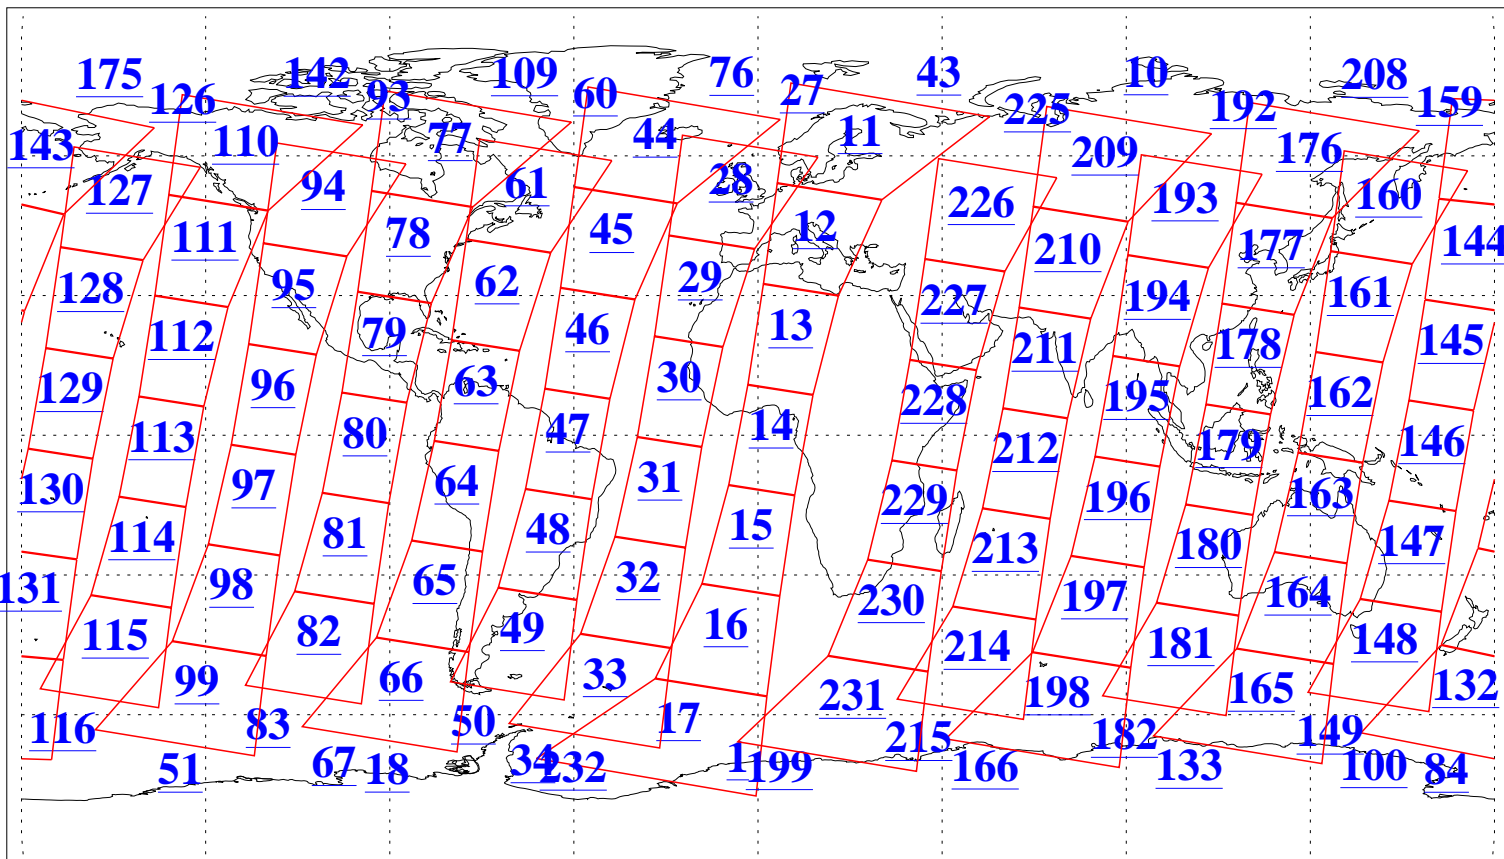

L1B Availability  
AMSU Granules: 240  
HSB Granules: 0  
AIRS Granules: 240

18 Jun 2009  
DoY 169  
Aqua Day 2602  
Granules: 1 to 120

Granules: 121 to 240

Legend: AMSU Available, HSB Available, AIRS Available

L1B Availability  
AMSU Granules: 240  
HSB Granules: 0  
AIRS Granules: 240

18 Jun 2009  
DoY 169  
Aqua Day 2602  
Ascending Granules

Descending Granules

Legend: AMSU Available, HSB Available, AIRS Available

L1B Availability  
 AMSU Granules: 240  
 HSB Granules: 0  
 AIRS Granules: 240

18 Jun 2009  
 DoY 169  
 Aqua Day 2602

Northern Hemisphere Granules

Southern Hemisphere Granules

Legend: AMSU Available, HSB Available, AIRS Available