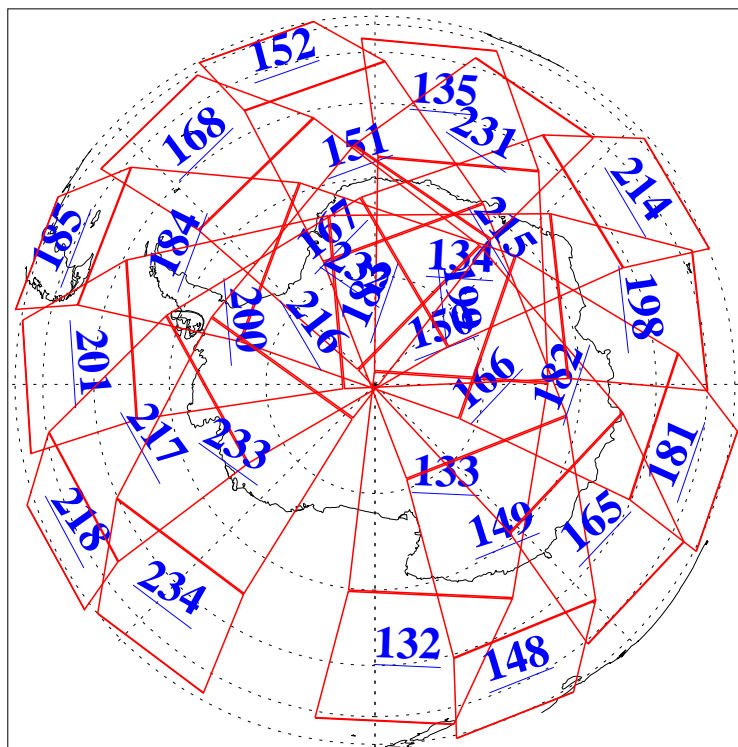

L1B Availability  
AMSU Granules: 240  
HSB Granules: 0  
AIRS Granules: 240

18 Jun 2009  
DoY 169  
Aqua Day 2602  
Granules: 1 to 120

Granules: 121 to 240

Legend: AMSU Available, HSB Available, AIRS Available

L1B Availability  
AMSU Granules: 240  
HSB Granules: 0  
AIRS Granules: 240

18 Jun 2009  
DoY 169  
Aqua Day 2602  
Ascending Granules

Descending Granules

Legend: AMSU Available, HSB Available, AIRS Available

L1B Availability  
 AMSU Granules: 240  
 HSB Granules: 0  
 AIRS Granules: 240

18 Jun 2009  
 DoY 169  
 Aqua Day 2602

Northern Hemisphere Granules

Southern Hemisphere Granules

Legend: AMSU Available, HSB Available, AIRS Available