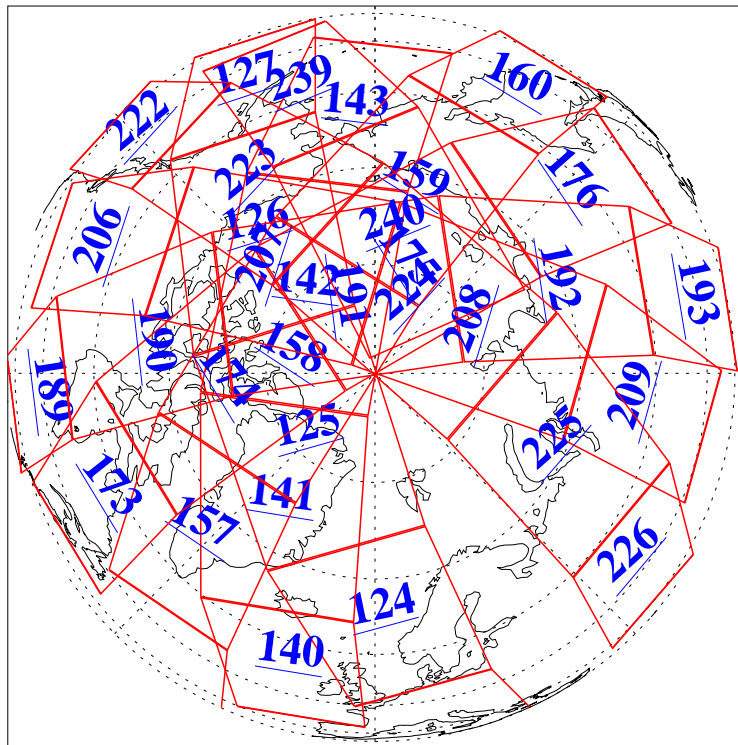

L1B Availability  
AMSU Granules: 240  
HSB Granules: 0  
AIRS Granules: 240

18 Jun 2009  
DoY 169  
Aqua Day 2602  
Ascending Granules

Descending Granules

Legend: AMSU Available, HSB Available, AIRS Available

L1B Availability  
 AMSU Granules: 240  
 HSB Granules: 0  
 AIRS Granules: 240

18 Jun 2009  
 DoY 169  
 Aqua Day 2602

Northern Hemisphere Granules

Southern Hemisphere Granules

Legend: AMSU Available, HSB Available, AIRS Available