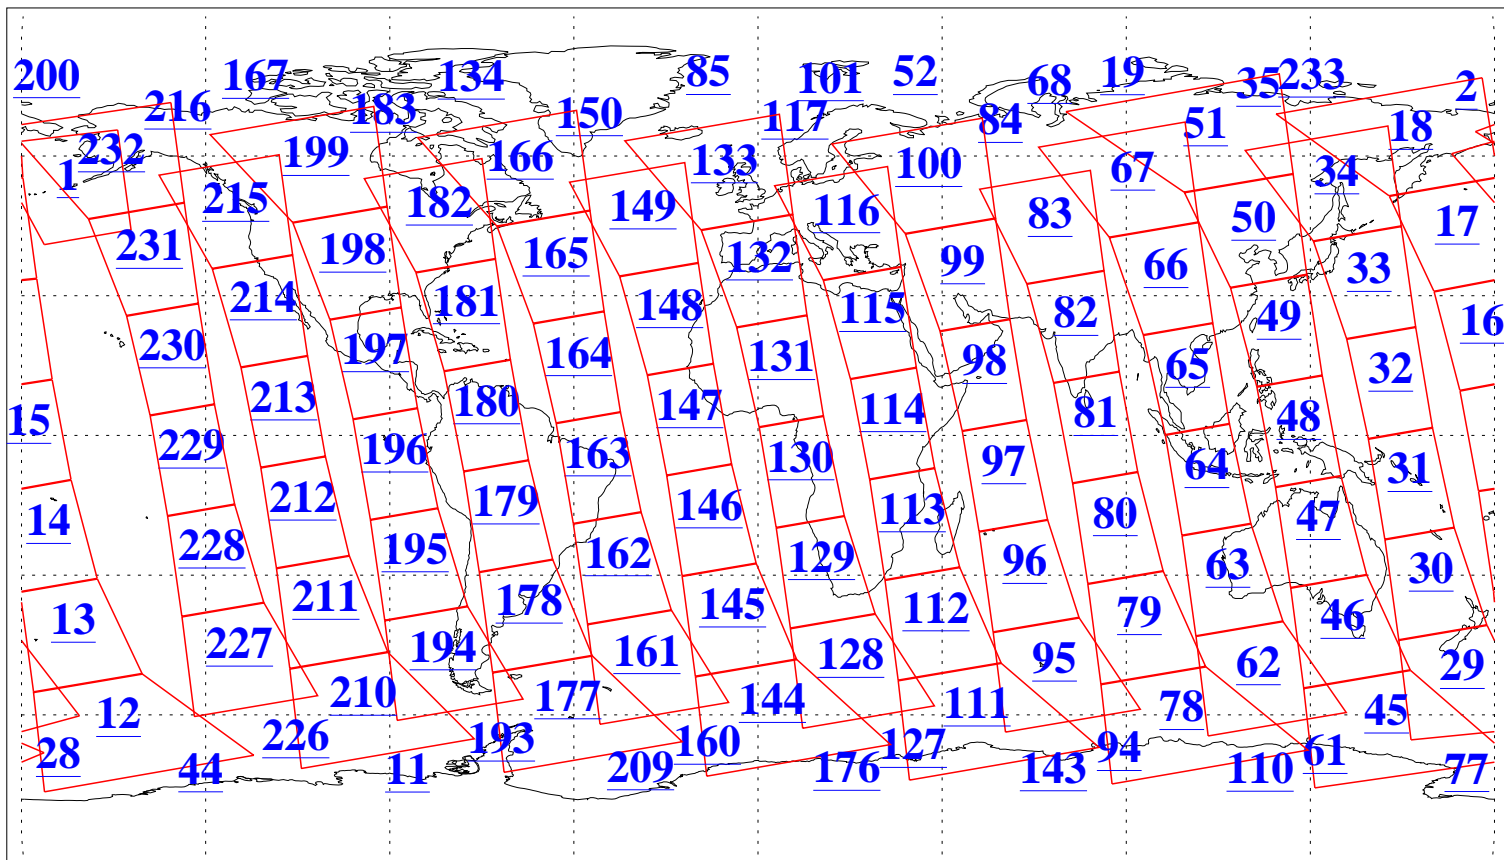

L1B Availability  
AMSU Granules: 240  
HSB Granules: 0  
AIRS Granules: 240

17 Jun 2009  
DoY 168  
Aqua Day 2601  
Granules: 1 to 120

Granules: 121 to 240

Legend: AMSU Available, HSB Available, AIRS Available

L1B Availability  
AMSU Granules: 240  
HSB Granules: 0  
AIRS Granules: 240

17 Jun 2009  
DoY 168  
Aqua Day 2601  
Ascending Granules

Descending Granules

Legend: AMSU Available, HSB Available, AIRS Available

L1B Availability  
 AMSU Granules: 240  
 HSB Granules: 0  
 AIRS Granules: 240

17 Jun 2009  
 DoY 168  
 Aqua Day 2601

Northern Hemisphere Granules

Southern Hemisphere Granules

Legend: AMSU Available, HSB Available, AIRS Available