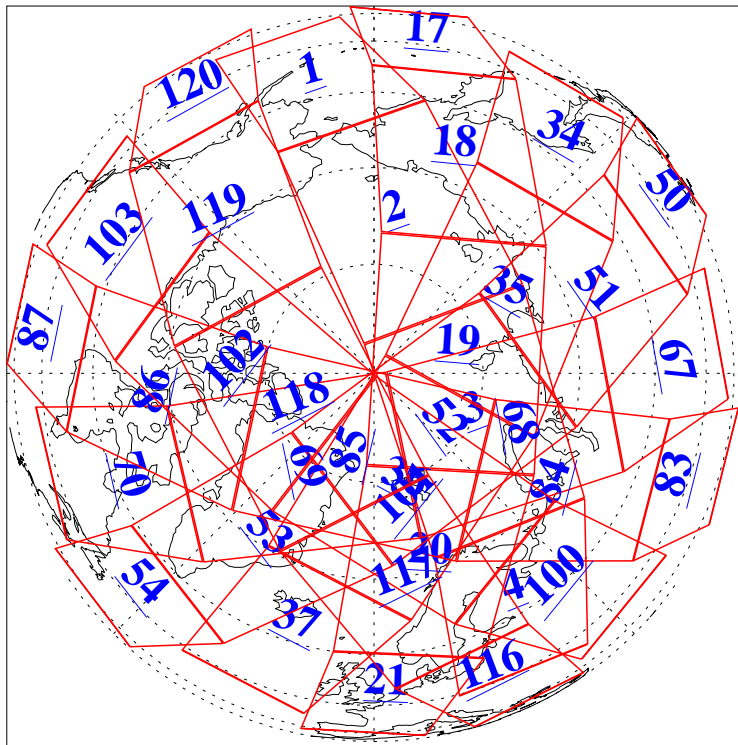

L1B Availability  
AMSU Granules: 240  
HSB Granules: 0  
AIRS Granules: 240

17 Jun 2009  
DoY 168  
Aqua Day 2601  
Granules: 1 to 120

Granules: 121 to 240

Legend: AMSU Available, HSB Available, AIRS Available

L1B Availability  
AMSU Granules: 240  
HSB Granules: 0  
AIRS Granules: 240

17 Jun 2009  
DoY 168  
Aqua Day 2601  
Ascending Granules

Descending Granules

Legend: AMSU Available, HSB Available, AIRS Available

L1B Availability  
 AMSU Granules: 240  
 HSB Granules: 0  
 AIRS Granules: 240

17 Jun 2009  
 DoY 168  
 Aqua Day 2601

Northern Hemisphere Granules

Southern Hemisphere Granules

Legend: AMSU Available, HSB Available, AIRS Available