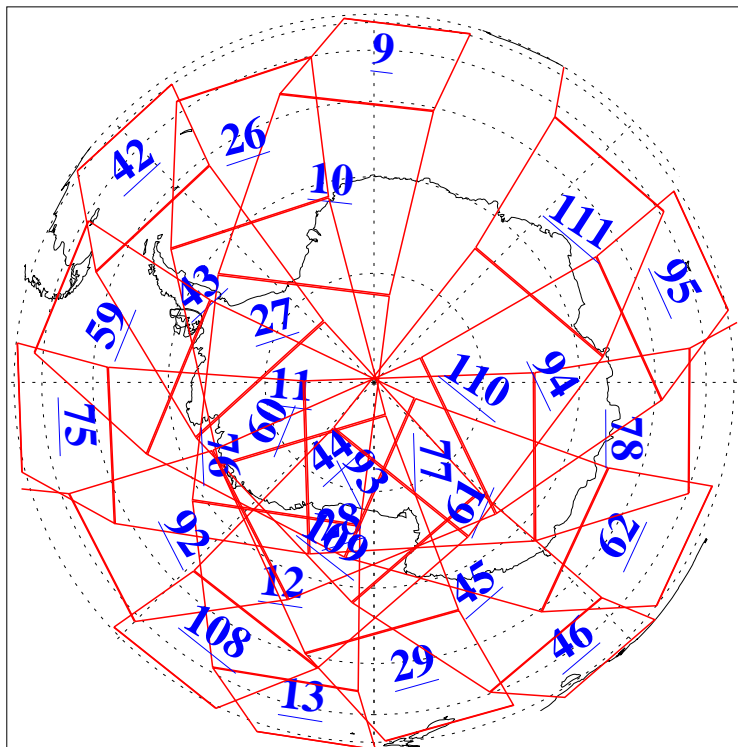

L1B Availability  
AMSU Granules: 240  
HSB Granules: 0  
AIRS Granules: 240

17 Jun 2009  
DoY 168  
Aqua Day 2601  
Granules: 1 to 120

Granules: 121 to 240

Legend: AMSU Available, HSB Available, AIRS Available

L1B Availability  
AMSU Granules: 240  
HSB Granules: 0  
AIRS Granules: 240

17 Jun 2009  
DoY 168  
Aqua Day 2601  
Ascending Granules

Descending Granules

Legend: AMSU Available, HSB Available, AIRS Available

L1B Availability  
 AMSU Granules: 240  
 HSB Granules: 0  
 AIRS Granules: 240

17 Jun 2009  
 DoY 168  
 Aqua Day 2601

Northern Hemisphere Granules

Southern Hemisphere Granules

Legend: AMSU Available, HSB Available, AIRS Available