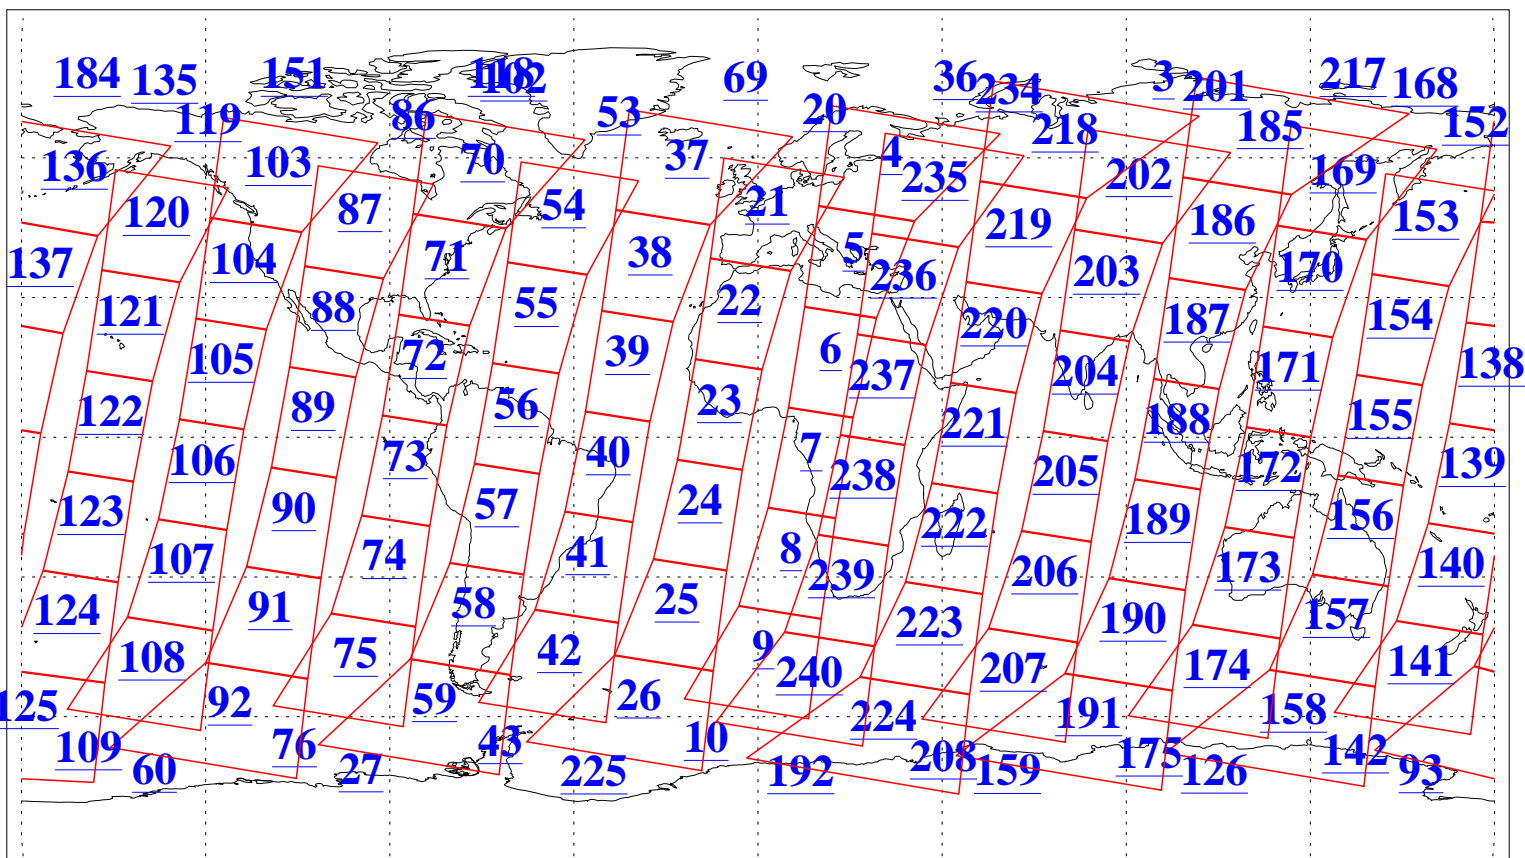

L1B Availability  
AMSU Granules: 240  
HSB Granules: 0  
AIRS Granules: 240

17 Jun 2009  
DoY 168  
Aqua Day 2601  
Granules: 1 to 120

Granules: 121 to 240

Legend: AMSU Available, HSB Available, AIRS Available

L1B Availability  
AMSU Granules: 240  
HSB Granules: 0  
AIRS Granules: 240

17 Jun 2009  
DoY 168  
Aqua Day 2601  
Ascending Granules

Descending Granules

Legend: AMSU Available, HSB Available, AIRS Available

L1B Availability  
 AMSU Granules: 240  
 HSB Granules: 0  
 AIRS Granules: 240

17 Jun 2009  
 DoY 168  
 Aqua Day 2601

Northern Hemisphere Granules

Southern Hemisphere Granules

Legend: AMSU Available, HSB Available, AIRS Available