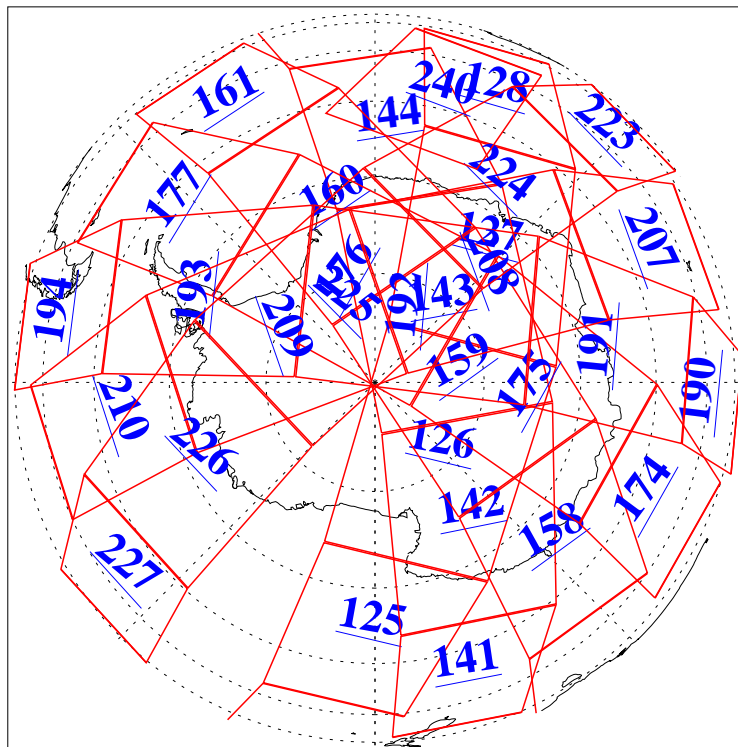

L1B Availability  
AMSU Granules: 240  
HSB Granules: 0  
AIRS Granules: 240

17 Jun 2009  
DoY 168  
Aqua Day 2601  
Granules: 1 to 120

Granules: 121 to 240

Legend: AMSU Available, HSB Available, AIRS Available

L1B Availability  
AMSU Granules: 240  
HSB Granules: 0  
AIRS Granules: 240

17 Jun 2009  
DoY 168  
Aqua Day 2601  
Ascending Granules

Descending Granules

Legend: AMSU Available, HSB Available, AIRS Available

L1B Availability  
 AMSU Granules: 240  
 HSB Granules: 0  
 AIRS Granules: 240

17 Jun 2009  
 DoY 168  
 Aqua Day 2601

Northern Hemisphere Granules

Southern Hemisphere Granules

Legend: AMSU Available, HSB Available, AIRS Available