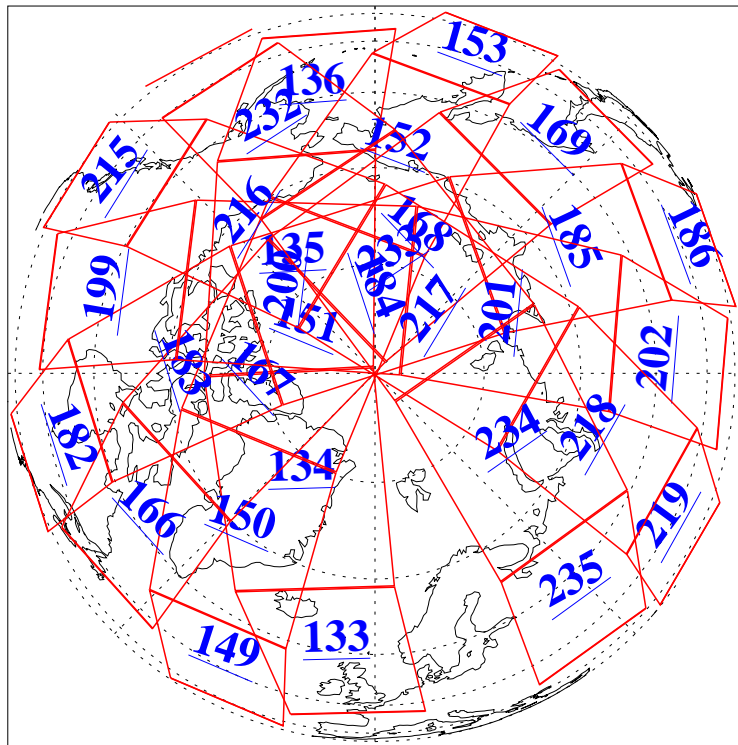

L1B Availability  
AMSU Granules: 240  
HSB Granules: 0  
AIRS Granules: 240

17 Jun 2009  
DoY 168  
Aqua Day 2601  
Granules: 1 to 120

Granules: 121 to 240

Legend: AMSU Available, HSB Available, AIRS Available

L1B Availability  
AMSU Granules: 240  
HSB Granules: 0  
AIRS Granules: 240

17 Jun 2009  
DoY 168  
Aqua Day 2601  
Ascending Granules

Descending Granules

Legend: AMSU Available, HSB Available, AIRS Available

L1B Availability  
 AMSU Granules: 240  
 HSB Granules: 0  
 AIRS Granules: 240

17 Jun 2009  
 DoY 168  
 Aqua Day 2601

Northern Hemisphere Granules

Southern Hemisphere Granules

Legend: AMSU Available, HSB Available, AIRS Available