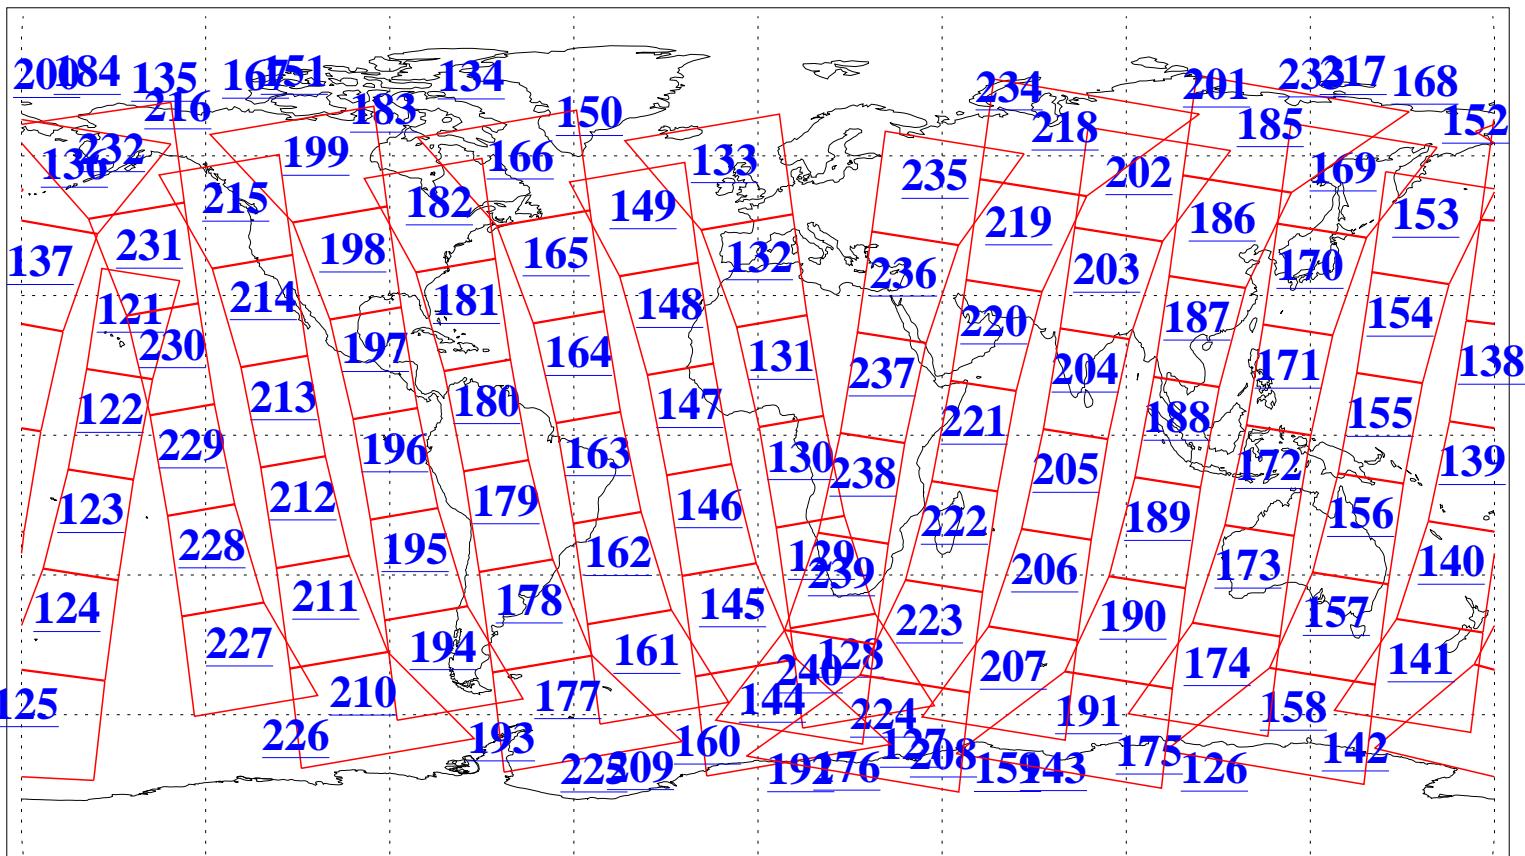

L1B Availability  
AMSU Granules: 240  
HSB Granules: 0  
AIRS Granules: 240

17 Jun 2009  
DoY 168  
Aqua Day 2601  
Granules: 1 to 120

Granules: 121 to 240

Legend: AMSU Available, HSB Available, AIRS Available

L1B Availability  
AMSU Granules: 240  
HSB Granules: 0  
AIRS Granules: 240

17 Jun 2009  
DoY 168  
Aqua Day 2601  
Ascending Granules

Descending Granules

Legend: AMSU Available, HSB Available, AIRS Available

L1B Availability  
 AMSU Granules: 240  
 HSB Granules: 0  
 AIRS Granules: 240

17 Jun 2009  
 DoY 168  
 Aqua Day 2601

Northern Hemisphere Granules

Southern Hemisphere Granules

Legend: AMSU Available, HSB Available, AIRS Available