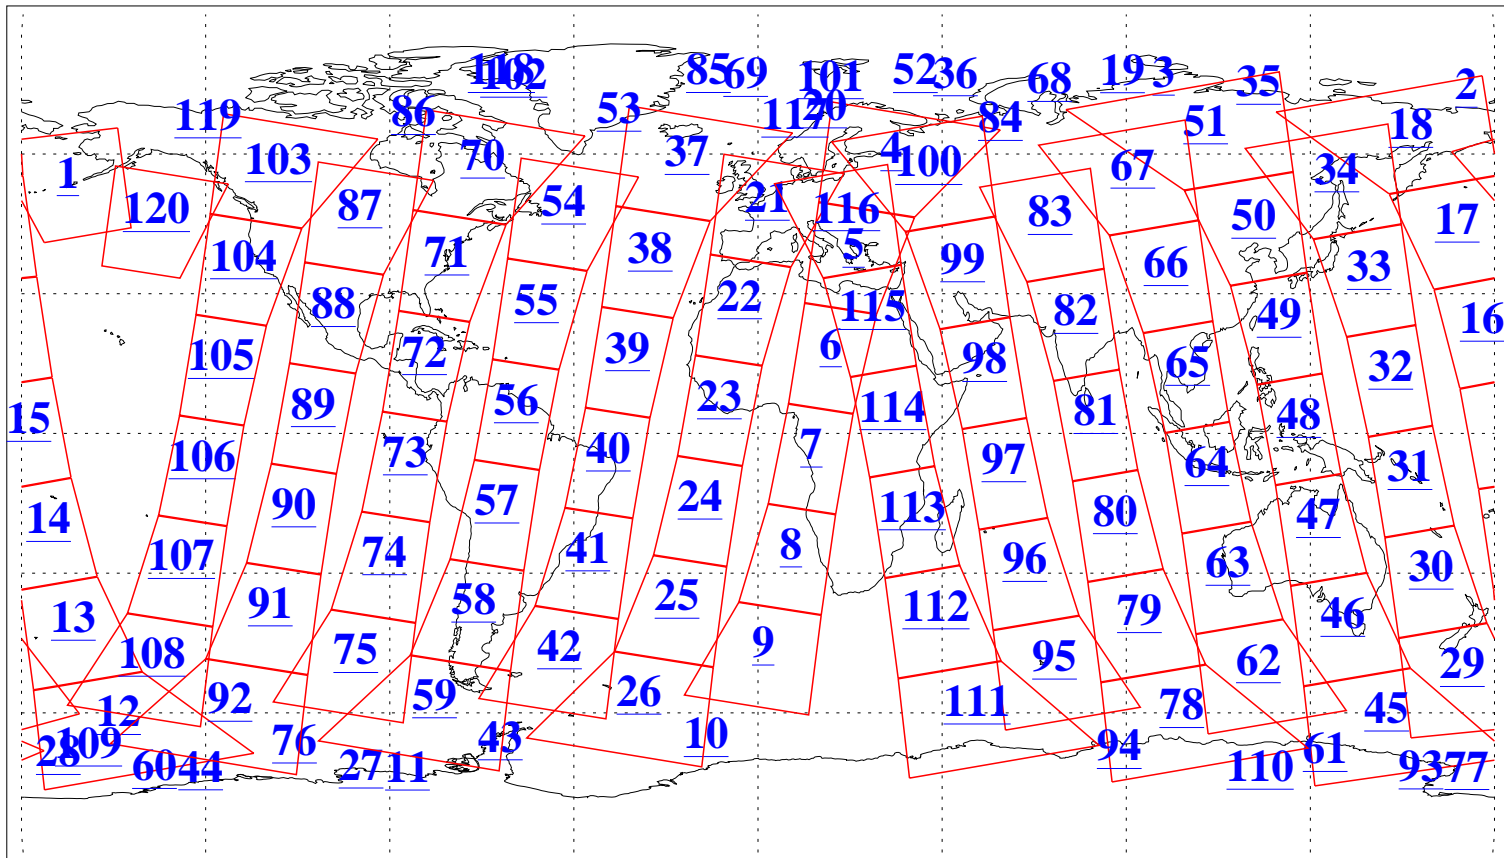

L1B Availability  
AMSU Granules: 240  
HSB Granules: 0  
AIRS Granules: 240

17 Jun 2009  
DoY 168  
Aqua Day 2601  
Granules: 1 to 120

Granules: 121 to 240

Legend: AMSU Available, HSB Available, AIRS Available

L1B Availability  
AMSU Granules: 240  
HSB Granules: 0  
AIRS Granules: 240

17 Jun 2009  
DoY 168  
Aqua Day 2601  
Ascending Granules

Descending Granules

Legend: AMSU Available, HSB Available, AIRS Available

L1B Availability  
 AMSU Granules: 240  
 HSB Granules: 0  
 AIRS Granules: 240

17 Jun 2009  
 DoY 168  
 Aqua Day 2601

Northern Hemisphere Granules

Southern Hemisphere Granules

Legend: AMSU Available, HSB Available, AIRS Available