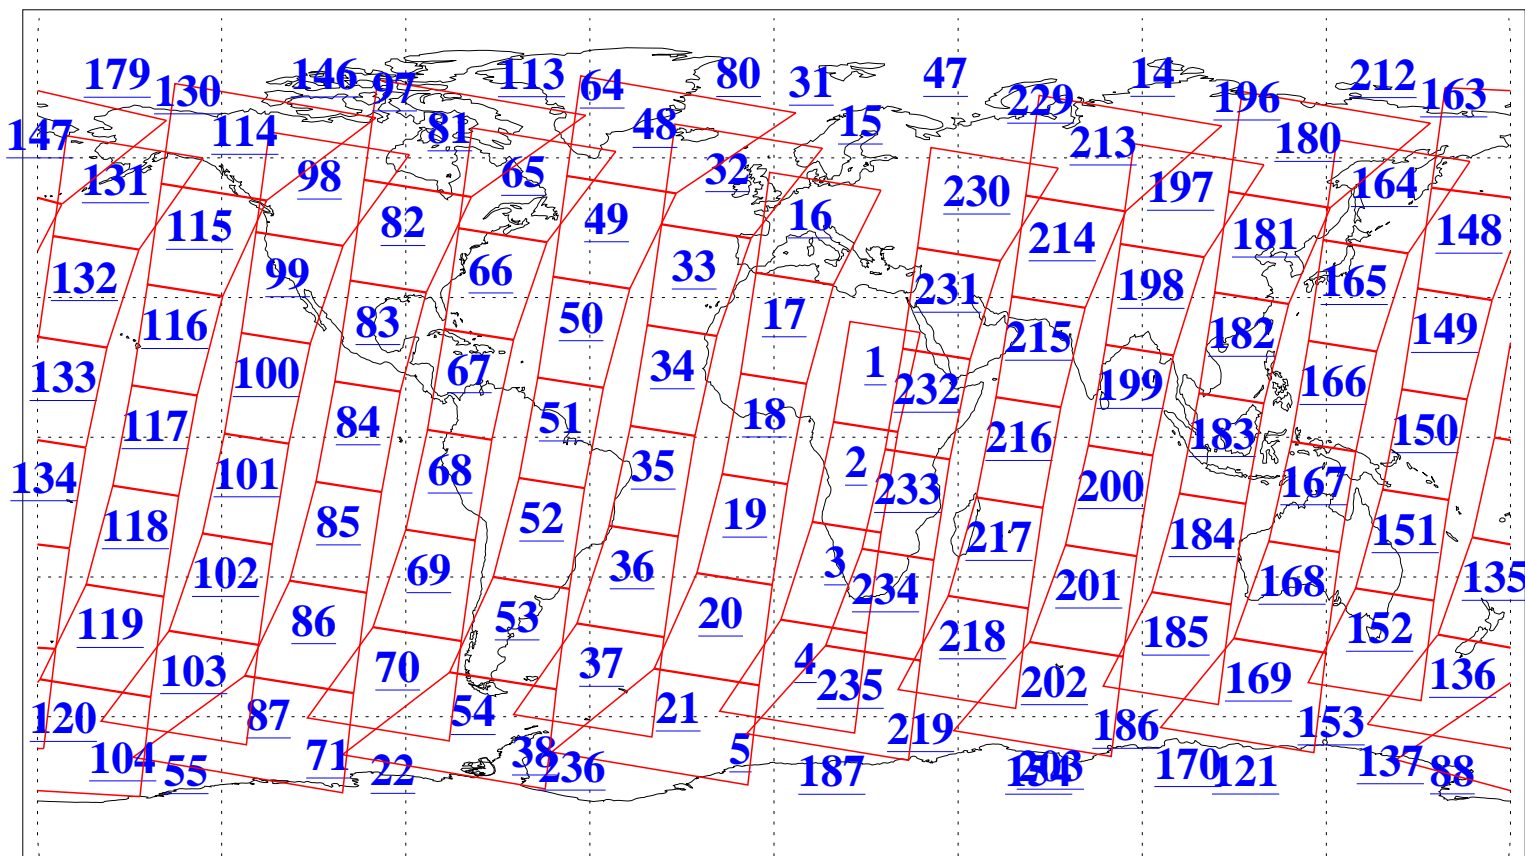

L1B Availability
AMSU Granules: 240
HSB Granules: 0
AIRS Granules: 240

14 Jun 2009
DoY 165
Aqua Day 2598
Granules: 1 to 120

Granules: 121 to 240

Legend: AMSU Available, HSB Available, AIRS Available

L1B Availability
AMSU Granules: 240
HSB Granules: 0
AIRS Granules: 240

14 Jun 2009
DoY 165
Aqua Day 2598
Ascending Granules

Descending Granules

Legend: AMSU Available, HSB Available, AIRS Available

L1B Availability
 AMSU Granules: 240
 HSB Granules: 0
 AIRS Granules: 240

14 Jun 2009
 DoY 165
 Aqua Day 2598