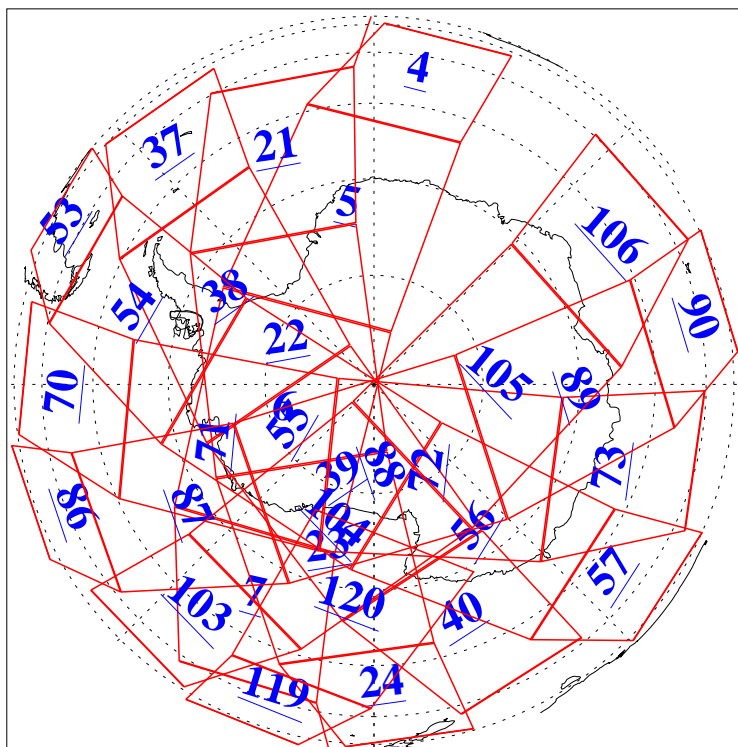

L1B Availability
AMSU Granules: 240
HSB Granules: 0
AIRS Granules: 240

14 Jun 2009
DoY 165
Aqua Day 2598
Granules: 1 to 120

Granules: 121 to 240

Legend: AMSU Available, HSB Available, AIRS Available

L1B Availability
AMSU Granules: 240
HSB Granules: 0
AIRS Granules: 240

14 Jun 2009
DoY 165
Aqua Day 2598
Ascending Granules

Descending Granules

Legend: AMSU Available, HSB Available, AIRS Available

L1B Availability
 AMSU Granules: 240
 HSB Granules: 0
 AIRS Granules: 240

14 Jun 2009
 DoY 165
 Aqua Day 2598

Northern Hemisphere Granules

Southern Hemisphere Granules

Legend: AMSU Available, HSB Available, AIRS Available