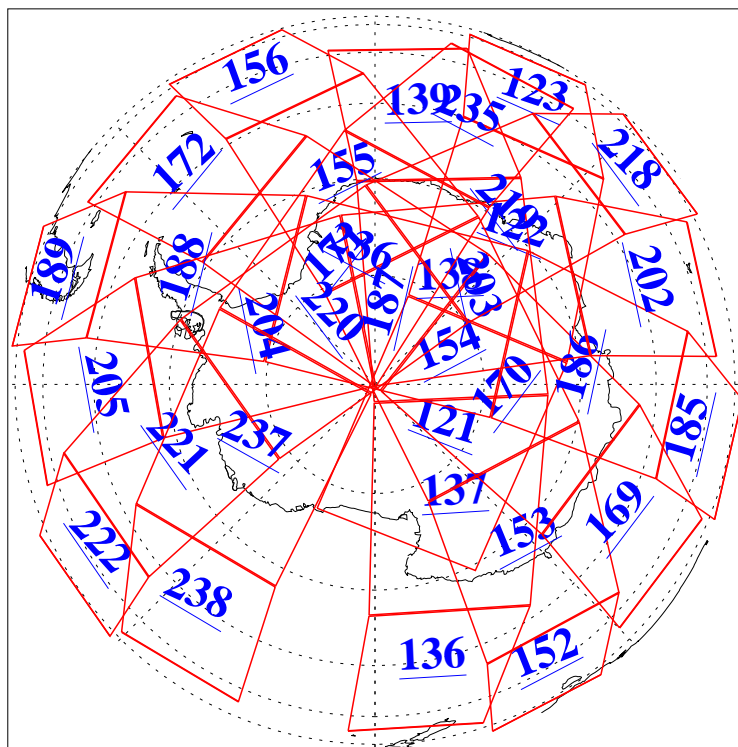

L1B Availability
AMSU Granules: 240
HSB Granules: 0
AIRS Granules: 240

14 Jun 2009
DoY 165
Aqua Day 2598
Granules: 1 to 120

Granules: 121 to 240

Legend: AMSU Available, HSB Available, AIRS Available

L1B Availability
AMSU Granules: 240
HSB Granules: 0
AIRS Granules: 240

14 Jun 2009
DoY 165
Aqua Day 2598
Ascending Granules

Descending Granules

Legend: AMSU Available, HSB Available, AIRS Available

L1B Availability
 AMSU Granules: 240
 HSB Granules: 0
 AIRS Granules: 240

14 Jun 2009
 DoY 165
 Aqua Day 2598

Northern Hemisphere Granules

Southern Hemisphere Granules

Legend: AMSU Available, HSB Available, AIRS Available