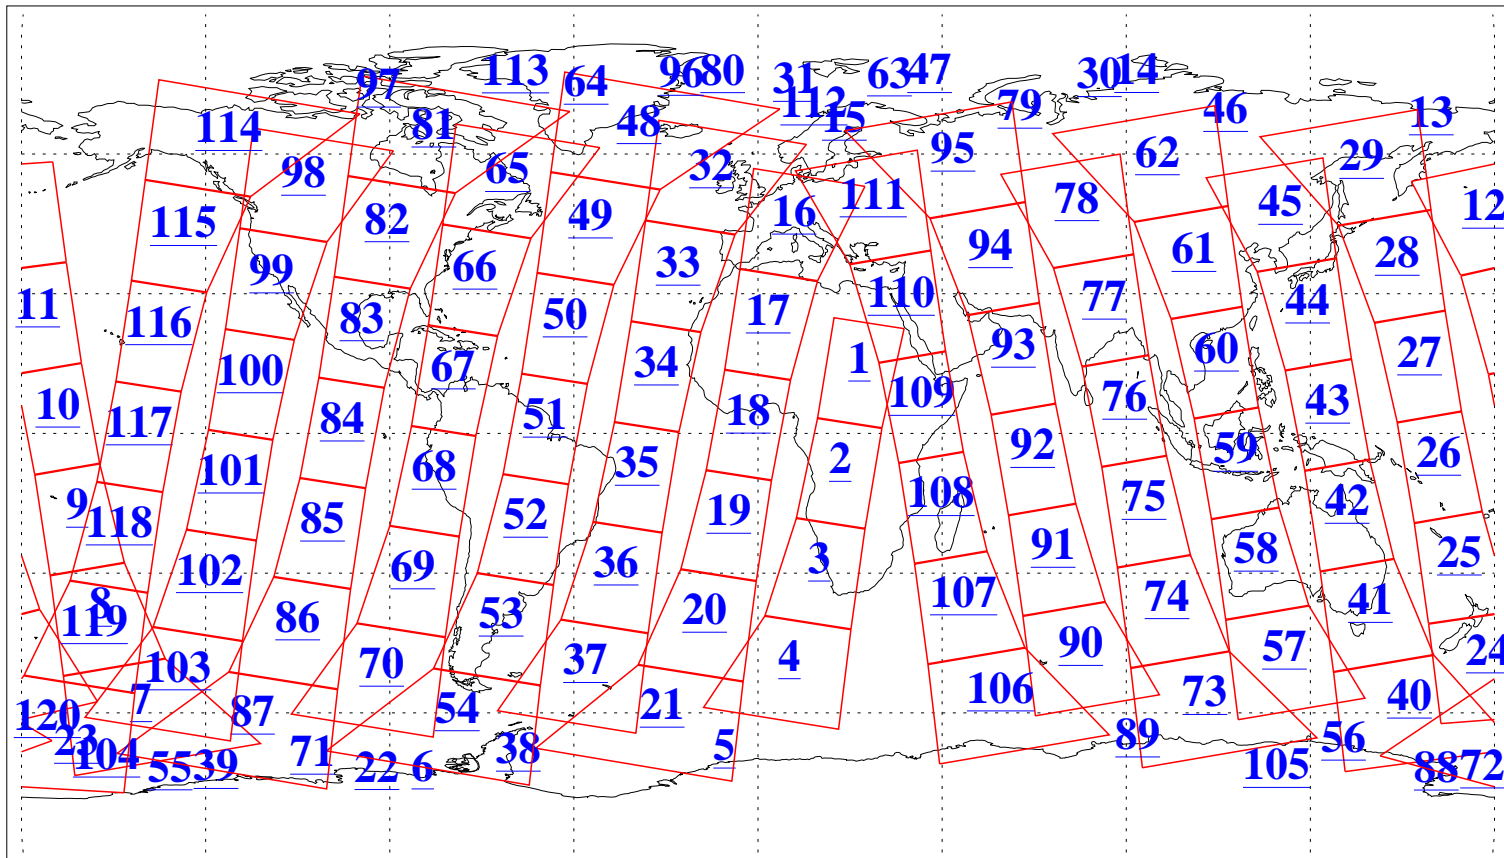

L1B Availability
AMSU Granules: 240
HSB Granules: 0
AIRS Granules: 240

14 Jun 2009
DoY 165
Aqua Day 2598
Granules: 1 to 120

Granules: 121 to 240

Legend: AMSU Available, HSB Available, AIRS Available

L1B Availability
AMSU Granules: 240
HSB Granules: 0
AIRS Granules: 240

14 Jun 2009
DoY 165
Aqua Day 2598
Ascending Granules

Descending Granules

Legend: AMSU Available, HSB Available, AIRS Available

L1B Availability
 AMSU Granules: 240
 HSB Granules: 0
 AIRS Granules: 240

14 Jun 2009
 DoY 165
 Aqua Day 2598

Northern Hemisphere Granules

Southern Hemisphere Granules

Legend: AMSU Available, HSB Available, AIRS Available