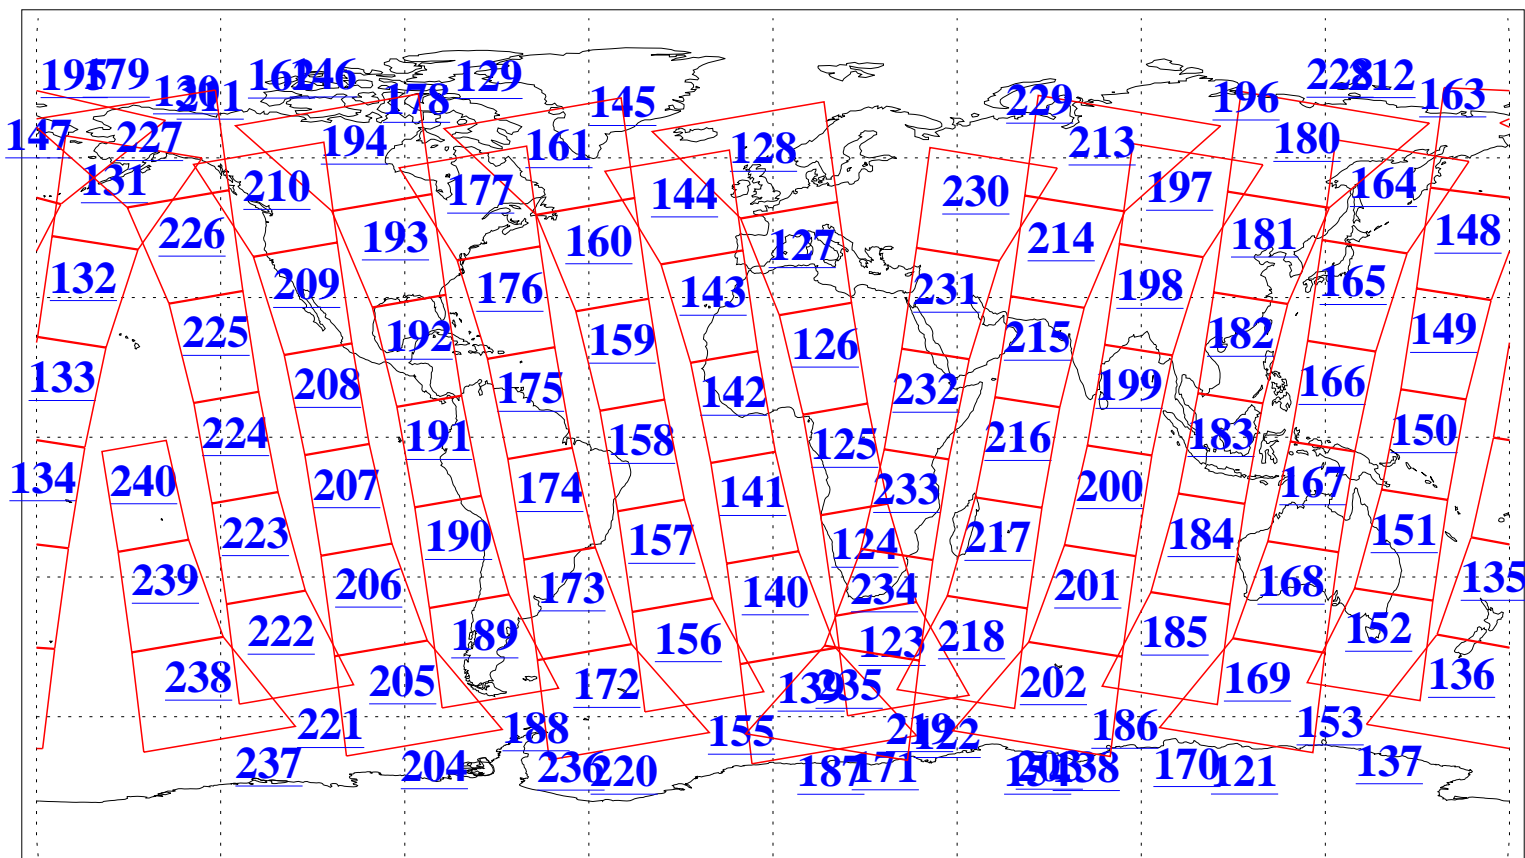

L1B Availability
AMSU Granules: 240
HSB Granules: 0
AIRS Granules: 240

14 Jun 2009
DoY 165
Aqua Day 2598
Granules: 1 to 120

Granules: 121 to 240

Legend: AMSU Available, HSB Available, AIRS Available

L1B Availability
AMSU Granules: 240
HSB Granules: 0
AIRS Granules: 240

14 Jun 2009
DoY 165
Aqua Day 2598
Ascending Granules

Descending Granules

Legend: AMSU Available, HSB Available, AIRS Available

L1B Availability
 AMSU Granules: 240
 HSB Granules: 0
 AIRS Granules: 240

14 Jun 2009
 DoY 165
 Aqua Day 2598

Northern Hemisphere Granules

Southern Hemisphere Granules

Legend: AMSU Available, HSB Available, AIRS Available