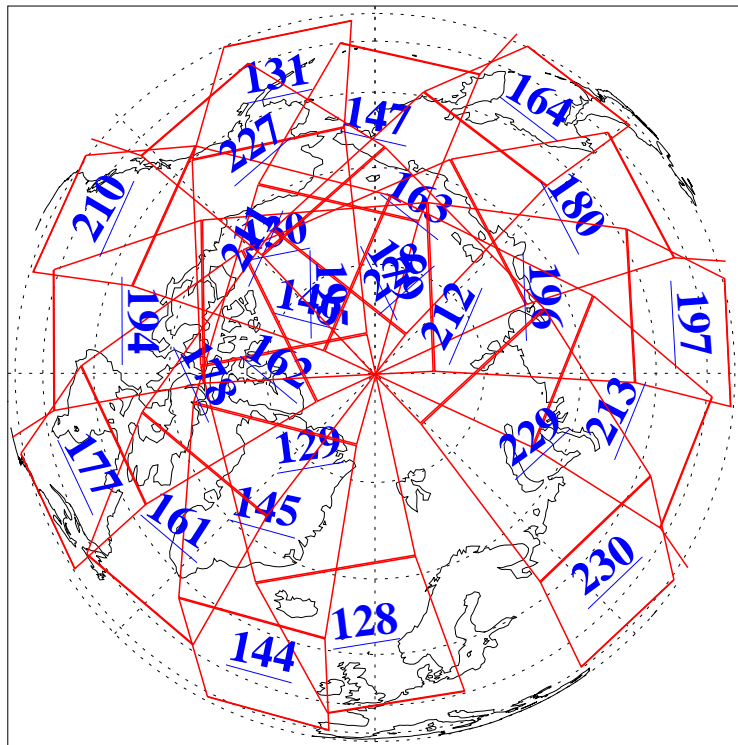

L1B Availability
AMSU Granules: 240
HSB Granules: 0
AIRS Granules: 240

14 Jun 2009
DoY 165
Aqua Day 2598
Granules: 1 to 120

Granules: 121 to 240

Legend: AMSU Available, HSB Available, AIRS Available

L1B Availability
AMSU Granules: 240
HSB Granules: 0
AIRS Granules: 240

14 Jun 2009
DoY 165
Aqua Day 2598
Ascending Granules

Descending Granules

Legend: AMSU Available, HSB Available, AIRS Available

L1B Availability
 AMSU Granules: 240
 HSB Granules: 0
 AIRS Granules: 240

14 Jun 2009
 DoY 165
 Aqua Day 2598

Northern Hemisphere Granules

Southern Hemisphere Granules

Legend: AMSU Available, HSB Available, AIRS Available