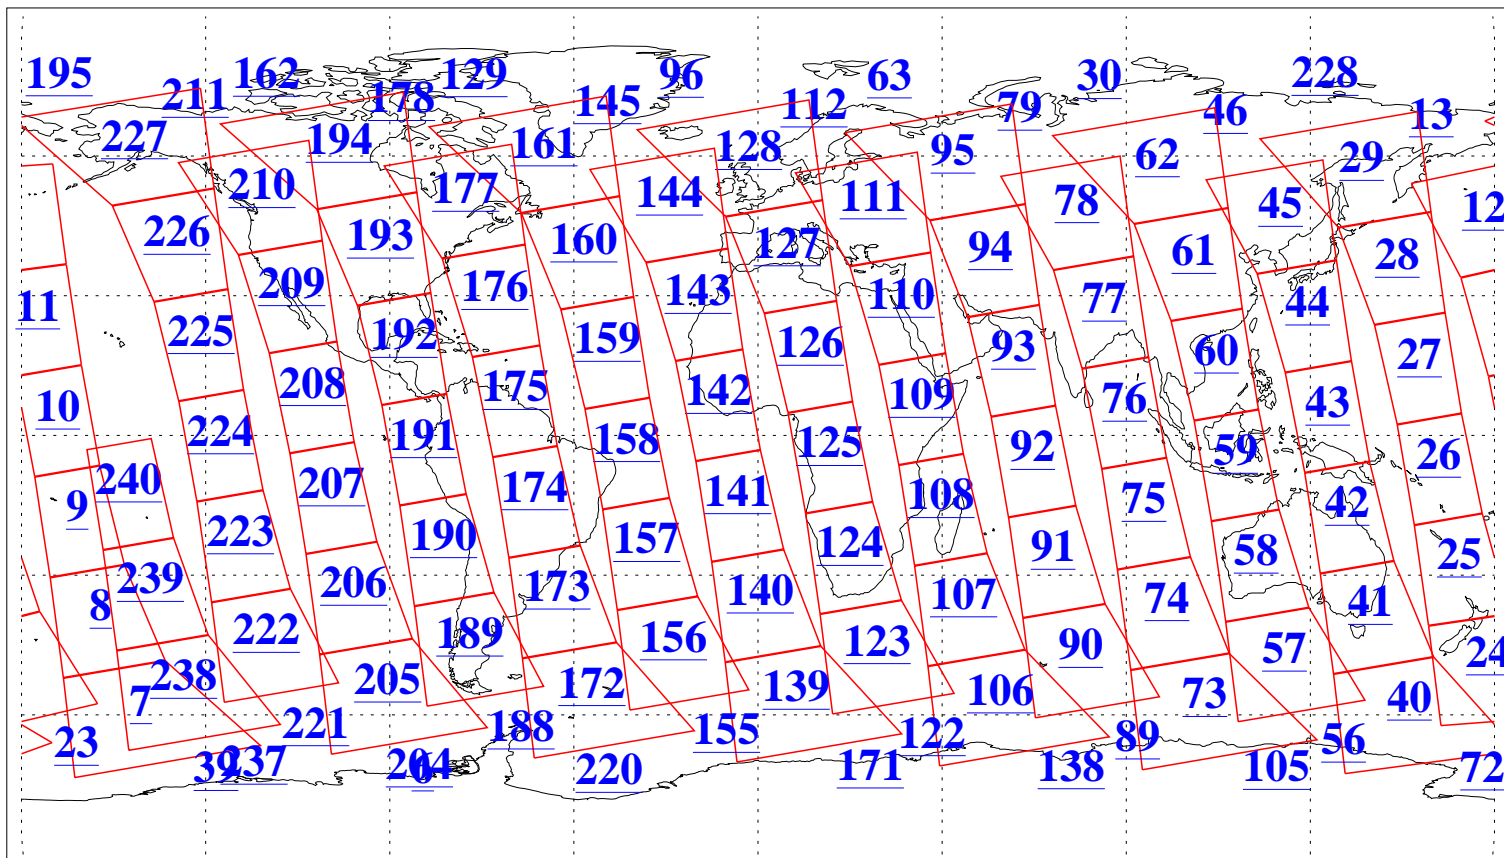

L1B Availability
AMSU Granules: 240
HSB Granules: 0
AIRS Granules: 240

14 Jun 2009
DoY 165
Aqua Day 2598
Granules: 1 to 120

Granules: 121 to 240

Legend: AMSU Available, HSB Available, AIRS Available

L1B Availability
AMSU Granules: 240
HSB Granules: 0
AIRS Granules: 240

14 Jun 2009
DoY 165
Aqua Day 2598
Ascending Granules

Descending Granules

Legend: AMSU Available, HSB Available, AIRS Available

L1B Availability
 AMSU Granules: 240
 HSB Granules: 0
 AIRS Granules: 240

14 Jun 2009
 DoY 165
 Aqua Day 2598

Northern Hemisphere Granules

Southern Hemisphere Granules

Legend: AMSU Available, HSB Available, AIRS Available