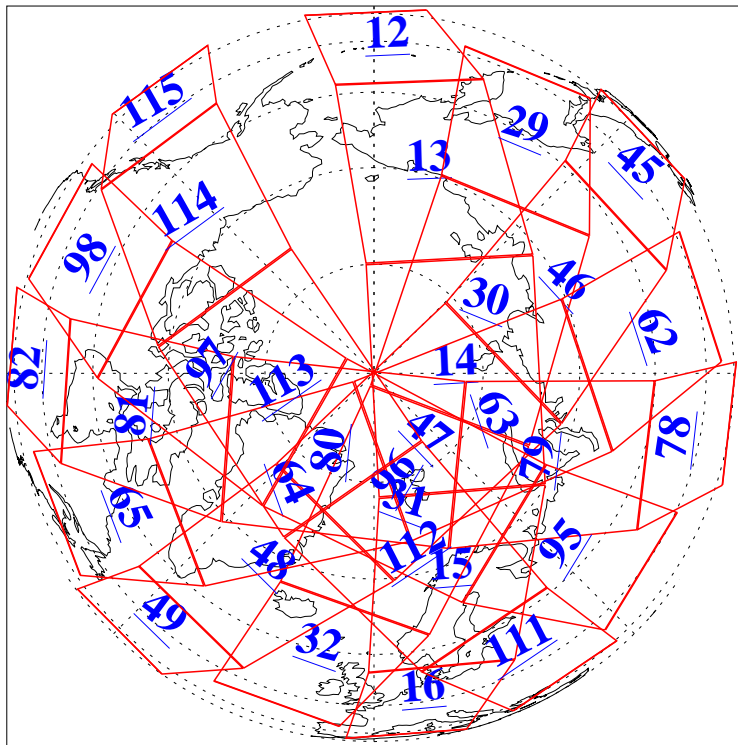

L1B Availability
AMSU Granules: 240
HSB Granules: 0
AIRS Granules: 240

14 Jun 2009
DoY 165
Aqua Day 2598
Granules: 1 to 120

Granules: 121 to 240

Legend: AMSU Available, HSB Available, AIRS Available

L1B Availability
AMSU Granules: 240
HSB Granules: 0
AIRS Granules: 240

14 Jun 2009
DoY 165
Aqua Day 2598
Ascending Granules

Descending Granules

Legend: AMSU Available, HSB Available, AIRS Available

L1B Availability
 AMSU Granules: 240
 HSB Granules: 0
 AIRS Granules: 240

14 Jun 2009
 DoY 165
 Aqua Day 2598

Northern Hemisphere Granules

Southern Hemisphere Granules

Legend: AMSU Available, HSB Available, AIRS Available